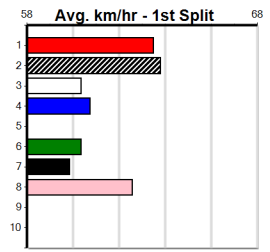

Sale
1
5:57PM
(VIC time)

SPORTSBET SAME RACE MULTI

Distance: 435m, Race Type: Maiden, Total Prizemoney: $2,535
1st: $1,680, 2nd: $520, 3rd: $260, 4th: $75

Watchdog Tips: ☐ ☐ ☐ ☐ ☐ Bet: ☐