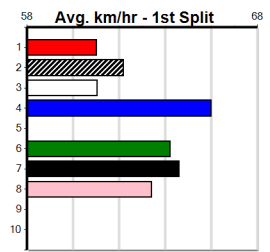

Sale
5
7:25PM
(VIC time)

GIPPSLANDS GOLD 98.3

Distance: 435m, Race Type: Mixed 4/5, Total Prizemoney: $3,360
1st: $2,250, 2nd: $690, 3rd: $345, 4th: $75

Watchdog Tips: ☐ ☐ ☐ ☐ ☐

Bet:

Form Box Wgt Dist Track Date Time BON Margin 1st/2nd (Time) PIR Checked Comment W/R Split 1 S/P Grade

1

LAUGHING PANTHER [5]
BK Dog Jan-22 Sire: HOUDINI BOY Dam: MIGNON
Owner(s): S Nagy Trainer: Steve Nagy (Traralgon)
Winning Distances: < 300m (0) 300 - 399m (2) 400 - 499m (3) 500 - 599m (0) 600 - 699m (0) > 700m (0)
Winning Weights: 33.8(2) 34.2(1) 34.4(1) 34.9(1)

Box	1st	2nd	3rd	4th	5th	6th	7th	8th
1	1	1	2	3	2		1	1
2	1	3		1	4	1	1	2
3		1	4			1		1
4	2	1	2		1		1	
5	1		1	2			1	1
6		2		1	1	2		
7		1		1				
8			3	2	2	1		

Prize Best Starts Trk/Dts APM $14680.00 24.62(8)-3/11/24 61-5-9-12 18-1-3-4 5281

1st (4) 33.8 435 SLE R12 27-Oct-24 25.05 24.09 2.50L SOMERTON KAREN (25.22) M/564 . . . 5.44 $8.30 5
3rd (8) 33.6 435 SLE R9 03-Nov-24 24.62 24.26 4.75L STITCH AND SHOUT (24.29) S/666 . . . 5.52 $17.00 X45
5th (2) 33.9 435 SLE R6 10-Nov-24 24.76 24.30 7.00L DR. DYLAN (24.30) M/577 . SW . 5.39 $34.90 X34
4th (2) 34.2 435 SLE R9 17-Nov-24 24.70 24.27 6.50L DR. UNITED (24.27) M/866 . . . 5.52 $63.70 FFA
5th (1) 34.4 435 SLE R11 24-Nov-24 24.86 24.22 4.00L EL CRIMP ADORE (24.58) M/466 . . . 5.35 $14.90 5
5th (6) 34.1 435 SLE R12 01-Dec-24 24.84 24.25 4.25L ZIPPING MUFASA (24.55) M/877 . . . 5.54 $13.90 X45
7th (5) 34.0 435 SLE R11 08-Dec-24 25.04 24.13 7.00L JUMBURK DAMIEN (24.57) M/877 . . . 5.42 $39.90 5
2nd (2) 33.5 435 SLE R11 20-Dec-24 24.80 24.11 4.00L VALENCIA JIM (24.52) Q/665 . . . 5.70 $16.00 5

Last 3 wins NOT included above

1st (2) 34.9 395 TRA R3 25-Sep-23 22.83 22.55 1.00L MASTER EDUARDO (22.88) M/631 . . . 3.97 $2.80 7
1st (1) 34.2 450 TRA R5 26-Feb-24 25.44 25.44 3.25L RUN KITTY RUN (25.66) M/421 . SW . 6.84 $2.80 X67
1st (5) 33.8 460 WGL R8 08-Aug-24 26.06 26.06 4.25L BUSTER'S DREAM (26.36) M/643 . . . 6.71 $10.30 T3-5