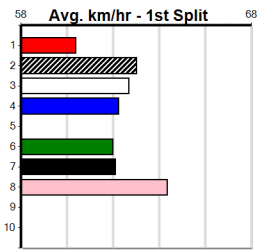

Sale

3

6:40PM

(VIC time)

ROTTI SECURITY

Distance: 435m, Race Type: Grade 7, Total Prizemoney: $2,925
1st: $1,950, 2nd: $600, 3rd: $300, 4th: $75

Watchdog Tips: ☐ ☐ ☐ ☐ ☐ ☐

Bet: ☐

1

NOT OUR FAULT [7]
F Dog Jan-23 Sire: FERNANDO BALE Dam: ZIPPING KELLY
Owner(s): G Jose Trainer: Graeme Jose (Catani)
Winning Distances: < 300m (0) 300 - 399m (0) 400 - 499m (1) 500 - 599m (0) 600 - 699m (0) > 700m (0)
Winning Weights: 34.1(1)

Form	Box	Wgt	Dist	Track	Date	Time	BON	Margin	1st/2nd (Time)	PIR	Checked	Comment	WR	Split 1	S/P	Grade
2nd (5)		34.3	435	SLE	R1	29-Sep-24	25.06	24.44	9.00L SPRING REGENCY (24.44)	S/622	.	.	.	5.47	$6.80	MH
3rd (4)		34.5	435	SLE	R2	06-Oct-24	24.68	24.16	6.00L SPRING REGENCY (24.28)	M/733	.	.	.	5.54	$41.90	MF
3rd (1)		35.0	400	WGL	R1	22-Oct-24	23.40	22.73	6.50L BARKLY STREET (22.95)	M/66	.	.	.	8.71	$1.40	M
5th (3)		34.5	435	SLE	R1	10-Nov-24	25.14	24.30	7.00L STRIKE A MATCH (24.68)	S/865	.	.	.	5.59	$4.10	M
3rd (8)		34.6	425	BEN	R2	15-Nov-24	24.74	23.97	5.50L MAYFAIR JILL (24.36)	M/554	.	SW	.	6.86	$2.40	M
1st (5)		34.1	460	WGL	R3	03-Dec-24	26.42	25.95	2.75L PAW URSULA (26.59)	M/531	.	.	.	6.71	$10.20	M
2nd (5)		33.9	435	SLE	R2	08-Dec-24	24.83	24.13	7.50L THIRTY SECONDS (24.32)	M/722	.	.	.	5.44	$18.30	RWH

Last 3 wins NOT included above

Box	1st	2nd	3rd	4th	5th	6th	7th	8th
1			1					
2								
3								
4					1			
5	1	2						
6								
7								
8			1					

Prize Best	$4890.00
Starts	24.68(4)-6/10/24
Trk/Dts	7-1-2-3
APM	4-0-2-1
	3406

2

SECRETS WITHOUT [7]
BK Bitch Apr-22 Sire: HARD STYLE RICO Dam: POPPY TALK
Owner(s): P Schofield Trainer: Peter Schofield (Hazelwood)
Winning Distances: < 300m (0) 300 - 399m (0) 400 - 499m (1) 500 - 599m (0) 600 - 699m (0) > 700m (0)
Winning Weights: 24.9(1)

Form	Box	Wgt	Dist	Track	Date	Time	BON	Margin	1st/2nd (Time)	PIR	Checked	Comment	WR	Split 1	S/P	Grade
4th (8)		24.7	460	WGL	R5	20-Aug-24	26.53	25.56	4.00L VIVA LA VIDA (26.26)	Q/114	.	.	.	6.54	$8.70	X67
7th (3)		25.0	435	SLE	R3	25-Sep-24	25.52	24.88	8.00L COSMIC REWARD (24.99)	M/587	.	.	.	5.37	$17.70	7
8th (3)		24.5	435	SLE	R2	02-Oct-24	25.47	24.44	9.50L SELECT RONAN (24.82)	M/388	.	.	.	5.35	$15.10	7
3rd (3)		24.9	400	WGL	R9	10-Oct-24	23.13	22.67	4.75L SOMERTON KAREN (22.81)	M/43	.	.	.	8.90	$8.20	T3-7
4th (6)		24.9	435	SLE	R9	18-Oct-24	25.22	24.54	6.50L ANNA (24.80)	M/654	.	.	.	5.40	$7.60	T3-7
5th (2)		24.9	400	WGL	R9	12-Dec-24	23.42	22.69	6.50L KILMANY WARRIOR (22.98)	M/87	.	.	.	8.78	$13.30	T3-7
2nd (2)		25.6	400	WGL	R9	19-Dec-24	22.73	22.68	0.50L MY COOL BREEZE (22.70)	M/11	.	.	.	8.36	$13.80	7
7th (3)		25.9	400	WGL	R2	24-Dec-24	23.39	22.19	6.50L TIPSU TURTLE (22.94)	M/76	.	.	.	8.59	$14.70	7

Last 3 wins NOT included above

Box	1st	2nd	3rd	4th	5th	6th	7th	8th
1								1
2			1	2				
3			1				1	2
4								
5				1				
6					1			
7	1							
8					1			

Prize Best	$2085.00
Starts	24.96(2)-14/8/24
Trk/Dts	14-1-1-4
APM	6-0-0-2
	1068