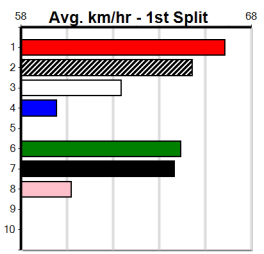

Sale
4
7:02PM
(VIC time)

MAFFRA POLY & PUMPS (1-3 WINS)

Distance: 435m, Race Type: Restricted Win, Total Prizemoney: $2,925
1st: $1,950, 2nd: $600, 3rd: $300, 4th: $75

Watchdog Tips: ☐ ☐ ☐ ☐ ☐ ☐ Bet: ☐

1

BRIELLE (NSW)[7]
BK Bitch Feb-23 Sire: ALLEN DEED Dam: ELANDA BALE
Owner(s): F Herbert Trainer: Daniel Gibbons (Avalon)
Winning Distances: < 300m (0) 300 - 399m (1) 400 - 499m (0) 500 - 599m (0) 600 - 699m (0) > 700m (0)
Winning Weights: 26.0(1)
2nd (6) 26.3 390 SHP R3 09-Dec-24 22.62 21.77 2.50L AEROPLANE ARROW (22.45) S/43 8.73 $4.50 M
1st (5) 26.0 390 WBL R1 19-Dec-24 22.41 21.82 2.75L ULTIMATE BLEND (22.59) Q/11 8.56 $3.90 M

Box	1st	2nd	3rd	4th	5th	6th	7th	8th
1								
2								
3								
4								
5	1							
6		1						
7								
8								

Prize Best $2200.00
Starts FSH
Trk/Dts 2-1-1-0
APM 0-0-0-0
2200

Last 3 wins NOT included above

2

RIVERSDALE MICK (NSW)[6]
BK Dog Feb-23 Sire: SHIMA SHINE Dam: BANDIT BELLE
Owner(s): The Mullionaires (SYN), A Phillips, G Phillips, B Phillips, C Brewer, J Phillips, R Phillips Trainer: Daniel Gibbons (Avalon)
Winning Distances: < 300m (0) 300 - 399m (0) 400 - 499m (1) 500 - 599m (1) 600 - 699m (0) > 700m (0)
Winning Weights: 30.3(1) 30.5(1)
2nd (7) 31.4 400 GEL R1 08-Nov-24 22.93 22.39 2.75L BIG DUKE (22.76) M/32 8.58 $4.50 M
2nd (8) 30.9 450 BAL R1 13-Nov-24 25.90 25.03 7.50L CRACKERJACK LES (25.38) M/222 6.71 $3.20 M
5th (7) 30.6 410 HOR R1 19-Nov-24 23.92 23.16 9.00L CORRESPONDING (23.32) M/34 10.66 $3.40 M
3rd (4) 30.3 410 HOR R2 26-Nov-24 23.72 22.97 6.50L NOVA OWEN (23.27) M/44 10.84 $2.40 M
2nd (4) 30.5 450 SHP R1 02-Dec-24 25.43 25.03 1.5L ACQUISITION (25.34) Q/222 6.64 $10.50 M
1st (3) 30.5 450 BAL R4 13-Dec-24 25.26 25.26 3.25L DOUBLE DAICOS (25.48) Q/111 6.51 $3.20 M
1st (6) 30.3 525 MEP R9 18-Dec-24 30.52 29.94 2.00L READY TO STAGGER (30.64) M/2111 5.21 $2.60 X67

Box	1st	2nd	3rd	4th	5th	6th	7th	8th
1								
2								
3	1							
4		1	1					
5								
6	1							
7		1			1			
8		1						

Prize Best $5730.00
Starts FSH
Trk/Dts 7-2-3-1
APM 0-0-0-0
5522

Last 3 wins NOT included above

3

SECRET WITHIN (NSW)[6]
BK Bitch Apr-22 Sire: MAGIC SPRITE Dam: DAWN JUAN
Owner(s): P Borg Trainer: Peter Schofield (Hazelwood)
Winning Distances: < 300m (0) 300 - 399m (0) 400 - 499m (2) 500 - 599m (0) 600 - 699m (0) > 700m (0)
Winning Weights: 25.0(1) 25.3(1)
2nd (4) 25.2 400 WGL R1 21-May-24 23.31 22.56 3.75L RED ED (23.06) M/22 8.78 $1.50 M
1st (8) 25.3 400 WGL R1 28-May-24 23.08 22.34 2.75L COOL WHITE (23.26) M/22 8.48 $3.50 M
1st (1) 25.0 435 SLE R3 09-Jun-24 24.63 24.34 4.25L OH MY PIE (24.93) M/111 5.30 $1.70 7
4th (4) 24.9 460 WGL R4 18-Jun-24 26.40 25.51 5.50L POT OF GOLD (26.02) M/344 6.63 $2.30 X67
8th (3) 25.1 435 SLE R3 03-Jul-24 25.46 24.41 13.00 HENRY BALE (24.56) M/777 5.44 $4.00 6G
T (5) 24.9 400 WGL R9 26-Jul-24 0.00 22.65 . MYSTERY BROKER (22.98) M/78 9.07 $4.00 X67
6th (2) 25.7 400 WGL R9 27-Sep-24 23.93 22.64 17.00 PAW YONDER (22.79) M/66 8.76 $10.20 RW
7th (1) 26.0 400 WGL R11 12-Dec-24 23.69 22.69 15.00 OUR VISION (22.69) M/77 8.76 $4.50 T3-RW

Box	1st	2nd	3rd	4th	5th	6th	7th	8th
1	1						1	
2						1		
3								1
4		1		1				
5								
6								
7								
8	1							

Prize Best $4225.00
Starts 24.63(1)-9/6/24
Trk/Dts 8-2-1-0
APM 2-1-0-0
845

Last 3 wins NOT included above