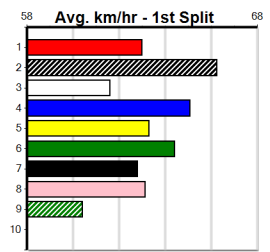

Sale
10
9:09PM
(VIC time)

RIDE FOR LUCY DAMSELS DASH

Distance: 435m, Race Type: Grade 5, Total Prizemoney: $2,925
1st: $1,950, 2nd: $600, 3rd: $300, 4th: $75

Watchdog Tips: ☐ ☐ ☐ ☐ ☐

Bet: ☐

WOODSIDE CRUISER [5]
BKW Bitch **Dec-21** Sire: MY REDEEMER Dam: AVA'S DREAM
Owner(s): M Read Trainer: Margaret Read (Woodside)
Winning Distances: < 300m (0) 300 - 399m (0) 400 - 499m (3) 500 - 599m (0) 600 - 699m (0) > 700m (0)
Winning Weights: 25.0(1) 25.2(1) 25.8(1)

Box	1st	2nd	3rd	4th	5th	6th	7th	8th
1		1	3					
2		2			1	3		
3							2	1
4	1							1
5				1	2	1		
6	2		2	2	2	2	2	1
7				2				
8			3		1			

Prize Best Starts Trk/Dts APM: $7025.00, 24.71(6)-5/11/24, 42-3-3-8, 18-1-1-5, 3583

CURRY CLASSIFIED (SA)[5]
BK Bitch **Mar-21** Sire: BARCIA BALE Dam: SHIMA BREEZE
Owner(s): D Jolley Trainer: Carl Haas (Tynong)
Winning Distances: < 300m (0) 300 - 399m (5) 400 - 499m (5) 500 - 599m (0) 600 - 699m (0) > 700m (0)
Winning Weights: 26.8(2) 26.9(5) 27.0(2) 27.3(1)

Box	1st	2nd	3rd	4th	5th	6th	7th	8th
1	3			1	2			1
2	2	2		1	3	1		1
3	1	1		1	1	1	1	1
4	1	1	2	1				1
5		1						1
6			1	1				
7		1	2					
8	3		1			1		

Prize Best Starts Trk/Dts APM: $28700.00, FSH, 41-10-6-6, 0-0-0-0, 2089

WHISPER PIE [5]
BD Bitch **Mar-22** Sire: GOOD ODDS HARADA Dam: WHITNEY SHOWGIR
Owner(s): B Sands Trainer: Frank Toth (Pakenham)
Winning Distances: < 300m (0) 300 - 399m (4) 400 - 499m (1) 500 - 599m (0) 600 - 699m (0) > 700m (0)
Winning Weights: 27.0(1) 28.1(1) 28.2(1) 28.5(1) 29.8(1)

Box	1st	2nd	3rd	4th	5th	6th	7th	8th
1		1	1	3	1	1	1	2
2		2		1	1	2		1
3	2				1	1		
4	2	1	1	1		2		
5			1					1
6				1	2	3	2	
7					3	1	1	1
8	1	3	2	1	1			1

Prize Best Starts Trk/Dts APM: $9450.00, 25.03(3)-23/10/24, 54-5-7-6, 10-1-2-0, 4127

BONNIE GAL [5]
BKW Bitch **Mar-21** Sire: HOOKED ON SCOTCH Dam: MEPUNGA BONNIE
Owner(s): Bonnie (SYN), M Pollard, G Stephenson Trainer: Chris Johannsen (Devon Meadow)
Winning Distances: < 300m (0) 300 - 399m (1) 400 - 499m (8) 500 - 599m (0) 600 - 699m (0) > 700m (0)
Winning Weights: 27.3(1) 27.8(1) 28.0(1) 28.2(2) 28.4(1) 28.5(1) 28.7(1) 28.9(1)

Box	1st	2nd	3rd	4th	5th	6th	7th	8th
1	1	1	3	2	2	2	3	2
2		1		2	1			1
3	1	2	1	1	1	1	1	1
4	1	3		1	2	1	1	
5	1		1	1	1		2	1
6	2	2	1	1				1
7	1	3	2	1	1			
8	2	2			1	1	2	

Prize Best Starts Trk/Dts APM: $27955.00, 24.48(4)-3/9/23, 67-9-14-8, 23-1-3-2, 3754

CHRISSY HAND [5]
BE Bitch **Mar-22** Sire: MY REDEEMER Dam: BAG OF TRICKS
Owner(s): R Haines Trainer: Donna Dean (Nyora)
Winning Distances: < 300m (0) 300 - 399m (0) 400 - 499m (3) 500 - 599m (0) 600 - 699m (0) > 700m (0)
Winning Weights: 24.5(1) 24.8(1) 25.1(1)

Box	1st	2nd	3rd	4th	5th	6th	7th	8th
1	1		1					1
2				1	1			
3								2
4			1	2				
5			1					1
6	1		1	1	1			
7						3	2	
8	1		1					1

Prize Best Starts Trk/Dts APM: $4870.00, 25.00(4)-5/5/24, 26-3-0-5, 8-2-0-2, 1174