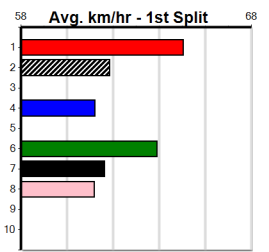

Sale

2

6:17PM

(VIC time)

MONACELLARS

Distance: 435m, Race Type: Maiden, Total Prizemoney: $2,535
1st: $1,680, 2nd: $520, 3rd: $260, 4th: $75

Watchdog Tips:

Bet:

Form Box	Wgt	Dist	Track	Date	Time	BON	Margin	1st/2nd (Time)	PIR	Checked	Comment	WR	Split 1	S/P	Grade

1

PAW QUEBEC (NSW)[M]
BK Dog Mar-23 Sire: YOZO BALE Dam: QUINA BALE
Owner(s): B Wheeler
Winning Distances: < 300m (0) 300 - 399m (0) 400 - 499m (0) 500 - 599m (0) 600 - 699m (0) > 700m (0)
Winning Weights:
3rd (8) 35.9 410 HOR R1 23-Dec-24 23.77 23.13 1.5L PANADERO RUBY (23.68) M/33 10.68 $7.90 M
Last 3 wins NOT included above
Trainer: Robert Camilleri (Lara)

Box History

Bx	1st	2nd	3rd	4th	5th	6th	7th	8th
1								
2								
3								
4								
5								
6								
7								
8			1					

Prize Best	$260.00
Starts	1-0-0-1
Trk/Dts	0-0-0-0
APM	260

2

DECIDER [M]
BK Dog Nov-22 Sire: BERNARDO Dam: UTOPIA
Owner(s): SBS (SYN), S Buccilli, B Buccilli, S Gardiner
Winning Distances: < 300m (0) 300 - 399m (0) 400 - 499m (0) 500 - 599m (0) 600 - 699m (0) > 700m (0)
Winning Weights:
5th (4) 32.8 435 SLE R1 20-Dec-24 24.96 24.11 4.75L ASTON ALIGHT (24.64) M/744 5.36 $50.80 M
Last 3 wins NOT included above
Trainer: Kate Gorman (Tanjil South)

Box History

Bx	1st	2nd	3rd	4th	5th	6th	7th	8th
1								
2								
3								
4					1			
5								
6								
7								
8								

Prize Best	$0.00
Starts	24.96(4)-20/12/24
Trk/Dts	1-0-0-0
APM	0

3

JUMPING OREO [M]
WBK Bitch Nov-22 Sire: AUSSIE INFRARED Dam: POISE
Owner(s): Two Ganders and a Goose (SYN), M Mayle, G Wood, M Johnson
Winning Distances: < 300m (0) 300 - 399m (0) 400 - 499m (0) 500 - 599m (0) 600 - 699m (0) > 700m (0)
Winning Weights:
Last 3 wins NOT included above
Trainer: Glynn Wood (Warragul)

Box History

Bx	1st	2nd	3rd	4th	5th	6th	7th	8th
1								
2								
3								
4								
5								
6								
7								
8								

Prize Best	$0
Starts	0-0-0-0
Trk/Dts	0-0-0-0
APM	0

4

TOUCH MY HAND (NSW)[M]
BEBD Bitch Jan-23 Sire: FERAL FRANKY Dam: PRINCESS SPARKLE
Owner(s): R Haines
Winning Distances: < 300m (0) 300 - 399m (0) 400 - 499m (0) 500 - 599m (0) 600 - 699m (0) > 700m (0)
Winning Weights:
6th (2) 25.6 435 SLE R1 27-Nov-24 25.70 24.44 17.00 SCOUT ACE (24.56) S/455 5.36 $13.10 M
8th (7) 25.7 435 SLE R1 20-Dec-24 25.36 24.11 11.00 ASTON ALIGHT (24.64) S/888 5.43 $45.10 M
Last 3 wins NOT included above
Trainer: Donna Dean (Nyora)

Box History

Bx	1st	2nd	3rd	4th	5th	6th	7th	8th
1								
2						1		
3								
4								
5								
6								
7								1
8								

Prize Best	$0.00
Starts	25.36(7)-20/12/24
Trk/Dts	2-0-0-0
APM	0

5

*** VACANT BOX ***
Sire: Dam:
Owner(s):
Winning Distances: < 300m (0) 300 - 399m (0) 400 - 499m (0) 500 - 599m (0) 600 - 699m (0) > 700m (0)
Winning Weights:
Trainer:
Box History