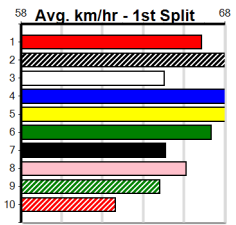

Healesville

MONTROSE IGA LIQUOR

Distance: 350m, Race Type: Grade 5, Total Prizemoney: \$2,925
1st: \$1,950, 2nd: \$600, 3rd: \$300, 4th: \$75

7
12:51PM
(VIC time)

Watchdog Tips: 0 0 0 0 Bet: .

Main race results table with columns for race number, horse name, trainer, owner, and various statistics. Includes 10 races.