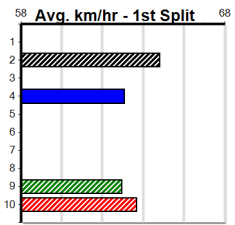

Healesville

JASON McKEOWN PHOTOGRAPHY

Distance: 300m, Race Type: Maiden, Total Prizemoney: $2,535
1st: $1,680, 2nd: $520, 3rd: $260, 4th: $75

1

11:05AM

(VIC time)

Watchdog Tips:

0 0 0 0

Bet: