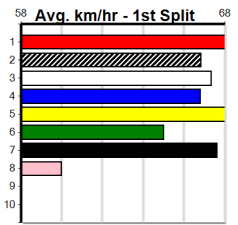

Healesville

MONTROSE IGA LIQUOR

Distance: 350m, Race Type: Grade 5, Total Prizemoney: \$2,925
1st: \$1,950, 2nd: \$600, 3rd: \$300, 4th: \$75

7
12:51PM
(VIC time)

Watchdog Tips: 0 0 0 0 Bet: .

Main race results table with columns for race number, horse name, trainer, owner, and various statistics. Includes 10 races.