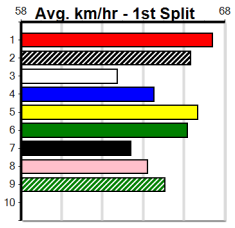

SPORTSBET (1-4 WINS) HT3

Distance: 350m, Race Type: Restricted Win Heat, Total Prizemoney: $2,925
1st: $1,950, 2nd: $600, 3rd: $300, 4th: $75

11
2:28PM
(VIC time)

Watchdog Tips: 0 0 0 0 Bet:

Table with 10 race entries. Each entry includes race number, horse name, trainer, owner, date, time, BON, Margin, 1st/2nd (Time), PIR, Checked, Comment, W/R, Split 1, S/P, Grade, and a Winning Boxes table with columns 1-8 and rows for Prize, Best, Starts, Trk/Dst, and APM.