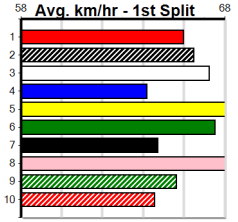

RSN GREY AREAS - WEDNESDAY & FRID

Distance: 300m, Race Type: Mixed 4/5, Total Prizemoney: $3,360
1st: $2,250, 2nd: $690, 3rd: $345, 4th: $75

Watchdog Tips: **0** **0** **0** **0** Bet: _____