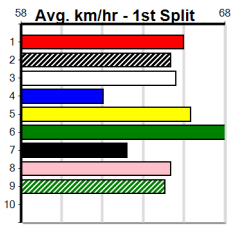

SPORTSBET (1-4 WINS) HT2

Distance: 350m, Race Type: Restricted Win Heat, Total Prizemoney: \$2,925
1st: \$1,950, 2nd: \$600, 3rd: \$300, 4th: \$75

Watchdog Tips:

0 0 0 0

Bet:

Main table with 10 rows, each containing race details for a different horse. Each row includes horse name, trainer, jockey, race history, and a 'Winning Boxes' sub-table.