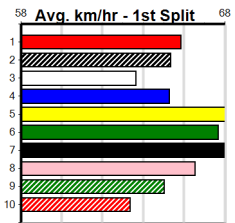

CENTRAL SCAFFOLDS

Distance: 300m, Race Type: Grade 5, Total Prizemoney: $2,925
1st: $1,950, 2nd: $600, 3rd: $300, 4th: $75

12

2:44PM
(VIC time)

Watchdog Tips: **0 0 0 0** Bet: **0**