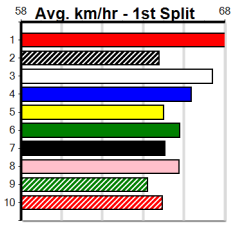

Healesville

3

11:39AM

(VIC time)

PITSTOP MOWER REPAIRS

Distance: 300m, Race Type: Grade 5, Total Prizemoney: \$2,925
 1st: \$1,950, 2nd: \$600, 3rd: \$300, 4th: \$75

Watchdog Tips: **0 0 0 0** Bet: **.**

Form	Box	Weight	Dist	Track	Date	Time	BON	Margin	1st/2nd (Time)	PIR	Checked	Comment	W/R	Split 1	S/P	Grade	Winning Boxes																																																																						
1	BAMERA (NSW)[5]																	<table border="1"> <thead> <tr><th>1</th><th>2</th><th>3</th><th>4</th><th>5</th><th>6</th><th>7</th><th>8</th></tr> </thead> <tbody> <tr><td>1</td><td>2</td><td></td><td></td><td>1</td><td>2</td><td>1</td><td>1</td></tr> <tr><td>Prize</td><td colspan="7"></td><td>\$18,720.00</td></tr> <tr><td>Best</td><td colspan="7"></td><td>16.53</td></tr> <tr><td>Starts</td><td colspan="7"></td><td>46-8-9-5</td></tr> <tr><td>Trk/Dst</td><td colspan="7"></td><td>14-5-3-2</td></tr> <tr><td>APM</td><td colspan="7"></td><td>\$6591</td></tr> </tbody> </table>								1	2	3	4	5	6	7	8	1	2			1	2	1	1	Prize								\$18,720.00	Best								16.53	Starts								46-8-9-5	Trk/Dst								14-5-3-2	APM								\$6591	
1	2	3	4	5	6	7	8																																																																																
1	2			1	2	1	1																																																																																
Prize								\$18,720.00																																																																															
Best								16.53																																																																															
Starts								46-8-9-5																																																																															
Trk/Dst								14-5-3-2																																																																															
APM								\$6591																																																																															
RBD D May-22 WOW LET'S WIN MEISHA Trainer: Terrence Reid (Yuroke) 7th (2) 34.6 400 GEL R11 28-Nov-24 23.17 22.55 5.50TOMMY TEQUILA (22.82) M/67 8.61 \$53.60 X45 3rd (3) 34.7 400 GEL R9 06-Dec-24 22.82 22.31 7.50LZODIAC BALE (22.31) M/63 W 8.66 \$58.70 X34 2nd (7) 35.5 300 HVL R5 15-Dec-24 16.78 16.49 3.00LMYOLA NICK (16.58) Q/4 3.96 \$17.00 5H 6th (5) 35.7 300 HVL R4 22-Dec-24 16.96 16.54 2.75LMYOLA NICK (16.78) M/5 4.00 \$76.70 5F Owner(s): Family Business (SYN), K Reid, G Reid, T Reid ENG BEN 2024-12-27																																																																																							
2	MR. OTTO [5]																	<table border="1"> <thead> <tr><th>1</th><th>2</th><th>3</th><th>4</th><th>5</th><th>6</th><th>7</th><th>8</th></tr> </thead> <tbody> <tr><td></td><td></td><td></td><td></td><td>1</td><td>1</td><td></td><td>1</td></tr> <tr><td>Prize</td><td colspan="7"></td><td>\$6,825.00</td></tr> <tr><td>Best</td><td colspan="7"></td><td>16.72</td></tr> <tr><td>Starts</td><td colspan="7"></td><td>13-3-3-2</td></tr> <tr><td>Trk/Dst</td><td colspan="7"></td><td>9-3-2-2</td></tr> <tr><td>APM</td><td colspan="7"></td><td>\$4938</td></tr> </tbody> </table>								1	2	3	4	5	6	7	8					1	1		1	Prize								\$6,825.00	Best								16.72	Starts								13-3-3-2	Trk/Dst								9-3-2-2	APM								\$4938	
1	2	3	4	5	6	7	8																																																																																
				1	1		1																																																																																
Prize								\$6,825.00																																																																															
Best								16.72																																																																															
Starts								13-3-3-2																																																																															
Trk/Dst								9-3-2-2																																																																															
APM								\$4938																																																																															
F D Sep-22 FERAL FRANKY BACK TO BOSS Trainer: Carl Haas (Tynong) 6th (1) 32.0 300 HVL R4 01-Dec-24 16.99 16.23 11.00BLESSIED RAIN (16.23) M/6 4.09 \$22.60 X67H 2nd (4) 31.8 300 HVL R11 12-Dec-24 16.72 16.63 1.5LSAXON KELTON (16.63) M/2 3.95 \$10.00 6G 5th (1) 32.0 390 BAL R3 18-Dec-24 22.70 22.07 9.00LSNOWBALL ONE (22.07) M/44 8.51 \$31.50 X67 1st (6) 32.3 300 HVL R2 22-Dec-24 16.89 16.54 1.00LMISS CHARMED (16.96) Q/1 3.95 \$4.70 X67 Owner(s): R Aitken																																																																																							
3	SPECIAL SIAN [5]																	<table border="1"> <thead> <tr><th>1</th><th>2</th><th>3</th><th>4</th><th>5</th><th>6</th><th>7</th><th>8</th></tr> </thead> <tbody> <tr><td></td><td></td><td>1</td><td>1</td><td>1</td><td>1</td><td>1</td><td>2</td></tr> <tr><td>Prize</td><td colspan="7"></td><td>\$12,150.00</td></tr> <tr><td>Best</td><td colspan="7"></td><td>16.95</td></tr> <tr><td>Starts</td><td colspan="7"></td><td>63-7-10-9</td></tr> <tr><td>Trk/Dst</td><td colspan="7"></td><td>6-0-1-2</td></tr> <tr><td>APM</td><td colspan="7"></td><td>\$4726</td></tr> </tbody> </table>								1	2	3	4	5	6	7	8			1	1	1	1	1	2	Prize								\$12,150.00	Best								16.95	Starts								63-7-10-9	Trk/Dst								6-0-1-2	APM								\$4726	
1	2	3	4	5	6	7	8																																																																																
		1	1	1	1	1	2																																																																																
Prize								\$12,150.00																																																																															
Best								16.95																																																																															
Starts								63-7-10-9																																																																															
Trk/Dst								6-0-1-2																																																																															
APM								\$4726																																																																															
DKBD B Aug-21 FERNANDO BALE SPECIAL KIRST Trainer: David Plumridge (Scoresby) 1st (8) 30.2 350 HVL R6 27-Nov-24 19.63 19.61 1.25LGET A GRIP (19.71) Q/2 6.58 \$10.00 5 1st (5) 29.9 350 HVL R8 02-Dec-24 19.32 19.32 0.75LPERSUASION (19.37) M/2 6.58 \$3.60 5 5th (5) 29.6 300 HVL R11 08-Dec-24 16.95 16.47 3.25BLACKPOOL MONARO M/6 4.06 \$18.10 5 8th (5) 29.1 350 HVL R5 22-Dec-24 19.81 19.02 5.00LSHIV ROY (19.47) M/5 6.70 \$30.10 5 Owner(s): L Boxell ENG HVL 2024-12-27																																																																																							
4	MILLS FOR THREE [5]																	<table border="1"> <thead> <tr><th>1</th><th>2</th><th>3</th><th>4</th><th>5</th><th>6</th><th>7</th><th>8</th></tr> </thead> <tbody> <tr><td></td><td>2</td><td>1</td><td>1</td><td></td><td>2</td><td>1</td><td>1</td></tr> <tr><td>Prize</td><td colspan="7"></td><td>\$16,265.00</td></tr> <tr><td>Best</td><td colspan="7"></td><td>16.85</td></tr> <tr><td>Starts</td><td colspan="7"></td><td>36-8-8-3</td></tr> <tr><td>Trk/Dst</td><td colspan="7"></td><td>4-1-1-1</td></tr> <tr><td>APM</td><td colspan="7"></td><td>\$3307</td></tr> </tbody> </table>								1	2	3	4	5	6	7	8		2	1	1		2	1	1	Prize								\$16,265.00	Best								16.85	Starts								36-8-8-3	Trk/Dst								4-1-1-1	APM								\$3307	
1	2	3	4	5	6	7	8																																																																																
	2	1	1		2	1	1																																																																																
Prize								\$16,265.00																																																																															
Best								16.85																																																																															
Starts								36-8-8-3																																																																															
Trk/Dst								4-1-1-1																																																																															
APM								\$3307																																																																															
BK D Oct-21 TOMMY SHELBY SNOOKY Trainer: Jimmy Holt (Kyneton) 7th (6) 32.0 500 BEN R9 04-Oct-24 29.01 27.99 15.00LMISTER EASY (27.99) M/534 6.76 \$41.20 X45 3rd (8) 31.9 350 HVL R8 13-Oct-24 19.30 19.03 3.00BALLAN BRUMBY (19.11) M/1 6.51 \$27.60 X45 8th (5) 32.0 350 HVL R10 20-Oct-24 20.01 19.25 11.00LSICK AND TIRED (19.25) M/5 6.74 \$22.00 FFA 2nd (2) 32.2 425 BEN R4 06-Nov-24 24.25 23.88 2.00LTORNADO JACK (24.12) M/112 6.58 \$2.70 5 Owner(s): SPOTTY DRAGON (SYN), J Holt, K Evans, J Knight, J Wheeler, D Schuppan, D Allen, M Allen, B Vernon, A Butterfield, J Fitzharris, A Wilson, N Bartol, M Cranwell, H																																																																																							
5	MYALL JACK [5]																	<table border="1"> <thead> <tr><th>1</th><th>2</th><th>3</th><th>4</th><th>5</th><th>6</th><th>7</th><th>8</th></tr> </thead> <tbody> <tr><td></td><td>1</td><td>4</td><td>1</td><td>1</td><td></td><td>3</td><td>2</td><td>2</td></tr> <tr><td>Prize</td><td colspan="7"></td><td>\$22,935.00</td></tr> <tr><td>Best</td><td colspan="7"></td><td>16.63</td></tr> <tr><td>Starts</td><td colspan="7"></td><td>40-14-5-3</td></tr> <tr><td>Trk/Dst</td><td colspan="7"></td><td>4-1-0-1</td></tr> <tr><td>APM</td><td colspan="7"></td><td>\$4597</td></tr> </tbody> </table>								1	2	3	4	5	6	7	8		1	4	1	1		3	2	2	Prize								\$22,935.00	Best								16.63	Starts								40-14-5-3	Trk/Dst								4-1-0-1	APM								\$4597
1	2	3	4	5	6	7	8																																																																																
	1	4	1	1		3	2	2																																																																															
Prize								\$22,935.00																																																																															
Best								16.63																																																																															
Starts								40-14-5-3																																																																															
Trk/Dst								4-1-0-1																																																																															
APM								\$4597																																																																															
BKW D Jan-22 BEAST UNLEASHED SPOT ON CINTA Trainer: Raymond Gilmore (Kilmany) 1st (7) 31.6 400 MTG R8 10-Oct-24 23.07 23.07 5.00LCADILLAC GIRL (23.42) 0 10.65 \$1.45 RW 4th (4) 31.7 400 GAW R3 21-Oct-24 22.82 22.21 9.00LEULER BALE (22.21) 0 8.49 \$71.00 O 8th (6) 31.5 400 GAW R2 27-Oct-24 23.40 22.45 14.00LCASH ON DELIVERY (22.45) 8.92 \$31.00 O 6th (7) 31.3 400 MTG R12 03-Nov-24 23.82 22.87 13.00LCOME ON KILKENNY (22.92) 11.09 \$7.00 O Owner(s): Yacaaba (SYN), J Risk, R Gilmore, S Risk																																																																																							
6	AUSSIE SAVANNAH (NSW)[5]																	<table border="1"> <thead> <tr><th>1</th><th>2</th><th>3</th><th>4</th><th>5</th><th>6</th><th>7</th><th>8</th></tr> </thead> <tbody> <tr><td>2</td><td>2</td><td></td><td></td><td></td><td></td><td></td><td>3</td></tr> <tr><td>Prize</td><td colspan="7"></td><td>\$14,305.00</td></tr> <tr><td>Best</td><td colspan="7"></td><td>16.72</td></tr> <tr><td>Starts</td><td colspan="7"></td><td>56-7-13-5</td></tr> <tr><td>Trk/Dst</td><td colspan="7"></td><td>25-6-8-2</td></tr> <tr><td>APM</td><td colspan="7"></td><td>\$3887</td></tr> </tbody> </table>								1	2	3	4	5	6	7	8	2	2						3	Prize								\$14,305.00	Best								16.72	Starts								56-7-13-5	Trk/Dst								25-6-8-2	APM								\$3887	
1	2	3	4	5	6	7	8																																																																																
2	2						3																																																																																
Prize								\$14,305.00																																																																															
Best								16.72																																																																															
Starts								56-7-13-5																																																																															
Trk/Dst								25-6-8-2																																																																															
APM								\$3887																																																																															
BK B Apr-21 AUSSIE INFRARED REGAL SAVANNAH Trainer: Mark Hetherton (Kilmore) 1st (8) 27.5 300 HVL R5 22-Nov-24 16.72 16.52 2.75LNEW ARRANGEMENT (16.91) M/6 . . SW . 4.02 \$6.10 T3-5 5= (2) 27.3 390 SHP R13 02-Dec-24 22.36 21.96 6.00LATLAS AMAZON (21.96) M/76 8.76 \$15.10 5 4th (7) 27.3 350 HVL R7 08-Dec-24 19.55 18.90 2.25LWILD VENUS (19.40) S/6 6.69 \$24.60 5 5th (4) 26.9 390 BAL R13 18-Dec-24 22.69 22.07 4.50LLOCHINVAR RUBY (22.39) S/76 8.71 \$63.10 5 Owner(s): M Hetherton																																																																																							
7	GARCIA BALE (NSW)[5]																	<table border="1"> <thead> <tr><th>1</th><th>2</th><th>3</th><th>4</th><th>5</th><th>6</th><th>7</th><th>8</th></tr> </thead> <tbody> <tr><td></td><td>2</td><td>1</td><td>1</td><td>2</td><td></td><td></td><td>1</td><td>1</td></tr> <tr><td>Prize</td><td colspan="7"></td><td>\$21,190.00</td></tr> <tr><td>Best</td><td colspan="7"></td><td>FSH</td></tr> <tr><td>Starts</td><td colspan="7"></td><td>38-8-4-3</td></tr> <tr><td>Trk/Dst</td><td colspan="7"></td><td>0-0-0-0</td></tr> <tr><td>APM</td><td colspan="7"></td><td>\$327</td></tr> </tbody> </table>								1	2	3	4	5	6	7	8		2	1	1	2			1	1	Prize								\$21,190.00	Best								FSH	Starts								38-8-4-3	Trk/Dst								0-0-0-0	APM								\$327
1	2	3	4	5	6	7	8																																																																																
	2	1	1	2			1	1																																																																															
Prize								\$21,190.00																																																																															
Best								FSH																																																																															
Starts								38-8-4-3																																																																															
Trk/Dst								0-0-0-0																																																																															
APM								\$327																																																																															
RBD B Jan-21 ORSON ALLEN HOUSTON BALE Trainer: Ronald Martin (Albion) 4th (3) 28.2 515 SAP R12 23-Nov-23 30.14 29.13 4.25LBLOW THE WHISTLE (29.84) M/1233 . . SW . 5.16 \$25.50 5 1st (5) 28.4 525 MEP R10 29-Nov-23 30.40 29.91 2.50LYOU YANG YAALA (30.57) Q/1111 5.09 \$7.00 T3-5 F (6) 28.7 520 DTO R7 28-Dec-23 0.00 29.88 5 5 X45 WT (-) 28.5 300 HVL 08-Dec-24 17.57 1.75LTrial Cleared M/11 . . 1of2 . 4.12 \$. WT Owner(s): R Martin																																																																																							
8	OUR BOY MAESTRO [5]																	<table border="1"> <thead> <tr><th>1</th><th>2</th><th>3</th><th>4</th><th>5</th><th>6</th><th>7</th><th>8</th></tr> </thead> <tbody> <tr><td></td><td>1</td><td>1</td><td></td><td>3</td><td>1</td><td>1</td><td>2</td><td>1</td></tr> <tr><td>Prize</td><td colspan="7"></td><td>\$16,185.00</td></tr> <tr><td>Best</td><td colspan="7"></td><td>16.77</td></tr> <tr><td>Starts</td><td colspan="7"></td><td>66-10-7-8</td></tr> <tr><td>Trk/Dst</td><td colspan="7"></td><td>20-3-3-0</td></tr> <tr><td>APM</td><td colspan="7"></td><td>\$3724</td></tr> </tbody> </table>								1	2	3	4	5	6	7	8		1	1		3	1	1	2	1	Prize								\$16,185.00	Best								16.77	Starts								66-10-7-8	Trk/Dst								20-3-3-0	APM								\$3724
1	2	3	4	5	6	7	8																																																																																
	1	1		3	1	1	2	1																																																																															
Prize								\$16,185.00																																																																															
Best								16.77																																																																															
Starts								66-10-7-8																																																																															
Trk/Dst								20-3-3-0																																																																															
APM								\$3724																																																																															
FW D May-21 FERNANDO BALE BETTA BALE Trainer: Sean Kennedy (Traralgon) 1st (7) 32.2 300 HVL R4 01-Nov-24 17.09 16.82 1.5LFEROCIOUS SANDY (17.20) M/2 4.00 \$6.40 T3-5 1st (8) 32.3 300 HVL R11 08-Nov-24 16.77 16.77 1.00LEVEN CHANCE (16.84) Q/5 3.98 \$8.60 T3-5 5th (1) 32.3 300 HVL R11 17-Nov-24 17.12 16.66 3.00LHARTNEY (16.92) M/5 4.00 \$9.00 5 6th (6) 32.6 300 HVL R3 22-Dec-24 17.27 16.54 5.50LSWEET VALENTINE (16.90) M/7 4.08 \$13.50 5 Owner(s): SJD RACING (SYN), S Kennedy, J Booker, D Benbow																																																																																							
9	SONIC TROOPER [5] Res.																	<table border="1"> <thead> <tr><th>1</th><th>2</th><th>3</th><th>4</th><th>5</th><th>6</th><th>7</th><th>8</th></tr> </thead> <tbody> <tr><td></td><td>1</td><td></td><td>1</td><td>2</td><td>1</td><td></td><td></td></tr> <tr><td>Prize</td><td colspan="7"></td><td>\$18,705.00</td></tr> <tr><td>Best</td><td colspan="7"></td><td>17.33</td></tr> <tr><td>Starts</td><td colspan="7"></td><td>46-5-6-8</td></tr> <tr><td>Trk/Dst</td><td colspan="7"></td><td>1-0-0-0</td></tr> <tr><td>APM</td><td colspan="7"></td><td>\$991</td></tr> </tbody> </table>								1	2	3	4	5	6	7	8		1		1	2	1			Prize								\$18,705.00	Best								17.33	Starts								46-5-6-8	Trk/Dst								1-0-0-0	APM								\$991	
1	2	3	4	5	6	7	8																																																																																
	1		1	2	1																																																																																		
Prize								\$18,705.00																																																																															
Best								17.33																																																																															
Starts								46-5-6-8																																																																															
Trk/Dst								1-0-0-0																																																																															
APM								\$991																																																																															
BK D Feb-21 HOOKSY MOMENT BY MAREE Trainer: Nicole Lummas (Wangaratta South) 4th (5) 32.6 390 SHP R4 19-Aug-24 22.34 21.94 4.00LGO GO EVIE (22.07) M/77 8.61 \$50.70 5 3rd (7) 32.4 425 BEN R5 30-Aug-24 24.54 23.73 6.50LMAN OF COURAGE (24.11) S/766 6.98 \$7.00 5 2nd (5) 32.6 450 SHP R11 09-Sep-24 25.55 25.01 0.50LSOFIA RIOT (25.52) M/543 6.70 \$42.50 5 7th (7) 32.8 300 HVL R3 22-Dec-24 17.33 16.54 6.50LSWEET VALENTINE (16.90) M/8 4.11 \$26.90 5 Owner(s): K Collyer																																																																																							
10	PANAMA STORM [5] Res.																	<table border="1"> <thead> <tr><th>1</th><th>2</th><th>3</th><th>4</th><th>5</th><th>6</th><th>7</th><th>8</th></tr> </thead> <tbody> <tr><td></td><td>2</td><td>1</td><td>1</td><td></td><td></td><td></td><td>1</td></tr> <tr><td>Prize</td><td colspan="7"></td><td>\$14,245.00</td></tr> <tr><td>Best</td><td colspan="7"></td><td>16.81</td></tr> <tr><td>Starts</td><td colspan="7"></td><td>47-5-7-7</td></tr> <tr><td>Trk/Dst</td><td colspan="7"></td><td>10-0-1-3</td></tr> <tr><td>APM</td><td colspan="7"></td><td>\$3137</td></tr> </tbody> </table>								1	2	3	4	5	6	7	8		2	1	1				1	Prize								\$14,245.00	Best								16.81	Starts								47-5-7-7	Trk/Dst								10-0-1-3	APM								\$3137	
1	2	3	4	5	6	7	8																																																																																
	2	1	1				1																																																																																
Prize								\$14,245.00																																																																															
Best								16.81																																																																															
Starts								47-5-7-7																																																																															
Trk/Dst								10-0-1-3																																																																															
APM								\$3137																																																																															
RF D Sep-21 SUPERIOR PANAMA WILL IT RAIN Trainer: Brett Mackie (Tooradin) 2nd (4) 30.8 300 HVL R10 27-Nov-24 16.81 16.81 0.01LLITTLE MISS ENVY (16.81) M/3 3.94 \$7.00 5 5th (5) 31.1 300 HVL R12 01-Dec-24 16.98 16.23 5.00LNOVEMBER RAIN (16.63) M/1 3.93 \$49.50 5 3rd (3) 31.5 400 WGL R8 05-Dec-24 22.78 22.65 2.00LHIGH FINANCE (22.65) M/44 8.52 \$3.20 5 6th (8) 31.5 400 WGL R12 10-Dec-24 23.33 22.39 9.00LSKY HIGH DREAMS (22.70) S/34 8.57 \$4.00 5 Owner(s): A Lie																																																																																							