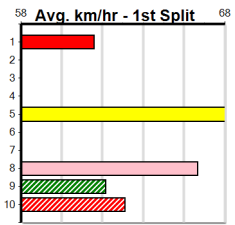

Watchdog Tips: **0 0 0 0** Bet: .