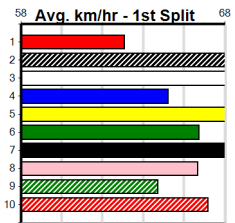

Healesville

6 12:30PM

(VIC time)

MR HUMMER LIMOS

Distance: 350m, Race Type: Grade 5, Total Prizemoney: $2,925
1st: $1,950, 2nd: $600, 3rd: $300, 4th: $75

Watchdog Tips: 0 0 0 0 Bet:

Main race results table with columns: Form, Box, Weight, Dist, Track, Date, Time, BON, Margin, 1st/2nd (Time), PIR, Checked, Comment, W/R, Split 1, S/P, Grade. Includes race details for Speedy Swan, Why Not Jules, Smart Talk, Fast Legs, Head Hunter, Inter Star Fire, Paw Usami (NSW), Numerous, Speedy Riot, and Myall Mannered.