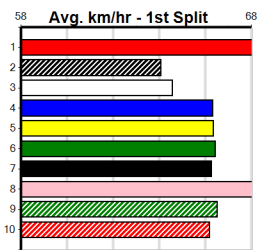

RIDE FOR LUCY

Distance: 350m, Race Type: Grade 5, Total Prizemoney: $2,925
1st: $1,950, 2nd: $600, 3rd: $300, 4th: $75

Watchdog Tips: [ ] [ ] [ ] [ ] Bet: [ ]

ROB THE BUTCHER [5] BIKs
WRF Dog Nov-21 Sire: FERNANDO BALE Dam: EASY CHOICE
Owner(s): T Meyer
Trainer: Terry Meyer (Girgarre)
Winning Distances: < 300m (0) 300 - 399m (6) 400 - 499m (0) 500 - 599m (0) 600 - 699m (0) > 700m (0)
Winning Weights: 30.4(1) 30.7(2) 30.8(1) 31.2(1) 31.4(1)
Box History table with 8 columns (Bx, 1st, 2nd, 3rd, 4th, 5th, 6th, 7th, 8th) and Prize Best Starts Trk/Dts APM.

FULL BARREL [5]
F Dog Mar-22 Sire: FERNANDO BALE Dam: IT'S A BLUSH
Owner(s): Eye Candy (SYN), C Wilk, K Gorman
Trainer: Rachael Brown (Spring Gully)
Winning Distances: < 300m (0) 300 - 399m (4) 400 - 499m (1) 500 - 599m (0) 600 - 699m (0) > 700m (0)
Winning Weights: 29.0(1) 29.2(1) 29.5(1) 29.7(1) 29.9(1)
Box History table with 8 columns (Bx, 1st, 2nd, 3rd, 4th, 5th, 6th, 7th, 8th) and Prize Best Starts Trk/Dts APM.

AUSSIE SUPREME [5]
RF Dog Oct-21 Sire: AUSSIE INFRARED Dam: DOUBLE SUPREME
Owner(s): T Tufo
Trainer: Tony Tufo (Labretouche)
Winning Distances: < 300m (0) 300 - 399m (5) 400 - 499m (3) 500 - 599m (0) 600 - 699m (0) > 700m (0)
Winning Weights: 32.6(1) 32.8(1) 33.0(1) 33.1(2) 33.2(1) 33.3(1) 33.4(1)
Box History table with 8 columns (Bx, 1st, 2nd, 3rd, 4th, 5th, 6th, 7th, 8th) and Prize Best Starts Trk/Dts APM.

LUKA MAGIC [5]
BK Dog May-22 Sire: AUSSIE INFRARED Dam: JOKARE
Owner(s): G Mitchell
Trainer: Geoffrey Mitchell (Spotswood)
Winning Distances: < 300m (0) 300 - 399m (4) 400 - 499m (4) 500 - 599m (0) 600 - 699m (0) > 700m (0)
Winning Weights: 29.7(1) 30.1(1) 30.3(1) 30.4(1) 30.8(1) 31.0(1) 31.1(1) 31.3(1)
Box History table with 8 columns (Bx, 1st, 2nd, 3rd, 4th, 5th, 6th, 7th, 8th) and Prize Best Starts Trk/Dts APM.

ZIPPING OLAF (NSW)[5]
F Dog Jun-21 Sire: FERAL FRANKY Dam: ZIPPING TAYLA
Owner(s): R Gladman
Trainer: Rohan Gladman (Delacombe)
Winning Distances: < 300m (0) 300 - 399m (6) 400 - 499m (4) 500 - 599m (4) 600 - 699m (0) > 700m (0)
Winning Weights: 33.0(1) 33.1(1) 33.3(1) 33.4(1) 33.5(1) 33.9(2) 34.0(1) 34.2(1) 34.3(1) 34.4(1) 34.5(1) 34.7(1) 34.8(1)
Box History table with 8 columns (Bx, 1st, 2nd, 3rd, 4th, 5th, 6th, 7th, 8th) and Prize Best Starts Trk/Dts APM.