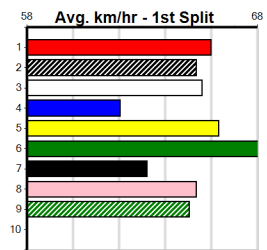

SPORTSBET (1-4 WINS) HT2

Distance: 350m, Race Type: Restricted Win Heat, Total Prizemoney: $2,925
1st: $1,950, 2nd: $600, 3rd: $300, 4th: $75

Watchdog Tips:

Bet:

Form Box Wgt Dist Track Date Time BON Margin 1st/2nd (Time) PIR Checked Comment WR Split 1 S/P Grade

SHOCK AND AWE [5]
BD Bitch Apr-22 Sire: ORSON ALLEN Dam: CULLQUIN CERSEI
Owner(s): S Quinlan
Trainer: Shara Quinlan (Rushworth)
Winning Distances: < 300m (0) 300 - 399m (2) 400 - 499m (1) 500 - 599m (0) 600 - 699m (0) > 700m (0)
Winning Weights: 26.4(1) 26.9(1) 27.1(1)
Box History table and Prize Best Starts table included.

BRAEMAR MOLLY [5]
WF Bitch Sep-21 Sire: AUSSIE INFRARED Dam: BRAEMAR KEELIE
Owner(s): Y Cassidy
Trainer: Yvonne Cassidy (Valencia Creek)
Winning Distances: < 300m (0) 300 - 399m (3) 400 - 499m (1) 500 - 599m (0) 600 - 699m (0) > 700m (0)
Winning Weights: 29.2(1) 29.6(1) 29.9(1) 30.0(1)
Box History table and Prize Best Starts table included.

PATH TO NIRVANA [5]
BK Dog Mar-22 Sire: MEPUNGA BLAZER Dam: MAHJONG WORLD
Owner(s): D Furey
Trainer: Donna Furey (Pearcedale)
Winning Distances: < 300m (0) 300 - 399m (3) 400 - 499m (0) 500 - 599m (0) 600 - 699m (0) > 700m (0)
Winning Weights: 31.5(1) 31.7(1) 32.0(1)
Box History table and Prize Best Starts table included.

ARCHER EIGHT (SA)[6]
BK Dog Jan-23 Sire: CURRAJONG KID Dam: CAWBOURNE ZEBRA
Owner(s): J Archer
Trainer: Brad Sands (Pakenham)
Winning Distances: < 300m (0) 300 - 399m (2) 400 - 499m (0) 500 - 599m (0) 600 - 699m (0) > 700m (0)
Winning Weights: 32.0(1) 32.1(1)
Box History table and Prize Best Starts table included.

SCOTT MICAH [7] Biks
F Dog Sep-22 Sire: ASTON RUPEE Dam: WHODAT DIVA
Owner(s): E Scott
Trainer: Emma Scott (Tatura)
Winning Distances: < 300m (0) 300 - 399m (1) 400 - 499m (0) 500 - 599m (0) 600 - 699m (0) > 700m (0)
Winning Weights: 33.3(1)
Box History table and Prize Best Starts table included.