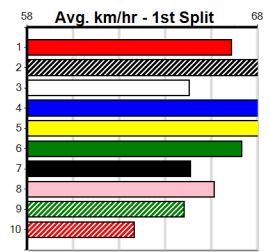

Prize Best Starts Trk/Dts APM
 \$14170.63
 19.27(3)-13/10/24
 58-7-5-16
 25-3-3-8
 3588

MONTROSE IGA LIQUOR

Distance: 350m, Race Type: Grade 5, Total Prizemoney: \$2,925
1st: \$1,950, 2nd: \$600, 3rd: \$300, 4th: \$75