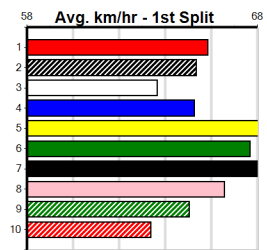

CENTRAL SCAFFOLDS

Distance: 300m, Race Type: Grade 5, Total Prizemoney: $2,925
1st: $1,950, 2nd: $600, 3rd: $300, 4th: $75

Watchdog Tips:

Bet:

Table with columns: Form Box, Wgt, Dist, Track, Date, Time, BON, Margin, 1st/2nd (Time), PIR, Checked, Comment, W/R, Split 1, S/P, Grade

TARYN'S BLUE [5]
BE Bitch Sep-21 Sire: NOLEN Dam: MUZA'S ANGEL
Owner(s): Y Andrews
Trainer: Sharyn Combridge (Junction Villa)
Winning Distances: < 300m (0) 300 - 399m (7) 400 - 499m (0) 500 - 599m (0) 600 - 699m (0) > 700m (0)
Box History table and Prize Best Starts table included.

MALO MAGIC (NSW)[5]
RF Dog Jan-20 Sire: FERNANDO BALE Dam: DYNA FANCY
Owner(s): BACHELOR CLUB (SYN), P Martinovic, J Martinovic, J Martinovic
Trainer: John Martinovic (Koo Wee Rup)
Winning Distances: < 300m (0) 300 - 399m (20) 400 - 499m (13) 500 - 599m (0) 600 - 699m (0) > 700m (0)
Box History table and Prize Best Starts table included.

HOT SUMMER SKY [5]
BD Bitch May-22 Sire: KOBLENZ Dam: SUMMER NIGHTS
Owner(s): THOR-PLUM (SYN), J Thorpe, J Thorpe, D Plumridge, T Sando, A Stock, R Stock
Trainer: Jodi Thorpe (Arthurs Creek)
Winning Distances: < 300m (0) 300 - 399m (5) 400 - 499m (1) 500 - 599m (0) 600 - 699m (0) > 700m (0)
Box History table and Prize Best Starts table included.

CONTRALTO [5]
BK Bitch Aug-20 Sire: BARCIA BALE Dam: CHALLIS ANNIE
Owner(s): C Haigh
Trainer: Christine Haigh (Crossover)
Winning Distances: < 300m (0) 300 - 399m (7) 400 - 499m (0) 500 - 599m (0) 600 - 699m (0) > 700m (0)
Box History table and Prize Best Starts table included.

CLASSIC WYNSTAN [5]
WBD Dog Sep-21 Sire: FULLY LOADED Dam: IVEY'S AFFAIR
Owner(s): M Clay
Trainer: Derek Clay (Lang Lang)
Winning Distances: < 300m (0) 300 - 399m (3) 400 - 499m (0) 500 - 599m (0) 600 - 699m (0) > 700m (0)
Box History table and Prize Best Starts table included.