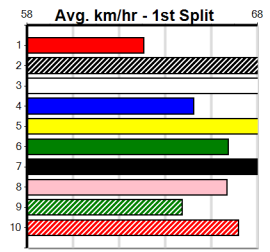

MR HUMMER LIMOS

Distance: 350m, Race Type: Grade 5, Total Prizemoney: $2,925
1st: $1,950, 2nd: $600, 3rd: $300, 4th: $75

Watchdog Tips:

Bet:

Table with columns: Form Box, Wgt, Dist, Track, Date, Time, BON, Margin, 1st/2nd (Time), PIR, Checked, Comment, W/R, Split 1, S/P, Grade

Race 1: SPEEDY SWAN [5]. BK Dog Jun-21. Sire: FERNANDO BALE, Dam: FEARLESS SWAN. Trainer: Dean Williamson (Moe). Includes winning distances, weights, and a box history table.

Race 2: WHY NOT JULES [5]. BK Bitch Sep-20. Sire: BERNARDO, Dam: WHY NOT GINGER. Trainer: Leigh Carter (Devon Meadows). Includes winning distances, weights, and a box history table.

Race 3: SMART TALK [5]. BK Dog May-20. Sire: FERNANDO BALE, Dam: IT'S ALL TALK. Trainer: Angela Galea (Sunshine North). Includes winning distances, weights, and a box history table.

Race 4: FAST LEGS [5]. BK Bitch Jun-22. Sire: FERAL FRANKY, Dam: DREAMING. Trainer: Jimmy Holt (Kyneton). Includes winning distances, weights, and a box history table.

Race 5: HEAD HUNTER [5]. BK Dog Dec-21. Sire: ALLEN DEED, Dam: BLACK MUSTANG. Trainer: Bernie Ender (St Albans). Includes winning distances, weights, and a box history table.