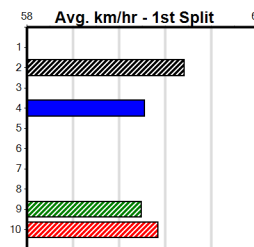

Distance	Time	Greyhound	Date Set
300m	16.057	UNLEASH COLLINDA	11-Dec-22
350m	18.641	UNLEASH COLLINDA	19-Feb-23

Healesville

1

11:05AM

(VIC time)

Distance: 300m, Race Type: Maiden, Total Prizemoney: \$2,535
1st: \$1,680, 2nd: \$520, 3rd: \$260, 4th: \$75