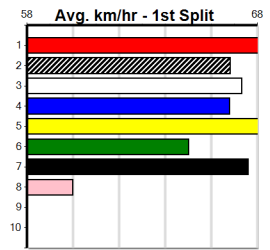

GORSKI ENGINEERING

Distance: 350m, Race Type: Free For All, Total Prizemoney: $3,360
1st: $2,250, 2nd: $690, 3rd: $345, 4th: $75

Watchdog Tips:

Bet:

Table with columns: Form Box, Wgt, Dist, Track, Date, Time, BON, Margin, 1st/2nd (Time), PIR, Checked, Comment, W/R, Split 1, S/P, Grade

SONIC DIESEL [3]
WBD Dog Sep-21 Sire: FULLY LOADED Dam: IVEY'S AFFAIR
Owner(s): M Clay
Trainer: Marion Clay (Lang Lang)
Winning Distances: < 300m (0) 300 - 399m (11) 400 - 499m (0) 500 - 599m (0) 600 - 699m (0) > 700m (0)
Winning Weights: 31.2(1) 31.3(1) 31.5(1) 31.9(1) 32.0(1) 32.1(1) 32.2(1) 32.3(1) 33.0(2) 33.4(1)
Box History table and Prize Best Starts table included.

RAGING COOPER [4]
BK Dog Feb-21 Sire: HOOKSY Dam: MOMENT BY MAREE
Owner(s): Highfield Racing (SYN), N Lummas, J Whybrow, S Whybrow
Trainer: Nicole Lummas (Wangaratta Sout)
Winning Distances: < 300m (0) 300 - 399m (11) 400 - 499m (1) 500 - 599m (2) 600 - 699m (0) > 700m (0)
Winning Weights: 31.6(1) 31.7(1) 31.8(1) 32.2(1) 32.4(2) 32.5(3) 32.6(2) 32.7(1) 32.8(1) 33.2(1)
Box History table and Prize Best Starts table included.

RAGING STORM [4]
BK Dog Apr-22 Sire: MEPUNGA BLAZER Dam: SO SAY
Owner(s): J Whybrow
Trainer: Jason Whybrow (Wangaratta Sou)
Winning Distances: < 300m (0) 300 - 399m (4) 400 - 499m (0) 500 - 599m (1) 600 - 699m (0) > 700m (0)
Winning Weights: 32.1(1) 33.1(1) 33.9(1) 34.0(1) 34.2(1)
Box History table and Prize Best Starts table included.

NEW WAVE WHINE [3]
BD Dog Jan-21 Sire: ZAMBORA BROCKIE Dam: PRETTY BOMB
Owner(s): Just for us (SYN), B Hare, C Allen
Trainer: Claire Allen (Greendale)
Winning Distances: < 300m (0) 300 - 399m (7) 400 - 499m (10) 500 - 599m (5) 600 - 699m (1) > 700m (0)
Winning Weights: 34.0(1) 34.1(1) 34.2(1) 34.3(1) 34.4(1) 34.5(1) 34.7(4) 34.8(5) 34.9(4) 35.0(1) 35.1(1) 35.2(1) 35.4(1)
Box History table and Prize Best Starts table included.

SPOT FOX [1]
BK Dog Mar-21 Sire: BERNARDO Dam: TIDELINA
Owner(s): D Douch
Trainer: Chloe Vandemaat (Healesville)
Winning Distances: < 300m (0) 300 - 399m (12) 400 - 499m (4) 500 - 599m (1) 600 - 699m (0) > 700m (0)
Winning Weights: 33.5(1) 33.7(2) 34.4(2) 34.5(3) 34.6(1) 34.7(1) 36.1(2) 36.2(1) 36.3(1) 36.4(1) 36.9(1) 37.2(1)
Box History table and Prize Best Starts table included.

1

2

3

4

5