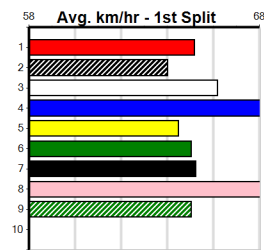

SPORTSBET (1-4 WINS) HT1

Distance: 350m, Race Type: Restricted Win Heat, Total Prizemoney: $2,925

1st: $1,950, 2nd: $600, 3rd: $300, 4th: $75

Watchdog Tips:

Bet:

Form Box Wgt Dist Track Date Time BON Margin 1st/2nd (Time) PIR Checked Comment WR Split 1 S/P Grade

OUR MATE BEAR [5]
BK Bitch Aug-22 Sire: FLYING RICCIARDO Dam: MISS MORRISSET
Owner(s): The Bears Lucky Seven (SYN), C Hutchison, A Kelly, T Hill, W Whitley, P Neeson
Winning Distances: < 300m (0) 300 - 399m (2) 400 - 499m (1) 500 - 599m (0) 600 - 699m (0) > 700m (0)
Winning Weights: 27.0(1) 27.4(1) 27.5(1)
5th (7) 27.6 400 WGL R11 24-Sep-24 22.94 22.39 5.50L PAW LEON (22.58) M/24 . . . W 8.37 $9.90 5
6th (7) 27.3 460 GEL R10 04-Oct-24 26.48 25.69 8.50L XOEL BALE (25.90) M/466 . . . . 6.71 $17.70 5
5th (4) 27.7 460 GEL R7 11-Oct-24 26.41 25.86 3.25L INTEX BALE (26.18) M/665 . . . . 6.73 $31.70 5
3rd (1) 27.8 460 GEL R6 22-Oct-24 26.49 25.93 8.00L PAW IMPERIAL (25.93) Q/133 . . . . 6.59 $1.80 T3-RW
3rd (4) 27.8 450 BAL R11 28-Oct-24 25.84 25.54 4.00L TIME TO PROPHET (25.58) Q/222 . . . . W 6.68 $3.70 T3-5
6th (8) 27.2 350 HVL R8 15-Nov-24 19.98 19.39 3.25L CYCLONE WILL (19.76) Q/5 . . . SW . 6.59 $4.00 T3-5
7th (1) 27.0 350 HVL R7 22-Nov-24 19.94 19.19 6.50L SPECIAL SIAN (19.52) Q/7 . . . . 6.80 $6.10 T3-5
5th (3) 27.6 300 HVL R11 13-Dec-24 17.30 16.78 8.00L DUNSMORE FLYER (16.78) M/5 . . . . 4.09 $4.80 T3-RW
Last 3 wins NOT included above
1st (1) 27.5 390 WBL R2 11-Apr-24 22.29 22.09 1.25L XOEL BALE (22.36) Q/11 . . . . 8.63 $2.00 M
1st (3) 27.0 390 WBL R1 29-Aug-24 22.26 22.08 1.5L CRACKERJACK MATT (22.36) M/33 . . . . 8.82 $4.60 7
1st (1) 27.4 410 HOR R9 10-Sep-24 23.26 22.93 4.00L CONROY PARK (23.52) Q/11 . . . . 10.41 $2.00 X67

Box History

Bx	1st	2nd	3rd	4th	5th	6th	7th	8th
1	2		1					
2		2	1					
3	1	1	1		1			
4			1		2			
5								1
6								
7			1		1	1		1
8						1		

Prize Best $8340.00
Starts 19.94(1)-22/11/24
Trk/Dts 21-3-3-5
APM 2-0-0-0 3628