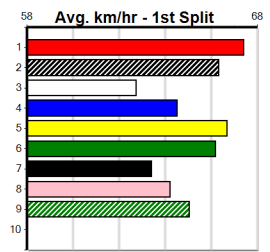

SPORTSBET (1-4 WINS) HT3

Distance: 350m, Race Type: Restricted Win Heat, Total Prizemoney: $2,925
1st: $1,950, 2nd: $600, 3rd: $300, 4th: $75

Watchdog Tips:

Bet:

Form Box Wgt Dist Track Date Time BON Margin 1st/2nd (Time) PIR Checked Comment W/R Split 1 S/P Grade

NOIR SATIN [5]
BK Dog Apr-22 Sire: ORSON ALLEN Dam: CULLQUIN CERSEI
Owner(s): S Quinlan
Trainer: Shara Quinlan (Rushworth)
Winning Distances: < 300m (0) 300 - 399m (3) 400 - 499m (0) 500 - 599m (0) 600 - 699m (0) > 700m (0)
Winning Weights: 33.0(1) 33.6(1) 34.2(1)
Box History table and Prize Best Starts Trk/Dts APM

RAGING ELSA [5] Biks
BK Bitch Apr-22 Sire: MEPUNGA BLAZER Dam: SO SAY
Owner(s): J Whybrow
Trainer: Nicole Lummas (Wangaratta Sout)
Winning Distances: < 300m (0) 300 - 399m (3) 400 - 499m (0) 500 - 599m (0) 600 - 699m (0) > 700m (0)
Winning Weights: 28.0(1) 28.2(1) 29.0(1)
Box History table and Prize Best Starts Trk/Dts APM

ZINZAN CHARLIE (NSW)[6]
BK Dog Feb-23 Sire: ZINZAN BROOKE Dam: PEBBLES CIAN
Owner(s): D Faulknall
Trainer: Derek Faulknall (Elphinstone)
Winning Distances: < 300m (0) 300 - 399m (2) 400 - 499m (0) 500 - 599m (0) 600 - 699m (0) > 700m (0)
Winning Weights: 33.3(2)
Box History table and Prize Best Starts Trk/Dts APM

IVORY NARWHAL [5]
BK Dog Oct-22 Sire: VULTURI Dam: LALA IVORY
Owner(s): D Knight
Trainer: Geoffrey Mitchell (Spotswood)
Winning Distances: < 300m (0) 300 - 399m (0) 400 - 499m (2) 500 - 599m (1) 600 - 699m (0) > 700m (0)
Winning Weights: 33.7(1) 34.6(1) 34.9(1)
Box History table and Prize Best Starts Trk/Dts APM

KING PLUM [5]
BK Dog Feb-23 Sire: BEAST UNLEASHED Dam: SUMMER LOVIN'
Owner(s): D Plumridge
Trainer: Gary Edwards (Broadford)
Winning Distances: < 300m (0) 300 - 399m (3) 400 - 499m (0) 500 - 599m (0) 600 - 699m (0) > 700m (0)
Winning Weights: 30.9(2) 31.0(1)
Box History table and Prize Best Starts Trk/Dts APM