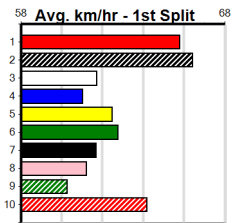

BALLARAT GREYS BINGO EVERY SUNDA

Distance: 390m, Race Type: Tier 3 - Grade 7, Total Prizemoney: $1,530
1st: $1,000, 2nd: $320, 3rd: $160, 4th: $50

10

1:54PM

(VIC time)

Watchdog Tips:

0 0 0 0

Bet: