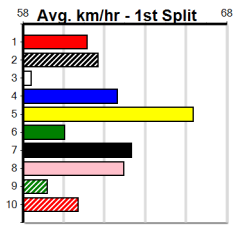

Ballarat

2
11:28AM

(VIC time)

SPORTSBET EVERY DOG HAS ITS DAY

Distance: 390m, Race Type: Tier 3 - Maiden, Total Prizemoney: $1,530
1st: $1,000, 2nd: $320, 3rd: $160, 4th: $50

Watchdog Tips: **0 0 0 0** Bet: