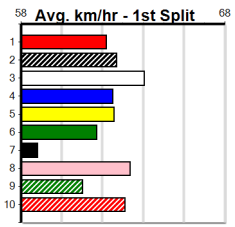

11

2:14PM

(VIC time)

Distance: 390m, Race Type: Tier 3 - Grade 6, Total Prizemoney: \$1,530  
1st: \$1,000, 2nd: \$320, 3rd: \$160, 4th: \$50

Watchdog Tips: **0 0 0 0** Bet: **.**

Form	Box	Weight	Dist	Track	Date	Time	BON	Margin	1st/2nd (Time)	PIR	Checked	Comment	W/R	Split 1	S/P	Grade	
<b>1 STORMY SECRET [6]</b>																	
BK	D	Sep-22 AUSSIE SECRET				DYNA SARAH				Winning Boxes							
Trainer: Bryan Sykes (Beaconsfield Upper)																	
1st	(5)	29.6	400	WGL	R9	03-Oct-24	22.97	22.58	2.00LASTONISHING LADY (23.11)	M/11	.	SW	.	8.50	\$2.60	T3-7	
5th	(3)	29.5	435	SLE	R9	09-Oct-24	25.18	24.13	8.50LMAKE IT POP (24.61)	M/444	.	.	.	5.44	\$7.60	X67	
3rd	(1)	29.9	435	SLE	R5	16-Oct-24	25.17	24.34	6.00LSOMERTON KAREN (24.78)	M/543	.	.	.	5.44	\$5.70	6G	
7th	(4)	30.3	435	SLE	R2	27-Oct-24	25.40	24.09	9.50LTOMMY THE HOOD (24.75)	M/577	.	.	.	5.28	\$11.30	X67	
Owner(s): R Bean																	
<b>2 CONNOR'S FLYER [6]</b>																	
BE	B	Apr-22 MY REDEEMER				LIVERPOOL FLYER				Winning Boxes							
Trainer: Billy Mcrae (Smythes Creek)																	
8th	(8)	27.2	400	GEL	R3	19-Nov-24	23.76	22.65	13.00LOUR VISION (22.89)	M/48	.	.	.	8.61	\$5.50	6G	
2nd	(3)	27.4	390	BAL	R3	25-Nov-24	22.40	22.22	0.25LDARK BEFORE DAWN (22.39)	M/21	.	.	.	8.53	\$4.40	T3-6	
3rd	(8)	28.1	400	GEL	R12	05-Dec-24	23.00	22.56	2.25LBRILEY RIOT (22.86)	S/33	.	.	.	8.51	\$5.20	6G	
2nd	(6)	27.8	390	BAL	R14	24-Dec-24	22.59	22.09	2.25LMINH JACK (22.44)	M/22	.	.	.	8.51	\$6.10	T3-6	
Owner(s): Bee Gee Mac (SYN), G Mcrae, B Mcrae																	
<b>3 PAW WAITARA [6] Biks</b>																	
BK	B	Feb-23 CHRISTO BALE				WINNIE ALLEN				Winning Boxes							
Trainer: Tammy Kennedy-harris (Devon Meadows)																	
1st	(5)	26.7	390	BAL	R10	09-Dec-24	22.55	22.11	1.75LPAW JOLYN (22.67)	M/11	.	.	.	8.52	\$3.60	T3-7	
2nd	(1)	26.5	400	WGL	R10	12-Dec-24	23.07	22.69	2.00LLAPIS LAZULI (22.94)	M/22	.	.	.	8.51	\$4.90	T3-6	
6th	(8)	26.2	390	SHP	R9	23-Dec-24	22.82	22.17	6.50LNO WORDS (22.38)	M/56	.	.	.	8.55	\$13.10	RW	
3rd	(3)	25.8	390	WBL	R11	26-Dec-24	22.66	21.98	2.00LMR. FRANKIE LEE (22.54)	M/34	.	.	.	8.81	\$18.10	6G	
Owner(s): L Harris																	
<b>4 JERSEY JET (SA)[6]</b>																	
BK	B	Aug-22 FLYING RICCIARDO				SELECT SOME				Winning Boxes							
Trainer: Mark Giddings (Heathcote)																	
8th	(6)	24.8	390	WBL	R3	02-Dec-24	23.10	22.17	12.00LRESIGN THE PLOW (22.29)	M/88	.	.	.	9.11	\$15.20	X67	
7th	(3)	25.4	390	SHP	R9	12-Dec-24	22.81	21.78	9.50LTWILIGHT TORI (22.16)	M/88	.	.	.	8.80	\$12.20	6G	
7th	(4)	25.4	300	HVL	R11	17-Dec-24	17.56	17.06	7.50LBLONDE MUSTANG (17.06)	M/2	.	.	.	4.02	\$16.60	6G	
5th	(2)	25.6	390	SHP	R3	21-Dec-24	22.82	22.17	6.50LSASSY SPICE (22.38)	Q/55	.	.	.	8.65	\$38.10	6G	
Owner(s): M Giddings																	
<b>5 NAILED IT [6]</b>																	
BD	B	Jul-22 SH AVATAR				FAIRYTALE WISH				Winning Boxes							
Trainer: Chloe Dew (Anakie)																	
7th	(6)	24.6	300	HVL	R10	29-Nov-24	17.85	16.75	2.50LDOWN SOUTH QUEEN	M/4	.	.	.	4.48	\$21.30	T3-RW	
2nd	(5)	24.9	400	GEL	R12	05-Dec-24	22.93	22.56	1.00LBRILÉY RIOT (22.86)	M/55	.	.	.	8.65	\$22.40	6G	
3rd	(2)	25.2	400	GEL	R4	10-Dec-24	23.25	22.51	2.75LGO GIZMO GO (23.06)	M/23	.	.	.	8.70	\$2.40	6G	
5th	(6)	25.3	400	GEL	R3	24-Dec-24	23.35	22.49	12.00LSTOJANOVIC (22.57)	M/76	.	.	.	8.78	\$26.40	6G	
Owner(s): C Capuano																	
<b>6 PAW JOLYN (NSW)[6]</b>																	
DKBD	B	Jan-23 CHRISTO BALE				DYNA UNI				Winning Boxes							
Trainer: Samantha Grenfell (Anakie)																	
3rd	(7)	28.4	400	GEL	R1	30-Nov-24	22.95	22.48	3.00LCERULEAN POPPY (22.74)	Q/43	.	.	.	8.68	\$11.80	7	
2nd	(6)	28.8	390	BAL	R10	09-Dec-24	22.67	22.11	1.75LPAW WAITARA (22.55)	M/32	.	.	.	8.64	\$3.20	T3-7	
6th	(6)	28.4	400	WGL	R3	19-Dec-24	23.28	22.68	9.00LBIT COOL (22.68)	M/66	.	.	.	8.62	\$9.30	7	
1st	(8)	28.6	400	GEL	R10	24-Dec-24	23.17	22.49	1.25LKAATHLEN'S ENTITY (23.25)	Q/21	.	SW	.	8.55	\$2.40	7	
Owner(s): B Wheeler																	
<b>7 TONKA BALE (NSW)[6]</b>																	
BK	D	Jul-22 ALLEN DEED				QUIP ALLEN				Winning Boxes							
Trainer: Donna Pace (Scarsdale)																	
5th	(2)	32.1	400	GEL	R3	03-Dec-24	23.31	22.66	8.00LGO ME GO (22.77)	M/65	.	.	.	9.07	\$28.80	T3-6	
3rd	(1)	32.4	390	BAL	R11	09-Dec-24	22.83	22.11	7.00LBOMBHELL BANJO (22.36)	M/66	.	.	.	8.83	\$8.40	T3-6	
8th	(8)	32.0	425	BEN	R5	18-Dec-24	25.23	24.15	12.00LMISS YOUR KISS (24.44)	S/888	.	.	.	6.97	\$12.90	T3-6	
7th	(3)	32.2	390	BAL	R14	24-Dec-24	22.76	22.09	4.50LMINH JACK (22.44)	M/88	.	.	.	8.87	\$27.50	T3-6	
Owner(s): D Pace																	
<b>8 BOO BOO GIBLET [6]</b>																	
BK	D	Apr-23 BERNARDO				THANK YOU JILL				Winning Boxes							
Trainer: Daniel Gibbons (Avalon)																	
5th	(4)	32.4	410	HOR	R2	19-Nov-24	23.89	23.16	6.00LZIPPING TAMIKA (23.48)	M/55	.	.	.	10.75	\$12.30	7	
6th	(4)	32.6	400	GEL	R1	30-Nov-24	23.24	22.48	7.50LCERULEAN POPPY (22.74)	S/56	.	.	.	8.70	\$33.80	7	
1st	(8)	32.6	425	BEN	R4	18-Dec-24	24.69	24.15	1.00LSELL YOUR SOUL (24.75)	M/111	.	.	.	6.64	\$2.20	T3-7	
7th	(4)	33.1	450	BAL	R13	24-Dec-24	26.26	25.09	7.50LCHARLI MARLEY (25.75)	M/356	.	.	.	6.69	\$11.10	T3-6	
Owner(s): D Gibbons																	
<b>9 HUSTLE NINA [6] Res.</b>																	
RF	B	Mar-21 BARCIA BALE				MEPUNGA PRUE				Winning Boxes							
Trainer: Nikkole Weightman (Clunes)																	
5th	(3)	30.1	400	GEL	R2	03-Dec-24	23.63	22.66	6.50LMINH JACK (23.20)	M/65	.	.	.	8.94	\$23.20	T3-RW	
2nd	(6)	29.8	390	BAL	R11	09-Dec-24	22.64	22.11	4.00LBOMBHELL BANJO (22.36)	M/22	.	SW	.	8.61	\$16.20	T3-6	
5th	(4)	29.8	425	BEN	R5	18-Dec-24	24.94	24.15	7.50LMISS YOUR KISS (24.44)	M/666	.	.	.	6.76	\$8.40	T3-6	
4th	(2)	30.0	450	BAL	R13	24-Dec-24	25.90	25.09	2.25LCHARLI MARLEY (25.75)	M/111	.	.	.	6.64	\$24.60	T3-6	
Owner(s): C Stanton																	
<b>10 PELICAN FLYER [6] Res.</b>																	
BK	B	Apr-22 MY REDEEMER				LIVERPOOL FLYER				Winning Boxes							
Trainer: Billy Mcrae (Smythes Creek)																	
6th	(4)	24.2	400	GEL	R12	12-Nov-24	23.46	22.54	11.00LCOBBLE GIBLET (22.74)	M/56	.	.	.	8.69	\$18.70	6G	
3rd	(5)	24.3	390	BAL	R3	25-Nov-24	22.44	22.22	0.75LDARK BEFORE DAWN (22.39)	Q/12	.	.	.	8.42	\$27.10	T3-6	
4th	(4)	24.8	400	GEL	R12	05-Dec-24	23.05	22.56	2.75LBRILEY RIOT (22.86)	Q/22	.	.	.	8.46	\$8.30	6G	
5th	(3)	24.6	390	WBL	R10	23-Dec-24	22.87	22.21	7.00LZIPPING VELMA (22.38)	M/55	.	.	.	9.08	\$2.20	6G	
Owner(s): Backyard Members (SYN), M Panopoulos, G Mcrae, B Mcrae																	