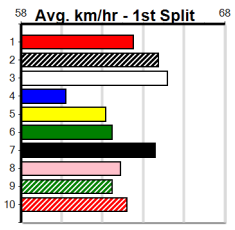

SPORTSBET SET A DEPOSIT LIMIT

Distance: 450m, Race Type: Grade 5 T3, Total Prizemoney: $1,530
1st: $1,000, 2nd: $320, 3rd: $160, 4th: $50

7
12:59PM
(VIC time)

Watchdog Tips: 0 0 0 0 Bet:

Main table containing race details for 10 races (TORNADO JACK [5] to MISS YOUR KISS [5] Res.). Each row includes race number, name, date, track, time, BON, Margin, 1st/2nd (Time), PIR, Checked, Comment, W/R, Split 1, S/P, Grade, and a Winning Boxes table.