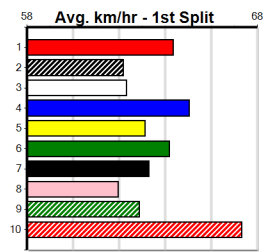

1

2

3

4

5

TUDOR ELECTRICAL

Distance: 390m, Race Type: Grade 5 T3, Total Prizemoney: \$1,530
1st: \$1,000, 2nd: \$320, 3rd: \$160, 4th: \$50

Watchdog Tips: