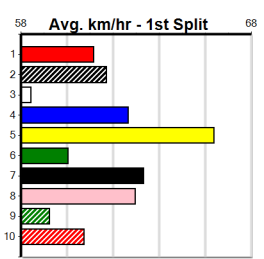

Ballarat
2
11:28AM
(VIC time)

SPORTSBET EVERY DOG HAS ITS DAY

Distance: 390m, Race Type: Tier 3 - Maiden, Total Prizemoney: $1,530
1st: $1,000, 2nd: $320, 3rd: $160, 4th: $50

Watchdog Tips: ☐ ☐ ☐ ☐ ☐ ☐ Bet: ☐

Form Box	Wgt	Dist	Track	Date	Time	BON	Margin	1st/2nd (Time)	PIR	Checked	Comment	WR	Split 1	S/P	Grade

1

AUTUMN ANGEL [M]

F Bitch Dec-21 Sire: BUCKLE UP WES Dam: LANCOME LADY Trainer: Thomas Boehmke (Nareewillock)

Owner(s): H Boehmke
Winning Distances: < 300m (0) 300 - 399m (0) 400 - 499m (0) 500 - 599m (0) 600 - 699m (0) > 700m (0)

Winning Weights:

4th (1)	25.5	425	BEN	R1	16-Oct-24	24.74	24.12	4.00L NORM'S PRINCESS (24.47)	Q/233				6.74	$50.80	M
3rd (8)	26.0	425	BEN	R1	23-Oct-24	24.75	24.02	6.50L STARTING OUT (24.30)	M/465				6.84	$31.10	T3-M
2nd (5)	26.2	425	BEN	R2	29-Oct-24	24.71	24.05	0.50L DALE'S CORNER (24.68)	Q/111				6.66	$6.20	M
7th (4)	26.1	425	BEN	R1	04-Nov-24	25.46	23.81	17.00 TAMMY ROAD (24.29)	M/676				6.73	$10.30	T3-M
3rd (6)	26.4	425	BEN	R1	13-Nov-24	25.00	24.27	1.00L THERMAL SMOKE (24.93)	Q/212				6.75	$10.10	T3-M
5th (4)	26.4	425	BEN	R1	11-Dec-24	25.40	24.14	7.50L HIGHLAND JILL (24.89)	Q/255				6.77	$11.50	T3-M
7th (6)	26.3	410	HOR	R2	13-Dec-24	25.11	23.27	27.00 FLEETWOOD ODIN (23.27)	Q/56				11.19	$38.20	M
4th (8)	26.3	390	BAL	R11	24-Dec-24	22.79	22.09	5.00L NOAH DEAR (22.46)	M/65				8.77	$53.50	T3-M

Last 3 wins NOT included above

Box History

Bx	1st	2nd	3rd	4th	5th	6th	7th	8th
1								
2				1				
3			1					
4					1		1	
5		1						
6			1					1
7								1
8			1	2				

Prize Best $1050.00
Starts 22.79(8)-24/12/24
Trk/Dts 15-0-1-2
APM 1-0-0-0
575

2

COWBOY COLD [M] Biks

BD Dog Nov-22 Sire: BELLA INFRARED Dam: MEPUNGA MOLLY Trainer: William Donlon (Burnbank)

Owner(s): G Farrugia
Winning Distances: < 300m (0) 300 - 399m (0) 400 - 499m (0) 500 - 599m (0) 600 - 699m (0) > 700m (0)

Winning Weights:

6th (3)	31.5	425	BEN	R2	02-Aug-24	24.81	23.70	14.00 KRAKEN WHISKY (23.83)	M/556				6.77	$17.80	M
5th (6)	32.1	425	BEN	R1	16-Aug-24	24.78	23.83	7.50L RED EMPEROR (24.27)	M/435				6.78	$46.40	M
2nd (2)	32.5	450	BAL	R1	25-Aug-24	26.00	25.50	4.25L DECORATED (25.71)	M/222				6.73	$2.80	T3-M
7th (8)	32.6	400	GEL	R2	06-Sep-24	23.72	22.68	13.00 PAW KATTIA (22.86)	M/58				8.81	$12.70	M
4th (4)	32.7	390	BAL	R2	09-Sep-24	22.96	22.01	4.75L BOMB KIRK (22.64)	M/33				8.84	$6.50	T3-M
4th (2)	32.4	390	BAL	R1	16-Sep-24	23.19	22.20	3.25L ASTON VERGARA (22.98)	M/22		VO		8.51	$2.20	T3-M
ST (-)	31.9	390	BAL		21-Oct-24	22.96		2.75L Trial Not Cleared	M/22		2of4		8.53		ST
ST (-)	32.4	390	BAL		09-Dec-24	22.63		1.00L Trial Cleared	M/43		4of4		8.42		ST

Last 3 wins NOT included above

Box History

Bx	1st	2nd	3rd	4th	5th	6th	7th	8th
1								
2		1		1				
3							1	
4				1				
5								
6					1			
7								
8								1

Prize Best $420.00
Starts 22.96(4)-9/9/24
Trk/Dts 6-0-1-0
APM 2-0-0-0
188