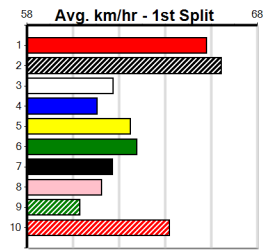

Ballarat
10
1:54PM
(VIC time)

BALLARAT GREYS BINGO EVERY SUNDAY

Distance: 390m, Race Type: Tier 3 - Grade 7, Total Prizemoney: $1,530
1st: $1,000, 2nd: $320, 3rd: $160, 4th: $50

Watchdog Tips: ☐ ☐ ☐ ☐ ☐ Bet: ☐

HARLEY RIOT [7]
BK Bitch Jul-21 Sire: FERNANDO BALE Dam: MYSTIC RIOT Trainer: Colin Bermingham (Mount Mercer)
Owner(s): S Camden-bermingham
Winning Distances: < 300m (0) 300 - 399m (1) 400 - 499m (0) 500 - 599m (0) 600 - 699m (0) > 700m (0)
Winning Weights: 24.8(1)

Rank	Sex	Age	Dist	Track	Date	Time	BON	Margin	1st/2nd (Time)	PIR	Checked	Comment	WR	Split 1	S/P	Grade
3rd	(6)	25.1	390	WBL	R1	07-Mar-24	22.52	21.79	4.75L ASTON BAHT (22.20)	M/33	.	.	.	8.78	$7.70	M
3rd	(4)	25.1	390	BAL	R1	13-Mar-24	22.97	22.09	6.50L CAR WASH CHAOS (22.54)	S/44	.	.	.	8.76	$3.60	M
2nd	(4)	25.1	410	HOR	R1	19-Mar-24	23.68	23.01	7.50L PASSING (23.19)	M/22	.	.	.	10.57	$5.00	M
5th	(6)	25.1	400	GEL	R4	25-Mar-24	23.20	22.68	6.00L DARK LIGHTNING (22.81)	M/35	.	.	.	8.73	$3.20	M
ST (-)	24.9	390	BAL		18-Nov-24	22.57			0.01L Trial Cleared	M	.	1of1	.	.	.	ST
1st	(2)	24.8	390	WBL	R1	25-Nov-24	22.60	22.27	1.5L NOAH DEAR (22.69)	M/21	.	.	.	8.60	$2.00	M
7th	(7)	24.9	410	HOR	R3	03-Dec-24	24.16	23.06	8.50L FAR OUT SCOUT (23.59)	S/34	.	.	.	10.41	$7.30	7
5th	(6)	25.2	410	HOR	R2	10-Dec-24	24.09	23.06	7.00L MAXIMUM HUGHES (23.63)	M/34	.	.	.	10.48	$14.90	7

Last 3 wins NOT included above

Bx	1st	2nd	3rd	4th	5th	6th	7th	8th
1								
2	1							
3								
4		1	1					
5								
6			1		2			
7								1
8			1					

Prize Best	$2300.00
Starts	22.97(4)-13/3/24
Trk/Dts	8-1-1-3
APM	1-0-0-1
	1060

SPECIAL PLAYS [7]
BD Bitch Jan-23 Sire: TOMMY SHELBY Dam: SHE CAN EXCITE Trainer: Nicole Salna (Anakie)
Owner(s): C Capuano
Winning Distances: < 300m (0) 300 - 399m (0) 400 - 499m (1) 500 - 599m (0) 600 - 699m (0) > 700m (0)
Winning Weights: 26.6(1)

Rank	Sex	Age	Dist	Track	Date	Time	BON	Margin	1st/2nd (Time)	PIR	Checked	Comment	WR	Split 1	S/P	Grade
2nd	(7)	25.8	400	GEL	R2	27-Sep-24	23.04	22.22	5.00L LIGHTNING RANGE (22.70)	S/32	.	.	.	8.61	$5.60	M
7th	(3)	26.2	400	GEL	R1	02-Nov-24	23.82	22.24	16.00 MY BOY PARKER (22.75)	S/76	.	.	.	8.91	$3.40	M
3rd	(3)	26.3	400	GEL	R1	26-Nov-24	22.95	22.58	3.75L MADDY GIBLET (22.70)	M/22	.	.	.	8.46	$7.80	M
2nd	(6)	27.0	400	GEL	R2	10-Dec-24	23.15	22.51	3.00L SELL YOUR SOUL (22.96)	M/22	.	.	.	8.47	$4.90	M
2nd	(4)	26.5	400	GEL	R1	20-Dec-24	22.97	22.43	2.25L LEVIATHAN (22.82)	Q/11	.	.	.	8.33	$12.40	M
1st	(6)	26.6	400	GEL	R2	24-Dec-24	23.17	22.49	1.25L SEEK TO FLY (23.26)	S/11	.	SW	.	8.58	$3.40	M

Last 3 wins NOT included above

Bx	1st	2nd	3rd	4th	5th	6th	7th	8th
1								
2								
3			1					1
4		1						
5								
6	1	1						
7		1						
8								

Prize Best	$2520.00
Starts	FSH
Trk/Dts	6-1-3-1
APM	0-0-0-0
	2280