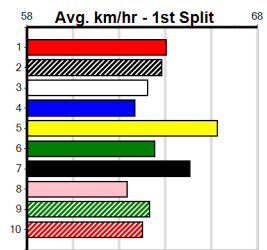

A1 SIGNAGE

Distance: 390m, Race Type: Grade 5 T3, Total Prizemoney: $1,530
1st: $1,000, 2nd: $320, 3rd: $160, 4th: $50

Watchdog Tips: [ ] [ ] [ ] [ ] Bet: [ ]

Form Box Wgt Dist Track Date Time BON Margin 1st/2nd (Time) PIR Checked Comment W/R Split 1 S/P Grade

LEKTRA FRED [5]
BK Dog Apr-22 Sire: HOUDINI BOY Dam: LEKTRA JENA
Owner(s): WETZEL (SYN), S Wetzels, H Wetzels
Trainer: Shane Wetzels (Northwood)
Winning Distances: < 300m (0) 300 - 399m (4) 400 - 499m (1) 500 - 599m (0) 600 - 699m (0) > 700m (0)
Winning Weights: 30.3(1) 30.4(1) 30.8(1) 31.2(1) 31.4(1)
Box History table and Prize Best Starts table included.

CRACKERJACK BERN [5]
BK Dog Nov-20 Sire: BERNARDO Dam: MAXIMUM OAKS
Owner(s): C Davis
Trainer: Craig Davis (Melton West)
Winning Distances: < 300m (0) 300 - 399m (5) 400 - 499m (6) 500 - 599m (0) 600 - 699m (0) > 700m (0)
Winning Weights: 28.6(1) 28.7(1) 28.8(1) 29.3(1) 29.5(1) 29.9(1) 30.5(1) 30.7(1) 31.0(1) 31.1(1) 31.6(1)
Box History table and Prize Best Starts table included.

PALTROW BALE (NSW)[5]
WBK Bitch Oct-21 Sire: NEED MY MONEYNOW Dam: DYNA GERTIE
Owner(s): T Kennedy-harris
Trainer: Luke Harris (Devon Meadows)
Winning Distances: < 300m (0) 300 - 399m (6) 400 - 499m (2) 500 - 599m (0) 600 - 699m (0) > 700m (0)
Winning Weights: 25.8(1) 25.9(1) 26.0(1) 26.1(1) 26.3(1) 26.4(1) 26.7(1) 27.3(1)
Box History table and Prize Best Starts table included.

PEACHES [5]
BK Bitch Jan-22 Sire: MEPUNGA BLAZER Dam: HELEN'S MATE
Owner(s): D Klemke
Trainer: Dallan Klemke (Lara)
Winning Distances: < 300m (0) 300 - 399m (0) 400 - 499m (4) 500 - 599m (0) 600 - 699m (0) > 700m (0)
Winning Weights: 29.3(1) 30.1(1) 31.2(1) 31.5(1)
Box History table and Prize Best Starts table included.

IMPRESARIO (NSW)[5]
BK Dog Apr-20 Sire: ASTON DEE BEE Dam: RAGADEEN
Owner(s): J Formosa
Trainer: Jason Formosa (Heathcote)
Winning Distances: < 300m (0) 300 - 399m (5) 400 - 499m (5) 500 - 599m (0) 600 - 699m (0) > 700m (0)
Winning Weights: 33.8(2) 33.9(1) 34.1(1) 34.2(3) 34.3(2) 34.5(1)
Box History table and Prize Best Starts table included.

1

2

3

4

5