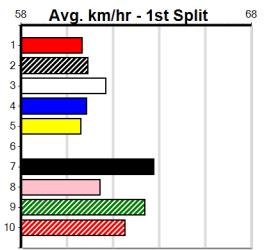

(VIC time)

14 RACES TODAY

Distance: 390m, Race Type: Tier 3 - Maiden, Total Prizemoney: $1,530
1st: $1,000, 2nd: $320, 3rd: $160, 4th: $50

Watchdog Tips:

☐ ☐ ☐ ☐ ☐ ☐

Bet:

Form Box Wgt Dist Track Date Time BON Margin 1st/2nd (Time) PIR Checked Comment W/R Split 1 S/P Grade

BLINDING FAITH [M]

RBD Bitch Jan-23 Sire: **FERAL FRANKY** Dam: **BLOCK STAR** Trainer: **Margery Quick (Haddon)**

Owner(s): M Quick

Winning Distances: < 300m (0) 300 - 399m (0) 400 - 499m (0) 500 - 599m (0) 600 - 699m (0) > 700m (0)

Winning Weights:

7th (1)	27.9	300	HVL	R1	27-Oct-24	17.59	16.41	11.00 MUMS PEARL (16.85)	M/6		4.10	$8.40	M
3rd (3)	27.6	300	HVL	R1	10-Nov-24	17.62	16.61	4.75L WHITE IVERSON (17.29)	M/3		4.08	$48.70	M
3rd (5)	27.4	390	BAL	R2	14-Nov-24	23.12	22.16	4.50L FINAL EPISODE (22.81)	M/32		8.67	$4.50	T3-M
5th (5)	27.5	390	BAL	R9	18-Nov-24	23.49	22.32	12.00 MOBILE LAD (22.70)	M/64		8.86	$21.80	T3-M
8th (5)	27.2	390	WBL	R3	25-Nov-24	23.65	22.27	16.00 MINH JACK (22.56)	M/78	V0	9.16	$32.50	M
2nd (4)	26.6	390	BAL	R10	24-Dec-24	22.78	22.09	1.5L JOHN BOY (22.68)	Q/11		8.51	$17.40	T3-M

Last 3 wins NOT included above

Bx	1st	2nd	3rd	4th	5th	6th	7th	8th
1								1
2								
3			1					
4	1							
5			1		1			1
6								
7								
8								

Prize Best	$740.00	
Starts	22.78(4)	-24/12/24
Trk/Dts	6-0-1-2	3-0-1-1
APM	656	

Prize Best	$1000.00	
Starts	22.80(2)	-25/11/24
Trk/Dts	10-0-2-1	6-0-2-1
APM	676	

HARLOW'S BOY [M]

BD Dog May-22 Sire: **FERAL FRANKY** Dam: **ZULU EYES** Trainer: **Sophie Fitzgerald (Blakeville)**

Owner(s): T Monaghan

Winning Distances: < 300m (0) 300 - 399m (0) 400 - 499m (0) 500 - 599m (0) 600 - 699m (0) > 700m (0)

Winning Weights:

4th (8)	29.4	390	BAL	R1	01-Sep-24	23.00	22.35	5.50L HIGHLAND JACK (22.63)	M/53		8.78	$23.10	T3-M
6th (4)	28.8	410	HOR	R1	21-Sep-24	24.19	23.33	11.00 SCOоба STEVE (23.43)	M/44		10.68	$19.80	M
4th (5)	29.3	390	BAL	R1	14-Oct-24	23.14	22.18	5.50L STILTON INDIE (22.76)	M/43	R	8.77	$20.00	T3-M
6th (8)	29.3	425	BEN	R1	19-Oct-24	25.37	24.08	14.00 WHATEVER JIMMY (24.41)	M/665		6.97	$7.00	M
8th (7)	29.5	425	BEN	R1	26-Oct-24	25.16	24.08	11.00 JAZZY HOPE (24.42)	M/768		6.96	$32.70	M
2nd (3)	28.9	390	BAL	R1	07-Nov-24	22.81	22.07	1.75L PAW CASSIAN (22.69)	M/11		8.53	$36.70	M
2nd (4)	29.2	390	BAL	R2	14-Nov-24	22.92	22.16	1.75L FINAL EPISODE (22.81)	Q/11		8.52	$3.70	T3-M
5th (2)	29.2	390	BAL	R1	25-Nov-24	22.80	22.22	7.00L NAUGHTY NORM (22.34)	M/44		8.62	$4.90	T3-M

Last 3 wins NOT included above

Bx	1st	2nd	3rd	4th	5th	6th	7th	8th
1				1				
2					1			
3	1							
4	1					1		
5				1				
6								
7						1		1
8					1			

Prize Best	$1000.00	
Starts	22.80(2)	-25/11/24
Trk/Dts	10-0-2-1	6-0-2-1
APM	676	

Prize Best	$1000.00	
Starts	22.80(2)	-25/11/24
Trk/Dts	10-0-2-1	6-0-2-1
APM	676