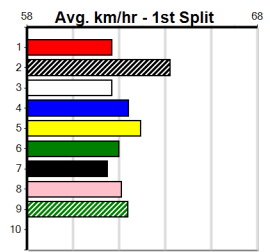

TOWN & COUNTRY LINE MARKING

Distance: 450m, Race Type: Tier 3 - Grade 7, Total Prizemoney: $1,530
1st: $1,000, 2nd: $320, 3rd: $160, 4th: $50

Watchdog Tips: [ ] [ ] [ ] [ ] [ ] Bet: [ ]

Form Box Wgt Dist Track Date Time BON Margin 1st/2nd (Time) PIR Checked Comment W/R Split 1 S/P Grade

REIKO VENUS [7]
BK Bitch Mar-22 Sire: ORSON ALLEN Dam: STAR REIKO
Owner(s): Reiko (SYN), A Fry, J Fry
Trainer: Ashleigh Fry (Haddon)
Winning Distances: < 300m (0) 300 - 399m (0) 400 - 499m (1) 500 - 599m (0) 600 - 699m (0) > 700m (0)
Winning Weights: 28.0(1)
Box History table and Prize Best Starts Trk/Dts APM summary.

PAW VANCOUVER (NSW)[7]
BD Bitch Feb-23 Sire: CHRISTO BALE Dam: WINNIE ALLEN
Owner(s): B Wheeler
Trainer: Daniel Gibbons (Avalon)
Winning Distances: < 300m (0) 300 - 399m (0) 400 - 499m (1) 500 - 599m (0) 600 - 699m (0) > 700m (0)
Winning Weights: 27.7(1)
Box History table and Prize Best Starts Trk/Dts APM summary.

DINOSAUR [7]
BK Dog Jul-22 Sire: SH AVATAR Dam: FAIRYTALE WISH
Owner(s): C Capuano
Trainer: Chloe Dew (Anakie)
Winning Distances: < 300m (0) 300 - 399m (0) 400 - 499m (1) 500 - 599m (0) 600 - 699m (0) > 700m (0)
Winning Weights: 30.9(1)
Box History table and Prize Best Starts Trk/Dts APM summary.

MAJESTIC GEORGE [7]
BK Dog Apr-21 Sire: BORAT Dam: DYNA FAME
Owner(s): C Hose
Trainer: Cody Hose (Lara)
Winning Distances: < 300m (0) 300 - 399m (1) 400 - 499m (0) 500 - 599m (0) 600 - 699m (0) > 700m (0)
Winning Weights: 29.1(1)
Box History table and Prize Best Starts Trk/Dts APM summary.

PICHOLA RALPHY (NSW)[7]
BK Dog Feb-23 Sire: FERAL FRANKY Dam: UNLEASH THE FUN
Owner(s): M Marshall
Trainer: Matthew Marshall (Darley)
Winning Distances: < 300m (0) 300 - 399m (0) 400 - 499m (1) 500 - 599m (0) 600 - 699m (0) > 700m (0)
Winning Weights: 30.6(1)
Box History table and Prize Best Starts Trk/Dts APM summary.

1

2

3

4

5