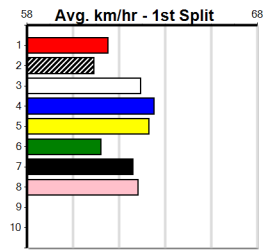

SWEET NETTY'S CATERING

Distance: 545m, Race Type: Grade 5 T3, Total Prizemoney: $1,740
1st: $1,150, 2nd: $360, 3rd: $180, 4th: $50

Watchdog Tips:

Bet:

Form Box Wgt Dist Track Date Time BON Margin 1st/2nd (Time) PIR Checked Comment W/R Split 1 S/P Grade

PALDRON BALE (NSW)[5]
BKBD Dog Mar-22 Sire: FERNANDO BALE Dam: HOUSTON BALE
Owner(s): B Wheeler
Trainer: Samantha Grenfell (Anakie)
Winning Distances: < 300m (0) 300 - 399m (0) 400 - 499m (1) 500 - 599m (2) 600 - 699m (0) > 700m (0)
Winning Weights: 30.6(1) 31.6(1) 31.7(1)
8th (6) 30.6 660 BEN R8 04-Oct-24 38.68 37.63 12.00 ETHANOL VOLUME (37.91) S/8875 . . . 4.34 $41.40 X45H
2nd (6) 31.0 660 BAL R6 09-Oct-24 38.60 38.54 1.00L JACKPOT JEWEL (38.54) M/4221 . . . V0 12.96 $43.70 5
6th (4) 31.4 600 MEP R7 16-Oct-24 35.23 34.58 8.00L PAW ULTRA (34.70) S/6666 . . . . 9.47 $19.50 RWH
5th (1) 31.5 595 SAP R6 28-Oct-24 34.68 34.07 7.50L PAW BODHI (34.16) M/4333 . . . . 9.42 $19.50 RWH
7th (7) 31.6 525 MEA R12 16-Nov-24 30.76 29.66 8.50L REV ROSE (30.19) S/7677 . . . . 5.33 $35.10 5
2nd (2) 32.0 460 GEL R8 26-Nov-24 26.19 25.91 0.75L SHOWGIRL SHIRLEY (26.13) S/654 . . . . 6.84 $5.30 5
5th (3) 31.3 515 SAP R12 02-Dec-24 30.23 29.53 7.00L FIGHTING BOXER (29.76) S/7555 . . . . 5.24 $4.60 5NP
5th (8) 31.9 390 BAL R3 09-Dec-24 23.01 22.11 5.00L DERNANCOURT (22.67) S/86 . . . . 8.84 $2.00 T3-5
Last 3 wins NOT included above
1st (1) 30.6 450 BAL R2 06-May-24 25.77 25.55 2.50L IMPALA BALE (25.94) Q/111 . . . . 6.78 $5.30 T3-M
1st (3) 31.7 595 SAP R4 02-Sep-24 35.06 34.61 3.75L MR. DRIFTER (35.31) M/1111 . . . . 9.45 $1.60 RW
1st (6) 31.6 515 SAP R5 09-Sep-24 30.02 29.69 0.025 BLACK IN STYLE (30.02) M/5444 . . . . 5.43 $3.60 X67
Box History
Bx 1st 2nd 3rd 4th 5th 6th 7th 8th
1 1 1 1 1 3
2 2 1 1
3 1 1 1 1
4 1 1 1 1
5 1 1 1 1 1
6 1 1 1 2 1 1 1
7 1 2 1 1 2
8 1 1 1
Prize Best $14160.00
Starts FSTD
Trk/Dts 37-3-7-2
APM 0-0-0-0 5891