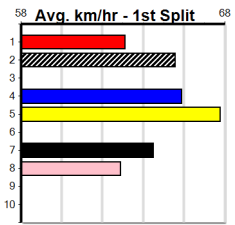

Horsham

LOCKS CONSTRUCTIONS

Distance: 485m, Race Type: Mixed 4/5, Total Prizemoney: \$3,875
1st: \$2,600, 2nd: \$800, 3rd: \$400, 4th: \$75

7

3:52PM

(VIC time)

FLED THE SCENE (4) will find this easier than his most recent racing and he has a good record here. LYRICAL LASSY (7) has the speed to cross and lead and she will give a great sight in front. CANYA AMY (5) is a classy stayer and can threaten late