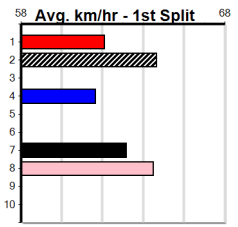

Horsham

SPORTSBET FINAL

Distance: 485m, Race Type: Maiden, Total Prizemoney: $3,340
1st: $2,230, 2nd: $690, 3rd: $345, 4th: $75

1

2:00PM
(VIC time)

ULTIMATE BLEND (7) has hit the scoreboard in both runs and she will be prominent throughout.
AUNTIE AMBER (4) can charge to the line and the small field will definitely help today. MOONLIGHT MILLER (5) must be respected

Watchdog Tips: **7** **4** **5** **2** **Bet:** **Win 7**

Form	Box	Weight	Dist	Track	Date	Time	BON	Margin	1st/2nd (Time)	PIR	Checked	Comment	W/R	Split 1	S/P	Grade	
1 BLACK REALITY [M] <i>Steady to date, needs to find plenty, tested</i> $12.00																	
BK	B	Jul-22			ASTON RUPEE		WHAT A SURPRISE										
Trainer: William Robertson (St Arnaud)																	
4th	(6)	27.3	400	WGL	R3	04-Oct-24	23.74	22.71	6.50	ROSE OPAL (23.31)	M/56	.	.	.	8.51	$3.30	M
5th	(7)	28.1	400	WGL	R2	26-Nov-24	23.94	22.27	18.00	BETTY'S GARDEN (22.74)	M/55	.	.	.	8.84	$8.00	M
4th	(6)	28.1	425	BEN	R2	18-Dec-24	25.03	24.15	10.00	LARCADIA BELLE (24.35)	S/755	.	.	.	6.87	$12.10	T3-M
7th	(2)	27.7	390	BAL	R11	24-Dec-24	22.94	22.09	7.00	LNOAH DEAR (22.46)	M/86	.	.	.	8.79	$16.30	T3-M
Owner(s): AS TIME GOES BY (SYN), J D'altorio, R Francis, G Barbara, E Barbara																	
2 HI GOOD THANKS [M] <i>Far from disgraced last time, can run a drum</i> $4.00																	
BK	B	Sep-22			ASTON RUPEE		DISTINCT										
Trainer: Michael Callanan (Wonwondah)																	
7th	(7)	26.4	350	HVL	R2	25-Oct-24	20.53	19.78	8.50	SLAY QUEEN MOLLY (19.94)	M/7	.	.	.	6.81	$26.50	T3-M
3rd	(6)	26.6	400	GEL	R2	05-Nov-24	23.17	22.46	3.25	PICHOLA RALPHY (22.94)	M/23	.	.	.	8.58	$18.20	M
7th	(3)	27.0	350	HVL	R1	11-Nov-24	20.20	19.38	5.50	LKING PLUM (19.85)	M/7	.	.	.	6.85	$10.20	M
2nd	(8)	25.8	410	HOR	R2	13-Dec-24	23.70	23.27	6.50	FLEETWOOD ODIN (23.27)	M/33	.	.	.	10.51	$10.80	M
Owner(s): The MOLT Group (SYN), M Callanan, O Dixon, T Hanrahan																	
3 *** VACANT BOX ***																	
Trainer: Owner(s):																	
4 AUNTIE AMBER [M] <i>Powerful type, can find the rail early, threat</i> $4.80																	
BK	B	Nov-22			BERNARDO		HUSKY FLYER										
Trainer: Rodney Clark (Echuca Village)																	
3rd	(8)	30.0	425	BEN	R1	29-Nov-24	24.52	23.63	4.00	FEIKUAI CALVIN (24.24)	S/653	.	.	.	6.97	$13.90	M
4th	(2)	30.2	410	HOR	R1	03-Dec-24	23.81	23.06	10.00	LDESIRED (23.11)	S/65	.	.	.	10.85	$5.40	M
2nd	(6)	30.2	410	HOR	R1	10-Dec-24	23.74	23.06	4.25	LTHUNDERSTONE (23.45)	S/85	.	.	.	10.90	$21.90	M
6th	(8)	30.1	410	HOR	R1	27-Dec-24	24.59	23.28	14.00	LTURN THE TIDE (23.67)	M/87	.	.	.	11.43	$5.90	M
Owner(s): ECHUCA SUNSHINE (SYN), R Clark, M Lord, K Tung, M Tung, B Lord																	
5 MOONLIGHT MILLER [M] <i>Litter mate to the pink, watch betting moves</i> $3.60																	
BK	D	Jun-23			COSMIC RUMBLE		MY GIRL KIZZY										
Trainer: Matthew Lanigan (Rowsley)																	
Owner(s): L Gore																	
6 *** VACANT BOX ***																	
Trainer: Owner(s):																	
7 ULTIMATE BLEND [M] <i>Solidly placed in both runs, danger if crosses</i> $3.00																	
BK	B	Apr-23			AUSSIE INFRARED		FRANK'S GIRL										
Trainer: Matthew Lanigan (Rowsley)																	
2nd	(2)	24.7	390	BAL	R1	13-Dec-24	22.68	22.19	7.00	PAW OLYSLAGERS (22.19)	M/32	.	.	.	8.79	$2.40	M
2nd	(3)	24.5	390	WBL	R1	19-Dec-24	22.59	21.82	2.75	LBRIELLE (22.41)	M/33	.	.	.	8.72	$3.10	M
Owner(s): S Philp																	
8 MOONLIGHT RIVER [M] <i>*** SCRATCHED ***</i> $99.00																	
BK	D	Jun-23			COSMIC RUMBLE		MY GIRL KIZZY										
Trainer: Matthew Lanigan (Rowsley)																	
Owner(s): L Gore																	
9 *** NO RESERVE ***																	
Trainer: Owner(s):																	
10 *** NO RESERVE ***																	
Trainer: Owner(s):