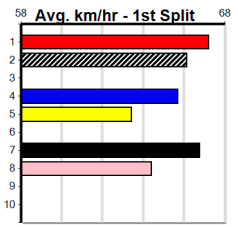

Horsham

HORSHAM DOORS & GLASS

Distance: 410m, Race Type: Mixed 4/5, Total Prizemoney: $3,360
1st: $2,250, 2nd: $690, 3rd: $345, 4th: $75

4

2:52PM

(VIC time)

PAW YONDER (1) has been racing well up the straight of late and he is drawn to make every post a winner. UDANI BALE (2) loves this track and he should follow the red through early on. PAW JULIA (4) can run a cheeky race.

Watchdog Tips:

1

2

4

8

Bet:

Win 1

Form Box Weight Dist Track Date Time BON Margin 1st/2nd (Time) PIR Checked Comment W/R Split 1 S/P Grade

1 PAW YONDER (NSW)[5] *In form, drawn to lead, hard to reel in*
RBD D Jul-22 DYNA TRON **HADEEL BALE** **BEST BET $2.80**

7th (7)	34.0	390	WBL	R11	21-Nov-24	22.63	21.81	6.50	KRAKEN TURBO (22.19)	M/67	.	.	.	8.84	$13.30	X45
1st (3)	34.5	350	HVL	R6	29-Nov-24	19.52	19.46	0.75	LHOWE PIE (19.57)	Q/1	.	.	SW	6.52	$1.40	T3-5
2nd (1)	34.7	350	HVL	R6	13-Dec-24	19.68	19.52	0.50	BUSTER'S DREAM (19.65)	M/3	.	.	.	6.60	$1.80	T3-5
1st (3)	34.8	300	HVL	R12	22-Dec-24	16.62	16.54	0.50	LEVEN CHANCE (16.64)	M/3	.	.	.	3.89	$2.40	5

Owner(s): B Wheeler

Winning Boxes

1	2	3	4	5	6	7	8
2	1	1					
Prize				$13,260.63			
Best				23.52			
Starts				17-6-4-1			
Trk/Dst				3-1-0-1			
APM				$7777			

2 UDANI BALE (NSW)[4] *Great record here, gets the gun run, main danger*
LTBD D Apr-21 FERAL FRANKY **DYNA CARMEN** **$4.00**

3rd (6)	34.6	410	HOR	R12	26-Nov-24	23.43	22.97	3.5	MOTOR HEAD MAXIM (23.18)	Q/33	.	.	.	10.54	$6.40	5
1st (7)	34.6	410	HOR	R5	03-Dec-24	23.27	23.06	1.75	VELUZA BALE (23.39)	M/11	.	.	.	10.25	$6.80	5
7th (8)	34.6	410	HOR	R5	17-Dec-24	24.11	23.14	7.50	LDUCHESS GEORGIA (23.59)	M/78	.	.	.	10.56	$11.30	X45
2nd (6)	35.0	410	HOR	R9	27-Dec-24	23.59	23.28	1.5	LRSCOE BALE (23.49)	M/42	.	.	.	10.48	$11.00	X45

Owner(s): A Gurry

Winning Boxes

1	2	3	4	5	6	7	8
2	2	2	1	1			
Prize				$40,310.00			
Best				23.39			
Starts				60-14-9-9			
Trk/Dst				26-3-6-4			
APM				$4619			

3 *** VACANT BOX ***

Trainer:
Owner(s):

4 PAW JULIA (NSW)[5] *Small field suits, good turn of foot, threat*
BK B Jul-22 JS FLAMIN ACE **DYNA ADRIA** **$4.60**

3rd (4)	27.9	435	SLE	R5	20-Oct-24	24.84	24.18	2.00	LGALLOPING JESSIE (24.72)	S/642	.	.	.	5.70	$10.90	RW
3rd (8)	27.7	410	HOR	R7	05-Nov-24	23.43	22.93	4.25	LELARA BALE (23.14)	S/64	.	.	.	10.51	$10.00	5
4th (4)	28.2	410	HOR	R6	07-Dec-24	23.73	23.34	6.00	LSHOW CAUSE (23.34)	M/44	.	.	.	10.63	$14.40	X45
3rd (7)	27.7	410	HOR	R5	23-Dec-24	23.77	23.13	9.50	LZORBAS BALE (23.13)	M/54	.	.	.	10.60	$22.90	X45

Owner(s): B Wheeler

Winning Boxes

1	2	3	4	5	6	7	8
2		1	1				
Prize				$8,935.00			
Best				23.39			
Starts				22-4-1-9			
Trk/Dst				8-1-0-4			
APM				$4251			

5 SWANKY CHIC [5] *Needs to lead, too much pace in this event*
BK B Jan-22 TOMMY SHELBY **FLORAL LACE** **$10.00**

2nd (6)	25.7	400	WGL	R11	29-Nov-24	22.86	22.61	3.75	LCOUNTY KILDARE (22.61)	M/22	.	.	SW	8.51	$5.90	5
3rd (7)	25.7	300	HVL	R2	08-Dec-24	16.96	16.47	6.00	LHAIL THE CHIEF (16.56)	Q/1	.	.	.	3.92	$23.90	5
4th (5)	26.0	390	BAL	R4	18-Dec-24	22.51	22.07	3.5	LIMANI (22.28)	M/33	.	.	.	8.54	$41.80	5
6th (8)	26.5	410	HOR	R9	27-Dec-24	24.04	23.28	8.00	LRSCOE BALE (23.49)	M/35	.	.	.	10.48	$17.80	X45

Owner(s): B Dowler

Winning Boxes

1	2	3	4	5	6	7	8
2		1		1	3		
Prize				$11,635.00			
Best				24.04			
Starts				32-7-3-9			
Trk/Dst				1-0-0-0			
APM				$6057			

6 *** VACANT BOX ***

Trainer:
Owner(s):