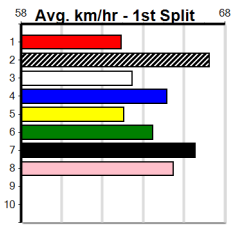

WEBBICON MARINE

Distance: 410m, Race Type: Mixed 6/7, Total Prizemoney: $2,925
1st: $1,950, 2nd: $600, 3rd: $300, 4th: $75

5

3:07PM
(VIC time)

LEONESSA (7) has raced well here to date and she has the speed to cross and lead throughout.
ZIPPING TAMIKA (6) is another who has raced well here to date and she will be very strong in the run home. WITCH OF NOVA (4) is showing promise

Watchdog Tips: **7** **6** **4** **3** **Bet:** **Win 7**