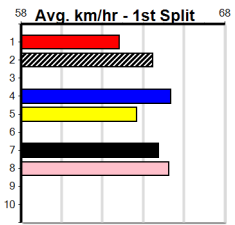

Horsham

CRYMELON KENNELS

Distance: 410m, Race Type: Grade 5, Total Prizemoney: \$2,925
1st: \$1,950, 2nd: \$600, 3rd: \$300, 4th: \$75

3

2:35PM

(VIC time)

ZIPPING SCOOPY (5) returned to form with a strong 23.58 win here and he will appreciate the smaller line-up. HENRY BALE (4) was never headed at Warrnambool and he will be in the mix once again. MORAINÉ BELLA (2) has claims