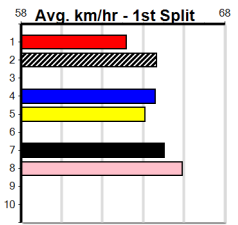

Trainer:
Owner(s):

Horsham

rideforlucy.com.au

Distance: 410m, Race Type: Grade 5, Total Prizemoney: \$2,925
1st: \$1,950, 2nd: \$600, 3rd: \$300, 4th: \$75

10

4:52PM

(VIC time)

IDYLLIC LAYLA (1) can be risky early but she is drawn to settle closer than normal and she may prove too classy for these. GEORGE'S BEST (2) owns a handy 23.39 PB here and he can atone for some luckless runs of late. BIG SUNSHINE (4) has claims