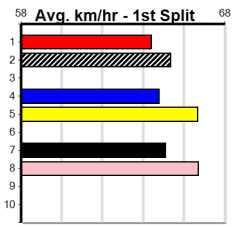

Horsham

WARRACK BUTCHERY

Distance: 410m, Race Type: Grade 5, Total Prizemoney: \$2,925
1st: \$1,950, 2nd: \$600, 3rd: \$300, 4th: \$75

9

4:34PM

(VIC time)

STOJANOVIC (4) was a dynamic 22.57 Geelong winner last time and he will take a power of beating again. MISS MELEE (5) has been placed in two of three here and she will get a cart across early. TALKIN' BLUEY (8) goes well here