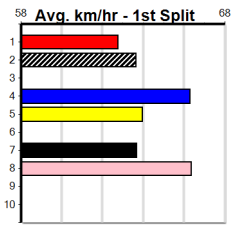

Horsham

SPORTSBET EVERY DOG HAS ITS DAY

Distance: 410m, Race Type: Grade 5, Total Prizemoney: \$2,925
1st: \$1,950, 2nd: \$600, 3rd: \$300, 4th: \$75

11

5:19PM

(VIC time)

FOXY ROXY (1) has won two of four here and she is drawn to make every post a winner. CIRCLE THE SPACE (4) was never headed in his handy 23.57 win here and he will give a nice sight again.