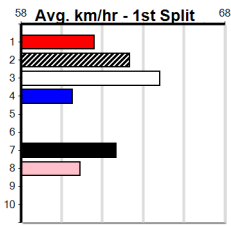

Horsham

CHS GROUP (0-1 WIN)

Distance: 410m, Race Type: Restricted Win, Total Prizemoney: $2,925
1st: $1,950, 2nd: $600, 3rd: $300, 4th: $75

2

2:20PM

(VIC time)

PAW NEBRASKA (3) was smartly placed on debut at Warrnambool and she will be even better for the run. SOLAR EBONY (2) has been placed in seven of 15 here and she can show early speed at times. MAJOR MISTAKE (1) has the good draw.

Watchdog Tips: **3** **2** **1** **5** **Bet:** **Box Quinella 1,2,3 ($10 for 333.33%)**