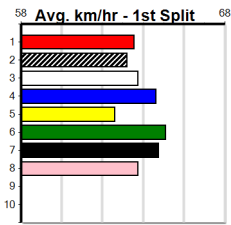

ON-SITE ENGINEERING

Distance: 485m, Race Type: Mixed 6/7, Total Prizemoney: \$3,340
1st: \$2,230, 2nd: \$690, 3rd: \$345, 4th: \$75

6

3:29PM

(VIC time)

PAW FARINA (7) was a dominant 25.40 Warrnambool winner and he is expected to lead throughout again. REIKO WALTER (2) is better than his past few runs and he can work into the mix mid race.