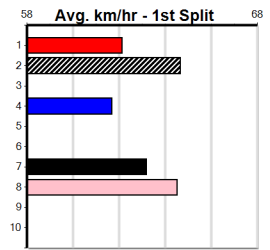

Watchdog Tips: 7 4 5 2 Bet: Win 7

Table with columns: Form Box, Wgt, Dist, Track, Date, Time, BON, Margin, 1st/2nd (Time), PIR, Checked, Comment, W/R, Split 1, S/P, Grade

BLACK REALITY [M] Steady to date, needs to find plenty, tested \$12.00
BK Bitch Jul-22 Sire: ASTON RUPEE Dam: WHAT A SURPRISE
Owner(s): AS TIME GOES BY (SYN), J D'altorio, R Francis, G Barbara, E Barbara
Trainer: William Robertson (St Arnaud)
Winning Distances: < 300m (0) 300 - 399m (0) 400 - 499m (0) 500 - 599m (0) 600 - 699m (0) > 700m (0)
Winning Weights: 4th (2) 27.6 400 WGL R1 20-Sep-24 23.37 22.68 1.5L MRS. SMITH (23.27) M/33 8.58 \$15.70 M
Box History: Bx 1st 2nd 3rd 4th 5th 6th 7th 8th
Prize Best \$200.00 FSH
Starts 6-0-0-0
Trk/Dts 0-0-0-0
APM 140