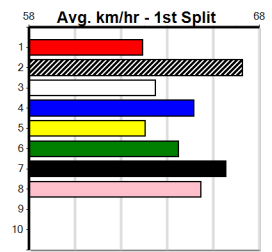

WEBBICON MARINE

Distance: 410m, Race Type: Mixed 6/7, Total Prizemoney: $2,925
1st: $1,950, 2nd: $600, 3rd: $300, 4th: $75

LEONESSA (7) has raced well here to date and she has the speed to cross and lead throughout.
ZIPPING TAMIKA (6) is another who has raced well here to date and she will be very strong in the
run home. WITCH OF NOVA (4) is showing promise

Watchdog Tips:	7	6	4	3	Bet:	Win 7

Form Box	Wgt	Dist	Track	Date	Time	BON	Margin	1st/2nd (Time)	PIR	Checked	Comment	WR	Split 1	S/P	Grade

1

RIVIA AKIRA [7] **$10.00**

BK Bitch **Jul-22** Sire: ALLEN DEED Dam: RIVIA BALE

Owner(s): A Hemingway Trainer: Aroha Hemingway (Rochester)

Winning Distances: < 300m (0) 300 - 399m (0) 400 - 499m (1) 500 - 599m (0) 600 - 699m (0) > 700m (0)

Winning Weights: 28.5(1)

5th (7)	29.2	410	HOR	R3	09-Nov-24	23.71	22.98	2.25L BAG OF SNAGS (23.55)	M/65				10.72	$34.40	7
4th (8)	29.6	300	MBS	R7	12-Nov-24	17.06	16.46	4.50L HALF PAST TWELVE (16.74)					4.65	$8.00	6
5th (1)	29.2	300	MBS	R3	26-Nov-24	17.34	16.71	3.00L SEBEA (17.13)					4.66	$8.00	6
4th (1)	29.0	460	GEL	R5	05-Dec-24	26.18	25.51	3.75L KIWI ICE CUBE (25.93)	Q/222				6.60	$21.70	7
2nd (8)	28.9	425	BEN	R4	14-Dec-24	24.60	24.07	5.50L COLLINDA POPS (24.22)	M/733				6.76	$4.20	7
2nd (4)	29.5	512	MTG	R3	19-Dec-24	30.32	29.85	2.00L YADILLAH SCOUT (30.17)	0				4.50	$2.00 RWH	
4th (7)	29.9	450	SHP	R5	21-Dec-24	25.92	25.56	2.50L GASLIGHT CAPERS (25.76)	S/532				6.87	$12.90 X67	
2nd (2)	30.1	512	MTG	R8	26-Dec-24	30.29	29.95	2.50L REV MICHAEL (30.10)	0				4.60	$5.00 RWF	

Last 3 wins NOT included above

1st (2)	28.5	460	GEL	R3	21-May-24	26.02	25.73	5.00L KENNETH BALE (26.37)	M/111				6.70	$4.80	M

Box History

Bx	1st	2nd	3rd	4th	5th	6th	7th	8th
1					2	1		
2	1	2						
3			1	1			2	1
4	1					1		
5				1				
6		1						2
7			1	2	4			
8		3	1	1				1

Prize Best $6395.00
Starts 23.69(2)-24/9/24
Trk/Dts 32-1-8-4
APM 6-0-3-1
2946

2

SOLAR JESSIE [6] **$12.00**

BK Bitch **Dec-22** Sire: FERAL FRANKY Dam: SOLAR LIFE

Owner(s): V Millington Trainer: Victor Millington (Mt Cole)

Winning Distances: < 300m (0) 300 - 399m (0) 400 - 499m (2) 500 - 599m (0) 600 - 699m (0) > 700m (0)

Winning Weights: 24.3(1) 25.3(1)

2nd (7)	25.1	410	HOR	R3	12-Nov-24	23.50	22.95	3.25L BAG OF SNAGS (23.29)	Q/11			W	10.24	$8.40	7	
2nd (7)	24.5	410	HOR	R2	19-Nov-24	23.57	23.16	1.5L ZIPPING TAMIKA (23.48)	M/11				10.31	$7.00	7	
2nd (4)	24.2	410	HOR	R3	26-Nov-24	23.45	22.97	2.25L PAW PASADENA (23.30)	Q/11				10.32	$6.40 X67		
3rd (8)	24.3	410	HOR	R3	03-Dec-24	23.67	23.06	1.25L FAR OUT SCOUT (23.59)	M/22				10.36	$2.70	7	
1st (1)	24.3	410	HOR	R4	07-Dec-24	23.59	23.34	1.25L PAW ISABELLE (23.67)	Q/11			SW	10.27	$3.40	7	
F (8)	24.5	410	HOR	R3	10-Dec-24	0.00	23.06	NOVA OWEN (23.29)	Q/88			V5	11.29	$3.80 X67		
7th (1)	24.6	410	HOR	R4	23-Dec-24	24.52	23.13	19.00 DESIRED (23.21)	M/36				10.68	$8.30 X67		
7th (5)	24.6	410	HOR	R3	27-Dec-24	24.68	23.28	16.00 LEONESSA (23.58)	M/77				W	11.00	$8.60	6G

Last 3 wins NOT included above

1st (1)	25.3	410	HOR	R3	05-Oct-24	23.95	23.32	3.25L ZINZAN SAMMY (24.17)	M/21				10.54	$16.00	M

Box History

Bx	1st	2nd	3rd	4th	5th	6th	7th	8th
1	2							1
2						1	1	1
3								
4	1							
5				1	1			1
6					1			
7		2						
8			1	1				

Prize Best $5880.00
Starts 23.45(4)-26/11/24
Trk/Dts 16-2-3-1
APM 15-2-3-1
4818