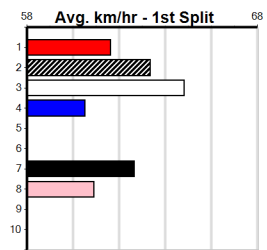

Horsham

2

2:20PM

(VIC time)

CHS GROUP (0-1 WIN)

Distance: 410m, Race Type: Restricted Win, Total Prizemoney: $2,925
1st: $1,950, 2nd: $600, 3rd: $300, 4th: $75

PAW NEBRASKA (3) was smartly placed on debut at Warrambool and she will be even better for the run. SOLAR EBONY (2) has been placed in seven of 15 here and she can show early speed at times. MAJOR MISTAKE (1) has the good draw.

Watchdog Tips: **3** **2** **1** **5** **Bet:** Box Quinella 1,2,3 ($10 for 333.33%)

Box History

Form	Box	Wgt	Dist	Track	Date	Time	BON	Margin	1st/2nd (Time)	PIR	Checked	Comment	WR	Split 1	S/P	Grade	
1	MAJOR MISTAKE [M] Improving type, has the good draw, threat $6.00																
	BK	Bitch			Dec-22												
	Owner(s): B Dowler																
	Sire: ORSON ALLEN Dam: MAJOR SPOILS																
	Trainer: Brian Hodgson (Smythesdale)																
	Winning Distances: < 300m (0) 300 - 399m (0) 400 - 499m (0) 500 - 599m (0) 600 - 699m (0) > 700m (0)																
	Winning Weights:																
	8th (2)	26.0	390	BAL	R3	13-Dec-24	23.09	22.19	11.00	FEROCIOUS CANARY (22.34)	M/77			W	8.84	$22.80	M
	2nd (7)	25.6	410	HOR	R1	27-Dec-24	24.20	23.28	8.00L	TURN THE TIDE (23.67)	M/22				10.71	$17.20	M
	Last 3 wins NOT included above																
<table border="1"> <caption>Box History</caption> <thead> <tr><th>Bx</th><th>1st</th><th>2nd</th><th>3rd</th><th>4th</th><th>5th</th><th>6th</th><th>7th</th><th>8th</th></tr> </thead> <tbody> <tr><td>1</td><td></td><td></td><td></td><td></td><td></td><td></td><td></td><td></td></tr> <tr><td>2</td><td></td><td></td><td></td><td></td><td></td><td></td><td></td><td>1</td></tr> <tr><td>3</td><td></td><td></td><td></td><td></td><td></td><td></td><td></td><td></td></tr> <tr><td>4</td><td></td><td></td><td></td><td></td><td></td><td></td><td></td><td></td></tr> <tr><td>5</td><td></td><td></td><td></td><td></td><td></td><td></td><td></td><td></td></tr> <tr><td>6</td><td></td><td></td><td></td><td></td><td></td><td></td><td></td><td></td></tr> <tr><td>7</td><td></td><td></td><td>1</td><td></td><td></td><td></td><td></td><td></td></tr> <tr><td>8</td><td></td><td></td><td></td><td></td><td></td><td></td><td></td><td></td></tr> </tbody> </table>																	
<table border="1"> <tr><td>Prize Best</td><td colspan="2"></td><td>$520.00</td></tr> <tr><td>Starts</td><td colspan="2">24.20(7)-27/12/24</td><td></td></tr> <tr><td>Trk/Dts</td><td colspan="2">2-0-1-0</td><td></td></tr> <tr><td>APM</td><td colspan="2">1-0-1-0</td><td>0</td></tr> </table>																	
2	SOLAR EBONY [M] Placed in seven of 15 here, danger with luck $4.00																
	BE	Bitch			Dec-22												
	Owner(s): V Millington																
	Sire: FERAL FRANKY Dam: SOLAR LIFE																
	Trainer: Victor Millington (Mt Cole)																
	Winning Distances: < 300m (0) 300 - 399m (0) 400 - 499m (0) 500 - 599m (0) 600 - 699m (0) > 700m (0)																
	Winning Weights:																
	6th (6)	26.0	410	HOR	R1	29-Oct-24	24.26	23.25	10.00	VENETIAN BLUE (23.59)	M/45				10.68	$7.20	M
	5= (5)	26.2	410	HOR	R3	05-Nov-24	23.99	22.93	11.00	IT'S BUBBLE TIME (23.24)	Q/76				10.92	$11.00	MH
	F (3)	26.0	410	HOR	R1	09-Nov-24	0.00	22.98		PAW EDEN (23.47)	M/67		V7		10.87	$13.40	M
2nd (2)	26.2	410	HOR	R1	26-Nov-24	23.74	22.97	0.25L	FLYING TULLY (23.72)	Q/43				10.82	$2.80	M	
2nd (5)	26.2	410	HOR	R2	03-Dec-24	24.17	23.06	3.75L	TOP FLIGHT (23.91)	M/85				11.09	$10.50	M	
2nd (4)	25.9	410	HOR	R1	07-Dec-24	23.81	23.34	0.25L	HUSKY BAILEY (23.80)	M/41		V7		10.81	$4.00	M	
2nd (2)	25.8	410	HOR	R2	23-Dec-24	23.80	23.13	4.00L	PAT CARD (23.52)	Q/22				10.56	$7.80	M	
5th (2)	25.8	410	HOR	R1	27-Dec-24	24.51	23.28	12.00	TURN THE TIDE (23.67)	M/55				11.27	$4.30	M	
Last 3 wins NOT included above																	
<table border="1"> <caption>Box History</caption> <thead> <tr><th>Bx</th><th>1st</th><th>2nd</th><th>3rd</th><th>4th</th><th>5th</th><th>6th</th><th>7th</th><th>8th</th></tr> </thead> <tbody> <tr><td>1</td><td></td><td></td><td></td><td></td><td></td><td></td><td></td><td></td></tr> <tr><td>2</td><td></td><td>3</td><td></td><td></td><td>2</td><td></td><td></td><td></td></tr> <tr><td>3</td><td></td><td></td><td>1</td><td></td><td></td><td></td><td></td><td></td></tr> <tr><td>4</td><td></td><td>1</td><td></td><td>1</td><td></td><td></td><td></td><td>1</td></tr> <tr><td>5</td><td></td><td>1</td><td></td><td></td><td>1</td><td></td><td></td><td></td></tr> <tr><td>6</td><td></td><td></td><td></td><td></td><td></td><td>1</td><td></td><td></td></tr> <tr><td>7</td><td></td><td></td><td></td><td>1</td><td></td><td>1</td><td></td><td></td></tr> <tr><td>8</td><td></td><td></td><td>1</td><td></td><td>1</td><td>1</td><td></td><td></td></tr> </tbody> </table>																	
<table border="1"> <tr><td>Prize Best</td><td colspan="2"></td><td>$3270.00</td></tr> <tr><td>Starts</td><td colspan="2">23.43(3)-1/10/24</td><td></td></tr> <tr><td>Trk/Dts</td><td colspan="2">17-0-5-2</td><td></td></tr> <tr><td>APM</td><td colspan="2">15-0-5-2</td><td>2638</td></tr> </table>