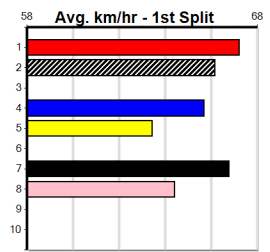

**Watchdog Tips:** 1 2 4 8 **Bet:** Win 1

1

Form Box	Wgt	Dist	Track	Date	Time	BON	Margin	1st/2nd (Time)	PIR	Checked	Comment	WR	Split 1	S/P	Grade
<b>PAW YONDER (NSW)[5]</b>															
In form, drawn to lead, hard to reel in															
RBD Dog Jul-22 Sire: DYNA TRON Dam: HADEEL BALE															
Owner(s): B Wheeler															
Trainer: Robert Camilleri (Lara) <span style="float: right;"><b>\$2.80</b></span>															
Winning Distances: < 300m (0) 300 - 399m (3) 400 - 499m (3) 500 - 599m (0) 600 - 699m (0) > 700m (0)															
Winning Weights: 34.2(1) 34.5(1) 34.8(2) 34.9(2)															
7th (7) 34.3 435 SLE R10 02-Oct-24 25.82 24.44 20.00 GOT THE LOT (24.44) S/556 . . . 5.38 \$9.70 5															
F (3) 34.2 350 HVL R6 06-Oct-24 0.00 19.34 . . . ROB THE BUTCHER (19.54) . . . V7 . . . \$7.90 5															
2nd (2) 34.1 390 SHP R12 14-Oct-24 22.47 21.74 11.00 VERDI (21.74) M/22 . . . 8.41 \$35.90 5															
7th (4) 34.0 435 SLE R11 27-Oct-24 25.24 24.09 9.00 COMPUTER MODEL (24.63) M/455 . . . 5.29 \$5.60 X45															
7th (7) 34.0 390 WBL R11 21-Nov-24 22.63 21.81 6.50L KRAKEN TURBO (22.19) M/67 . . . 8.84 \$13.30 X45															
1st (3) 34.5 350 HVL R6 29-Nov-24 19.52 19.46 0.75L HOWE PIE (19.57) Q/1 . . . SW . . . 6.52 \$1.40 T3-5															
2nd (1) 34.7 350 HVL R6 13-Dec-24 19.68 19.52 0.50L BUSTER'S DREAM (19.65) M/3 . . . 6.60 \$1.80 T3-5															
1st (3) 34.8 300 HVL R12 22-Dec-24 16.62 16.54 0.50L EVEN CHANCE (16.64) M/3 . . . 3.89 \$2.40 5															
Last 3 wins NOT included above															
1st (7) 34.9 410 HOR R11 09-Jul-24 23.52 22.97 3.25L SHE'S ALL GRACE (23.74) M/11 . . . 10.37 \$4.60 X67															
1st (5) 34.9 395 TRA R2 12-Jul-24 22.19 22.16 0.25L MITZI ROCKS (22.20) M/311 . . . SW . . . 3.84 \$3.80 X67H															
1st (4) 34.2 400 WGL R9 27-Sep-24 22.79 22.64 1.00L FLYING HELLCAT (22.86) M/11 . . . 8.37 \$4.30 RW															