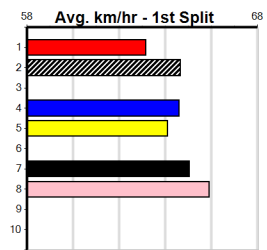

IDYLLIC LAYLA (1) can be risky early but she is drawn to settle closer than normal and she may prove too classy for these. GEORGE'S BEST (2) owns a handy 23.39 PB here and he can atone for some luckless runs of late. BIG SUNSHINE (4) has claims

Watchdog Tips: **1** **2** **4** **8** Bet: Win 1

1

IDYLLIC LAYLA [5] **Powerful type, drawn to settle close, looks good** **$3.40**
BE Bitch Mar-22 Sire: FERNANDO BALE Dam: PRINCESS KIWI Trainer: Nicole Salna (Anakie)
Owner(s): N Salna
Winning Distances: < 300m (0) 300 - 399m (0) 400 - 499m (4) 500 - 599m (0) 600 - 699m (0) > 700m (0)
Winning Weights: 25.6(1) 25.7(1) 25.8(1) 26.0(1)
4th (6) 25.7 515 SAP R9 21-Oct-24 30.21 29.38 3.25L WANDANA LAD (29.98) M/4554 . . . . 5.29 $3.10 5NP
5th (5) 26.0 400 GEL R12 30-Oct-24 23.70 22.68 12.00 INTER STAR FIRE (22.86) S/85 . . . W 9.05 $5.50 5
6th (1) 25.7 400 GEL R10 02-Nov-24 23.10 22.24 10.00 MICHALIS (22.41) S/77 . . . . 8.94 $45.70 5H
4th (7) 25.6 410 HOR R11 09-Nov-24 23.63 22.98 4.50L PAW CHEYENNE (23.33) S/64 . . . . 10.66 $7.00 T3-5
3rd (6) 26.3 400 GEL R12 30-Nov-24 22.56 22.48 1.25L DASHING JEFF (22.48) M/33 . . . . 8.56 $8.00 5
2nd (3) 26.4 460 GEL R8 05-Dec-24 25.92 25.51 6.00L ZIPPING KERR (25.51) S/533 . . . . 6.76 $4.20 X45
4th (5) 26.1 400 GEL R4 20-Dec-24 23.32 22.43 10.00 BLACKPOOL VIPER (22.63) S/56 . . . . 8.62 $4.80 5
3rd (4) 26.0 400 GEL R4 24-Dec-24 23.03 22.49 0.75L SUMMER SPRITZ (22.99) S/86 . . . . 8.95 $3.40 5
Last 3 wins NOT included above
1st (7) 25.8 410 HOR R10 09-Jul-24 23.43 22.97 4.00L CUDGEE'S WREN (23.70) M/22 . . . . 10.45 $3.20 7
1st (7) 26.0 450 WBL R10 23-Sep-24 25.56 25.56 4.25L AINTREE RAMBLER (25.85) Q/111 . . SW . 6.69 $2.60 X67
1st (4) 25.6 460 GEL R8 07-Oct-24 25.91 25.91 0.25L DOLLAR BUCKS (25.93) M/222 . . SW . 6.70 $24.10 5

2

GEORGE'S BEST (NSW)[5] **Better than form, handy PB here, main danger** **$3.60**
BE Dog Aug-21 Sire: HOOKED ON SCOTCH Dam: KOORINGA THELLY Trainer: Andrea Gurry (Nhili)
Owner(s): A Gurry
Winning Distances: < 300m (0) 300 - 399m (0) 400 - 499m (6) 500 - 599m (1) 600 - 699m (0) > 700m (0)
Winning Weights: 30.2(2) 30.4(1) 30.5(2) 30.7(1) 31.2(1)
6th (1) 30.4 450 SHP R8 17-Oct-24 26.20 25.57 8.00L BROOMBRAE TOMMY (25.65) M/226 . . . . 6.62 $7.50 T3-5
1st (6) 30.7 450 SHP R7 31-Oct-24 25.54 25.48 1.75L RIOT AS ONE (25.66) Q/111 . . SW . 6.57 $2.20 T3-5
1st (1) 30.5 410 HOR R11 12-Nov-24 23.39 22.95 2.00L TINKER CONALL (23.52) Q/22 . . SW . 10.47 $4.70 5NP
5th (6) 30.2 410 HOR R10 19-Nov-24 23.75 23.16 6.50L HE'S GOT SWAG (23.30) S/66 . . . . 10.77 $21.50 5
4th (7) 29.8 390 WBL R11 28-Nov-24 22.67 21.84 8.50L SHE'S RELOADED (22.10) M/67 . . . . 8.83 $11.40 5
6th (3) 30.0 410 HOR R11 03-Dec-24 24.70 23.06 19.00 RUXTON SHINE (23.42) Q/66 . . . . 10.95 $30.20 5
4th (1) 30.5 410 HOR R11 23-Dec-24 23.83 23.13 5.50L VELUZA BALE (23.46) M/24 . . . . 10.50 $6.60 5
7th (5) 30.5 410 HOR R11 27-Dec-24 24.07 23.28 8.50L ZERO KILLER (23.51) S/87 . . . . 10.97 $20.90 5
Last 3 wins NOT included above
1st (8) 30.2 450 BAL R5 15-Mar-24 25.52 25.36 4.00L SUPER SORT (25.80) M/511 . . SW . 6.83 $2.60 X67
1st (3) 30.4 425 BEN R6 08-Jun-24 24.27 24.27 5.50L TOP PRAIRIE (24.65) M/411 . . . . 6.75 $2.20 5
1st (8) 30.5 460 GEL R8 22-Jun-24 26.27 26.08 1.00L ASTON ANGELO (26.33) M/311 . . . . 6.67 $4.30 5