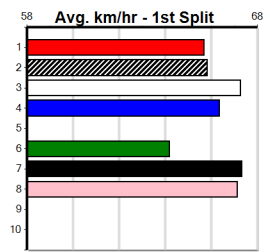

WATTS PRICE ACCOUNTANTS

Distance: 410m, Race Type: Mixed 3/4, Total Prizemoney: $3,360
1st: $2,250, 2nd: $690, 3rd: $345, 4th: $75

GAS LANTERN (8) can make mistakes in her races but she has electric pace once balanced and she can carve out time. ANOTHER HOUDINI (7) has been impressive since resuming and she will be in the firing line throughout. WAR TIME NOVELTY (6) has claims

Watchdog Tips: **8** **7** **6** **3** **Bet:** Box Quinella 6,7,8 ($10 for 333.33%)

1

ORIENTAL OPHELIA [4] Capable but may need it easier, place best **$9.00**
BK Bitch Apr-22 Sire: ORSON ALLEN Dam: ORIENTAL JADE Trainer: Rodney Clark (Echuca Village)
Owner(s): N Hebart
Winning Distances: < 300m (0) 300 - 399m (3) 400 - 499m (5) 500 - 599m (0) 600 - 699m (0) > 700m (0)
Winning Weights: 25.8(1) 25.9(2) 26.1(2) 26.2(1) 26.6(1) 27.4(1)

Box	1st	2nd	3rd	4th	5th	6th	7th	8th
1	2	1	1	1				
2	1	1		3	2			
3	4	1			1			
4					1	1	1	
5				3	1	1	1	1
6			2	1	1	1	1	1
7	1	1	1	1	1	1	2	1
8		1	1	1	1			

Prize Best Starts Trk/Dts APM: $17630.00, 23.37(3)-23/4/24, 46-8-4-4, 24-5-2-3, 5502

2

MAJOR MIKE [4] Needs to lead, too much pace out wide, risky **$12.00**
BK Dog Dec-21 Sire: TOMMY SHELBY Dam: MY LUCKY MIA Trainer: William Hartigan (Haven)
Owner(s): M Pease
Winning Distances: < 300m (0) 300 - 399m (6) 400 - 499m (3) 500 - 599m (0) 600 - 699m (0) > 700m (0)
Winning Weights: 32.2(1) 32.4(1) 32.7(2) 33.0(1) 33.2(1) 33.5(1) 33.6(1) 34.0(1)

Box	1st	2nd	3rd	4th	5th	6th	7th	8th
1	1		4					
2	4		2	1	3	1	1	
3	2	1						1
4	2	2	1	2			1	
5		1	2	1			1	
6		1	3		5	1		
7		2	1			2		
8		2		1	1		1	

Prize Best Starts Trk/Dts APM: $25787.86, 23.40(2)-9/11/24, 56-9-9-14, 11-2-2-2, 5915

3

SUGAR BOWL ROSE [4] Honest type, never far away here, keep safe **$7.50**
BK Bitch Nov-21 Sire: FERAL FRANKY Dam: LITTLE TUBBSY Trainer: Aroha Hemingway (Rochester)
Owner(s): A Hemingway
Winning Distances: < 300m (0) 300 - 399m (6) 400 - 499m (7) 500 - 599m (0) 600 - 699m (0) > 700m (0)
Winning Weights: 27.4(1) 27.8(1) 27.9(1) 28.5(1) 28.6(1) 28.7(3) 28.8(1) 28.9(2) 29.0(1) 29.1(1)

Box	1st	2nd	3rd	4th	5th	6th	7th	8th
1	3	5	3		1		1	2
2	2	2	3	2	1	1	3	1
3	2	2	1	4	4	1		
4	2	1	2	3		2		
5			2		1		2	
6	2	4	2		3			2
7	3	2	1	3	1	2	2	
8	1	2	1	1	2		1	

Prize Best Starts Trk/Dts APM: $33450.00, 23.15(6)-3/12/23, 93-13-18-16, 43-3-13-11, 10816

4

GREEN FLASH [3] *** SCRATCHED *** **$12.00**
F Bitch Apr-22 Sire: ORSON ALLEN Dam: ORIENTAL JADE Trainer: Rodney Clark (Echuca Village)
Owner(s): M Lord
Winning Distances: < 300m (0) 300 - 399m (3) 400 - 499m (6) 500 - 599m (0) 600 - 699m (0) > 700m (0)
Winning Weights: 27.6(1) 27.8(1) 27.9(1) 28.1(1) 28.2(1) 28.5(1) 28.8(2) 29.1(1)

Box	1st	2nd	3rd	4th	5th	6th	7th	8th
1	1	1	1	2				
2	3	2		3				
3		1	1	1		1		
4	2	2	1	1	1			2
5	2	1	2					
6	1		3				1	
7		3	1		2	1	1	1
8		1		4	2			

Prize Best Starts Trk/Dts APM: $38600.00, 23.29(4)-10/9/24, 52-9-11-8, 24-4-6-5, 12440

5

*** VACANT BOX ***

Sire: Dam: Trainer:
Owner(s):
Winning Distances: < 300m (0) 300 - 399m (0) 400 - 499m (0) 500 - 599m (0) 600 - 699m (0) > 700m (0)
Winning Weights:

Box History