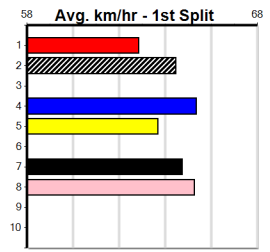

Watchdog Tips: 5 4 2 7 Bet: Win 5

Table with columns: Form Box, Wgt, Dist, Track, Date, Time, BON, Margin, 1st/2nd (Time), PIR, Checked, Comment, W/R, Split 1, S/P, Grade

REV MICHAEL [5] Back in form but this is harder, prefer others \$8.00
BK Dog Mar-22 Sire: SHIMA SHINE Dam: JD REVELATION
Owner(s): D Petersen Trainer: Darren Petersen (Rochester)
Winning Distances: < 300m (0) 300 - 399m (0) 400 - 499m (3) 500 - 599m (2) 600 - 699m (0) > 700m (0)
Winning Weights: 36.5(1) 36.7(1) 37.0(1) 37.1(1) 37.2(1)
1st (4) 37.2 500 BEN R8 20-Nov-24 28.65 28.60 1.75L GET IT DONE (28.76) M/532 . . . SW . 6.87 \$6.10 5
5th (4) 37.7 455 MBR R8 22-Nov-24 25.93 25.51 6.00L MY SILVER SPOON (25.51) M/455 . . . . . 6.81 \$21.70 RW
7th (6) 37.3 500 BEN R6 29-Nov-24 29.01 28.05 5.50L OVER ACHIEVER (28.64) M/667 . . . . . 6.70 \$63.70 5H
4th (4) 36.8 460 GEL R9 05-Dec-24 26.30 25.51 6.50L GRAVY GIRL (25.87) M/455 . . . . . 6.81 \$21.70 RW
5th (4) 37.0 450 SHP R7 09-Dec-24 25.69 25.03 6.00L PAT'S BOY (25.28) M/655 . . . . . 6.86 \$19.30 5
2nd (4) 37.2 512 MTG R4 19-Dec-24 30.11 29.85 0.75L ASTON BRIGHT (30.06) M/754 . . . . . 4.56 \$7.50 RWH
4th (6) 36.7 450 WBL R8 23-Dec-24 26.11 25.79 4.75L LEKTRA LAYLA (25.79) M/754 . . . . . 7.01 \$7.40 5
1st (3) 36.5 512 MTG R8 26-Dec-24 30.10 29.95 2.50L RIVIA AKIRA (30.29) 0 . . . . . 4.57 \$3.50 RWF
Last 3 wins NOT included above
1st (1) 37.1 400 MTG R1 27-Jun-24 23.26 23.08 8.50L RUSTY WHEELS (23.84) 0 . . . . . SAMP 11.04 \$1.75 M
1st (7) 37.0 450 WBL R5 01-Jul-24 25.77 25.65 1.75L BOB DEEDS (25.90) M/221 . . . . . 6.85 \$4.10 X67
1st (5) 36.7 455 MBR R9 25-Oct-24 26.10 25.61 1.00L MALLEE SURPRISE (26.18) . . . . . 8.30 \$8.00 6