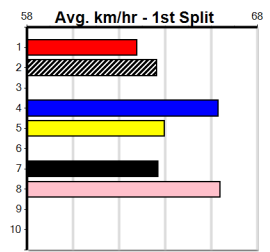

SPORTSBET EVERY DOG HAS ITS DAY

Distance: 410m, Race Type: Grade 5, Total Prizemoney: $2,925
1st: $1,950, 2nd: $600, 3rd: $300, 4th: $75

FOXY ROXY (1) has won two of four here and she is drawn to make every post a winner. CIRCLE THE SPACE (4) was never headed in his handy 23.57 win here and he will give a nice sight again.

Watchdog Tips: 1 4 2 8 Bet: Win 1

Form Box Wgt Dist Track Date Time BON Margin 1st/2nd (Time) PIR Checked Comment W/R Split 1 S/P Grade
FOXY ROXY [5] Good record here, drawn to lead, go close $2.00
BD Bitch Jul-22 Sire: SH AVATAR Dam: FAIRYTALE WISH Trainer: Nicole Salna (Anakie)
Winning Distances: < 300m (0) 300 - 399m (0) 400 - 499m (4) 500 - 599m (1) 600 - 699m (0) > 700m (0)
Winning Weights: 24.2(1) 24.3(1) 24.5(1) 24.6(1) 24.7(1)
5th (4) 24.3 450 WBL R8 23-Sep-24 26.01 25.56 6.50L ELK (25.56) M/555 . . . 6.79 $8.80 5
6th (7) 23.8 525 MEA R4 28-Sep-24 30.97 29.60 9.00L SIMPLY STYLISH (30.35) S/7666 . . . 5.31 $17.10 5
7th (3) 23.5 460 GEL R8 07-Oct-24 26.79 25.91 13.00 IDYLLIC LAYLA (25.91) M/788 . . . 6.88 $23.00 5
6th (3) 23.5 460 GEL R6 15-Oct-24 26.85 25.90 13.00 SUNNY'S ALRIGHT (25.94) M/456 . . . 6.91 $18.60 5
1st (8) 24.2 410 HOR R12 09-Nov-24 23.35 22.98 4.50L UPON BALE (23.65) M/11 . . . 10.36 $6.60 T3-5
5th (1) 24.9 390 BAL R12 13-Nov-24 22.73 22.11 5.00L NATALIE BALE (22.38) M/76 . . . 8.76 $18.50 5
6th (6) 25.2 460 GEL R8 19-Nov-24 26.56 25.83 5.50L SOMETHING CLEVER (26.18) M/765 . . . 6.96 $9.10 X45
2nd (1) 25.9 400 GEL R13 24-Dec-24 22.90 22.49 6.00L PAW LARRY (22.49) M/22 . . . 8.41 $3.90 5
Last 3 wins NOT included above
1st (5) 24.3 400 GEL R9 03-Aug-24 22.99 22.64 2.50L SLINGER (23.16) M/52 . . . 8.77 $5.90 7
1st (8) 24.7 460 GEL R7 20-Aug-24 26.07 25.81 0.50L SHE'S ON BOOST (26.10) M/534 . . . 6.82 $16.40 RW
1st (1) 24.6 515 SAP R10 26-Aug-24 29.93 29.43 1.00L LOCHINVAR PEARL (30.00) M/3222 . SW . 5.21 $9.20 5
Box History
Bx 1st 2nd 3rd 4th 5th 6th 7th 8th
1 1 1 1 1 1 1 1
2 1 1 1 1 1 1 1
3 1 1 1 1 1 1 1
4 1 1 1 1 1 1 1
5 1 1 1 1 1 1 1
6 1 1 1 1 1 1 1
7 1 1 1 1 1 1 1
8 2 1 1 1 1 1 1
Prize Best $8660.00
Starts 23.35(8)-9/11/24
Trk/Dts 22-5-1-3
APM 4-2-0-0 4468