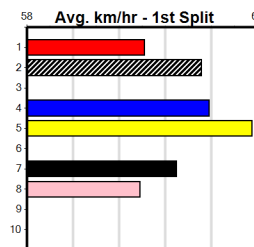

Watchdog Tips:

4

7

5

2

Bet:

Trifecta 4,7/4,5,7/2,4,5,7 (\$10 - 125%)

Form Box	Wgt	Dist	Track	Date	Time	BON	Margin	1st/2nd (Time)	PIR	Checked	Comment	WR	Split 1	S/P	Grade
----------	-----	------	-------	------	------	-----	--------	----------------	-----	---------	---------	----	---------	-----	-------