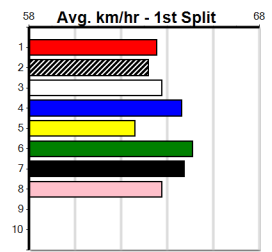

ON-SITE ENGINEERING

Distance: 485m, Race Type: Mixed 6/7, Total Prizemoney: $3,340
1st: $2,230, 2nd: $690, 3rd: $345, 4th: $75

PAW FARINA (7) was a dominant 25.40 Warrnambool winner and he is expected to lead throughout again. REIKO WALTER (2) is better than his past few runs and he can work into the mix mid race.

Watchdog Tips: [7] [2] [6] [8] Bet: Win 7

CANYA KIPPER (NSW) [7] *** SCRATCHED *** $99.00
BEBD Dog Nov-22 Sire: DROOPYS SYDNEY Dam: JUST TERMS
Owner(s): Kipper Syndicate (SYN), P Mcdowall, A Thomson
Trainer: Matthew Lanigan (Rowsley)

REIKO WALTER [6] No luck in his past two, can atone, danger $4.00
BK Dog Mar-22 Sire: ORSON ALLEN Dam: STAR REIKO
Owner(s): Reiko (SYN), A Fry, J Fry
Trainer: Ashleigh Fry (Haddon)

SLOANE SQUARE [7] *** SCRATCHED *** $99.00
BK Bitch Dec-21 Sire: TOMMY SHELBY Dam: CHLOE LOUISE
Owner(s): G Turnbull
Trainer: Greg Turnbull (Crowlands)

ESPRESSO BABE [6] Capable but drawn to find bother, risky $7.00
BK Bitch Oct-21 Sire: MY REDEEMER Dam: MISS CAITLYN
Owner(s): I Feher
Trainer: David Keanelly (Shelbourne)

IDYLLIG MEYER [6] *** SCRATCHED *** $99.00
BK Bitch Oct-21 Sire: ALLEN DEED Dam: PENELOPES CRUZN
Owner(s): D Shovan
Trainer: David Shovan (Powlett Plains)

1

2

3

4

5