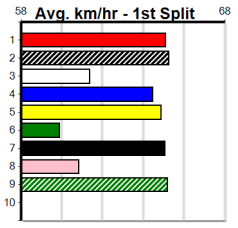

RIDE FOR LUCY

Distance: 400m, Race Type: Grade 6, Total Prizemoney: $2,925
1st: $1,950, 2nd: $600, 3rd: $300, 4th: $75

3

7:28PM
(VIC time)

Watchdog Tips: **0 0 0 0** Bet: **0**