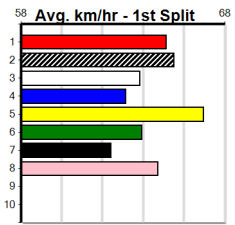

SHIMA SHINE AT STUD

Distance: 460m, Race Type: Mixed 6/7, Total Prizemoney: $2,925
1st: $1,950, 2nd: $600, 3rd: $300, 4th: $75

5

8:08PM

(VIC time)

Watchdog Tips: **0 0 0 0** Bet: **0**

Form Box Weight Dist Track Date Time BON Margin 1st/2nd (Time) PIR Checked Comment W/R Split 1 S/P Grade

1 RICO BALBOA [7]
LTF D Dec-22 HARD STYLE RICO SWEET EMOTION
Trainer: Luckie Karabitsakos (Pearcedale)
7th (2) 32.2 300 HVL R4 04-Sep-24 16.98 16.39 6.00LPAPA EASY (16.56) M/5 . . . 4.03 $31.00 MH
1st (4) 31.8 410 HOR R2 22-Oct-24 23.82 22.99 1.25LMY BREW (23.90) M/11 . . . 10.64 $1.70 M
2nd (5) 31.2 400 WGL R9 28-Nov-24 23.03 22.74 0.75LHOW HIGH CONGA (22.98) M/22 . . . 8.50 $7.70 T3-7
2nd (3) 31.7 460 WGL R7 19-Dec-24 26.40 26.06 2.75LUNDERCOVER GUY (26.21) M/222 . . . 6.64 $3.40 X67
Owner(s): L Karabitsakos

Winning Boxes

1	2	3	4	5	6	7	8
				1			
Prize							
Best							
Starts							
Trk/Dst							
APM							

2 FEROCIOUS CANARY (NSW)[6]
RF B Dec-22 JUNGLE DEUCE MIDNIGHT HERO
Trainer: Lisa Delbridge (Balliang)
4th (6) 29.7 400 GEL R2 28-Nov-24 22.94 22.55 5.00LASTON TAMSYN (22.59) Q/33 . . . 8.43 $23.00 MH
1st (3) 29.7 390 BAL R3 13-Dec-24 22.34 22.19 1.00LSOUTH THAILAND (22.41) Q/21 . . . 8.38 $3.50 M
1st (2) 29.5 425 BEN R4 20-Dec-24 23.84 23.75 4.25LWHATEVER GEORGE (24.13) M/221 . . . SW 6.62 $4.80 X67
Owner(s): S Flaherty

Winning Boxes

1	2	3	4	5	6	7	8
			1				
Prize							
Best							
Starts							
Trk/Dst							
APM							

3 PARUMBA DAWN [6]
BK B Apr-22 HARD STYLE RICO POPPY TALK
Trainer: Eddie Lieshout (Drouin West)
3= (5) 29.4 510 SLE R4 17-Nov-24 29.48 28.68 4.00LSLAY QUEEN MOLLY (29.20) M/333 . . . 9.54 $7.00 X67
2nd (2) 29.2 460 WGL R9 26-Nov-24 26.12 25.79 3.00LREAPER (25.92) M/112 . . . 6.55 $23.80 X67
6th (5) 28.6 460 WGL R5 06-Dec-24 26.44 25.42 5.50LREEL INFRARED (26.08) Q/378 . . . 6.48 $15.20 X67
3rd (1) 28.2 435 SLE R3 15-Dec-24 24.87 24.27 1.5LDR. NARNIA (24.78) M/255 . . . 5.25 $7.20 RW
Owner(s): E Lieshout

Winning Boxes

1	2	3	4	5	6	7	8
							1
Prize							
Best							
Starts							
Trk/Dst							
APM							

4 BAYWARA [7]
BK D May-23 TOMMY SHELBY DAVA SUPREME
Trainer: Matthew Clark (Briagolong)
6th (3) 31.8 435 SLE R3 27-Nov-24 25.79 24.44 12.00LBLUE MARGUERITE (24.98) M/766 . . . 5.69 $4.10 M
1st (4) 32.2 460 WGL R2 10-Dec-24 26.49 25.63 0.25LROCK ON BUB (26.50) M/221 . . . 6.67 $10.50 M
3rd (6) 32.0 460 WGL R1 17-Dec-24 26.26 25.52 4.50LJUMBUK JOHNNY (25.95) S/754 . . . 6.73 $45.60 X67H
4th (7) 32.1 460 WGL R4 24-Dec-24 26.07 25.54 1.75LWINTER GOES (25.95) S/644 . . . 6.71 $22.20 X67F
Owner(s): Dont tell Kylie (SYN), M Clark, C Rand

Winning Boxes

1	2	3	4	5	6	7	8
			1				
Prize							
Best							
Starts							
Trk/Dst							
APM							

5 FLYING DOORMAT [6]
RF D Dec-22 BARCIA BALE PARTY LIGHTS
Trainer: Robin Moore (Devon Meadows)
1st (1) 34.6 350 HVL R2 17-Nov-24 19.57 19.04 3.5LMAGIC WESTERN (19.81) Q/1 . . . SW 6.59 $1.60 MH
2nd (2) 35.0 350 HVL R2 24-Nov-24 19.59 19.03 0.75LTALK IS CHEAP (19.54) M/1 . . . 6.56 $4.00 MF
6th (8) 34.8 390 WBL R4 04-Dec-24 23.38 22.03 13.00LSAINT XAVIER (22.51) M/87 . . . V5 9.14 $1.80 X67
1st (8) 34.5 435 SLE R2 20-Dec-24 24.50 24.11 2.50LHAWKER HURRICANE (24.66)M/111 . . . 5.25 $2.40 X67
Owner(s): R Moore

Winning Boxes

1	2	3	4	5	6	7	8
							1
Prize							
Best							
Starts							
Trk/Dst							
APM