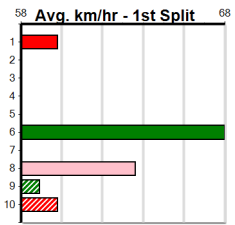

Warragul

G'DAY CHEF CATERERS

Distance: 400m, Race Type: Maiden, Total Prizemoney: $2,535
1st: $1,680, 2nd: $520, 3rd: $260, 4th: $75

1
6:42PM
(VIC time)

Watchdog Tips: **0** **0** **0** **0** **Bet:** .

Form	Box	Weight	Dist	Track	Date	Time	BON	Margin	1st/2nd (Time)	PIR	Checked	Comment	W/R	Split 1	S/P	Grade
1																
PITKAMAKI (NSW)[M]																
RF	D				Oct-22											
Trainer: Luke Smith (Drouin) RAINBOW WISH																
6th (1)	32.7	400	WGL	R1	24-Dec-24	23.87	22.19	18.00	LASTON RAYNER (22.62)	S/87	.	.	.	8.97	$16.80	M
Owner(s): L Smith																
<table border="1"> <thead> <tr><th colspan="8">Winning Boxes</th></tr> <tr><th>1</th><th>2</th><th>3</th><th>4</th><th>5</th><th>6</th><th>7</th><th>8</th></tr> </thead> <tbody> <tr><td>Prize</td><td></td><td></td><td></td><td></td><td></td><td></td><td></td></tr> <tr><td>Best</td><td></td><td></td><td></td><td></td><td>$0.00</td><td></td><td></td></tr> <tr><td>Starts</td><td></td><td></td><td></td><td></td><td>23.87</td><td></td><td></td></tr> <tr><td>Trk/Dst</td><td></td><td></td><td></td><td></td><td>1-0-0-0</td><td></td><td></td></tr> <tr><td>APM</td><td></td><td></td><td></td><td></td><td>1-0-0-0</td><td></td><td></td></tr> <tr><td></td><td></td><td></td><td></td><td></td><td>$0</td><td></td><td></td></tr> </tbody> </table>																
2																
DELTA'S SISTER [M]																
BK	B				Apr-22											
Trainer: Gail Saunders (Somerville) RED HOT TEARS																
Owner(s): SAUNDERS CLAN (SYN), D Saunders, B Saunders, W Saunders, G Saunders																
<table border="1"> <thead> <tr><th colspan="8">Winning Boxes</th></tr> <tr><th>1</th><th>2</th><th>3</th><th>4</th><th>5</th><th>6</th><th>7</th><th>8</th></tr> </thead> <tbody> <tr><td>Prize</td><td></td><td></td><td></td><td></td><td></td><td></td><td></td></tr> <tr><td>Best</td><td></td><td></td><td></td><td></td><td>$0</td><td></td><td></td></tr> <tr><td>Starts</td><td></td><td></td><td></td><td></td><td>FSH</td><td></td><td></td></tr> <tr><td>Trk/Dst</td><td></td><td></td><td></td><td></td><td>0-0-0-0</td><td></td><td></td></tr> <tr><td>APM</td><td></td><td></td><td></td><td></td><td>0-0-0-0</td><td></td><td></td></tr> <tr><td></td><td></td><td></td><td></td><td></td><td>$0</td><td></td><td></td></tr> </tbody> </table>																
3																
MIGHTY HEIGHTY [M]																
BK	D				Apr-23											
Trainer: Matthew Height (Yarragon) QUEEN KATHLEEN																
Owner(s): M Height																
<table border="1"> <thead> <tr><th colspan="8">Winning Boxes</th></tr> <tr><th>1</th><th>2</th><th>3</th><th>4</th><th>5</th><th>6</th><th>7</th><th>8</th></tr> </thead> <tbody> <tr><td>Prize</td><td></td><td></td><td></td><td></td><td></td><td></td><td></td></tr> <tr><td>Best</td><td></td><td></td><td></td><td></td><td>$0</td><td></td><td></td></tr> <tr><td>Starts</td><td></td><td></td><td></td><td></td><td>FSH</td><td></td><td></td></tr> <tr><td>Trk/Dst</td><td></td><td></td><td></td><td></td><td>0-0-0-0</td><td></td><td></td></tr> <tr><td>APM</td><td></td><td></td><td></td><td></td><td>0-0-0-0</td><td></td><td></td></tr> <tr><td></td><td></td><td></td><td></td><td></td><td>$0</td><td></td><td></td></tr> </tbody> </table>																
4																
SHADY LADY [M]																
BK	B				Apr-23											
Trainer: Matthew Height (Yarragon) QUEEN KATHLEEN																
Owner(s): M Height																
<table border="1"> <thead> <tr><th colspan="8">Winning Boxes</th></tr> <tr><th>1</th><th>2</th><th>3</th><th>4</th><th>5</th><th>6</th><th>7</th><th>8</th></tr> </thead> <tbody> <tr><td>Prize</td><td></td><td></td><td></td><td></td><td></td><td></td><td></td></tr> <tr><td>Best</td><td></td><td></td><td></td><td></td><td>$0</td><td></td><td></td></tr> <tr><td>Starts</td><td></td><td></td><td></td><td></td><td>FSH</td><td></td><td></td></tr> <tr><td>Trk/Dst</td><td></td><td></td><td></td><td></td><td>0-0-0-0</td><td></td><td></td></tr> <tr><td>APM</td><td></td><td></td><td></td><td></td><td>0-0-0-0</td><td></td><td></td></tr> <tr><td></td><td></td><td></td><td></td><td></td><td>$0</td><td></td><td></td></tr> </tbody> </table>																
5																
ARKA AIR [M]																
BK	B				Sep-22											
Trainer: Bryan Sykes (Beaconsfield Upper) GOOD GIRL SANDY																
Owner(s): B Sykes