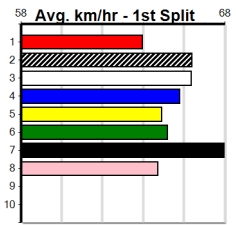

PHOTO MAN AT STUD

Distance: 400m, Race Type: Grade 4, Total Prizemoney: $3,360
1st: $2,250, 2nd: $690, 3rd: $345, 4th: $75

7

8:48PM
(VIC time)

Watchdog Tips: **0 0 0 0** Bet: **0**