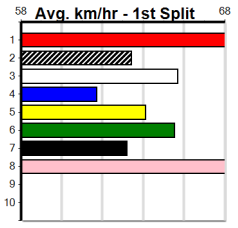

MC GRAFIX & SIGNS

Distance: 460m, Race Type: Mixed 4/5, Total Prizemoney: $3,360
1st: $2,250, 2nd: $690, 3rd: $345, 4th: $75

Watchdog Tips: **0 0 0 0** Bet: **0**