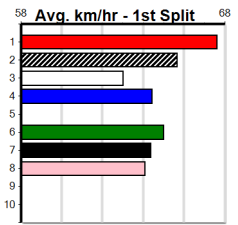

SPORTSBET HT4

Distance: 400m, Race Type: Grade 5 Heat, Total Prizemoney: $2,925
1st: $1,950, 2nd: $600, 3rd: $300, 4th: $75

11

10:16PM
(VIC time)

Watchdog Tips: **0 0 0 0** Bet: **0**