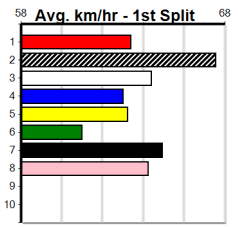

Warragul

SENNACHIE AT STUD

Distance: 400m, Race Type: Grade 7, Total Prizemoney: $2,925
1st: $1,950, 2nd: $600, 3rd: $300, 4th: $75

2
7:05PM
(VIC time)

Watchdog Tips: **0 0 0 0** Bet: .

Form Box Weight Dist Track Date Time BON Margin 1st/2nd (Time) PIR Checked Comment W/R Split 1 S/P Grade

1 MY AMBER [7]
BK B Sep-22 MY REDEEMER HARPER'S GIRL
Trainer: Brian Selleck (Tooradin)
1st (7) 25.9 435 SLE R2 22-Sep-24 24.94 24.32 2.25LMINTER ENVY (25.10) M/221 . . . 5.38 $13.80 M
2nd (1) 26.8 435 SLE R9 16-Oct-24 24.76 24.34 3.25LCORINTHIAN (24.54) M/222 . . . 5.26 $10.20 7
6th (7) 28.7 400 WGL R2 24-Dec-24 23.24 22.19 4.50LTIPSY TURTLE (22.94) M/67 . . . 8.58 $7.10 7
Owner(s): R Bean

Winning Boxes

1	2	3	4	5	6	7	8
						1	
Prize							
Best							
Starts							
Trk/Dst							
APM							

2 HERE COMES FOXY [7]
F B Mar-23 ASTON RUPEE BRUEGHELINO
Trainer: Des Douch (Maffra)
1st (1) 27.8 400 WGL R1 10-Dec-24 22.79 22.39 3.75LSALLY CAN WAIT (23.04) Q/11 . . . 8.28 $1.70 M
5th (8) 27.8 400 WGL R2 24-Dec-24 23.24 22.19 4.25LTIPSY TURTLE (22.94) M/33 . . . 8.45 $2.10 7
Owner(s): P Richards

Winning Boxes

1	2	3	4	5	6	7	8
1							
Prize							
Best							
Starts							
Trk/Dst							
APM							

3 MARJORIE MAUDE [7]
F B Oct-22 ASTON RUPEE BESSIE'S DAISY
Trainer: Billy Stockdale (Fulham)
2nd (4) 28.3 400 WGL R2 20-Sep-24 23.30 22.68 2.00LBLESSED RAIN (23.16) M/44 . . . 8.54 $14.00 M
2nd (4) 28.6 400 WGL R2 27-Sep-24 23.09 22.64 1.25LKLING LITTERBUG (23.01) M/52 . . . 8.72 $1.60 M
1st (1) 28.6 460 WGL R2 01-Oct-24 26.26 25.54 2.75LEXTINCT (26.44) Q/111 . SW . 6.57 $2.30 MH
Owner(s): S Stockdale

Winning Boxes

1	2	3	4	5	6	7	8
1							
Prize							
Best							
Starts							
Trk/Dst							
APM							

4 AMRON SAMMY [7]
BK D May-23 BERNARDO TROJAN PACKAGE
Trainer: Davide Fasoli (Heyfield)
1st (1) 33.1 510 SLE R1 10-Nov-24 29.12 29.02 4.25LMY ATHENA (29.41) M/111 . SW . 9.17 $3.50 M
5th (7) 33.3 510 SLE R7 01-Dec-24 29.20 28.48 7.00LRHYTHMIC ENERGY (28.74) Q/345 . . . 9.13 $14.30 RWH
8th (6) 33.4 510 SLE R4 08-Dec-24 29.88 28.42 15.00LWARRIOR ETHAN (28.89) M/446 . . . 9.45 $8.60 X67
6th (7) 33.1 435 SLE R2 20-Dec-24 25.32 24.11 12.00FLYING DOORMAT (24.50) M/476 . . . 5.30 $11.10 X67
Owner(s): B Nye

Winning Boxes

1	2	3	4	5	6	7	8
1							
Prize							
Best							
Starts							
Trk/Dst							
APM							

5 CORDOVA [7]
BK B May-23 TOMMY SHELBY DAVA SUPREME
Trainer: Matthew Clark (Briagolong)
3rd (7) 28.0 435 SLE R1 10-Nov-24 24.83 24.30 2.25LSTRIKE A MATCH (24.68) M/422 . . . 5.41 $14.30 M
6th (7) 28.0 510 SLE R3 24-Nov-24 30.22 29.02 16.00LAMRON SAMMY (29.12) S/666 . V0 . 9.94 $4.10 M
1st (8) 28.0 400 WGL R3 12-Dec-24 22.94 22.69 5.00LNOAH DEAR (23.28) Q/11 . SW . 0.00 $1.50 T3-M
4th (1) 28.0 400 WGL R2 24-Dec-24 23.19 22.19 3.5LTIPSY TURTLE (22.94) M/44 . . . 8.51 $5.20 7
Owner(s): Dont tell Kylie (SYN), M Clark, C Rand

Winning Boxes

1	2	3	4	5	6	7	8
							1
Prize							
Best							
Starts							
Trk/Dst							
APM