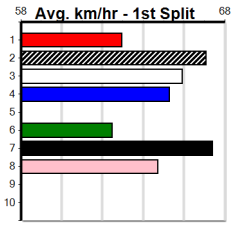

SPORTSBET HT3

Distance: 400m, Race Type: Grade 5 Heat, Total Prizemoney: $2,925
1st: $1,950, 2nd: $600, 3rd: $300, 4th: $75

10

9:56PM
(VIC time)

Watchdog Tips:

0 0 0 0

Bet:

Form	Box	Weight	Dist	Track	Date	Time	BON	Margin	1st/2nd (Time)	PIR	Checked	Comment	W/R	Split 1	S/P	Grade

1 RUTHLESS SECRET [5]
BK B Sep-22 AUSSIE SECRET DYNA SARAH
Trainer: Jodie Selleck (Tooradin)
1st (2) 26.8 400 WGL R2 09-Aug-24 22.90 22.22 2.75LATOMIC SECRET (23.08) M/32 . . . 8.60 $4.60 X67
5th (7) 27.0 400 WGL R10 16-Aug-24 23.28 22.44 9.50LCHALUPA BATMAN (22.64) S/54 . . . 8.64 $5.10 RW
1st (4) 26.7 435 SLE R3 28-Aug-24 24.86 24.42 0.50LSNOWFEST (24.89) M/522 . . . 5.40 $3.10 X67
8th (3) 27.9 400 WGL R11 24-Dec-24 23.51 22.19 6.50LASHLEY HOOK (23.08) M/88 . . . 8.85 $20.10 5

Owner(s): R Bean

Winning Boxes

1	2	3	4	5	6	7	8
1	1	1	1	1	1	1	1
Prize	$6,005.00						
Best	22.90						
Starts	8-3-0-1						
Trk/Dst	3-1-0-0						
APM	$1606						

2 WINSTON TOWN [5]
BE D Nov-20 BERNARDO PRINCESS MARJEN
Trainer: Maria Barber (Hoddles Creek)
3rd (8) 32.5 515 SAN R11 18-Jul-24 30.06 29.29 4.50LECO BALE (29.75) M/1111 . . . 5.07 $5.20 5
8th (5) 33.1 515 SAN R3 25-Jul-24 31.48 29.23 25.00LWHERE IT BEGAN (29.76) M/6668 . V3 . . . 5.23 $7.20 5
5th (2) 33.1 520 GEL R5 02-Aug-24 30.65 29.95 11.00LASTON LORD (29.95) M/5555 . . . 5.51 $6.70 5H
2nd (2) 33.7 515 SAN R3 08-Aug-24 29.88 29.36 4.25LTKOYO HEIST (29.59) Q/2222 . SW . . . 5.06 $16.00 5F

Owner(s): The Four Suits (SYN), F Spiteri, D Handreck, R Chiarello, C Tripotseris

Winning Boxes

1	2	3	4	5	6	7	8
2	1	1	2	3	2		
Prize	$61,930.00						
Best	FSTD						
Starts	73-12-17-15						
Trk/Dst	0-0-0-0						
APM	$3873						

3 SWEET COIN BABE [5]
BE B Dec-21 BERNARDO LOT COIN BABE
Trainer: Tony Tufo (Labertouche)
5th (1) 27.9 400 WGL R11 26-Nov-24 23.01 22.27 11.00HUNTER FRED (22.27) M/33 . . . 8.54 $33.90 X45
3rd (6) 28.1 400 WGL R10 03-Dec-24 23.11 22.49 5.50LSPRING WATCH (22.75) M/55 . . . 8.62 $4.90 X45
8th (3) 28.1 400 WGL R10 10-Dec-24 23.88 22.39 14.00FLYING MUFFIN (22.93) Q/78 . V0 . . . 8.70 $13.70 5
4th (4) 28.5 400 WGL R10 24-Dec-24 22.86 22.19 10.00LTATTOOED (22.19) M/33 . . . 8.40 $31.30 X45

Owner(s): T Tufo

Winning Boxes

1	2	3	4	5	6	7	8
4	4	2	1	2			2
Prize	$16,895.00						
Best	22.86						
Starts	48-13-9-8						
Trk/Dst	8-0-0-3						
APM	$4757						

4 MISS JAZZ [5]
DKBD B Jan-22 FERNANDO BALE SMOKIN' CINDY
Trainer: Gregory Mills (Frankston)
3rd (5) 24.6 525 MEP R7 06-Nov-24 30.48 29.90 4.50LSEAGULL ROCK (30.18) M/7543 . . . 5.27 $19.10 5
2nd (1) 25.3 525 MEP R8 13-Nov-24 30.29 29.96 3.00LGAPING MARGIN (30.09) M/2222 . . . 5.19 $1.90 5
5th (7) 25.2 600 MEP R10 20-Nov-24 35.10 34.66 6.50LGAPING MARGIN (34.66) M/3555 . . . 9.13 $6.90 X45
8th (5) 24.6 400 WGL R10 24-Dec-24 23.23 22.19 15.00LTATTOOED (22.19) M/88 . . . 8.84 $33.50 X45

Owner(s): Franstail (SYN), R Burns, G Mills, J Mills, M Hummel, A Corrone

Winning Boxes

1	2	3	4	5	6	7	8
1	1	1	1	1	1	1	1
Prize	$19,590.00						
Best	22.83						
Starts	37-5-7-6						
Trk/Dst	7-2-1-2						
APM	$8858						

5 *** VACANT BOX ***
Trainer:
Owner(s):

Winning Boxes

1	2	3	4	5	6	7	8
1	1	1	1	1	1	1	1
Prize	$6,400.00						
Best	FSTD						
Starts	16-3-1-0						
Trk/Dst	0-0-0-0						
APM	$3010