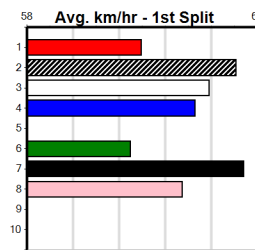

SPORTSBET HT3

Distance: 400m, Race Type: Grade 5 Heat, Total Prizemoney: $2,925
1st: $1,950, 2nd: $600, 3rd: $300, 4th: $75

Watchdog Tips: [ ] [ ] [ ] [ ] [ ] Bet: [ ]

RUTHLESS SECRET [5]
BK Bitch Sep-22 Sire: AUSSIE SECRET Dam: DYNA SARAH
Owner(s): R Bean
Trainer: Jodie Selleck (Tooradin)
Winning Distances: < 300m (0) 300 - 399m (1) 400 - 499m (2) 500 - 599m (0) 600 - 699m (0) > 700m (0)
Winning Weights: 26.4(1) 26.7(1) 26.8(1)
Race results table with columns: Rank, Horse, Sex, Age, Date, Time, BON, Margin, 1st/2nd (Time), PIR, Checked, Comment, WR, Split 1, S/P, Grade.

WINSTON TOWN [5]
BE Dog Nov-20 Sire: BERNARDO Dam: PRINCESS MARJEN
Owner(s): The Four Suits (SYN), F Spiteri, D Handreck, R Chiarello, C Tripotseris
Trainer: Maria Barber (Hoddles Creek)
Winning Distances: < 300m (0) 300 - 399m (4) 400 - 499m (5) 500 - 599m (3) 600 - 699m (0) > 700m (0)
Winning Weights: 32.1(1) 32.4(1) 33.1(1) 33.2(2) 33.4(1) 33.5(2) 33.7(1) 33.8(1) 33.9(1) 34.3(1)
Race results table with columns: Rank, Horse, Sex, Age, Date, Time, BON, Margin, 1st/2nd (Time), PIR, Checked, Comment, WR, Split 1, S/P, Grade.

SWEET COIN BABE [5]
BE Bitch Dec-21 Sire: BERNARDO Dam: LOT COIN BABE
Owner(s): T Tufo
Trainer: Tony Tufo (Labertouche)
Winning Distances: < 300m (0) 300 - 399m (5) 400 - 499m (8) 500 - 599m (0) 600 - 699m (0) > 700m (0)
Winning Weights: 27.3(1) 27.5(2) 27.6(1) 28.0(1) 28.1(1) 28.2(1) 28.3(2) 28.4(3) 28.6(1)
Race results table with columns: Rank, Horse, Sex, Age, Date, Time, BON, Margin, 1st/2nd (Time), PIR, Checked, Comment, WR, Split 1, S/P, Grade.

MISS JAZZ [5]
DKBD Bitch Jan-22 Sire: FERNANDO BALE Dam: SMOKIN' CINDY
Owner(s): Franstail (SYN), R Burns, G Mills, J Mills, M Hummel, A Corrone
Trainer: Gregory Mills (Frankston)
Winning Distances: < 300m (0) 300 - 399m (1) 400 - 499m (3) 500 - 599m (1) 600 - 699m (0) > 700m (0)
Winning Weights: 24.0(1) 24.2(1) 24.7(1) 25.1(1) 25.2(1)
Race results table with columns: Rank, Horse, Sex, Age, Date, Time, BON, Margin, 1st/2nd (Time), PIR, Checked, Comment, WR, Split 1, S/P, Grade.

*** VACANT BOX ***
Sire: Dam:
Owner(s):
Trainer:
Winning Distances: < 300m (0) 300 - 399m (0) 400 - 499m (0) 500 - 599m (0) 600 - 699m (0) > 700m (0)
Winning Weights: