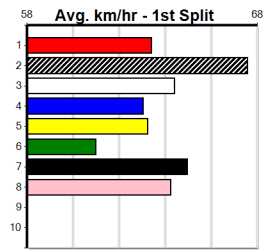

SENNACHIE AT STUD

Distance: 400m, Race Type: Grade 7, Total Prizemoney: $2,925
1st: $1,950, 2nd: $600, 3rd: $300, 4th: $75

Watchdog Tips: [ ] [ ] [ ] [ ] Bet: [ ]

Table with columns: Form Box, Wgt, Dist, Track, Date, Time, BON, Margin, 1st/2nd (Time), PIR, Checked, Comment, W/R, Split 1, S/P, Grade

MY AMBER [7]
BK Bitch Sep-22 Sire: MY REDEEMER Dam: HARPER'S GIRL
Owner(s): R Bean
Trainer: Brian Selleck (Tooradin)
Winning Distances: < 300m (0) 300 - 399m (0) 400 - 499m (1) 500 - 599m (0) 600 - 699m (0) > 700m (0)
Winning Weights: 25.9(1)
Race results table with columns: Rank, Wgt, Dist, Track, Date, Time, BON, Margin, Sire, Dam, PIR, Checked, Comment, W/R, Split 1, S/P, Grade, Prize, Best, Starts, Trk/Dts, APM

HERE COMES FOXY [7]
F Bitch Mar-23 Sire: ASTON RUPEE Dam: BRUEGHELINO
Owner(s): P Richards
Trainer: Des Douch (Maffra)
Winning Distances: < 300m (0) 300 - 399m (0) 400 - 499m (1) 500 - 599m (0) 600 - 699m (0) > 700m (0)
Winning Weights: 27.8(1)
Race results table with columns: Rank, Wgt, Dist, Track, Date, Time, BON, Margin, Sire, Dam, PIR, Checked, Comment, W/R, Split 1, S/P, Grade, Prize, Best, Starts, Trk/Dts, APM

MARJORIE MAUDE [7]
F Bitch Oct-22 Sire: ASTON RUPEE Dam: BESSIE'S DAISY
Owner(s): S Stockdale
Trainer: Billy Stockdale (Fulham)
Winning Distances: < 300m (0) 300 - 399m (0) 400 - 499m (1) 500 - 599m (0) 600 - 699m (0) > 700m (0)
Winning Weights: 28.6(1)
Race results table with columns: Rank, Wgt, Dist, Track, Date, Time, BON, Margin, Sire, Dam, PIR, Checked, Comment, W/R, Split 1, S/P, Grade, Prize, Best, Starts, Trk/Dts, APM

AMRON SAMMY [7]
BK Dog May-23 Sire: BERNARDO Dam: TROJAN PACKAGE
Owner(s): B Nye
Trainer: Davide Fasoli (Heyfield)
Winning Distances: < 300m (0) 300 - 399m (0) 400 - 499m (0) 500 - 599m (1) 600 - 699m (0) > 700m (0)
Winning Weights: 33.1(1)
Race results table with columns: Rank, Wgt, Dist, Track, Date, Time, BON, Margin, Sire, Dam, PIR, Checked, Comment, W/R, Split 1, S/P, Grade, Prize, Best, Starts, Trk/Dts, APM

CORDOVA [7]
BK Bitch May-23 Sire: TOMMY SHELBY Dam: DAVA SUPREME
Owner(s): Dont tell Kylie (SYN), M Clark, C Rand
Trainer: Matthew Clark (Briagolong)
Winning Distances: < 300m (0) 300 - 399m (0) 400 - 499m (1) 500 - 599m (0) 600 - 699m (0) > 700m (0)
Winning Weights: 28.0(1)
Race results table with columns: Rank, Wgt, Dist, Track, Date, Time, BON, Margin, Sire, Dam, PIR, Checked, Comment, W/R, Split 1, S/P, Grade, Prize, Best, Starts, Trk/Dts, APM

1

2

3

4

5