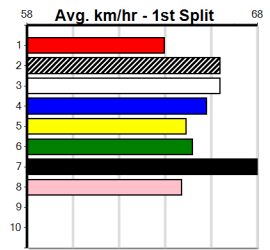

PHOTO MAN AT STUD

Distance: 400m, Race Type: Grade 4, Total Prizemoney: $3,360
1st: $2,250, 2nd: $690, 3rd: $345, 4th: $75

Watchdog Tips:

Bet:

Table with columns: Form Box, Wgt, Dist, Track, Date, Time, BON, Margin, 1st/2nd (Time), PIR, Checked, Comment, WR, Split 1, S/P, Grade

RIBERO [4]
BEF Dog
Apr-22
Sire: FERNANDO BALE Dam: BIVOUCAC
Trainer: Elaine Johannsen (Devon Meado)
Winning Distances: < 300m (0) 300 - 399m (0) 400 - 499m (5) 500 - 599m (0) 600 - 699m (0) > 700m (0)
Winning Weights: 31.9(1) 32.0(1) 32.1(1) 32.4(1) 32.6(1)
Box History table and Prize Best Starts table included.

WASHINGTON BLUE [4]
WBE Dog
Sep-21
Sire: FULLY LOADED Dam: IVEY'S AFFAIR
Trainer: John Clay (Lang Lang)
Winning Distances: < 300m (0) 300 - 399m (5) 400 - 499m (3) 500 - 599m (0) 600 - 699m (0) > 700m (0)
Winning Weights: 31.8(3) 32.0(1) 32.2(2) 32.5(1) 33.1(1)
Box History table and Prize Best Starts table included.

SHANK'S PONY [4]
WBE Bitch
Jun-20
Sire: AUSSIE INFRARED Dam: MISS ELOISE
Trainer: Geoffrey Howell (Pearcedale)
Winning Distances: < 300m (0) 300 - 399m (1) 400 - 499m (12) 500 - 599m (0) 600 - 699m (0) > 700m (0)
Winning Weights: 23.8(1) 24.9(1) 25.0(2) 25.1(1) 25.4(1) 25.5(1) 25.6(1) 25.7(1) 25.9(1) 26.0(2) 26.3(1)
Box History table and Prize Best Starts table included.

SURF'S UP [4]
BE Dog
Sep-21
Sire: FERNANDO BALE Dam: AMELIA CHRISTA
Trainer: Christian Schmidt (Devon Meado)
Winning Distances: < 300m (0) 300 - 399m (0) 400 - 499m (4) 500 - 599m (2) 600 - 699m (0) > 700m (0)
Winning Weights: 31.9(1) 32.1(1) 32.2(2) 32.6(1) 32.8(1)
Box History table and Prize Best Starts table included.

RADEBE [4]
BK Dog
Nov-20
Sire: ZAMBORA BROCKIE Dam: MISS DEE MEADOWS
Trainer: Steven Van oirschot (Moe South)
Winning Distances: < 300m (0) 300 - 399m (4) 400 - 499m (8) 500 - 599m (0) 600 - 699m (0) > 700m (0)
Winning Weights: 31.2(1) 31.6(1) 31.7(1) 31.8(1) 32.0(1) 32.6(1) 32.8(1) 33.1(1) 33.3(1) 33.4(1) 33.5(1) 33.8(1)
Box History table and Prize Best Starts table included.

1

2

3

4

5