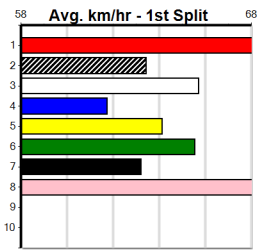

MC GRAFIX & SIGNS

Distance: 460m, Race Type: Mixed 4/5, Total Prizemoney: $3,360
1st: $2,250, 2nd: $690, 3rd: $345, 4th: $75

Watchdog Tips: [ ] [ ] [ ] [ ] [ ] Bet: [ ]

WILD VENUS [5]
BK Bitch May-22
Owner(s): BILVIS (SYN), A Gwynne, D Bourke
Sire: ASTON DEE BEE Dam: INVICTUS REIGN
Trainer: David Bourke (The Basin)
Winning Distances: < 300m (0) 300 - 399m (5) 400 - 499m (0) 500 - 599m (0) 600 - 699m (0) > 700m (0)
Winning Weights: 28.7(1) 28.9(2) 29.2(2)
3rd (6) 29.4 350 HVL R10 20-Oct-24 19.48 19.25 3.5L SICK AND TIRED (19.25) Q/3 . . . 6.62 $62.50 FFA
5th (8) 29.4 350 HVL R6 27-Oct-24 19.46 19.12 4.75L MIKE ANGELO ZEAL (19.14) M/4 . . . 6.58 $25.90 X34
3rd (1) 29.5 350 HVL R5 17-Nov-24 19.88 19.04 0.50L RAGING COOPER (19.84) S/3 . . . 6.62 $1.40 5
2nd (1) 29.4 350 HVL R8 22-Nov-24 19.38 19.19 2.75L CATCH SOME RAYS (19.19) M/3 . . . 6.63 $1.70 T3-5
7th (5) 29.2 350 HVL R10 01-Dec-24 19.45 18.78 6.00L ASTON JALAPENO (19.04) S/8 . . . 6.71 $41.80 5
1st (1) 29.2 350 HVL R7 08-Dec-24 19.40 18.90 0.50L PAW USAMI (19.42) M/2 . . . 6.60 $3.60 5
F (4) 29.5 460 WGL R6 17-Dec-24 0.00 25.52 . ASPERITAS (26.13) M/7 . . . V0 6.73 $10.10 5
5th (3) 29.5 350 HVL R8 22-Dec-24 19.41 19.02 5.50L SPOT FOX (19.02) M/5 . . . 6.53 $39.80 FFA
Last 3 wins NOT included above
1st (1) 28.7 350 HVL R5 19-Jul-24 19.56 18.99 0.75L ANOKE (19.60) M/2 . . . 6.64 $3.30 X67
1st (1) 28.9 350 HVL R5 26-Jul-24 19.57 19.57 0.75L MY BOY TED (19.62) S/6 . . . V3 6.80 $1.50 T3-RW
1st (4) 28.9 350 HVL R10 30-Jul-24 19.59 19.56 1.5L IF HE COULD (19.69) S/6 . . . 6.72 $2.80 T3-6

BAGGIO [5]
BEED Dog Jun-22
Owner(s): A Marino
Sire: FERNANDO BALE Dam: PALACE LADY
Trainer: Rosalie Kerr (Caldermeade)
Winning Distances: < 300m (0) 300 - 399m (1) 400 - 499m (4) 500 - 599m (1) 600 - 699m (0) > 700m (0)
Winning Weights: 28.8(1) 29.0(3) 29.1(1) 29.6(1)
4th (6) 29.1 400 WGL R10 29-Oct-24 23.34 22.29 4.50L FABIO GIBLET (23.04) M/64 . . . 8.89 $6.80 5
2nd (8) 28.9 435 SLE R12 05-Nov-24 24.74 24.54 3.00L SPRING GONZALES (24.54) M/432 . . . 5.33 $3.30 T3-5
1st (7) 29.0 435 SLE R11 10-Nov-24 24.70 24.30 1.00L PAW USAMI (24.76) M/533 . . . 5.38 $5.40 5
5th (4) 29.0 460 WGL R6 19-Nov-24 26.21 25.67 7.00L EL CRIMP ADORE (25.72) M/675 . . . SW 6.73 $26.30 X45
1st (3) 29.0 510 SLE R8 24-Nov-24 29.02 29.02 0.25L DR. YELLOWSTONE (29.03) Q/111 . . . 9.09 $5.40 5
3rd (2) 29.2 450 SHP R5 02-Dec-24 25.41 25.03 1.25L VERSNELLEN (25.32) M/433 . . . 6.68 $13.20 5
7th (7) 29.3 460 WGL R8 10-Dec-24 26.68 25.63 16.00L SUNNYSIDE JO (25.63) M/586 . . . 6.74 $16.60 X45
8th (4) 29.2 510 SLE R6 22-Dec-24 29.82 28.35 12.00L AKINA LAD (29.02) M/877 . . . 9.89 $17.10 X45
Last 3 wins NOT included above
1st (5) 29.0 390 BAL R10 29-Jul-24 22.50 22.45 6.00L HILLBILLY ROCKY (22.91) M/11 . . . 8.59 $2.10 7
1st (4) 28.8 400 WGL R9 15-Aug-24 22.96 22.75 1.25L CERSEI'S BOY (23.03) M/11 . . . 8.47 $4.20 T3-6
1st (4) 29.6 460 WGL R4 24-Sep-24 26.17 25.73 0.50L PAW WHISTLER (26.19) M/121 . . . 6.58 $4.50 RWH