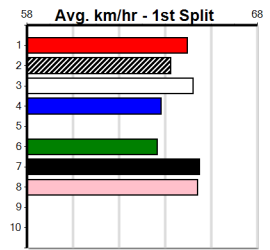

SPORTSBET HT2

Distance: 400m, Race Type: Grade 5 Heat, Total Prizemoney: $2,925
1st: $1,950, 2nd: $600, 3rd: $300, 4th: $75

Watchdog Tips: [ ] [ ] [ ] [ ] Bet: [ ]

Form Box Wgt Dist Track Date Time BON Margin 1st/2nd (Time) PIR Checked Comment W/R Split 1 S/P Grade

OUT OF CHARGE [5]
WF Dog Jan-22 Sire: OUT OF RANGE Dam: FURIOUS FLOSS
Owner(s): S Abela
Trainer: Joseph Abela (Clyde)
Winning Distances: < 300m (0) 300 - 399m (1) 400 - 499m (3) 500 - 599m (0) 600 - 699m (0) > 700m (0)
Winning Weights: 33.6(1) 33.7(1) 34.1(1) 34.4(1)
Box History table and Prize Best Starts Trk/Dts APM

WINKING WILLIE [5]
BK Dog Feb-22 Sire: BERNARDO Dam: SILVER SALUTE
Owner(s): D Rhodes
Trainer: Ned Mcdonald (Pearcedale)
Winning Distances: < 300m (0) 300 - 399m (8) 400 - 499m (7) 500 - 599m (0) 600 - 699m (0) > 700m (0)
Winning Weights: 33.9(1) 34.1(1) 34.7(1) 35.3(2) 35.4(1) 35.6(1) 35.8(2) 36.3(1) 36.7(1) 37.0(2) 37.2(1)
Box History table and Prize Best Starts Trk/Dts APM

PAW WHISTLER (NSW)[5]
BEBD Dog Jul-22 Sire: AUSSIE INFRARED Dam: DYNA PATTY
Owner(s): B Wheeler
Trainer: Mark Delbridge (Balliang)
Winning Distances: < 300m (0) 300 - 399m (0) 400 - 499m (3) 500 - 599m (4) 600 - 699m (0) > 700m (0)
Winning Weights: 32.8(1) 33.0(3) 33.2(1) 33.3(2)
Box History table and Prize Best Starts Trk/Dts APM

LAPIS LAZULI [5]
BE Bitch Mar-22 Sire: FERNANDO BLUEY Dam: JACQUI SHOSHONE
Owner(s): S Crawford
Trainer: David Crawford (Pearcedale)
Winning Distances: < 300m (0) 300 - 399m (0) 400 - 499m (1) 500 - 599m (2) 600 - 699m (0) > 700m (0)
Winning Weights: 27.7(1) 28.0(1) 29.0(1)
Box History table and Prize Best Starts Trk/Dts APM

*** VACANT BOX ***
Sire: Dam:
Owner(s):
Trainer:
Winning Distances: < 300m (0) 300 - 399m (0) 400 - 499m (0) 500 - 599m (0) 600 - 699m (0) > 700m (0)
Winning Weights:
Box History

1
2
3
4
5