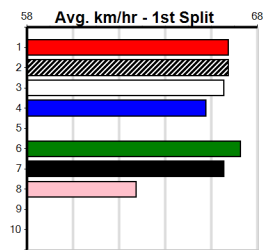

SPORTSBET HT1

Distance: 400m, Race Type: Grade 5 Heat, Total Prizemoney: $2,925
1st: $1,950, 2nd: $600, 3rd: $300, 4th: $75

Watchdog Tips:

Bet:

Table with columns: Form Box, Wgt, Dist, Track, Date, Time, BON, Margin, 1st/2nd (Time), PIR, Checked, Comment, WR, Split 1, S/P, Grade

PERSUASION [5]
RF Bitch Mar-21 Sire: HOOKED ON SCOTCH Dam: SPARKY GIRL
Owner(s): TWENTY YEARS (SYN), G Howell, M Carlstrom, G Beattie, B Melbourne
Trainer: Geoffrey Howell (Pearcedale)
Winning Distances: < 300m (0) 300 - 399m (3) 400 - 499m (6) 500 - 599m (0) 600 - 699m (0) > 700m (0)
Winning Weights: 26.9(1) 27.4(1) 27.5(2) 27.6(1) 27.7(1) 28.0(2) 28.1(1)
Last 3 wins NOT included above

MAN OF COURAGE [5]
BD Dog Jan-22 Sire: FERNANDO BALE Dam: SMOKIN' CINDY
Owner(s): S Coulson
Trainer: Shaun Coulson (Balliang)
Winning Distances: < 300m (0) 300 - 399m (4) 400 - 499m (5) 500 - 599m (0) 600 - 699m (0) > 700m (0)
Winning Weights: 26.8(1) 26.9(1) 27.0(2) 27.1(1) 27.2(1) 27.3(1) 27.5(1) 27.6(1)
Last 3 wins NOT included above

LADY REPLICAS (NSW)[5]
RF Bitch Oct-21 Sire: SENNACHIE Dam: GABBY KEEPING
Owner(s): G Black
Trainer: Mark Delbridge (Balliang)
Winning Distances: < 300m (0) 300 - 399m (1) 400 - 499m (6) 500 - 599m (1) 600 - 699m (0) > 700m (0)
Winning Weights: 26.9(1) 27.0(1) 27.1(1) 27.2(1) 27.3(2) 27.4(1) 28.0(1)
Last 3 wins NOT included above

SEARCH HISTORY [5]
BK Dog Nov-21 Sire: ZIPPING GARTH Dam: BUNNING SNAG
Owner(s): V Johnson
Trainer: Steve Kaltis (Shady Creek)
Winning Distances: < 300m (0) 300 - 399m (0) 400 - 499m (6) 500 - 599m (0) 600 - 699m (0) > 700m (0)
Winning Weights: 36.0(3) 36.2(1) 36.8(1) 37.0(1)
Last 3 wins NOT included above

*** VACANT BOX ***
Sire: Dam:
Owner(s):
Trainer:
Winning Distances: < 300m (0) 300 - 399m (0) 400 - 499m (0) 500 - 599m (0) 600 - 699m (0) > 700m (0)
Winning Weights:

1

2

3

4

5