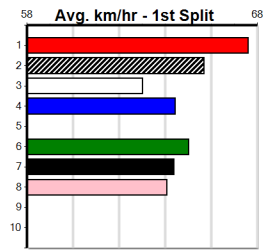

SPORTSBET HT4

Distance: 400m, Race Type: Grade 5 Heat, Total Prizemoney: $2,925
1st: $1,950, 2nd: $600, 3rd: $300, 4th: $75

Watchdog Tips:

Bet:

Form Box Wgt Dist Track Date Time BON Margin 1st/2nd (Time) PIR Checked Comment W/R Split 1 S/P Grade

1 WILD SERENA [5]
BK Bitch May-22 Sire: ASTON DEE BEE Dam: INVICTUS REIGN Trainer: David Bourke (The Basin)
Owner(s): BILVIS (SYN), A Gwynne, D Bourke
Winning Distances: < 300m (0) 300 - 399m (3) 400 - 499m (1) 500 - 599m (7) 600 - 699m (0) > 700m (0)
Winning Weights: 30.0(2) 30.2(2) 30.5(1) 30.6(2) 30.9(4)
4th (2) 31.1 350 HVL R8 27-Oct-24 19.36 19.12 1.5L OUR REGARDS (19.27) S/6 . . . SW . 6.56 $8.50 5F
1st (6) 30.9 525 MEA R12 04-Nov-24 30.22 29.95 0.25L FALLON BALE (30.24) M/1111 . . . . 5.10 $11.10 5
1st (8) 30.9 515 SAP R10 11-Nov-24 29.77 29.47 0.10L INTREPID BALE (29.78) M/1111 . . . . 5.18 $4.90 X45
4th (2) 30.8 600 MEA R7 16-Nov-24 34.83 34.57 3.75L GROOVEBIRD (34.57) Q/1111 . . . . 8.87 $13.20 X45
8th (5) 30.8 600 MEA R6 22-Nov-24 35.54 34.33 17.00 TULLY LUNA (34.37) S/7788 . . . . 9.39 $21.50 5
8th (5) 30.4 525 MEP R8 04-Dec-24 30.92 29.74 17.00 MEPUNGA TULLY (29.74) M/6777 . . . . 5.30 $43.10 X45
3rd (3) 30.9 350 HVL R6 08-Dec-24 19.28 18.90 2.25L NEW WAVE WHINE (19.13) M/1 . . . . 6.45 $33.20 X45
5th (5) 31.0 350 HVL R8 15-Dec-24 19.15 18.86 4.25L WILL VANSON (18.86) M/3 . . . . 6.50 $7.00 X45
Last 3 wins NOT included above
1st (8) 30.0 525 MEP R12 18-Sep-24 30.46 29.87 1.5L LITTLE PEG (30.56) M/222 . . . . 5.14 $2.70 T3-5
1st (5) 30.9 530 COO R18 07-Oct-24 30.92 30.66 3.75L RAB RUADH ROY (31.18) $1.40 X34
1st (2) 30.9 350 HVL R7 20-Oct-24 19.48 19.25 1.00L KISAUNI (19.54) M/1 . . . SW . 6.51 $2.50 5H

Box	1st	2nd	3rd	4th	5th	6th	7th	8th
1	2							1
2	1			4				
3	1		1	1		1		
4		1					1	
5	2				1			4
6	2			1	1			
7			1			1		
8	3			1				

Prize Best Starts	$31805.00
Trk/Dts	23.10(1)-16/8/24
APM	32-11-1-1 1-0-0-0 14865