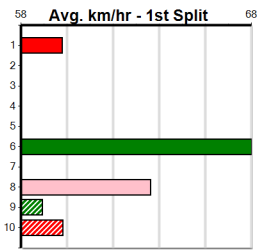

Warragul

1

6:42PM

(VIC time)

G'DAY CHEF CATERERS

Distance: 400m, Race Type: Maiden, Total Prizemoney: $2,535
1st: $1,680, 2nd: $520, 3rd: $260, 4th: $75

Watchdog Tips: ☐ ☐ ☐ ☐ ☐ Bet:

Form Box	Wgt	Dist	Track	Date	Time	BON	Margin	1st/2nd (Time)	PIR	Checked	Comment	WR	Split 1	S/P	Grade

1

PITKAMAKI (NSW)[M]
RF Dog Oct-22 Sire: ZIPPING GARTH Dam: RAINBOW WISH
Owner(s): L Smith Trainer: Luke Smith (Drouin)
Winning Distances: < 300m (0) 300 - 399m (0) 400 - 499m (0) 500 - 599m (0) 600 - 699m (0) > 700m (0)
Winning Weights:
6th (1) 32.7 400 WGL R1 24-Dec-24 23.87 22.19 18.00 ASTON RAYNER (22.62) S/87 8.97 $16.80 M

Box History

Bx	1st	2nd	3rd	4th	5th	6th	7th	8th
1						1		
2								
3								
4								
5								
6								
7								
8								

Prize Best $0.00
Starts 23.87(1)-24/12/24
Trk/Dts 1-0-0-0
APM 1-0-0-0 0

Last 3 wins NOT included above

2

DELTA'S SISTER [M]
BK Bitch Apr-22 Sire: BERNARDO Dam: RED HOT TEARS
Owner(s): SAUNDERS CLAN (SYN), D Saunders, B Saunders, W Saunders, G Saunders Trainer: Gail Saunders (Somerville)
Winning Distances: < 300m (0) 300 - 399m (0) 400 - 499m (0) 500 - 599m (0) 600 - 699m (0) > 700m (0)
Winning Weights:

Box History

Bx	1st	2nd	3rd	4th	5th	6th	7th	8th
1								
2								
3								
4								
5								
6								
7								
8								

Prize Best $0
Starts FSH
Trk/Dts 0-0-0-0
APM 0-0-0-0 0

Last 3 wins NOT included above

3

MIGHTY HEIGHTY [M]
BK Dog Apr-23 Sire: FERAL FRANKY Dam: QUEEN KATHLEEN
Owner(s): M Height Trainer: Matthew Height (Yarragon)
Winning Distances: < 300m (0) 300 - 399m (0) 400 - 499m (0) 500 - 599m (0) 600 - 699m (0) > 700m (0)
Winning Weights:

Box History

Bx	1st	2nd	3rd	4th	5th	6th	7th	8th
1								
2								
3								
4								
5								
6								
7								
8								

Prize Best $0
Starts FSH
Trk/Dts 0-0-0-0
APM 0-0-0-0 0

Last 3 wins NOT included above

4

SHADY LADY [M]
BK Bitch Apr-23 Sire: FERAL FRANKY Dam: QUEEN KATHLEEN
Owner(s): M Height Trainer: Matthew Height (Yarragon)
Winning Distances: < 300m (0) 300 - 399m (0) 400 - 499m (0) 500 - 599m (0) 600 - 699m (0) > 700m (0)
Winning Weights:

Box History

Bx	1st	2nd	3rd	4th	5th	6th	7th	8th
1								
2								
3								
4								
5								
6								
7								
8								

Prize Best $0
Starts FSH
Trk/Dts 0-0-0-0
APM 0-0-0-0 0

Last 3 wins NOT included above

5

ARKA AIR [M]
BK Bitch Sep-22 Sire: ZAMBORA BROCKIE Dam: GOOD GIRL SANDY
Owner(s): B Sykes Trainer: Bryan Sykes (Beaconsfield Upper)
Winning Distances: < 300m (0) 300 - 399m (0) 400 - 499m (0) 500 - 599m (0) 600 - 699m (0) > 700m (0)
Winning Weights:

Box History

Bx	1st	2nd	3rd	4th	5th	6th	7th	8th
1								
2								
3								
4								
5								
6								
7								
8								

Prize Best $0
Starts FSH
Trk/Dts 0-0-0-0
APM 0-0-0-0 0

Last 3 wins NOT included above