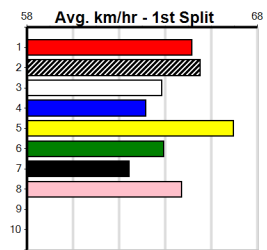

SHIMA SHINE AT STUD

Distance: 460m, Race Type: Mixed 6/7, Total Prizemoney: $2,925
1st: $1,950, 2nd: $600, 3rd: $300, 4th: $75

Watchdog Tips: [ ] [ ] [ ] [ ] Bet: [ ]

Form Box Wgt Dist Track Date Time BON Margin 1st/2nd (Time) PIR Checked Comment W/R Split 1 S/P Grade

RICO BALBOA [7] LTF Dog Dec-22 Sire: HARD STYLE RICO Dam: SWEET EMOTION
Owner(s): L Karabitsakos
Trainer: Luckie Karabitsakos (Pearcedale)
Winning Distances: < 300m (0) 300 - 399m (0) 400 - 499m (1) 500 - 599m (0) 600 - 699m (0) > 700m (0)
Winning Weights: 31.8(1)
7th (2) 32.2 300 HVL R4 04-Sep-24 16.98 16.39 6.00L PAPA EASY (16.56) M/5 4.03 $31.00 MH
1st (4) 31.8 410 HOR R2 22-Oct-24 23.82 22.99 1.25L MY BREW (23.90) M/11 10.64 $1.70 M
2nd (5) 31.2 400 WGL R9 28-Nov-24 23.03 22.74 0.75L HOW HIGH CONGA (22.98) M/22 8.50 $7.70 T3-7
2nd (3) 31.7 460 WGL R7 19-Dec-24 26.40 26.06 2.75L UNDERCOVER GUY (26.21) M/222 6.64 $3.40 X67
Box History: Bx 1st 2nd 3rd 4th 5th 6th 7th 8th
Prize Best Starts Trk/Dts APM: $2320.00, 26.40(3)-19/12/24, 4-1-2-0, 1-0-1-0, 1648

FEROCIOUS CANARY (NSW) RF Bitch Dec-22 Sire: JUNGLE DEUCE Dam: MIDNIGHT HERO
Owner(s): S Flaherty
Trainer: Lisa Delbridge (Balliang)
Winning Distances: < 300m (0) 300 - 399m (1) 400 - 499m (1) 500 - 599m (0) 600 - 699m (0) > 700m (0)
Winning Weights: 29.5(1) 29.7(1)
4th (6) 29.7 400 GEL R2 28-Nov-24 22.94 22.55 5.00L ASTON TAMSYN (22.59) Q/33 8.43 $23.00 MH
1st (3) 29.7 390 BAL R3 13-Dec-24 22.34 22.19 1.00L SOUTH THAILAND (22.41) Q/21 8.38 $3.50 M
1st (2) 29.5 425 BEN R4 20-Dec-24 23.84 23.75 4.25L WHATEVER GEORGE (24.13) M/221 6.62 $4.80 X67
Box History: Bx 1st 2nd 3rd 4th 5th 6th 7th 8th
Prize Best Starts Trk/Dts APM: $3705.00, FSH, 3-2-0-0, 0-0-0-0, 3705

PARUMBA DAWN [6] BK Bitch Apr-22 Sire: HARD STYLE RICO Dam: POPPY TALK
Owner(s): E Lieshout
Trainer: Eddie Lieshout (Drouin West)
Winning Distances: < 300m (0) 300 - 399m (0) 400 - 499m (2) 500 - 599m (0) 600 - 699m (0) > 700m (0)
Winning Weights: 28.1(1) 28.7(1)
8th (8) 28.6 400 WGL R10 20-Sep-24 23.64 22.68 13.00 FLYING HELLCAT (22.77) M/77 8.78 $30.10 X67
1st (8) 28.7 400 WGL R4 24-Oct-24 22.95 22.95 3.75L JUMBUK DAMIEN (23.20) M/11 8.40 $5.70 T3-7
2nd (8) 29.4 460 WGL R7 01-Nov-24 26.10 25.71 1.25L BANDIT BARBIE (26.03) Q/122 6.56 $22.20 X67
4th (7) 29.6 460 WGL R4 08-Nov-24 26.25 25.55 4.50L ONCE MORE (25.94) Q/344 6.53 $12.50 X67
3= (5) 29.4 510 SLE R4 17-Nov-24 29.48 28.68 4.00L SLAY QUEEN MOLLY (29.20) M/333 9.54 $7.00 X67
2nd (2) 29.2 460 WGL R9 26-Nov-24 26.12 25.79 3.00L REAPER (25.92) M/112 6.55 $23.80 X67
6th (5) 28.6 460 WGL R5 06-Dec-24 26.44 25.42 5.50L REEL INFRARED (26.08) Q/378 6.48 $15.20 X67
3rd (1) 28.2 435 SLE R3 15-Dec-24 24.87 24.27 1.5L DR. NARNIA (24.78) M/255 5.25 $7.20 RW
1st (2) 28.1 435 SLE R1 30-Jun-24 24.77 24.46 7.00L VALENCIA LILLY (25.24) Q/211 5.36 $2.90 M
Box History: Bx 1st 2nd 3rd 4th 5th 6th 7th 8th
Prize Best Starts Trk/Dts APM: $6025.00, 26.10(8)-1/1/24, 16-2-4-5, 5-0-2-1, 3132