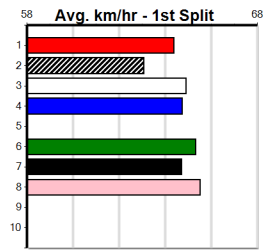

VIATEK VETERANS (250+ RANK)

Distance: 460m, Race Type: S/E Veteran, Total Prizemoney: $2,925
1st: $1,950, 2nd: $600, 3rd: $300, 4th: $75

Watchdog Tips:

Bet:

Table with columns: Form Box, Wgt, Dist, Track, Date, Time, BON, Margin, 1st/2nd (Time), PIR, Checked, Comment, WR, Split 1, S/P, Grade

Race 1: FURIOUS ANGEL [5]. Includes dog details (BK, Dog, Age, Sire, Dam), owner (S Lithgow), winning distances, winning weights, race results, and box history.

Race 2: ALWAYS A THRILL [5]. Includes dog details (BK, Dog, Age, Sire, Dam), owner (OKAWAPARK (SYN), C Tilley, K Markham), winning distances, winning weights, race results, and box history.

Race 3: MICK SAYS SO [5]. Includes dog details (BK, Dog, Age, Sire, Dam), owner (At The Nugget (SYN), T Welsh, D Fagan), winning distances, winning weights, race results, and box history.

Race 4: SPIRIT WORLD [4]. Includes dog details (BE, Bitch, Age, Sire, Dam), owner (OKAWAPARK (SYN), C Tilley, K Markham), winning distances, winning weights, race results, and box history.

Race 5: *** VACANT BOX ***. Includes fields for Owner(s), Sire, Dam, Winning Distances, Winning Weights, and Trainer.