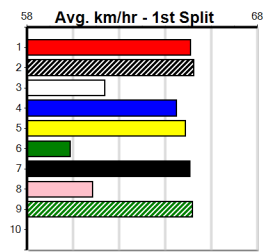

RIDE FOR LUCY

Distance: 400m, Race Type: Grade 6, Total Prizemoney: $2,925
1st: $1,950, 2nd: $600, 3rd: $300, 4th: $75

Watchdog Tips: [ ] [ ] [ ] [ ] Bet: [ ]

Table with columns: Form Box, Wgt, Dist, Track, Date, Time, BON, Margin, 1st/2nd (Time), PIR, Checked, Comment, WR, Split 1, S/P, Grade

PROMISES TO BE [6]
F Dog Oct-21 Sire: FLYING RICCIARDO Dam: ONE MORE LIGHT
Owner(s): W Fasoli
Trainer: Wendy Fasoli (Heyfield)
Winning Distances: < 300m (0) 300 - 399m (0) 400 - 499m (2) 500 - 599m (0) 600 - 699m (0) > 700m (0)
Winning Weights: 36.0(1) 36.1(1)
Box History table and Prize Best Starts Trk/Dts APM

SON OF DUKE [6] Biks
BK Dog Oct-21 Sire: ASTON DUKE Dam: TINKER SPIRIT
Owner(s): P Barry
Trainer: Peter Barry (Yallourn North)
Winning Distances: < 300m (0) 300 - 399m (1) 400 - 499m (1) 500 - 599m (0) 600 - 699m (0) > 700m (0)
Winning Weights: 25.9(1) 27.4(1)
Box History table and Prize Best Starts Trk/Dts APM

HOLLY ROSE [6]
BK Bitch Dec-22 Sire: WHISKEY RIOT Dam: SUZIE ROSE
Owner(s): S Chignell
Trainer: Sharon-lee Chignell (Rosedale)
Winning Distances: < 300m (0) 300 - 399m (0) 400 - 499m (2) 500 - 599m (0) 600 - 699m (0) > 700m (0)
Winning Weights: 27.9(1) 28.3(1)
Box History table and Prize Best Starts Trk/Dts APM

PARUMBA JAZZMAN [6]
BK Dog Sep-22 Sire: ASTON RUPEE Dam: DANCING CASSIE
Owner(s): PARUMBA (SYN), E Lieshout, M Lieshout
Trainer: Eddie Lieshout (Drouin West)
Winning Distances: < 300m (0) 300 - 399m (0) 400 - 499m (2) 500 - 599m (0) 600 - 699m (0) > 700m (0)
Winning Weights: 33.7(1) 34.4(1)
Box History table and Prize Best Starts Trk/Dts APM

LUCKY [6]
BD Dog Oct-22 Sire: FERNANDO BALE Dam: ACCUSED
Owner(s): R Thompson
Trainer: Shona Crawford (Pearcedale)
Winning Distances: < 300m (0) 300 - 399m (0) 400 - 499m (2) 500 - 599m (0) 600 - 699m (0) > 700m (0)
Winning Weights: 29.1(1) 29.4(1)
Box History table and Prize Best Starts Trk/Dts APM

1

2

3

4

5