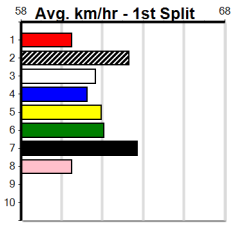

CASSIGN DESIGN (300+ RANK)

Distance: 450m, Race Type: Mixed 6/7, Total Prizemoney: $1,530
1st: $1,000, 2nd: $320, 3rd: $160, 4th: $50

6

3:47PM

(VIC time)

Watchdog Tips: 0 0 0 0 **Bet:** .