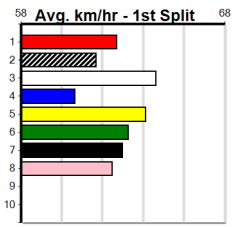

SPORTSBET SET A DEPOSIT LIMIT (300+)

Distance: 390m, Race Type: Mixed 6/7, Total Prizemoney: $1,530
1st: $1,000, 2nd: $320, 3rd: $160, 4th: $50

9

4:52PM

(VIC time)

Watchdog Tips: **0 0 0 0** Bet: **.**