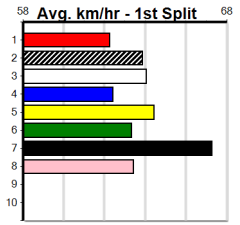

WANNON FUNCTION CENTRE (300+ RAN)

Distance: 390m, Race Type: Mixed 6/7, Total Prizemoney: $1,530
1st: $1,000, 2nd: $320, 3rd: $160, 4th: $50

3

2:52PM

(VIC time)

Watchdog Tips: 0 0 0 0 **Bet:** .