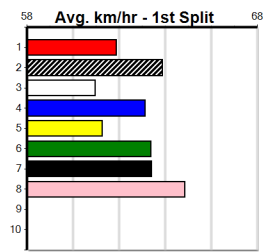

RSN GREY AREAS WEDNESDAY & FRIDAY

Distance: 390m, Race Type: Grade 5, Total Prizemoney: $1,530
1st: $1,000, 2nd: $320, 3rd: $160, 4th: $50

Watchdog Tips:

Bet:

Table with columns: Form Box, Wgt, Dist, Track, Date, Time, BON, Margin, 1st/2nd (Time), PIR, Checked, Comment, WR, Split 1, S/P, Grade

MISSILE MAGGIE [5]
BK Bitch Aug-21 Sire: ORSON ALLEN Dam: SPYFECTION
Owner(s): P Keane
Trainer: Mark Keane (Koroit)
Winning Distances: < 300m (0) 300 - 399m (5) 400 - 499m (1) 500 - 599m (0) 600 - 699m (0) > 700m (0)
Winning Weights: 26.3(1) 26.5(1) 26.9(1) 27.9(2) 28.1(1)
Box History table and Prize Best Starts table included.

TAPERING OFF [5]
BK Dog Feb-19 Sire: BARCIA BALE Dam: TEAR AWAY BABE
Owner(s): D Dalton
Trainer: Raymond Mahony (Southern Cro)
Winning Distances: < 300m (0) 300 - 399m (0) 400 - 499m (6) 500 - 599m (4) 600 - 699m (0) > 700m (0)
Winning Weights: 37.6(2) 38.0(2) 38.1(2) 38.2(2) 38.3(1) 38.4(1)
Box History table and Prize Best Starts table included.

INDY DELTA [5]
BE Bitch Apr-21 Sire: SHIMA SHINE Dam: AEROPLANE INDY
Owner(s): S Baulch
Trainer: Rachel Baulch (Mortlake)
Winning Distances: < 300m (0) 300 - 399m (4) 400 - 499m (1) 500 - 599m (0) 600 - 699m (0) > 700m (0)
Winning Weights: 28.8(3) 29.3(1) 29.4(1)
Box History table and Prize Best Starts table included.

BERT DEEDS [5]
BK Dog Feb-22 Sire: SENNACHIE Dam: BEAUT DEEDS
Owner(s): G Anders
Trainer: Garry Anders (Koroit)
Winning Distances: < 300m (0) 300 - 399m (2) 400 - 499m (1) 500 - 599m (0) 600 - 699m (0) > 700m (0)
Winning Weights: 29.9(1) 30.0(2)
Box History table and Prize Best Starts table included.

DROOPY'S BREW [5]
BE Dog Oct-21 Sire: DROOPYS MALDINI Dam: ONE STEP AHEAD
Owner(s): J Beach
Trainer: Craig Treherne (Lara)
Winning Distances: < 300m (0) 300 - 399m (2) 400 - 499m (2) 500 - 599m (0) 600 - 699m (0) > 700m (0)
Winning Weights: 36.6(1) 37.0(1) 37.1(1) 37.2(1)
Box History table and Prize Best Starts table included.