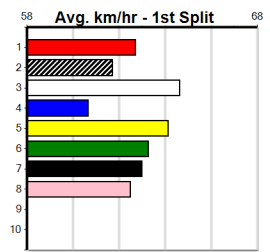

Distance: 390m, Race Type: Mixed 6/7, Total Prizemoney: $1,530
1st: $1,000, 2nd: $320, 3rd: $160, 4th: $50

Watchdog Tips:

Bet:

Form Box	Wgt	Dist	Track	Date	Time	BON	Margin	1st/2nd (Time)	PIR	Checked	Comment	WR	Split 1	S/P	Grade

1 SHE'S NAUTICAL [7]
BK Bitch Apr-22 Sire: SHIMA SHINE Dam: SCOTTISH PRIDE
Owner(s): M Perry Trainer: Jordan Formosa (Heathcote)
Winning Distances: < 300m (0) 300 - 399m (1) 400 - 499m (0) 500 - 599m (0) 600 - 699m (0) > 700m (0)
Winning Weights: 28.1(1)

6th (3)	30.5	390	SHP	R10	12-Sep-24	23.46	22.24	10.00 WONDERFUL GIRL (22.77)	M/55				VO	W	8.89	$6.80 7
ST (-)	28	390	SHP		14-Oct-24	22.81		6.50L Trial Cleared	M/32				3of5			ST
5th (3)	28.7	390	SHP	R4	24-Oct-24	23.02	22.09	7.50L WELLERMAN (22.50)	M/65						8.92	$15.00 X67
6th (8)	28.5	425	BEN	R10	29-Oct-24	24.67	24.05	8.00L PERFECT SOUL (24.13)	M/555						6.76	$11.10 7
6th (1)	29.1	390	BAL	R10	04-Nov-24	23.23	22.43	8.50L THERMAL FLICKER (22.66)	M/88						9.05	$20.70 T3-7
3rd (7)	29.1	390	SHP	R11	14-Nov-24	22.71	22.08	1.25L ASTON NETWORK (22.64)	M/54						8.71	$9.40 7
3rd (5)	29.2	425	BEN	R9	20-Nov-24	25.25	24.19	5.50L SPARKLE PANTS (24.88)	M/443				SW		6.73	$4.00 7
6th (3)	29.1	390	SHP	R11	28-Nov-24	23.02	22.30	7.00L MOBILE LAD (22.56)	M/66						8.90	$5.50 7

Last 3 wins NOT included above

1st (2)	28.1	390	SHP	R1	07-Mar-24	22.70	22.39	0.75L ASTON WRAPPER (22.75)	M/32						9.02	$18.60 T3-M

Box History

Bx	1st	2nd	3rd	4th	5th	6th	7th	8th
1								
2	1				1	1		
3			1			1	2	
4					1	1		
5			2			1		
6					1	1	1	1
7	1	1	1	1				
8			1			1	1	

Prize Best Starts Trk/Dts APM: $2900.00 FSH 26-1-1-5 0-0-0-0 900

2 SUPER SORT [6]
F Bitch Jan-22 Sire: SUPERIOR PANAMA Dam: IT'S A SORT
Owner(s): G Black Trainer: Anita Gibbons (Lara)
Winning Distances: < 300m (0) 300 - 399m (2) 400 - 499m (0) 500 - 599m (0) 600 - 699m (0) > 700m (0)
Winning Weights: 25.2(2)

3rd (1)	24.7	390	WBL	R10	05-Aug-24	22.94	22.42	7.50L HARRY CHANA (22.42)	M/34						9.00	$29.20 6G
6th (7)	24.7	390	WBL	R10	12-Aug-24	22.93	22.25	10.00 REMARLI (22.25)	M/77						9.34	$30.30 6G
3rd (8)	24.9	390	WBL	R9	26-Aug-24	22.68	22.46	2.00L LUCY JANE (22.54)	Q/33						9.00	$38.90 6G
7th (8)	25.6	390	WBL	R9	09-Sep-24	23.29	22.33	11.00 SHERICKA (22.56)	M/87						9.66	$13.50 6G
5= (1)	25.6	390	WBL	R11	16-Sep-24	23.26	22.61	8.00L AGGREGATE (22.73)	M/45						9.04	$8.80 6G
6th (2)	26.1	390	WBL	R10	30-Sep-24	22.95	22.34	9.00L COLLINDA LAW (22.34)	M/76						9.12	$30.00 6G
7th (4)	25.7	400	GEL	R11	21-Oct-24	23.69	22.57	11.00 RONNY ALLSORTS (22.93)	M/67						8.65	$25.70 6G
8th (3)	25.6	400	GEL	R11	05-Nov-24	23.94	22.46	15.00 BERT DEEDS (22.91)	M/47						8.74	$21.90 6G

Last 3 wins NOT included above

1st (1)	25.2	390	BAL	R1	30-Aug-23	22.73	21.97	0.10L ASTON PING (22.73)	M/34						8.66	$15.20 M
1st (6)	25.2	390	WBL	R4	04-Mar-24	22.86	22.36	1.25L KEN MASTERS (22.95)	M/33						8.82	$3.30 7

Box History

Bx	1st	2nd	3rd	4th	5th	6th	7th	8th
1	1	1	1	1	1			1
2				1	1	2		
3				1	2	3		2
4					2	1	1	1
5					2			
6	1							
7		1		1	1	1	1	1
8			1	1	1	1	2	

Prize Best Starts Trk/Dts APM: $4075.00 FSH 22.68(8)-26/8/24 36-2-2-3 17-1-0-3 651