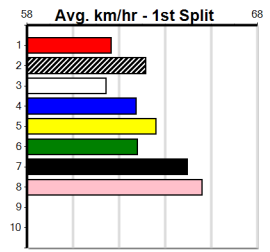

SPORTSBET SAME RACE MULTI (300+ RANK)

Distance: 390m, Race Type: Grade 5, Total Prizemoney: $1,530
1st: $1,000, 2nd: $320, 3rd: $160, 4th: $50

Watchdog Tips:

Bet:

Form Box Wgt Dist Track Date Time BON Margin 1st/2nd (Time) PIR Checked Comment WR Split 1 S/P Grade

SAINT KIMETTO [5]
WBK Dog Jan-21 Sire: ASTON KIMETTO Dam: MISS LAVA
Owner(s): P Byrne
Trainer: Narelle Byrne (Koroit)
Winning Distances: < 300m (0) 300 - 399m (0) 400 - 499m (3) 500 - 599m (1) 600 - 699m (0) > 700m (0)
Winning Weights: 31.9(1) 32.8(1) 32.9(1) 33.3(1)
7th (7) 33.3 390 WBL R11 26-Aug-24 22.97 22.46 7.50L MORAINIE MIA (22.46) M/87 . . . . 9.14 $87.00 5
4th (3) 33.7 390 WBL R13 09-Sep-24 23.11 22.33 5.50L STRIKING HOLLY (22.75) M/75 . . . . 9.11 $8.10 5
5th (2) 33.5 390 WBL R12 16-Sep-24 22.98 22.61 5.50L SOLITARY FLAME (22.61) M/65 . . . . 9.17 $23.40 5
6th (2) 33.3 390 WBL R12 23-Sep-24 23.04 22.47 7.00L CRUISIN' CHERRY (22.56) S/76 . . . . 9.25 $22.10 5
6th (8) 33.3 390 WBL R12 30-Sep-24 23.25 22.34 12.00 ALDREN BALE (22.47) S/76 . . . . 9.35 $22.70 5
3rd (4) 33.4 390 WBL R13 07-Oct-24 23.06 22.32 3.25L HARTLAND DUKE (22.84) M/73 . . . . 9.11 $26.10 5
4th (2) 33.1 390 WBL R3 14-Oct-24 22.92 22.43 3.25L HARTLAND DUKE (22.70) S/66 . . . . 9.12 $41.80 5
7th (4) 33.8 390 WBL R12 25-Nov-24 23.06 22.27 7.50L GAS MAN (22.55) S/77 . . . . 8.98 $63.80 5
Last 3 wins NOT included above
1st (2) 32.9 400 MTG R12 17-Aug-23 23.20 23.20 8.50L CADILLAC JILLY (23.79) . . . . 11.01 $2.80 RW
1st (1) 33.3 400 MTG R12 31-Aug-23 23.47 23.43 0.75L CLASSIC SCOTCH (23.51) 0 . . . . SAMP 11.10 $1.85 RW
1st (1) 31.9 512 MTG R8 07-Dec-23 30.18 30.18 2.25L SPOT ON YVONNE (30.34) 0 . . . . 4.55 $4.60 RW

Box History
Bx 1st 2nd 3rd 4th 5th 6th 7th 8th
1 3 1 1 2 2 1 1
2 1 1 4 1 2 2 1
3 1 3 2 1 1 3
4 1 3 2 1 4 1 2
5 1 1 1 1 1 2
6 1 1 2 2 1 1
7 1 2 2 2 1
8 1 2 2 4 1
Prize Best $7685.00
Starts 22.72(5)-23/2/23
Trk/Dts 74-4-5-7
APM 15-0-0-1
774