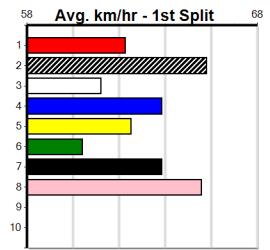

MACEY'S BISTRO (300+ RANK)

Distance: 390m, Race Type: Maiden, Total Prizemoney: $1,530
1st: $1,000, 2nd: $320, 3rd: $160, 4th: $50

Watchdog Tips: [ ] [ ] [ ] [ ] Bet: [ ]

Table with columns: Form Box, Wgt, Dist, Track, Date, Time, BON, Margin, 1st/2nd (Time), PIR, Checked, Comment, W/R, Split 1, S/P, Grade

BLUE SKYLARK [M]
BE Bitch Feb-23
Sire: ASTON RUPEE Dam: UP HILL JILL
Owner(s): R Geall
Trainer: David Geall (Lara)
Winning Distances: < 300m (0) 300 - 399m (0) 400 - 499m (0) 500 - 599m (0) 600 - 699m (0) > 700m (0)
Winning Weights:
2nd (1) 31.8 390 BAL R1 21-Nov-24 22.83 21.93 2.25L BELFAST SPOT (22.69) M/32 8.71 $2.80 M
4th (7) 31.4 390 WBL R2 28-Nov-24 22.93 21.84 9.50L ULTIMO (22.27) M/34 8.92 $8.90 M
Last 3 wins NOT included above

Box History
Bx 1st 2nd 3rd 4th 5th 6th 7th 8th
1 1
2
3
4
5
6
7 1
8
Prize Best $595.00
Starts 22.93(7)-28/11/24
Trk/Dts 2-0-1-0
APM 1-0-0-0 595

PUGSLEY [M] Biks
BK Dog Dec-22
Sire: FERAL FRANKY Dam: SEVILLA
Owner(s): SCOTLAND (SYN), D Ireland, A Scott
Trainer: Jason Formosa (Heathcote)
Winning Distances: < 300m (0) 300 - 399m (0) 400 - 499m (0) 500 - 599m (0) 600 - 699m (0) > 700m (0)
Winning Weights:
3rd (5) 31.5 425 BEN R1 18-Oct-24 24.51 23.95 2.25L SWEET LOVE (24.37) M/222 6.63 $8.50 M
3rd (5) 31.1 425 BEN R1 25-Oct-24 24.35 23.88 3.25L NANCY DEVERE (24.14) M/222 6.53 $4.90 M
2nd (6) 31.5 390 SHP R2 31-Oct-24 23.50 22.11 0.25L TWILIGHT TORI (23.49) M/22 V3 8.47 $1.40 T3-M
ST (-) 31 425 BEN 20-Nov-24 26.07 7.50L Trial Not Cleared M/33 3of4 . ST
ST (-) 31.3 425 BEN 27-Nov-24 24.07 0.01L Trial Cleared Q/11 1of4 . 6.54 . ST
Last 3 wins NOT included above

Box History
Bx 1st 2nd 3rd 4th 5th 6th 7th 8th
1
2
3
4
5 2
6 1
7
8
Prize Best $840.00
Starts FSH
Trk/Dts 3-0-1-2
APM 0-0-0-0 736

MORaine KATIE [M]
BK Bitch Mar-23
Sire: ASTON RUPEE Dam: MEPUNGA KATIE
Owner(s): MORaine (SYN), G Judd, S Judd
Trainer: Glenn Judd (Noorat)
Winning Distances: < 300m (0) 300 - 399m (0) 400 - 499m (0) 500 - 599m (0) 600 - 699m (0) > 700m (0)
Winning Weights:
5th (1) 26.9 390 WBL R2 17-Oct-24 23.40 21.72 11.00 PAW HARRIS (22.69) Q/66 9.30 $6.60 M
7th (7) 26.9 410 HOR R1 22-Oct-24 24.35 22.99 11.00 MISS YOUR KISS (23.65) Q/77 10.95 $19.00 M
4th (6) 26.9 390 BAL R2 31-Oct-24 23.23 22.23 11.00 DOONGALLA SHANE (22.50) M/57 8.78 $67.30 M
2nd (5) 26.9 390 BAL R2 07-Nov-24 22.88 22.07 2.25L SABATINI (22.73) Q/32 8.83 $21.60 M
3rd (1) 27.2 390 WBL R2 14-Nov-24 22.79 22.00 7.50L SHAKE THE DUST (22.27) Q/33 9.11 $16.90 MH
4th (5) 27.2 390 WBL R3 21-Nov-24 22.81 21.81 6.50L LAURISTON GIRL (22.39) M/54 V0 8.90 $85.20 MF
Last 3 wins NOT included above

Box History
Bx 1st 2nd 3rd 4th 5th 6th 7th 8th
1 1 1
2
3
4
5 1 1
6 1 1
7
8 1
Prize Best $730.00
Starts 22.79(1)-14/11/24
Trk/Dts 6-0-1-1
APM 3-0-0-1 730