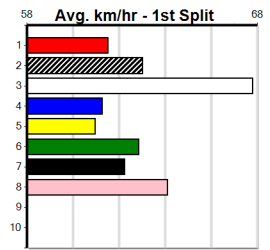

13 RACES TODAY (300+ RANK)

Distance: 390m, Race Type: Maiden, Total Prizemoney: $1,530
1st: $1,000, 2nd: $320, 3rd: $160, 4th: $50

1

2:12PM

(VIC time)

Watchdog Tips:

Bet:

Form Box	Wgt	Dist	Track	Date	Time	BON	Margin	1st/2nd (Time)	PIR	Checked	Comment	WR	Split 1	S/P	Grade

1

MISS MESSAGE (QLD)[M]

BK Bitch Apr-22 Sire: SHIMA SHINE Dam: VINCE A BELLA
Owner(s): AS TIME GOES BY (SYN), J D'altorio, R Francis, G Barbara, E Barbara
Winning Distances: < 300m (0) 300 - 399m (0) 400 - 499m (0) 500 - 599m (0) 600 - 699m (0) > 700m (0)
Trainer: Michael Gibbons (Lara)

Winning Weights:

Rank	Box	Wgt	Dist	Track	Date	Time	BON	Margin	1st/2nd (Time)	PIR	Checked	Comment	WR	Split 1	S/P	Grade
8th (5)	29.6	390	WBL	R1	08-Jul-24	23.21	22.00	11.00	MORAINÉ LILLY (22.49)	M/46	.	.	.	8.76	$21.00	M
8th (5)	29.1	390	WBL	R1	15-Jul-24	24.21	22.62	22.00	PACK YOUR BAGS (22.68)	M/88	.	VO	.	9.29	$14.00	M
3rd (4)	30.0	390	WBL	R2	09-Sep-24	23.17	22.33	0.75L	ASTON TYSON (23.13)	M/33	.	.	.	9.02	$5.20	M
2nd (8)	30.1	390	BAL	R3	23-Sep-24	23.23	22.35	7.50L	PIPPA (22.71)	S/62	.	.	.	8.86	$7.30	T3-M
5th (6)	30.1	390	WBL	R2	30-Sep-24	23.11	22.34	7.50L	COLLINDA BLUE (22.60)	M/55	.	.	.	9.18	$5.30	M
3rd (3)	30.2	390	BAL	R1	14-Oct-24	23.04	22.18	4.25L	STILTON INDIE (22.76)	M/34	.	.	.	8.77	$7.00	T3-M
2nd (1)	30.3	390	BAL	R1	28-Oct-24	23.29	22.09	3.00L	THERMAL FLICKER (23.08)	M/43	.	.	.	8.67	$5.70	T3-M
4th (6)	29.3	390	WBL	R2	25-Nov-24	23.46	22.27	17.00	FOUR PIES SAINT (22.32)	M/55	.	.	.	9.07	$14.60	M

Last 3 wins NOT included above

Box	1st	2nd	3rd	4th	5th	6th	7th	8th
1		1						
2								
3			1					
4			1				1	
5								2
6				1	1			
7								
8	1							

Prize Best	$1010.00
Starts	23.11(6)-30/9/24
Trk/Dts	9-0-2-2
APM	4-0-0-1
	722

2

JOELENE LASS [M]

RBD Bitch May-21 Sire: MY REDEEMER Dam: MIMSTAR
Owner(s): M Lloyd
Winning Distances: < 300m (0) 300 - 399m (0) 400 - 499m (0) 500 - 599m (0) 600 - 699m (0) > 700m (0)
Trainer: Keith Lloyd (Balliang)

Winning Weights:

Rank	Box	Wgt	Dist	Track	Date	Time	BON	Margin	1st/2nd (Time)	PIR	Checked	Comment	WR	Split 1	S/P	Grade
2nd (5)	25.0	390	WBL	R1	20-Aug-24	22.77	22.30	0.50L	MOONLIGHT COMET (22.74)	Q/21	.	.	.	8.77	$8.80	M
5th (3)	25.2	390	BAL	R2	25-Aug-24	22.73	22.06	3.00L	COLOURFUL MAGIC (22.53)	Q/33	.	.	.	8.62	$17.70	T3-M
6th (2)	25.2	390	BAL	R1	06-Sep-24	23.18	22.42	6.50L	BEAST POWER (22.76)	Q/65	.	.	.	8.92	$14.90	M
3rd (1)	25.1	390	WBL	R2	30-Sep-24	22.88	22.34	4.00L	COLLINDA BLUE (22.60)	Q/23	.	.	.	8.92	$7.90	M
2nd (8)	25.0	390	WBL	R3	07-Oct-24	22.88	22.32	3.75L	WHIPSTICK SERENA (22.62)	M/22	.	.	.	8.96	$10.40	M
4th (2)	25.2	400	GEL	R1	15-Oct-24	23.79	22.45	4.25L	ODYSSEUS BALE (23.50)	M/63	.	.	.	8.76	$34.90	M
2nd (8)	25.2	400	GEL	R1	22-Oct-24	23.66	22.43	0.05L	RUSTY RANCHER (23.65)	M/11	.	.	.	8.57	$13.80	T3-M
6th (7)	25.1	390	BAL	R1	28-Oct-24	23.57	22.09	7.00L	THERMAL FLICKER (23.08)	M/76	.	.	.	8.76	$21.50	T3-M

Last 3 wins NOT included above

Box	1st	2nd	3rd	4th	5th	6th	7th	8th
1			1				1	
2				2			2	
3	1			1			1	
4	1	1	1	2	2			
5	1	1	1					
6	1	1	1	2	1			
7			1			3		
8	2	1	2	1				

Prize Best	$2780.00
Starts	22.77(5)-20/8/24
Trk/Dts	32-0-6-3
APM	11-0-4-2
	1404