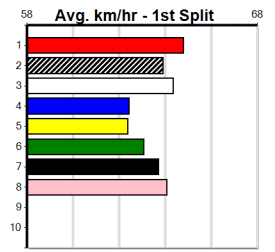

MATKO HIRE (300+ RANK)

Distance: 390m, Race Type: Grade 5, Total Prizemoney: $1,530
1st: $1,000, 2nd: $320, 3rd: $160, 4th: $50

Watchdog Tips:

Bet:

Form Box Wgt Dist Track Date Time BON Margin 1st/2nd (Time) PIR Checked Comment WR Split 1 S/P Grade

ERUDITE BALE (NSW)[5]
BK Bitch Feb-22 Sire: BARCIA BALE Dam: IYLEE BALE
Owner(s): B Wheeler
Trainer: Robert Camilleri (Lara)
Winning Distances: < 300m (0) 300 - 399m (3) 400 - 499m (5) 500 - 599m (0) 600 - 699m (0) > 700m (0)
Box History table and Prize Best Starts table included.

SEANCE SAM [5]
BK Bitch Jul-21 Sire: HOUDINI BOY Dam: NEVER DUPLICATED
Owner(s): G Black
Trainer: Michael Gibbons (Lara)
Winning Distances: < 300m (0) 300 - 399m (6) 400 - 499m (2) 500 - 599m (0) 600 - 699m (0) > 700m (0)
Box History table and Prize Best Starts table included.

STEP ON AIR [5]
BD Dog Mar-22 Sire: TOMMY SHELBY Dam: ART NOUVEAU
Owner(s): C Roberts
Trainer: Catherine Roberts (Terang)
Winning Distances: < 300m (0) 300 - 399m (2) 400 - 499m (1) 500 - 599m (0) 600 - 699m (0) > 700m (0)
Box History table and Prize Best Starts table included.

FREDDY DEEDS [5]
BK Dog Mar-21 Sire: BERNARDO Dam: BEAUT DEEDS
Owner(s): G Anders
Trainer: Garry Anders (Koroit)
Winning Distances: < 300m (0) 300 - 399m (1) 400 - 499m (5) 500 - 599m (1) 600 - 699m (0) > 700m (0)
Box History table and Prize Best Starts table included.

HARRY HOTCAKES [5]
F Dog Feb-21 Sire: BARCIA BALE Dam: SILVER CUPCAKE
Owner(s): D Burnett
Trainer: Marcus Lloyd (Balliang)
Winning Distances: < 300m (0) 300 - 399m (3) 400 - 499m (1) 500 - 599m (0) 600 - 699m (0) > 700m (0)
Box History table and Prize Best Starts table included.

1

2

3

4

5