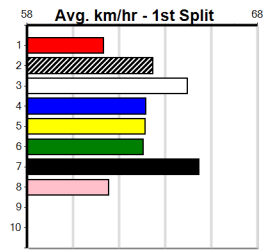

WARRNAMBOOL RACE 13 (300+ RANK)

Distance: 390m, Race Type: Grade 5, Total Prizemoney: $1,530
1st: $1,000, 2nd: $320, 3rd: $160, 4th: $50

Watchdog Tips:

Bet:

Form Box Wgt Dist Track Date Time BON Margin 1st/2nd (Time) PIR Checked Comment WR Split 1 S/P Grade

POPCORN IRA [5] BK Bitch Oct-21 Sire: BARCIA BALE Dam: ZIPPING JAMIE
Owner(s): S Randle
Winning Distances: < 300m (0) 300 - 399m (2) 400 - 499m (2) 500 - 599m (0) 600 - 699m (0) > 700m (0)
Winning Weights: 25.0(1) 25.2(1) 25.7(1) 26.3(1)
2nd (1) 26.4 400 MTG R10 10-Oct-24 24.04 23.07 1.25L TURNING OAK (23.95) 0 11.17 $1.35 RWH
6th (3) 26.1 400 MTG R9 17-Oct-24 23.95 23.01 7.50L MY GIRL KELLIE (23.42) 11.45 $12.00 RWF
8th (5) 26.1 425 BEN R12 23-Oct-24 24.93 24.02 8.00L DARTS NIGHT (24.39) M/227 . . . SW . 6.70 $39.30 T3-5
7th (5) 25.8 390 BAL R7 07-Nov-24 22.95 22.07 6.00L INGA SALLY (22.54) M/87 . . . . 9.04 $70.10 5
8th (5) 25.9 425 BEN R13 13-Nov-24 24.97 24.27 5.50L COCONUT OAKLAND (24.61) M/888 . . . . 6.90 $42.90 T3-5
6th (5) 26.1 390 WBL R12 18-Nov-24 23.14 22.36 8.50L BANK ON FRANKIE (22.55) M/66 . . . . 9.42 $34.90 5
6th (2) 26.1 390 WBL R12 25-Nov-24 22.97 22.27 6.50L GAS MAN (22.55) M/66 . . . . 8.91 $28.30 5
7th (4) 26.1 390 SHP R4 28-Nov-24 23.09 22.30 10.00L TINKER DAN (22.41) M/88 . . . . 9.05 $42.90 5
Last 3 wins NOT included above
1st (2) 25.0 390 WBL R2 15-Jan-24 22.47 22.30 2.25L MYOLA DUSK (22.62) Q/11 . . . . 8.65 $5.70 7
1st (8) 25.7 425 BEN R4 14-Aug-24 24.59 23.98 4.75L SEE SPARKS FLY (24.92) M/321 . . . . 6.76 $7.50 T3-6
1st (5) 26.3 435 SLE R12 25-Sep-24 25.30 24.88 1.75L AUDACIOUS RACHEL (25.41) M/111 . . . . 5.36 $5.90 5

Trainer: Stephen Tabb (Lara)
Box History
Bx 1st 2nd 3rd 4th 5th 6th 7th 8th
1 1 1 1 1 1 1 1
2 1 2 1 2 4 2
3 1 1 1 2
4 2 2 1 1 3
5 1 1 2 2 2 5
6 1 1 1 1
7 1 1 1 1 1
8 1 1 1 1 1 2
Prize Best $7515.00
Starts 22.47(2)-15/1/24
Trk/Dts 55-4-6-6
APM 17-2-1-1 2538