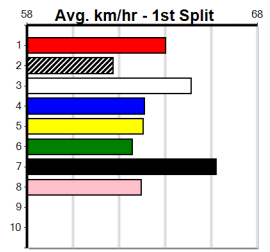

8

4:27PM

(VIC time)

Distance: 450m, Race Type: Grade 5, Total Prizemoney: $1,530
1st: $1,000, 2nd: $320, 3rd: $160, 4th: $50

Watchdog Tips:

Bet:

Table with columns: Form Box, Wgt, Dist, Track, Date, Time, BON, Margin, 1st/2nd (Time), PIR, Checked, Comment, WR, Split 1, S/P, Grade

SLOAN STREET [5]
F Bitch Jun-22 Sire: BERNARDO Dam: SUFFRAGETTE
Owner(s): R Mcmillan
Trainer: Jordan Formosa (Heathcote)
Winning Distances: < 300m (0) 300 - 399m (1) 400 - 499m (2) 500 - 599m (0) 600 - 699m (0) > 700m (0)
Winning Weights: 28.0(1) 28.1(2)
Box History table and Prize Best Starts table included.

LITTLE RUSH [5]
BK Bitch Oct-21 Sire: DROOPYS MALDINI Dam: ONE STEP AHEAD
Owner(s): C Treherne
Trainer: Craig Treherne (Lara)
Winning Distances: < 300m (0) 300 - 399m (2) 400 - 499m (1) 500 - 599m (0) 600 - 699m (0) > 700m (0)
Winning Weights: 27.5(1) 27.7(1) 27.8(1)
Box History table and Prize Best Starts table included.

MORE WINE PLEASE [5]
BK Bitch Nov-22 Sire: FERAL FRANKY Dam: JUNK FOOD JUNKIE
Owner(s): A Lie
Trainer: Jason Sharp (Lara)
Winning Distances: < 300m (0) 300 - 399m (1) 400 - 499m (2) 500 - 599m (0) 600 - 699m (0) > 700m (0)
Winning Weights: 28.1(1) 28.9(1) 29.2(1)
Box History table and Prize Best Starts table included.

LUCY JANE [5]
BK Bitch Mar-22 Sire: TOMMY SHELBY Dam: IVY WREN
Owner(s): G Mclauchlan
Trainer: Gary Hunt (Cudjee)
Winning Distances: < 300m (0) 300 - 399m (2) 400 - 499m (1) 500 - 599m (0) 600 - 699m (0) > 700m (0)
Winning Weights: 25.7(1) 26.0(1) 26.1(1)
Box History table and Prize Best Starts table included.

SAINT JADE [5]
BE Bitch Mar-22 Sire: BERNARDO Dam: SAINT MADDIE
Owner(s): P Byrne
Trainer: Peter Byrne (Koroit)
Winning Distances: < 300m (0) 300 - 399m (1) 400 - 499m (2) 500 - 599m (0) 600 - 699m (0) > 700m (0)
Winning Weights: 25.5(1) 26.2(1) 26.5(1)
Box History table and Prize Best Starts table included.

1

2

3

4

5