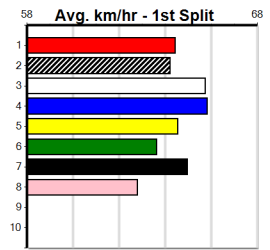

PADDY WANTS PATS (300+ RANK)

Distance: 390m, Race Type: Grade 5, Total Prizemoney: $1,530
1st: $1,000, 2nd: $320, 3rd: $160, 4th: $50

Watchdog Tips:

Bet:

Form Box Wgt Dist Track Date Time BON Margin 1st/2nd (Time) PIR Checked Comment W/R Split 1 S/P Grade

GAS MAN [5]
BK Dog Jan-21 Sire: FABREGAS Dam: PROVEN SCARY
Owner(s): M Roberts
Winning Distances: < 300m (0) 300 - 399m (7) 400 - 499m (4) 500 - 599m (0) 600 - 699m (0) > 700m (0)
Winning Weights: 32.8(1) 32.9(2) 33.0(3) 33.1(2) 33.3(1) 33.4(2)
6th (1) 32.9 410 HOR R7 24-Sep-24 23.90 22.93 12.00 JED'S MEMORY (23.11) M/45 . . . 10.60 $29.30 5H
5th (2) 32.9 400 GEL R10 22-Oct-24 22.97 22.43 4.25L MAC AND CHEESE (22.68) M/56 . . . SW W 8.56 $13.00 T3-5
2nd (8) 33.0 400 MTG R12 27-Oct-24 23.45 22.81 4.25L ASTON ARETHA (23.16) . . . 10.99 $16.00 5
5th (1) 33.0 400 MTG R5 31-Oct-24 23.77 23.27 5.00L CADILLAC MAGIC (23.42) . . . 11.37 $2.15 RW
4th (5) 32.9 425 BEN R11 06-Nov-24 24.46 23.88 5.00L CHEAP CHARLIE (24.12) M/434 . . . . 6.73 $10.10 5
5th (3) 32.7 425 BEN R11 13-Nov-24 24.83 24.27 8.00L CHAIN DRIVE (24.30) M/555 . . . . 6.88 $10.90 T3-5
3rd (8) 32.9 390 WBL R11 18-Nov-24 22.57 22.36 3.00L JUST WANT PIZZA (22.36) M/33 . . . . 8.82 $4.40 5
1st (8) 33.3 390 WBL R12 25-Nov-24 22.55 22.27 0.75L WAIRUA'S WAY (22.58) M/33 . . . . 8.68 $1.40 5
Last 3 wins NOT included above
1st (7) 33.1 390 WBL R3 25-Apr-24 22.39 22.14 0.10L WILDER (22.40) M/32 . . . SW . 8.72 $15.70 5
1st (2) 33.0 425 BEN R5 17-Jul-24 24.74 24.18 1.00L HELLBOY (24.80) M/111 . . . W 6.65 $4.10 T3-5
1st (2) 33.0 390 WBL R11 29-Jul-24 22.55 22.35 4.75L ACOUSTIC FLASH (22.87) M/22 . . . . 8.85 $1.50 5

Trainer: Mark Roberts (Terang)
Box History
Bx 1st 2nd 3rd 4th 5th 6th 7th 8th
1 1 1 1 2 3 1 1
2 3 3 1 2 2
3 1 2 2 1 2
4 2 4 1 1 1 1
5 2 1 2 2 1
6 1 2 2 1 2 1
7 3 2 2 2 1
8 3 4 1 1 1 1
Prize Best $26405.00
Starts 22.39(7)-25/4/24
Trk/Dts 77-11-15-12
APM 21-4-1-4
4202