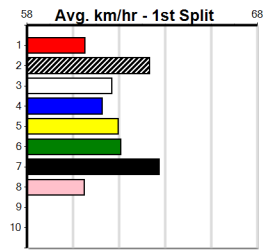

1

2

3

4

5

CASSIGN DESIGN (300+ RANK)

Distance: 450m, Race Type: Mixed 6/7, Total Prizemoney: \$1,530
1st: \$1,000, 2nd: \$320, 3rd: \$160, 4th: \$50

Watchdog Tips: [] [] [] [] Bet: []