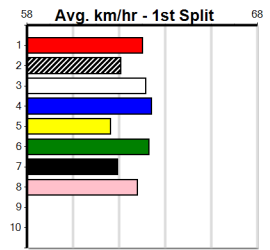

EDWARDS ELECTRICAL (300+ RANK)

Distance: 450m, Race Type: Grade 5, Total Prizemoney: $1,530
1st: $1,000, 2nd: $320, 3rd: $160, 4th: $50

Watchdog Tips:

Bet:

Table with columns: Form Box, Wgt, Dist, Track, Date, Time, BON, Margin, 1st/2nd (Time), PIR, Checked, Comment, WR, Split 1, S/P, Grade

KETCHIKAN KID [5]
BK Dog Aug-22 Sire: FLYING RICCIARDO Dam: MISS MORRISSET
Owner(s): R Geall
Trainer: David Geall (Lara)
Winning Distances: < 300m (0) 300 - 399m (0) 400 - 499m (3) 500 - 599m (0) 600 - 699m (0) > 700m (0)
Winning Weights: 32.3(1) 33.2(1) 33.6(1)
Box History table and Prize Best Starts table included.

FLAX MILL (SA)[5]
F Dog Jan-22 Sire: AUSSIE INFRARED Dam: BANJO LASS
Owner(s): B Casey
Trainer: Brendan Casey (Penshurst)
Winning Distances: < 300m (0) 300 - 399m (1) 400 - 499m (1) 500 - 599m (1) 600 - 699m (0) > 700m (0)
Winning Weights: 28.5(1) 30.3(1) 30.5(1)
Box History table and Prize Best Starts table included.

LASER BEAM [5]
BK Dog Oct-21 Sire: KINLOCH BRAE Dam: UP HILL JILL
Owner(s): Never Better (SYN), J Geall, M Stevanja, B Geall, M Geall
Trainer: Jeff Geall (Fyansford)
Winning Distances: < 300m (0) 300 - 399m (1) 400 - 499m (3) 500 - 599m (0) 600 - 699m (0) > 700m (0)
Winning Weights: 33.8(1) 33.9(1) 34.2(1) 34.4(1)
Box History table and Prize Best Starts table included.

RAGIN' ABLETT [5]
BK Dog Apr-21 Sire: DYNA VILLA Dam: HURRICANE QUEEN
Owner(s): D Welsh
Trainer: Jason Wickham (Lara)
Winning Distances: < 300m (0) 300 - 399m (2) 400 - 499m (7) 500 - 599m (0) 600 - 699m (0) > 700m (0)
Winning Weights: 30.0(1) 30.4(1) 30.9(1) 31.0(3) 31.6(1) 32.1(1) 32.4(1)
Box History table and Prize Best Starts table included.

IVERSON [5]
BE Bitch Dec-19 Sire: MY REDEEMER Dam: MIRACLES HAPPEN
Owner(s): E Steel
Trainer: Elizabeth Steel (Nullawarre North)
Winning Distances: < 300m (0) 300 - 399m (0) 400 - 499m (4) 500 - 599m (0) 600 - 699m (0) > 700m (0)
Winning Weights: 27.1(1) 28.1(1) 28.3(1) 29.0(1)
Box History table and Prize Best Starts table included.

1

2

3

4

5