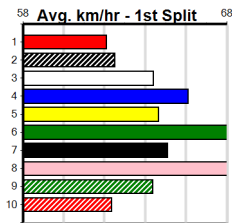

5
7:52PM
(VIC time)

Distance: 450m, Race Type: Mixed 6/7 Final, Total Prizemoney: \$3,360
1st: \$2,250, 2nd: \$690, 3rd: \$345, 4th: \$75

Watchdog Tips: 0 0 0 0 Bet:

Main race results table with columns: Form, Box, Weight, Dist, Track, Date, Time, BON, Margin, 1st/2nd (Time), PIR, Checked, Comment, W/R, Split 1, S/P, Grade. Includes race details for horses like MIKAELA'S JOY, SAINT JAYDEN, JILL'S JULIETTE, HEY PRESTO, WESTERN EMPIRE, ASTON WALKER, GINA RHODE, SNOWBALL ONE, PAW OLLIE, and BELAIR BETTY.