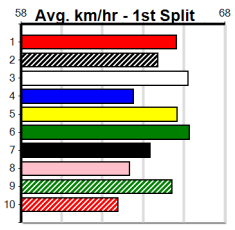

ONE MORE RACE TO GO

Distance: 390m, Race Type: Grade 5, Total Prizemoney: $2,925
1st: $1,950, 2nd: $600, 3rd: $300, 4th: $75

12

10:14PM

(VIC time)

Watchdog Tips: 0 0 0 0 Bet:

Main race results table with columns for race number, horse name, trainer, owner, time, and prize money. Includes sub-tables for 'Winning Boxes' for each race.