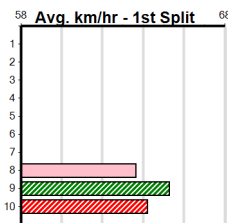

13 RACES TONIGHT

Distance: 390m, Race Type: Maiden, Total Prizemoney: $2,535
1st: $1,680, 2nd: $520, 3rd: $260, 4th: $75

1
6:23PM
(VIC time)

Watchdog Tips: **0** **0** **0** **0** **Bet:** .

Form	Box	Weight	Dist	Track	Date	Time	BON	Margin	1st/2nd (Time)	PIR	Checked	Comment	W/R	Split 1	S/P	Grade	
1																	
NOVA MIA [M]																	
F	B				Mar-23		FERNANDO BALE										NOVA WILLOW
Trainer: Robert Camilleri (Lara) Owner(s): J Galea																	
<table border="1"> <thead> <tr> <th colspan="8">Winning Boxes</th> </tr> <tr> <th>1</th><th>2</th><th>3</th><th>4</th><th>5</th><th>6</th><th>7</th><th>8</th> </tr> </thead> <tbody> <tr> <td>Prize</td><td></td><td></td><td></td><td></td><td></td><td></td><td></td> </tr> <tr> <td>Best</td><td></td><td></td><td></td><td></td><td></td><td></td><td></td> </tr> <tr> <td>Starts</td><td></td><td></td><td></td><td></td><td></td><td></td><td></td> </tr> <tr> <td>Trk/Dst</td><td></td><td></td><td></td><td></td><td></td><td></td><td></td> </tr> <tr> <td>APM</td><td></td><td></td><td></td><td></td><td></td><td></td><td></td> </tr> </tbody> </table>																	
2																	
FOZZY'S BOY [M]																	
BD	D				Sep-22		GOOD ODDS HARADA										ABALONE FOZZ
Trainer: Gary Hunt (Cudgee) Owner(s): G Hunt																	
<table border="1"> <thead> <tr> <th colspan="8">Winning Boxes</th> </tr> <tr> <th>1</th><th>2</th><th>3</th><th>4</th><th>5</th><th>6</th><th>7</th><th>8</th> </tr> </thead> <tbody> <tr> <td>Prize</td><td></td><td></td><td></td><td></td><td></td><td></td><td></td> </tr> <tr> <td>Best</td><td></td><td></td><td></td><td></td><td></td><td></td><td></td> </tr> <tr> <td>Starts</td><td></td><td></td><td></td><td></td><td></td><td></td><td></td> </tr> <tr> <td>Trk/Dst</td><td></td><td></td><td></td><td></td><td></td><td></td><td></td> </tr> <tr> <td>APM</td><td></td><td></td><td></td><td></td><td></td><td></td><td></td> </tr> </tbody> </table>																	
3																	
QUICK TRAVERSE [M]																	
BK	D				Feb-23		TIGGERLONG TONK										SPYFECTION
Trainer: Mark Keane (Koroit) Owner(s): Four Legged Tripod (SYN), G Smith, A Watts																	
<table border="1"> <thead> <tr> <th colspan="8">Winning Boxes</th> </tr> <tr> <th>1</th><th>2</th><th>3</th><th>4</th><th>5</th><th>6</th><th>7</th><th>8</th> </tr> </thead> <tbody> <tr> <td>Prize</td><td></td><td></td><td></td><td></td><td></td><td></td><td></td> </tr> <tr> <td>Best</td><td></td><td></td><td></td><td></td><td></td><td></td><td></td> </tr> <tr> <td>Starts</td><td></td><td></td><td></td><td></td><td></td><td></td><td></td> </tr> <tr> <td>Trk/Dst</td><td></td><td></td><td></td><td></td><td></td><td></td><td></td> </tr> <tr> <td>APM</td><td></td><td></td><td></td><td></td><td></td><td></td><td></td> </tr> </tbody> </table>																	
4																	
MORAINÉ PIPER [M]																	
BD	B				May-23		FERDINAND BOY										MORAINÉ ROSIE
Trainer: Glenn Judd (Noorat) Owner(s): MORAINÉ (SYN), G Judd, S Judd																	
<table border="1"> <thead> <tr> <th colspan="8">Winning Boxes</th> </tr> <tr> <th>1</th><th>2</th><th>3</th><th>4</th><th>5</th><th>6</th><th>7</th><th>8</th> </tr> </thead> <tbody> <tr> <td>Prize</td><td></td><td></td><td></td><td></td><td></td><td></td><td></td> </tr> <tr> <td>Best</td><td></td><td></td><td></td><td></td><td></td><td></td><td></td> </tr> <tr> <td>Starts</td><td></td><td></td><td></td><td></td><td></td><td></td><td></td> </tr> <tr> <td>Trk/Dst</td><td></td><td></td><td></td><td></td><td></td><td></td><td></td> </tr> <tr> <td>APM</td><td></td><td></td><td></td><td></td><td></td><td></td><td></td> </tr> </tbody> </table>																	
5																	
MORAINÉ FELIX [M]																	
BE	D				May-23		FERDINAND BOY										MORAINÉ ROSIE
Trainer: Glenn Judd (Noorat) Owner(s): MORAINÉ (SYN), G Judd, S Judd																	
<table border="1"> <thead> <tr> <th colspan="8">Winning Boxes</th> </tr> <tr> <th>1</th><th>2</th><th>3</th><th>4</th><th>5</th><th>6</th><th>7</th><th>8</th> </tr> </thead> <tbody> <tr> <td>Prize</td><td></td><td></td><td></td><td></td><td></td><td></td><td></td> </tr> <tr> <td>Best</td><td></td><td></td><td></td><td></td><td></td><td></td><td></td> </tr> <tr> <td>Starts</td><td></td><td></td><td></td><td></td><td></td><td></td><td></td> </tr> <tr> <td>Trk/Dst</td><td></td><td></td><td></td><td></td><td></td><td></td><td></td> </tr> <tr> <td>APM</td><td></td><td></td><td></td><td></td><td></td><td></td><td></td> </tr> </tbody> </table>																	
6																	
WITCH OF NOVA [M]																	
BD	B				Mar-23		FERNANDO BALE										NOVA WILLOW
Trainer: Robert Camilleri (Lara) Owner(s): J Galea