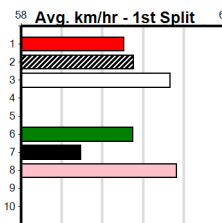

MACEY'S BISTRO

Distance: 450m, Race Type: Maiden, Total Prizemoney: $2,535
1st: $1,680, 2nd: $520, 3rd: $260, 4th: $75

2

6:48PM

(VIC time)

Watchdog Tips:

0 0 0 0

Bet:

Form	Box	Weight	Dist	Track	Date	Time	BON	Margin	1st/2nd (Time)	PIR	Checked	Comment	W/R	Split 1	S/P	Grade

1 SAVANNAH STAR [M]	B	Nov-22	SUPERIOR PANAMA	MAXIMUM KACK													
Trainer: Robert Camilleri (Lara)																	
4th (7)	30.0	450	BAL	R1	20-Nov-24	25.65	25.27	4.00	LSNOWBALL ONE (25.38)	M/334	.	.	.	6.74	$14.70	M	
Owner(s): J Galea																	

Winning Boxes							
1	2	3	4	5	6	7	8
Prize							
Best							
Starts							
Trk/Dst							
APM							

2 STATUE OF TIME [M]	D	Feb-23	ASTON FASTNET	PRETTY MUCH													
Trainer: Peter Inguanti (Camperdown)																	
2nd (8)	34.8	400	GEL	R1	15-Nov-24	22.91	22.35	0.10	LTIPTSY TURTLE (22.90)	S/42	.	.	.	8.64	$8.90	M	
3rd (2)	34.8	460	GEL	R2	22-Nov-24	26.22	25.89	4.50	LHONEY BUNNY (25.93)	M/443	.	.	.	6.76	$12.90	M	
2nd (8)	34.4	390	WBL	R2	28-Nov-24	22.48	21.84	3.25	LULTIMO (22.27)	S/43	.	.	.	8.97	$1.60	M	
Owner(s): K Iles																	

Winning Boxes							
1	2	3	4	5	6	7	8
Prize							
Best							
Starts							
Trk/Dst							
APM							

3 ARCADIA BELLE [M]	B	Feb-23	ASTON RUPEE	UP HILL JILL													
Trainer: David Geall (Lara)																	
7th (5)	30.1	400	GEL	R1	22-Nov-24	23.42	22.27	9.50	LBLACK SANDY (22.75)	M/37	.	.	.	8.48	$5.70	M	
3rd (7)	30.1	400	WGL	R2	29-Nov-24	23.23	22.61	6.50	LBLINKED (22.79)	M/22	.	.	.	8.69	$3.10	M	
Owner(s): R Geall																	

Winning Boxes							
1	2	3	4	5	6	7	8
Prize							
Best							
Starts							
Trk/Dst							
APM							

4 MORAINE SPIKE [M]	D	May-23	FERDINAND BOY	MORAINE ROSIE													
Trainer: Glenn Judd (Noorat)																	
Owner(s): MORAINE (SYN), G Judd, S Judd																	

Winning Boxes							
1	2	3	4	5	6	7	8
Prize							
Best							
Starts							
Trk/Dst							
APM							

5 *** VACANT BOX ***																
Trainer:																
Owner(s):																

6 PANAMA REBEL [M]	B	Dec-22	SUPERIOR PANAMA	STELLA RHODE													
Trainer: Barry O'keefe (Wangoom)																	
4th (1)	26.8	390	WBL	R1	17-Oct-24	22.80	21.72	6.00	LMAYBE RAIN (22.38)	M/54	.	.	.	9.08	$5.80	M	
2nd (4)	26.8	390	WBL	R1	18-Nov-24	23.00	22.36	6.00	LPW DAHLIA (22.61)	M/22	.	.	.	9.04	$3.10	M	
6th (6)	26.8	390	WBL	R1	21-Nov-24	23.08	21.81	10.00	LLITTLE NARLA (22.41)	M/66	.	.	.	9.00	$15.60	M	
5th (4)	27.3	390	WBL	R3	25-Nov-24	23.22	22.27	9.50	LMINH JACK (22.56)	M/55	.	.	.	8.95	$11.00	M	
Owner(s): OKAY JIM (SYN), B O'keefe, J O'keefe																	

Winning Boxes							
1	2	3	4	5	6	7	8
Prize							
Best							
Starts							
Trk/Dst							
APM							

7 SUPER CETANE [M]	B	Feb-23	RAZOR'S EDGE	SUPER C AZELLE													
Trainer: Margery Quick (Haddon)																	
2nd (1)	27.4	390	BAL	R2	24-Oct-24	22.85	22.08	6.00	LHOOKED ON YUKI (22.43)	M/22	.	.	.	8.57	$8.00	M	
8th (7)	27.5	450	BAL	R2	28-Oct-24	26.53	25.54	10.00	LFANCY FREDA (25.85)	M/766	.	.	.	6.91	$9.80	T3-M	
5th (7)	27.5	390	BAL	R1	07-Nov-24	22.95	22.07	4.00	LPW CASSIAN (22.69)	M/33	.	.	.	8.71	$4.50	M	
4th (1)	27.6	390	BAL	R9	18-Nov-24	23.47	22.32	11.00	LMOBILE LAD (22.70)	M/55	.	.	.	8.85	$3.70	T3-M	
Owner(s): G Collins																	

Winning Boxes							
1	2	3	4	5	6	7	8
Prize							
Best							
Starts							
Trk/Dst							
APM							

8 OVERLAND BOY [M]	D	Dec-22	BARCIA BALE	PARTY LIGHTS													
Trainer: Robin Moore (Devon Meadows)																	
2nd (1)	34.3	450	SHP	R3	21-Oct-24	25.41	25.01	4.75	LLELITE INTENTION (25.09)	M/663	.	SW	.	6.84	$4.60	MH	
5th (3)	34.5	450	SHP	R2	28-Oct-24	25.42	25.13	3.50	LPANADERO STAR (25.19)	Q/345	.	.	.	6.64	$12.90	MF	
Owner(s): R Moore																	

Winning Boxes							
1	2	3	4	5	6	7	8
Prize							
Best							
Starts							
Trk/Dst							
APM							

9 *** NO RESERVE ***																
Trainer:																
Owner(s):																

10 *** NO RESERVE ***																
Trainer:																
Owner(s):