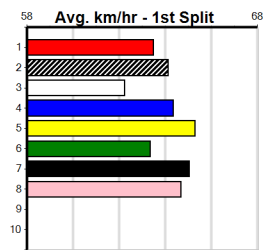

CASSIGN DESIGN

Distance: 450m, Race Type: Grade 5, Total Prizemoney: $2,925
1st: $1,950, 2nd: $600, 3rd: $300, 4th: $75

Watchdog Tips: [ ] [ ] [ ] [ ] Bet: [ ]

Block A Babe (NSW)[5]
RBD Bitch Mar-22
Sire: MEPUNGA CRUZER Dam: KISSING CARTER
Trainer: Margery Quick (Haddon)
Winning Distances: < 300m (0) 300 - 399m (2) 400 - 499m (2) 500 - 599m (0) 600 - 699m (0) > 700m (0)
Winning Weights: 28.3(1) 28.4(1) 29.3(1) 29.6(1)
Table with columns: 1st, 2nd, 3rd, 4th, 5th, 6th, 7th, 8th. Includes prize best starts and APM.

Grumpy Sailor [5]
BK Dog Jan-20
Sire: ZAMBORA BROCKIE Dam: DISPUTIVE
Trainer: Raymond Mahony (Southern Cro)
Winning Distances: < 300m (0) 300 - 399m (2) 400 - 499m (5) 500 - 599m (0) 600 - 699m (0) > 700m (0)
Winning Weights: 35.6(2) 35.8(1) 35.9(2) 36.0(1) 36.1(1)
Table with columns: 1st, 2nd, 3rd, 4th, 5th, 6th, 7th, 8th. Includes prize best starts and APM.

Aldren Bale [5] Biks
FBD Dog Jan-21
Sire: KONOMI Dam: DYNA UNI
Trainer: Catherine Roberts (Terang)
Winning Distances: < 300m (0) 300 - 399m (4) 400 - 499m (2) 500 - 599m (0) 600 - 699m (0) > 700m (0)
Winning Weights: 32.2(1) 32.4(1) 32.6(1) 32.7(1) 33.0(1) 33.1(1)
Table with columns: 1st, 2nd, 3rd, 4th, 5th, 6th, 7th, 8th. Includes prize best starts and APM.

PAW JUDAS (NSW)[5]
BEF Dog Dec-22
Sire: BERNARDO Dam: HADARAH BALE
Trainer: Mark Delbridge (Balliang)
Winning Distances: < 300m (0) 300 - 399m (0) 400 - 499m (5) 500 - 599m (0) 600 - 699m (0) > 700m (0)
Winning Weights: 31.1(1) 31.3(2) 31.4(1) 31.5(1)
Table with columns: 1st, 2nd, 3rd, 4th, 5th, 6th, 7th, 8th. Includes prize best starts and APM.

Kensington Flyer [5]
BK Dog Apr-22
Sire: MY REDEEMER Dam: LIVERPOOL FLYER
Trainer: Gregory Mcrae (Smythes Creek)
Winning Distances: < 300m (0) 300 - 399m (0) 400 - 499m (8) 500 - 599m (0) 600 - 699m (0) > 700m (0)
Winning Weights: 26.3(1) 26.6(1) 26.9(2) 27.0(2) 27.3(1) 27.5(1)
Table with columns: 1st, 2nd, 3rd, 4th, 5th, 6th, 7th, 8th. Includes prize best starts and APM.