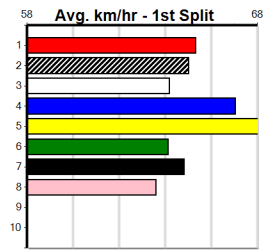

DREAMCHASERS - TICKETS ON SALE NOW

Distance: 450m, Race Type: Grade 5, Total Prizemoney: $2,925

1st: $1,950, 2nd: $600, 3rd: $300, 4th: $75

Watchdog Tips:

Bet:

Form Box Wgt Dist Track Date Time BON Margin 1st/2nd (Time) PIR Checked Comment W/R Split 1 S/P Grade

SAINT TAY [5]

SAINT TAY [5] BK Dog Mar-22 Sire: BERNARDO Dam: SAINT MADDIE Owner(s): P Byrne... Winning Distances: < 300m (0) 300 - 399m (4) 400 - 499m (2) 500 - 599m (0) 600 - 699m (0) > 700m (0) ... Box History, Prize Best Starts, Trk/Dts, APM

BRUCE'S SHOUT [5]

BRUCE'S SHOUT [5] BK Dog Mar-22 Sire: CHRISTO BALE Dam: ROSE ROYCE Owner(s): M Delbridge... Winning Distances: < 300m (0) 300 - 399m (4) 400 - 499m (5) 500 - 599m (0) 600 - 699m (0) > 700m (0) ... Box History, Prize Best Starts, Trk/Dts, APM

BELSAR [5]

BELSAR [5] BK Bitch Apr-22 Sire: FERAL FRANKY Dam: ALL INN AVA Owner(s): L Moore... Winning Distances: < 300m (0) 300 - 399m (1) 400 - 499m (6) 500 - 599m (0) 600 - 699m (0) > 700m (0) ... Box History, Prize Best Starts, Trk/Dts, APM

CRACKERJACK SCUD [5]

CRACKERJACK SCUD [5] BK Dog Jan-23 Sire: SHIMA SHINE Dam: MAXIMUM SHIRLEY Owner(s): J Cooper... Winning Distances: < 300m (0) 300 - 399m (0) 400 - 499m (3) 500 - 599m (0) 600 - 699m (0) > 700m (0) ... Box History, Prize Best Starts, Trk/Dts, APM

SKETCHY DEMOS (QLD)[5]

SKETCHY DEMOS (QLD)[5] BK Dog Nov-22 Sire: ORSON ALLEN Dam: BOIL AND BUBBLE Owner(s): DarraBill (SYN), D Geyer, W Menzies... Winning Distances: < 300m (0) 300 - 399m (6) 400 - 499m (0) 500 - 599m (0) 600 - 699m (0) > 700m (0) ... Box History, Prize Best Starts, Trk/Dts, APM