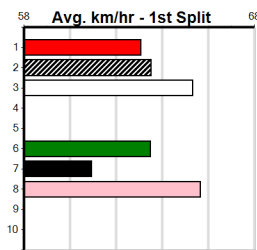

2

6:48PM

(VIC time)

Distance: 450m, Race Type: Maiden, Total Prizemoney: $2,535
1st: $1,680, 2nd: $520, 3rd: $260, 4th: $75

Watchdog Tips: ☐ ☐ ☐ ☐ ☐ Bet:

1

SAVANNAH STAR [M]
BD Bitch Nov-22 Sire: SUPERIOR PANAMA Dam: MAXIMUM KACK
Owner(s): J Galea Trainer: Robert Camilleri (Lara)
Winning Distances: < 300m (0) 300 - 399m (0) 400 - 499m (0) 500 - 599m (0) 600 - 699m (0) > 700m (0)
Winning Weights:
4th (7) 30.0 450 BAL R1 20-Nov-24 25.65 25.27 4.00L SNOWBALL ONE (25.38) M/334 6.74 $14.70 M

Box History

Bx	1st	2nd	3rd	4th	5th	6th	7th	8th
1								
2								
3								
4								
5								
6								
7				1				
8								

Prize Best $75.00 FSH
Starts 1-0-0-0
Trk/Dts 0-0-0-0
APM 75

Last 3 wins NOT included above

2

STATUE OF TIME [M]
BK Dog Feb-23 Sire: ASTON FASTNET Dam: PRETTY MUCH
Owner(s): K Iles Trainer: Peter Inguanti (Camperdown)
Winning Distances: < 300m (0) 300 - 399m (0) 400 - 499m (0) 500 - 599m (0) 600 - 699m (0) > 700m (0)
Winning Weights:
2nd (8) 34.8 400 GEL R1 15-Nov-24 22.91 22.35 0.10L TIPSY TURTLE (22.90) S/42 8.64 $8.90 M
3rd (2) 34.8 460 GEL R2 22-Nov-24 26.22 25.89 4.50L HONEY BUNNY (25.93) M/443 6.76 $12.90 M
2nd (8) 34.4 390 WBL R2 28-Nov-24 22.48 21.84 3.25L ULTIMO (22.27) S/43 8.97 $1.60 M

Box History

Bx	1st	2nd	3rd	4th	5th	6th	7th	8th
1								
2			1					
3								
4								
5								
6								
7								
8		2						

Prize Best $1300.00 FSTD
Starts 3-0-2-1
Trk/Dts 0-0-0-0
APM 1300

Last 3 wins NOT included above

3

ARCADIA BELLE [M]
BK Bitch Feb-23 Sire: ASTON RUPEE Dam: UP HILL JILL
Owner(s): R Geall Trainer: David Geall (Lara)
Winning Distances: < 300m (0) 300 - 399m (0) 400 - 499m (0) 500 - 599m (0) 600 - 699m (0) > 700m (0)
Winning Weights:
7th (5) 30.1 400 GEL R1 22-Nov-24 23.42 22.27 9.50L BLACK SANDY (22.75) M/37 8.48 $5.70 M
3rd (7) 30.1 400 WGL R2 29-Nov-24 23.23 22.61 6.50L BLINKED (22.79) M/22 8.69 $3.10 M

Box History

Bx	1st	2nd	3rd	4th	5th	6th	7th	8th
1								
2								
3								
4								
5							1	
6								
7			1					
8								

Prize Best $260.00 FSH
Starts 2-0-0-1
Trk/Dts 0-0-0-0
APM 260

Last 3 wins NOT included above

4

MORAINE SPIKE [M]
BEBD Dog May-23 Sire: FERDINAND BOY Dam: MORAINE ROSIE
Owner(s): MORAINE (SYN), G Judd, S Judd Trainer: Glenn Judd (Noorat)
Winning Distances: < 300m (0) 300 - 399m (0) 400 - 499m (0) 500 - 599m (0) 600 - 699m (0) > 700m (0)
Winning Weights:

Box History

Bx	1st	2nd	3rd	4th	5th	6th	7th	8th
1								
2								
3								
4								
5								
6								
7								
8								

Prize Best $0 FSH
Starts 0-0-0-0
Trk/Dts 0-0-0-0
APM 0

Last 3 wins NOT included above

5

*** VACANT BOX ***
Sire: Dam:
Owner(s): Trainer:
Winning Distances: < 300m (0) 300 - 399m (0) 400 - 499m (0) 500 - 599m (0) 600 - 699m (0) > 700m (0)
Winning Weights: Box History