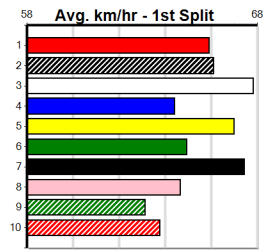

BROAD TREE CARE

Distance: 390m, Race Type: Mixed 4/5, Total Prizemoney: $3,360
1st: $2,250, 2nd: $690, 3rd: $345, 4th: $75

Watchdog Tips:

Bet:

Table with columns: Form Box, Wgt, Dist, Track, Date, Time, BON, Margin, 1st/2nd (Time), PIR, Checked, Comment, W/R, Split 1, S/P, Grade

BLAME SPENCER [5]
BK Dog Apr-21 Sire: SHIMA SHINE Dam: BLAME THE FAME
Owner(s): A Scott
Trainer: Murray Collyer (Coburg North)
Winning Distances: < 300m (0) 300 - 399m (10) 400 - 499m (3) 500 - 599m (0) 600 - 699m (0) > 700m (0)
Winning Weights: 32.4(1) 32.8(1) 33.0(1) 33.4(4) 33.5(1) 33.8(2) 34.0(1) 34.1(1) 34.3(1)
Box History table and Prize Best Starts table included.

RUBY'S SHOW [5]
BK Bitch Oct-22 Sire: FERAL FRANKY Dam: HAPPY RUBY
Owner(s): T Sinnott
Trainer: Daniel Gibbons (Avalon)
Winning Distances: < 300m (0) 300 - 399m (2) 400 - 499m (3) 500 - 599m (0) 600 - 699m (0) > 700m (0)
Winning Weights: 26.0(1) 26.9(1) 27.2(1) 27.3(1) 27.4(1)
Box History table and Prize Best Starts table included.

ASTON ARETHA (NSW)[5]
BEED Bitch Feb-22 Sire: BEAST UNLEASHED Dam: FANTASTIC SKYE
Owner(s): R Borda
Trainer: Aimee Drew (Winslow)
Winning Distances: < 300m (0) 300 - 399m (4) 400 - 499m (9) 500 - 599m (0) 600 - 699m (0) > 700m (0)
Winning Weights: 25.4(1) 25.5(1) 26.0(1) 26.2(2) 26.3(1) 26.4(1) 26.7(2) 26.8(1) 26.9(2) 27.0(1)
Box History table and Prize Best Starts table included.

NATALIE BALE (NSW)[4]
BK Bitch May-22 Sire: CHRISTO BALE Dam: HAE ALLEN
Owner(s): B Wheeler
Trainer: Rebecca Gibbons (Avalon)
Winning Distances: < 300m (0) 300 - 399m (3) 400 - 499m (5) 500 - 599m (0) 600 - 699m (0) > 700m (0)
Winning Weights: 28.3(1) 28.6(1) 28.8(2) 29.1(1) 29.6(1) 29.7(1) 29.8(1)
Box History table and Prize Best Starts table included.

MATTY BOY [4]
BK Dog Aug-21 Sire: SHIMA SHINE Dam: MEPUNGA MIDGET
Owner(s): D Keane
Trainer: Mark Keane (Koroit)
Winning Distances: < 300m (0) 300 - 399m (2) 400 - 499m (5) 500 - 599m (0) 600 - 699m (0) > 700m (0)
Winning Weights: 31.0(1) 31.1(1) 31.4(1) 31.6(2) 31.7(1) 32.0(1)
Box History table and Prize Best Starts table included.