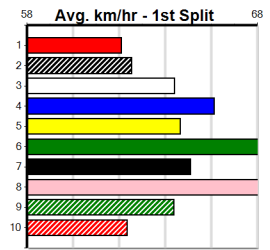

Box History for GIVE ME LOVE [6]. Table with columns: Bx, 1st, 2nd, 3rd, 4th, 5th, 6th, 7th, 8th. Includes Prize Best (\$3290.00) and Starts (22-84(3)-4/3/24).

SPORTSBET FINAL

Distance: 450m, Race Type: Mixed 6/7 Final, Total Prizemoney: \$3,360
1st: \$2,250, 2nd: \$690, 3rd: \$345, 4th: \$75