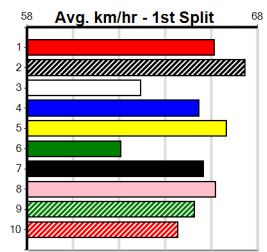

SPORTSBET SET A DEPOSIT LIMIT

Distance: 390m, Race Type: Grade 5, Total Prizemoney: $2,925
1st: $1,950, 2nd: $600, 3rd: $300, 4th: $75

Watchdog Tips:

Bet:

Table with columns: Form Box, Wgt, Dist, Track, Date, Time, BON, Margin, 1st/2nd (Time), PIR, Checked, Comment, WR, Split 1, S/P, Grade

BLACK STATESMAN [5]
BK Dog Sep-22 Sire: FERAL FRANKY Dam: LADY PANDORA
Owner(s): A Gurry
Trainer: Dustin Drew (Dennington)
Winning Distances: < 300m (0) 300 - 399m (1) 400 - 499m (2) 500 - 599m (0) 600 - 699m (0) > 700m (0)
Winning Weights: 33.8(1) 34.0(2)
Box History table and Prize Best Starts Trk/Dts APM

SUPER SEATTLE [5]
BK Dog Feb-22 Sire: SHIMA SHINE Dam: SUPER C AZELLE
Owner(s): G Collins
Trainer: Mark Johnson (Ross Creek)
Winning Distances: < 300m (0) 300 - 399m (3) 400 - 499m (0) 500 - 599m (0) 600 - 699m (0) > 700m (0)
Winning Weights: 31.5(2) 31.8(1)
Box History table and Prize Best Starts Trk/Dts APM

KALUNA CHAOS (SA)[5]
BK Dog Sep-21 Sire: SENNACHIE Dam: ELITE CHAOS
Owner(s): D Pace
Trainer: Donna Pace (Scarsdale)
Winning Distances: < 300m (0) 300 - 399m (5) 400 - 499m (3) 500 - 599m (4) 600 - 699m (0) > 700m (0)
Winning Weights: 34.0(1) 34.2(1) 34.6(2) 34.8(2) 34.9(1) 35.1(2) 35.2(3)
Box History table and Prize Best Starts Trk/Dts APM

SHOW CAUSE [5]
F Bitch Apr-22 Sire: AUSSIE INFRARED Dam: JUSTIFY
Owner(s): G George
Trainer: Garry George (Beulah)
Winning Distances: < 300m (0) 300 - 399m (0) 400 - 499m (7) 500 - 599m (0) 600 - 699m (0) > 700m (0)
Winning Weights: 27.5(2) 27.7(2) 27.8(3)
Box History table and Prize Best Starts Trk/Dts APM

ASTON TRUMAN [5]
BK Dog Dec-21 Sire: ZIPPING GARTH Dam: ASTON TARA
Owner(s): R Borda
Trainer: Trent Blacker (Mitchell Park)
Winning Distances: < 300m (0) 300 - 399m (3) 400 - 499m (2) 500 - 599m (0) 600 - 699m (0) > 700m (0)
Winning Weights: 32.8(1) 33.1(2) 33.4(1) 33.5(1)
Box History table and Prize Best Starts Trk/Dts APM