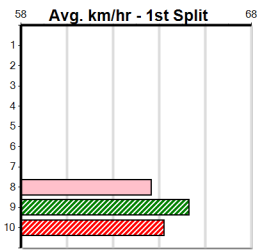

13 RACES TONIGHT

1

6:23PM

(VIC time)

Distance: 390m, Race Type: Maiden, Total Prizemoney: $2,535
1st: $1,680, 2nd: $520, 3rd: $260, 4th: $75

Watchdog Tips: ☐ ☐ ☐ ☐ ☐ **Bet:**

Form Box	Wgt	Dist	Track	Date	Time	BON	Margin	1st/2nd (Time)	PIR	Checked	Comment	WR	Split 1	S/P	Grade

1

NOVA MIA [M]
F Bitch Mar-23 Sire: FERNANDO BALE Dam: NOVA WILLOW
Owner(s): J Galea
Winning Distances: < 300m (0) 300 - 399m (0) 400 - 499m (0) 500 - 599m (0) 600 - 699m (0) > 700m (0)
Winning Weights:

Bx	1st	2nd	3rd	4th	5th	6th	7th	8th
1								
2								
3								
4								
5								
6								
7								
8								

Last 3 wins NOT included above

Prize Best						$0
Starts						FSH
Trk/Dts						0-0-0-0
APM						0-0-0-0
						0

Trainer: Robert Camilleri (Lara)

2

FOZZY'S BOY [M]
BD Dog Sep-22 Sire: GOOD ODDS HARADA Dam: ABALONE FOZZ
Owner(s): G Hunt
Winning Distances: < 300m (0) 300 - 399m (0) 400 - 499m (0) 500 - 599m (0) 600 - 699m (0) > 700m (0)
Winning Weights:

Bx	1st	2nd	3rd	4th	5th	6th	7th	8th
1								
2								
3								
4								
5								
6								
7								
8								

Last 3 wins NOT included above

Prize Best						$0
Starts						FSH
Trk/Dts						0-0-0-0
APM						0-0-0-0
						0

Trainer: Gary Hunt (Cudgee)

3

QUICK TRAVERSE [M]
BK Dog Feb-23 Sire: TIGGERLONG TONK Dam: SPYFECTION
Owner(s): Four Legged Tripod (SYN), G Smith, A Watts
Winning Distances: < 300m (0) 300 - 399m (0) 400 - 499m (0) 500 - 599m (0) 600 - 699m (0) > 700m (0)
Winning Weights:

Bx	1st	2nd	3rd	4th	5th	6th	7th	8th
1								
2								
3								
4								
5								
6								
7								
8								

Last 3 wins NOT included above

Prize Best						$0
Starts						FSH
Trk/Dts						0-0-0-0
APM						0-0-0-0
						0

Trainer: Mark Keane (Koroit)

4

MORAINE PIPER [M]
BD Bitch May-23 Sire: FERDINAND BOY Dam: MORAINE ROSIE
Owner(s): MORAINE (SYN), G Judd, S Judd
Winning Distances: < 300m (0) 300 - 399m (0) 400 - 499m (0) 500 - 599m (0) 600 - 699m (0) > 700m (0)
Winning Weights:

Bx	1st	2nd	3rd	4th	5th	6th	7th	8th
1								
2								
3								
4								
5								
6								
7								
8								

Last 3 wins NOT included above

Prize Best						$0
Starts						FSH
Trk/Dts						0-0-0-0
APM						0-0-0-0
						0

Trainer: Glenn Judd (Noorat)

5

MORAINE FELIX [M]
BEBD Dog May-23 Sire: FERDINAND BOY Dam: MORAINE ROSIE
Owner(s): MORAINE (SYN), G Judd, S Judd
Winning Distances: < 300m (0) 300 - 399m (0) 400 - 499m (0) 500 - 599m (0) 600 - 699m (0) > 700m (0)
Winning Weights:

Bx	1st	2nd	3rd	4th	5th	6th	7th	8th
1								
2								
3								
4								
5								
6								
7								
8								

Last 3 wins NOT included above

Prize Best						$0
Starts						FSH
Trk/Dts						0-0-0-0
APM						0-0-0-0
						0

Trainer: Glenn Judd (Noorat)