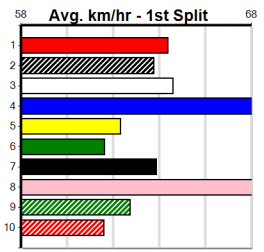

3

7:10PM

(VIC time)

Distance: 390m, Race Type: Grade 7, Total Prizemoney: $2,925
1st: $1,950, 2nd: $600, 3rd: $300, 4th: $75

Watchdog Tips: [ ] [ ] [ ] [ ] Bet: [ ]

Form Box Wgt Dist Track Date Time BON Margin 1st/2nd (Time) PIR Checked Comment WR Split 1 S/P Grade

PAW OLLIE (NSW)[7]
BK Dog Jan-23 Sire: BERNARDO Dam: DYNA GARNER
Owner(s): B Wheeler
Trainer: Mark Delbridge (Balliang)
Winning Distances: < 300m (0) 300 - 399m (0) 400 - 499m (1) 500 - 599m (0) 600 - 699m (0) > 700m (0)
Winning Weights: 33.4(1)
Box History table and Prize Best information.

FOUR PIES SAINT [7]
BK Dog Nov-22 Sire: ASTON RUPEE Dam: SILKY RIOT
Owner(s): Lost All (SYN), D Fenech, J Cassar, A Ciangura, B Azzopardi
Trainer: Mathew Tabb (Lara)
Winning Distances: < 300m (0) 300 - 399m (1) 400 - 499m (0) 500 - 599m (0) 600 - 699m (0) > 700m (0)
Winning Weights: 33.9(1)
Box History table and Prize Best information.

NAUGHTY NORM [7]
RF Dog Nov-22 Sire: ASTON RUPEE Dam: MEPUNGA BELLA
Owner(s): H Garner
Trainer: Mark Johnson (Ross Creek)
Winning Distances: < 300m (0) 300 - 399m (1) 400 - 499m (0) 500 - 599m (0) 600 - 699m (0) > 700m (0)
Winning Weights: 30.4(1)
Box History table and Prize Best information.

DEFENSIVE [7]
BK Bitch Feb-23 Sire: PINDARI EXPRESS Dam: AMBITIOUS
Owner(s): A Tullio
Trainer: Garry George (Beulah)
Winning Distances: < 300m (0) 300 - 399m (0) 400 - 499m (1) 500 - 599m (0) 600 - 699m (0) > 700m (0)
Winning Weights: 30.1(1)
Box History table and Prize Best information.

FLYING MADELINE [7]
BD Bitch Jul-21 Sire: BARCIA BALE Dam: PRISCILLA WANG
Owner(s): C Flahavin
Trainer: Michael Niele (Berringa)
Winning Distances: < 300m (0) 300 - 399m (1) 400 - 499m (0) 500 - 599m (0) 600 - 699m (0) > 700m (0)
Winning Weights: 25.8(1)
Box History table and Prize Best information.

1

2

3

4

5