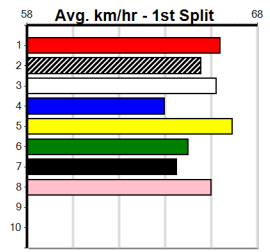

EDWARDS ELECTRICAL

Distance: 450m, Race Type: Mixed 4/5, Total Prizemoney: $3,360
1st: $2,250, 2nd: $690, 3rd: $345, 4th: $75

Watchdog Tips:

Bet:

Table with columns: Form Box, Wgt, Dist, Track, Date, Time, BON, Margin, 1st/2nd (Time), PIR, Checked, Comment, WR, Split 1, S/P, Grade

HIDDEN STONES [4]
BK Dog Dec-21 Sire: BERNARDO Dam: JUNO AWAY
Owner(s): Y Rishon
Trainer: Yaakov Rishon (Warrnambool)
Winning Distances: < 300m (0) 300 - 399m (2) 400 - 499m (9) 500 - 599m (0) 600 - 699m (0) > 700m (0)
Winning Weights: 29.9(2) 30.0(2) 30.2(2) 30.3(1) 30.4(1) 30.5(1) 30.8(1) 31.7(1)
Box History table and Prize Best Starts Trk/Dts APM

ASTON ZINGARA [4]
BK Bitch Mar-22 Sire: BARCIA BALE Dam: GYPSIES LUCK
Owner(s): R Borda
Trainer: Aimee Drew (Winslow)
Winning Distances: < 300m (0) 300 - 399m (5) 400 - 499m (3) 500 - 599m (1) 600 - 699m (0) > 700m (0)
Winning Weights: 26.4(1) 26.5(1) 26.6(1) 26.7(1) 26.9(1) 27.0(2) 27.1(1) 27.4(1)
Box History table and Prize Best Starts Trk/Dts APM

BRUTALITY [5]
WBK Bitch May-22 Sire: FERNANDO BALE Dam: ZIPPING TIFFANY
Owner(s): THE SIP (SYN), J Harradine, T Redmond, W Vassallo
Trainer: Garry George (Beulah)
Winning Distances: < 300m (0) 300 - 399m (1) 400 - 499m (4) 500 - 599m (0) 600 - 699m (0) > 700m (0)
Winning Weights: 26.5(1) 26.6(1) 27.3(2) 27.5(1)
Box History table and Prize Best Starts Trk/Dts APM

CRACKERJACK BULL [4]
BEF Dog Feb-21 Sire: FERNANDO BALE Dam: MAXIMUM KACK
Owner(s): J Cooper
Trainer: Jordan Cooper (Lethbridge)
Winning Distances: < 300m (0) 300 - 399m (0) 400 - 499m (15) 500 - 599m (6) 600 - 699m (0) > 700m (0)
Winning Weights: 29.2(1) 29.5(1) 29.6(1) 29.7(2) 29.8(3) 29.9(1) 30.2(1) 30.3(1) 30.4(2) 30.5(4) 30.6(3) 30.7(1)
Box History table and Prize Best Starts Trk/Dts APM

PAW ZELINI (NSW)[5]
BD Bitch Jul-22 Sire: AUSSIE INFRARED Dam: DYNA PATTY
Owner(s): B Wheeler
Trainer: Mark Delbridge (Balliang)
Winning Distances: < 300m (0) 300 - 399m (1) 400 - 499m (4) 500 - 599m (4) 600 - 699m (0) > 700m (0)
Winning Weights: 27.5(1) 27.7(2) 27.9(1) 28.0(1) 28.1(1) 28.2(1) 28.4(2)
Box History table and Prize Best Starts Trk/Dts APM

1

2

3

4

5