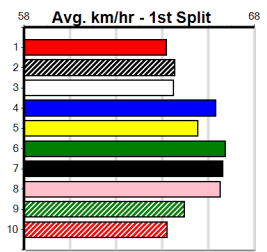

WARRNAMBOOL RACE 13

Distance: 390m, Race Type: Grade 5, Total Prizemoney: $2,925
1st: $1,950, 2nd: $600, 3rd: $300, 4th: $75

Watchdog Tips:

Bet:

Main table containing race details for BOB DEEDS [5], FANCY KIAARN [5], DELL MISTER [5], ASTON KING [5], and CHESTER DEEDS [5], including owner, sire, dam, winning distances, weights, and box history.

1

2

3

4

5