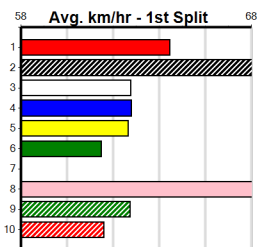

WANNON FUNCTION CENTRE

4

7:31PM

(VIC time)

Distance: 390m, Race Type: Mixed 6/7, Total Prizemoney: $2,925
1st: $1,950, 2nd: $600, 3rd: $300, 4th: $75

Watchdog Tips: ☐ ☐ ☐ ☐ Bet:

Main race results table with columns: Form Box, Wgt, Dist, Track, Date, Time, BON, Margin, 1st/2nd (Time), PIR, Checked, Comment, WR, Split 1, S/P, Grade. Contains race details for SAINT XAVIER [6], KING OF KINDRED [7], ZOOM BOOM [6], RUSTY WHEELS (NSW)[6], and GIVE ME LOVE [6].

1

2

3

4

5

Box History for SAINT XAVIER [6]. Table with columns: Bx, 1st, 2nd, 3rd, 4th, 5th, 6th, 7th, 8th. Includes Prize Best ($4980.00) and Starts (9-2-2-0).

Box History for KING OF KINDRED [7]. Table with columns: Bx, 1st, 2nd, 3rd, 4th, 5th, 6th, 7th, 8th. Includes Prize Best ($1680.00) and Starts (1-1-0-0).

Box History for ZOOM BOOM [6]. Table with columns: Bx, 1st, 2nd, 3rd, 4th, 5th, 6th, 7th, 8th. Includes Prize Best ($3150.00) and Starts (22-68(7)-28/11/24).

Box History for RUSTY WHEELS (NSW)[6]. Table with columns: Bx, 1st, 2nd, 3rd, 4th, 5th, 6th, 7th, 8th. Includes Prize Best ($2605.00) and Starts (20-2-4-2).

Box History for GIVE ME LOVE [6]. Table with columns: Bx, 1st, 2nd, 3rd, 4th, 5th, 6th, 7th, 8th. Includes Prize Best ($3290.00) and Starts (22-84(3)-4/3/24).