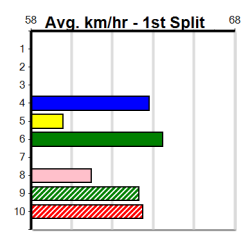

Bendigo
1
7:02PM
(VIC time)

SPORTSBET NOBODY DOES IT EASIER

Distance: 425m, Race Type: Maiden, Total Prizemoney: $2,535
1st: $1,680, 2nd: $520, 3rd: $260, 4th: $75

Watchdog Tips: ☐ ☐ ☐ ☐ ☐ **Bet:** _____