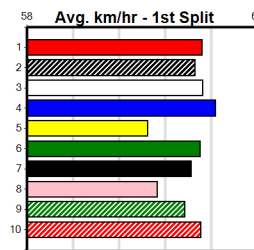

HANRAHAN PLUMBING

Distance: 500m, Race Type: Grade 5, Total Prizemoney: $3,340
1st: $2,230, 2nd: $690, 3rd: $345, 4th: $75

Watchdog Tips:

Bet:

Form Box Wgt Dist Track Date Time BON Margin 1st/2nd (Time) PIR Checked Comment WR Split 1 S/P Grade

BIG TIMBER [5] BK Dog Aug-21 Sire: ORSON ALLEN Dam: ZIPPING POPPY
Owner(s): Eye Candy (SYN), C Wilk, K Gorman
Trainer: Rachael Brown (Spring Gully)
Winning Distances: < 300m (0) 300 - 399m (9) 400 - 499m (5) 500 - 599m (1) 600 - 699m (0) > 700m (0)
Box History table and Prize Best Starts table included.

CAN'T PARK THERE [5] BE Dog Feb-22 Sire: FERNANDO BALE Dam: JAY BIRD
Owner(s): J Williams
Trainer: Samuel Webb (Eaglehawk)
Winning Distances: < 300m (0) 300 - 399m (0) 400 - 499m (4) 500 - 599m (1) 600 - 699m (0) > 700m (0)
Box History table and Prize Best Starts table included.

CRUSOE RICO [5] RBD Dog Feb-22 Sire: HARD STYLE RICO Dam: CRACKED SODA
Owner(s): K Abela
Trainer: Julie Abela (Echuca)
Winning Distances: < 300m (0) 300 - 399m (0) 400 - 499m (8) 500 - 599m (1) 600 - 699m (0) > 700m (0)
Box History table and Prize Best Starts table included.

BLACK THUMB [5] BK Bitch Jan-22 Sire: BERNARDO Dam: MANILA ROSE
Owner(s): A Debattista
Trainer: Jye Formosa (Heathcote)
Winning Distances: < 300m (0) 300 - 399m (0) 400 - 499m (1) 500 - 599m (3) 600 - 699m (0) > 700m (0)
Box History table and Prize Best Starts table included.

SIR VALENTINO [5] RF Dog Apr-21 Sire: ORSON ALLEN Dam: COME ON CHARLIZE
Owner(s): C Guillou
Trainer: Pauline Patterson (Bet Bet)
Winning Distances: < 300m (0) 300 - 399m (0) 400 - 499m (2) 500 - 599m (4) 600 - 699m (0) > 700m (0)
Box History table and Prize Best Starts table included.

1

2

3

4

5