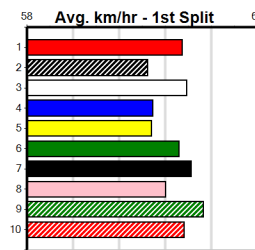

HIP POCKET BENDIGO

Distance: 425m, Race Type: Grade 5, Total Prizemoney: $2,925
1st: $1,950, 2nd: $600, 3rd: $300, 4th: $75

Watchdog Tips:

Bet:

Form Box Wgt Dist Track Date Time BON Margin 1st/2nd (Time) PIR Checked Comment W/R Split 1 S/P Grade

CAR WASH CHAOS [5]
BK Dog Apr-22 Sire: FLYING RICCIARDO Dam: SLINGSHOT GYPSY
Owner(s): J Ferguson
Trainer: Briana Robertson-leech (Smeaton)
Winning Distances: < 300m (0) 300 - 399m (3) 400 - 499m (0) 500 - 599m (0) 600 - 699m (0) > 700m (0)
Winning Weights: 27.9(1) 28.2(1) 28.4(1)
Box History table and Prize Best Starts table included.

HARTLAND DUKE [5]
BK Dog Mar-22 Sire: ASTON DUKE Dam: TREY SMIDGE
Owner(s): B Evans
Trainer: Jason Formosa (Heathcote)
Winning Distances: < 300m (0) 300 - 399m (5) 400 - 499m (2) 500 - 599m (0) 600 - 699m (0) > 700m (0)
Winning Weights: 33.8(1) 33.9(2) 34.0(1) 34.1(1) 34.3(1) 34.5(1)
Box History table and Prize Best Starts table included.

REMEMBER WHAT (NSW)[5]
BE Bitch Oct-21 Sire: TOMMY SHELBY Dam: WHAT JOY
Owner(s): Alleyway Morizzi (SYN), C Alleyway, J Morizzi
Trainer: Mark Giddings (Heathcote)
Winning Distances: < 300m (0) 300 - 399m (1) 400 - 499m (10) 500 - 599m (0) 600 - 699m (0) > 700m (0)
Winning Weights: 26.0(1) 26.3(1) 26.5(3) 26.6(5) 26.8(1)
Box History table and Prize Best Starts table included.

NOLAN BALE (NSW)[5]
WBK Dog Oct-21 Sire: NEED MY MONEYNOW Dam: DYNA GERTIE
Owner(s): L Harris
Trainer: Tammy Kennedy-harris (Devon M)
Winning Distances: < 300m (0) 300 - 399m (6) 400 - 499m (0) 500 - 599m (0) 600 - 699m (0) > 700m (0)
Winning Weights: 29.5(1) 30.1(1) 30.2(1) 30.8(1) 31.6(1) 31.8(1)
Box History table and Prize Best Starts table included.

QUESTON BALE (NSW)[5]
F Dog Aug-21 Sire: ORSON ALLEN Dam: HAE ALLEN
Owner(s): L Harris
Trainer: Tammy Kennedy-harris (Devon M)
Winning Distances: < 300m (0) 300 - 399m (3) 400 - 499m (4) 500 - 599m (0) 600 - 699m (0) > 700m (0)
Winning Weights: 31.9(1) 32.0(2) 32.3(1) 33.0(1) 33.7(1) 33.8(1)
Box History table and Prize Best Starts table included.

1

2

3

4

5