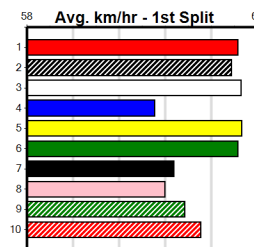

PETER BROWN CUSTOM HOMES

Distance: 500m, Race Type: Mixed 4/5, Total Prizemoney: $3,875
1st: $2,600, 2nd: $800, 3rd: $400, 4th: $75

Watchdog Tips:

Bet:

Form Box Wgt Dist Track Date Time BON Margin 1st/2nd (Time) PIR Checked Comment WR Split 1 S/P Grade

1

DON'T TELL SHELL [5]

BK Bitch Dec-21 Sire: FABREGAS Dam: ELSA ROSE
Owner(s): heathcote park red nine syn (SYN), J Chilcott, L Forde, W Owen, T Byrne
Trainer: Michael Chilcott (Heathcote)

Winning Distances: < 300m (0) 300 - 399m (0) 400 - 499m (10) 500 - 599m (0) 600 - 699m (0) > 700m (0)

Winning Weights: 27.8(1) 28.0(1) 28.1(1) 28.3(2) 28.4(2) 28.5(1) 28.6(2)

Table with columns: Rank, Weight, Sex, Name, Date, Time, BON, Margin, 1st/2nd (Time), PIR, Checked, Comment, WR, Split 1, S/P, Grade. Lists race results for DON'T TELL SHELL.

Last 3 wins NOT included above

Table with columns: Rank, Weight, Sex, Name, Date, Time, BON, Margin, 1st/2nd (Time), PIR, Checked, Comment, WR, Split 1, S/P, Grade. Lists additional race results for DON'T TELL SHELL.

Box History table for DON'T TELL SHELL with columns: Bx, 1st, 2nd, 3rd, 4th, 5th, 6th, 7th, 8th. Includes Prize Best Starts, Trk/Dts, and APM.

2

BUCK SHINES [4]

BK Dog Apr-22 Sire: SHIMA SHINE Dam: SCOTTISH PRIDE
Owner(s): M Perry
Trainer: Jordan Formosa (Heathcote)

Winning Distances: < 300m (0) 300 - 399m (3) 400 - 499m (7) 500 - 599m (2) 600 - 699m (0) > 700m (0)

Winning Weights: 36.2(3) 36.3(1) 36.4(3) 36.5(1) 36.7(2) 36.9(1) 37.0(1)

Table with columns: Rank, Weight, Sex, Name, Date, Time, BON, Margin, 1st/2nd (Time), PIR, Checked, Comment, WR, Split 1, S/P, Grade. Lists race results for BUCK SHINES.

Last 3 wins NOT included above

Table with columns: Rank, Weight, Sex, Name, Date, Time, BON, Margin, 1st/2nd (Time), PIR, Checked, Comment, WR, Split 1, S/P, Grade. Lists additional race results for BUCK SHINES.

Box History table for BUCK SHINES with columns: Bx, 1st, 2nd, 3rd, 4th, 5th, 6th, 7th, 8th. Includes Prize Best Starts, Trk/Dts, and APM.

3

BERN BY [5]

BD Dog Feb-21 Sire: BERNARDO Dam: FERNANDO'S ANGEL
Owner(s): C Patrick
Trainer: Jeff Galea (Brookfield)

Winning Distances: < 300m (0) 300 - 399m (4) 400 - 499m (3) 500 - 599m (6) 600 - 699m (0) > 700m (0)

Winning Weights: 29.1(1) 29.3(1) 29.4(1) 29.5(1) 29.6(2) 29.9(1) 30.0(2) 30.3(2) 30.4(1) 30.8(1)

Table with columns: Rank, Weight, Sex, Name, Date, Time, BON, Margin, 1st/2nd (Time), PIR, Checked, Comment, WR, Split 1, S/P, Grade. Lists race results for BERN BY.

Last 3 wins NOT included above

Table with columns: Rank, Weight, Sex, Name, Date, Time, BON, Margin, 1st/2nd (Time), PIR, Checked, Comment, WR, Split 1, S/P, Grade. Lists additional race results for BERN BY.

Box History table for BERN BY with columns: Bx, 1st, 2nd, 3rd, 4th, 5th, 6th, 7th, 8th. Includes Prize Best Starts, Trk/Dts, and APM.

4

DOLLAR SIGNS [4]

WF Dog Jan-21 Sire: ORSON ALLEN Dam: MEPUNGA FOCUS
Owner(s): A Debattista
Trainer: Aaron Debattista (Toolleen)

Winning Distances: < 300m (0) 300 - 399m (0) 400 - 499m (4) 500 - 599m (6) 600 - 699m (0) > 700m (0)

Winning Weights: 32.8(1) 33.3(2) 33.4(1) 33.9(1) 34.0(2) 34.4(1) 34.5(1) 34.7(1)