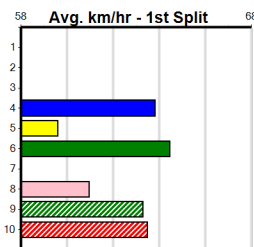

Distance: 425m, Race Type: Maiden, Total Prizemoney: $2,535
1st: $1,680, 2nd: $520, 3rd: $260, 4th: $75

Watchdog Tips: ☐ ☐ ☐ ☐ ☐ Bet:

Form Box	Wgt	Dist	Track	Date	Time	BON	Margin	1st/2nd (Time)	PIR	Checked	Comment	WR	Split 1	S/P	Grade	
1	SPEAKEASY [M]															
	BD	Dog	May-23			Sire: ZAMBORA BROCKIE			Dam: AUSPICIOUS QUEEN			Trainer: Ian Garland (Longlea)				
	Owner(s): D O'brien															
	Winning Distances: < 300m (0) 300 - 399m (0) 400 - 499m (0) 500 - 599m (0) 600 - 699m (0) > 700m (0)															
	Winning Weights:															
	Last 3 wins NOT included above															
	Box History															
	Bx	1st	2nd	3rd	4th	5th	6th	7th	8th							
	1															
	2															
3																
4																
5																
6																
7																
8																
Prize Best											$0 FSH					
Starts											0-0-0-0					
Trk/Dts											0-0-0-0					
APM											0					
2	TURBO TERROR [M]															
	BD	Dog	Jul-22			Sire: FLYING RICCIARDO			Dam: KARISE FUSILEER			Trainer: Glen Davies (Bolinda)				
	Owner(s): G Davies															
	Winning Distances: < 300m (0) 300 - 399m (0) 400 - 499m (0) 500 - 599m (0) 600 - 699m (0) > 700m (0)															
	Winning Weights:															
	Last 3 wins NOT included above															
	Box History															
	Bx	1st	2nd	3rd	4th	5th	6th	7th	8th							
	1															
	2															
3																
4																
5																
6																
7																
8																
Prize Best											$0.00 FSH					
Starts											0-0-0-0					
Trk/Dts											0-0-0-0					
APM											0					
3	BULLSEYE BOB [M]															
	BK	Dog	Sep-22			Sire: FERAL FRANKY			Dam: ZIPPING STORM			Trainer: Jye Formosa (Heathcote)				
	Owner(s): A Debattista															
	Winning Distances: < 300m (0) 300 - 399m (0) 400 - 499m (0) 500 - 599m (0) 600 - 699m (0) > 700m (0)															
	Winning Weights:															
	Last 3 wins NOT included above															
	Box History															
	Bx	1st	2nd	3rd	4th	5th	6th	7th	8th							
	1															
	2															
3																
4																
5																
6					1											
7																
8																
Prize Best											$75.00					
Starts											24.73(6)-29/11/24					
Trk/Dts											1-0-0-0					
APM											1-0-0-0					
4	NEO DEVERE [M]															
	BK	Dog	Mar-23			Sire: FERNANDO BALE			Dam: PHEME			Trainer: Beverley Pell (Toolleen)				
	Owner(s): BEV AND DANIEL (SYN), B Pell, D Pell															
	Winning Distances: < 300m (0) 300 - 399m (0) 400 - 499m (0) 500 - 599m (0) 600 - 699m (0) > 700m (0)															
	Winning Weights:															
	Last 3 wins NOT included above															
	Box History															
	Bx	1st	2nd	3rd	4th	5th	6th	7th	8th							
	1															
	2															
3																
4																
5																
6																
7																
8																
Prize Best											$0.00 FSH