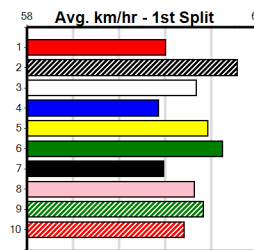

MANNINGS GREYHOUND COMPLEX

Distance: 425m, Race Type: Grade 5, Total Prizemoney: $2,925
1st: $1,950, 2nd: $600, 3rd: $300, 4th: $75

Watchdog Tips:

Bet:

Table with columns: Form Box, Wgt, Dist, Track, Date, Time, BON, Margin, 1st/2nd (Time), PIR, Checked, Comment, WR, Split 1, S/P, Grade

RED EMPEROR [5]
F Dog Oct-22 Sire: FERAL FRANKY Dam: NORDEGREN
Owner(s): A Debattista
Trainer: Aaron Debattista (Toolleen)
Winning Distances: < 300m (0) 300 - 399m (0) 400 - 499m (3) 500 - 599m (0) 600 - 699m (0) > 700m (0)
Winning Weights: 33.5(2) 33.8(1)
Box History table and Prize Best Starts Trk/Dts APM

GIZMO'S GIRL [5]
BD Bitch Aug-21 Sire: HARD STYLE RICO Dam: FAUN FLAME
Owner(s): CCL (SYN), C Jackson, C Taylor, L Taylor
Trainer: Cameron Taylor (Neilborough)
Winning Distances: < 300m (0) 300 - 399m (5) 400 - 499m (0) 500 - 599m (0) 600 - 699m (0) > 700m (0)
Winning Weights: 28.6(1) 28.9(1) 29.2(2) 29.6(1)
Box History table and Prize Best Starts Trk/Dts APM

MILITANT STORM [5]
BD Bitch Nov-20 Sire: FERNANDO BALE Dam: MILITANT SPIRIT
Owner(s): K Hunt
Trainer: Ken Hunt (Eaglehawk)
Winning Distances: < 300m (0) 300 - 399m (2) 400 - 499m (10) 500 - 599m (3) 600 - 699m (0) > 700m (0)
Winning Weights: 26.9(1) 27.1(1) 27.2(1) 27.3(1) 27.5(1) 27.6(2) 27.7(2) 28.0(2) 28.1(2) 28.2(1) 28.4(1)
Box History table and Prize Best Starts Trk/Dts APM

ARI GOLD [5]
F Dog Dec-21 Sire: SUPERIOR PANAMA Dam: MAGGIE MARVEL
Owner(s): M Palmer
Trainer: Jordan Formosa (Heathcote)
Winning Distances: < 300m (0) 300 - 399m (2) 400 - 499m (1) 500 - 599m (0) 600 - 699m (0) > 700m (0)
Winning Weights: 34.6(1) 35.1(1) 35.4(1)
Box History table and Prize Best Starts Trk/Dts APM

HIGHWAY [5]
BK Dog Mar-22 Sire: ASTON DEE BEE Dam: TIME NO MONEY
Owner(s): D Petersen
Trainer: Aroha Hemingway (Rochester)
Winning Distances: < 300m (0) 300 - 399m (3) 400 - 499m (1) 500 - 599m (0) 600 - 699m (0) > 700m (0)
Winning Weights: 35.1(1) 35.7(1) 36.0(1) 36.6(1)
Box History table and Prize Best Starts Trk/Dts APM