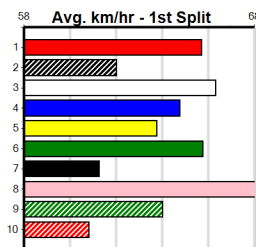

BENDIGO ADVERTISER

Distance: 425m, Race Type: Mixed 6/7, Total Prizemoney: $2,925
1st: $1,950, 2nd: $600, 3rd: $300, 4th: $75

Watchdog Tips: [ ] [ ] [ ] [ ] Bet: [ ]

Table with columns: Form Box, Wgt, Dist, Track, Date, Time, BON, Margin, 1st/2nd (Time), PIR, Checked, Comment, WR, Split 1, S/P, Grade

FEIKUAI CALVIN [7]
BD Dog Dec-22 Sire: HARD STYLE RICO Dam: STRADA
Owner(s): A Steele
Trainer: Scott Melville (Axdale)
Winning Distances: < 300m (0) 300 - 399m (0) 400 - 499m (1) 500 - 599m (0) 600 - 699m (0) > 700m (0)
Winning Weights: 32.5(1)
Box History table and Prize Best information.

MORAINE DEMON [6]
BK Dog Jan-23 Sire: HOOKED ON SCOTCH Dam: MORAINE IZZY
Owner(s): MORAINE (SYN), G Judd, S Judd
Trainer: Briana Robertson-leech (Smeaton)
Winning Distances: < 300m (0) 300 - 399m (0) 400 - 499m (2) 500 - 599m (0) 600 - 699m (0) > 700m (0)
Winning Weights: 33.2(1) 33.6(1)
Box History table and Prize Best information.

RUSSIAN RACCOON (NSW)[6]
BK Bitch Jun-22 Sire: SENNACHIE Dam: FLYING ELLA
Owner(s): S Grey
Trainer: Ian Garland (Longlea)
Winning Distances: < 300m (0) 300 - 399m (0) 400 - 499m (1) 500 - 599m (1) 600 - 699m (0) > 700m (0)
Winning Weights: 26.0(1) 26.1(1)
Box History table and Prize Best information.

SPEEDY EASY [6]
BD Bitch Jan-23 Sire: FERAL FRANKY Dam: NICE AND EASY
Owner(s): J Portelli
Trainer: Andrea Chapple (Exford)
Winning Distances: < 300m (0) 300 - 399m (1) 400 - 499m (1) 500 - 599m (0) 600 - 699m (0) > 700m (0)
Winning Weights: 26.8(1) 26.9(1)
Box History table and Prize Best information.

ESPRESSO BABE [6]
BK Bitch Oct-21 Sire: MY REDEEMER Dam: MISS CAITLYN
Owner(s): I Feher
Trainer: David Keanelly (Shelbourne)
Winning Distances: < 300m (0) 300 - 399m (0) 400 - 499m (1) 500 - 599m (1) 600 - 699m (0) > 700m (0)
Winning Weights: 25.4(2)
Box History table and Prize Best information.

1

2

3

4

5