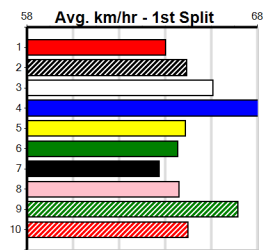

SPORTSBET FINAL

Distance: 500m, Race Type: Grade 5 Final, Total Prizemoney: $3,875
1st: $2,600, 2nd: $800, 3rd: $400, 4th: $75

Watchdog Tips:

Bet:

Form Box Wgt Dist Track Date Time BON Margin 1st/2nd (Time) PIR Checked Comment WR Split 1 S/P Grade

MR. PRESIDENT [5]
BK Dog May-22 Sire: ZIPPING GARTH Dam: DREAMY EYES
Owner(s): Eye Candy (SYN), C Wilk, K Gorman
Trainer: Ronald Kenworthy (Spring Gully)
Winning Distances: < 300m (0) 300 - 399m (0) 400 - 499m (4) 500 - 599m (1) 600 - 699m (0) > 700m (0)
Winning Weights: 33.7(1) 34.0(2) 34.6(2)
Box History table and Prize Best Starts table included.

TUDOR PEAK [5]
BD Dog Apr-22 Sire: ORSON ALLEN Dam: CULLQUIN CERSEI
Owner(s): TOP SHOT (SYN), S Quinlan, J Accurso, C Russell
Trainer: Shara Quinlan (Rushworth)
Winning Distances: < 300m (0) 300 - 399m (0) 400 - 499m (0) 500 - 599m (3) 600 - 699m (0) > 700m (0)
Winning Weights: 31.1(1) 31.2(1) 31.4(1)
Box History table and Prize Best Starts table included.

BOUNDING CHIEF [4]
BKW Dog Feb-22 Sire: COSMIC CHIEF Dam: BOUND TWO AFFAIR
Owner(s): M Hanke
Trainer: Martin Hanke (Locksley)
Winning Distances: < 300m (0) 300 - 399m (2) 400 - 499m (0) 500 - 599m (3) 600 - 699m (1) > 700m (0)
Winning Weights: 34.4(1) 34.5(1) 34.6(1) 34.7(1) 35.4(1) 35.8(1)
Box History table and Prize Best Starts table included.

SHA TIN KING [5]
WBK Dog Jan-22 Sire: ORSON ALLEN Dam: OUR MAGIC TURBO
Owner(s): SPIKEY (SYN), T Wark, S Evans
Trainer: Thomas Wark (Rushworth)
Winning Distances: < 300m (0) 300 - 399m (4) 400 - 499m (3) 500 - 599m (0) 600 - 699m (0) > 700m (0)
Winning Weights: 26.7(1) 26.9(2) 27.0(1) 27.2(1) 27.3(1) 27.5(1)
Box History table and Prize Best Starts table included.

NIKITA BALE (NSW)[5]
BK Bitch Sep-21 Sire: DYNA VILLA Dam: FRAN BALE
Owner(s): T Kennedy-harris
Trainer: Tammy Kennedy-harris (Devon M)
Winning Distances: < 300m (0) 300 - 399m (3) 400 - 499m (8) 500 - 599m (2) 600 - 699m (0) > 700m (0)
Winning Weights: 26.2(1) 26.4(1) 26.5(1) 26.6(2) 26.7(2) 27.1(2) 27.2(3) 27.6(1)
Box History table and Prize Best Starts table included.

1

2

3

4

5