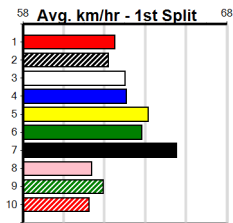

Distance: 425m, Race Type: Grade 7, Total Prizemoney: \$1,530
1st: \$1,000, 2nd: \$320, 3rd: \$160, 4th: \$50

Watchdog Tips:

7

8

1

6

Bet:

Quinella 7/8 (\$10 for 1000%)