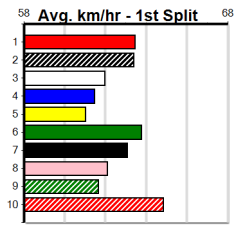

JARROD LARKIN CONCRETING (325+RAN)

Distance: 425m, Race Type: Grade 5, Total Prizemoney: $1,530
1st: $1,000, 2nd: $320, 3rd: $160, 4th: $50

Watchdog Tips:

3

2

6

1

Bet:

Win 3