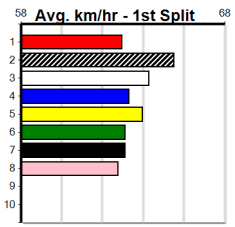

Bendigo

AG TYRES & WHEELS (325+RANK)

Distance: 500m, Race Type: Grade 5, Total Prizemoney: \$1,740
1st: \$1,150, 2nd: \$360, 3rd: \$180, 4th: \$50

8

8:40PM

(VIC time)

YOU YANG YAALA (2) was a solid Warrnambool winner 2 starts back and she looks awfully hard to beat in this. MCIVOR MORGAN (5) can race in a forward position from his awkward draw and he may be the main danger here.