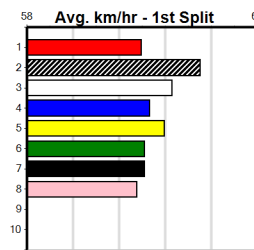

AG TYRES & WHEELS (325+RANK)

Distance: 500m, Race Type: Grade 5, Total Prizemoney: $1,740

1st: $1,150, 2nd: $360, 3rd: $180, 4th: $50

YOU YANG YAALA (2) was a solid Warrnambool winner 2 starts back and she looks awfully hard to beat in this. MCIVOR MORGAN (5) can race in a forward position from his awkward draw and he may be the main danger here.

Watchdog Tips: [2] [5] [1] [4] Bet: Trifecta 2/1,5/1,4,5,6 ($10 - 166.67%)

KALINYA [5] Handy win at first look here last start, threat. $5.00. Includes race details, form, and box history.

YOU YANG YAALA [5] Solid all the way winner 2 starts back, go close. $1.80. Includes race details, form, and box history.

MADDIE ODD SOCK [5] Better than recent form but will need to step. $10.00. Includes race details, form, and box history.

GRACELAND BOY [5] Could be the one powering to the line, respect. $15.00. Includes race details, form, and box history.

MCIVOR MORGAN [5] Has the early speed to overcome tough draw, danger $8.00. Includes race details, form, and box history.