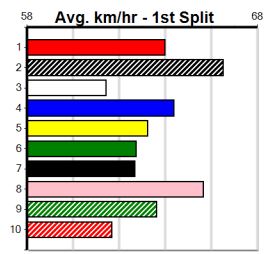

Bendigo
10
9:16PM
(VIC time)

DREAMCHASERS - TIX ONSALE NOW (325+)

Distance: 425m, Race Type: Grade 5, Total Prizemoney: $1,530
1st: $1,000, 2nd: $320, 3rd: $160, 4th: $50

HE'S THUNDEROUS (8) was a top Maitland winner 4 starts back before some pretty tough racing since and he may be the one to beat here. ASTON HARTLETT (1) is much better than his last few starts and he is drawn to challenge in this.

Watchdog Tips: **8** **1** **6** **3** **Bet:** Box Trifecta 1,3,6,8 ($10 for 41.67%)

ASTON HARTLETT [5] **Owens a fast PB here, better than last few, danger.** **$4.60**
BKW Dog Dec-19 Sire: ASTON KIMETTO Dam: ASTON JADORE Trainer: Darryll Fullerton (Long Gully)
Owner(s): R Borda
Winning Distances: < 300m (0) 300 - 399m (3) 400 - 499m (4) 500 - 599m (1) 600 - 699m (0) > 700m (0)
Winning Weights: 33.0(2) 33.5(1) 33.9(1) 34.2(1) 34.6(2) 34.9(1)
6th (3) 35.0 390 BAL R12 10-Jan-24 22.72 21.86 4.25L BLACKPOOL MONARO M/67 . . . 8.64 $11.30 5
7th (6) 35.5 410 HOR R4 23-Jan-24 24.02 22.82 14.00 ASTON CORNES (23.04) Q/34 . V7 . 10.54 $8.00 5
7th (7) 35.1 300 HVL R11 11-Feb-24 17.03 16.26 7.50L SPOTTY CAN RUN (16.52) Q/7 . . . 3.97 $9.50 5
1st (7) 34.6 425 BEN R5 21-Feb-24 23.87 23.87 5.50L HILLBILLY LASS (24.25) Q/111 . SW . 6.57 $1.80 5
F (6) 34.2 450 SHP R8 05-Mar-24 0.00 25.29 . LUCKY FERNANDO (25.86) . V28 . . $1.70 5
ST (-) 33.6 300 HVL 06-Oct-24 17.15 . 0.01L Trial Cleared M . 1of1 . . . ST
7th (5) 34.5 350 HVL R5 13-Oct-24 20.47 19.03 17.00 TRIBULARIS (19.31) M/7 . V7 . 6.81 $26.90 VET
ST (-) 35.1 425 BEN 04-Dec-24 25.05 4.50L Trial Cleared M/22 . 2of4 . 6.63 . ST
Last 3 wins NOT included above
1st (3) 33.0 500 BEN R8 24-May-23 28.38 28.38 2.50L LALA NOEL (28.56) M/111 . SW . 6.54 $3.70 T3-5
1st (4) 34.6 425 BEN R2 04-Oct-23 24.00 23.99 6.50L REV UP FREDDY (24.43) Q/111 . . . 6.51 $13.50 5
1st (8) 34.9 390 BAL R10 30-Dec-23 22.04 22.04 11.00 REIKO CLOONEY (22.76) M/11 . SW . 8.42 $2.50 5

REDSHIFT ROMEO (NSW)[5] **Been down the track in recent times, tough ask.** **$41.00**
BEF Dog Mar-21 Sire: BARCIA BALE Dam: TAYLOR MADE STAR Trainer: Kenneth Kubik (Seymour)
Owner(s): K Kubik
Winning Distances: < 300m (0) 300 - 399m (1) 400 - 499m (1) 500 - 599m (2) 600 - 699m (0) > 700m (0)
Winning Weights: 35.3(1) 35.8(1) 36.6(1) 37.5(1)
F (4) 35.9 525 MEP R11 05-Jun-24 0.00 30.00 . BIG YETI (30.41) M/7 . V0 . 5.35 $18.20 T3-5
2nd (3) 35.4 450 SHP R7 20-Jun-24 26.18 25.40 2.25L YEAH THE BOY (26.04) Q/111 . SW . 6.71 $3.80 5
7th (6) 35.3 450 SHP R7 27-Jun-24 26.59 25.71 7.00L JOSIE'S JEWEL (26.11) Q/237 . . . 6.75 $17.90 5
7th (3) 35.1 450 SHP R8 19-Jul-24 27.17 25.70 21.00 TESSA ORCHID (25.70) S/777 . V7 . 8.10 $26.30 5
8th (5) 34.7 500 BEN R8 07-Aug-24 29.49 28.36 16.00 KRACKEN SHOUT (28.41) Q/258 . . . 6.66 $47.00 5
7th (8) 36.0 450 SHP R6 12-Sep-24 26.34 25.54 7.50L KABUTO BALE (25.85) S/545 . . . 6.84 $24.70 5
5th (2) 36.8 350 HVL R6 06-Dec-24 19.86 19.36 7.00L BRAEMAR CORA (19.39) M/2 . . . 6.58 $63.20 T3-5
6th (8) 36.4 425 BEN R4 11-Dec-24 24.77 24.14 8.50L PERFECT LIAM (24.18) M/445 . . W 6.62 $14.30 T3-5
Last 3 wins NOT included above
1st (1) 37.5 460 WGL R5 13-Jul-23 26.22 25.84 3.75L MISTY AMY (26.47) M/311 . . . 6.68 $3.80 T3-7
1st (8) 35.3 500 BEN R5 15-Nov-23 28.34 28.11 8.00L CACHI (28.88) M/211 . SW . 6.59 $6.90 X67
1st (2) 35.8 350 HVL R8 21-Nov-23 19.79 19.66 0.75L SUPERIOR SHIRLEY (19.83) M/1 . . . 6.54 $15.70 5