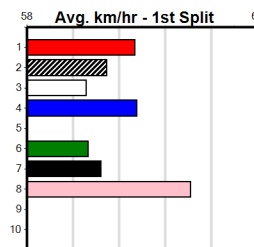

HANRAHAN PLUMBING (325+RANK)

Distance: 500m, Race Type: Grade 7, Total Prizemoney: $1,740
1st: $1,150, 2nd: $360, 3rd: $180, 4th: $50

BLACK SKY (1) was a fast 425m winner here from this draw 2 starts back and she is drawn to make every post a winner again tonight. FANTASTIC VEGAS (8) was a solid all the way Dapto winner 2 starts back and can challenge.

Watchdog Tips: 1 8 4 3 **Bet:** Quinella 1/8 ($10 for 1000%)

1

BLACK SKY [7] **$1.50**

BK Bitch **Jan-22** Sire: BERNARDO Dam: MANILA ROSE

Owner(s): J Formosa Trainer: Jye Formosa (Heathcote)

Winning Distances: < 300m (0) 300 - 399m (0) 400 - 499m (1) 500 - 599m (0) 600 - 699m (0) > 700m (0)

Winning Weights: 31.5(1)

4th	(4)	31.9	425	BEN	R1	16-Aug-24	24.60	23.83	4.75L RED EMPEROR (24.27)	S/654	6.80	$24.10 M
2nd	(2)	31.9	500	BEN	R1	23-Aug-24	28.56	28.23	2.75L WILLOW SKYE (28.38)	M/422	6.74	$6.10 M
6th	(5)	31.7	525	MEP	R1	28-Aug-24	31.29	29.95	17.00 VISTA CADMIUM (30.15)	M/6866	5.50	$11.70 M
6th	(7)	31.6	515	SAP	R1	09-Sep-24	30.66	29.69	13.00 PAW NILE (29.76)	S/6766	5.36	$11.30 M
1st	(1)	31.5	425	BEN	R1	27-Nov-24	24.03	24.03	9.00L MINH CINDY (24.65)	M/111	6.64	$2.70 T3-M
4th	(8)	31.6	500	BEN	R5	04-Dec-24	28.90	28.34	8.50L JOLLY OLLIE (28.34)	S/522	6.88	$3.90 X67

Last 3 wins NOT included above

Bx	1st	2nd	3rd	4th	5th	6th	7th	8th
1	1							
2		1						
3								
4					1			
5						1		
6								
7							1	
8					1			

Prize Best	$1715.00
Starts	28.56(2)-23/8/24
Trk/Dts	6-1-1-0
APM	2-0-1-0
	1449

2

HERE COMES SHAKA [7] **$21.00**

RBD Dog **Jul-22** Sire: FERAL FRANKY Dam: GAZER BALE

Owner(s): M Bewley Trainer: Debbie Bewley (Pentland Hills)

Winning Distances: < 300m (0) 300 - 399m (0) 400 - 499m (1) 500 - 599m (0) 600 - 699m (0) > 700m (0)

Winning Weights: 33.1(1)

3rd	(7)	33.1	425	BEN	R3	19-Oct-24	24.40	24.08	4.75L SODA PHOENIX (24.08)	M/554	6.84	$10.40 7
2nd	(6)	33.1	500	BEN	R7	23-Oct-24	28.67	28.41	2.50L ZIPPING SCOOBY (28.51)	M/654	6.95	$9.00 T3-RW
6th	(1)	33.4	515	SAP	R2	28-Oct-24	30.54	29.42	13.00 MILES APART (29.66)	M/7666	5.33	$41.10 7
3rd	(2)	33.9	500	BEN	R7	04-Nov-24	29.24	28.41	12.00 EVENING STAGGER (28.46)	M/885	6.95	$4.80 T3-RW
4th	(7)	33.9	595	SAP	R3	11-Nov-24	35.55	34.54	11.00 MASQUERADE PARTY	M/4444	9.64	$13.60 RW
5th	(6)	33.6	450	SHP	R8	21-Nov-24	26.20	25.58	6.50L AUDITION (25.78)	M/666	7.03	$28.80 T3-RW
8th	(6)	34.0	520	GEL	R7	30-Nov-24	31.52	30.14	20.00 DUPLICITOUS (30.14)	M/5888	5.66	$48.00 X67
6th	(7)	33.5	425	BEN	R3	04-Dec-24	24.83	24.18	6.00L PAW JANELLE (24.43)	M/877	6.91	$19.20 7

Last 3 wins NOT included above

1st	(4)	33.1	400	WGL	R2	15-Jun-24	23.32	22.97	1.75L JUNIOR RUSLIE (23.44)	M/44	8.71	$4.90 M

Bx	1st	2nd	3rd	4th	5th	6th	7th	8th
1							2	
2		1	1	3	1			
3			2			2	2	1
4	1			1				1
5						1		
6		2		1	1	1		1
7		1	1	1		2		
8			1	2				

Prize Best	$3755.00
Starts	28.67(6)-23/10/24
Trk/Dts	33-1-4-5
APM	2-0-1-1
	2087