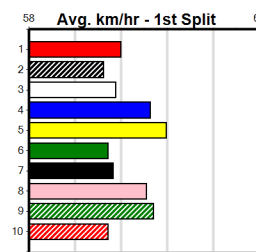

PETER BROWN CUSTOM HOMES (325+RANK)

Distance: 425m, Race Type: Grade 6, Total Prizemoney: $1,530
1st: $1,000, 2nd: $320, 3rd: $160, 4th: $50

BELFAST SPOT (7) has posted good wins in 2 of his last 4 starts and he may only need to step on even terms to salute again here. GOOD GIRL KIWI (8) was a handy winner from this exact box last start and she could be the danger.

Watchdog Tips: [7] [8] [4] [5] Bet: Quinella 7/8 ($10 for 1000%)

ALICE EXPRESS [6] Not racing well enough of late, outclassed here. $31.00
BK Bitch Oct-21 Sire: ZIPPING GARTH Dam: LEVUSHKA
Owner(s): T De giorgi Trainer: Julie Green (Parwan)
Winning Distances: < 300m (0) 300 - 399m (0) 400 - 499m (2) 500 - 599m (0) 600 - 699m (0) > 700m (0)
Winning Weights: 28.2(1) 29.0(1)
2nd (8) 28.0 512 MTG R11 03-Oct-24 30.43 29.64 1.25L SAINT FINNIE (30.34) 4.58 $4.40 RW
5th (5) 27.0 600 MTG R9 10-Oct-24 35.91 35.45 6.50L MOONLIGHT ANNIE (35.45) 9.39 $21.00 S
7th (6) 26.9 400 MTG R12 17-Oct-24 23.91 23.01 13.00 SILVER SERVICE (23.01) 11.35 $31.00 RW
7th (3) 27.1 600 MTG R6 20-Oct-24 36.17 35.26 13.00 STARLIGHT JEWEL (35.26) 9.41 $81.00 X
6th (4) 27.3 515 SAP R3 28-Oct-24 30.87 29.42 16.00 DYNAMITE DOUG (29.79) M/7777 V28 5.44 $76.00 6G
7th (5) 28.4 400 MTG R12 28-Nov-24 24.59 23.42 17.00 BLUER THAN BLUE (23.43) 11.52 $81.00 RW
7th (1) 28.2 400 MTG R3 05-Dec-24 23.84 22.92 9.50L LEKTRA DAMIAN (23.18) 11.34 $26.00 RW
6th (7) 28.3 512 MTG R10 12-Dec-24 31.09 30.17 9.50L ROUGH GIRL MEL (30.42) 4.61 $41.00 RW
Last 3 wins NOT included above
1st (1) 28.2 400 MTG R1 16-Nov-23 23.29 23.06 12.00 BIG EARNER (24.13) 0 SAMP 10.88 $1.25 M
1st (4) 29.0 400 MTG R4 08-Aug-24 24.06 23.39 1.00L CRYMELON IVY (24.13) 0 11.59 $11.00 RW

EPISODE FIVE [6] Handy placings in 2 of his last 3, cannot dismiss. $7.50
BK Dog Oct-21 Sire: BLUE MOON RISING Dam: VALHALLA GIRL
Owner(s): S Van oirschot Trainer: Steven Van oirschot (Moe South)
Winning Distances: < 300m (0) 300 - 399m (1) 400 - 499m (1) 500 - 599m (0) 600 - 699m (0) > 700m (0)
Winning Weights: 27.4(2)
1st (4) 27.4 400 WGL R1 10-Oct-24 23.13 22.67 2.25L BOIL THE BILLY (23.27) S/2 8.56 $6.40 T3-M
1st (7) 27.4 300 HVL R9 18-Oct-24 16.93 16.76 1.25L WITCHER ROSE (17.01) M/4 4.05 $5.30 T3-7
7th (1) 27.5 400 WGL R10 25-Oct-24 23.45 22.52 7.00L SUMMER SUNSET (22.97) S/67 8.67 $23.70 X67
7th (3) 27.6 400 WGL R9 31-Oct-24 23.93 22.67 16.00 ATHENIAN GODDESS (22.82) S/57 SW 8.74 $9.10 T3-6
6th (3) 27.6 400 WGL R10 07-Nov-24 23.84 22.67 10.00 JASON ROSE (23.17) S/66 8.96 $9.20 T3-RW
3rd (2) 27.9 435 SLE R11 13-Nov-24 25.15 24.42 4.00L STRIKE IT RYKER (24.88) S/433 5.64 $32.50 T3-6
7th (5) 27.4 400 WGL R11 21-Nov-24 23.64 22.66 7.50L VINNIE'S CAMEL (23.13) M/77 8.98 $9.30 T3-6
3rd (6) 27.6 300 HVL R9 27-Nov-24 17.15 16.81 3.75L SLIGHTLY SISSY (16.91) M/6 4.05 $8.90 X67
Last 3 wins NOT included above
Prize Best Starts Trk/Dts APM $3120.00 25.52(5)-24/7/24 16-2-2-3 1-0-0-0 2168