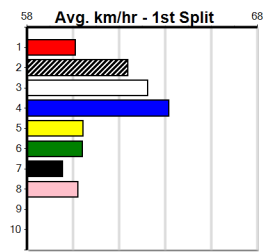

BENDIGO ADVERTISER (325+RANK)

Distance: 425m, Race Type: Maiden, Total Prizemoney: $1,530
1st: $1,000, 2nd: $320, 3rd: $160, 4th: $50

DEMON MAXY (4) has met some speedy customers up the straight of late and he should find this a lot easier. SEVEN OF NINE (8) will get plenty of room early and can dial up the pressure mid race. FRANCESCA ROSE (2) has claims

Watchdog Tips: 4 8 2 7 **Bet:** Win 4

1

NICK DEVERE [M] **Too slow early in his 2 starts, can improve here.** **$8.00**

BD Dog Mar-23 Sire: FERNANDO BALE Dam: PHEME
Owner(s): BEV AND DANIEL (SYN), B Pell, D Pell Trainer: Beverley Pell (Toolleen)

Winning Distances: < 300m (0) 300 - 399m (0) 400 - 499m (0) 500 - 599m (0) 600 - 699m (0) > 700m (0)

Winning Weights:

Rank	Weight	Age	Sex	Date	Time	Margin	1st/2nd (Time)	PIR	Checked	Comment	W/R	Split 1	S/P	Grade
7th (6)	29.9	515	SAP	R4	18-Nov-24	30.93	29.43	22.00	PERLE NOIR (29.43)	S/8767		5.48	$9.90	MH
5th (5)	29.6	425	BEN	R1	06-Dec-24	24.75	23.79	8.50L	NEO DEVERE (24.18)	S/666		6.84	$6.10	M

Last 3 wins NOT included above

Box History

Bx	1st	2nd	3rd	4th	5th	6th	7th	8th
1								
2								
3								
4								
5					1			
6							1	
7								
8								

Prize Best $0.00
Starts 24.75(5)-6/12/24
Trk/Dts 2-0-0-0
APM 1-0-0-0

2

FRANCESCA ROSE [M] **Showed some talent last start, cannot dismiss.** **$6.00**

RBD Bitch May-23 Sire: FERAL FRANKY Dam: GALWAY GRANGE
Owner(s): S Webb Trainer: Skye Webb (Long Gully)

Winning Distances: < 300m (0) 300 - 399m (0) 400 - 499m (0) 500 - 599m (0) 600 - 699m (0) > 700m (0)

Winning Weights:

Rank	Weight	Age	Sex	Date	Time	Margin	1st/2nd (Time)	PIR	Checked	Comment	W/R	Split 1	S/P	Grade
5th (5)	26.6	390	SHP	R2	11-Nov-24	23.30	21.77	9.50L	FLYING ROCCO (22.65)	M/45		8.95	$9.80	M
5th (2)	27.0	390	SHP	R2	18-Nov-24	22.91	21.87	11.00	ASTON WALKER (22.15)	Q/55		8.78	$5.70	M

Last 3 wins NOT included above

Box History

Bx	1st	2nd	3rd	4th	5th	6th	7th	8th
1								
2					1			
3								
4								
5					1			
6								
7								
8								

Prize Best $0.00
Starts FSH
Trk/Dts 2-0-0-0
APM 0-0-0-0

3

ROTHWELL PAUL [M] ***** SCRATCHED ***** **$99.00**

BD Dog Jan-23 Sire: ASTON RUPEE Dam: ROTHWELL GAL
Owner(s): M Nash Trainer: Jake Loverso (Little River)

Winning Distances: < 300m (0) 300 - 399m (0) 400 - 499m (0) 500 - 599m (0) 600 - 699m (0) > 700m (0)

Winning Weights:

Rank	Weight	Age	Sex	Date	Time	Margin	1st/2nd (Time)	PIR	Checked	Comment	W/R	Split 1	S/P	Grade
3rd (1)	35.7	460	GEL	R3	19-Jul-24	26.46	25.17	4.25L	BRONZE (26.18)	M/334		6.84	$6.20	M
4th (3)	36.1	525	MEP	R2	07-Aug-24	31.20	29.93	10.00	CRUISING JAMIE (30.51)	M/3544		5.30	$8.10	M
2nd (8)	35.4	450	BAL	R2	18-Sep-24	25.59	25.18	0.25L	REIKO VENUS (25.58)	M/212		6.67	$1.80	M
7th (4)	36.0	460	WGL	R4	01-Oct-24	26.54	25.54	8.00L	ZONNEKEYN (25.98)	M/236		6.76	$2.30	MH
4th (7)	36.2	515	SAP	R1	21-Oct-24	30.72	29.38	14.00	MILES APART (29.76)	M/3664		5.14	$2.50	M
4th (4)	37.9	450	BAL	R4	13-Dec-24	25.84	25.26	8.50L	RIVERSDALE MICK (25.26)	M/334		6.74	$2.50	M

Last 3 wins NOT included above

Box History

Bx	1st	2nd	3rd	4th	5th	6th	7th	8th
1			1					
2								
3				1				
4				1			1	
5								
6								
7					1			
8	1							

Prize Best $1005.00
Starts FSH
Trk/Dts 6-0-1-1
APM 0-0-0-0