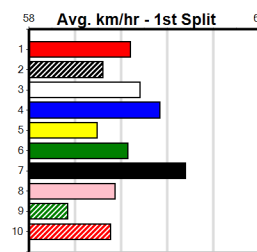

Bendigo
12
9:58PM
(VIC time)

SPORTSBET MAKE IT A MULTI (325+RANK)

Distance: 425m, Race Type: Grade 5, Total Prizemoney: $1,530
1st: $1,000, 2nd: $320, 3rd: $160, 4th: $50

UNSURPASSED (3) will find this a bit easier than his most recent racing and he may be the one they need to beat in this. THAI MOGWAI (6) was smartly placed 2 starts back and he looks set to challenge in a race of this nature.

Watchdog Tips: **3** **6** **8** **5** Bet: Win 3

1

RUNWAY [5] Handy S.A winner 2 starts back, cannot dismiss. **$7.00**
BK Bitch Mar-22 Sire: WALK HARD Dam: MRS. SHARP Trainer: Paul Cusack (Mount Cottrell)
Owner(s): P Cusack
Winning Distances: < 300m (0) 300 - 399m (1) 400 - 499m (5) 500 - 599m (0) 600 - 699m (0) > 700m (0)
Winning Weights: 25.1(1) **25.8(2)** 26.4(1) 26.5(1) 26.8(1)
5th (2) 26.5 400 MTG R11 24-Oct-24 23.96 23.24 1.5L STARVIN' MARVIN (23.86) 11.29 $3.00 RW
7th (4) 26.5 425 BEN R5 26-Oct-24 25.00 24.08 14.00 HOLTORF BAILE (24.08) M/887 6.88 $35.40 5
5th (7) 26.4 305 MTG R2 31-Oct-24 18.74 17.94 10.00 BUNGALOO BRUISER (18.03) 6.00 $14.00 RW
8th (8) 26.5 300 HVL R9 11-Nov-24 17.44 16.95 5.50L WHISPER PIE (17.07) M/4 4.04 $24.80 5
7th (5) 26.7 425 BEN R5 20-Nov-24 25.09 24.19 7.50L MINLI MINION (24.60) M/887 6.86 $19.90 5
1st (3) 26.4 400 MTG R4 28-Nov-24 23.65 23.42 0.50L JOLLY ENCOUNTER (23.68) 0 10.99 $30.00 RW
5th (7) 26.4 500 BEN R6 04-Dec-24 29.32 28.34 14.00 GO GO JEFF (28.35) M/345 6.79 $13.00 5
1st (8) 26.5 400 MTG R3 12-Dec-24 23.74 23.07 0.25L STRIKING HOLLY (23.76) 11.21 $2.50 RW
Last 3 wins NOT included above
1st (1) 25.8 390 BAL R2 04-Mar-24 22.25 22.11 6.00L MAX INFERNO (22.64) Q/11 8.50 $8.70 T3-7
1st (3) 25.8 400 MTG R6 18-Jul-24 23.64 23.27 2.50L TESTED (23.82) 0 SAMP 11.08 $3.20 RW
1st (8) 26.8 400 MTG R4 26-Sep-24 23.47 23.16 6.00L HOTFOOT LUMP (23.87) 10.85 $2.30 RW

Box History								
Bx	1st	2nd	3rd	4th	5th	6th	7th	8th
1	1	2	1	1				1
2	1				3	1	2	1
3	2		1					2
4						5	1	1
5					1			1
6	1	2	1	2				1
7			1	1	3			1
8	2	1	1	2	1			1

Prize Best $6420.00
Starts 24.93(1)-28/2/24
Trk/Dts 50-6-2-7
APM 3-0-0-0 1861