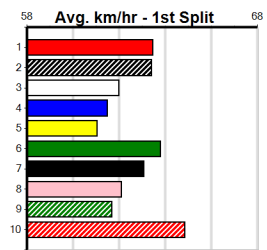

JARROD LARKIN CONCRETING (325+RANK)

Distance: 425m, Race Type: Grade 5, Total Prizemoney: $1,530
1st: $1,000, 2nd: $320, 3rd: $160, 4th: $50

MINCHER MAGIC (3) showed speed in his good win 4 starts back and he may only need to step on terms to feature in the finish here. MAC CRUZ (2) has plenty of talent and she looks like a big danger from her good draw in this.

Watchdog Tips: **3** **2** **6** **1** **Bet:** **Win 3**

1

SUDOKU SHIRLEY [5] Comes into calculations from this draw. **$5.50**
RBD Bitch Jul-22 Sire: FERNANDO BALE Dam: STALEMBERG Trainer: Julie Green (Parwan)
Owner(s): J Green
Winning Distances: < 300m (0) 300 - 399m (2) 400 - 499m (3) 500 - 599m (0) 600 - 699m (0) > 700m (0)
Winning Weights: 21.4(1) 22.2(1) 22.6(2) 23.0(1)

Bx	1st	2nd	3rd	4th	5th	6th	7th	8th
1	1	1	3					
2	2		1	1	2	1	1	
3								
4	1				1	2	1	1
5		2				1	2	1
6				1				1
7	1	1	1			1	1	
8		1		1				

2nd (1) 21.6 400 MTG R11 24-Oct-24 23.90 23.24 0.75L STARVIN' MARVIN (23.86) 11.08 $11.00 RW
7th (4) 21.6 400 MTG R6 07-Nov-24 24.45 23.31 14.00 BARRA BANJO (23.52) 11.52 $61.00 RW
8th (4) 21.1 320 WAG R11 11-Nov-24 19.32 18.10 13.00 MATES GULLY (18.41) . $101.00 NG
7th (2) 21.3 400 MTG R11 14-Nov-24 24.08 23.25 8.00L TURNING OAK (23.52) 11.23 $26.00 RWH
1st (4) 21.4 400 MTG R6 21-Nov-24 23.74 23.17 0.50L MOONLIGHT COMET (23.77) 0 11.29 $8.00 RW
4th (3) 22.1 400 MTG R5 28-Nov-24 24.57 23.42 9.00L TYPHOON THOMAS (23.95) 11.58 $15.00 RW
5th (4) 21.6 400 MTG R7 05-Dec-24 23.78 22.92 7.00L CADILLAC LANDAU (23.30) 11.24 $17.00 RW
5th (2) 21.9 400 MTG R3 12-Dec-24 24.01 23.07 3.75L RUNWAY (23.74) 11.30 $5.00 RW

Last 3 wins NOT included above

1st (2) 23.0 305 MTG R3 23-May-24 17.88 17.88 1.25L HOP TO (17.97) 0 5.74 $3.20 RW
1st (2) 22.6 305 MTG R2 22-Aug-24 18.07 18.07 3.5L GRACIE PACEY (18.31) 5.90 $4.80 RW
1st (1) 22.2 400 MTG R9 03-Oct-24 23.63 22.73 6.00L CRYMELON IVY (24.04) 11.06 $1.35 RW

2

MAC CRUZ [5] Talented, good turn of foot once balanced, danger. **$6.50**
BD Bitch Oct-20 Sire: SULZANTI Dam: PANDORA'S PROOF Trainer: Jason Wickham (Lara)
Owner(s): J Wickham
Winning Distances: < 300m (0) 300 - 399m (5) 400 - 499m (1) 500 - 599m (0) 600 - 699m (0) > 700m (0)
Winning Weights: 27.2(1) 27.4(1) 27.8(1) 27.9(1) 28.4(1) 29.4(1)

Bx	1st	2nd	3rd	4th	5th	6th	7th	8th
1	1	2	2	2	2	4	1	3
2	1	4	2	2	2	1	1	1
3	1	1	1	2	3	2		
4	1	1	3	3	1	3	1	3
5						2	1	
6	1	2	2	2	2	2	1	
7	2	1	3	3	4	4	1	1
8	1	1	2	2	5	1	3	

7th (7) 28.6 390 BAL R12 18-Aug-24 23.07 22.21 12.00 MAN OF COURAGE (22.29) M/66 . . . 8.75 $32.50 T3-5
3rd (5) 28.3 400 GEL R4 03-Sep-24 23.14 22.31 2.75L CHASING BOODIE (22.96) M/23 . . . 8.70 $26.40 5
8th (8) 28.5 350 HVL R5 06-Sep-24 20.09 19.01 9.50L HARD PRESS (19.43) M/5 . . . 6.86 $31.60 T3-5
4th (7) 28.1 400 GEL R5 01-Oct-24 23.20 22.76 2.25L AEROPLANE ASTRO (23.05) M/33 . . . 8.65 $117.10 5
6th (7) 28.0 300 HVL R12 04-Oct-24 17.21 16.70 6.00L UNO PEANUT (16.82) M/6 . . . 4.08 $31.20 T3-5
3rd (3) 28.6 390 WBL R13 14-Oct-24 22.77 22.43 1.5L JUICE (22.68) M/42 . . . VO . 8.79 $14.30 5
ST (-) 28.8 400 GEL 03-Dec-24 22.86 . . . 5.50L Trial Cleared M/22 . . . 2of7 . . . ST
4th (3) 28.9 400 GEL R12 10-Dec-24 23.17 22.51 6.50L AMBANI (22.72) M/44 . . . . 8.69 $54.00 5

Last 3 wins NOT included above

1st (7) 27.9 390 WBL R12 18-Sep-23 22.52 22.07 0.50L WHAT A SPIRIT (22.54) M/22 . . . . 8.84 $17.70 5
1st (3) 29.4 460 GEL R8 14-May-24 26.47 25.61 0.10L CATCH MY DRIFT (26.48) M/532 . . . SW . 6.79 $35.00 5
1st (7) 28.4 390 WBL R10 29-Jul-24 22.48 22.35 2.50L CAESARS PALACE (22.64) M/11 . . . . 8.79 $28.30 5