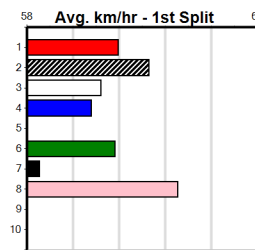

SPORTSBET GREEN TICKS (325+RANK)

Distance: 425m, Race Type: Maiden, Total Prizemoney: $1,530
1st: $1,000, 2nd: $320, 3rd: $160, 4th: $50

GOOSEBUMPS RICO (8) recorded smart Warrnambool placings in his first 2 starts and he looks like the one to beat in this. BULLSEYE BOB (7) has been far from disgraced in his 2 starts to date and could be the danger.

Watchdog Tips: **8** **7** **2** **4** **Bet:** **Quinella 7/8 ($10 for 1000%)**

1

TENTEN [M] **May get burnt off early on this, needs luck.** **$15.00**

BK Bitch Feb-23 Sire: FERNANDO BALE Dam: DESIREE DEVERE Trainer: Mary Blake (North Bendigo)

Owner(s): A Blake

Winning Distances: < 300m (0) 300 - 399m (0) 400 - 499m (0) 500 - 599m (0) 600 - 699m (0) > 700m (0)

Winning Weights:

Pos	Age	Wt	Dist	Track	Date	Time	Margin	1st/2nd (Time)	PIR	Checked	Comment	W/R	Split 1	S/P	Grade
5th	(4)	25.1	512	MTG	R9	20-Oct-24	30.79	29.59	16.00	ASTON BOTAN (29.68)			4.71	$101.00	XM6
2nd	(8)	25.3	450	SHP	R3	24-Oct-24	26.31	25.59	0.025	EXECUTED DEED (26.31)	M/664	.	7.06	$13.50	M
2nd	(3)	25.4	450	SHP	R3	31-Oct-24	26.34	25.48	0.50L	WHERE TO NEXT (26.32)	M/621	.	6.89	$13.00	T3-M
3=	(5)	25.2	400	MTG	R1	03-Nov-24	23.71	22.87	7.50L	ASTON AZUL (23.20)	0	.	11.31	$10.00	M
7th	(4)	25.5	410	HOR	R2	09-Nov-24	24.09	22.98	8.00L	PAW PASADENA (23.56)	M/87	.	10.95	$24.30	M
3rd	(8)	25.5	450	SHP	R3	14-Nov-24	26.04	25.54	7.00L	ASTON RUMBA (25.56)	M/555	.	6.90	$7.10	M
6th	(4)	25.4	400	MTG	R4	17-Nov-24	24.41	23.18	14.00	COMPTON COPY (23.43)		.	12.00	$5.00	M
8th	(3)	25.8	450	SHP	R2	21-Nov-24	27.59	25.58	29.00	JOSH'S JET (25.58)	M/678	.	7.02	$27.40	T3-M

Last 3 wins NOT included above

Box History

Bx	1st	2nd	3rd	4th	5th	6th	7th	8th
1								
2								
3		1						1
4					1	1	1	
5			1			1		
6								
7				1				
8	1	1			1	1		

Prize Best Starts Trk/Dts APM: $870.00 FSH 12-0-2-2 0-0-0-0 728

2

ASTON CROWN [M] **Handily placed 3 starts back, can threaten here.** **$5.00**

BK Dog Nov-22 Sire: WHISKEY RIOT Dam: ASTON DINNIGAN Trainer: Samuel Webb (Eaglehawk)

Owner(s): R Borda

Winning Distances: < 300m (0) 300 - 399m (0) 400 - 499m (0) 500 - 599m (0) 600 - 699m (0) > 700m (0)

Winning Weights:

Pos	Age	Wt	Dist	Track	Date	Time	Margin	1st/2nd (Time)	PIR	Checked	Comment	W/R	Split 1	S/P	Grade
4th	(1)	33.8	390	SHP	R1	01-Nov-24	22.61	21.88	8.00L	REVITALISE (22.08)	M/33	.	8.55	$22.80	M
4th	(8)	33.1	390	SHP	R2	11-Nov-24	23.28	21.77	9.50L	FLYING ROCCO (22.65)	M/64	.	8.99	$1.90	M
2nd	(5)	33.7	390	SHP	R1	16-Nov-24	22.70	22.01	0.50L	REDBACK EXPRESS (22.67)	M/63	.	8.88	$3.40	M
7th	(8)	33.5	390	SHP	R1	05-Dec-24	23.26	22.18	3.75L	PAW ILLABO (23.01)	S/58	.	8.79	$6.70	T3-M
6th	(3)	33.2	400	GEL	R1	10-Dec-24	23.65	22.51	9.50L	MOTIVATE (23.00)	S/66	.	8.76	$12.60	M

Last 3 wins NOT included above

Box History

Bx	1st	2nd	3rd	4th	5th	6th	7th	8th
1					1			
2								
3						1		
4								
5		1						
6								
7								1
8				1				

Prize Best Starts Trk/Dts APM: $470.00 FSH 5-0-1-0 0-0-0-0 455