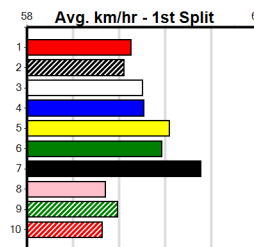

AVARD CIVIL (325+RANK)

Distance: 425m, Race Type: Grade 7, Total Prizemoney: $1,530
1st: $1,000, 2nd: $320, 3rd: $160, 4th: $50

FLYING MCKEON (7) has the early speed to cross and find the arm in this and she will be hard to catch after her quick last start win. LIFE AWAITS (8) could get the charmed run if the 7 cuts across early and he could be the challenger here.

Watchdog Tips:	7	8	1	6	Bet:	Quinella 7/8 ($10 for 1000%)

Form Box	Wgt	Dist	Track	Date	Time	BON	Margin	1st/2nd (Time)	PIR	Checked	Comment	W/R	Split 1	S/P	Grade
1															
SHE'S NAUTICAL [7] Good turn of foot once balanced, chance here. $7.50															
BK	Bitch	Apr-22		Sire: SHIMA SHINE		Dam: SCOTTISH PRIDE		Trainer: Jordan Formosa (Heathcote)							
Owner(s): M Perry															
Winning Distances: < 300m (0) 300 - 399m (1) 400 - 499m (0) 500 - 599m (0) 600 - 699m (0) > 700m (0)															
Winning Weights: 28.1(1)															
6th (8)	28.5	425	BEN	R10	29-Oct-24	24.67	24.05	8.00L PERFECT SOUL (24.13)	M/555	.	.	.	6.76	$11.10	7
6th (1)	29.1	390	BAL	R10	04-Nov-24	23.23	22.43	8.50L THERMAL FLICKER (22.66)	M/88	.	.	.	9.05	$20.70	T3-7
3rd (7)	29.1	390	SHP	R11	14-Nov-24	22.71	22.08	1.25L ASTON NETWORK (22.64)	M/54	.	.	.	8.71	$9.40	7
3rd (5)	29.2	425	BEN	R9	20-Nov-24	25.25	24.19	5.50L SPARKLE PANTS (24.88)	M/443	.	SW	.	6.73	$4.00	7
6th (3)	29.1	390	SHP	R11	28-Nov-24	23.02	22.30	7.00L MOBILE LAD (22.56)	M/66	.	.	.	8.90	$5.50	7
4th (1)	28.4	390	WBL	R9	02-Dec-24	22.85	22.17	6.00L SUPER SORT (22.47)	M/75	.	.	.	9.01	$4.80	X67
4th (4)	28.7	390	SHP	R11	05-Dec-24	22.65	22.18	3.5L BREE CABANG (22.42)	M/55	.	.	.	8.86	$16.90	T3-7
5th (5)	28.9	425	BEN	R11	11-Dec-24	24.70	24.14	7.50L CHERRY TIME (24.21)	M/755	.	.	.	6.76	$31.60	T3-7
Last 3 wins NOT included above															
1st (2)	28.1	390	SHP	R1	07-Mar-24	22.70	22.39	0.75L ASTON WRAPPER (22.75)	M/32	.	.	.	9.02	$18.60	T3-M
Prize Best Starts Trk/Dts APM: $3025.00, 24.67(8)-29/10/24, 29-1-1-5, 9-0-0-4, 1025															

2															
ALPHA GIRL [7] Can show early speed at times, place if steps. $12.00															
BK	Bitch	Aug-21		Sire: BEWILDERING		Dam: MISS DEE MEADOWS		Trainer: Steven Van oirschot (Moe South)							
Owner(s): S Van oirschot															
Winning Distances: < 300m (0) 300 - 399m (0) 400 - 499m (1) 500 - 599m (0) 600 - 699m (0) > 700m (0)															
Winning Weights: 28.5(1)															
5th (5)	28.6	300	HVL	R3	09-Oct-24	17.43	16.85	3.5L OLYMPIC HISTORY (17.18)	M/2	.	.	.	.	$31.80	X67
3rd (6)	28.7	300	HVL	R9	18-Oct-24	17.19	16.76	3.75L EPISODE FIVE (16.93)	M/2	.	.	.	4.05	$12.60	T3-7
6th (1)	28.6	400	WGL	R4	24-Oct-24	23.64	22.95	10.00 PARUMBA DAWN (22.95)	M/76	.	.	.	8.83	$20.20	T3-7
6th (2)	29.2	400	WGL	R3	07-Nov-24	23.33	22.67	5.00L JUMBUK JOHNNY (23.00)	M/55	.	.	.	8.63	$82.80	T3-7
2nd (5)	29.5	435	SLE	R9	13-Nov-24	25.57	24.42	3.25L LOUD LOUIE (25.35)	M/312	.	.	.	5.40	$29.90	T3-7
5th (6)	29.8	400	WGL	R9	21-Nov-24	23.14	22.66	2.50L SOMERTON JUNE (22.98)	M/65	.	.	.	8.69	$118.80	T3-7
4th (8)	29.8	300	HVL	R2	27-Nov-24	17.25	16.81	3.75L CHILLI PEPPER (17.01)	M/5	.	.	.	4.16	$4.90	X67
5th (4)	30.0	400	WGL	R4	05-Dec-24	23.20	22.65	7.50L I'M A TREASURE (22.71)	Q/33	.	.	.	8.58	$19.00	7
Last 3 wins NOT included above															
1st (7)	28.5	400	WGL	R1	27-Jun-24	23.28	22.85	2.75L PLUSH (23.46)	M/11	.	SW	.	8.55	$6.80	M
Prize Best Starts Trk/Dts APM: $2360.00, 24.73(8)-24/7/24, 30-1-2-2, 2-0-0-0, 1336