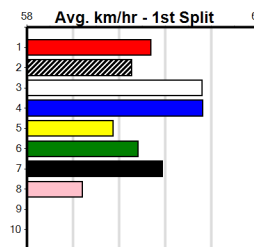

Bendigo

6

8:04PM

(VIC time)

GRAY'S BENDIGO (325+RANK) (2-3 WINS)

Distance: 500m, Race Type: Restricted Win, Total Prizemoney: $1,740
1st: $1,150, 2nd: $360, 3rd: $180, 4th: $50

CRIMSON KIT (3) can race on the speed from the outset in this and she could be in front for a long way if she can find the arm. JAZZY BELLE (4) can get the cart early here and she looks set to be prominent throughout.

Watchdog Tips: **3** **4** **1** **8** **Bet:** **Win 3**

1

SHAKA BIG CHIEF [5] Far from disgraced in recent times, can threaten. **$4.20**

RBD Dog Jul-22 Sire: FERAL FRANKY Dam: GAZER BALE Trainer: Michael Bewley (Pentland Hills)

Owner(s): M Bewley
Winning Distances: < 300m (0) 300 - 399m (0) 400 - 499m (3) 500 - 599m (0) 600 - 699m (0) > 700m (0)
Winning Weights: 30.6(1) 30.9(1) 31.3(1)

Box	1st	2nd	3rd	4th	5th	6th	7th	8th
1	1	1	1	2				
2	1			1	1	1		
3	1			1	1	2		
4			1	1	1	1		
5			1					1
6		1	1	1	1	2		
7				1	1	1	1	
8		1	1	2	1	1	1	

Prize Best Starts Trk/Dts APM: $4865.00, 28.46(1)-4/11/24, 34-3-2-4, 5-0-0-1, 2585

2

MISSIN' THE BUG [6] Been a bit too slow early of late, needs to step. **$15.00**

BK Bitch Jun-21 Sire: MY REDEEMER Dam: MISS CITY GIRL Trainer: Steven Vantaarling (Tallygaroopn)

Owner(s): J Condon
Winning Distances: < 300m (0) 300 - 399m (1) 400 - 499m (0) 500 - 599m (1) 600 - 699m (0) > 700m (0)
Winning Weights: 28.7(1) 28.9(1)

Box	1st	2nd	3rd	4th	5th	6th	7th	8th
1	1				1			2
2	1			3	2			2
3	1			1	1	1		2
4			1	1	1	1	2	1
5						1		1
6		1			2	1	2	
7					2	4	1	
8					2	1	1	

Prize Best Starts Trk/Dts APM: $3080.00, 28.60(2)-9/10/24, 39-2-1-1, 2-1-0-0, 1320

3

CRIMSON KIT [5] Good early, smart effort last start, can go close. **$5.00**

BD Bitch May-21 Sire: FERNANDO BALE Dam: CRIMSON VIXEN Trainer: John Hickey (Hopetoun Park)

Owner(s): J Hickey
Winning Distances: < 300m (0) 300 - 399m (0) 400 - 499m (3) 500 - 599m (0) 600 - 699m (0) > 700m (0)
Winning Weights: 24.7(1) 24.8(1) 25.0(1)

Box	1st	2nd	3rd	4th	5th	6th	7th	8th
1	1							1
2								
3					1			
4		1		1	1	1	1	1
5								
6	1			1	1	1		
7	1	1						
8	1		1					

Prize Best Starts Trk/Dts APM: $7035.00, FSH, 17-3-2-1, 0-0-0-0, 492

4

JAZZY BELLE [6] Can get a nice cart early here, major player. **$3.60**

BK Bitch Sep-22 Sire: ASTON RUPEE Dam: STAR OF JASMINE Trainer: Scott Stefanos (Longwood)

Owner(s): MALLEE RACING (SYN), S Jardine, N Monaghan
Winning Distances: < 300m (0) 300 - 399m (1) 400 - 499m (1) 500 - 599m (0) 600 - 699m (0) > 700m (0)
Winning Weights: 27.2(1) 27.7(1)

Box	1st	2nd	3rd	4th	5th	6th	7th	8th
1	1							
2								
3			1			1		
4		1			1	1	1	1
5								
6					2			
7				1		2		
8								

Prize Best Starts Trk/Dts APM: $3055.00, 29.28(3)-6/12/24, 11-2-0-1, 1-0-0-0, 2168

5

KAYDEN'S CUDDLES [6] *** SCRATCHED *** **$99.00**

BK Bitch Apr-21 Sire: BORAT Dam: DYNA FAME Trainer: Cody Hose (Lara)

Owner(s): C Hose
Winning Distances: < 300m (0) 300 - 399m (1) 400 - 499m (1) 500 - 599m (0) 600 - 699m (0) > 700m (0)
Winning Weights: 25.4(1) 25.8(1)

Box	1st	2nd	3rd	4th	5th	6th	7th	8th
1	1				3	3	2	
2		1	2	2	2	1	1	
3			1		2		2	1
4	1	1	1	2				1
5		1	1		1	1	3	2
6		2		2	2		1	1
7		1	2	3	2	2	2	2
8	1		1	1		1	3	2

Prize Best Starts Trk/Dts APM: $5790.00, FSTD, 69-2-6-8, 0-0-0-0, 1370