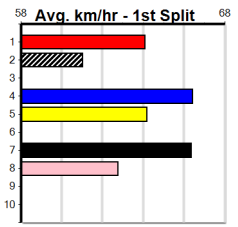

Sale

11
10:27PM
(VIC time)

TOONGABBIE LODGE

Distance: 435m, Race Type: Grade 5, Total Prizemoney: $2,925
1st: $1,950, 2nd: $600, 3rd: $300, 4th: $75

Watchdog Tips: 0 0 0 0 Bet: .

Form Box Weight Dist Track Date Time BON Margin 1st/2nd (Time) PIR Checked Comment W/R Split 1 S/P Grade

1 VALENCIA JIM [5]
BE D Oct-21 FERNANDO BALE COURTING
Trainer: Jennifer Gieschen (Valencia Creek)
4th (5) 31.7 435 SLE R11 13-Oct-24 24.76 24.07 5.50LALIMO (24.38) M/122 . V5 . 5.24 $8.50 5
5th (3) 30.9 435 SLE R9 01-Dec-24 25.01 24.25 8.50LDOCHERTY (24.45) M/666 . . . 5.33 $7.90 5H
2nd (2) 31.3 435 SLE R11 08-Dec-24 24.62 24.13 0.75LJUMBUK DAMIEN (24.57) Q/222 . . . 5.23 $10.40 5
2nd (5) 31.3 435 SLE R10 15-Dec-24 24.51 24.27 1.75LPAW LAUREN (24.40) Q/322 . . . 5.26 $7.00 5
Owner(s): J Gieschen

Winning Boxes

1	2	3	4	5	6	7	8
2	2	1				1	2
Prize		$25,820.00					
Best		24.51					
Starts		46-8-14-3					
Trk/Dst		20-2-6-1					
APM		$8127					

2 LAUGHING PANTHER [5]
BK D Jan-22 HOUDINI BOY MIGNON
Trainer: Steve Nagy (Traralgon)
4th (2) 34.2 435 SLE R9 17-Nov-24 24.70 24.27 6.50LDR. UNITED (24.27) M/866 . . . 5.52 $63.70 FFA
5th (1) 34.4 435 SLE R11 24-Nov-24 24.86 24.22 4.00LEL CRIMP ADORE (24.58) M/466 . . . 5.35 $14.90 5
5th (6) 34.1 435 SLE R12 01-Dec-24 24.84 24.25 4.25LZIPPING MUFASA (24.55) M/877 . . . 5.54 $13.90 X45
7th (5) 34.0 435 SLE R11 08-Dec-24 25.04 24.13 7.00LJUMBUK DAMIEN (24.57) M/877 . . . 5.42 $39.90 5
Owner(s): S Nagy

Winning Boxes

1	2	3	4	5	6	7	8
1	1		2	1			
Prize		$14,080.00					
Best		24.62					
Starts		60-5-8-12					
Trk/Dst		17-1-2-4					
APM		$4924					

3 *** VACANT BOX ***
Trainer:
Owner(s):

4 TOOTSIE [5]
RF B Sep-21 FERNANDO BALE AMELIA CHRISTA
Trainer: William Dawes (Moe South)
1st (7) 26.9 400 WGL R5 07-Nov-24 22.99 22.67 3.00LTAKE THE EDGE (23.20) M/31 . . . 8.51 $2.70 T3-5
4th (3) 26.7 400 WGL R3 12-Nov-24 22.96 22.37 4.00LACACIA ROCKET (22.68) M/33 . . . 8.45 $11.80 5
4th (3) 26.8 400 WGL R11 19-Nov-24 22.94 22.27 10.00LHERE COMES BLUE (22.27) M/44 . . . 8.53 $20.40 5
3rd (1) 27.1 460 WGL R6 03-Dec-24 26.51 25.95 3.00LPAW LAUREN (26.32) M/111 . . . 6.51 $16.30 5
Owner(s): W Dawes

Winning Boxes

1	2	3	4	5	6	7	8
3		3	1	1	1	1	2
Prize		$20,630.00					
Best		24.79					
Starts		57-12-8-3					
Trk/Dst		4-0-1-0					
APM		$5016					

5 KEISHA [5]
BK B Dec-21 WHISKEY RIOT ALCYONE
Trainer: Natalie Presutto (Devon Meadows)
4th (2) 28.6 515 SAN R12 26-Sep-24 30.24 29.29 6.50LASTRONOMICA (29.81) M/3333 . . W 5.22 $3.90 5
8th (5) 28.1 450 SHP R5 28-Oct-24 26.25 25.13 13.00LASTON KENNEDY (25.39) M/488 . . . 6.78 $8.70 SH
3rd (5) 28.7 400 WGL R10 08-Nov-24 22.86 22.38 7.00LCSMATIC REWARD (22.38) M/55 . . . 8.56 $7.60 5
5th (1) 28.6 400 WGL R4 06-Dec-24 22.77 22.44 2.50LBRING YOUR BEST (22.60) M/66 . . . 8.58 $5.80 5
Owner(s): L Moore

Winning Boxes

1	2	3	4	5	6	7	8
	1	1		1			6
Prize		$24,715.00					
Best		24.52					
Starts		39-9-3-9					
Trk/Dst		1-1-0-0					
APM		$2443					

6 *** VACANT BOX ***
Trainer:
Owner(s):