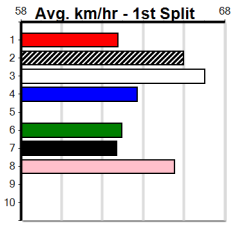

Sale

JAMES YEATES RISING STAR (1-4 WINS)

Distance: 435m, Race Type: Restricted Win Heat, Total Prizemoney: \$2,925

1st: \$1,950, 2nd: \$600, 3rd: \$300, 4th: \$75

9

9:49PM

(VIC time)

Watchdog Tips: **0 0 0 0** Bet: **.**