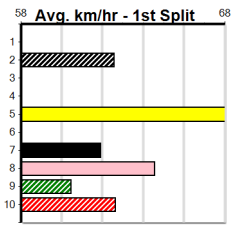

Sale

SPORTSBET EVERY DOG HAS ITS DAY

Distance: 435m, Race Type: Maiden, Total Prizemoney: $2,535
1st: $1,680, 2nd: $520, 3rd: $260, 4th: $75

1
7:07PM
(VIC time)

Watchdog Tips: **0** **0** **0** **0** Bet: .

Form	Box	Weight	Dist	Track	Date	Time	BON	Margin	1st/2nd (Time)	PIR	Checked	Comment	W/R	Split 1	S/P	Grade	Winning Boxes								
1 SODA TURKEY [M]																	Winning Boxes								
BK	B				Feb-23	BEAST UNLEASHED			MADE ME BLIND									1	2	3	4	5	6	7	8
Trainer: Justin Booker (Kilmany)																	Prize Best $0								
Owner(s): L Mizzi																	Starts FSH								
																	Trk/Dst 0-0-0-0								
																	APM 0-0-0-0								
																	APM $0								
2 SHIMA SAND [M]																	Winning Boxes								
BD	D				Apr-23	FERAL FRANKY			SHIMA PEARL									1	2	3	4	5	6	7	8
Trainer: Thomas Dailly (Anakie)																	Prize Best $260.00								
7th (5) 30.9 525 MEP R1 04-Dec-24 31.22 29.74 16.00LMEPUNGA SCARLETT (30.15) M/5546 . . . . 5.35 $19.40 MH																	Starts FSH								
3rd (3) 31.2 450 BAL R1 11-Dec-24 25.74 24.92 8.00LSHIMA STAN (25.19) M/553 . . . . 6.74 $6.40 M																	Trk/Dst 2-0-0-1								
Owner(s): CGC SYN (SYN), D Gleeson, R Cummings, S Cummings																	APM 0-0-0-0								
																	APM $260								
3 COLLINDA DOUGIE [M]																	ENG BAL 2024-12-18								
Winning Boxes																	1 2 3 4 5 6 7 8								
Prize Best $0																									
Starts FSH																									
Trk/Dst 0-0-0-0																									
APM 0-0-0-0																									
APM $0																									
4 DECIDER [M]																	Winning Boxes								
BK	D				Nov-22	BERNARDO			UTOPIA									1	2	3	4	5	6	7	8
Trainer: Kate Gorman (Tanjil South)																	Prize Best $0								
Owner(s): SBS (SYN), S Buccilli, B Buccilli, S Gardiner																	Starts FSH								
																	Trk/Dst 0-0-0-0								
																	APM 0-0-0-0								
																	APM $0								
5 ASTON ALIGHT [M]																	Winning Boxes								
BD	B				Nov-22	FERNANDO BALE			ASTON FLAME									1	2	3	4	5	6	7	8
Trainer: Darren Archer (Nilma North)																	Prize Best $0.00								
7th (3) 27.8 525 MEP R2 27-Nov-24 30.79 30.02 9.00LFAGES (30.19) Q/1123 . . . . 4.97 $10.20 M																	Starts FSH								
Owner(s): R Borda																	Trk/Dst 1-0-0-0								
																	APM 0-0-0-0								
																	APM $0								
6 MONEY MACHINE [M]																	Winning Boxes								
WBK	D				May-23	NEED MY MONEYNOW			USAIN SPOLLY									1	2	3	4	5	6	7	8
Trainer: Steven Spoljaric (Bundalaguah)																	Prize Best $0								
Owner(s): S Spoljaric																	Starts FSH								
																	Trk/Dst 0-0-0-0								
																	APM 0-0-0-0								
																	APM $0								
7 TOUCH MY HAND (NSW)[M]																	Winning Boxes								
BEED	B				Jan-23	FERAL FRANKY			PRINCESS SPARKLE									1	2	3	4	5	6	7	8
Trainer: Donna Dean (Nyora)																	Prize Best $0.00								
6th (2) 25.6 435 SLE R1 27-Nov-24 25.70 24.44 17.00LSCOUT ACE (24.56) S/455 . . . . 5.36 $13.10 M																	Starts 25.70								
Owner(s): R Haines																	Trk/Dst 1-0-0-0								
																	APM 1-0-0-0