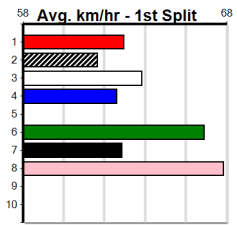

Sale

RSN GREY AREAS - WEDNESDAY & FRID

Distance: 435m, Race Type: Mixed 6/7, Total Prizemoney: \$2,925
1st: \$1,950, 2nd: \$600, 3rd: \$300, 4th: \$75

2

7:27PM

(VIC time)

Watchdog Tips:

0 0 0 0