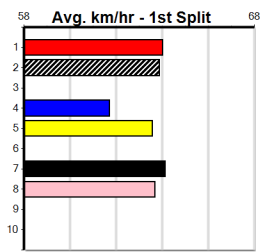

Sale
12
10:45PM
(VIC time)

SPORTSBET SAME RACE MULTI

Distance: 435m, Race Type: Grade 5, Total Prizemoney: $2,925
1st: $1,950, 2nd: $600, 3rd: $300, 4th: $75

Watchdog Tips: ☐ ☐ ☐ ☐ ☐ Bet: ☐

Form Box Wgt Dist Track Date Time BON Margin 1st/2nd (Time) PIR Checked Comment W/R Split 1 S/P Grade

1 DARNUM DESIRE [5]
BE Bitch Oct-21 Sire: BERNARDO Dam: DARNUM DASHER Trainer: Peter Handley (Darnum)
Owner(s): P Handley
Winning Distances: < 300m (0) 300 - 399m (2) 400 - 499m (5) 500 - 599m (0) 600 - 699m (0) > 700m (0)
Winning Weights: 31.9(1) 32.2(1) 32.3(1) 32.4(2) 32.5(1) 32.6(1)

Bx	1st	2nd	3rd	4th	5th	6th	7th	8th
1	2							
2	1	1			1			2
3				1				
4		1	1		1			
5				1				1
6	1							1
7	1		1		1			2
8	2		1	1				1

Prize Best Starts Trk/Dts APM $13245.00
24.83(6)-15/12/24
29-7-2-3
1-0-0-0
5176

5th (2) 32.3 400 WGL R12 20-Sep-24 23.54 22.68 10.00 URIEL BALE (22.85) S/65 . . . SW . 8.79 $6.10 5
2nd (2) 32.5 400 WGL R10 27-Sep-24 22.79 22.64 1.75L COLLINDA RISE (22.68) S/54 . . . . . 8.57 $9.90 5
7th (6) 31.7 510 SLE R8 06-Oct-24 29.78 28.69 14.00 PAW YASMIN (28.85) S/777 . . . . . 9.61 $46.50 X45
5th (4) 32.4 400 WGL R10 29-Oct-24 23.53 22.29 7.00L FABIO GIBLET (23.04) S/55 . . . . . 8.89 $4.20 5
1st (8) 32.6 400 WGL R12 08-Nov-24 22.76 22.38 2.25L SPICY MINX (22.90) M/33 . . . . . 8.40 $7.40 5
5th (8) 32.6 510 SLE R5 17-Nov-24 29.38 28.68 7.00L NIKITA BALE (28.92) S/866 . . . . . 9.51 $9.80 5
7th (1) 33.4 400 WGL R6 06-Dec-24 23.24 22.44 12.00 TOMMY TEQUILA (22.44) M/87 . . . . . 8.65 $8.60 X34
8th (6) 32.7 435 SLE R10 15-Dec-24 24.83 24.27 6.50L PAW LAUREN (24.40) S/878 . . . . . 5.47 $30.30 5

Last 3 wins NOT included above

1st (8) 32.4 350 HVL R6 05-Jul-24 19.67 19.67 2.50L HE'S SO TOUGH (19.84) M/3 . . . . . 6.68 $4.00 T3-5
1st (1) 32.4 400 WGL R3 26-Jul-24 22.73 22.65 4.00L FURIOUS ANGEL (22.99) M/21 . . . . . 8.38 $3.20 5NP
1st (1) 32.3 460 WGL R6 09-Aug-24 25.80 25.58 1.25L BLUEBELLE COLOUR (25.89) M/111 . . . . . 6.47 $2.60 5

2 BLACK TYCOON [5]
BK Dog Feb-23 Sire: ASTON FASTNET Dam: PRETTY MUCH Trainer: Nicole Lund (Longwarry)
Owner(s): K Iles
Winning Distances: < 300m (0) 300 - 399m (0) 400 - 499m (3) 500 - 599m (0) 600 - 699m (0) > 700m (0)
Winning Weights: 33.6(1) 34.0(1) 34.2(1)

Bx	1st	2nd	3rd	4th	5th	6th	7th	8th
1	1						1	
2	1					1		
3								
4								
5								1
6	1							
7								
8								

Prize Best Starts Trk/Dts APM $3680.00
24.91(2)-18/9/24
6-3-0-0
2-1-0-0
2208

8th (5) 34.0 400 GEL R2 06-Sep-24 23.82 22.68 14.00 PAW KATTIA (22.86) M/47 . . . . . 8.81 $20.20 M
1st (1) 34.0 400 WGL R2 13-Sep-24 23.35 22.67 1.00L JOE THE GOOSE (23.41) M/21 . . . . . 8.54 $5.60 M
1st (2) 34.2 435 SLE R4 18-Sep-24 24.91 24.68 3.25L TARGET TIME (25.13) M/222 . . . . . 5.35 $8.90 T3-7
1st (6) 33.6 400 WGL R4 03-Oct-24 22.82 22.58 1.75L SPIRIT OF DUKE (22.93) M/11 . . . SW . 8.46 $6.10 T3-6
7th (1) 33.3 435 SLE R9 20-Oct-24 25.18 24.18 11.00 OUR YOGI (24.46) M/267 . . . . . 5.31 $4.70 5
6th (2) 32.8 400 WGL R10 19-Nov-24 23.22 22.27 9.50L OUR BOY SHANNON (22.56) M/65 . . . . . 8.65 $33.80 RWH

Last 3 wins NOT included above

3 *** VACANT BOX ***
Sire: Dam: Trainer:
Owner(s):
Winning Distances: < 300m (0) 300 - 399m (0) 400 - 499m (0) 500 - 599m (0) 600 - 699m (0) > 700m (0)
Winning Weights:
Box History