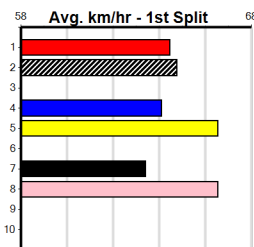

Sale
10
10:05PM
(VIC time)

JAMES YEATES RISING STAR (1-4 WINS) HT3

Distance: 435m, Race Type: Restricted Win Heat, Total Prizemoney: $2,925
1st: $1,950, 2nd: $600, 3rd: $300, 4th: $75

Watchdog Tips: [ ] [ ] [ ] [ ] Bet: [ ]

Form Box	Wgt	Dist	Track	Date	Time	BON	Margin	1st/2nd (Time)	PIR	Checked	Comment	WR	Split 1	S/P	Grade

1
SPICY ASSASSIN [5]
BD Dog Dec-22 Sire: FLYING RICCIARDO Dam: ZIPPING ANNABEL Trainer: Belinda Connolly (Caldermeade)
Owner(s): D Kerr
Winning Distances: < 300m (0) 300 - 399m (0) 400 - 499m (4) 500 - 599m (0) 600 - 699m (0) > 700m (0)
Winning Weights: 29.0(1) 29.5(1) 29.6(1) 30.3(1)
1st (6) 30.3 400 WGL R12 01-Oct-24 22.98 22.65 0.25L SPOT ON COLOUR (22.99) M/11 . . . 8.38 $23.30 5
2nd (2) 30.5 425 BEN R12 05-Oct-24 24.32 23.52 0.10L CRUSOE RICO (24.31) M/111 . . V5 . 6.56 $38.30 X45
3rd (8) 29.8 450 BAL R6 16-Oct-24 25.84 25.02 5.50L PAW LEON (25.46) M/422 . . . 6.60 $35.80 5
6th (6) 29.7 515 SAP R6 21-Oct-24 30.27 29.38 13.00 PRETTY HOT (29.38) M/2333 . . . 5.11 $39.70 5
4= (7) 29.6 435 SLE R12 27-Oct-24 25.31 24.09 4.00L LAUGHING PANTHER (25.05) M/112 . . . 5.29 $4.60 5
8th (7) 29.8 400 WGL R6 01-Nov-24 23.37 22.49 13.00 BURN ALONG (22.49) M/78 . . . 8.54 $30.30 X45
3rd (2) 30.3 390 BAL R8 09-Dec-24 22.49 22.11 3.25L MATTY BOY (22.27) M/55 . . . 8.47 $8.50 T3-5
5th (1) 29.5 435 SLE R12 15-Dec-24 24.76 24.27 3.00L DR. HAROLD (24.57) M/533 . . . 5.40 $5.10 5

Last 3 wins NOT included above
1st (6) 29.6 460 GEL R4 23-Jul-24 26.16 25.95 2.00L REDEEM HER (26.29) M/111 . . SW . 6.70 $4.50 M
1st (6) 29.0 400 WGL R10 08-Aug-24 23.18 22.66 5.50L SHE'S OUR ART (23.54) M/11 . . . 8.51 $2.90 T3-7
1st (2) 29.5 400 GEL R11 27-Aug-24 22.68 22.57 5.50L SALMON SPRAY (23.06) M/21 . . SW . 8.49 $3.30 6G

Box History

Bx	1st	2nd	3rd	4th	5th	6th	7th	8th
1								
2	1	1	1				1	1
3						1		
4								
5				1	1			
6	3					1		1
7				1				2
8			1					

Prize Best Starts 24.76(1)-15/12/24
Trk/Dts 19-4-1-2
APM 2-0-0-0
6829

2
JUMBUK DAMIEN [4]
BDW Dog Jan-23 Sire: HOOKED ON SCOTCH Dam: ZHENG Trainer: Lindsay Fulford (Maffra)
Owner(s): C Fulford
Winning Distances: < 300m (0) 300 - 399m (0) 400 - 499m (4) 500 - 599m (0) 600 - 699m (0) > 700m (0)
Winning Weights: 30.5(1) 30.7(1) 30.8(1) 31.0(1)
1st (5) 30.8 460 WGL R6 31-Oct-24 26.25 25.94 2.00L ROMANTIC CITY (26.38) Q/111 . . . 6.51 $5.80 T3-RW
1st (7) 30.7 435 SLE R2 03-Nov-24 24.62 24.26 4.25L JUST A NEO (24.91) M/211 . . . 5.21 $5.60 7
7th (7) 30.4 515 SAP R5 11-Nov-24 30.68 29.47 16.00 GIACOMO (29.63) M/4667 . . SW . 5.17 $38.50 5
6th (4) 31.1 435 SLE R11 17-Nov-24 25.04 24.27 5.50L PAW PAVLOV (24.69) Q/244 . . . 5.32 $14.70 5
3rd (6) 31.0 435 SLE R11 24-Nov-24 24.66 24.22 1.25L EL CRIMP ADORE (24.58) Q/111 . . . 5.17 $31.20 5
3rd (3) 30.9 435 SLE R12 01-Dec-24 24.71 24.25 2.50L ZIPPING MUFASA (24.55) Q/253 . . . 5.24 $8.50 X45
1st (6) 31.0 435 SLE R11 08-Dec-24 24.57 24.13 0.75L VALENCIA JIM (24.62) M/111 . . . 5.22 $7.70 5
6th (8) 31.1 435 SLE R5 15-Dec-24 24.97 24.27 7.00L BEGGIN' (24.49) M/566 . . . 5.30 $36.90 X45

Last 3 wins NOT included above
1st (1) 30.5 400 WGL R1 26-Sep-24 22.99 22.85 2.00L PRETTY PIPA (23.12) M/22 . . . 8.61 $5.70 T3-M

Box History

Bx	1st	2nd	3rd	4th	5th	6th	7th	8th
1	1							1
2			1					
3				1				
4								
5	1	1	1	1				
6	1	1	1	1				
7	1	1	1	1			1	1
8							2	

Prize Best Starts 24.57(6)-8/12/24
Trk/Dts 21-4-3-5
APM 14-2-2-4
6882