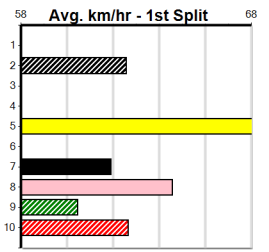

Sale
1
7:07PM
(VIC time)

SPORTSBET EVERY DOG HAS ITS DAY

Distance: 435m, Race Type: Maiden, Total Prizemoney: $2,535
1st: $1,680, 2nd: $520, 3rd: $260, 4th: $75

Watchdog Tips: ☐ ☐ ☐ ☐ ☐ Bet:

Form Box	Wgt	Dist	Track	Date	Time	BON	Margin	1st/2nd (Time)	PIR	Checked	Comment	WR	Split 1	S/P	Grade

1

SODA TURKEY [M]
BK Bitch Feb-23 Sire: BEAST UNLEASHED Dam: MADE ME BLIND
Owner(s): L Mizzi Trainer: Justin Booker (Kilmany)
Winning Distances: < 300m (0) 300 - 399m (0) 400 - 499m (0) 500 - 599m (0) 600 - 699m (0) > 700m (0)
Winning Weights:

Bx	1st	2nd	3rd	4th	5th	6th	7th	8th
1								
2								
3								
4								
5								
6								
7								
8								

Last 3 wins NOT included above

Prize Best	$0
Starts	0-0-0-0
Trk/Dts	0-0-0-0
APM	0

2

SHIMA SAND [M]
BD Dog Apr-23 Sire: FERAL FRANKY Dam: SHIMA PEARL
Owner(s): CGC SYN (SYN), D Gleeson, R Cummings, S Cummings Trainer: Thomas Dailly (Anakie)
Winning Distances: < 300m (0) 300 - 399m (0) 400 - 499m (0) 500 - 599m (0) 600 - 699m (0) > 700m (0)
Winning Weights:

7th (5)	30.9	525	MEP	R1	04-Dec-24	31.22	29.74	16.00	MEPUNGA SCARLETT (30.15)	M/5546	5.35	$19.40	MH
3rd (3)	31.2	450	BAL	R1	11-Dec-24	25.74	24.92	8.00L	SHIMA STAN (25.19)	M/553	6.74	$6.40	M

Bx	1st	2nd	3rd	4th	5th	6th	7th	8th
1								
2								
3			1					
4								
5							1	
6								
7								
8								

Last 3 wins NOT included above

Prize Best	$260.00
Starts	FSH
Trk/Dts	2-0-0-1
APM	260

3

COLLINDA DOUGIE [M]
WBK Dog Feb-23 Sire: TOMMY SHELBY Dam: TRUE COLLINDA
Owner(s): S Tyler Trainer: Stephanie Tyler (Boisdale)
Winning Distances: < 300m (0) 300 - 399m (0) 400 - 499m (0) 500 - 599m (0) 600 - 699m (0) > 700m (0)
Winning Weights:

Bx	1st	2nd	3rd	4th	5th	6th	7th	8th
1								
2								
3								
4								
5								
6								
7								
8								

Last 3 wins NOT included above

Prize Best	$0
Starts	FSH
Trk/Dts	0-0-0-0
APM	0

4

DECIDER [M]
BK Dog Nov-22 Sire: BERNARDO Dam: UTOPIA
Owner(s): SBS (SYN), S Buccilli, B Buccilli, S Gardiner Trainer: Kate Gorman (Tanjil South)
Winning Distances: < 300m (0) 300 - 399m (0) 400 - 499m (0) 500 - 599m (0) 600 - 699m (0) > 700m (0)
Winning Weights:

Bx	1st	2nd	3rd	4th	5th	6th	7th	8th
1								
2								
3								
4								
5								
6								
7								
8								

Last 3 wins NOT included above

Prize Best	$0
Starts	FSH
Trk/Dts	0-0-0-0
APM	0

5

ASTON ALIGHT [M]
BD Bitch Nov-22 Sire: FERNANDO BALE Dam: ASTON FLAME
Owner(s): R Borda Trainer: Darren Archer (Nilma North)
Winning Distances: < 300m (0) 300 - 399m (0) 400 - 499m (0) 500 - 599m (0) 600 - 699m (0) > 700m (0)
Winning Weights:

7th (3)	27.8	525	MEP	R2	27-Nov-24	30.79	30.02	9.00L	FAGES (30.19)	Q/1123	4.97	$10.20	M

Bx	1st	2nd	3rd	4th	5th	6th	7th	8th
1								
2								
3							1	
4								
5								
6								
7								
8								

Last 3 wins NOT included above

Prize Best	$0.00
Starts	FSH
Trk/Dts	1-0-0-0
APM	0