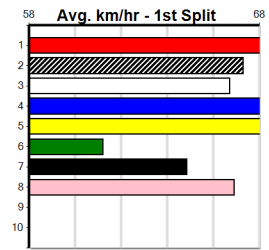

TRFM SALE CUP HT2

Distance: 640m, Race Type: S/E Heat, Total Prizemoney: $10,150
1st: $7,000, 2nd: $2,000, 3rd: $1,000, 4th: $150

Watchdog Tips:

Bet:

Form Box	Wgt	Dist	Track	Date	Time	BON	Margin	1st/2nd (Time)	PIR	Checked	Comment	WR	Split 1	S/P	Grade

SHAKE AND BAKE [4]

BK Bitch May-22 Sire: SHIMA SHINE Dam: SUPER TORA
Owner(s): Super Tora (SYN), G Farrugia, W Gallagher, S Siegersma, B Schuring
Winning Distances: < 300m (0) 300 - 399m (0) 400 - 499m (0) 500 - 599m (3) 600 - 699m (4) > 700m (4)
Winning Weights: 30.2(1) 30.6(1) 30.7(1) 30.8(2) 30.9(1) 31.0(2) 31.4(1) 31.6(1) 32.0(1)

Box	1st	2nd	3rd	4th	5th	6th	7th	8th
1	4	1	1	1				
2	2	1	2	1		2		
3	1	1	1				1	
4	3		3	1		1		
5		1			1			
6	1		3	1				
7					1	1	1	
8			2	1	1			

Prize	Best	Starts	Trk/Dts	APM
$85878.13	FSH	41-11-4-13	0-0-0-0	34880

IRON ATLAS [4]

BD Dog Mar-21 Sire: FERNANDO BALE Dam: KASREYN
Owner(s): G Collins
Winning Distances: < 300m (0) 300 - 399m (1) 400 - 499m (5) 500 - 599m (4) 600 - 699m (1) > 700m (0)
Winning Weights: 33.3(1) 33.4(1) 34.1(1) 34.5(1) 34.7(2) 34.8(1) 35.1(1) 35.4(2) 35.7(1)

Box	1st	2nd	3rd	4th	5th	6th	7th	8th
1							2	
2	1		2			1	1	
3	2							
4	1			2	2			
5	2	1	1		1			
6	4		1	1				
7			5	1	1			
8	1	1	3	1	1			

Prize	Best	Starts	Trk/Dts	APM
$44980.00		36.43(5)-21/7/24	39-11-2-12	1-1-0-0
16733				24939

WREN BALE (NSW)[5]

BD Bitch May-22 Sire: CHRISTO BALE Dam: QUINA BALE
Owner(s): B Wheeler
Winning Distances: < 300m (0) 300 - 399m (0) 400 - 499m (2) 500 - 599m (5) 600 - 699m (1) > 700m (0)
Winning Weights: 30.7(1) 30.8(1) 31.3(3) 31.4(1) 31.5(1) 32.1(1)

Box	1st	2nd	3rd	4th	5th	6th	7th	8th
1	1	1	2	1				1
2	3	2			2			
3	2	1		2	1	1		
4		3			1			
5			1		1	1		
6			1	1		2		
7	1	1	1					
8	1	3						1

Prize	Best	Starts	Trk/Dts	APM
$44185.00		36.58(7)-15/12/24	38-8-12-3	1-0-1-0
24939				24939

GROOVBIRD [4]

BK Bitch May-22 Sire: NEED MY MONEYNOW Dam: SAINT WEST
Owner(s): KRAMERICA (SYN), G Farrugia, W Gallagher
Winning Distances: < 300m (0) 300 - 399m (0) 400 - 499m (1) 500 - 599m (7) 600 - 699m (5) > 700m (0)
Winning Weights: 29.1(1) 29.2(2) 29.3(2) 29.4(1) 29.5(1) 29.8(2) 29.9(1) 30.1(2) 30.2(1)

Box	1st	2nd	3rd	4th	5th	6th	7th	8th
1	3				1			1
2	5	1		1	1			1
3	2	2	3	3	2	1		
4	1		1					
5	1		1	2	1		1	1
6			2		1			1
7		1			1			
8	1				1	2		

Prize	Best	Starts	Trk/Dts	APM
$78680.00	FSH	47-13-4-7	0-0-0-0	36797

ETHANOL WATER [2]

RBD Bitch Mar-22 Sire: DROOPYS SYDNEY Dam: MY ETHANOL
Owner(s): DAILLY GREYHOUND FARMS (SYN), G Dailly, T Dailly
Winning Distances: < 300m (0) 300 - 399m (0) 400 - 499m (2) 500 - 599m (9) 600 - 699m (6) > 700m (4)
Winning Weights: 27.8(2) 27.9(3) 28.0(1) 28.1(3) 28.2(3) 28.3(1) 28.4(3) 28.5(2) 29.0(2) 29.1(1)

Box	1st	2nd	3rd	4th	5th	6th	7th	8th
1	4	2	1		1			
2	4	1	1					
3	2					1		1
4	3							
5	4	1			1	1		2
6	1	1	1	2	1			
7	1	3	1					
8	2	2	3		2	2	1	

Prize	Best	Starts	Trk/Dts	APM
$228560.00		36.23(5)-8/12/24	55-21-10-7	2-1-1-0
124896				124896

1

2

3

4

5