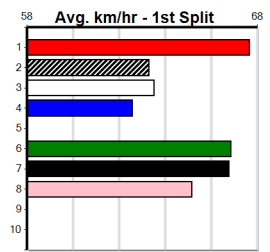

Sale
8
9:27PM
(VIC time)

JAMES YEATES RISING STAR (1-4 WINS) HT1

Distance: 435m, Race Type: Restricted Win Heat, Total Prizemoney: $2,925
1st: $1,950, 2nd: $600, 3rd: $300, 4th: $75

Watchdog Tips: ☐ ☐ ☐ ☐ ☐ **Bet:** ☐

1

BLESSED RAIN [5]
RF Bitch May-22 Sire: FERAL FRANKY Dam: WILL IT RAIN Trainer: Brett Mackie (Tooradin)
Owner(s): A Lie
Winning Distances: < 300m (0) 300 - 399m (2) 400 - 499m (2) 500 - 599m (0) 600 - 699m (0) > 700m (0)
Winning Weights: 28.0(1) 28.1(1) 28.5(1) 28.7(1)

Box	1st	2nd	3rd	4th	5th	6th	7th	8th
1								
2	1							
3			1					
4	1				1			
5						1		
6		1					1	
7	3							
8								

Prize Best $10410.00
Starts FSH
Trk/Dts 10-4-2-1
APM 0-0-0-0 7222

2

MAYFAIR JILL [7]
BK Bitch Apr-23 Sire: BERNARDO Dam: THANK YOU JILL Trainer: Judy Brereton (Tanjil South)
Owner(s): J Brereton
Winning Distances: < 300m (0) 300 - 399m (0) 400 - 499m (1) 500 - 599m (0) 600 - 699m (0) > 700m (0)
Winning Weights: 24.2(1)

Box	1st	2nd	3rd	4th	5th	6th	7th	8th
1		1						
2								
3		3		1				
4								
5					1	1		
6	1							
7								1
8		1	1					

Prize Best $4575.00
Starts 24.54(3)-27/11/24
Trk/Dts 11-1-5-1
APM 6-0-2-1 3833

3

PAW GORDY [5]
BD Dog Jan-23 Sire: YOZO BALE Dam: KNICKS BALE Trainer: Correy Grenfell (Anakie)
Owner(s): B Wheeler
Winning Distances: < 300m (0) 300 - 399m (0) 400 - 499m (3) 500 - 599m (0) 600 - 699m (0) > 700m (0)
Winning Weights: 34.9(1) 35.1(1) 35.2(1)

Box	1st	2nd	3rd	4th	5th	6th	7th	8th
1		1						
2		1	1					
3								
4	1				1	1		
5		1					1	
6	1				1			
7	1					1		
8		1					2	

Prize Best $10795.00
Starts FSH
Trk/Dts 16-3-4-1
APM 0-0-0-0 6691

4

SODA HAWK [5]
BK Dog Dec-21 Sire: FERNANDO BALE Dam: SODA GIRL Trainer: Lindsay Fulford (Maffra)
Owner(s): C Fulford
Winning Distances: < 300m (0) 300 - 399m (0) 400 - 499m (3) 500 - 599m (0) 600 - 699m (0) > 700m (0)
Winning Weights: 34.0(1) 34.4(1) 34.6(1)

Box	1st	2nd	3rd	4th	5th	6th	7th	8th
1		1						
2								
3		1		1			1	
4								
5			1					
6	1				2			
7	1		2					1
8	1	2			1			

Prize Best $7600.00
Starts 24.65(6)-5/5/24
Trk/Dts 20-3-3-3
APM 6-1-1-0 1443

5

*** VACANT BOX ***
Sire: Dam: Trainer:
Owner(s):
Winning Distances: < 300m (0) 300 - 399m (0) 400 - 499m (0) 500 - 599m (0) 600 - 699m (0) > 700m (0)
Winning Weights:

Box History