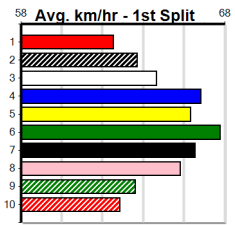

Sale

JAMES YEATES RISING STAR FINAL (1-4)

Distance: 435m, Race Type: Restricted Win Final, Total Prizemoney: $10,075
1st: $7,000, 2nd: $2,000, 3rd: $1,000, 4th: $75

5

8:11PM

(VIC time)

Watchdog Tips: **0 0 0 0** Bet: **.**