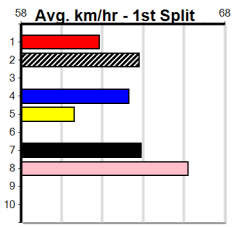

Sale

10
9:57PM
(VIC time)

CATCH THE THIEF AT STUD HT2

Distance: 435m, Race Type: Grade 5 Heat, Total Prizemoney: $2,925
1st: $1,950, 2nd: $600, 3rd: $300, 4th: $75

Watchdog Tips: 0 0 0 0 Bet: .

Form Box Weight Dist Track Date Time BON Margin 1st/2nd (Time) PIR Checked Comment W/R Split 1 S/P Grade

1 DR. GILLIAN [5]
BK B Jan-22 BERNARDO SWEET DEMI
Trainer: Kimberley McMahon (Giffard West)
2nd (1) 25.5 435 SLE R3 01-Dec-24 24.54 24.25 4.25LHUNTER FRED (24.25) M/343 . . . 5.28 $8.00 5H
5th (4) 25.9 435 SLE R9 08-Dec-24 24.75 24.13 8.00LHUNTER FRED (24.19) S/875 . . . 5.48 $11.90 5F
6th (8) 26.5 435 SLE R10 15-Dec-24 24.74 24.27 5.00LPAW LAUREN (24.40) M/787 . . . 5.46 $5.10 5
6th (2) 26.8 435 SLE R10 22-Dec-24 25.38 24.14 13.00LDARNUM DIESEL (24.48) M/466 . . . 5.35 $2.30 5

Winning Boxes

1	2	3	4	5	6	7	8
1	1	1		1			
Prize Best				$9,795.00			
Starts				21-4-2-3			
Trk/Dst				14-3-2-1			
APM				$4715			

Owner(s): DOCTORS KENNELS (SYN), J McMahon, J Gill

2 TILLY GIRL [5]
BD B May-22 MY REDEEMER PLEACH
Trainer: Billy Stockdale (Fulham)
1st (6) 27.0 435 SLE R9 04-Dec-24 24.98 24.43 0.10LAUDACIOUS LIVVY (24.99) M/211 . . . 5.28 $4.80 T3-5
8th (6) 27.1 400 WGL R11 10-Dec-24 23.46 22.39 10.00LHE'S A ROCK (22.78) M/58 . . SW . 8.59 $39.80 5
3rd (5) 27.5 435 SLE R8 18-Dec-24 24.71 24.38 4.75LDISHY DI (24.38) Q/122 . . . 5.24 $7.80 T3-5
3rd (6) 27.2 435 SLE R12 22-Dec-24 24.72 24.14 6.00LDAINTREE ASTER (24.32) M/333 . . . 5.38 $6.50 5

Winning Boxes

1	2	3	4	5	6	7	8
2				1	1	1	
Prize Best				$8,230.00			
Starts				23-5-4-4			
Trk/Dst				13-4-2-4			
APM				$5058			

Owner(s): R Douch

3 *** VACANT BOX ***
Trainer:
Owner(s):

Winning Boxes

1	2	3	4	5	6	7	8
Prize Best							
Starts							
Trk/Dst							
APM							

4 ROMP TIN (WA)[5]
BK B Nov-21 FLYING RICCIARDO FINE CHAMPAN
Trainer: Corey Fulford (Maffra)
7th (2) 25.8 435 SLE R9 08-Dec-24 25.19 24.13 15.00LHUNTER FRED (24.19) M/788 . . . 5.45 $69.70 5F
1st (6) 26.0 435 SLE R6 11-Dec-24 24.67 24.66 4.75LVALVE BOUNCE (24.99) M/211 . . SW . 5.33 $1.40 5
2nd (8) 25.9 435 SLE R11 15-Dec-24 24.66 24.27 0.75LRYDER'S MAGIC (24.62) M/232 . . . 5.23 $3.10 5
4th (6) 26.3 435 SLE R5 22-Dec-24 24.55 24.14 6.00LMY NAME'S EDEN (24.14) M/444 . . . 5.28 $21.70 X45

Winning Boxes

1	2	3	4	5	6	7	8
1	1		1	1	4	3	
Prize Best				$24,423.00			
Starts				54-11-9-8			
Trk/Dst				17-2-5-2			
APM				$6160			

Owner(s): C Fulford

5 DR. LETTIE [5]
F B Jul-21 HOOKED ON SCOTCH DR. ABBIE
Trainer: Judith McMahon (Darriman)
7th (5) 27.2 460 WGL R8 21-Nov-24 26.78 25.98 6.00LBUSTER'S DREAM (26.37) S/665 . . . 6.84 $12.70 T3-5
8th (6) 26.8 435 SLE R10 01-Dec-24 25.20 24.25 12.00LROLLINDA RISE (24.41) S/867 . . . 5.39 $41.00 5H
7th (3) 27.1 435 SLE R2 15-Dec-24 25.06 24.27 8.00LMIA MIGHTY (24.53) M/677 . . . 5.40 $58.20 RW
8th (1) 27.5 435 SLE R10 18-Dec-24 25.70 24.38 14.00LDUSTY OLD ROAD (24.78) M/788 . . . 5.48 $6.70 T3-5

Winning Boxes

1	2	3	4	5	6	7	8
1		1		1	1		
Prize Best				$12,890.63			
Starts				24.78			
Trk/Dst				35-4-4-8			
APM				20-2-1-6			
				$2473			

Owner(s): DOCTORS KENNELS (SYN), J McMahon, J Gill

6 *** VACANT BOX ***
Trainer:
Owner(s):

Winning Boxes

1	2	3	4	5	6	7	8
Prize Best							
Starts							
Trk/Dst							
APM