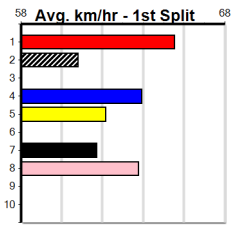

Sale

CATCH THE THIEF AT STUD HT1

Distance: 435m, Race Type: Grade 5 Heat, Total Prizemoney: $2,925

1st: $1,950, 2nd: $600, 3rd: $300, 4th: $75

9

9:35PM

(VIC time)

Watchdog Tips:

0 0 0 0

Bet:

Form	Box	Weight	Dist	Track	Date	Time	BON	Margin	1st/2nd (Time)	PIR	Checked	Comment	W/R	Split 1	S/P	Grade

1 DR. FARRAH [5]

BK B Jan-22 BERNARDO SWEET DEMI

Trainer: Kimberley McMahon (Giffard West)

7th (6)	24.8	515	SAN	R11	17-Oct-24	30.30	29.22	11.00	KINGSLEY BALE (29.57)	M/4677	.	.	.	5.18	$36.40	SH
3rd (1)	25.0	515	SAN	R5	24-Oct-24	30.13	29.13	10.00	MOTION SENSOR (29.44)	M/2223	.	.	.	5.08	$59.60	X45
4th (2)	25.0	435	SLE	R7	27-Oct-24	24.74	24.09	9.50	SKINNY OLIVE (24.09)	M/344	.	.	.	5.25	$8.60	FFA
6th (4)	25.2	515	SAN	R9	31-Oct-24	29.92	28.97	13.00	DEADLY AVENGER (29.07)	M/5777	.	SW	.	5.21	$82.80	S

Owner(s): DOCTORS KENNELS (SYN), J McMahon, J Gill

Winning Boxes

1	2	3	4	5	6	7	8
4	1	1	2			2	1
Prize	$33,950.00						
Best	24.37						
Starts	42-11-2-11						
Trk/Dst	19-4-1-5						
APM	$13277						

2 MY JUANITA [5]

BK B Feb-21 HOOKED ON SCOTCH BEAUTY TO BEHOLD

Trainer: Carolyn Jones (Rosedale)

4th (6)	34.7	510	SLE	R5	28-Jul-24	29.54	28.91	8.00	COLLINDA AIR (29.00)	M/655	.	.	.	9.65	$38.00	5
7th (6)	34.9	435	SLE	R6	25-Sep-24	25.36	24.88	5.50	JAYVILLE ZOE (25.00)	S/767	.	SW	.	5.61	$30.40	5
5th (1)	34.7	460	WGL	R8	03-Oct-24	26.61	26.16	6.50	DUSTY OLD ROAD (26.16)	.	.	.	.	9.10	$9.10	T3-5
6th (2)	34.8	460	WGL	R8	08-Oct-24	26.46	25.73	6.50	BLUEBELLE COLOUR (26.01)	S/666	.	.	.	6.94	$30.50	5

Owner(s): C Jones

Winning Boxes

1	2	3	4	5	6	7	8
1	1			1	2		1
Prize	$20,230.63						
Best	24.88						
Starts	58-6-9-7						
Trk/Dst	5-0-0-0						
APM	$1545						

3 *** VACANT BOX ***

Trainer:

Owner(s):

Winning Boxes

1	2	3	4	5	6	7	8
1	1						1
Prize	$11,350.63						
Best	24.60						
Starts	32-4-4-7						
Trk/Dst	23-3-3-6						
APM	$3981						

4 DR. ERICA [5]

BK B Jan-22 BERNARDO SWEET DEMI

Trainer: Judith McMahon (Darriman)

5th (2)	24.1	435	SLE	R5	09-Oct-24	24.74	24.13	2.25	SHAKE IT OFF (24.59)	Q/343	.	.	.	5.20	$13.00	X45
3rd (2)	24.5	435	SLE	R12	13-Oct-24	24.88	24.07	2.00	LSTROMBOLI (24.75)	Q/233	.	.	.	5.31	$4.80	5
7th (7)	25.4	435	SLE	R9	01-Dec-24	25.30	24.25	13.00	DOCHERTY (24.45)	M/533	.	.	.	5.32	$12.70	5H
7th (5)	26.2	435	SLE	R11	15-Dec-24	25.03	24.27	6.00	RYDER'S MAGIC (24.62)	M/523	.	.	.	5.30	$11.00	5

Owner(s): DOCTORS KENNELS (SYN), J McMahon, J Gill

Winning Boxes

1	2	3	4	5	6	7	8
1	1						1
Prize	$11,350.63						
Best	24.60						
Starts	32-4-4-7						
Trk/Dst	23-3-3-6						
APM	$3981						

5 AYLA ROSE [5]

BE B Feb-22 SHIMA SHINE SHANTELE ROSE

Trainer: Jeffrey Chignell (Rosedale)

1st (5)	27.8	435	SLE	R5	04-Dec-24	24.61	24.43	0.50	LASHLEY HOOK (24.63)	M/222	.	.	.	5.30	$3.30	T3-5
4th (7)	27.4	435	SLE	R12	08-Dec-24	24.95	24.13	5.50	LELITE DOM (24.59)	S/555	.	.	.	5.40	$4.30	5
1st (3)	27.5	510	SLE	R7	15-Dec-24	28.77	28.77	1.75	LHI THERE FRANK (28.88)	Q/111	.	.	.	8.95	$12.80	X45
5th (2)	28.0	510	SLE	R4	22-Dec-24	29.59	28.35	16.00	LKNOCKOUT NORM (28.53)	Q/144	.	.	.	9.09	$15.70	SH

Owner(s): S Chignell

Winning Boxes

1	2	3	4	5	6	7	8
2		1		2			3
Prize	$27,670.50						
Best	24.45						
Starts	60-8-9-12						
Trk/Dst	32-4-5-10						
APM	$9788						

6 *** VACANT BOX ***

Trainer:

Owner(s):

Winning Boxes

1	2	3	4	5	6	7	8
1	1						1
Prize	$7,920.63						
Best	24.65						
Starts	20-4-0-2						
Trk/Dst	14-3-0-1						
APM	$2309