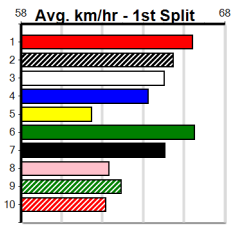

Sale

ED FOUNTAIN REMOVALS FINAL

Distance: 510m, Race Type: S/E Final, Total Prizemoney: $10,075
1st: $7,000, 2nd: $2,000, 3rd: $1,000, 4th: $75

6

8:34PM

(VIC time)

Watchdog Tips: **0 0 0 0** Bet: **0**