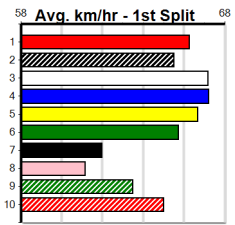

Sale

INTA PLUMBING FINAL

Distance: 435m, Race Type: S/E Final, Total Prizemoney: $10,075
1st: $7,000, 2nd: $2,000, 3rd: $1,000, 4th: $75

7
8:55PM
(VIC time)

Watchdog Tips: **0 0 0 0** Bet: **0**