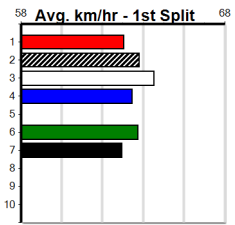

Sale

GRV VICBRED MAIDEN SERIES HT2

Distance: 510m, Race Type: Maiden Heat, Total Prizemoney: $2,860
1st: $1,900, 2nd: $590, 3rd: $295, 4th: $75

2
7:09PM
(VIC time)

Watchdog Tips: **0** **0** **0** **0** **Bet:** .

Form	Box	Weight	Dist	Track	Date	Time	BON	Margin	1st/2nd (Time)	PIR	Checked	Comment	W/R	Split 1	S/P	Grade	
1 COLLINDA DOUGIE [M]																	
WBK	D				Feb-23												
					TOMMY SHELBY				TRUE COLLINDA								
Trainer: Stephanie Tyler (Boisdale)																	
7th	(3)	31.6	435	SLE	R1	20-Dec-24	25.05	24.11	6.00	LASTON ALIGHT (24.64)	M/377	.	.	.	5.31	$23.50	M
Owner(s): S Tyler																	
<table border="1" style="width:100%; border-collapse: collapse;"> <thead> <tr> <th colspan="8">Winning Boxes</th> </tr> <tr> <th>1</th><th>2</th><th>3</th><th>4</th><th>5</th><th>6</th><th>7</th><th>8</th> </tr> </thead> <tbody> <tr> <td>Prize</td><td></td><td></td><td></td><td></td><td></td><td></td><td></td> </tr> <tr> <td>Best</td><td></td><td></td><td></td><td></td><td></td><td></td><td></td> </tr> <tr> <td>Starts</td><td></td><td></td><td></td><td></td><td></td><td></td><td></td> </tr> <tr> <td>Trk/Dst</td><td></td><td></td><td></td><td></td><td></td><td></td><td></td> </tr> <tr> <td>APM</td><td></td><td></td><td></td><td></td><td></td><td></td><td></td> </tr> </tbody> </table>																	
2 MONEY MACHINE [M]																	
WBK	D				May-23												
					NEED MY MONEYNOW				USAIN SPOLLY								
Trainer: Steven Spoljaric (Bundalaguah)																	
4th	(6)	33.5	435	SLE	R1	20-Dec-24	24.86	24.11	3.25	LASTON ALIGHT (24.64)	M/222	.	SW	.	5.27	$23.00	M
Owner(s): S Spoljaric																	
<table border="1" style="width:100%; border-collapse: collapse;"> <thead> <tr> <th colspan="8">Winning Boxes</th> </tr> <tr> <th>1</th><th>2</th><th>3</th><th>4</th><th>5</th><th>6</th><th>7</th><th>8</th> </tr> </thead> <tbody> <tr> <td>Prize</td><td></td><td></td><td></td><td></td><td></td><td></td><td></td> </tr> <tr> <td>Best</td><td></td><td></td><td></td><td></td><td></td><td></td><td></td> </tr> <tr> <td>Starts</td><td></td><td></td><td></td><td></td><td></td><td></td><td></td> </tr> <tr> <td>Trk/Dst</td><td></td><td></td><td></td><td></td><td></td><td></td><td></td> </tr> <tr> <td>APM</td><td></td><td></td><td></td><td></td><td></td><td></td><td></td> </tr> </tbody> </table>																	
3 AMRON TOMMY [M]																	
BK	D				Apr-23												
					TOMMY SHELBY				KRAKEN LIGHTNING								
Trainer: Davide Fasoli (Heyfield)																	
4th	(1)	33.5	515	SAP	R3	18-Nov-24	30.35	29.43	10.00	EXTREME WHEELS (29.67)	M/4334	.	.	.	5.26	$11.30	MH
4th	(1)	33.4	515	SAP	R2	25-Nov-24	30.11	29.49	6.50	EXTREME WHEELS (29.67)	M/5444	.	SW	.	5.27	$5.20	MSF
6th	(1)	33.3	515	SAN	R3	30-Nov-24	30.53	29.24	11.00	NELL DEVERE (29.79)	Q/6566	.	.	.	5.19	$15.40	MF
Owner(s): B Nye																	
<table border="1" style="width:100%; border-collapse: collapse;"> <thead> <tr> <th colspan="8">Winning Boxes</th> </tr> <tr> <th>1</th><th>2</th><th>3</th><th>4</th><th>5</th><th>6</th><th>7</th><th>8</th> </tr> </thead> <tbody> <tr> <td>Prize</td><td></td><td></td><td></td><td></td><td></td><td></td><td></td> </tr> <tr> <td>Best</td><td></td><td></td><td></td><td></td><td></td><td></td><td></td> </tr> <tr> <td>Starts</td><td></td><td></td><td></td><td></td><td></td><td></td><td></td> </tr> <tr> <td>Trk/Dst</td><td></td><td></td><td></td><td></td><td></td><td></td><td></td> </tr> <tr> <td>APM</td><td></td><td></td><td></td><td></td><td></td><td></td><td></td> </tr> </tbody> </table>																	
4 COME FIND ME [M]																	
F	D				Feb-23												
					ASTON RUPEE				GO SEEK HEIDI								
Trainer: Angela Langton (Anakie)																	
5th	(5)	31.4	515	SAP	R3	18-Nov-24	30.43	29.43	11.00	EXTREME WHEELS (29.67)	M/3455	.	.	.	5.26	$30.60	MH
2nd	(3)	31.4	515	SAP	R1	02-Dec-24	30.18	29.53	1.00	SLOW POKE (30.11)	M/7333	.	.	.	5.31	$4.50	M
3rd	(6)	31.5	525	MEP	R2	11-Dec-24	30.60	29.83	1.75	LMY GRACIE (30.48)	S/7333	.	.	.	5.36	$4.90	M
2nd	(1)	31.6	525	MEP	R2	18-Dec-24	30.53	29.94	2.25	PAW TORONTO (30.37)	M/4222	.	.	.	5.22	$2.90	M
Owner(s): CHAMPAGNE PTN (SYN), S Smith, A Langton