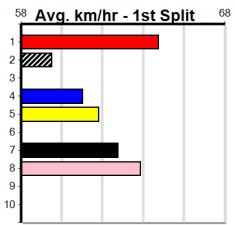

Sale

SPORTSBET SAME RACE MULTI

12

10:44PM
(VIC time)

Distance: 435m, Race Type: Grade 5, Total Prizemoney: $2,925
1st: $1,950, 2nd: $600, 3rd: $300, 4th: $75

Watchdog Tips:

0 0 0 0

Bet:

Form	Box	Weight	Dist	Track	Date	Time	BON	Margin	1st/2nd (Time)	PIR	Checked	Comment	W/R	Split 1	S/P	Grade

1 EAGLES FLY ALONE [5]
BD D Sep-21 TOMMY SHELBY FOR THE ALLIANCE

5th (7)	32.7	460	WGL	R8	19-Nov-24	26.36	25.67	1.5LBANKRUPT (26.26)	M/344	.	.	.	.	6.65	$2.00	5
6th (8)	32.6	460	WGL	R7	26-Nov-24	26.57	25.79	12.00LASTON TOMMY (25.79)	M/667	.	.	.	.	6.73	$3.80	5
4th (3)	32.4	400	WGL	R7	10-Dec-24	22.76	22.39	4.25LHERE COMES MILLI (22.48)	S/66	.	.	.	.	8.61	$40.10	X34
5th (6)	32.8	400	WGL	R9	17-Dec-24	22.65	22.26	6.00LFERNANDO GOMEZ (22.26)	M/85	.	.	.	.	8.61	$73.40	FFA

Owner(s): A Lie

Winning Boxes							
1	2	3	4	5	6	7	8
1	1	1	1	1			
						2	1
Prize	$15,293.48						
Best	FSH						
Starts	51-7-4-12						
Trk/Dst	0-0-0-0						
APM	$5871						

ENG SHP 2024-12-23

2 SPRINGVIEW NOAH [5]
BD D Nov-19 FERNANDO BALE QUEST FOR GLORY

5th (2)	31.5	510	SLE	R8	24-Nov-24	29.59	29.02	8.50LBAGGIO (29.02)	M/655	.	.	.	.	9.69	$10.60	5
8th (1)	31.6	435	SLE	R12	01-Dec-24	25.01	24.25	7.00LZIPPING MUFASA (24.55)	M/788	.	.	.	.	5.40	$21.70	X45
5th (1)	31.6	435	SLE	R5	04-Dec-24	25.04	24.43	6.50LAYLA ROSE (24.61)	S/877	.	.	.	.	5.53	$10.40	T3-5
7th (8)	31.7	435	SLE	R8	18-Dec-24	25.15	24.38	11.00LDISHY DI (24.38)	S/678	.	.	.	.	5.42	$10.00	T3-5

Owner(s): K Bailey

Winning Boxes							
1	2	3	4	5	6	7	8
2	2	1	2			2	3
Prize	$69,120.00						
Best	24.40						
Starts	89-13-9-11						
Trk/Dst	18-4-1-0						
APM	$4359						

3 *** VACANT BOX ***

Trainer:
Owner(s):

4 SELECT RONAN [5]
WBE D May-22 FERNANDO BALE EYE WILL REIGN

4th (8)	29.7	460	WGL	R5	08-Oct-24	26.22	25.73	3.25LPRETTY PIPA (26.01)	M/666	.	.	.	.	6.79	$10.00	RW
2nd (8)	30.7	510	SLE	R4	17-Nov-24	29.25	28.68	0.75LSLAY QUEEN MOLLY (29.20)	M/422	.	.	.	.	9.55	$3.90	X67
1st (1)	30.7	510	SLE	R5	24-Nov-24	29.24	29.02	3.25LHAWKEYED KID (29.46)	M/611	.	.	.	.	9.46	$2.10	X67
8th (5)	30.4	510	SLE	R5	01-Dec-24	29.79	28.48	16.00LDR. REESE (28.70)	M/888	.	.	.	.	9.66	$21.10	RWH

Owner(s): K Bailey

Winning Boxes							
1	2	3	4	5	6	7	8
1				2			
Prize	$6,440.00						
Best	24.82						
Starts	10-3-1-2						
Trk/Dst	3-2-0-0						
APM	$4775						

5 TERRORISING TOM [5]
BK D Dec-21 TOMMY SHELBY CHLOE LOUISE

3rd (1)	29.5	435	SLE	R2	08-Dec-24	25.02	24.13	11.00LTHIRTY SECONDS (24.32)	M/633	.	SW	.	.	5.40	$25.80	RWH
7th (4)	30.5	435	SLE	R4	15-Dec-24	25.29	24.27	15.00FLYING HELLCAT (24.27)	M/666	.	.	.	.	5.45	$55.80	RWF
1st (8)	30.0	435	SLE	R4	18-Dec-24	24.62	24.38	3.75LZIPPING REMY (24.88)	S/111	.	.	.	.	5.31	$3.00	T3-6
3rd (8)	29.9	435	SLE	R10	22-Dec-24	24.84	24.14	5.50LDARNUM DIESEL (24.48)	M/222	.	.	.	.	5.30	$10.10	5

Owner(s): C Fulford

Winning Boxes							
1	2	3	4	5	6	7	8
						1	2
Prize	$8,005.00						
Best	24.62						
Starts	27-3-7-6						
Trk/Dst	16-3-3-6						
APM	$6131						

6 *** VACANT BOX ***

Trainer:
Owner(s):