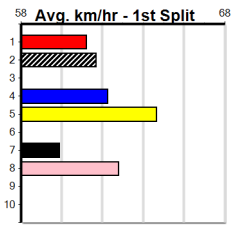

Sale

DOWNLOAD THE WATCHDOG APP

Distance: 435m, Race Type: Mixed 6/7, Total Prizemoney: $2,925
1st: $1,950, 2nd: $600, 3rd: $300, 4th: $75

4

7:48PM
(VIC time)

Watchdog Tips: 0 0 0 0 **Bet:** .

Form Box Weight Dist Track Date Time BON Margin 1st/2nd (Time) PIR Checked Comment W/R Split 1 S/P Grade

1 HOLLY ROSE [6]

BK B Dec-22 WHISKEY RIOT SUZIE ROSE

Trainer: Sharon-lee Chignell (Rosedale)

5th (1)	28.8	435	SLE	R1	08-Dec-24	24.90	24.13	3.5LFLYING HELLCAT (24.66)	M/766	.	.	.	5.53	$11.80	RWH
2nd (2)	28.6	435	SLE	R9	11-Dec-24	24.95	24.66	0.50LUNLEASH ZAC (24.93)	M/431	.	.	.	5.49	$1.80	X67
1st (2)	27.9	435	SLE	R3	18-Dec-24	24.43	24.38	4.75LOLIVIA LEE ROSE (24.76)	M/211	.	.	SW	5.30	$1.80	T3-7
5th (1)	27.8	435	SLE	R9	22-Dec-24	25.15	24.14	4.75LWARRIOR JACK (24.82)	M/235	.	.	.	5.33	$3.70	6G

Owner(s): S Chignell

Winning Boxes

1	2	3	4	5	6	7	8
1							1
Prize							
Best							
Starts							
Trk/Dst							
APM							

2 STORMY NEO [7]

BK D Mar-23 ASTON DEE BEE CLEO'S NEO

Trainer: Robert Neocleous (Hazelwood North)

2nd (8)	33.6	510	SLE	R7	01-Dec-24	28.89	28.48	2.25LRHYTHMIC ENERGY (28.74)	M/432	.	.	.	9.20	$13.30	RWH
5th (8)	33.7	515	SAN	R2	05-Dec-24	30.08	28.98	7.00LRHYTHMIC ENERGY (29.59)	S/3455	.	.	.	5.20	$19.00	RWF
3rd (1)	33.5	515	SAN	R1	12-Dec-24	30.05	29.22	4.25LDOONGALLA SHANE (29.75)	Q/2222	.	.	.	5.18	$4.60	7
3rd (2)	33.5	435	SLE	R2	20-Dec-24	24.75	24.11	3.75LFLYING DOORMAT (24.50)	M/644	.	.	.	5.35	$3.60	X67

Owner(s): R Neocleous

Winning Boxes

1	2	3	4	5	6	7	8
					1		
Prize							
Best							
Starts							
Trk/Dst							
APM							

3 *** VACANT BOX ***

Trainer:
Owner(s):

Winning Boxes

1	2	3	4	5	6	7	8
1							1
Prize							
Best							
Starts							
Trk/Dst							
APM							

4 GOLDEN TOP [6]

F B Jun-22 BERNARDO SUFFRAGETTE

Trainer: William McMahon (Darriman)

1st (1)	27.9	435	SLE	R2	24-Nov-24	24.68	24.22	2.25LSELECT CASH (24.83)	Q/111	.	SW	.	5.31	$5.00	M
F (6)	27.7	435	SLE	R2	01-Dec-24	0.00	24.25	.RECKLESS (24.50)	M/6	.	V0	.	5.53	$13.90	X67
3rd (8)	27.9	435	SLE	R1	15-Dec-24	24.55	24.27	3.5LBOOTH SIDES (24.31)	M/433	.	.	.	5.28	$18.10	X67
1st (8)	27.9	435	SLE	R2	22-Dec-24	24.39	24.14	4.00LSPARKLING GIRL (24.65)	M/111	.	.	.	5.27	$2.90	7

Owner(s): D Burnham

Winning Boxes

1	2	3	4	5	6	7	8
1							1
Prize							
Best							
Starts							
Trk/Dst							
APM							

5 DR. REESE [6]

BD B May-22 FERAL FRANKY DR. MUMMA

Trainer: Kimberley McMahon (Giffard West)

4th (3)	28.4	515	SAN	R2	05-Dec-24	29.91	28.98	4.75LRHYTHMIC ENERGY (29.59)	M/1222	.	.	.	5.11	$9.70	RWF
2nd (2)	28.5	510	SLE	R4	08-Dec-24	29.13	28.42	3.5LWARRIOR ETHAN (28.89)	M/333	.	.	.	9.38	$1.80	X67
7th (3)	28.8	435	SLE	R1	15-Dec-24	24.82	24.27	7.50LBOOTH SIDES (24.31)	M/788	.	.	.	5.37	$2.80	X67
4th (4)	28.7	435	SLE	R9	22-Dec-24	25.05	24.14	3.5LWARRIOR JACK (24.82)	M/357	.	.	.	5.40	$1.90	6G

Owner(s): DOCTORS KENNELS (SYN), J McMahon, J Gill

Winning Boxes

1	2	3	4	5	6	7	8
1							1
Prize							
Best							
Starts							
Trk/Dst							
APM							

6 *** VACANT BOX ***

Trainer:
Owner(s):

Winning Boxes

1	2	3	4	5	6	7	8
1							1
Prize							
Best							
Starts							
Trk/Dst							
APM