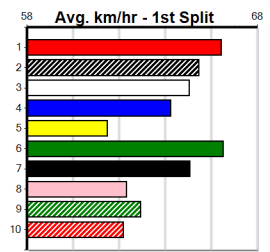

Sale
6
8:34PM
(VIC time)

ED FOUNTAIN REMOVALS FINAL

Distance: 510m, Race Type: S/E Final, Total Prizemoney: $10,075
1st: $7,000, 2nd: $2,000, 3rd: $1,000, 4th: $75

Watchdog Tips:

Bet:

Form Box Wgt Dist Track Date Time BON Margin 1st/2nd (Time) PIR Checked Comment WR Split 1 S/P Grade

1

NANGAR JIM (NSW)[2]
F Dog Oct-21 Sire: ASTON DEE BEE Dam: NANGAR SILK Trainer: Ken Bailey (Bundalaguah)

Owner(s): K Bailey
Winning Distances: < 300m (0) 300 - 399m (0) 400 - 499m (13) 500 - 599m (6) 600 - 699m (0) > 700m (0)

Winning Weights: 30.2(1) 30.5(4) 30.6(3) 30.7(6) 30.8(1) 30.9(2) 31.1(1) 31.2(1)

4th (3)	30.7	515	SAN	R2	17-Oct-24	29.76	29.22	6.50L	WHISKY TRIP (29.34)	Q/1124	.	SW	.	5.05	$7.80	5
1st (6)	31.2	440	GBN	R7	25-Oct-24	24.39	24.27	3.00L	BANDIT BLUEY (24.60)	2211	2211	.	.	5.59	$4.00	SH
3rd (7)	31.3	440	GBN	R9	01-Nov-24	24.62	24.15	6.50L	HOTEL WHISKY ONE (24.15)	3433	3433	.	.	.	$10.00	GRP3
1st (6)	31.1	515	SAN	R5	07-Nov-24	29.75	28.99	1.00L	PIA BELLA (29.81)	M/1111	.	SW	.	5.03	$2.70	5
2nd (4)	30.5	515	SAN	R8	15-Nov-24	29.73	28.94	3.25L	READ THE ROOM (29.51)	M/3222	.	.	.	5.12	$5.30	S
7th (5)	30.8	515	SAN	R9	23-Nov-24	30.17	29.00	17.00	EXPLICIT (29.05)	M/5456	.	.	.	5.15	$30.60	SH
1st (7)	30.5	510	SLE	R5	08-Dec-24	28.42	28.42	3.75L	KNOCKOUT NORM (28.68)	Q/111	.	SW	.	8.94	$1.70	X45
1st (5)	30.7	510	SLE	R3	22-Dec-24	28.35	28.35	7.50L	BO RHAPSODY (28.87)	Q/111	.	SW	.	8.94	$1.30	SH

Last 3 wins NOT included above

1st (7)	30.7	472	BUL	R8	11-Feb-24	26.10	25.81	3.00L	ZIPPING REMUS (26.31)	111	111	.	.	9.85	$2.80	SH
1st (7)	30.5	457	TEM	R7	03-Mar-24	25.72	25.43	2.00L	IRINKA DANIEL (25.87)	.	.	.	.	.	$1.40	NG
1st (6)	30.2	457	TEM	R8	10-Mar-24	25.56	25.56	3.75L	OVERFLOW BEAU (25.82)	.	.	.	.	.	$7.50	NG

Box History

Bx	1st	2nd	3rd	4th	5th	6th	7th	8th
1	2	1						
2	4	1						
3				1	1	1		
4	2	3				1		
5	1	1				3	1	1
6	5	2						
7	4	1	1					
8	5	2	2	1		1		

Prize Best Starts Trk/Dts APM $178105.00 28.35(5)-22/12/24 49-19-14-4 3-2-0-0 35863