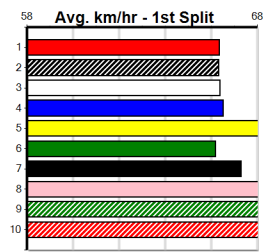

Sale

8

9:17PM

(VIC time)

TRFM SALE CUP FINAL

Distance: 640m, Race Type: S/E Group 1, Total Prizemoney: \$113,500
1st: \$75,000, 2nd: \$22,000, 3rd: \$11,000, 4th: \$5,500

Watchdog Tips:

Bet: