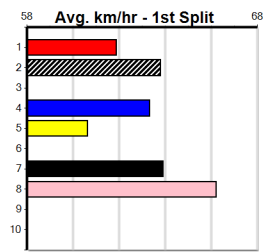

Owner(s):
 Winning Distances: < 300m (0) 300 - 399m (0) 400 - 499m (0) 500 - 599m (0) 600 - 699m (0) > 700m (0)
 Winning Weights:

Box History

Sale
10
9:57PM
(VIC time)

CATCH THE THIEF AT STUD HT2

Distance: 435m, Race Type: Grade 5 Heat, Total Prizemoney: \$2,925
1st: \$1,950, 2nd: \$600, 3rd: \$300, 4th: \$75