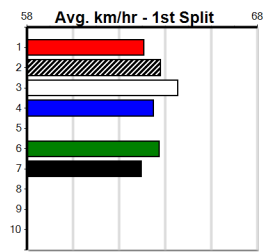

Sale
2
7:09PM
(VIC time)

GRV VICBRED MAIDEN SERIES HT2

Distance: 510m, Race Type: Maiden Heat, Total Prizemoney: $2,860
1st: $1,900, 2nd: $590, 3rd: $295, 4th: $75

Watchdog Tips: ☐ ☐ ☐ ☐ ☐ Bet:

Form Box Wgt Dist Track Date Time BON Margin 1st/2nd (Time) PIR Checked Comment W/R Split 1 S/P Grade

1

COLLINDA DOUGIE [M]
WBK Dog Feb-23 Sire: TOMMY SHELBY Dam: TRUE COLLINDA Trainer: Stephanie Tyler (Boisdale)
Owner(s): S Tyler
Winning Distances: < 300m (0) 300 - 399m (0) 400 - 499m (0) 500 - 599m (0) 600 - 699m (0) > 700m (0)
Winning Weights:
7th (3) 31.6 435 SLE R1 20-Dec-24 25.05 24.11 6.00L ASTON ALIGHT (24.64) M/377 5.31 $23.50 M

Bx	1st	2nd	3rd	4th	5th	6th	7th	8th
1								
2								
3							1	
4								
5								
6								
7								
8								

Last 3 wins NOT included above

Prize Best	$0.00
Starts	FSTD 1-0-0-0
Trk/Dts	0-0-0-0
APM	0

2

MONEY MACHINE [M]
WBK Dog May-23 Sire: NEED MY MONEYNOW Dam: USAIN SPOLLY Trainer: Steven Spoljaric (Bundalaguah)
Owner(s): S Spoljaric
Winning Distances: < 300m (0) 300 - 399m (0) 400 - 499m (0) 500 - 599m (0) 600 - 699m (0) > 700m (0)
Winning Weights:
4th (6) 33.5 435 SLE R1 20-Dec-24 24.86 24.11 3.25L ASTON ALIGHT (24.64) M/222 SW 5.27 $23.00 M

Bx	1st	2nd	3rd	4th	5th	6th	7th	8th
1								
2								
3								
4								
5								
6				1				
7								
8								

Last 3 wins NOT included above

Prize Best	$75.00
Starts	FSTD 1-0-0-0
Trk/Dts	0-0-0-0
APM	75

3

AMRON TOMMY [M]
BK Dog Apr-23 Sire: TOMMY SHELBY Dam: KRAKEN LIGHTNING Trainer: Davide Fasoli (Heyfield)
Owner(s): B Nye
Winning Distances: < 300m (0) 300 - 399m (0) 400 - 499m (0) 500 - 599m (0) 600 - 699m (0) > 700m (0)
Winning Weights:
4th (1) 33.5 515 SAP R3 18-Nov-24 30.35 29.43 10.00 EXTREME WHEELS (29.67) M/4334 5.26 $11.30 MH
4th (1) 33.4 515 SAP R2 25-Nov-24 30.11 29.49 6.50L EXTREME WHEELS (29.67) M/5444 SW 5.27 $5.20 MSF
6th (1) 33.3 515 SAN R3 30-Nov-24 30.53 29.24 11.00 NELL DEVERE (29.79) Q/6566 5.19 $15.40 MF

Bx	1st	2nd	3rd	4th	5th	6th	7th	8th
1								
2								
3								
4								
5								
6				2		1		
7								
8								

Last 3 wins NOT included above

Prize Best	$225.00
Starts	FSH 3-0-0-0
Trk/Dts	0-0-0-0
APM	210

4

COME FIND ME [M]
F Dog Feb-23 Sire: ASTON RUPEE Dam: GO SEEK HEIDI Trainer: Angela Langton (Anakie)
Owner(s): CHAMPAGNE PTN (SYN), S Smith, A Langton
Winning Distances: < 300m (0) 300 - 399m (0) 400 - 499m (0) 500 - 599m (0) 600 - 699m (0) > 700m (0)
Winning Weights:
5th (5) 31.4 515 SAP R3 18-Nov-24 30.43 29.43 11.00 EXTREME WHEELS (29.67) M/3455 5.26 $30.60 MH
2nd (3) 31.4 515 SAP R1 02-Dec-24 30.18 29.53 1.00L SLOW POKE (30.11) M/7333 5.31 $4.50 M
3rd (6) 31.5 525 MEP R2 11-Dec-24 30.60 29.83 1.75L MY GRACIE (30.48) S/7333 5.36 $4.90 M
2nd (1) 31.6 525 MEP R2 18-Dec-24 30.53 29.94 2.25L PAW TORONTO (30.37) M/4222 5.22 $2.90 M

Bx	1st	2nd	3rd	4th	5th	6th	7th	8th
1		1						
2								
3		1						
4								
5					1			
6				1				
7								
8								

Last 3 wins NOT included above

Prize Best	$1475.00
Starts	FSH 4-0-2-1
Trk/Dts	0-0-0-0
APM	1475

5

*** VACANT BOX ***
Sire: Dam: Trainer:
Owner(s):
Winning Distances: < 300m (0) 300 - 399m (0) 400 - 499m (0) 500 - 599m (0) 600 - 699m (0) > 700m (0)
Winning Weights:
Box History