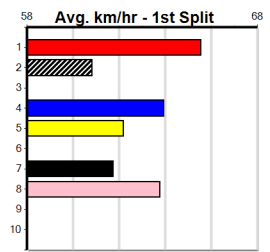

Sale
9
9:35PM
(VIC time)

CATCH THE THIEF AT STUD HT1

Distance: 435m, Race Type: Grade 5 Heat, Total Prizemoney: $2,925
1st: $1,950, 2nd: $600, 3rd: $300, 4th: $75

Watchdog Tips: ☐ ☐ ☐ ☐ ☐

Bet: ☐

Form Box Wgt Dist Track Date Time BON Margin 1st/2nd (Time) PIR Checked Comment WR Split 1 S/P Grade

1

DR. FARRAH [5]
BK Bitch Jan-22 Sire: BERNARDO Dam: SWEET DEMI
Owner(s): DOCTORS KENNELS (SYN), J McMahon, J Gill Trainer: Kimberley McMahon (Giffard Wes)
Winning Distances: < 300m (0) 300 - 399m (4) 400 - 499m (5) 500 - 599m (2) 600 - 699m (0) > 700m (0)
Winning Weights: 23.2(1) 23.8(3) 23.9(1) 24.0(1) 24.2(1) 24.3(1) 24.4(1) 24.6(1) 25.4(1)

Box	1st	2nd	3rd	4th	5th	6th	7th	8th
1	4	1	1	1	2	1	1	1
2	1	1	1	1	1	1	1	1
3	1	1	1	1	1	1	1	1
4	2	2	1	1	2	1	1	1
5	1	1	1	1	1	1	1	1
6	1	1	1	1	1	1	1	1
7	2	1	1	1	1	1	1	1
8	1	1	1	1	1	1	1	1

Prize Best Starts Trk/Dts APM $33950.00 24.37(1)-13/10/24 42-11-2-11 19-4-1-5 13277

3rd (4) 24.2 510 SLE R8 02-Oct-24 29.10 28.65 4.50L KISAUNI (28.79) M/333 . . . 9.20 $2.90 X45
5th (5) 24.3 510 SLE R8 06-Oct-24 29.42 28.69 8.50L PAW YASMIN (28.85) M/555 . . . 9.40 $10.20 X45
3rd (6) 24.3 515 SAN R6 10-Oct-24 29.84 29.13 11.00 VINCENT BALE (29.13) M/6543 . SW . 5.28 $33.70 X45
2nd (1) 24.5 435 SLE R7 13-Oct-24 24.37 24.07 0.50L LEO BALE (24.35) Q/133 . . . 5.26 $14.10 X34
7th (6) 24.8 515 SAN R11 17-Oct-24 30.30 29.22 11.00 KINGSLEY BALE (29.57) M/4677 . . . 5.18 $36.40 SH
3rd (1) 25.0 515 SAN R5 24-Oct-24 30.13 29.13 10.00 MOTION SENSOR (29.44) M/2223 . . . 5.08 $59.60 X45
4th (2) 25.0 435 SLE R7 27-Oct-24 24.74 24.09 9.50L SKINNY OLIVE (24.09) M/344 . . . 5.25 $8.60 FFA
6th (4) 25.2 515 SAN R9 31-Oct-24 29.92 28.97 13.00 DEADLY AVENGER (29.07) M/5777 . SW . 5.21 $82.80 S

Last 3 wins NOT included above

1st (7) 23.9 435 SLE R11 07-Aug-24 24.64 24.38 3.25L SUPER TONE (24.86) M/311 . . . 5.37 $1.70 5
1st (3) 24.3 460 WGL R6 30-Aug-24 25.89 25.80 3.00L BANKRUPT (26.09) M/211 . SW . 6.53 $2.90 5
1st (4) 24.4 515 SAN R11 12-Sep-24 29.77 29.20 2.50L RAPID HEART (29.93) M/1111 . . . 5.13 $8.70 5