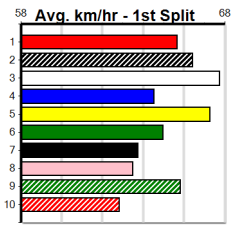

SPORTSBET HT3 (1-4 WINS)

Distance: 450m, Race Type: Restricted Win Heat, Total Prizemoney: \$2,925
1st: \$1,950, 2nd: \$600, 3rd: \$300, 4th: \$75

8

4:24PM

(VIC time)

SOLICIT (3) has recorded top all the way wins in 4 of his 5 starts to date and he looks set to find the arm and lead from go to whoa again today. TAKE THE STEPS (5) has the early speed to overcome his tricky draw and could be right in the mix.