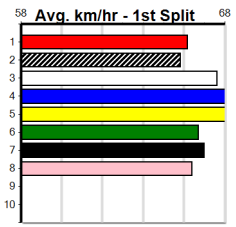

Shepparton

BYERS ELECTRICAL

Distance: 390m, Race Type: Free For All, Total Prizemoney: $3,360
1st: $2,250, 2nd: $690, 3rd: $345, 4th: $75

3 2:42PM (VIC time)

RIENDO (4) pings the lid for a living and they will have to go well under 22 second to reel him in. LET'S WIN OLLIE (3) is racing well and the empty draw is a big help, while KNEE DEEP (7) has plenty of talent and can challenge.

Watchdog Tips:

4 3 7 8

Bet:

Win 4

Table with 10 rows, each representing a race. Columns include race number, title, date, time, odds, names of horses and trainers, and prize money. Includes detailed race results and winning box information for each race.