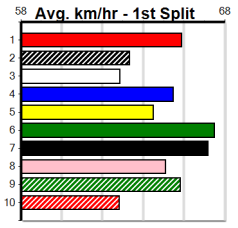

SPORTSBET HT1(1-4 WINS)

Distance: 450m, Race Type: Restricted Win Heat, Total Prizemoney: $2,925
1st: $1,950, 2nd: $600, 3rd: $300, 4th: $75

6

3:49PM (VIC time)

REPRESENT (1) has posted sizzling wins in his last 2 starts and he looks like he should be winning again from his gun draw. ATLAS ALIEN (2) produced a fast Bendigo placing last start and he looks likely to be the main danger in this.

Watchdog Tips: 1 2 7 8 Bet: Trifecta 1/2,7,8/2,4,7,8 ($10 - 111.11%)

Table containing race details for 10 races. Each race entry includes: Race Number, Horses (Breed, Sex, Age, Weight, Distance, Track, Date, Time, BON, Margin, 1st/2nd Time), PIR, Checked, Comment, W/R, Split 1, S/P, Grade, Trainer, and Odds. Includes 'Sizzled in recent win here, should be winning.' and 'Fast Bendigo placing last start, main danger.' notes. Winning boxes are provided for each race.