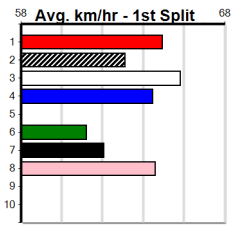

# GRV VICBRED HT2 (0-4 WINS)

Distance: 650m, Race Type: Restricted Win Heat, Total Prizemoney: \$3,940  
1st: \$2,640, 2nd: \$815, 3rd: \$410, 4th: \$75