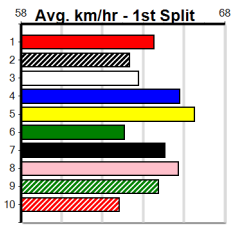

SHEPPARTON RACE 13

13 (E1)

Distance: 390m, Race Type: Grade 5, Total Prizemoney: $2,925
1st: $1,950, 2nd: $600, 3rd: $300, 4th: $75

6:10PM

(VIC time)

MORE BEER PLEASE (8) can race closer to the speed in this and he could be the one to beat after a solid last start placing. QUEBEC BALE (1) can explode once fully balanced and he is drawn to get the run of the race in this.

Watchdog Tips:

8

1

6

5

Bet:

Win 8