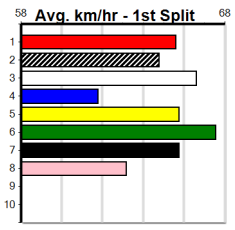

# ELITE COLLARS & LEADS

Distance: 450m, Race Type: Grade 5, Total Prizemoney: \$2,925  
 1st: \$1,950, 2nd: \$600, 3rd: \$300, 4th: \$75

10

5:07PM

(VIC time)

BUCK SHINES (3) can explode soon after box rise in his races and he could prove hard to beat with a clear run early. BEAUTY BEAST (1) is much better than her recent form may appear and she could be the main danger here.