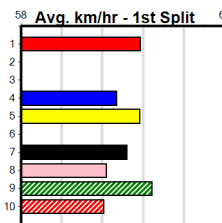

13 RACES TODAY

Distance: 390m, Race Type: Maiden, Total Prizemoney: $2,535
1st: $1,680, 2nd: $520, 3rd: $260, 4th: $75

1
2:07PM
(VIC time)

TAT BUDDY (7) has produced smart efforts here in his 2 starts to date and he may be the one to beat in this. ZORRILLA (3) is out of a litter which has shown plenty of talent so far and he could be right in the finish in debut here.

Watchdog Tips: **7** **3** **8** **1** **Bet:** **Win 7**