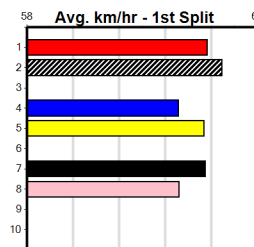

GRV VICBRED HT1 (0-4 WINS)

4

3:06PM

(VIC time)

Distance: 650m, Race Type: Restricted Win Heat, Total Prizemoney: $3,940
1st: $2,640, 2nd: $815, 3rd: $410, 4th: $75

COPPER RUSH (1) is drawn to land on the arm soon after box rise in this and he will be hard to catch if he does so. LEROY'S GIRL (2) rarely runs a bad race and she looks set to be prominent throughout with a vacant box on her outside.

Watchdog Tips: 1 2 5 7 **Bet:** Win 1

1

COPPER RUSH [5] **$2.70**

BK Dog Mar-23 **Sire: FERNANDO BALE** **Dam: FLAMING RUSH**

Owner(s): S Drummond **Trainer: Shane Drummond (Heathcote)**

Winning Distances: < 300m (0) 300 - 399m (0) 400 - 499m (1) 500 - 599m (2) 600 - 699m (0) > 700m (0)

Winning Weights: 30.5(1) 30.8(1) 30.9(1)

1st	2nd	3rd	4th	5th	6th	7th	8th
1st (5) 30.5 450 SHP R1 07-Oct-24	25.56	25.40	4.00L BOBBY BLUE (25.83)	M/321	6.72	$6.10	M
7th (1) 30.4 450 BAL R3 30-Oct-24	26.12	25.27	6.00L TINKER LEE (25.72)	M/278	6.63	$4.20	7
4th (6) 30.4 525 MEP R4 06-Nov-24	30.77	29.90	12.00 TARA'S LILY (29.99)	M/3444	5.24	$9.90	7
1st (5) 30.9 525 MEP R10 13-Nov-24	30.17	29.96	1.00L PAW KILTER (30.23)	Q/1111	5.17	$3.00	7
3rd (2) 30.9 525 MEP R9 20-Nov-24	30.43	30.03	1.00L HARVINGTON (30.37)	M/3333	5.29	$1.60	6G
3rd (7) 31.0 600 MEP R5 04-Dec-24	35.14	34.83	4.50L CANYA VIVI (34.83)	M/3222	9.26	$3.80	RW
1st (1) 30.8 500 BEN R5 13-Dec-24	28.22	27.93	1.5L NEO DEVERE (28.32)	M/1111	6.56	$1.70	X67
2nd (2) 30.6 525 MEP R6 18-Dec-24	30.26	29.94	0.25L TAMMY MCIVOR (30.25)	M/1211	5.15	$2.90	5

Last 3 wins NOT included above

Bx	1st	2nd	3rd	4th	5th	6th	7th	8th
1	1							
2		1	1					
3								
4								
5	2							
6				1				
7			1					
8								

2

LEROY'S GIRL [5] **$7.50**

BK Bitch Jan-22 **Sire: MY REDEEMER** **Dam: ZERO COOL**

Owner(s): R Jack **Trainer: Sean Van taarling (Tallygaroopna)**

Winning Distances: < 300m (0) 300 - 399m (0) 400 - 499m (1) 500 - 599m (2) 600 - 699m (0) > 700m (0)

Winning Weights: 24.9(1) 25.4(1) 25.5(1)

1st	2nd	3rd	4th	5th	6th	7th	8th
2nd (8) 25.7 515 SAP R7 02-Nov-24	29.70	29.56	1.5L ITHACAN GODDESS (29.60)	M/2222	5.20	$34.40	5
3rd (2) 25.6 525 MEA R9 09-Nov-24	30.61	29.52	11.00 RAVEN PETER (29.86)	Q/2334	5.15	$18.10	5H
4th (4) 25.3 525 MEA R9 16-Nov-24	30.63	29.66	11.00 SHAYNA BALE (29.89)	M/5445	5.25	$58.10	5F
5th (2) 25.7 450 SHP R8 25-Nov-24	25.72	24.93	6.50L PAW FREDRICK (25.27)	Q/155	6.61	$12.60	5
4th (1) 25.2 595 SAN R2 30-Nov-24	34.74	33.67	6.50L INTREPID BALE (34.30)	M/2234	9.27	$18.40	X45
3rd (7) 25.4 600 MEA R11 07-Dec-24	34.90	34.28	9.00L GOLD SCOTCH (34.28)	M/2222	9.08	$30.60	5
3rd (2) 25.4 600 MEP R6 11-Dec-24	34.82	34.03	1.25L REITERATE (34.75)	M/4333	9.28	$13.50	RWH
4th (8) 25.5 600 MEA R2 21-Dec-24	34.68	34.33	5.00L LANFRANCO (34.33)	M/3444	9.08	$46.10	RWF

Last 3 wins NOT included above

Bx	1st	2nd	3rd	4th	5th	6th	7th	8th
1	1		2	1				
2		2	4	1	3			1
3	1	1	2					
4	1	1	1	2	1			
5					1	1		1
6		1	1	2				1
7			2		1	2		
8		3		4		2	2	

3

*** VACANT BOX ***

Sire: Dam:

Owner(s):

Winning Distances: < 300m (0) 300 - 399m (0) 400 - 499m (0) 500 - 599m (0) 600 - 699m (0) > 700m (0)

Winning Weights:

Trainer:

Box History

Bx	1st	2nd	3rd	4th	5th	6th	7th	8th
1								
2								
3								
4								
5								
6								
7								
8