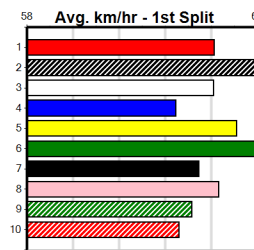

ONE MORE RACE TO GO

Distance: 390m, Race Type: Mixed 4/5, Total Prizemoney: $3,360
1st: $2,250, 2nd: $690, 3rd: $345, 4th: $75

SHEEZEL (2) boasts elite speed in the early stages of his races and he looks like the one they will need to catch in this. VERSNELLEN (8) has the speed to be prominent early and he could be the one making his presence felt in the run home.

Watchdog Tips: 2 8 6 1 **Bet:** Quinella 2/8 ($10 for 1000%)

1 BELIEVING [5] **$17.00**
Drawn to get room early, one for the exotics.
BK Dog Jan-21 Sire: BARCIA BALE Dam: TANTALISE
Owner(s): SEE THE DREAM (SYN), S Buccilli, B Buccilli
Winning Distances: < 300m (0) 300 - 399m (6) 400 - 499m (9) 500 - 599m (0) 600 - 699m (0) > 700m (0)
Winning Weights: 35.2(1) 35.3(1) 35.7(2) 35.8(2) 35.9(1) 36.1(2) 36.3(2) 36.5(1) 36.7(2) 37.0(1)
2nd (5) 35.7 390 BAL R12 28-Oct-24 22.44 22.09 1.5L CLOSE COMBAT (22.35) M/33 . . . . . 8.56 $2.80 T3-5
3rd (6) 35.7 390 SHP R4 01-Nov-24 22.44 21.88 1.00L MORAINO MILEY (22.38) M/45 . . . . . 8.49 $4.00 5
2nd (2) 35.8 390 SHP R12 11-Nov-24 22.25 21.77 6.00L HUNTER FRED (21.85) M/32 . . . . . 8.49 $15.60 5
3rd (2) 35.8 390 SHP R4 18-Nov-24 22.36 21.87 7.00L STORM SENSATION (21.87) M/43 . . . . . 8.46 $17.70 X45
4= (1) 36.2 390 SHP R13 25-Nov-24 22.36 22.02 4.25L SOLAR SPECTRUM (22.08) M/35 . . . . . 8.48 $8.60 5
8th (3) 36.3 425 BEN R5 29-Nov-24 24.45 23.63 12.00L MOCK FISH (23.63) M/688 . . . . . 6.60 $54.90 FFA
4th (2) 36.3 390 SHP R13 09-Dec-24 22.39 21.77 4.50L HARTNEY (22.09) Q/34 . . . . . 8.48 $10.90 5
2nd (5) 36.5 390 SHP R4 23-Dec-24 22.45 22.17 0.25L HAPPY BUDDHA (22.45) M/22 . . . . . 8.45 $6.90 5
Last 3 wins NOT included above
1st (4) 36.3 425 BEN R10 26-Jan-24 24.02 23.85 0.50L EXPLOSIVE DEBT (24.05) M/122 . . . . . 6.52 $10.00 4
1st (2) 36.1 390 SHP R10 20-May-24 22.29 22.02 0.50L NOCTILUCENT (22.32) M/32 . . . . . 8.70 $9.50 5
1st (5) 35.7 390 BAL R11 18-Aug-24 22.21 22.21 4.25L VINNY DEWALT (22.51) M/11 . . . . . SW 8.40 $1.90 T3-5
Trainer: Peter Frost (Heathcote)