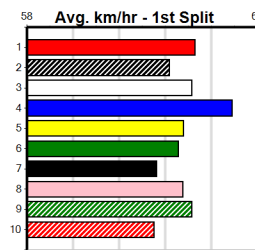

SHEPPARTON WORKWEAR & SAFETY

2
2:22PM

(VIC time)

Distance: 390m, Race Type: Grade 5, Total Prizemoney: $2,925
1st: $1,950, 2nd: $600, 3rd: $300, 4th: $75

CINNABAR ICON (4) has recorded solid all the way wins in 2 of her last 4 starts and she may only need to step on terms to salute again here. BRAVADO (2) showed speed in his good recent wins here and he could be the main danger.

Watchdog Tips: 4 2 6 8 **Bet:** Win 4

1

COCKTAIL (NSW)[5] **$12.00**

BKW Dog Mar-20 Sire: GOTTA GET BACK Dam: YOU GOTTA KNOW

Owner(s): P Dooner Trainer: John McClelland (Jindera)

Winning Distances: < 300m (0) 300 - 399m (13) 400 - 499m (5) 500 - 599m (0) 600 - 699m (0) > 700m (0)

Winning Weights: 31.8(1) 32.0(2) 32.1(2) 32.2(3) 32.3(2) 32.4(1) 32.5(2) 32.6(3) 33.0(1) 33.1(1)

Box	1st	2nd	3rd	4th	5th	6th	7th	8th
1	5	3	6	2	3			
2	1	1	1	3	3			
3	2	1	5	1		1		
4	2	2	2	1	1	4		
5	1	4	4	1			2	
6	4	2	1	2	2			
7	2	3	2	3	3			
8	4	2	3	2	1			

Prize Best Starts Trk/Dts APM: $36120.00, 22.22(7)-13/6/24, 98-18-8-11, 36-8-4-4, 6129

2

BRAVADO [5] **$5.00**

BK Dog Apr-22 Sire: EQUALIZER Dam: SEGOVIA

Owner(s): SBS (SYN), S Buccilli, B Buccilli, S Gardiner Trainer: Peter Frost (Heathcote)

Winning Distances: < 300m (0) 300 - 399m (7) 400 - 499m (1) 500 - 599m (0) 600 - 699m (0) > 700m (0)

Winning Weights: 35.2(1) 35.9(1) 36.0(2) 36.3(1) 36.5(1) 36.7(1) 36.8(1)

Box	1st	2nd	3rd	4th	5th	6th	7th	8th
1	1	1	1	1				1
2	2	1	1	1				
3	2	1	1	2	2	1	1	1
4	4				1	1	1	1
5	1			1	1	1		
6			1					
7	1			1	1	2	1	1
8	1	1						

Prize Best Starts Trk/Dts APM: $11875.00, 22.16(2)-12/12/24, 36-8-4-2, 19-5-1-1, 5997

3

JAMES'S ENTITY [5] **$4.50**

BK Dog Jan-22 Sire: ASTON DEE BEE Dam: ZARA'S ENTITY

Owner(s): Weed N Feed (SYN), C Capuano, S Hogan, H Saunders, N Clarke, T Hogan Trainer: Murray Collyer (Coburg North)

Winning Distances: < 300m (0) 300 - 399m (4) 400 - 499m (2) 500 - 599m (0) 600 - 699m (0) > 700m (0)

Winning Weights: 31.7(1) 32.2(1) 32.3(3) 32.5(1)

Box	1st	2nd	3rd	4th	5th	6th	7th	8th
1	1	2	2	1	1	1		1
2	2	1	1	1	1			1
3	1				1			2
4	1	1	2	2	1	1		2
5			1	1	2	1		1
6	1						2	1
7	1	1			2	1	1	1
8	1	1	1	1				

Prize Best Starts Trk/Dts APM: $15480.00, 22.02(2)-20/11/23, 47-6-5-5, 6-3-0-1, 4891

4

CINNABAR ICON [5] **$3.20**

BD Bitch Mar-22 Sire: ASTON DEE BEE Dam: TIME NO MONEY

Owner(s): M Sullivan Trainer: Robert Sullivan (Shepparton East)

Winning Distances: < 300m (0) 300 - 399m (9) 400 - 499m (0) 500 - 599m (0) 600 - 699m (0) > 700m (0)

Winning Weights: 27.0(1) 27.1(1) 27.4(1) 27.5(2) 27.6(1) 27.7(1) 28.0(2)

Box	1st	2nd	3rd	4th	5th	6th	7th	8th
1	1	1	1	1	1			1
2	4			1	1			1
3	1			1				
4	1	2	1	1				1
5	1	1	1					
6	1	1			2	3	2	
7	2	2	1			2	1	1
8	1		2			1		1

Prize Best Starts Trk/Dts APM: $20395.00, 22.06(2)-13/5/24, 44-9-9-3, 42-9-9-3, 5877

5

MISS MARCELINE [5] **$14.00**

BEBD Bitch Jun-21 Sire: FERNANDO BALE Dam: FREYA THE SLAYER

Owner(s): R Bloomfield Trainer: Roger Bloomfield (Benalla)

Winning Distances: < 300m (0) 300 - 399m (3) 400 - 499m (1) 500 - 599m (0) 600 - 699m (0) > 700m (0)

Winning Weights: 26.6(1) 26.7(1) 26.9(1) 27.2(1)

Box	1st	2nd	3rd	4th	5th	6th	7th	8th
1				1	2			
2	1							
3					1	1	1	1
4			1					
5		1	1					
6	1	1	1	4				
7	1	1	1	2		2	1	1
8	2	1				1		

Prize Best Starts Trk/Dts APM: $6370.00, 22.36(8)-12/12/24, 31-4-4-3, 13-2-2-2, 2523