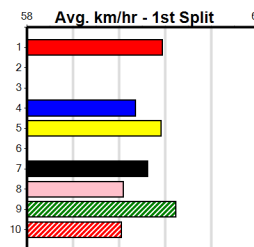

13 RACES TODAY

1
2:07PM

(VIC time)

Distance: 390m, Race Type: Maiden, Total Prizemoney: $2,535
1st: $1,680, 2nd: $520, 3rd: $260, 4th: $75

TAT BUDDY (7) has produced smart efforts here in his 2 starts to date and he may be the one to beat in this. ZORRILLA (3) is out of a litter which has shown plenty of talent so far and he could be right in the finish in debut here.

Watchdog Tips: **7** **3** **8** **1** **Bet:**

Box History

Form Box	Wgt	Dist	Track	Date	Time	BON	Margin	1st/2nd (Time)	PIR	Checked	Comment	W/R	Split 1	S/P	Grade		
1	MAGIC SCOTCH [M] $10.00																
	Showed some talent here last start, can threaten.																
	BK Bitch Apr-23 Sire: HOOKED ON SCOTCH Dam: WHODAT DIVA Trainer: Lachlan Scott (Tatura)																
	Owner(s): T Johnson																
	Winning Distances: < 300m (0) 300 - 399m (0) 400 - 499m (0) 500 - 599m (0) 600 - 699m (0) > 700m (0)																
	Winning Weights:																
	6th (5) 24.9 390 SHP R1 09-Dec-24 23.54 21.77 11.00 EAT LESS JUNK (22.82) M/66 8.86 $29.60 M																
	3rd (4) 24.7 390 SHP R2 23-Dec-24 22.97 22.17 3.75L WESTERN FLAT (22.72) M/73 8.78 $29.70 M																
	8th (4) 24.6 350 HVL R2 27-Dec-24 20.32 19.51 6.00L MIA MASTER (19.93) M/8 6.85 $13.70 T3-M																
	Last 3 wins NOT included above																
<table border="1"> <caption>Box History</caption> <thead> <tr> <th>Bx</th> <th>1st</th> <th>2nd</th> <th>3rd</th> <th>4th</th> <th>5th</th> <th>6th</th> <th>7th</th> <th>8th</th> </tr> </thead> <tbody> <tr><td>1</td><td></td><td></td><td></td><td></td><td></td><td></td><td></td><td></td></tr> <tr><td>2</td><td></td><td></td><td></td><td></td><td></td><td></td><td></td><td></td></tr> <tr><td>3</td><td></td><td></td><td></td><td></td><td></td><td></td><td></td><td></td></tr> <tr><td>4</td><td></td><td></td><td>1</td><td></td><td></td><td></td><td></td><td>1</td></tr> <tr><td>5</td><td></td><td></td><td></td><td></td><td></td><td>1</td><td></td><td></td></tr> <tr><td>6</td><td></td><td></td><td></td><td></td><td></td><td></td><td></td><td></td></tr> <tr><td>7</td><td></td><td></td><td></td><td></td><td></td><td></td><td></td><td></td></tr> <tr><td>8</td><td></td><td></td><td></td><td></td><td></td><td></td><td></td><td></td></tr> <tr> <td>Prize Best</td> <td colspan="7"></td> <td>$260.00</td> </tr> <tr> <td>Starts</td> <td colspan="7">22.97(4)-23/12/24</td> <td></td> </tr> <tr> <td>Trk/Dts</td> <td colspan="7">3-0-0-1</td> <td></td> </tr> <tr> <td>APM</td> <td colspan="7">2-0-0-1</td> <td>260</td> </tr> </tbody> </table>																	
2	ASTON ZELDA [M] $6.00																
	Litter is still starting out, betting best guide.																
	BK Bitch Feb-23 Sire: GOOD ODDS HARADA Dam: ASTON MOET Trainer: Mark McClelland (Lovely Banks)																
	Owner(s): R Borda																
	Winning Distances: < 300m (0) 300 - 399m (0) 400 - 499m (0) 500 - 599m (0) 600 - 699m (0) > 700m (0)																
	Winning Weights:																
	Last 3 wins NOT included above																
	<table border="1"> <caption>Box History</caption> <thead> <tr> <th>Bx</th> <th>1st</th> <th>2nd</th> <th>3rd</th> <th>4th</th> <th>5th</th> <th>6th</th> <th>7th</th> <th>8th</th> </tr> </thead> <tbody> <tr><td>1</td><td></td><td></td><td></td><td></td><td></td><td></td><td></td><td></td></tr> <tr><td>2</td><td></td><td></td><td></td><td></td><td></td><td></td><td></td><td></td></tr> <tr><td>3</td><td></td><td></td><td></td><td></td><td></td><td></td><td></td><td></td></tr> <tr><td>4</td><td></td><td></td><td></td><td></td><td></td><td></td><td></td><td></td></tr> <tr><td>5</td><td></td><td></td><td></td><td></td><td></td><td></td><td></td><td></td></tr> <tr><td>6</td><td></td><td></td><td></td><td></td><td></td><td></td><td></td><td></td></tr> <tr><td>7</td><td></td><td></td><td></td><td></td><td></td><td></td><td></td><td></td></tr> <tr><td>8</td><td></td><td></td><td></td><td></td><td></td><td></td><td></td><td></td></tr> <tr> <td>Prize Best</td> <td colspan="7"></td> <td>$0.00</td> </tr> <tr> <td>Starts</td> <td colspan="7">FSH</td> <td></td> </tr> <tr> <td>Trk/Dts</td> <td colspan="7">0-0-0-0</td> <td></td> </tr> <tr> <td>APM</td> <td colspan="7">0-0-0-0</td> <td>0</td> </tr> </tbody> </table>																
	3	ZORRILLA [M] $6.50															
		Litter has shown plenty of talent, watch betting.															
BD Dog Jan-22 Sire: ANDO'S MAC Dam: MONEYPENNY Trainer: Richard Anchen (Girgarre)																	
Owner(s): B Kinder																	
Winning Distances: < 300m (0) 300 - 399m (0) 400 - 499m (0) 500 - 599m (0) 600 - 699m (0) > 700m (0)																	
Winning Weights:																	
Last 3 wins NOT included above