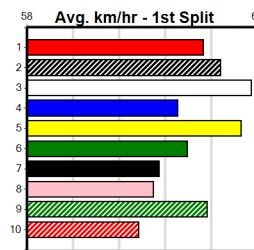

SPORTSBET HT3 (1-4 WINS)

Distance: 450m, Race Type: Restricted Win Heat, Total Prizemoney: $2,925
1st: $1,950, 2nd: $600, 3rd: $300, 4th: $75

SOLICIT (3) has recorded top all the way wins in 4 of his 5 starts to date and he looks set to find the arm and lead from go to whoa again today. TAKE THE STEPS (5) has the early speed to overcome his tricky draw and could be right in the mix.

Watchdog Tips: **3** **5** **1** **6** **Bet:** Box Quinella 1,3,5 ($10 for 333.33%)

Form	Box	Wgt	Dist	Track	Date	Time	BON	Margin	1st/2nd (Time)	PIR	Checked	Comment	WR	Split 1	S/P	Grade

1

GOT THE CASH [5]

Drawn to race on the speed here, can threaten.

$5.50

BK Dog Apr-22 Sire: TOMMY SHELBY Dam: FRANK'S GIRL Trainer: Matthew Lanigan (Rowsley)

Owner(s): P Mcdowall

Winning Distances: < 300m (0) 300 - 399m (0) 400 - 499m (2) 500 - 599m (2) 600 - 699m (0) > 700m (0)

Winning Weights: 28.7(1) 29.3(1) 29.6(1) 29.8(1)

Rank	Box	Dist	Wgt	Track	Date	Time	BON	Margin	1st/2nd (Time)	PIR	Checked	Comment	WR	Split 1	S/P	Grade
7th	(8)	29.3	515	SAN	R6	14-Mar-24	30.78	29.27	14.00 PAYING DIVIDENDS (29.84)	S/6777				5.30	$16.80	SH
3rd	(3)	29.3	515	SAN	R2	21-Mar-24	29.54	29.27	4.00L PRONOUNS (29.27)	M/2222				5.12	$14.80	SH
7th	(2)	29.5	515	SAN	R5	28-Mar-24	30.77	29.45	16.00 OREGON DURANT (29.66)	S/7777		V5		5.22	$11.10	SF
1st	(4)	29.3	425	BEN	R3	19-Apr-24	23.93	23.70	4.75L ASTON PING (24.24)	M/1111				6.60	$2.40	RWH
7th	(2)	29.4	425	BEN	R7	26-Apr-24	24.52	23.85	9.50L BORACAY STORM (23.85)	M/788				6.74	$3.90	RWF
7th	(2)	29.5	450	WBL	R7	01-May-24	25.59	24.99	4.25L DEPARTED (25.30)	S/877				6.89	$5.60	X45
4th	(8)	30.3	350	HVL	R5	08-Sep-24	19.52	18.95	2.50L LIGHTNING AL (19.36)	M/1				6.52	$3.40	RWH
2nd	(6)	29.9	390	WBL	R4	19-Dec-24	22.33	21.82	2.00L ALL TALKER (22.19)	M/34				8.81	$4.40	RWH

Last 3 wins NOT included above

1st	(4)	28.7	460	GEL	R2	22-Dec-23	26.03	25.61	0.75L WBLEC AVIATOR (26.08)	M/232		SW		6.66	$1.60	M
1st	(2)	29.6	515	SAN	R1	18-Jan-24	29.54	29.27	2.75L PASS MARK (29.73)	M/1111		SW		5.05	$1.60	7
1st	(6)	29.8	515	SAP	R11	03-Mar-24	29.73	29.28	0.25L LIGHTNING JEDDA (29.74)	M/2222				5.12	$2.50	X67

Box History

Bx	1st	2nd	3rd	4th	5th	6th	7th	8th
1								
2	1							3
3		2	1					
4	2	1	1					
5				1				
6	1	1		1				
7					1		1	
8			1	1		1	1	1

Prize Best Starts Trk/Dts APM: $23352.00 FSH 21-4-4-3 0-0-0-0 3489