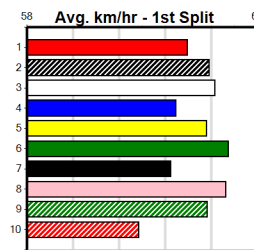

SPORTSBET HT2 (1-4 WINS)

7

4:09PM

(VIC time)

Distance: 450m, Race Type: Restricted Win Heat, Total Prizemoney: $2,925
1st: $1,950, 2nd: $600, 3rd: $300, 4th: $75

REVITALISE (8) was a blistering 25.05 all the way winner here 3 starts back and he may prove hard to beat again in this. GLISTENING (1) is drawn to race on the speed from the outset in this and she could be the main danger.

Watchdog Tips: **8** **1** **3** **5** **Bet:** Trifecta 8/1,3/1,3,4,5 ($10 - 166.67%)

Form Box	Wgt	Dist	Track	Date	Time	BON	Margin	1st/2nd (Time)	PIR	Checked	Comment	WR	Split 1	S/P	Grade

1

GLISTENING [4] Drawn to race on the speed in this, major player. **$7.00**

WBK Bitch Dec-22 Sire: BLACK MAGIC OPAL Dam: IMMUNITY Trainer: Peter Frost (Heathcote)

Owner(s): SEE THE DREAM (SYN), S Buccilli, B Buccilli

Winning Distances: < 300m (0) 300 - 399m (0) 400 - 499m (4) 500 - 599m (0) 600 - 699m (0) > 700m (0)

Winning Weights: 27.1(1) 27.2(1) 27.6(1) 27.8(1)

2nd (4)	27.8	450	SHP	R1	09-Sep-24	25.49	25.01	2.50L MARRAKESH (25.33)	M/122				6.61	$2.00 M
1st (6)	27.8	460	GEL	R3	20-Sep-24	26.11	25.75	0.75L PAW YALE (26.15)	Q/221				6.66	$2.20 M
1st (2)	27.6	425	BEN	R2	27-Sep-24	24.05	23.60	1.5L PHARAOH'S GOLD (24.15)	S/221				6.56	$3.30 X67
1st (8)	27.1	425	BEN	R2	04-Oct-24	24.16	23.88	4.50L YAMGATA BALE (24.46)	Q/221		SW		6.66	$3.50 RW
1st (3)	27.2	450	SHP	R6	14-Oct-24	25.13	25.13	3.75L LEROY'S GIRL (25.39)	Q/111				6.48	$2.30 5
T (1)	27.0	450	SHP	R6	21-Oct-24	0.00	25.01	PACKHAM PRINCE (25.02)	M/888		V21		6.83	$3.30 X34
4th (1)	27.3	390	SHP	R12	09-Dec-24	22.39	21.77	3.75L URANA PANDA (22.14)	M/33				8.55	$2.20 5
4th (1)	28.0	425	BEN	R5	20-Dec-24	24.31	23.75	4.50L PAW HARRY (24.01)	M/344				6.67	$8.20 X45

Last 3 wins NOT included above

Box History

Bx	1st	2nd	3rd	4th	5th	6th	7th	8th
1				2				
2	1			1				
3	1							
4		1						
5								
6	1							
7								
8	1							

Prize Best $8275.00
Starts 25.13(3)-14/10/24
Trk/Dts 9-4-1-0
APM 2-1-1-0
5025

2

TWILIGHT SLEUTH [6] May get too far back early here, needs it easier. **$51.00**

BK Bitch Sep-22 Sire: BEAST UNLEASHED Dam: TWILIGHT FLAME Trainer: Fay Vantaarling (Tallygaroopna)

Owner(s): T Van taarling

Winning Distances: < 300m (0) 300 - 399m (1) 400 - 499m (1) 500 - 599m (0) 600 - 699m (0) > 700m (0)

Winning Weights: 25.0(2)

2nd (3)	24.8	425	BEN	R9	04-Nov-24	24.26	23.81	2.25L GOSSIP GIRL (24.11)	M/322				6.69	$7.70 T3-7
2nd (6)	24.8	390	SHP	R10	11-Nov-24	22.20	21.77	0.75L ZESTY BOY (22.16)	M/22				8.51	$20.60 X67
1st (3)	25.0	450	SHP	R5	18-Nov-24	25.53	24.93	0.50L TINKER BRUCE (25.56)	Q/111				6.60	$7.90 X67
3rd (3)	25.4	450	SHP	R9	25-Nov-24	25.88	24.93	2.25L DARRA SAPPHIRE (25.74)	M/111				6.60	$2.40 X67
8th (7)	25.3	515	SAN	R1	30-Nov-24	30.80	29.24	21.00 MY HUMMINGBIRD (29.36)	M/4668				5.21	$60.30 X67
6th (2)	25.3	525	MEP	R9	11-Dec-24	31.14	29.83	13.00 FLEETWOOD EROS (30.25)	M/6556				5.27	$10.30 6G
7th (1)	25.7	500	BEN	R7	20-Dec-24	29.22	27.90	8.50L SNOW ROYALE (28.65)	M/455				6.79	$4.00 RW
4th (6)	25.6	450	SHP	R5	23-Dec-24	25.61	25.26	4.50L FISTS WILL FLY (25.30)	M/553				6.76	$66.80 RW

Last 3 wins NOT included above

1st (1)	25.0	390	SHP	R1	06-Jul-24	22.84	22.22	0.75L BROWSER (22.89)	M/21				8.48	$3.80 M

Box History

Bx	1st	2nd	3rd	4th	5th	6th	7th	8th
1	1		2					1
2		1				1		
3	1	1	1					1 1
4		1						
5			1					
6	1		1					
7	1						1	1
8						1		

Prize Best $5905.00
Starts 25.53(3)-18/11/24
Trk/Dts 19-2-4-5
APM 4-1-1-1
3675