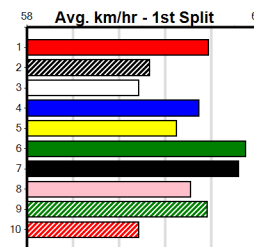

SPORTSBET HT1 (1-4 WINS)

6

3:49PM

(VIC time)

Distance: 450m, Race Type: Restricted Win Heat, Total Prizemoney: $2,925
1st: $1,950, 2nd: $600, 3rd: $300, 4th: $75

REPRESENT (1) has posted sizzling wins in his last 2 starts and he looks like he should be winning again from his gun draw. ATLAS ALIEN (2) produced a fast Bendigo placing last start and he looks likely to be the main danger in this.

Watchdog Tips:	1	2	7	8	Bet:	Trifecta 1/2,7,8/2,4,7,8 ($10 - 111.11%)

Form Box	Wgt	Dist	Track	Date	Time	BON	Margin	1st/2nd (Time)	PIR	Checked	Comment	WR	Split 1	S/P	Grade
1	REPRESENT [5]														
Sizzled in recent win here, should be winning.															
$1.30															
F Dog Jan-23 Sire: BEAST UNLEASHED Dam: VEGAS TICKET Trainer: Paul Brown (Burramine)															
Owner(s): P Brown															
Winning Distances: < 300m (0) 300 - 399m (0) 400 - 499m (4) 500 - 599m (0) 600 - 699m (0) > 700m (0)															
Winning Weights: 33.5(1) 34.2(1) 34.3(2)															
1st	(7)	33.5	400	GEL	R1	26-Jul-24	22.46	22.39	6.00L	PAW LEON (22.87)	M/11	SW	8.35	$1.50	M
3rd	(6)	34.3	390	SHP	R10	28-Oct-24	22.42	21.85	5.50L	COSMIC REWARD (22.05)	S/55		8.46	$2.40	X67
1st	(4)	34.2	425	BEN	R1	08-Nov-24	24.13	23.76	3.25L	COLOURFUL MAGIC (24.35)	M/421		6.72	$1.60	X67
4th	(5)	34.1	390	SHP	R3	02-Dec-24	22.47	21.96	3.5L	WALLS OF JERICHO (22.22)	M/75		8.77	$2.10	X67
1st	(7)	34.3	450	SHP	R9	09-Dec-24	25.03	25.03	4.75L	ACQUISITION (25.36)	M/221	SW	6.58	$1.80	X67
1st	(2)	34.3	450	BAL	R6	18-Dec-24	25.27	25.10	4.25L	LORRAINE JACKY (25.56)	M/531		6.70	$1.70	5
Last 3 wins NOT included above															
Prize Best Starts Trk/Dts APM $7905.00 25.03(7)-9/12/24 6-4-0-1 1-1-0-0 6447															

2	ATLAS ALIEN [6]														
Fast Bendigo placing last start, main danger.															
$12.00															
BD Dog Dec-22 Sire: FERAL FRANKY Dam: SEVILLA Trainer: Barry Mcnamara (Junortoun)															
Owner(s): B Mcnamara															
Winning Distances: < 300m (0) 300 - 399m (0) 400 - 499m (2) 500 - 599m (0) 600 - 699m (0) > 700m (0)															
Winning Weights: 33.9(1) 34.6(1)															
1st	(3)	33.9	425	BEN	R1	27-Sep-24	24.03	23.60	3.75L	JAICOS (24.28)	M/111	SW	6.69	$5.20	M
5th	(1)	34.1	425	BEN	R1	04-Oct-24	24.55	23.88	7.50L	LIGHTNING RANGE (24.05)	S/565	V14	6.80	$2.80	X67
5th	(8)	34.8	425	BEN	R1	08-Nov-24	24.73	23.76	9.00L	REPRESENT (24.13)	M/666		6.83	$9.80	X67
1st	(8)	34.6	450	SHP	R3	16-Nov-24	25.38	25.20	4.00L	ASTON PAYCHECK (25.64)	S/221		6.82	$3.70	7
5th	(7)	35.1	425	BEN	R9	22-Nov-24	24.72	23.58	6.00L	ARI GOLD (24.32)	M/336		6.73	$6.70	RW
5th	(8)	34.6	450	SHP	R4	02-Dec-24	25.70	25.03	9.50L	REVITALISE (25.05)	M/455		6.74	$5.50	X67H
3rd	(3)	34.5	450	SHP	R5	09-Dec-24	25.33	25.03	3.5L	TALK IS CHEAP (25.09)	M/333		6.58	$16.10	X67F
2nd	(1)	34.0	425	BEN	R9	20-Dec-24	23.96	23.75	3.00L	RUSSIAN RACCOON (23.75)	M/544		6.62	$5.30	6G
Last 3 wins NOT included above															
Prize Best Starts Trk/Dts APM $3885.00 25.33(3)-9/12/24 9-2-1-2 3-1-0-1 2909