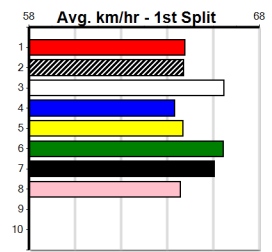

GPP LASER3300

Distance: 450m, Race Type: Mixed 4/5, Total Prizemoney: $3,360
1st: $2,250, 2nd: $690, 3rd: $345, 4th: $75

XOEL BALE (4) was racing in great fashion before bumping into a top shelf sprinter last start and he could go close with an ounce of luck here. ASTON KENNEDY (3) can set the tempo soon after box rise here and could be in front for a long way.

Watchdog Tips: 4 3 7 5 **Bet:** Win 4