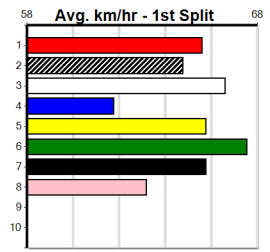

ELITE COLLARS & LEADS

Distance: 450m, Race Type: Grade 5, Total Prizemoney: $2,925
1st: $1,950, 2nd: $600, 3rd: $300, 4th: $75

BUCK SHINES (3) can explode soon after box rise in his races and he could prove hard to beat with a clear run early. BEAUTY BEAST (1) is much better than her recent form may appear and she could be the main danger here.

Watchdog Tips: 3 1 6 7 **Bet:** Win 3

Form Box	Wgt	Dist	Track	Date	Time	BON	Margin	1st/2nd (Time)	PIR	Checked	Comment	WR	Split 1	S/P	Grade
1															
BEAUTY BEAST [5] $2.50															
Much better than her last few starts, major player															
Trainer: Adele Powell (Stanhope)															
Owner(s): Powellful Ryino (SYN), M Ryan, A Powell															
Sire: BARCIA BALE Dam: INMATE															
Winning Distances: < 300m (0) 300 - 399m (5) 400 - 499m (5) 500 - 599m (0) 600 - 699m (0) > 700m (0)															
Winning Weights: 31.6(2) 31.7(1) 32.0(1) 32.1(1) 32.4(2) 32.5(1) 32.6(1) 32.7(1)															
6th (8)	32.6	450	SHP	R5	28-Oct-24	26.12	25.13	11.00	ASTON KENNEDY (25.39)	M/566			6.80	$24.00	SH
3rd (4)	32.4	450	SHP	R5	01-Nov-24	25.64	25.11	3.75L	DON'T TELL SHELL (25.39)	M/454			6.77	$6.80	5
7th (8)	32.5	450	SHP	R11	11-Nov-24	26.14	25.09	9.50L	GO GO EVIE (25.50)	M/657			6.83	$24.60	5
1st (6)	32.4	450	SHP	R8	18-Nov-24	25.24	24.93	3.5L	TINKER MAV (25.47)	Q/111			6.55	$14.90	5
3rd (1)	32.5	450	SHP	R6	25-Nov-24	25.47	24.93	2.25L	PAW WHISTLER (25.32)	S/554			6.69	$12.90	X45
6th (6)	32.3	450	SHP	R6	02-Dec-24	25.87	25.03	8.00L	JAMIE BALE (25.31)	M/576			6.67	$52.60	X45
7th (5)	32.3	450	SHP	R8	09-Dec-24	25.64	25.03	8.00L	AUGUSTUS FINCH (25.10)	M/777			6.77	$41.20	X45
6th (5)	32.6	450	SHP	R7	23-Dec-24	26.23	25.26	11.00L	JED'S MEMORY (25.49)	M/755			6.87	$3.00	5
Last 3 wins NOT included above															
1st (2)	32.7	350	HVL	R10	19-Jul-24	19.19	18.99	3.25L	MIKE ANGELO ZEAL (19.41)	M/1		SW	6.54	$2.30	T3-5
1st (6)	32.5	350	HVL	R6	23-Sep-24	19.25	19.25	2.25L	INTER SPARKLE (19.39)	M/1			6.58	$1.10	T3-5
1st (8)	32.4	350	HVL	R7	29-Sep-24	19.46	19.20	1.25L	ATOMIC CABANG (19.54)	M/4			6.62	$2.30	5

Box History								
Bx	1st	2nd	3rd	4th	5th	6th	7th	8th
1			1	1	1			2
2	2						1	
3		1		1				
4	2		2		2			
5	1			1		1	2	
6	3		1	1		1	1	
7	1	1	3	2				1
8	1		4			2	2	
Prize Best Starts								$22065.00
Trk/Dts APM								25.24(6)-18/11/24 46-10-2-11 22-4-1-7 5360