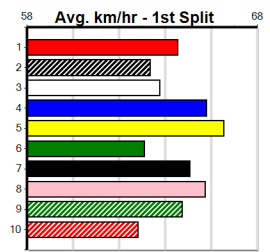

SHEPPARTON RACE 13

Distance: 390m, Race Type: Grade 5, Total Prizemoney: $2,925
1st: $1,950, 2nd: $600, 3rd: $300, 4th: $75

MORE BEER PLEASE (8) can race closer to the speed in this and he could be the one to beat after a solid last start placing. QUEBEC BALE (1) can explode once fully balanced and he is drawn to get the run of the race in this.

Watchdog Tips: 8 1 6 5 Bet: Win 8

QUEBEC BALE (NSW)[5] Can explode once fully balanced, major player. $5.50
BK Dog Jan-20 Sire: BARCIA BALE Dam: FANTA BALE Trainer: Luke Harris (Devon Meadows)
Winning Distances: < 300m (0) 300 - 399m (5) 400 - 499m (16) 500 - 599m (6) 600 - 699m (0) > 700m (0)
Winning Weights: 33.4(1) 33.6(1) 33.7(1) 33.9(1) 34.1(2) 34.2(3) 34.6(1) 34.7(1) 34.8(3) 34.9(2) 35.0(2) 35.1(2) 35.2(1)
Box History table and Prize Best Starts Trk/Dts APM

QUESTON BALE (NSW)[5] Good turn of foot once balanced, must respect. $5.50
F Dog Aug-21 Sire: ORSON ALLEN Dam: HAE ALLEN Trainer: Tammy Kennedy-harris (Devon M)
Winning Distances: < 300m (0) 300 - 399m (3) 400 - 499m (5) 500 - 599m (0) 600 - 699m (0) > 700m (0)
Winning Weights: 31.9(1) 32.0(2) 32.3(1) 33.0(1) 33.4(1) 33.7(1) 33.8(1)
Box History table and Prize Best Starts Trk/Dts APM

MILLIE [5] Can show early speed but place looks best. $7.00
BD Bitch May-21 Sire: HOOKSY Dam: LEAVE ME OUT Trainer: Donald Jarvis (Sydenham)
Winning Distances: < 300m (0) 300 - 399m (9) 400 - 499m (0) 500 - 599m (0) 600 - 699m (0) > 700m (0)
Winning Weights: 29.6(1) 29.8(1) 30.0(1) 30.2(3) 30.3(1) 30.4(1) 31.3(1)
Box History table and Prize Best Starts Trk/Dts APM

ENTERTAINMENT [5] May find some of these a bit too quick, tough ask. $10.00
BK Dog Dec-22 Sire: BERNARDO Dam: DENISE'S VISION Trainer: Dylan Sharp (Lara)
Winning Distances: < 300m (0) 300 - 399m (0) 400 - 499m (3) 500 - 599m (0) 600 - 699m (0) > 700m (0)
Winning Weights: 31.8(1) 32.1(1) 32.2(1)
Box History table and Prize Best Starts Trk/Dts APM

BRUTALITY [5] Much better than her last few starts, can threaten $3.70
WBK Bitch May-22 Sire: FERNANDO BALE Dam: ZIPPING TIFFANY Trainer: Garry George (Beulah)
Winning Distances: < 300m (0) 300 - 399m (1) 400 - 499m (4) 500 - 599m (0) 600 - 699m (0) > 700m (0)
Winning Weights: 26.5(1) 26.6(1) 27.3(2) 27.5(1)
Box History table and Prize Best Starts Trk/Dts APM