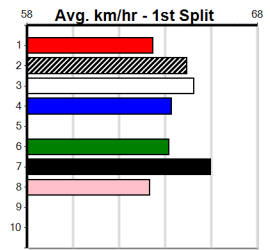

Watchdog Tips: 1 4 7 6 Bet: Win 1

1 MORAINE ARIANA [6] Drawn to lead, can carve out time, yes
Owner(s): MORAINE (SYN), G Judd, S Judd
Winning Distances: < 300m (0) 300 - 399m (2) 400 - 499m (0) 500 - 599m (0) 600 - 699m (0) > 700m (0)
Trainer: Glenn Judd (Noorat) \$2.80