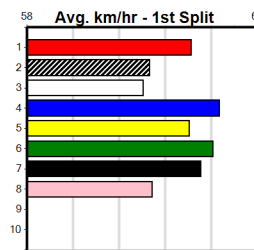

MACEY'S BISTRO (300+ RANK)

Distance: 390m, Race Type: Grade 7, Total Prizemoney: $1,530
1st: $1,000, 2nd: $320, 3rd: $160, 4th: $50

NEIGHBOURS ALARM (7) has recorded some smart placings here of late and he has the speed to cross and lead throughout. BUSH BIG SHOW (2) is showing some promise and he can work into the mix mid race. ASTON BETTY (3) has claims

Watchdog Tips: 7 2 3 1 Bet: Box Trifecta 1,2,3,7 ($10 for 41.67%)

BUSH CIRCUS [7] Has talent but prefer drawn out wide, place best $7.50
RF Bitch May-23 Sire: ORSON ALLEN Dam: DELLY VEDOVA
Trainer: Damian Fleming (Alvie)
Winning Distances: < 300m (0) 300 - 399m (1) 400 - 499m (0) 500 - 599m (0) 600 - 699m (0) > 700m (0)
Winning Weights: 26.6(1)
7th (5) 27.4 390 WBL R1 20-Feb-25 23.44 22.13 10.00 TEARS IN RAIN (22.75) Q/17 8.73 $25.00 M
7th (1) 27.3 390 WBL R1 27-Feb-25 24.03 21.95 22.00 DAVE (22.49) M/77 9.57 $6.90 M
4th (3) 26.7 390 WBL R2 25-Mar-25 23.08 22.38 7.00L STARLIGHT SIENNA (22.60) Q/23 8.73 $12.40 M
1st (8) 26.6 390 BAL R9 31-Mar-25 22.57 21.89 0.75L BLACK HOODOO (22.61) Q/11 8.51 $6.20 T3-M
2nd (8) 26.6 390 WBL R4 07-Apr-25 22.61 22.13 6.00L MORAINA ARIANA (22.20) Q/22 8.70 $4.00 7
2nd (6) 26.4 390 WBL R4 14-Apr-25 22.62 22.08 1.5L LAYLA NOVA (22.53) M/11 8.59 $3.10 7
Last 3 wins NOT included above

BUSH BIG SHOW [7] Impressive type, settles on the speed, danger $4.00
WBD Dog May-23 Sire: ORSON ALLEN Dam: DELLY VEDOVA
Trainer: Damian Fleming (Alvie)
Winning Distances: < 300m (0) 300 - 399m (1) 400 - 499m (0) 500 - 599m (0) 600 - 699m (0) > 700m (0)
Winning Weights: 32.0(1)
8th (3) 32.4 390 WBL R1 20-Feb-25 24.01 22.13 18.00 TEARS IN RAIN (22.75) M/88 V7 9.43 $17.30 M
5th (3) 32.3 390 WBL R1 06-Mar-25 23.44 21.97 7.00L PEST EXPRESS (22.98) M/55 9.06 $39.60 MH
2nd (1) 32.0 390 WBL R2 25-Mar-25 22.78 22.38 2.75L STARLIGHT SIENNA (22.60) M/32 8.87 $22.60 M
1st (7) 32.0 390 BAL R10 31-Mar-25 22.57 21.89 0.75L SO ANGELIC (22.61) S/11 8.54 $2.50 T3-M
3rd (1) 32.2 390 WBL R3 07-Apr-25 22.66 22.13 3.5L ZIPPING DIEGO (22.43) M/22 8.81 $5.30 7
6th (5) 31.5 390 WBL R3 14-Apr-25 22.85 22.08 7.00L DIVA'S ROSE (22.39) S/86 8.90 $36.20 7
Last 3 wins NOT included above

ASTON BETTY [7] No luck since her maiden win, can atone $2.80
BK Bitch Nov-22 Sire: WHISKEY RIOT Dam: ASTON DINNIGAN
Trainer: Kathrynne Tabb (Lara)
Winning Distances: < 300m (0) 300 - 399m (1) 400 - 499m (0) 500 - 599m (0) 600 - 699m (0) > 700m (0)
Winning Weights: 28.5(1)
2nd (2) 28.5 390 BAL R2 01-Jan-25 22.59 21.97 1.5L ARKSTORM (22.50) M/11 8.45 $5.60 M
4th (6) 28.5 390 BAL R1 08-Jan-25 22.85 21.88 12.00 PATRIOT NIAMH (22.05) S/44 8.83 $5.00 M
6th (5) 28.3 390 BAL R2 13-Jan-25 23.41 22.08 11.00 MAURITIAN NITRO (22.70) S/66 9.01 $2.30 T3-M
4th (6) 28.7 390 WBL R1 31-Mar-25 23.37 22.12 4.25L INGA EXTREME (23.07) M/75 SW 9.12 $3.90 M
1st (2) 28.5 390 WBL R2 07-Apr-25 22.60 22.13 0.50L NICKY'S SECRET (22.63) M/11 8.75 $3.20 M
7th (6) 28.2 390 WBL R3 14-Apr-25 22.87 22.08 7.00L DIVA'S ROSE (22.39) M/77 8.81 $26.30 7
5th (5) 28.2 390 BAL R10 22-Apr-25 23.06 22.43 4.25L CLAUSE EDWARD (22.77) M/37 8.59 $13.70 T3-7
Last 3 wins NOT included above