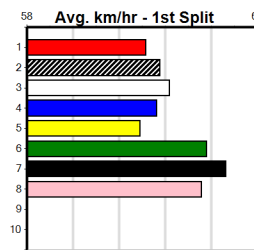

PADDY WANTS PATS (300+ RANK)

Distance: 390m, Race Type: Grade 5, Total Prizemoney: $1,530
1st: $1,000, 2nd: $320, 3rd: $160, 4th: $50

SWANKY CHIC (8) was never headed here two runs back and she looks suited once again. PAW DAHLIA (6) does her best work here and she will be in the firing line from the outset. IMPRESS JOE (7) has regained some confidence of late

Watchdog Tips: 8 6 7 2 Bet: Win 8

HALEIGH VELLA [5] Back in form but this is harder, place best $5.00
Owner(s): V Giles
Winning Distances: < 300m (0) 300 - 399m (7) 400 - 499m (8) 500 - 599m (0) 600 - 699m (0) > 700m (0)
Box History table and Prize Best Starts table included.

BLUER THAN BLUE [5] Handy 24.13 Bendigo winner, must respect $7.50
Owner(s): M Roberts
Winning Distances: < 300m (0) 300 - 399m (1) 400 - 499m (2) 500 - 599m (0) 600 - 699m (0) > 700m (0)
Box History table and Prize Best Starts table included.

LEKTRA DAMIAN [5] *** SCRATCHED *** $10.00
Owner(s): C Roberts
Winning Distances: < 300m (0) 300 - 399m (0) 400 - 499m (4) 500 - 599m (0) 600 - 699m (0) > 700m (0)
Box History table and Prize Best Starts table included.

ASTON SINATRA [5] Steady record here, gets buried back early, no $12.00
Owner(s): R Borda
Winning Distances: < 300m (0) 300 - 399m (2) 400 - 499m (4) 500 - 599m (0) 600 - 699m (0) > 700m (0)
Box History table and Prize Best Starts table included.

ASTON FLURRY [5] Solidly placed in her past two, place again $9.00
Owner(s): R Borda
Winning Distances: < 300m (0) 300 - 399m (2) 400 - 499m (1) 500 - 599m (0) 600 - 699m (0) > 700m (0)
Box History table and Prize Best Starts table included.