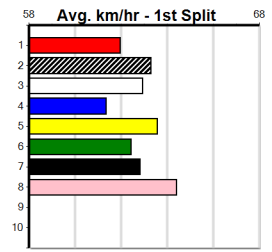

WARRNAMBOOL RACE 13 (300+ RANK)

Distance: 390m, Race Type: Grade 5, Total Prizemoney: $1,530
1st: $1,000, 2nd: $320, 3rd: $160, 4th: $50

PAW QUAIL (1) will find this easier than her most recent racing and she is drawn to get all the breaks. MORAINA MIA (6) does her best racing here and she can come out running. SAINT MADIX (2) can run a cheeky race

Watchdog Tips: **1** **6** **2** **4** **Bet:** **Win 1**

PAW QUAIL (NSW)[5] **$2.80**

BK Bitch Jul-22

Owner(s): B Wheeler Sire: JS FLAMIN ACE Dam: DYNA ADRIA

Trainer: Robert Camilleri (Lara)

Winning Distances: < 300m (0) 300 - 399m (1) 400 - 499m (2) 500 - 599m (0) 600 - 699m (0) > 700m (0)

Winning Weights: 26.3(1) 27.9(1) 28.1(1)

Rank	Draw	Weight	Sex	Age	Track	Date	Time	Margin	1st/2nd (Time)	PIR	Checked	Comment	WR	Split 1	S/P	Grade
6th	(6)	25.9	390	BAL	R14	04-Mar-25	22.61	21.92	10.00	DEMOLISH (21.95)	M/76	.	.	8.84	$27.70	6G
5th	(2)	26.1	390	WBL	R10	13-Mar-25	22.75	22.04	7.00	ASTON NITRO (22.29)	M/85	.	.	8.98	$6.60	6G
7th	(2)	26.2	410	HOR	R10	20-Mar-25	24.03	23.32	5.00	CHERRY TIME (23.69)	M/77	.	.	11.04	$5.50	6G
1st	(1)	26.3	390	BAL	R12	24-Mar-25	22.50	22.05	0.025	BOLD DAZZLER (22.50)	Q/44	.	.	8.67	$2.00	T3-6
7th	(5)	26.2	350	HVL	R9	30-Mar-25	20.32	19.01	11.00	HIGHLAND SAL (19.62)	M/8	.	.	6.90	$19.70	RW
7th	(4)	25.9	390	SHP	R12	05-Apr-25	23.44	22.22	16.00	ZERO MONSTER (22.38)	M/88	.	.	9.22	$9.60	5
4th	(2)	26.1	390	WBL	R11	07-Apr-25	22.53	22.13	6.00	INGA BUDDY (22.13)	M/65	.	.	9.03	$18.50	5
8th	(7)	26.0	390	WBL	R12	14-Apr-25	23.26	22.08	15.00	ASTON SHERIFF (22.27)	M/57	.	.	8.98	$13.10	5

Last 3 wins NOT included above

1st	(4)	27.9	435	SLE	R1	24-Jul-24	25.02	24.44	4.50	PRETTY TREASURE (25.33)	S/411	.	.	5.46	$2.40	M
1st	(3)	28.1	450	SHP	R5	05-Sep-24	25.80	25.41	0.50	CAN'T PARK THERE (25.83)	M/332	.	SW	6.77	$8.80	T3-RW

Box History

Bx	1st	2nd	3rd	4th	5th	6th	7th	8th
1	1				1			
2				1	1			1
3	1	1	2					1
4	1		2	1				1
5		1	2					1
6			1			1		
7		1			1			1
8			1					

Prize Best Starts Trk/Dts APM

$7055.00
22.53(2)-7/4/25
25-3-3-8
3-0-0-0
2051