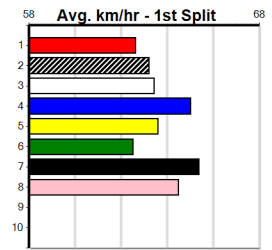

EDWARDS ELECTRICAL (300+ RANK)

Distance: 390m, Race Type: Grade 6, Total Prizemoney: $1,530
1st: $1,000, 2nd: $320, 3rd: $160, 4th: $50

MORAINE DEMON (1) showed some promise in his first prep and he should be primed to fire fresh.
SULTAN OF SWOON (2) was handily placed here three runs back and he just needs to step on terms. ZIPPING DIEGO (7) has claims

Watchdog Tips: 1 2 7 6 Bet: Win 1

Race card for MORAINE DEMON [6]. Includes dog details, owner(s), winning distances, weights, and a list of recent race results with dates, times, and odds.

Race card for SULTAN OF SWOON [6]. Includes dog details, owner(s), winning distances, weights, and a list of recent race results with dates, times, and odds.

Race card for SPECIAL PLAYERS [6]. Includes dog details, owner(s), winning distances, weights, and a list of recent race results with dates, times, and odds.

Race card for BIT MISTY [6]. Includes dog details, owner(s), winning distances, weights, and a list of recent race results with dates, times, and odds.

Race card for SAINT JAYDEN [6]. Includes dog details, owner(s), winning distances, weights, and a list of recent race results with dates, times, and odds.