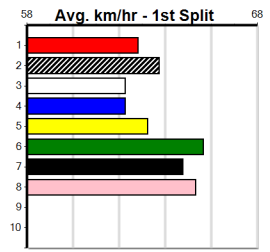

CASSIGN DESIGN (300+ RANK)

Distance: 450m, Race Type: Grade 5, Total Prizemoney: $1,530
1st: $1,000, 2nd: $320, 3rd: $160, 4th: $50

JETSON EXPRESS (2) is three of three over this track/distance and she can assume control soon after box rise. HAD A MISCHIEF (5) has a solid record here and he will be in the firing line from the outset. SQUIGGLY KING (1) is nearing another win.

Watchdog Tips: 2 5 1 6 Bet: Box Trifecta 1,2,5,6 ($10 for 41.67%)

SQUIGGLY KING [5] Strong type, nearing another win, threat $7.50
BK Dog Feb-21 Sire: MEPUNGA BLAZER Dam: HEADSPACE
Owner(s): R Fisher
Winning Distances: < 300m (0) 300 - 399m (3) 400 - 499m (2) 500 - 599m (0) 600 - 699m (0) > 700m (0)
Winning Weights: 31.9(1) 32.3(1) 32.4(1) 32.8(1) 32.9(1)
6th (8) 34.3 450 BAL R7 03-Mar-25 26.34 25.40 9.00L CIRCLE ROUND (25.74) M/576 . . . 6.80 $9.50 T3-5
6th (1) 34.3 390 WBL R5 10-Mar-25 22.94 22.27 8.00L SWANKY CHIC (22.40) M/45 . . . 8.95 $21.30 5
6th (3) 34.4 425 BEN R5 19-Mar-25 24.82 24.05 11.00 NO WORDS (24.05) M/676 . . . 6.79 $12.00 T3-5
6th (5) 34.4 390 WBL R13 25-Mar-25 23.27 22.38 13.00 APRIL OH ZEAL (22.38) M/76 . . . SW . 9.22 $20.10 5
6th (5) 34.4 450 BAL R8 31-Mar-25 26.31 25.37 4.25L HARRY HOTCAKES (26.01) M/768 . . . 6.88 $27.80 T3-5
7th (6) 34.2 390 WBL R13 07-Apr-25 23.00 22.13 7.50L SAINT XAVIER (22.50) M/77 . . . 9.21 $66.60 5
5th (1) 33.3 450 WBL R6 14-Apr-25 25.98 25.71 4.00L JETSON EXPRESS (25.71) M/454 . . . 6.82 $27.10 5
3rd (7) 33.5 460 GEL R6 21-Apr-25 26.58 26.06 0.50L ASTON MONITOR (26.56) M/432 . . . 6.81 $39.70 5
Last 3 wins NOT included above
1st (1) 32.4 390 WBL R3 13-Jan-24 22.48 22.08 2.50L ASTON INDY (22.64) Q/21 . . . 8.60 $6.00 X67
1st (3) 32.9 390 BAL R4 01-Apr-24 22.55 22.14 0.25L HOSEY SIDEKICK (22.56) M/32 . . . SW . 8.73 $3.90 T3-5
1st (3) 32.3 425 BEN R10 08-May-24 24.26 23.97 1.75L HOLLYWOOD FRANKY M/343 . . . SW . 6.68 $5.10 T3-5
Trainer: Ronald Fisher (Lara)

JETSON EXPRESS [5] Unbeaten here, good muster, take catching $3.40
BK Bitch Oct-21 Sire: BARCIA BALE Dam: JETSON PRINCESS
Owner(s): ASHFORDS (SYN), M Di genova, A Brown
Winning Distances: < 300m (0) 300 - 399m (2) 400 - 499m (6) 500 - 599m (1) 600 - 699m (0) > 700m (0)
Winning Weights: 27.2(1) 27.3(1) 27.4(1) 27.5(1) 28.3(2) 29.0(1) 29.1(1) 29.6(1)
3rd (7) 27.5 435 SLE R4 07-Mar-25 25.06 24.05 2.50L ARLUNYA (24.90) M/135 . . . 5.22 $25.00 5
7th (3) 27.3 435 SLE R4 16-Mar-25 25.27 24.42 9.00L JOCELYN WILL DO (24.67) Q/278 . . . 5.32 $44.40 5
6th (2) 27.3 450 BAL R6 24-Mar-25 26.04 25.41 6.50L PRETTY PANAMA (25.60) M/456 . . . 6.77 $13.50 T3-5
2nd (4) 27.2 390 SHP R4 27-Mar-25 22.54 22.19 2.75L SCARLETT'S GEM (22.36) M/44 . . . 8.76 $7.80 5
6th (3) 27.3 390 SHP R4 03-Apr-25 23.20 22.34 8.50L PRESS START (22.61) M/57 . . . 8.74 $16.50 T3-5
6th (8) 27.2 460 GEL R5 07-Apr-25 26.59 25.80 8.00L BAY TUDOR (26.03) M/546 . . . SW . 6.79 $27.10 5
1st (2) 27.2 450 WBL R6 14-Apr-25 25.71 25.71 1.25L BRINDLE BEC (25.79) M/211 . . . 6.65 $5.00 5
4= (4) 27.1 410 HOR R4 19-Apr-25 24.08 23.20 11.00 GENESIS BALE (23.36) M/56 . . . W 11.03 $5.30 5
Last 3 wins NOT included above
1st (8) 27.4 450 WBL R6 18-Nov-24 25.83 25.59 1.00L BOB DEEDS (25.89) Q/111 . . . 6.70 $2.90 5
1st (8) 28.3 525 MEP R5 01-Jan-25 30.81 29.85 1.5L BOBBY BACCALA (30.91) M/1111 . . . SW . 5.22 $11.70 T3-5
1st (6) 27.5 450 WBL R6 10-Feb-25 25.90 25.82 2.00L BELLA SUPREME (26.03) Q/111 . . . 6.58 $4.20 5
Trainer: Olivia Cartechini (Dandenong Nor)