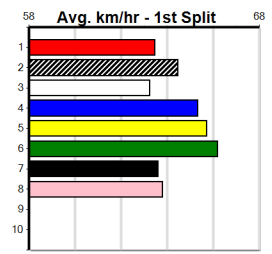

Watchdog Tips: 7 3 1 2 Bet: Win 7

SLEEK MONIQUE [5] Drawn to be prominent throughout, threat \$10.00
Owner(s): K Lloyd
Winning Distances: < 300m (0) 300 - 399m (3) 400 - 499m (3) 500 - 599m (0) 600 - 699m (0) > 700m (0)
Box History table and Prize Best Starts table included.