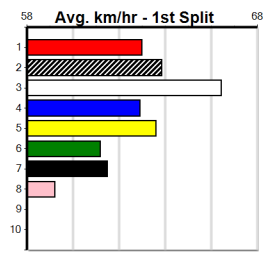

NATIONAL GREYHOUND ADOPTION MONTH

2

2:29PM

(VIC time)

Distance: 390m, Race Type: Maiden, Total Prizemoney: $1,530
1st: $1,000, 2nd: $320, 3rd: $160, 4th: $50

LEKTRA BERT (3) has been far from disgraced in his two runs to date and he has the speed to cross and lead throughout. BOONDOCK LAD (2) is better than his past few runs and he can settle near the speed. SOUTH GRANGE (1) will continue to get stronger

Watchdog Tips: **3** **2** **1** **7** **Bet:** Box Quinella 1,2,3 ($10 for 333.33%)

Form Box	Wgt	Dist	Track	Date	Time	BON	Margin	1st/2nd (Time)	PIR	Checked	Comment	WR	Split 1	S/P	Grade

1

SOUTH GRANGE [M] **$3.60**

BK Bitch Oct-21

Owner(s): D Vigor Sire: BARCIA BALE Dam: WEASLEY GRANGE

Trainer: Delaine Vigor (Morrison)

Winning Distances: < 300m (0) 300 - 399m (0) 400 - 499m (0) 500 - 599m (0) 600 - 699m (0) > 700m (0)

Winning Weights:

ST (-)	Wgt	Dist	Track	Date	Time	BON	Margin	1st/2nd (Time)	PIR	Checked	Comment	WR	Split 1	S/P	Grade
8th (3)	27.2	390	WBL	R1	03-Apr-25	23.80	22.08	16.00 BELAIR ETHYL (22.72)	M/46	.	.	.	8.88	$51.10	M
4th (3)	27.6	390	BAL	R1	09-Apr-25	23.11	21.93	5.50L DIM SIM OLLIE (22.73)	Q/11	.	.	.	8.56	$93.30	M
5th (3)	28.1	390	BAL	R2	14-Apr-25	23.36	22.34	11.00 SEEK TO FLY (22.60)	Q/22	.	SW	.	8.77	$12.90 T3-M	M
5th (7)	27.6	390	SHP	R2	24-Apr-25	22.91	22.16	1.75L OLYMPIA ONYX (22.79)	M/11	.	.	.	8.60	$73.70	M

Last 3 wins NOT included above

Box History

Bx	1st	2nd	3rd	4th	5th	6th	7th	8th
1								
2								
3				1	1			1
4								
5								
6								
7					1			
8								

Prize Best $75.00
Starts 23.80(3)-3/4/25
Trk/Dts 4-0-0-0
APM 1-0-0-0
75

2

BOONDOCK LAD [M] **$4.80**

BK Dog May-21

Owner(s): R Mahony Sire: ASTON KIMETTO Dam: DISPUTIVE

Trainer: Raymond Mahony (Southern Cro)

Winning Distances: < 300m (0) 300 - 399m (0) 400 - 499m (0) 500 - 599m (0) 600 - 699m (0) > 700m (0)

Winning Weights:

2nd (8)	Wgt	Dist	Track	Date	Time	BON	Margin	1st/2nd (Time)	PIR	Checked	Comment	WR	Split 1	S/P	Grade
2nd (8)	37.8	305	MTG	R1	26-Jan-25	18.29	17.44	5.50L LITTLEFOOT (17.92)	.	.	.	.	6.02	$19.00	M
2nd (8)	37.6	305	MTG	R1	02-Feb-25	18.22	17.48	0.25L JUST JOHNNIE (18.20)	.	.	.	.	6.04	$7.50	M
4th (7)	37.8	305	MTG	R2	09-Feb-25	18.97	18.02	14.00 JUST RYLEE (18.02)	.	.	.	.	6.18	$5.00	M
4th (8)	37.3	305	MTG	R1	16-Feb-25	18.26	17.89	5.50L BOURNE DRAMA (17.89)	444	444	.	.	6.03	$4.80	M
3rd (4)	37.3	305	MTG	R2	02-Mar-25	18.08	17.38	6.00L LEKTRA BILLS (17.68)	433	433	.	.	5.89	$13.00	M
4th (2)	37.7	305	MTG	R2	09-Mar-25	17.92	17.43	1.5L LEKTRA HOPPER (17.82)	411	411	.	.	5.91	$17.00	M
4th (8)	37.8	305	MTG	R1	27-Mar-25	18.39	17.92	6.50L CUTTIN' UP ROUGH (17.92)	444	444	.	.	5.99	$3.40	M
6th (8)	37.8	390	WBL	R1	14-Apr-25	23.08	22.08	11.00 LEKTRA SKIP (22.36)	M/55	.	.	.	8.98	$24.70	M

Last 3 wins NOT included above

Box History

Bx	1st	2nd	3rd	4th	5th	6th	7th	8th
1								
2				1				
3								
4			1					
5								
6								
7					1			
8	2		2			1		

Prize Best $820.00
Starts 23.08(8)-14/4/25
Trk/Dts 8-0-2-1
APM 1-0-0-0
568

3

LEKTRA BERT [M] **$3.00**

BK Dog Jul-23

Owner(s): P Lenehan Sire: BERNARDO Dam: LEKTRA JENA

Trainer: Sharon Bradley (Toolong)

Winning Distances: < 300m (0) 300 - 399m (0) 400 - 499m (0) 500 - 599m (0) 600 - 699m (0) > 700m (0)

Winning Weights:

4th (2)	Wgt	Dist	Track	Date	Time	BON	Margin	1st/2nd (Time)	PIR	Checked	Comment	WR	Split 1	S/P	Grade
4th (2)	29.7	305	MTG	R2	13-Apr-25	17.95	17.70	2.50L SENIOR CITIZEN (17.77)	434	434	.	.	6.01	$4.20	M
4th (7)	29.4	410	HOR	R1	19-Apr-25	24.06	23.20	4.00L SOLAR TESS (23.79)	M/24	.	.	.	10.56	$4.30	M

Last 3 wins NOT included above

Box History

Bx	1st	2nd	3rd	4th	5th	6th	7th	8th
1								
2								
3				1				
4								
5								
6								
7					1			
8								

Prize Best $50.00
Starts FSH
Trk/Dts 2-0-0-0
APM 0-0-0-0
50