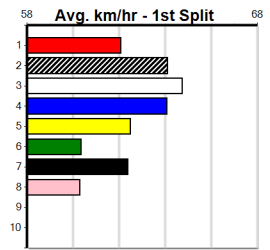

13 RACES TODAY (300+ RANK)

1

2:14PM

(VIC time)

Distance: 390m, Race Type: Maiden, Total Prizemoney: $1,530
1st: $1,000, 2nd: $320, 3rd: $160, 4th: $50

PATRIOT MILLARD (4) has been placed in three of five to date and he has the speed to cross and lead throughout. TINY MAC (3) was solidly placed on debut and she will be much better for the run. BUSH JEWEL (7) has claims

Watchdog Tips: **4** **3** **7** **2** **Bet:** **Win 4**

MORAINIE MINTY [M] **Placed in only two of eight, can miss away, risky** **$8.00**

WBE Dog Mar-23 **Sire: MY REDEEMER Dam: AVATAR MINTY** **Trainer: Glenn Judd (Noorat)**

Owner(s): MORAINIE (SYN), G Judd, S Judd

Winning Distances: < 300m (0) 300 - 399m (0) 400 - 499m (0) 500 - 599m (0) 600 - 699m (0) > 700m (0)

Winning Weights:

Rank	Age	Sex	Dist	Track	Date	Time	Weight	Opponent	Time	PIR	Checked	Comment	W/R	Split 1	S/P	Grade	
8th	(3)		31.5	390	WBL	R1	06-Feb-25	23.61	21.86	21.00	BIG BOY JETT (22.20)	S/78	.	.	W	9.10	$49.40 M
3rd	(1)		31.8	390	BAL	R1	12-Feb-25	22.97	21.76	6.50L	CLARETOWN TURBO (22.55)	M/44	.	.	.	8.78	$17.70 M
4th	(1)		32.1	390	BAL	R1	19-Feb-25	22.81	21.92	13.00	DEAR CARLA LOU (21.92)	M/34	.	.	.	8.58	$39.60 M
7th	(3)		32.2	410	HOR	R1	25-Feb-25	24.59	22.99	9.00L	MORAINIE ELLA (23.98)	S/77	.	.	.	10.99	$5.80 M
5th	(3)		31.8	450	WBL	R2	03-Mar-25	26.32	25.72	7.50L	GOWIE (25.81)	S/666	.	.	.	6.98	$33.20 M
3rd	(8)		31.8	390	WBL	R1	06-Mar-25	23.05	21.97	1.00L	PEST EXPRESS (22.98)	S/43	.	.	.	9.06	$7.30 MH
P	(1)		31.7	390	WBL	R2	13-Mar-25	0.00	22.04	.	MIA COCO (22.14)	M/7	.	.	V10	9.09	$20.60 MF
4th	(4)		32.3	390	WBL	R1	21-Apr-25	22.91	22.05	5.50L	ASTON MONSOON (22.55)	S/65	.	.	W	9.05	$6.70 M

Last 3 wins NOT included above

Bx	1st	2nd	3rd	4th	5th	6th	7th	8th
1			1	1				
2					1			
3						1		1
4					1			
5								
6								
7								
8			1					

Prize	$645.00
Best	22.91(4)-21/4/25
Starts	8-0-0-2
Trk/Dts	3-0-0-1
APM	459

JOELENE LASS [M] **Placed in seven of 12, early speed, respect** **$6.00**

RBD Bitch May-21 **Sire: MY REDEEMER Dam: MIMSTAR** **Trainer: Keith Lloyd (Balliang)**

Owner(s): M Lloyd

Winning Distances: < 300m (0) 300 - 399m (0) 400 - 499m (0) 500 - 599m (0) 600 - 699m (0) > 700m (0)

Winning Weights:

Rank	Age	Sex	Dist	Track	Date	Time	Weight	Opponent	Time	PIR	Checked	Comment	W/R	Split 1	S/P	Grade	
4th	(2)		25.2	400	GEL	R1	15-Oct-24	23.79	22.45	4.25L	ODYSSEUS BALE (23.50)	M/63	.	.	.	8.76	$34.90 M
2nd	(8)		25.2	400	GEL	R1	22-Oct-24	23.66	22.43	0.05L	RUSTY RANCHER (23.65)	M/11	.	.	.	8.57	$13.80 T3-M
6th	(7)		25.1	390	BAL	R1	28-Oct-24	23.57	22.09	7.00L	THERMAL FLICKER (23.08)	M/76	.	.	.	8.76	$21.50 T3-M
3rd	(2)		25.3	390	WBL	R1	02-Dec-24	23.23	22.17	7.00L	NEIGHBOURS ALARM (22.76)	Q/33	.	.	.	8.88	$19.90 M
8th	(7)		25.2	400	GEL	R2	10-Dec-24	24.00	22.51	15.00	SELL YOUR SOUL (22.96)	M/57	.	.	.	8.60	$58.10 M
6th	(5)		24.2	390	BAL	R2	17-Mar-25	23.32	22.23	8.00L	PAW GENEVIEVE (22.79)	M/66	.	.	.	8.86	$32.80 T3-M
5th	(6)		24.7	400	GEL	R2	29-Mar-25	23.53	22.68	4.50L	ASTON FINNISS (23.23)	M/45	.	.	SW	8.65	$64.00 M
4th	(3)		24.7	400	GEL	R1	16-Apr-25	23.15	22.75	5.00L	MISSOURI MAGIC (22.80)	Q/12	.	.	.	8.40	$40.70 T3-M

Last 3 wins NOT included above

Bx	1st	2nd	3rd	4th	5th	6th	7th	8th
1			1			1		
2				1	2		2	
3	1		1	1				1
4	1		1	2	2			
5	1		1			1		
6	1		1	3	1			
7			1			3		1
8		2	1	2				

Prize	$2990.00
Best	22.77(5)-20/8/24
Starts	37-0-6-4
Trk/Dts	12-0-4-3
APM	570