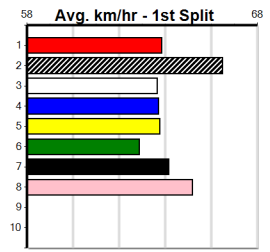

SPORTSBET GREEN TICKS (300+ RANK)

Distance: 390m, Race Type: Grade 7, Total Prizemoney: $1,530
1st: $1,000, 2nd: $320, 3rd: $160, 4th: $50

ROCKLANDS GATOR (5) was never headed in his handy 22.97 Geelong win and he looks suited in this event. PAW OLSON (7) has been placed in two of his past four and he can settle on the speed. ASTON SOVEREIGN (4) won't be too far away

Watchdog Tips: 5 7 4 3 Bet: Box Quinella 4,5,7 ($10 for 333.33%)

PEST EXPRESS [7] Needs to lead, will push wide, tough ask $8.00
BK Bitch Jan-22 Sire: ALLEN DEED Dam: RIXY YA PEST
Owner(s): M Keane
Trainer: Mark Keane (Koroit)
Winning Distances: < 300m (0) 300 - 399m (1) 400 - 499m (0) 500 - 599m (0) 600 - 699m (0) > 700m (0)
Winning Weights: 24.6(1)
7th (3) 26.5 450 WBL R2 16-Sep-24 27.03 25.73 14.00 PINEAPPLE JUICE (26.06) M/564 . . . 6.95 $11.40 M
1st (7) 24.6 390 WBL R1 06-Mar-25 22.98 21.97 1.00L ASTON HOWARD (23.04) Q/11 . . . 8.69 $11.20 MH
3rd (5) 24.8 390 WBL R2 13-Mar-25 22.77 22.04 9.00L MIA COCO (22.14) Q/22 . . . 8.73 $64.50 MF
7th (2) 25.1 390 BAL R3 19-Mar-25 23.32 21.81 14.00 OUT OF ELITE (22.37) M/77 . . . W 8.81 $79.70 X67
7th (5) 25.2 390 WBL R3 25-Mar-25 23.36 22.38 14.00 CHILLI CRUMPET (22.41) M/67 . . . . 8.92 $25.30 7
6th (5) 25.1 390 WBL R10 31-Mar-25 23.44 22.12 12.00 PAW DAHLIA (22.62) Q/66 . . . W 8.85 $25.00 X67
8th (6) 25.6 390 WBL R4 07-Apr-25 23.59 22.13 20.00 MORAINA ARIANA (22.20) M/78 . . . VO W 9.14 $30.80 7
7th (7) 25.9 390 WBL R4 14-Apr-25 23.27 22.08 11.00 LAYLA NOVA (22.53) M/34 . . . W 8.79 $16.70 7
Last 3 wins NOT included above
Prize Best $2365.00
Starts 22.77(5)-13/3/25
Trk/Dts 13-1-0-2
APM 11-1-0-2 1601

IDENTIFY AS [7] Wide runner underneath is a worry, finds bother $21.00
BK Bitch Nov-22 Sire: ZACK MONELLI Dam: WON'T STOP HER
Owner(s): D Keane
Trainer: Danielle Keane (Koroit)
Winning Distances: < 300m (0) 300 - 399m (0) 400 - 499m (1) 500 - 599m (0) 600 - 699m (0) > 700m (0)
Winning Weights: 25.5(1)
7th (5) 25.6 390 WBL R4 17-Feb-25 23.25 22.12 8.50L BOONDOCKS (22.66) Q/15 . . . . 8.44 $21.30 7
5th (4) 25.5 390 WBL R10 10-Mar-25 23.07 22.27 6.50L SUBTLE KNOCK (22.63) M/23 . . . . 8.81 $14.70 X67
3rd (2) 25.5 390 BAL R4 17-Mar-25 22.90 22.23 4.50L JOHN BOY (22.59) Q/13 . . . . 8.45 $7.40 T3-7
5th (2) 25.5 390 WBL R3 25-Mar-25 23.14 22.38 11.00 CHILLI CRUMPET (22.41) M/45 . . . . 8.80 $29.10 7
3rd (6) 25.5 390 WBL R10 31-Mar-25 22.93 22.12 4.50L PAW DAHLIA (22.62) Q/22 . . . . 8.77 $20.60 X67
6th (4) 25.8 390 WBL R4 07-Apr-25 23.01 22.13 12.00 MORAINA ARIANA (22.20) M/33 . . . . 8.91 $12.60 7
3rd (2) 25.6 390 WBL R4 14-Apr-25 23.13 22.08 9.00L LAYLA NOVA (22.53) M/88 . . . . 8.98 $6.20 7
7th (2) 25.8 390 WBL R10 21-Apr-25 22.94 22.05 10.00 ASTON SHEERAN (22.26) M/67 . . . SW . 8.83 $47.50 SH
Last 3 wins NOT included above
1st (2) 25.5 400 MTG R2 02-Jun-24 24.11 22.82 0.50L BUNGALOO BRUISER (24.14) 0 . . . . SAMP . 11.23 $10.00 M
Prize Best $2010.00
Starts 22.93(1)-23/12/24
Trk/Dts 30-1-1-4
APM 19-0-1-3 902