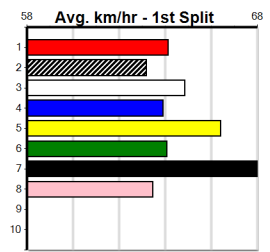

WOOD MOTORCYCLE & MOWER (300+ RANK)

Distance: 390m, Race Type: Grade 5, Total Prizemoney: $1,530
1st: $1,000, 2nd: $320, 3rd: $160, 4th: $50

PAW TEMPE (2) has a top record here and she can hit the ground running. DELL MISTER (1) has the good draw

Watchdog Tips: 2 1 3 8 Bet: Win 2

DELL MISTER [5] Well drawn, pace to burn, can threaten $2.80
Owner(s): V Lenehan
Winning Distances: < 300m (0) 300 - 399m (3) 400 - 499m (2) 500 - 599m (0) 600 - 699m (0) > 700m (0)
Box History table and Prize Best Starts table included.

PAW TEMPE (NSW)[5] Great record here, can ping the lids, top hope $3.10
Owner(s): B Wheeler
Winning Distances: < 300m (0) 300 - 399m (4) 400 - 499m (0) 500 - 599m (0) 600 - 699m (0) > 700m (0)
Box History table and Prize Best Starts table included.

COLLINDA PEARL [5] Better than her form indicates, keep safe $10.00
Owner(s): S Tyler
Winning Distances: < 300m (0) 300 - 399m (6) 400 - 499m (1) 500 - 599m (0) 600 - 699m (0) > 700m (0)
Box History table and Prize Best Starts table included.

ASTON RECALL [5] Lack of early speed is a worry, tough ask $12.00
Owner(s): R Borda
Winning Distances: < 300m (0) 300 - 399m (2) 400 - 499m (5) 500 - 599m (0) 600 - 699m (0) > 700m (0)
Box History table and Prize Best Starts table included.

LITTLE JACK FINN (NSW)[5] *** SCRATCHED *** $4.80
Owner(s): M Roberts
Winning Distances: < 300m (0) 300 - 399m (7) 400 - 499m (0) 500 - 599m (0) 600 - 699m (0) > 700m (0)
Box History table and Prize Best Starts table included.