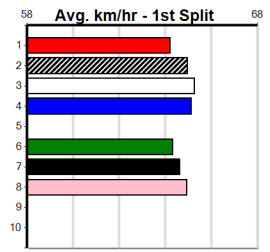

MATKO HIRE (300+ RANK)

Distance: 450m, Race Type: Grade 7, Total Prizemoney: $1,530
1st: $1,000, 2nd: $320, 3rd: $160, 4th: $50

LEKTRA SKIP (3) was a strong 22.36 winner here two run back and she can find the top soon after box rise. MAJOR ALLEN (2) has been smartly placed in his only run here and he can settle on the speed. LEKTRA HOPPER (4) won't be too far away

Watchdog Tips: **3** **2** **4** **1** **Bet:** **Box Quinella 2,3,4 ($10 for 333.33%)**

Form Box	Wgt	Dist	Track	Date	Time	BON	Margin	1st/2nd (Time)	PIR	Checked	Comment	WR	Split 1	S/P	Grade	
1	MERMAID LADY [7] Handy effort at Horsham, well drawn, keep safe $4.60															
	BK Bitch Nov-22 Sire: ZACK MONELLI Dam: WON'T STOP HER Trainer: Philip Lenehan (Toolong)															
	Owner(s): P Lenehan															
	Winning Distances: < 300m (0) 300 - 399m (1) 400 - 499m (0) 500 - 599m (0) 600 - 699m (0) > 700m (0)															
	Winning Weights: 28.6(1)															
	5th (6)	28.4	512	MTG	R6	09-Mar-25	30.95	29.85	6.00L BIG BOY JETT (30.53)						$21.00	6
	4th (4)	28.4	512	MTG	R10	16-Mar-25	30.87	30.25	8.00L CRUISING BILLY (30.31)	4334	4334			4.71	$51.00	6
	3rd (3)	28.5	410	HOR	R3	20-Mar-25	23.98	23.32	1.75L SQUEEGEE'S RIDE (23.87)	M/44				11.07	$12.30	7
	8th (5)	28.4	450	WBL	R5	25-Mar-25	26.45	25.80	7.00L ASTON EMBER (25.98)	M/888				6.91	$12.60	7
	7th (6)	28.3	450	WBL	R7	31-Mar-25	26.13	25.63	5.50L ERIC QUIRK (25.76)	M/777				6.92	$30.80	X67
3rd (4)	28.2	512	MTG	R7	06-Apr-25	30.61	29.75	4.75L MIKAELA'S JOY (30.27)	6433	6433			4.64	$31.00	6	
3rd (8)	28.1	450	WBL	R5	14-Apr-25	26.00	25.71	1.5L MORAINÉ QUINN (25.89)	M/643				6.89	$4.50	X67	
2nd (6)	27.8	410	HOR	R9	19-Apr-25	23.62	23.20	4.25L MISPLACED (23.34)	M/32				10.70	$7.80	7	
Last 3 wins NOT included above																
1st (3)	28.6	390	WBL	R1	26-Aug-24	22.56	22.46	9.00L BEERS AND BIKES (23.16)	M/11		SW		8.87	$2.90	M	
Box History																
Bx	1st	2nd	3rd	4th	5th	6th	7th	8th								
1																
2		1				2										
3	1		1													
4		1	2	3	2											
5														1	1	
6		1			2									1	1	
7						1										
8			2	2												
Prize Best	$2775.00															
Starts	25.87(8)-23/9/24															
Trk/Dts	25-1-3-5															
APM	7-0-0-2															
	1303															

Form Box	Wgt	Dist	Track	Date	Time	BON	Margin	1st/2nd (Time)	PIR	Checked	Comment	WR	Split 1	S/P	Grade		
2	MAJOR ALLEN [7] Smartly placed in his only run here, main danger $4.20																
	WRF Dog Dec-22 Sire: ORSON ALLEN Dam: MAJOR SPOILS Trainer: Brian Hodgson (Smythesdale)																
	Owner(s): B Dowler																
	Winning Distances: < 300m (0) 300 - 399m (1) 400 - 499m (0) 500 - 599m (0) 600 - 699m (0) > 700m (0)																
	Winning Weights: 30.8(1)																
	8th (4)	31.5	485	HOR	R5	06-Jan-25	28.76	27.25	16.00L STATUE OF TIME (27.65)	M/788					6.95	$13.70	X67
	3rd (3)	31.5	450	BAL	R10	20-Jan-25	25.85	25.32	2.75L WINE LOVER (25.67)	M/144					6.66	$4.90	X67
	6th (2)	31.5	500	BEN	R4	25-Jan-25	29.24	28.58	7.00L REGAL BARRY (28.76)	M/556					6.69	$3.20	X67
	8th (7)	31.6	515	SAP	R1	03-Feb-25	30.66	29.47	17.00L ASTON GUITAR (29.51)	M/6588					5.22	$68.60	X67H
	4th (7)	31.9	450	BAL	R7	08-Feb-25	25.98	25.30	10.00L JAZZY HOPE (25.30)	M/746					6.85	$3.60	X67
2nd (1)	31.0	450	WBL	R6	10-Mar-25	25.59	25.51	1.25L PAW GREGSON (25.51)	Q/111					6.60	$3.70	X67	
8th (5)	31.4	450	BAL	R7	20-Mar-25	26.31	25.18	12.00L SUPER SEAPLANE (25.51)	M/666					6.95	$7.60	X67	
4th (1)	31.5	410	HOR	R9	19-Apr-25	23.87	23.20	8.00L MISPLACED (23.34)	M/25		W			10.55	$3.00	7	
Last 3 wins NOT included above																	
1st (7)	30.8	390	BAL	R1	24-Oct-24	22.39	22.08	3.25L MOTIVATE (22.62)	M/12					8.46	$3.10	M	
Box History																	
Bx	1st	2nd	3rd	4th	5th	6th	7th	8th									
1		1		1													
2														1	1		
3			1		1												
4														1	1		
5					1									1	1		
6																	
7	1	2		1										1	1		
8			1														
Prize Best	$3335.00																
Starts	25.59(1)-10/3/25																
Trk/Dts	18-1-3-2																
APM	1-0-1-0																
	1109