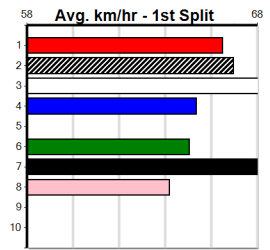

SHIMA SHINE AT STUD

Distance: 410m, Race Type: Grade 5, Total Prizemoney: $2,925
1st: $1,950, 2nd: $600, 3rd: $300, 4th: $75

Watchdog Tips: [ ] [ ] [ ] [ ] [ ] Bet: [ ]

Form Box Wgt Dist Track Date Time BON Margin 1st/2nd (Time) PIR Checked Comment WR Split 1 S/P Grade

VILMA BALE (NSW)[5]
WBK Bitch May-22 Sire: ALLEN DEED Dam: WANNA ALLEN
Owner(s): B Wheeler
Trainer: Rebecca Gibbons (Avalon)
Winning Distances: < 300m (0) 300 - 399m (1) 400 - 499m (2) 500 - 599m (3) 600 - 699m (0) > 700m (0)
Winning Weights: 29.3(1) 29.6(1) 29.7(2) 29.8(1) 30.4(1)
4th (4) 30.1 435 SLE R8 22-Dec-24 24.30 24.14 1.75L DESCRIPTION (24.18) M/233 . . . . 5.21 $17.20 SH
3rd (3) 29.9 435 SLE R7 26-Dec-24 24.21 23.93 4.25L BORACAY STORM (23.93) M/333 . . . . 5.25 $16.60 SF
4th (3) 30.5 460 WGL R9 03-Jan-25 25.88 25.39 4.50L ZIPPING HOPKINS (25.56) M/133 . . . . 6.52 $16.90 SH
4th (7) 30.6 500 BEN R6 10-Jan-25 28.85 28.10 8.00L BEN SHAKER (28.32) M/355 . . . . 6.62 $2.00 X45
4th (7) 30.4 500 BEN R6 17-Jan-25 28.34 28.24 1.5L AWESOME AVENGER (28.24) M/111 . . . . 6.58 $2.00 X45
1st (1) 30.4 425 BEN R5 24-Jan-25 23.74 23.70 3.00L DON'T TELL SHELL (23.94) M/111 . . SW . 6.50 $2.10 5H
5th (1) 30.8 425 BEN R5 31-Jan-25 24.09 23.54 2.25L HIGHER FORCE (23.95) M/466 . . . . 6.55 $2.10 5F
2nd (4) 31.1 410 HOR R5 07-Feb-25 23.57 23.09 3.75L IDRON BALE (23.31) M/22 . . . . 5.23 $1.30 5
Last 3 wins NOT included above
1st (4) 29.3 525 MEP R10 17-Jul-24 30.19 29.78 3.25L TAPPET (30.42) Q/1111 . . . . 5.07 $2.30 X67
1st (2) 29.7 460 GEL R8 09-Aug-24 25.94 25.81 2.25L LEGGETT BALE (26.09) M/211 . . . . 6.74 $1.50 5
1st (8) 29.6 525 MEP R8 25-Sep-24 30.01 29.64 2.00L WILLA BALE (30.13) M/1111 . . SW . 5.03 $2.10 X45

Box History table with columns Bx, 1st, 2nd, 3rd, 4th, 5th, 6th, 7th, 8th and Prize Best Starts Trk/Dts APM