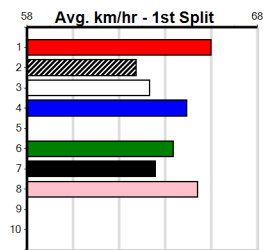

9

*** NO RESERVE ***

Owner(s): Sire: Dam: Trainer:
 Winning Distances: < 300m (0) 300 - 399m (0) 400 - 499m (0) 500 - 599m (0) 600 - 699m (0) > 700m (0)
 Winning Weights: Box History

10

CHS GROUP

Distance: 410m, Race Type: Grade 5, Total Prizemoney: \$2,925
1st: \$1,950, 2nd: \$600, 3rd: \$300, 4th: \$75