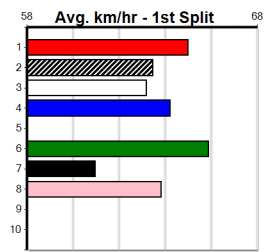

Horsham

2

3:03PM

(VIC time)

HORSHAM DOORS & GLASS

Distance: 410m, Race Type: Grade 7, Total Prizemoney: \$2,925
1st: \$1,950, 2nd: \$600, 3rd: \$300, 4th: \$75

Watchdog Tips:

Bet: