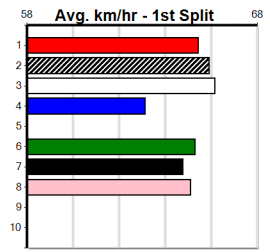

WEBBICON MARINE

Distance: 410m, Race Type: Mixed 4/5, Total Prizemoney: $3,360
1st: $2,250, 2nd: $690, 3rd: $345, 4th: $75

Watchdog Tips:

Bet:

Form Box	Wgt	Dist	Track	Date	Time	BON	Margin	1st/2nd (Time)	PIR	Checked	Comment	WR	Split 1	S/P	Grade

1

IS HE LUCKY [5]

BK Dog Feb-23 **Sire: BEAST UNLEASHED** **Dam: MADE ME BLIND** **Trainer: Douglas Hammerstein (Ararat)**

Owner(s): D Hammerstein
Winning Distances: < 300m (0) 300 - 399m (6) 400 - 499m (5) 500 - 599m (0) 600 - 699m (0) > 700m (0)
Winning Weights: 32.9(1) 33.0(3) 33.1(2) 33.2(2) 33.3(2) 33.6(1)

1st (1)	33.0	400	MTG	R8	15-Dec-24	23.18	22.42	4.75L CHESTER DEEDS (23.51)	0				11.09	$1.50	O
3rd (3)	32.6	390	WBL	R10	04-Jan-25	22.33	22.03	3.25L SEATS TWO (22.11)	M/53				8.92	$16.30	X45
7th (1)	33.0	390	WBL	R10	09-Jan-25	22.28	21.75	7.50L SHE'S RELOADED (21.75)	M/87				8.93	$13.70	X45
1st (3)	33.1	350	MBR	R2	12-Jan-25	19.34	19.34	1.75L NUMEROUS (19.47)	0				7.06	$3.50	SNP
3rd (8)	32.9	390	WBL	R11	16-Jan-25	22.20	21.83	3.75L SOLAR SPECTRUM (21.94)	S/55				8.75	$4.40	5
3rd (4)	33.5	400	MTG	R6	26-Jan-25	23.90	23.05	11.00 BOURNE NANCY (23.13)	0				11.09	$2.40	O
2nd (3)	33.4	410	HOR	R12	07-Feb-25	23.57	23.09	1.5L BUFFALO COWBOY (23.48)	S/32				10.44	$3.60	5
4th (5)	33.0	342	APK	R10	10-Feb-25	19.87	19.49	5.50L OREGON FAVORS (19.49)	0				4.78	$3.50	5

Last 3 wins NOT included above

1st (4)	33.2	395	MBR	R3	22-Nov-24	22.22	22.09	1.25L SUDOKU NALA (22.31)	0				5.07	$2.70	6
1st (8)	33.2	350	MBS	R9	26-Nov-24	19.40	19.40	3.5L CHILLI SAL (19.64)	0		SAMP		7.02	$1.28	6
1st (5)	32.9	400	MTG	R11	08-Dec-24	23.02	23.02	1.25L IMPOSTER (23.11)	0				10.81	$1.15	6

Box History

Bx	1st	2nd	3rd	4th	5th	6th	7th	8th
1	2							1
2	1							1
3	1	1	1		1			
4	1		1		1			
5	1			2	1			
6				1		1		
7	2	1						
8	3	2	1					

Prize Best $14430.00
Starts 23.35(7)-11/10/24
Trk/Dts 29-11-4-3
APM 6-1-2-0
8793