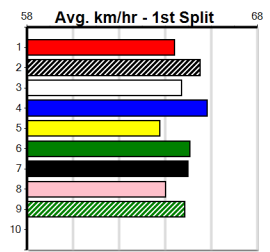

ON-SITE ENGINEERING

Distance: 485m, Race Type: Mixed 4/5, Total Prizemoney: $3,875
1st: $2,600, 2nd: $800, 3rd: $400, 4th: $75

Watchdog Tips:

Bet:

Table with columns: Form Box, Wgt, Dist, Track, Date, Time, BON, Margin, 1st/2nd (Time), PIR, Checked, Comment, WR, Split 1, S/P, Grade

JAG FERNANDO [5]
WBK Dog Mar-21 Sire: FERNANDO BALE Dam: LOCHINVAR DASH
Owner(s): M McClelland
Trainer: Mark McClelland (Lovely Banks)
Winning Distances: < 300m (0) 300 - 399m (2) 400 - 499m (6) 500 - 599m (1) 600 - 699m (0) > 700m (0)
Winning Weights: 31.4(1) 31.5(1) 32.2(1) 32.7(1) 32.9(1) 33.0(1) 33.8(1) 34.0(1) 34.3(1)
Box History table and Prize Best Starts table included.

KELLY JANE (NSW)[5]
BK Bitch Oct-22 Sire: KOBLENZ Dam: XALYNN BALE
Owner(s): Lazzamarie (SYN), M Evans, L Scott
Trainer: Ben Joske (Yinnar South)
Winning Distances: < 300m (0) 300 - 399m (0) 400 - 499m (8) 500 - 599m (0) 600 - 699m (0) > 700m (0)
Winning Weights: 26.2(1) 26.4(1) 26.6(1) 27.0(1) 27.3(1) 27.7(2) 27.8(1)
Box History table and Prize Best Starts table included.

SCOTT AQUAPHOBIA [5]
BK Dog May-22 Sire: LK'S CRUSHN IT Dam: MISS BOOMING
Owner(s): V Giles
Trainer: Peter Bartlett (Bamawm)
Winning Distances: < 300m (0) 300 - 399m (1) 400 - 499m (1) 500 - 599m (2) 600 - 699m (0) > 700m (0)
Winning Weights: 32.8(1) 33.6(1) 34.0(2)
Box History table and Prize Best Starts table included.

HI THERE FRANK [4]
BD Dog Feb-22 Sire: LIGHTNING FRANK Dam: NAYLA SWIFT
Owner(s): AGSS Cranbourne (SYN), G Farrugia, A Fennell
Trainer: David Geall (Lara)
Winning Distances: < 300m (0) 300 - 399m (1) 400 - 499m (6) 500 - 599m (8) 600 - 699m (0) > 700m (0)
Winning Weights: 32.4(1) 32.6(2) 32.7(2) 32.9(2) 33.0(3) 33.1(3) 33.2(1) 33.7(1)
Box History table and Prize Best Starts table included.

PAW OLYMPIA (NSW)[4]
BK Bitch Jul-22 Sire: JS FLAMIN ACE Dam: DYNA ADRIA
Owner(s): B Wheeler
Trainer: Robert Camilleri (Lara)
Winning Distances: < 300m (0) 300 - 399m (1) 400 - 499m (4) 500 - 599m (0) 600 - 699m (0) > 700m (0)
Winning Weights: 25.9(1) 26.3(1) 26.4(1) 26.8(1) 27.0(1)
Box History table and Prize Best Starts table included.

1

2

3

4

5