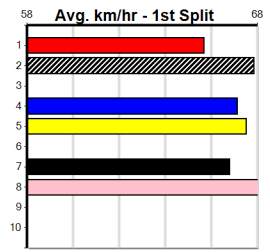

Winning Distances: < 300m (0) 300 - 399m (0) 400 - 499m (0) 500 - 599m (0) 600 - 699m (0) > 700m (0)

Winning Weights: Box History

Horsham
10
5:47PM
(VIC time)

RSN GREY AREAS - WEDNESDAY & FRIDAY

Distance: 410m, Race Type: Mixed 3/4, Total Prizemoney: \$3,360
1st: \$2,250, 2nd: \$690, 3rd: \$345, 4th: \$75