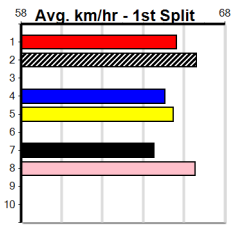

Horsham

RSN GREY AREAS - WEDNESDAY & FRID

Distance: 410m, Race Type: Mixed 4/5, Total Prizemoney: \$3,360
1st: \$2,250, 2nd: \$690, 3rd: \$345, 4th: \$75

11

10:14PM

(VIC time)

Watchdog Tips: **0 0 0 0** Bet: **.**