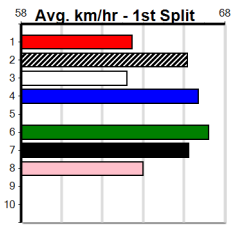

Horsham

Horsham

SYLVIA PENNY MEMORIAL HT1

Distance: 410m, Race Type: Grade 5 Heat, Total Prizemoney: \$2,925

1st: \$1,950, 2nd: \$600, 3rd: \$300, 4th: \$75

1

6:49PM

(VIC time)