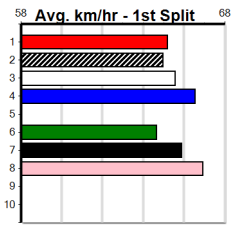

Horsham

3

7:27PM

(VIC time)

SYLVIA PENNY MEMORIAL HT3

Distance: 410m, Race Type: Grade 5 Heat, Total Prizemoney: \$2,925

1st: \$1,950, 2nd: \$600, 3rd: \$300, 4th: \$75

Watchdog Tips: