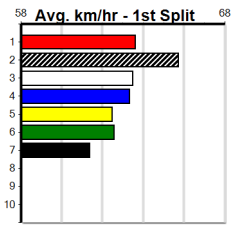

Horsham

WARRACK BUTCHERY (0-1 WIN)

Distance: 410m, Race Type: Restricted Win, Total Prizemoney: $2,925
1st: $1,950, 2nd: $600, 3rd: $300, 4th: $75

9

9:31PM

(VIC time)

Watchdog Tips:

0 0 0 0

Bet: