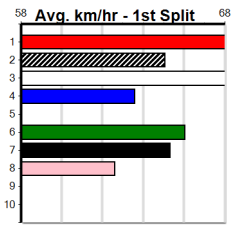

SPORTSBET HORSHAM CUP HT1

Distance: 485m, Race Type: S/E Heat, Total Prizemoney: $7,400
1st: $5,000, 2nd: $1,500, 3rd: $750, 4th: $150

4

7:50PM

(VIC time)

Watchdog Tips: **0 0 0 0** Bet: .