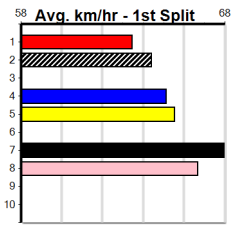

Horsham

10
9:54PM
(VIC time)

LOCKS CONSTRUCTIONS

Distance: 410m, Race Type: Grade 6, Total Prizemoney: $2,925
1st: $1,950, 2nd: $600, 3rd: $300, 4th: $75

Watchdog Tips: 0 0 0 0 Bet: .

Form Box Weight Dist Track Date Time BON Margin 1st/2nd (Time) PIR Checked Comment W/R Split 1 S/P Grade

1 BIG BOY COOPER [6]
BK D Jul-22 SH AVATAR FAIRYTALE WISH
Trainer: Clint Capuano (Anakie)
5th (4) 31.0 450 WBL R9 13-Feb-25 25.87 25.19 4.50BLUE MOON MARIE (25.57) M/677 . . . 6.84 $27.90 X67
2nd (8) 31.2 450 WBL R7 17-Feb-25 25.84 25.64 3.00LPAW XABIA (25.64) M/443 . . . 6.77 $3.30 X67
6th (2) 31.4 450 BAL R7 21-Feb-25 26.21 24.89 11.00LPAW VERITY (25.48) Q/465 . . . 6.76 $7.10 X67
3rd (3) 31.6 410 HOR R9 25-Feb-25 23.57 22.99 2.75LCANYA JUMP (23.38) M/65 . . . 10.79 $21.20 X67
Owner(s): C Capuano

Winning Boxes

1	2	3	4	5	6	7	8	
						1	1	
Prize	Best							$6,975.00
Best	Starts							23.57
Starts	Trk/Dst							31-2-9-3
Trk/Dst	APM							4-0-1-1
APM								$3369

2 ASTON TAFARI [6]
BD D Mar-22 FERNANDO BALE ASTON PERIGNON
Trainer: Glenn Campbell (Anakie)
3rd (3) 27.7 400 GEL R11 28-Jan-25 23.09 22.32 6.00BLAZING RIOT (22.68) M/53 . . . 8.66 $19.50 6G
6th (6) 27.7 400 GEL R10 11-Feb-25 23.04 22.51 6.50DOONGALLA SHANE (22.59) S/55 . . . 8.70 $14.10 6G
4th (8) 28.2 400 GEL R9 14-Feb-25 23.19 22.21 10.00LHEAVY HAULAGE (22.49) M/55 . . . 8.73 $77.60 X67
4th (6) 27.9 400 GEL R10 25-Feb-25 23.26 22.83 2.50LWESTSIDE WIZARD (23.09) M/74 . . . 8.82 $8.50 T3-6
Owner(s): R Borda

Winning Boxes

1	2	3	4	5	6	7	8	
				1				
Prize	Best							$5,380.00
Best	Starts							FSH
Starts	Trk/Dst							28-2-2-10
Trk/Dst	APM							0-0-0-0
APM								$2346

3 *** VACANT BOX ***
Trainer:
Owner(s):

4 OH SO BREE (NSW)[6]
BEBD B Oct-22 BERNARDO FERNANDO'S GLORY
Trainer: Gary Hunt (Cudgee)
6th (4) 26.6 390 WBL R4 23-Jan-25 22.82 21.97 7.00LBOURNE LICKETY (22.35) M/77 . . . 8.92 $28.00 X67H
2nd (7) 27.0 390 WBL R3 13-Feb-25 22.32 21.93 0.75LPAW CALGARY (22.27) M/11 . . . 8.72 $41.20 6G
5th (7) 27.0 410 HOR R4 18-Feb-25 23.91 22.87 6.00LWINSLOW WISH (23.52) M/52 . . . 10.63 $13.20 6G
2nd (6) 27.0 390 BAL R2 21-Feb-25 22.58 21.63 0.50LTINKER LEE (22.56) S/51 . . . 8.70 $21.70 X67
Owner(s): Gh Syndications (SYN), A Hunter, E Dibiasi, A Greening

Winning Boxes

1	2	3	4	5	6	7	8	
				1				
Prize	Best							$4,745.00
Best	Starts							23.91
Starts	Trk/Dst							18-2-3-4
Trk/Dst	APM							1-0-0-0
APM								$3791

5 ASTON ACACIA [6]
BK B Jan-22 HARD STYLE RICO ASTON ECLIPSE
Trainer: Glenn Campbell (Anakie)
1st (1) 29.8 400 GEL R3 04-Feb-25 23.17 22.71 2.75LASTON JILL (23.36) Q/21 . . . 8.50 $10.60 X67
4th (1) 29.3 400 GEL R10 11-Feb-25 23.02 22.51 6.50DOONGALLA SHANE (22.59) M/23 . . . 8.49 $6.40 6G
5th (3) 29.4 425 BEN R10 19-Feb-25 24.69 23.72 9.50LWILLOW SKYE (24.04) M/446 . . . 6.67 $34.90 X67
2nd (4) 29.6 400 GEL R10 25-Feb-25 23.09 22.83 0.05LWESTSIDE WIZARD (23.09) M/51 . . . 8.76 $13.90 T3-6
Owner(s): R Borda

Winning Boxes

1	2	3	4	5	6	7	8	
	1							
Prize	Best							$5,990.00
Best	Starts							FSH
Starts	Trk/Dst							24-2-4-2
Trk/Dst	APM							0-0-0-0
APM								$2416

6 *** VACANT BOX ***
Trainer:
Owner(s):