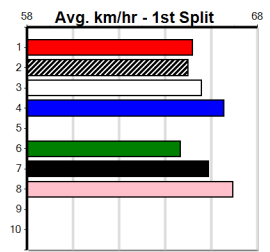

SYLVIA PENNY MEMORIAL HT3

Distance: 410m, Race Type: Grade 5 Heat, Total Prizemoney: \$2,925
1st: \$1,950, 2nd: \$600, 3rd: \$300, 4th: \$75

Watchdog Tips:

Bet:

Table with columns: Form Box, Wgt, Dist, Track, Date, Time, BON, Margin, 1st/2nd (Time), PIR, Checked, Comment, WR, Split 1, S/P, Grade