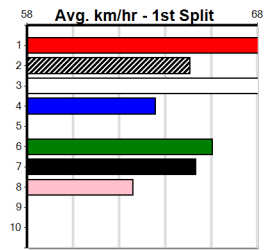

SPORTSBET HORSHAM CUP HT1

Distance: 485m, Race Type: S/E Heat, Total Prizemoney: $7,400
1st: $5,000, 2nd: $1,500, 3rd: $750, 4th: $150

Watchdog Tips:

Bet:

Form Box	Wgt	Dist	Track	Date	Time	BON	Margin	1st/2nd (Time)	PIR	Checked	Comment	WR	Split 1	S/P	Grade

1 HOTEL WHISKY ONE (QLD)[4]

BD Dog Dec-21 Sire: WHISKEY RIOT Dam: FLYING SEPTEMBER
Owner(s): Team Smartee's (SYN), M Vincent, S Nothdurft **Trainer:** Anthony Azzopardi (Rowsley)
Winning Distances: < 300m (0) 300 - 399m (5) 400 - 499m (10) 500 - 599m (4) 600 - 699m (0) > 700m (0)
Winning Weights: 29.7(1) 29.8(1) 30.1(4) 30.2(3) 30.3(1) 30.4(1) 30.5(6) 30.8(1) 31.1(1)

1st (5)	31.1	461	HOB	R6	05-Dec-24	25.54	25.54	2.50L MILE A MINUTE (25.72)	0		SWAB	4.88	$2.40	SH
2nd (6)	31.1	461	HOB	R8	12-Dec-24	25.62	25.49	1.75L BERNIE BURROW (25.49)	0		SWAB	4.97	$2.60	GRP1
3rd (6)	30.5	460	WGL	R4	03-Jan-25	25.70	25.39	2.00L FIELD DAY (25.57)	Q/112			6.44	$2.60	SH
1st (6)	30.5	450	BAL	R6	08-Jan-25	24.66	24.66	5.50L DOCHERTY (25.01)	Q/111		SW	6.35	$1.30	X45
1st (8)	30.5	450	WBL	R8	16-Jan-25	25.19	25.14	2.00L YOGEN BALE (25.32)	M/222			6.56	$1.04	X45
1st (6)	30.8	525	MEA	R8	25-Jan-25	29.76	29.76	1.5L WHERE'S POPPY (29.86)	M/1111		SW	4.97	$3.10	X34
4th (3)	30.6	525	MEA	R10	08-Feb-25	29.93	29.58	1.75L TIM ZOO (29.82)	M/1111			4.97	$10.30	GRP1
4th (5)	30.8	525	MEA	R9	15-Feb-25	30.04	29.72	2.00L TIM ZOO (29.91)	M/1111			4.97	$3.30	SSF

Last 3 wins NOT included above

1st (3)	30.4	440	GBN	R8	25-Oct-24	24.27	24.27	3.75L JETSTREAM ICON (24.53)	1111	1111		5.42	$1.70	SH
1st (8)	30.5	440	GBN	R9	01-Nov-24	24.15	24.15	6.50L TATTOOED (24.60)	1111	1111		5.50	$1.95	GRP3
1st (8)	30.5	525	MEA	R3	09-Nov-24	29.78	29.52	8.00L ZIPPING WHINCUP (30.32)	M/1111		SW	5.00	$1.30	X45

Box History

Bx	1st	2nd	3rd	4th	5th	6th	7th	8th
1	1	1	1					
2								1
3	3			1	1			
4	2			1				2
5	4	3		1	2			1
6	3	1	2			1		2
7	1	1						1
8	5							

Prize Best	$154625.00	
Starts	43-19-6-3	
Trk/Dts	0-0-0-0	
APM	76377