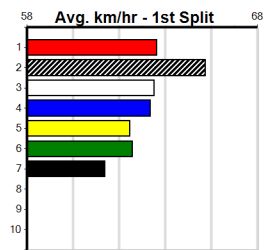

Trainer:
 Box History

Horsham

9

9:31PM

(VIC time)

WARRACK BUTCHERY (0-1 WIN)

Distance: 410m, Race Type: Restricted Win, Total Prizemoney: \$2,925
1st: \$1,950, 2nd: \$600, 3rd: \$300, 4th: \$75

Watchdog Tips: