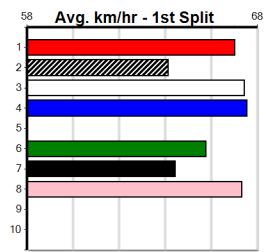

SPORTSBET HORSHAM CUP HT5

Distance: 485m, Race Type: S/E Heat, Total Prizemoney: $7,400
1st: $5,000, 2nd: $1,500, 3rd: $750, 4th: $150

Watchdog Tips:

Bet:

Form Box	Wgt	Dist	Track	Date	Time	BON	Margin	1st/2nd (Time)	PIR	Checked	Comment	WR	Split 1	S/P	Grade

1

MOTION SENSOR [4]
BK Dog Mar-22 Sire: BERNARDO Dam: NO TALKING
Owner(s): OUR FAMILY (SYN), B Selleck, D Selleck, H Selleck, J Lindsay, B Lindsay Trainer: Debbie Selleck (Tooradin)
Winning Distances: < 300m (0) 300 - 399m (0) 400 - 499m (7) 500 - 599m (7) 600 - 699m (0) > 700m (0)
Winning Weights: 30.8(1) 31.2(1) 31.4(1) 31.5(1) 31.6(1) 32.2(1) 32.3(1) 32.4(1) 32.6(1) 32.8(2) 32.9(1) 33.0(1) 33.4(1)

Bx	1st	2nd	3rd	4th	5th	6th	7th	8th
1	3							1
2	1	2	1					1 1
3	3			3				1
4	1	1			1			2
5	1	1	1	1	1			
6	2		1					
7	1	1	2	1		1	1	1
8	2		1	1				1 2

Last 3 wins NOT included above

1st (1) 31.6 515 SAN R3 15-Aug-24 29.40 29.09 8.00L VIDEO REFEREE (29.93) M/2111 . SW . 5.14 $2.10 5
1st (1) 32.8 525 MEA R9 19-Oct-24 29.93 29.71 1.75L WHITE CREST (30.04) Q/1111 . . . 5.09 $2.70 5
1st (3) 32.8 515 SAN R5 24-Oct-24 29.44 29.13 7.50L VAN WYCK (29.93) M/1111 . . . 5.04 $7.50 X45

Prize Best Starts Trk/Dts APM
$73935.00 FSH 46-14-4-7 0-0-0-0 26397

2

PRETTY CAPRI [4]
BE Bitch Oct-21 Sire: HOOKED ON SCOTCH Dam: PRETTY MUCH
Owner(s): K Iles Trainer: Michael Katsiris (Thomastown)
Winning Distances: < 300m (0) 300 - 399m (0) 400 - 499m (7) 500 - 599m (4) 600 - 699m (0) > 700m (0)
Winning Weights: 27.8(1) 28.1(4) 28.4(1) 28.5(1) 28.8(1) 28.9(1) 29.1(2)

Bx	1st	2nd	3rd	4th	5th	6th	7th	8th
1	4			1	2			
2	2	1	4		1	2		
3	3		1					1
4	2	2		1	2	1		
5			2			1	1	
6	1		2	1	2	1		
7	1	1			1	2	2	1
8	1	1			2	4	1	

Last 3 wins NOT included above

1st (3) 27.8 460 WGL R5 16-Aug-24 25.77 25.63 6.00L BLACK PINK (26.17) M/11 . . . 6.57 $2.50 5NP
1st (1) 28.4 510 SLE R6 21-Aug-24 28.92 28.92 4.75L BOURNE SARAH (29.25) M/111 . . . 9.24 $1.40 5
1st (1) 28.1 460 WGL R8 10-Sep-24 26.14 26.03 0.50L FERNANDO GOMEZ (26.17) M/574 . . . 6.64 $4.70 X45

Prize Best Starts Trk/Dts APM
$31828.13 27.12(4)-11/2/25 57-11-5-11 2-1-1-0 8934

3

LEO BALE (NSW)[5]
BD Dog May-22 Sire: CHRISTO BALE Dam: HAE ALLEN
Owner(s): B Wheeler Trainer: Rebecca Gibbons (Avalon)
Winning Distances: < 300m (0) 300 - 399m (2) 400 - 499m (12) 500 - 599m (4) 600 - 699m (0) > 700m (0)
Winning Weights: 30.7(1) 31.2(2) 31.3(4) 31.4(1) 31.5(2) 31.6(2) 31.7(2) 31.9(2) 32.0(1) 32.2(1)

Bx	1st	2nd	3rd	4th	5th	6th	7th	8th
1	3							1
2	3					1		
3			1			1		1
4	2	2	1			1		
5		1					1	
6	2	1	1	2				
7	4			1	1		1	1
8	4	1				1		

Last 3 wins NOT included above

1st (8) 31.9 400 GEL R6 18-Oct-24 22.40 22.40 6.00L PAT ABILITY (22.81) M/21 . SW . 8.35 $1.60 SH
1st (6) 31.6 410 HOR R9 26-Nov-24 23.18 22.97 0.75L GAS LANTERN (23.23) M/34 . . . 10.32 $1.40 5
1st (7) 31.6 410 HOR R6 03-Dec-24 23.10 23.06 1.75L IMANI (23.21) M/22 . . . 10.20 $1.50 FFA

Prize Best Starts Trk/Dts APM
$52460.00 FSTD 39-18-5-3 0-0-0-0 27320