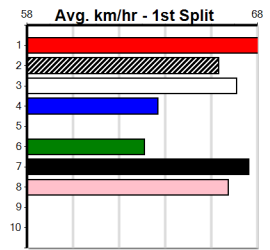

SYLVIA PENNY MEMORIAL HT2

Distance: 410m, Race Type: Grade 5 Heat, Total Prizemoney: $2,925
1st: $1,950, 2nd: $600, 3rd: $300, 4th: $75

Watchdog Tips:

Bet:

Table with columns: Form Box, Wgt, Dist, Track, Date, Time, BON, Margin, 1st/2nd (Time), PIR, Checked, Comment, W/R, Split 1, S/P, Grade

DOONGALLA NOMES [5]
BEF Bitch Apr-23 Sire: BERNARDO Dam: MISS YOU EMMA
Owner(s): P Onley
Trainer: Correy Grenfell (Anakie)
Winning Distances: < 300m (0) 300 - 399m (0) 400 - 499m (2) 500 - 599m (1) 600 - 699m (0) > 700m (0)
Winning Weights: 26.8(1) 26.9(2)
Box History table and Prize Best Starts Trk/Dts APM

VILMA BALE (NSW)[5]
WBK Bitch May-22 Sire: ALLEN DEED Dam: WANNA ALLEN
Owner(s): B Wheeler
Trainer: Rebecca Gibbons (Avalon)
Winning Distances: < 300m (0) 300 - 399m (1) 400 - 499m (2) 500 - 599m (3) 600 - 699m (0) > 700m (0)
Winning Weights: 29.3(1) 29.6(1) 29.7(2) 29.8(1) 30.4(1)
Box History table and Prize Best Starts Trk/Dts APM

STOJANOVIC [5]
BK Dog Sep-22 Sire: AUSSIE SECRET Dam: DYNA SARAH
Owner(s): A Gurry
Trainer: Chloe Dew (Anakie)
Winning Distances: < 300m (0) 300 - 399m (2) 400 - 499m (3) 500 - 599m (0) 600 - 699m (0) > 700m (0)
Winning Weights: 29.1(1) 29.9(1) 30.5(1) 30.7(2)
Box History table and Prize Best Starts Trk/Dts APM

ASTON IGGY [5]
BK Dog Dec-21 Sire: ZIPPING GARTH Dam: ASTON TARA
Owner(s): R Borda
Trainer: Glenn Campbell (Anakie)
Winning Distances: < 300m (0) 300 - 399m (1) 400 - 499m (5) 500 - 599m (0) 600 - 699m (0) > 700m (0)
Winning Weights: 32.8(1) 33.3(1) 33.5(1) 33.7(2) 34.5(1)
Box History table and Prize Best Starts Trk/Dts APM

*** VACANT BOX ***
Sire: Dam:
Owner(s):
Trainer:
Winning Distances: < 300m (0) 300 - 399m (0) 400 - 499m (0) 500 - 599m (0) 600 - 699m (0) > 700m (0)
Winning Weights:
Box History

1

2

3

4

5