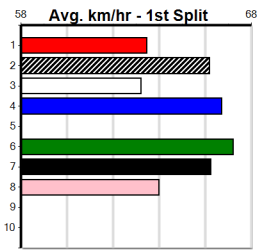

Horsham

TRACK INFO
 Track Circumference: 600m
 Inside Top Turn: 55m
 Track Width: 5.5m
 Radius Home Turn: 55m

Horsham

1

6:49PM

(VIC time)

SYLVIA PENNY MEMORIAL HT1

Distance: 410m, Race Type: Grade 5 Heat, Total Prizemoney: \$2,925
1st: \$1,950, 2nd: \$600, 3rd: \$300, 4th: \$75