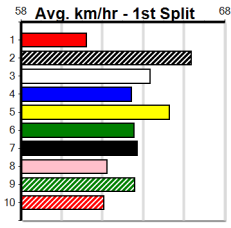

BALLARAT GREYS BINGO EVERY SUNDAY

Distance: 390m, Race Type: Grade 7, Total Prizemoney: \$1,530
1st: \$1,000, 2nd: \$320, 3rd: \$160, 4th: \$50

Watchdog Tips: 0 0 0 0 Bet: .

Main table listing 10 races with columns for race number, name, trainer, date, track, time, BON, Margin, 1st/2nd (Time), PIR, Checked, Comment, W/R, Split 1, S/P, Grade, and Winning Boxes. Winning boxes include prize, best, starts, Trk/Dst, and APM values.