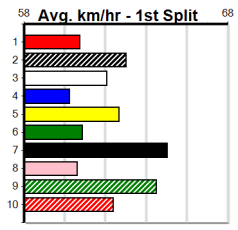

SPORTSBET GREEN TICKS (300+ RANK)

Distance: 390m, Race Type: Maiden, Total Prizemoney: $1,530
1st: $1,000, 2nd: $320, 3rd: $160, 4th: $50

1
6:02PM
(VIC time)

Watchdog Tips: **0 0 0 0** Bet: **0**