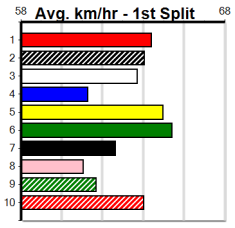

SPORTSBET SAME RACE MULTI (300+ RA

Distance: 390m, Race Type: Grade 5, Total Prizemoney: $1,530
1st: $1,000, 2nd: $320, 3rd: $160, 4th: $50

Watchdog Tips: 0 0 0 0 Bet:

Main table containing race details for 10 races (LOYALTY CARD, HE MAN, SILENT WHISPER, LALA SPEED, OLYMPIC HISTORY, THAI BUTTERFLY, CARTEL GLAMOUR, BERN'S BANJO, FLYING RYKER, CARDI GO EASY). Each race entry includes horse number, name, trainer, jockey, weight, distance, track, date, time, BON, Margin, 1st/2nd (Time), PIR, Checked, Comment, W/R, Split 1, S/P, Grade, and Winning Boxes.