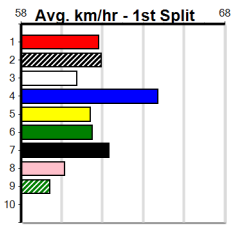

A1 SIGNAGE (300+ RANK)

Distance: 450m, Race Type: Maiden, Total Prizemoney: $1,530
1st: $1,000, 2nd: $320, 3rd: $160, 4th: $50

2

6:27PM

(VIC time)

Watchdog Tips: 0 0 0 0 **Bet:** .