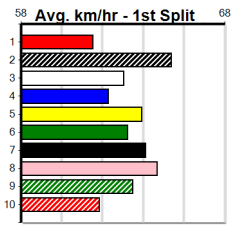

TOWN & COUNTRY LINE MARKING (300+

Distance: 450m, Race Type: Mixed 6/7, Total Prizemoney: $1,530
1st: $1,000, 2nd: $320, 3rd: $160, 4th: $50

7

8:12PM
(VIC time)

Watchdog Tips: 0 0 0 0 **Bet:** .