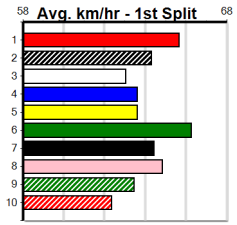

RSN GREY AREAS WEDNESDAY & FRIDA

10

9:13PM

(VIC time)

Distance: 390m, Race Type: Grade 7, Total Prizemoney: $1,530
1st: $1,000, 2nd: $320, 3rd: $160, 4th: $50

Watchdog Tips: 0 0 0 0 **Bet:** .