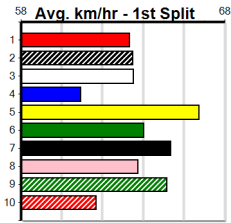

EUREKA CONCRETE (300+ RANK)

Distance: 390m, Race Type: Mixed 4/5, Total Prizemoney: $1,530
1st: $1,000, 2nd: $320, 3rd: $160, 4th: $50

5

7:27PM
(VIC time)

Watchdog Tips: **0 0 0 0** Bet: **0**