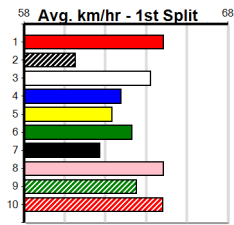

GREYHOUND ADOPTION PROGRAM (300)

Distance: 390m, Race Type: Grade 6, Total Prizemoney: $1,530
1st: $1,000, 2nd: $320, 3rd: $160, 4th: $50

11

9:33PM

(VIC time)

Watchdog Tips: 0 0 0 0 Bet: .