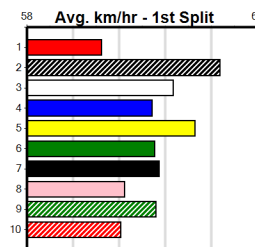

6

7

8

9

10

BALLARAT GREYS BINGO EVERY SUNDAY

Distance: 390m, Race Type: Grade 7, Total Prizemoney: \$1,530
1st: \$1,000, 2nd: \$320, 3rd: \$160, 4th: \$50

Watchdog Tips: