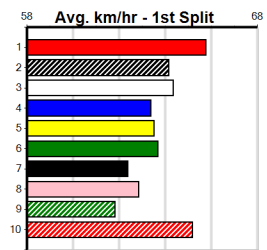

BALLARAT FUNCTION CENTRE (300+ RANK)

Distance: 450m, Race Type: Grade 5, Total Prizemoney: $1,530
1st: $1,000, 2nd: $320, 3rd: $160, 4th: $50

Watchdog Tips:

Bet:

Form Box	Wgt	Dist	Track	Date	Time	BON	Margin	1st/2nd (Time)	PIR	Checked	Comment	WR	Split 1	S/P	Grade

1

BLACK SPECTRE [5]

BK Dog Aug-21 Sire: FERNANDO BALE Dam: MEPUNGA SPECTRE Trainer: Michael Katsiris (Thomastown)

Owner(s): M Katsiris
Winning Distances: < 300m (0) 300 - 399m (2) 400 - 499m (1) 500 - 599m (4) 600 - 699m (1) > 700m (0)
Winning Weights: 30.1(1) 30.2(1) 30.5(1) 30.6(2) 30.7(1) 30.9(1) 31.7(1)

Box	1st	2nd	3rd	4th	5th	6th	7th	8th
1								
2								
3	2		1					
4	1		2		1	2		1
5	1		1		2			
6	2		1			3		1
7	1		1		2	1		1
8	1	2	2	1	2			1

Prize Best Starts Trk/Dts APM: $1925.00, 25.92(8)-2/6/24, 50-8-3-11, 3-0-1-0, 2393

Prize Best Starts Trk/Dts APM: $1925.00, 25.92(8)-2/6/24, 50-8-3-11, 3-0-1-0, 2393

Last 3 wins NOT included above

1st (5)	30.6	545	BAL	R8	20-Nov-23	31.46	31.46	2.50L	BRUCE'S RUSLIE (31.63)	Q/1111		SW	6.76	$4.10	T3-5
1st (8)	30.9	350	HVL	R6	29-May-24	19.66	19.45	1.25L	SUPERFLY GIRL (19.73)	Q/1			6.64	$2.80	5
1st (6)	31.7	525	MEP	R7	19-Jun-24	30.52	30.06	2.00L	CABAO DEWBERRY (30.65)	M/2111			5.17	$2.40	T3-5

2

LETHO LAND (QLD)[5]

BK Bitch Sep-21 Sire: AUSSIE INFRARED Dam: EIGHT GREEN CANS Trainer: Heath Mcadam (Ocean Grove)

Owner(s): N Sweeney
Winning Distances: < 300m (0) 300 - 399m (0) 400 - 499m (2) 500 - 599m (3) 600 - 699m (2) > 700m (0)
Winning Weights: 24.5(2) 24.6(2) 24.7(2) 24.8(1)

Box	1st	2nd	3rd	4th	5th	6th	7th	8th
1		2	3	2	4			
2	2	2	1		3	1		
3	1	1		2	2			1
4			2	2	1	2		1
5	1		3	1	1	1		1
6				1				3
7	2		1	1		4	2	2
8	1	4	2		2	2	3	

Prize Best Starts Trk/Dts APM: $49265.00, FSTD, 73-7-9-12, 0-0-0-0, 6248

Last 3 wins NOT included above

1st (3)	24.5	520	BGC	R4	21-Aug-23	30.16	30.16	2.00L	OH MINNIE (30.30)	31	31		5.62	$3.60	5H
1st (7)	24.8	630	IPS	R5	21-Oct-23	37.52	37.07	1.5L	RINGBARK RAZOR (37.63)	53	53		11.42	$7.50	5
1st (5)	24.6	650	SHP	R9	14-Oct-24	37.89	37.89	2.50L	SEPHORA BALE (38.05)	M/2221		SW	17.51	$2.70	X45

3

MR. FRANKIE LEE [5]

F Dog Feb-23 Sire: KOBLENZ Dam: MISS MOLLY LEE Trainer: Nick Lecchino (Lethbridge)

Owner(s): LECCHINO SYND (SYN), N Lecchino, S Lecchino, N Lecchino
Winning Distances: < 300m (0) 300 - 399m (2) 400 - 499m (1) 500 - 599m (0) 600 - 699m (0) > 700m (0)
Winning Weights: 35.6(1) 35.7(1) 36.2(1)

Box	1st	2nd	3rd	4th	5th	6th	7th	8th
1								
2	1							
3	1							
4				1				
5								
6	1			2				
7						1		1
8							1	

Prize Best Starts Trk/Dts APM: $4805.00, 25.91(8)-13/1/25, 9-3-0-0, 2-0-0-0, 3513

Last 3 wins NOT included above

1st (2)	35.7	390	BAL	R4	21-Nov-24	22.39	21.93	3.00L	JUMBUK JOZEF (22.60)	Q/11		SW	8.58	$5.90	M