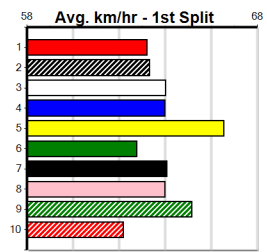

TUDOR ELECTRICAL (300+ RANK)

Distance: 390m, Race Type: Grade 5, Total Prizemoney: $1,530
1st: $1,000, 2nd: $320, 3rd: $160, 4th: $50

Watchdog Tips:

Bet:

Form	Box	Wgt	Dist	Track	Date	Time	BON	Margin	1st/2nd (Time)	PIR	Checked	Comment	WR	Split 1	S/P	Grade

HALEIGH VELLA [5]

BK Bitch Nov-21 Sire: SHIMA SHINE Dam: IT'S A DIVA
Owner(s): V Giles **Trainer:** Peter Bartlett (Bamawm)
Winning Distances: < 300m (0) 300 - 399m (7) 400 - 499m (5) 500 - 599m (0) 600 - 699m (0) > 700m (0)
Trainer: Peter Bartlett (Bamawm) **ENG BEN 2025-02-05**

Winning Weights: 28.0(1) 28.6(1) 29.3(1) 29.4(1) 29.5(2) 29.6(1) 29.7(3) 29.8(1) 30.1(1)

Box	1st	2nd	3rd	4th	5th	6th	7th	8th
1	1	3	1					1
2	3	2		1	1	3		
3	1	1	2			1		
4	3	2	1	1		1	1	
5	1	1	3	2	2	1	1	1
6	1	2	3			1	2	3
7	1		3	1	1	2	2	2
8	1	1				3		

Prize Best Starts Trk/Dts APM
$21310.00
22.47(3)-26/8/23
76-12-12
10-2-3-1
3838

ASTON WASHINGTON [5]

BK Bitch Jan-22 Sire: ASTON DEE BEE Dam: ASTON CORINNA
Owner(s): R Borda **Trainer:** Kathrynne Tabb (Lara)

Winning Distances: < 300m (0) 300 - 399m (4) 400 - 499m (0) 500 - 599m (0) 600 - 699m (0) > 700m (0)

Winning Weights: 25.2(1) 25.5(1) 25.7(1) 25.9(1)

Box	1st	2nd	3rd	4th	5th	6th	7th	8th
1	1		2					
2								
3	1			1			1	
4			1			2		
5		1						1
6	1			1			1	1
7	1					2		
8		2						1

Prize Best Starts Trk/Dts APM
$8035.00
22.34(1)-10/7/24
21-4-3-3
8-2-1-1
2892

PENNY DROP [5]

BK Bitch Jun-22 Sire: FERNANDO BALE Dam: ALL DOLLED UP
Owner(s): And Loving It (SYN), J Faralla, C Dyett, P Lombardo **Trainer:** Kyle Goodwin (Hamilton)

Winning Distances: < 300m (0) 300 - 399m (1) 400 - 499m (2) 500 - 599m (3) 600 - 699m (0) > 700m (0)

Winning Weights: 26.9(1) 27.0(1) 27.1(2) 27.3(1) 27.4(1)

Box	1st	2nd	3rd	4th	5th	6th	7th	8th
1	3				2	1		
2	1	1	2	3				
3			1	1				
4								
5		1	1	2	1			
6							2	1
7	1	2			1			
8	1			1	1	1		

Prize Best Starts Trk/Dts APM
$6665.00
FSH
32-6-4-4
0-0-0-0
3237

MAX KANE [5]

BK Dog Jul-22 Sire: AUSSIE INFRARED Dam: KAELA STAR
Owner(s): G Mitchell **Trainer:** Donna Knight (Talbot)
Winning Distances: < 300m (0) 300 - 399m (0) 400 - 499m (4) 500 - 599m (0) 600 - 699m (0) > 700m (0)
Trainer: Donna Knight (Talbot) **ENG BAL 2025-02-05**

Winning Weights: 31.8(1) 31.9(1) 32.0(1) 32.2(1)

Box	1st	2nd	3rd	4th	5th	6th	7th	8th
1								
2			2	1				
3			1					
4						2		
5	1						1	1
6	2							
7		1	1					
8							1	

Prize Best Starts Trk/Dts APM
$5375.00
22.89(3)-23/8/24
16-4-1-4
2-0-0-2
3014

REEMA BALE (NSW)[5]

BK Bitch Apr-21 Sire: DYNA VILLA Dam: QUAIL BALE
Owner(s): B Wheeler **Trainer:** Robert Camilleri (Lara)
Winning Distances: < 300m (0) 300 - 399m (4) 400 - 499m (6) 500 - 599m (5) 600 - 699m (0) > 700m (0)
Trainer: Robert Camilleri (Lara) **ENG SHP 2025-02-06**

Winning Weights: 26.8(1) 27.2(1) 27.5(1) 27.6(1) 27.7(1) 27.8(2) 27.9(1) 28.2(1) 28.3(3) 28.6(2) 29.0(1)

Box	1st	2nd	3rd	4th	5th	6th	7th	8th
1	1	3	3		1	1	3	
2	2	1	3	3	2	2	1	1
3	4				2	2		
4	1	1	2	2				
5	1	1	3	1	2			
6	2	2					1	1
7	3	3		1		2		
8	1		1		1	1	1	

Prize Best Starts Trk/Dts APM
$48540.00
22.15(5)-10/1/24
68-15-11-13
4-1-1-2
6028