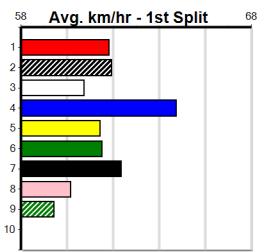

A1 SIGNAGE (300+ RANK)

Distance: 450m, Race Type: Maiden, Total Prizemoney: $1,530
1st: $1,000, 2nd: $320, 3rd: $160, 4th: $50

Watchdog Tips: ☐ ☐ ☐ ☐ ☐ ☐ **Bet:**

1 ASTON SURPRISE [M]
F Bitch Feb-23 Sire: ASTON FASTNET Dam: ASTON ULTRA Trainer: Chris Reynolds (Little River)
Owner(s): R Borda
Winning Distances: < 300m (0) 300 - 399m (0) 400 - 499m (0) 500 - 599m (0) 600 - 699m (0) > 700m (0)
Winning Weights:
6th (5) 29.5 390 BAL R3 13-Dec-24 22.65 22.19 4.50L FEROCIOUS CANARY (22.34) S/65 8.79 $44.40 M
8th (2) 29.5 400 GEL R1 20-Dec-24 23.96 22.43 17.00 LEVIATHAN (22.82) M/48 8.77 $21.80 M
2nd (8) 29.9 460 GEL R9 31-Dec-24 26.40 25.89 1.00L KIRKY STORM (26.35) S/323 6.67 $15.30 M
8th (6) 29.6 450 BAL R3 08-Jan-25 26.32 24.66 16.00 DELICIOUS (25.26) M/578 6.92 $24.20 M
2nd (4) 30.0 450 BAL R3 18-Jan-25 25.84 25.46 5.50L REIKO TERROR (25.46) M/422 6.71 $4.10 T3-M
Last 3 wins NOT included above

Box History

Bx	1st	2nd	3rd	4th	5th	6th	7th	8th
1								
2								1
3								
4		1						
5						1		
6								1
7								
8	1							

Prize Best $640.00
Starts 25.84(4)-18/1/25
Trk/Dts 5-0-2-0
APM 2-0-1-0 576

2 TILES AND WINE [M]
BK Dog Oct-22 Sire: FLYING RICCIARDO Dam: ZIPPING POPPY Trainer: Christian Wilk (Tanjil South)
Owner(s): Eye Candy (SYN), C Wilk, K Gorman
Winning Distances: < 300m (0) 300 - 399m (0) 400 - 499m (0) 500 - 599m (0) 600 - 699m (0) > 700m (0)
Winning Weights:
5th (7) 28.1 300 HVL R2 06-Dec-24 17.27 16.89 5.50L ZINZAN CHARLIE (16.89) S/8 4.22 $14.20 T3-M
2nd (5) 27.7 435 SLE R2 11-Dec-24 25.24 24.66 7.00L SPARKLING GIRL (24.75) M/422 5.53 $27.50 M
6th (5) 27.4 350 HVL R2 20-Dec-24 19.85 19.36 4.75L WILE COYOTE (19.53) S/6 6.83 $35.20 T3-M
8th (4) 27.4 390 BAL R11 24-Dec-24 23.04 22.09 8.50L NOAH DEAR (22.46) M/78 8.77 $26.00 T3-M
3rd (8) 27.4 400 GEL R3 31-Dec-24 23.50 22.76 10.00 MANDOLIN STORM (22.83) S/63 8.93 $4.40 M
7th (3) 27.2 435 SLE R1 08-Jan-25 26.05 24.66 16.00 ARCHER NINE (24.93) S/887 5.46 $11.60 M
7th (1) 27.7 350 HVL R7 29-Jan-25 20.05 19.61 6.00L LA BELLA MIKADO (19.65) S/8 6.87 $29.00 M
2nd (6) 27.3 400 GEL R1 04-Feb-25 23.84 22.71 2.00L SMOOTH PRINCE (23.72) S/54 8.81 $8.40 M
Last 3 wins NOT included above

Box History

Bx	1st	2nd	3rd	4th	5th	6th	7th	8th
1								1
2								
3	1				1	1	1	
4					2	1	1	1
5	1					1		
6	1							1
7	1	1	1	1	1			
8		1	1	1	1			

Prize Best $1700.00
Starts FSTD
Trk/Dts 19-0-4-2
APM 0-0-0-0 1192

3 REIKO JETSON [M]
BK Dog Mar-23 Sire: SHIMA SHINE Dam: REIKO ROCKETTA Trainer: Mark Johnson (Ross Creek)
Owner(s): J Fry
Winning Distances: < 300m (0) 300 - 399m (0) 400 - 499m (0) 500 - 599m (0) 600 - 699m (0) > 700m (0)
Winning Weights:
8th (8) 31.9 390 WBL R2 16-Jan-25 23.23 21.83 13.00 BLUE MOON MARIE (22.34) S/88 9.23 $9.50 M
5th (1) 32.3 450 BAL R1 29-Jan-25 26.03 25.08 14.00 WYONG DALLAS (25.10) M/776 6.78 $106.70 RW
3rd (5) 32.7 390 BAL R1 03-Feb-25 22.58 22.23 1.75L DOONGALLA BOY (22.47) M/44 8.79 $8.10 T3-M
Last 3 wins NOT included above

Box History

Bx	1st	2nd	3rd	4th	5th	6th	7th	8th
1								
2						1		
3								
4								
5			1					
6								
7								
8								1

Prize Best $160.00
Starts 26.03(1)-29/1/25
Trk/Dts 3-0-0-1
APM 1-0-0-0 160