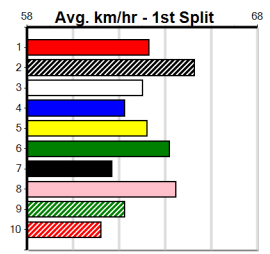

SWEET NETTY'S CATERING (300+ RANK)

Distance: 450m, Race Type: Grade 5, Total Prizemoney: $1,530
1st: $1,000, 2nd: $320, 3rd: $160, 4th: $50

Watchdog Tips:

Bet:

Form Box Wgt Dist Track Date Time BON Margin 1st/2nd (Time) PIR Checked Comment W/R Split 1 S/P Grade

KING CHERRY [5]
BD Dog Jan-23 Sire: FERAL FRANKY Dam: BLOCK STAR
Owner(s): Cherry Farm (SYN), A Xerri, S Xerri
Trainer: Andrew Xerri (Merrimu)

Box History
Bx 1st 2nd 3rd 4th 5th 6th 7th 8th
Prize Best $5150.00
Starts 26.07(8)-9/9/24

ASTON ALLURE [5]
BKW Bitch May-22 Sire: ASTON DEE BEE Dam: ASTON GWEN
Owner(s): R Borda
Trainer: Raymond Gatt (Bannockburn)

Box History
Bx 1st 2nd 3rd 4th 5th 6th 7th 8th
Prize Best $18115.00
Starts 25.41(4)-4/3/24

ELARA BALE (NSW)[5]
BK Bitch Jan-22 Sire: FERAL FRANKY Dam: DYNA DANNA
Owner(s): B Wheeler
Trainer: Robert Camilleri (Lara)
ENG SHP 2025-02-06

Box History
Bx 1st 2nd 3rd 4th 5th 6th 7th 8th
Prize Best $18115.00
Starts 25.41(4)-4/3/24

SENSES FAIL [5]
BE Bitch Feb-22 Sire: FERNANDO BALE Dam: MY DEWANA PENNY
Owner(s): H Mcadam
Trainer: Heath Mcadam (Ocean Grove)

Box History
Bx 1st 2nd 3rd 4th 5th 6th 7th 8th
Prize Best $7535.00
Starts 25.79(8)-27/2/24

SAKURA RYKER [5] Biks
BK Bitch May-21 Sire: BARCIA BALE Dam: LIBBY'S DREAM
Owner(s): Palm Ridge Friends (SYN), L Burke, G Harris
Trainer: Gavin Burke (Alberton West)

Box History
Bx 1st 2nd 3rd 4th 5th 6th 7th 8th
Prize Best $17815.00
Starts 25.74(1)-27/1/25

1

2

3

4

5