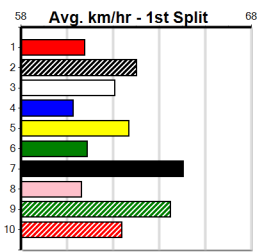

SPORTSBET GREEN TICKS (300+ RANK)

Distance: 390m, Race Type: Maiden, Total Prizemoney: $1,530
1st: $1,000, 2nd: $320, 3rd: $160, 4th: $50

Watchdog Tips: [ ] [ ] [ ] [ ] Bet: [ ]

Table with columns: Form Box, Wgt, Dist, Track, Date, Time, BON, Margin, 1st/2nd (Time), PIR, Checked, Comment, WR, Split 1, S/P, Grade

MORaine QUINN [M]
WBK Bitch Jan-23 Sire: HOOKED ON SCOTCH Dam: MORaine IZZY
Owner(s): MORaine (SYN), G Judd, S Judd
Trainer: Glenn Judd (Noorat)
Box History table and Prize Best details.

HANNA'S AVATAR [M]
BK Bitch Mar-23 Sire: MY REDEEMER Dam: AVATAR MINTY
Owner(s): G Geisler
Trainer: Kate Gorman (Tanjil South)
Box History table and Prize Best details.

IRON BLOOD [M]
BE Dog Mar-23 Sire: BEAST UNLEASHED Dam: GRAND NEO
Owner(s): Eye Candy (SYN), C Wilk, K Gorman
Trainer: Christian Wilk (Tanjil South)
Box History table and Prize Best details.

LADY BOMBSHELL [M]
BK Bitch Apr-22 Sire: SH AVATAR Dam: SETTLED
Owner(s): S Hamilton
Trainer: Sheldon Hamilton (Smythes Cree)
Box History table and Prize Best details.

BONDED [M]
F Bitch Jan-23 Sire: ASTON RUPEE Dam: MY DEWANA PENNY
Owner(s): R Martin
Trainer: Ronald Martin (Albion)
Box History table and Prize Best details.

1

2

3

4

5