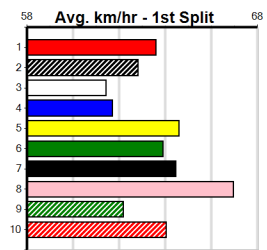

SOUTHERN SHEETMETAL (300+ RANK)

Distance: 390m, Race Type: Grade 5, Total Prizemoney: $1,530
1st: $1,000, 2nd: $320, 3rd: $160, 4th: $50

Watchdog Tips:

Bet:

Table with columns: Form Box, Wgt, Dist, Track, Date, Time, BON, Margin, 1st/2nd (Time), PIR, Checked, Comment, W/R, Split 1, S/P, Grade

ASTON FLURRY [5]
BE Bitch Aug-22
Sire: ASTON RUPEE Dam: ASTON ZEPHYR
Owner(s): R Borda
Trainer: Mathew Tabb (Lara)
ENG SHP 2025-02-06
Box History table and Prize Best Starts table included.

UNSURPASSED [5]
BK Dog Aug-21
Sire: BEWILDERING Dam: MISS DEE MEADOWS
Owner(s): S Van oirschot
Trainer: Steven Van oirschot (Moe South)
Box History table and Prize Best Starts table included.

HARLOW'S BOY [5]
BD Dog May-22
Sire: FERAL FRANKY Dam: ZULU EYES
Owner(s): T Monaghan
Trainer: Sophie Fitzgerald (Blakeville)
Box History table and Prize Best Starts table included.

BALLOON HEAD (NSW)[5]
BK Dog Apr-21
Sire: ASTON DEE BEE Dam: NO SPARKLE LEICA
Owner(s): D Petersen
Trainer: Darren Petersen (Rochester)
Box History table and Prize Best Starts table included.

ASTON PACE [5]
WBE Bitch Jan-22
Sire: FERNANDO BALE Dam: ZOOM OUT
Owner(s): R Borda
Trainer: Stephen Tabb (Lara)
Box History table and Prize Best Starts table included.

1

2

3

4

5