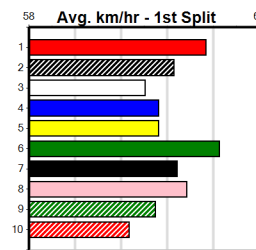

Ballarat
10
9:13PM
(VIC time)

RSN GREY AREAS WEDNESDAY & FRIDAY

Distance: 390m, Race Type: Grade 7, Total Prizemoney: $1,530
1st: $1,000, 2nd: $320, 3rd: $160, 4th: $50