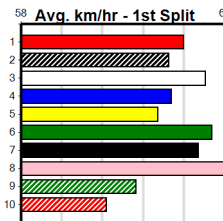

10

9:52PM

(VIC time)

GORSKI TRAILERS IN STOCK NOW

Distance: 525m, Race Type: Grade 5, Total Prizemoney: \$8,785

1st: \$5,900, 2nd: \$1,820, 3rd: \$915, 4th: \$150

HONEY ZEN (8) loves this circuit and if she is able to cross the speedy ZIPPING MINAJ (6) going into the first turn she can win at a nice price. NANGAR JIM (1) is a the current 510m Sale track record holder.

Watchdog Tips:

8

6

1

5

Bet:

Win 8

Main race card table with columns for Form, Box, Weight, Dist, Track, Date, Time, BON, Margin, 1st/2nd (Time), PIR, Checked, Comment, W/R, Split 1, S/P, Grade. Includes race details for NANGAR JIM, ASTON FIGARO, BLISTERED EARTH, INTREPID BALE, REAPER, ZIPPING MINAJ, IRISH LUCY, HONEY ZEN, LITTLE DARL, and WINCKIE BALE.