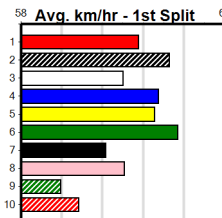

Suggested Quaddie:

1st Leg: 2,4,8

2nd Leg: 2,3,6

3rd Leg: 2,8

4th Leg: 1,2,3,4,5,7

Cost: \$50 for 46.30%

Download Now

Mobile Form Guide

Average Winning Time:

Distance	Grade	Avg. Time
525m	Free For All	29.88
525m	Mixed 4/5	29.98
525m	Grade 5	30.12
525m	Mixed 6/7	30.15
525m	Mixed 6/7 Final	30.20
525m	Grade 7	30.25
600m	Mixed 4/5	34.56
600m	Mixed 6/7	34.65
600m	Grade 5	34.67

Track Record:

Distance	Time	Greyhound	Date Set
525m	29.376	ALLEN DEED	03-Jan-15
600m	33.911	DYNA DOUBLE ONE	06-Feb-16
730m	41.933	SPACE STAR	28-Feb-15

The Meadows

1
6:39PM
(VIC time)

URANA COBALT (4) continues to improve with more racing and she posted a flying 25.07 recent Ballarat time. SHIMA SAND (1) is a little risky at box rise but he is super talented and just needs to begin on even terms and he will be hard to beat.