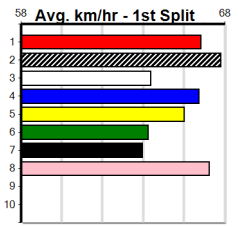

GORSKI AUSTRALIAN MADE TIPPERS

Distance: 525m, Race Type: Free For All, Total Prizemoney: $9,055
1st: $6,100, 2nd: $1,870, 3rd: $935, 4th: $150

7

8:49PM
(VIC time)

top free for all that lacks early speed which should suit the very talented WHERE'S POPPY (2) who only needs to clear the red early to lead. PAW OSWALD (8) won at Group 1 level last start at Wenty Park and looks the clear danger.

Watchdog Tips:

2

8

4

1

Bet:

Win 2