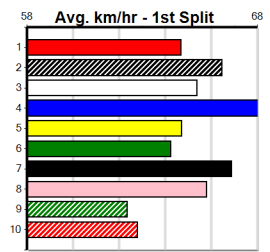

WESTLINK CONTAINER SALES

Distance: 525m, Race Type: Mixed 4/5, Total Prizemoney: $9,055
1st: $6,100, 2nd: $1,870, 3rd: $935, 4th: $150

LEO BALE (4) has produced some top shelf recent performances around this circuit and if he can hold out the in-form MOTION SENSOR (7) going into the first bend he should be winning. PAW IKE (1) was blocked for a run at a vital stage here last week.

Watchdog Tips: 4 7 1 2 Bet: Trifecta 4,7/1,4,7/1,2,4,7 ($10 - 125%)

PAW IKE (NSW)[5] No luck here last week, major player. $6.00
BK Dog Dec-22 Sire: BERNARDO Dam: HADARAH BALE
Owner(s): B Wheeler
Trainer: Mark Delbridge (Balliang)

WILLA BALE (NSW)[4] Capable of running a cheeky race at odds. $21.00
BK Bitch Apr-21 Sire: DYNA VILLA Dam: QUAIL BALE
Owner(s): B Wheeler
Trainer: Correy Grenfell (Anakie)

REANNA'S PRIDE [4] Hard to follow but her best is brilliant, respect $7.50
BK Bitch Sep-22 Sire: TOMMY SHELBY Dam: AVENGER LASS
Owner(s): J Borg
Trainer: George Borg (Maryborough)

LEO BALE (NSW)[4] Recent form here has been top shelf, go close. $2.70
BD Dog May-22 Sire: CHRISTO BALE Dam: HAE ALLEN
Owner(s): B Wheeler
Trainer: Rebecca Gibbons (Avalon)

FERGUS ZULU [4] May get crowded early, place preferred. $11.00
BD Dog Sep-21 Sire: ORSON ALLEN Dam: CYCLONE JEBEL
Owner(s): S Baertschiger
Trainer: Jason Thompson (Pearcedale)

1

2

3

4

5