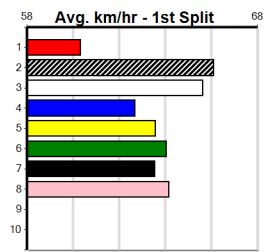

RSN GREY AREAS - WEDNESDAY & FRIDAY

Distance: 600m, Race Type: Grade 5, Total Prizemoney: $10,095
1st: $6,800, 2nd: $2,095, 3rd: $1,050, 4th: $150

REIKO DUSTY (6) has produced some top placings of late in tougher company and with an ounce of luck can return to the winners list. ASTON MICHIGAN (2) loves an inside draw and can make a mid race move.

Watchdog Tips: 6 2 3 4 Bet: Box Quinella 2,3,6 ($10 for 333.33%)

Race card for Springview Noah [5]. Veteran who is drawn to run a bold race. $10.00. Includes owner, sire, dam, winning distances, weights, and a box history table.

Race card for Aston Michigan [5]. Loves an inside draw, class suits, key player. $4.00. Includes owner, sire, dam, winning distances, weights, and a box history table.

Race card for Thunderbolt Ross [5]. Distance rise should suit, each way claims. $3.50. Includes owner, sire, dam, winning distances, weights, and a box history table.

Race card for Dasher Bale (NSW)[5]. Capable of running a cheeky race at odds. $14.00. Includes owner, sire, dam, winning distances, weights, and a box history table.

Race card for Zadie Bale (NSW)[5]. Country NSW form is solid, keep safe. $12.00. Includes owner, sire, dam, winning distances, weights, and a box history table.

1

2

3

4

5