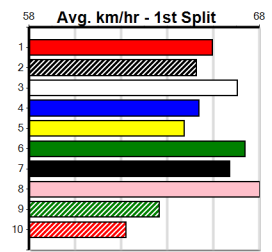

GORSKI TRAILERS IN STOCK NOW

Distance: 525m, Race Type: Grade 5, Total Prizemoney: $8,785
1st: $5,900, 2nd: $1,820, 3rd: $915, 4th: $150

HONEY ZEN (8) loves this circuit and if she is able to cross the speedy ZIPPING MINAJ (6) going into the first turn she can win at a nice price. NANGAR JIM (1) is a the current 510m Sale track record holder.

Watchdog Tips: **8** **6** **1** **5** **Bet:**

1

NANGAR JIM (NSW)[5] **$4.00**

F Dog Oct-21 Sire: ASTON DEE BEE Dam: NANGAR SILK Trainer: Ken Bailey (Bundalaguah)

Owner(s): K Bailey

Winning Distances: < 300m (0) 300 - 399m (0) 400 - 499m (13) 500 - 599m (7) 600 - 699m (0) > 700m (0)

Winning Weights: 30.2(1) 30.5(4) 30.6(3) 30.7(6) 30.8(1) 30.9(3) 31.1(1) 31.2(1)

2nd (4)	30.5	515	SAN	R8	15-Nov-24	29.73	28.94	3.25L READ THE ROOM (29.51)	M/3222	.	.	5.12	$5.30	S
7th (5)	30.8	515	SAN	R9	23-Nov-24	30.17	29.00	17.00 EXPLICIT (29.05)	M/5456	.	.	5.15	$30.60	SH
1st (7)	30.5	510	SLE	R5	08-Dec-24	28.42	28.42	3.75L KNOCKOUT NORM (28.68)	Q/111	.	SW	8.94	$1.70	X45
1st (5)	30.7	510	SLE	R3	22-Dec-24	28.35	28.35	7.50L BO RHAPSODY (28.87)	Q/111	.	SW	8.94	$1.30	SH
1st (1)	30.9	510	SLE	R6	26-Dec-24	28.22	28.22	3.25L KNOCKOUT NORM (28.44)	Q/111	.	SW	8.90	$2.00	SF
8th (1)	30.8	460	WGL	R5	03-Jan-25	26.12	25.39	8.50L PASS THE BUCK (25.56)	M/677	.	.	6.64	$2.40	SH
4th (6)	30.9	435	SLE	R4	12-Jan-25	24.69	24.26	6.50L DR. YANNICK (24.26)	S/844	.	.	5.47	$1.90	FFA
3rd (6)	31.2	525	MEA	R7	25-Jan-25	30.33	29.76	1.00L CRUISING DEBBIE (30.27)	M/3333	.	.	5.11	$6.60	X45

Last 3 wins NOT included above

1st (6)	30.2	457	TEM	R8	10-Mar-24	25.56	25.56	3.75L OVERFLOW BEAU (25.82)	.	.	.	5.75	$7.50	NG
1st (6)	31.2	440	GBN	R7	25-Oct-24	24.39	24.27	3.00L BANDIT BLUEY (24.60)	2211	.	2211	5.59	$4.00	SH
1st (6)	31.1	515	SAN	R5	07-Nov-24	29.75	28.99	1.00L PIA BELLA (29.81)	M/1111	.	SW	5.03	$2.70	5

2

Box History

Bx	1st	2nd	3rd	4th	5th	6th	7th	8th
1	3	1						1
2	4	1						
3				1	1	1		
4	2	3				1		
5	1	1				3	1	1
6	5	2	1	1				
7	4	1	1					
8	5	2	2	1		1		

Prize Best Starts	Trk/Dts	APM
$186115.00	30.33(6)-25/1/25	53-20-14-5
	1-0-0-1	37236

2

ASTON FIGARO [5] **$10.00**

BK Dog Jan-21 Sire: FLYING PENSKKE Dam: ASTON TARA Trainer: Craig Treherne (Lara)

Owner(s): R Borda

Winning Distances: < 300m (0) 300 - 399m (3) 400 - 499m (4) 500 - 599m (5) 600 - 699m (0) > 700m (0)

Winning Weights: 32.8(1) 33.2(1) 33.3(1) 33.4(1) 33.5(2) 33.8(1) 33.9(1) 34.0(1) 34.2(2) 34.3(1)

7th (2)	33.9	515	SAN	R8	15-Nov-24	30.03	28.94	7.50L READ THE ROOM (29.51)	M/6447	.	.	5.19	$14.10	S
5th (8)	34.3	460	WGL	R8	29-Nov-24	26.14	25.62	7.50L JETSTREAM ICON (25.62)	M/222	.	.	6.66	$23.20	5
3rd (5)	33.7	515	SLE	R6	09-Dec-24	29.59	29.54	0.75L RASHID (29.54)	M/3333	.	.	5.17	$6.00	X45
3rd (6)	33.9	525	MEA	R12	14-Dec-24	30.48	29.70	2.75L DASH OF WHISKY (30.30)	M/8665	.	.	5.35	$5.60	5
3rd (1)	33.6	595	SAN	R6	02-Jan-25	34.63	34.27	3.5L SHAKE IT OFF (34.40)	M/3333	.	.	9.31	$9.80	X45
3rd (1)	34.1	525	MEA	R10	11-Jan-25	30.17	29.78	2.00L PAW GRADY (30.04)	M/5333	.	.	5.23	$5.00	5
2nd (1)	34.1	525	MEA	R10	18-Jan-25	29.92	29.41	0.25L MOPUNGA SCARLETT (29.91)	M/3332	.	.	5.16	$7.20	5
6th (4)	34.2	515	SAN	R5	23-Jan-25	29.88	28.84	8.50L LOTION SENSOR (29.29)	M/6766	.	.	5.21	$18.00	X34

Last 3 wins NOT included above

1st (3)	33.2	515	SAN	R11	16-May-24	29.51	29.21	3.00L RAYA STAR (29.71)	M/1111	.	.	5.14	$3.50<th>5</th>	
1st (4)	33.5	515	SAN	R11	05-Sep-24	29.55	29.33	0.50L WERRIS BALE (29.58)	M/1111	.	SW	5.14	$2.80	5
1st (5)	33.4	515	SAN	R7	26-Sep-24	29.61	29.29	2.25L SILKY SAUCE (29.77)	M/1232	.	.	5.11	$18.40	4

3