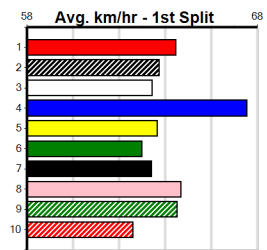

3

7:24PM

(VIC time)

Distance: 525m, Race Type: Mixed 6/7 Final, Total Prizemoney: $9,055
1st: $6,100, 2nd: $1,870, 3rd: $935, 4th: $150

QUEEN AVENGER (4) is the most reliable beginner in this race and can find the arm early and prove hard to catch. IF ONLY (3) recorded the fastest heat win (30.03) and just needs to step on even terms to be in the finish.

Watchdog Tips: 4 3 1 8 **Bet:** Box Quinella 1,3,4 ($10 for 333.33%)

Form Box	Wgt	Dist	Track	Date	Time	BON	Margin	1st/2nd (Time)	PIR	Checked	Comment	WR	Split 1	S/P	Grade	
1	PAW WAVERLY (NSW)[6] Shows promise, drawn well, major player. $4.20															
	BK Bitch Mar-23 Sire: TIGGERLONG TONK Dam: DYNA ZESTY Trainer: Daniel Gibbons (Avalon)															
	Owner(s): B Wheeler															
	Winning Distances: < 300m (0) 300 - 399m (0) 400 - 499m (0) 500 - 599m (2) 600 - 699m (0) > 700m (0)															
	Winning Weights: 29.0(1) 29.4(1)															
	2nd (4)	29.3	425	BEN	R1	27-Dec-24	24.38	23.73	2.50L GUNAI CYCLONE (24.21)	M/433				6.76	$6.90	MH
	2nd (7)	29.0	425	BEN	R2	03-Jan-25	23.83	23.56	0.50L GUNAI HURRICANE (23.80)	M/433				6.68	$23.50	MF
	1st (8)	29.0	525	MEP	R1	08-Jan-25	30.33	29.63	2.75L DESIRED RANGE (30.52)	M/1111		SW		5.18	$1.20	M
	7th (1)	29.4	525	MEP	R7	15-Jan-25	31.40	29.93	12.00 PAW MADDOX (30.60)	M/2766				5.16	$1.80	X67
	1st (7)	29.4	525	MEP	R4	22-Jan-25	30.53	29.86	9.50L SIR WHIP (31.17)	M/2111				5.21	$4.20	X67H
Last 3 wins NOT included above																
<table border="1" style="width: 100%;"> <thead> <tr> <th>Bx</th> <th>1st</th> <th>2nd</th> <th>3rd</th> <th>4th</th> <th>5th</th> <th>6th</th> <th>7th</th> <th>8th</th> </tr> </thead> <tbody> <tr><td>1</td><td></td><td></td><td></td><td></td><td></td><td></td><td></td><td>1</td></tr> <tr><td>2</td><td></td><td></td><td></td><td></td><td></td><td></td><td></td><td></td></tr> <tr><td>3</td><td></td><td></td><td></td><td></td><td></td><td></td><td></td><td></td></tr> <tr><td>4</td><td></td><td>1</td><td></td><td></td><td></td><td></td><td></td><td></td></tr> <tr><td>5</td><td></td><td></td><td></td><td></td><td></td><td></td><td></td><td></td></tr> <tr><td>6</td><td></td><td></td><td></td><td></td><td></td><td></td><td></td><td></td></tr> <tr><td>7</td><td>1</td><td>1</td><td></td><td></td><td></td><td></td><td></td><td></td></tr> <tr><td>8</td><td>1</td><td></td><td></td><td></td><td></td><td></td><td></td><td></td></tr> </tbody> </table> <table border="1" style="width: 100%;"> <tr><td>Prize</td><td colspan="8">$5250.00</td></tr> <tr><td>Best</td><td colspan="8">30.33(8)-8/1/25</td></tr> <tr><td>Starts</td><td colspan="8">5-2-2-0</td></tr> <tr><td>Trk/Dts</td><td colspan="8">3-2-0-0</td></tr> <tr><td>APM</td><td colspan="8">5146</td></tr> </table>																
2	SIR WHIP [7] Meets some handy types here, place best. $21.00															
	BK Dog Apr-22 Sire: SH AVATAR Dam: SETTLED Trainer: Sheldon Hamilton (Smythes Cree)															
	Owner(s): S Hamilton															
	Winning Distances: < 300m (0) 300 - 399m (1) 400 - 499m (0) 500 - 599m (0) 600 - 699m (0) > 700m (0)															
	Winning Weights: 34.1(1)															
	6th (2)	34.4	450	BAL	R5	13-Dec-24	26.38	25.26	12.00 REIKO DAIQUIRI (25.56)	M/777				6.96	$4.30	M
	2nd (3)	34.5	450	BAL	R9	24-Dec-24	25.52	25.09	6.50L ROTHWELL PAUL (25.09)	M/222			SW	6.69	$16.20	T3-M
	1st (2)	34.1	390	WBL	R1	30-Dec-24	22.57	22.11	4.50L WINSLOW WISH (22.88)	Q/22				8.78	$1.40	M
	2nd (2)	34.0	450	WBL	R3	04-Jan-25	25.56	24.96	0.50L MIDDLE EARTH (25.54)	Q/111				6.66	$11.30	X67
	6th (7)	33.6	515	SAP	R9	06-Jan-25	30.62	29.37	12.00 ON THE LOOSE (29.84)	M/5466		SW		5.23	$29.10	X67H
8th (6)	34.0	525	MEP	R7	15-Jan-25	31.56	29.93	14.00 PAW MADDOX (30.60)	M/5588				5.28	$21.10	X67	
2nd (2)	34.0	525	MEP	R4	22-Jan-25	31.17	29.86	9.50L PAW WAVERLY (30.53)	M/5322				5.33	$26.00	X67H	
4th (1)	34.5	450	BAL	R13	27-Jan-25	26.28	25.74	7.00L BONA VISTA (25.82)	S/665				6.86	$5.10	T3-RW	
Last 3 wins NOT included above