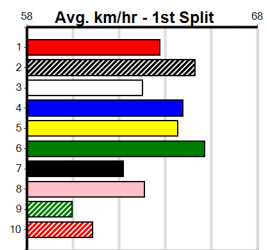

1

6:39PM

(VIC time)

Distance: 525m, Race Type: Grade 7, Total Prizemoney: $8,785
1st: $5,900, 2nd: $1,820, 3rd: $915, 4th: $150

URANA COBALT (4) continues to improve with more racing and she posted a flying 25.07 recent Ballarat time. SHIMA SAND (1) is a little risky at box rise but he is super talented and just needs to begin on even terms and he will be hard to beat.

Watchdog Tips: 4 1 2 3 Bet: Box Quinella 1,4 ($10 for 1000%)

SHIMA SAND [7] No luck last two runs, serious talent, danger. $4.20
Owner(s): CGC SYN (SYN), D Gleeson, R Cummings, S Cummings
Trainer: Thomas Dailly (Anakie)
Box History table and statistics.

WYONG GRESHAM [7] Front runner, can settle top 2 early, threat. $8.00
Owner(s): G Dailly
Trainer: Thomas Dailly (Anakie)
Box History table and statistics.

WYONG EL PASO [7] Improving with more racing, can run a placing. $10.00
Owner(s): G Dailly
Trainer: Thomas Dailly (Anakie)
Box History table and statistics.

URANA COBALT [7] Continues to elevate her racing, the one to beat. $1.90
Owner(s): G Dailly
Trainer: Thomas Dailly (Anakie)
Box History table and statistics.

STAR SIXTY SIX [7] Steady since winning his maiden, place looks best $18.00
Owner(s): Vi Alskar Hundar (SYN), A Lie, J Sharp
Trainer: Jason Sharp (Lara)
Box History table and statistics.