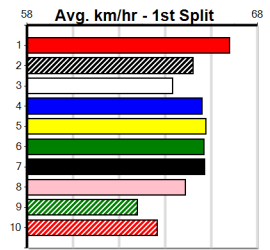

SPORTSBET WE LET THE DOGS OUT

Distance: 525m, Race Type: Grade 5, Total Prizemoney: $8,785
1st: $5,900, 2nd: $1,820, 3rd: $915, 4th: $150

Race jam packed with early speed and NIZHONI (1) with the aid of box 1 can hold them out going into the first turn and looks the one to catch. PAW ZELINI (5) was a strong last start Geelong winner in good time and with any luck should feature.

Watchdog Tips: **1** **5** **2** **4** **Bet:** Box Trifecta 1,2,4,5 ($10 for 41.67%)

1

NIZHONI [5] **Drawn to lead, the one to run down.** **$3.80**
RBD Dog Jul-21 Sire: FERNANDO BALE Dam: DELTA RHODE Trainer: Roselyn Nicholls (Eaglehawk)
Owner(s): R Nicholls
Winning Distances: < 300m (0) 300 - 399m (1) 400 - 499m (8) 500 - 599m (1) 600 - 699m (0) > 700m (0)
Winning Weights: 33.2(1) 33.3(2) 33.4(1) 33.6(3) 33.7(2) 33.8(1)

Box	1st	2nd	3rd	4th	5th	6th	7th	8th
1	1	1	3					
2			1	1	2			
3	2						1	
4	1			1	1			
5	2	2	1	1	1		1	2
6						2		2
7	1	1	2	2	1			
8	2	1		1	2			1

Prize Best Starts Trk/Dts APM: $2685.00, 30.28(5)-27/1/24, 49-10-6-7, 14-1-1-3, 9278

2

FLEETWOOD EROS [5] **Front runner, can hold a forward spot, threat.** **$10.00**
BK Dog Feb-23 Sire: FERNANDO BALE Dam: CIRCLE OF DREAMS Trainer: Angela Langton (Anakie)
Owner(s): CHAMPAGNE PTN (SYN), S Smith, A Langton
Winning Distances: < 300m (0) 300 - 399m (0) 400 - 499m (2) 500 - 599m (1) 600 - 699m (0) > 700m (0)
Winning Weights: 32.3(1) 32.8(2)

Box	1st	2nd	3rd	4th	5th	6th	7th	8th
1	1							1
2								
3								
4	1	1	1	1	1			1
5				1				1
6	1							
7			2					
8					1			

Prize Best Starts Trk/Dts APM: $8495.00, 30.25(1)-11/12/24, 13-3-1-4, 5-1-1-1, 6370

3

LEONI BALE (NSW)[5] **Racing well in weaker company, place best.** **$17.00**
BKBD Bitch Mar-22 Sire: FERNANDO BALE Dam: HOUSTON BALE Trainer: Ike Mccorkindale (Young)
Owner(s): I Mccorkindale
Winning Distances: < 300m (0) 300 - 399m (0) 400 - 499m (8) 500 - 599m (0) 600 - 699m (0) > 700m (0)
Winning Weights: 25.5(1) 25.9(1) 26.1(1) 26.5(1) 26.9(1) 27.0(1) 27.1(1) 27.2(1)

Box	1st	2nd	3rd	4th	5th	6th	7th	8th
1	2	1	1	2				1
2								
3	3	4	4	1				
4	1	1	1	1	1			1
5	1			1				
6		1	1	1	1			
7		1						1
8	2	3	2	1				

Prize Best Starts Trk/Dts APM: $28125.00, FSH, 38-8-10-8, 0-0-0-0, 11273

4

IDYLLIC JAMES [5] **Has posted some fast country wins, key player.** **$4.00**
BE Dog Mar-22 Sire: FERNANDO BALE Dam: PRINCESS KIWI Trainer: Clint Capuano (Anakie)
Owner(s): C Capuano
Winning Distances: < 300m (0) 300 - 399m (0) 400 - 499m (9) 500 - 599m (0) 600 - 699m (0) > 700m (0)
Winning Weights: 30.8(2) 30.9(1) 31.1(1) 31.2(3) 31.3(1) 32.0(1)

Box	1st	2nd	3rd	4th	5th	6th	7th	8th
1	3	1	1	1				
2	1							
3	1						1	
4			1					
5	1		1					1
6		1						
7	2							
8	1				2			

Prize Best Starts Trk/Dts APM: $22200.00, 30.96(8)-13/7/24, 19-9-2-3, 1-0-0-0, 8845

5

PAW ZELINI (NSW)[5] **Fastest dog in this race but will need some luck** **$3.00**
BD Bitch Jul-22 Sire: AUSSIE INFRARED Dam: DYNA PATTY Trainer: Mark Delbridge (Balliang)
Owner(s): B Wheeler
Winning Distances: < 300m (0) 300 - 399m (1) 400 - 499m (6) 500 - 599m (4) 600 - 699m (0) > 700m (0)
Winning Weights: 27.5(1) 27.7(2) 27.9(1) 28.0(1) 28.1(2) 28.2(2) 28.4(2)

Box	1st	2nd	3rd	4th	5th	6th	7th	8th
1	3	1	1	1				
2	3	1	2	1	2			1
3		1			1			2
4	1	2	1	1	1		1	1
5	3	1		1	1			1
6	1							1
7	2	1		1				2
8		2	1					

Prize Best Starts Trk/Dts APM: $38405.00, 29.99(8)-4/11/24, 42-11-8-4, 17-3-2-2, 18624