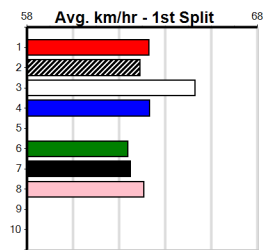

FERNANDO MICK AT STUD

4

7:46PM

(VIC time)

Distance: 600m, Race Type: Mixed 6/7, Total Prizemoney: $10,095
1st: $6,800, 2nd: $2,095, 3rd: $1,050, 4th: $150

PAW KILTER (7) has been searching for this trip and with even luck can prove hard to hold out.
NEWHAVEN SEQUOIA (8) won in similar company last start. RAVEN OWEN (4) is well up to this class.

Watchdog Tips: **7** **8** **4** **2** **Bet:** **Win 7**

1

CRUZADO (NSW)[7] **Improved run last time this distance range, place.** **$12.00**

WLTf Dog Feb-23 Sire: OUT OF RANGE Dam: KANZAN
Owner(s): Quaddie Boys (SYN), C Payne, C Hockey, P Joice, A Northridge
Trainer: Terrence Reid (Yuroke)

Winning Distances: < 300m (0) 300 - 399m (0) 400 - 499m (0) 500 - 599m (1) 600 - 699m (0) > 700m (0)
Winning Weights: 37.9(1)

Box	1st	2nd	3rd	4th	5th	6th	7th	8th
1					1			
2		1			1			
3				1				
4					1			
5								
6	1				1			
7						1		
8								

Prize Best Starts Trk/Dts APM
$2790.00 FSTD
8-1-1-0
0-0-0-0
2395

2

SOUTH THAILAND [7] **Can come out running at times, place value** **$12.00**

WBE Dog Oct-22 Sire: TOMMY SHELBY Dam: LIZZIE'S ENTITY
Owner(s): D Knight
Trainer: Donna Knight (Talbot)

Winning Distances: < 300m (0) 300 - 399m (0) 400 - 499m (0) 500 - 599m (1) 600 - 699m (0) > 700m (0)
Winning Weights: 31.1(1)

Box	1st	2nd	3rd	4th	5th	6th	7th	8th
1		2			1	1		
2				3	1			
3	1		4	1				
4		1		1			1	
5					1			
6		2		2	1			
7			1			2	1	
8		1		1				

Prize Best Starts Trk/Dts APM
$7105.00 FSTD
29-1-6-5
0-0-0-0
5027

3

TURN THE TIDE (QLD)[7] **Nicely bred type, has some talent, keep safe** **$10.00**

BK Bitch Feb-22 Sire: FERNANDO BALE Dam: SEQUANA
Owner(s): J Galea
Trainer: Robert Camilleri (Lara)

Winning Distances: < 300m (0) 300 - 399m (0) 400 - 499m (1) 500 - 599m (0) 600 - 699m (0) > 700m (0)
Winning Weights: 28.2(1)

Box	1st	2nd	3rd	4th	5th	6th	7th	8th
1					1			
2		1			1			
3			1					
4								
5	1			1				
6								
7								1
8								

Prize Best Starts Trk/Dts APM
$2865.00 FSTD
7-1-2-1
0-0-0-0
2425

4

RAVEN OWEN [6] **Up to this class, can threaten with some luck** **$4.50**

BK Dog Oct-22 Sire: ASTON RUPEE Dam: MY BLACK RAVEN
Owner(s): G Mitchell
Trainer: Geoffrey Mitchell (Spotswood)

Winning Distances: < 300m (0) 300 - 399m (0) 400 - 499m (1) 500 - 599m (1) 600 - 699m (0) > 700m (0)
Winning Weights: 35.6(1) 36.2(1)

Box	1st	2nd	3rd	4th	5th	6th	7th	8th
1			1					1
2			1					1
3				1	1			
4					2			1
5		1						
6			1	1		1		
7	2		1	1	1			
8			1	2				

Prize Best Starts Trk/Dts APM
$5945.00
35.36(2)-23/10/24
22-2-1-6
1-0-0-1
3646

5

*** VACANT BOX ***

Sire: Dam:
Owner(s):
Trainer:

Winning Distances: < 300m (0) 300 - 399m (0) 400 - 499m (0) 500 - 599m (0) 600 - 699m (0) > 700m (0)
Winning Weights:

Box History