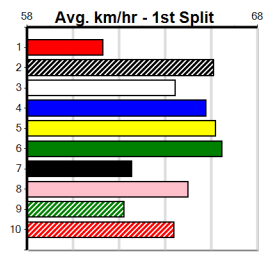

THE WATCHDOG APP

Distance: 525m, Race Type: Grade 5, Total Prizemoney: $8,785
1st: $5,900, 2nd: $1,820, 3rd: $915, 4th: $150

PAW OLLIE (4) has gone to another level in winning his past two starts in fine fashion and can complete the hat-trick here. BALLYMAC WINKS (2) can set a cracking speed out in front. CABAO LAPIS (8) can unwind a strong finish.

Watchdog Tips: 4 2 8 6 Bet: Box Quinella 2,4,8 ($10 for 333.33%)

Race 1: PALDRON BALE (NSW)[5] Strong type, back in good form, keep safe $9.50. Includes owner, sire, dam, winning distances, and box history.

Race 2: BALLYMAC WINKS (GA)[5] Can set a cracking speed early, danger. $5.50. Includes owner, sire, dam, winning distances, and box history.

Race 3: PIXIE TRIXIE [5] Drops back in distance, place preferred. $15.00. Includes owner, sire, dam, winning distances, and box history.

Race 4: PAW OLLIE (NSW)[5] Dog on the rise, terrific muster, hard to beat. $2.00. Includes owner, sire, dam, winning distances, and box history.

Race 5: DONITA BALE (NSW)[5] New here, rarely runs a bad race, respect. $9.50. Includes owner, sire, dam, winning distances, and box history.