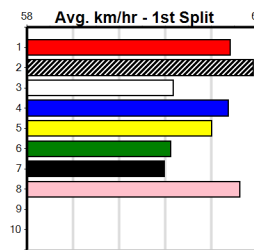

GORSKI AUSTRALIAN MADE TIPPERS

Distance: 525m, Race Type: Free For All, Total Prizemoney: $9,055
1st: $6,100, 2nd: $1,870, 3rd: $935, 4th: $150

top free for all that lacks early speed which should suit the very talented WHERE'S POPPY (2) who only needs to clear the red early to lead. PAW OSWALD (8) won at Group 1 level last start at Wenty Park and looks the clear danger.

Watchdog Tips: 2 8 4 1 **Bet:** Win 2

1

SHAYNA BALE (NSW)[3] **$8.50**
WBE Bitch Feb-22 Sire: DROOPYS SYDNEY Dam: WINNIE ALLEN
Owner(s): B Wheeler Trainer: Thomas Dailly (Anakie)
Winning Distances: < 300m (0) 300 - 399m (0) 400 - 499m (0) 500 - 599m (10) 600 - 699m (0) > 700m (0)
Winning Weights: 27.3(1) 28.0(1) 28.1(2) 28.2(1) 28.4(1) 28.5(1) 28.6(1) 29.0(1) 29.4(1)

Box	1st	2nd	3rd	4th	5th	6th	7th	8th				
3rd (2)	28.2	515	SAP	R7	28-Oct-24	29.66	29.42	3.5L EPITOMIZE (29.42)	M/5333	5.15	$4.30	5
6th (5)	28.3	525	MEA	R11	04-Nov-24	30.44	29.95	6.50L SHANLYN SCOUT (29.98)	M/4555	5.23	$3.50	5
1st (1)	28.2	525	MEA	R11	09-Nov-24	30.16	29.52	1.5L CHAVERO (30.25)	Q/1122	5.07	$2.00	5H
1st (3)	28.5	525	MEA	R9	16-Nov-24	29.89	29.66	3.5L BOMB LUCA (30.12)	Q/1111	5.02	$6.60	5F
1st (7)	28.6	525	MEP	R11	27-Nov-24	30.02	30.02	1.75L URANA JASMINE (30.13)	M/1111	5.12	$4.70	X45
7th (2)	28.7	525	MEA	R6	29-Nov-24	30.19	29.55	9.50L LAKEVIEW EMILY (29.55)	M/3367	5.09	$19.90	FFA
4th (1)	28.7	525	MEP	R9	22-Jan-25	30.34	29.86	5.50L FERNANDO DUKE (29.96)	M/3333	5.14	$4.20	X34
6th (1)	28.7	450	BAL	R7	29-Jan-25	25.55	25.08	4.00L PAW YANELLE (25.27)	M/353	6.60	$16.50	X45

Last 3 wins NOT included above

1st (1)	27.3	515	SAN	R10	04-Jul-24	29.87	29.18	0.25L IRMA PINCE (29.89)	Q/4121	5.14	$12.80	5
1st (2)	29.4	515	SAN	R4	15-Aug-24	29.50	29.09	2.50L SHIMA STEEL (29.66)	Q/2111	5.04	$12.90	4
1st (7)	29.0	525	MEA	R2	07-Sep-24	30.13	29.55	0.75L PALAWA KING (30.17)	M/3221	5.10	$9.40	X45

2

WHERE'S POPPY (SA)[4] **$3.60**
F Bitch Jun-21 Sire: SENNACHIE Dam: FABWIK
Owner(s): K Corby Trainer: Steven Bruce White (Buln Buln Ea)
Winning Distances: < 300m (0) 300 - 399m (2) 400 - 499m (1) 500 - 599m (19) 600 - 699m (0) > 700m (0)
Winning Weights: 26.4(1) 26.5(2) 26.6(4) 26.7(4) 26.8(3) 26.9(6) 27.0(2)

Box	1st	2nd	3rd	4th	5th	6th	7th	8th				
3rd (6)	26.6	515	SAN	R11	07-Nov-24	29.67	28.99	2.00L READ THE ROOM (29.54)	M/3333	5.14	$6.80	5
2nd (3)	26.5	515	SAN	R2	15-Nov-24	29.52	28.94	7.00L MEMPUNGA TULLY (29.06)	Q/2332	5.04	$16.60	S
6th (8)	26.9	515	SAN	R8	23-Nov-24	29.94	29.00	10.00 EPITOMIZE (29.27)	M/2877	5.02	$11.70	SH
1st (8)	26.6	515	SAN	R11	05-Dec-24	29.14	28.98	6.00L CHAMPAGNE CUDDLE	Q/1111	5.01	$4.70	5
1st (2)	26.5	525	MEA	R10	14-Dec-24	29.70	29.70	1.25L GAMBELLA (29.78)	Q/1111	5.00	$3.20	5
4th (4)	26.6	525	MEA	R7	21-Dec-24	30.44	29.62	8.00L AMRON TIGER (29.89)	M/6777	5.15	$3.20	S
2nd (7)	26.4	525	MEA	R8	04-Jan-25	30.10	29.78	0.75L KIWI JAY (30.06)	M/1111	5.07	$2.00	X34
2nd (4)	26.9	525	MEA	R8	25-Jan-25	29.86	29.76	1.5L HOTEL WHISKY ONE (29.76)	M/2222	5.08	$6.80	X34

Last 3 wins NOT included above

1st (7)	26.6	530	APK	R8	13-Jun-24	30.61	30.59	4.25L BALONNE BOY (30.90)	0	SAMP	5.27	$3.60	O
1st (2)	26.4	530	APK	R6	04-Jul-24	30.43	30.43	1.25L ISLE'S ENTITY (30.52)	0		5.22	$2.10	O
1st (1)	27.0	530	APK	R7	11-Jul-24	30.56	30.41	1.00L VICTA MARLI (30.63)	0		5.26	$1.75	O