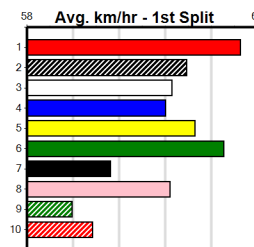

GORSKI TIPPERS MELBOURNE

2

7:02PM

(VIC time)

Distance: 525m, Race Type: Mixed 6/7, Total Prizemoney: $8,785
1st: $5,900, 2nd: $1,820, 3rd: $915, 4th: $150

WRONG DALLAS (1) is living up her breeding and this explosive type looks primed to win this and is certainly a dog to follow. VALENZUELA (5) timed the start in hi speedy 25.90 Geelong win last start and has won here previously in solid time.

Watchdog Tips: 1 5 4 3 **Bet:** Win 1

Form Box	Wgt	Dist	Track	Date	Time	BON	Margin	1st/2nd (Time)	PIR	Checked	Comment	WR	Split 1	S/P	Grade	
1	WYONG DALLAS [7] Living up to expectations, the one to beat.															
	WBD Dog May-23 Sire: FERNANDO BALE Dam: GYPSY WYONG															
	Owner(s): G Dailly Trainer: Thomas Dailly (Anakie)															
	Winning Distances: < 300m (0) 300 - 399m (0) 400 - 499m (2) 500 - 599m (0) 600 - 699m (0) > 700m (0)															
	Winning Weights: 29.4(1) 29.7(1)															
	2nd (2) 29.6 525 MEP R3 01-Jan-25 30.15 29.85 3.25L RAINING FIRE (29.94) Q/1111 . . . . . 5.10 $2.50 MH															
	2nd (8) 30.0 525 MEA R1 11-Jan-25 29.94 29.78 1.00L RAINING FIRE (29.87) M/1111 . . . . . 5.10 $3.60 MF															
	1st (2) 29.7 450 BAL R4 15-Jan-25 25.27 24.96 3.5L TRIBECA (25.50) Q/1111 . . . . . 6.44 $1.90 MH															
	3rd (8) 29.6 450 BAL R1 22-Jan-25 25.45 25.06 1.75L WATCH ME EXPLODE (25.33) M/332 . . . . . 6.67 $2.70 MF															
	1st (6) 29.4 450 BAL R1 29-Jan-25 25.10 25.08 3.25L TOMMY SPARKLE (25.32) Q/1111 . . . . . SW 6.43 $1.30 RW															
Last 3 wins NOT included above																

Form Box	Wgt	Dist	Track	Date	Time	BON	Margin	1st/2nd (Time)	PIR	Checked	Comment	WR	Split 1	S/P	Grade	
2	NOVA OWEN [6] Rising in class, draw helps but place best.															
	BK Dog Mar-23 Sire: FERNANDO BALE Dam: NOVA WILLOW															
	Owner(s): J Galea Trainer: Robert Camilleri (Lara)															
	Winning Distances: < 300m (0) 300 - 399m (0) 400 - 499m (2) 500 - 599m (0) 600 - 699m (0) > 700m (0)															
	Winning Weights: 28.9(1) 29.4(1)															
	6th (2) 29.6 515 SAN R1 30-Nov-24 30.34 29.24 14.00 MY HUMMINGBIRD (29.36) M/5776 . . . . . 5.22 $13.70 X67															
	5th (5) 29.4 450 WBL R9 04-Dec-24 25.82 24.92 7.50L SPRINGER'S BOY (25.30) M/666 . . . . . 6.77 $9.10 RW															
	1st (2) 28.9 410 HOR R3 10-Dec-24 23.29 23.06 5.00L PAW MADDOX (23.62) M/11 . . . . . 10.41 $2.50 X67															
	7th (8) 29.5 435 SLE R2 05-Jan-25 25.21 24.30 11.00 MR. THOMAS (24.48) S/688 . . . . . 5.41 $10.20 6G															
	3rd (2) 29.4 450 WBL R5 09-Jan-25 25.26 24.90 3.75L GINA RHODE (25.01) M/333 . . . . . 6.77 $5.50 X67															
3rd (7) 29.3 450 BAL R7 15-Jan-25 25.78 24.96 7.50L ACQUISITION (25.28) M/445 . . . . . 6.72 $12.80 X67																
7th (6) 29.3 525 MEP R4 22-Jan-25 31.89 29.86 20.00 PAW WAVERLY (30.53) M/6677 . . . . . 5.35 $7.90 X67H																
3rd (7) 29.2 410 HOR R4 28-Jan-25 23.53 22.92 2.00L JUICY GOSSIP (23.41) M/43 . . . . . 10.63 $1.80 6G																
Last 3 wins NOT included above																
1st (2) 29.4 410 HOR R2 26-Nov-24 23.27 22.97 2.75L SOUTH THAILAND (23.46) M/32 . . . . . SW 10.67 $3.80 M