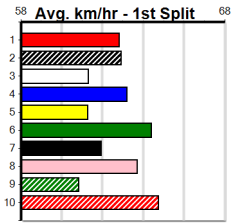

Sale

12

9:18PM

(VIC time)

GIPPSLANDS GOLD 98.3

Distance: 435m, Race Type: Grade 5, Total Prizemoney: $2,925
1st: $1,950, 2nd: $600, 3rd: $300, 4th: $75

PAW KATTIA (8) has been placed in two of four here and she will appreciate the drop in class. HE'S GOT SWAG (1) is racing with confidence and he will be very strong in the run home. DR. DOT (3) can run a cheeky race

Watchdog Tips: **8** **1** **3** **4** **Bet:** **Box Quinella 1,3,8 ($10 for 333.33%)**