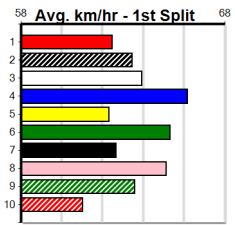

Sale

11

8:59PM

(VIC time)

IAN CARTER BUILDER

Distance: 435m, Race Type: Grade 5, Total Prizemoney: $2,925
1st: $1,950, 2nd: $600, 3rd: $300, 4th: $75

Watchdog Tips:

4 7 8 1

Bet:

Win 4