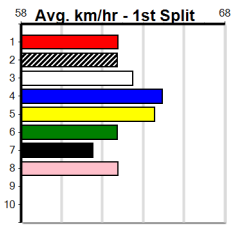

Sale

SPORTSBET HT2 (1-4 WINS)

Distance: 510m, Race Type: Restricted Win Heat, Total Prizemoney: $3,340
1st: $2,230, 2nd: $690, 3rd: $345, 4th: $75

4

6:39PM

(VIC time)

EVOLVE (5) is armed with impressive pace once balanced and she can break up the field through the bend. GO MICKY (4) is better than his past three runs and he just needs a little room early on. HOLLY ROSE (2) may be the value runner

Watchdog Tips:

5

4

2

1

Bet:

Win 5