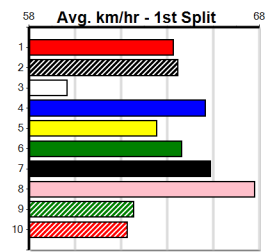

Sale
9
8:18PM
(VIC time)

TOONGABBIE LODGE

Distance: 435m, Race Type: Mixed 4/5, Total Prizemoney: $3,360
1st: $2,250, 2nd: $690, 3rd: $345, 4th: $75

TALCOTT BALE (4) scorched around Geelong in 22.24 and he will prove hard to reel in again.
HIJACK (2) is two of two here and he will make the blue work hard throughout. BANK ROBBER (8)
will get plenty of room early on

Watchdog Tips: **4** **2** **8** **5** **Bet:** **Win 4**

1

JESSICA PEARSON [4] **Racing well but this is harder, prefer to watch** **$21.00**
BK Bitch Mar-20 Sire: FULLY LOADED Dam: TINDERELLA Trainer: Lindsay Fulford (Maffra)

Owner(s): L Fulford
Winning Distances: < 300m (0) 300 - 399m (9) 400 - 499m (6) 500 - 599m (0) 600 - 699m (0) > 700m (0)
Winning Weights: 25.3(1) 25.4(1) 25.5(1) 26.0(2) 26.1(2) 26.4(2) 26.5(1) 27.2(1) 27.4(1) 27.7(1) 27.8(1) 28.0(1)

Box	1st	2nd	3rd	4th	5th	6th	7th	8th
1	3	1	3	1	1	2	1	
2	2	2	3	2	4	1	1	
3	2	1	1	1	3	1	1	
4	4	3	1	1	2	1	2	
5	2	1	1	4	5	2		
6	2					1	4	1
7	2	1	1	2	1	1	1	1
8		3	3	2	2	3	1	2

Prize Best Starts Trk/Dts APM: $24709.38, 24.65(5)-24/1/25, 98-15-11-6, 14-3-1-2, 5393

2

HIJACK [4] **Unbeaten here, can clear the red, danger** **$3.60**
F Dog Aug-22 Sire: BEAST UNLEASHED Dam: TAKERS TO VEGAS Trainer: Donald Rhodes (Heyfield)

Owner(s): D Rhodes
Winning Distances: < 300m (0) 300 - 399m (2) 400 - 499m (2) 500 - 599m (0) 600 - 699m (0) > 700m (0)
Winning Weights: 31.2(2) 31.4(1) 31.6(1)

Box	1st	2nd	3rd	4th	5th	6th	7th	8th
1	1	1						
2	1							
3					1			
4	1		2					
5	1				1			
6								
7				1				1
8				1				

Prize Best Starts Trk/Dts APM: $10957.86, 24.41(2)-10/11/24, 11-4-0-2, 2-2-0-0, 4747

3

LAUGHING PANTHER [4] **Lack of early speed is a worry, place best** **$16.00**
BK Dog Jan-22 Sire: HOUDINI BOY Dam: MIGNON Trainer: Steve Nagy (Traralgon)

Owner(s): S Nagy
Winning Distances: < 300m (0) 300 - 399m (2) 400 - 499m (4) 500 - 599m (0) 600 - 699m (0) > 700m (0)
Winning Weights: 33.7(1) 33.8(2) 34.2(1) 34.4(1) 34.9(1)

Box	1st	2nd	3rd	4th	5th	6th	7th	8th
1	1	1	2	3	2	2	2	1
2	1	3	3	1	4	1	1	2
3	1	4				1	1	1
4	2	1	2		1		1	
5	1		1		2		1	1
6	1	2	1		1	2		
7		1	1					
8			3	3	2	1		

Prize Best Starts Trk/Dts APM: $16960.00, 24.62(8)-3/11/24, 64-6-9-12, 21-2-3-4, 6489

4

TALCOTT BALE (NSW)[5] **Huge win last time, can pounce on the arm, yes** **$2.20**
BK Dog May-22 Sire: ALLEN DEED Dam: WANNA ALLEN Trainer: Rebecca Gibbons (Avalon)

Owner(s): B Wheeler
Winning Distances: < 300m (0) 300 - 399m (6) 400 - 499m (8) 500 - 599m (0) 600 - 699m (0) > 700m (0)
Winning Weights: 31.4(1) 31.5(1) 32.0(3) 32.3(1) 32.5(1) 32.8(1) 32.9(2) 33.1(1) 33.2(1) 33.3(1) 33.4(1)

Box	1st	2nd	3rd	4th	5th	6th	7th	8th
1	1	1	2	1	1			
2	4	3	1	1	1			
3	1					1	1	
4	6	2		2		1		
5				1				
6	1	1			2			1
7	2		3			1		
8								

Prize Best Starts Trk/Dts APM: $36255.00, 24.11(2)-20/12/24, 40-14-7-6, 2-0-1-0, 17610

5

RIBERO [4] **Goes well here, gets a cart across, respect** **$10.00**
BEF Dog Apr-22 Sire: FERNANDO BALE Dam: BIVOUC Trainer: Elaine Johannsen (Devon Meado)

Owner(s): W Mcneil
Winning Distances: < 300m (0) 300 - 399m (0) 400 - 499m (6) 500 - 599m (0) 600 - 699m (0) > 700m (0)
Winning Weights: 31.9(1) 32.0(1) 32.1(1) 32.4(2) 32.6(1)

Box	1st	2nd	3rd	4th	5th	6th	7th	8th
1	1	1	2	1	1			
2	2	1						1
3	3	1	1			1		1
4			1	1				2
5		1		1	2			
6			1					1
7				1				
8								2

Prize Best Starts Trk/Dts APM: $16065.63, 24.45(2)-24/1/25, 29-6-5-3, 17-5-3-2, 7132