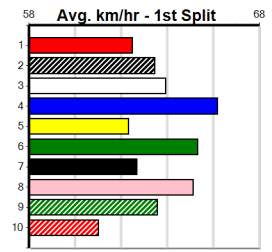

Sale
11
8:59PM
(VIC time)

IAN CARTER BUILDER

Distance: 435m, Race Type: Grade 5, Total Prizemoney: $2,925
1st: $1,950, 2nd: $600, 3rd: $300, 4th: $75

BLACK LICORICE (4) sizzled around Bendigo last time and he should find the top soon after box rise. DR. QUEENIE (7) can be hit or miss early but she does carve out quick sectionals when in the clear. SANTORINI BALE (8) has the engine

Watchdog Tips: **4** **7** **8** **1** **Bet:** **Win 4**

1

SAND DUNES [5] **Solid record here, has the good draw, respect** **$6.50**
BD Bitch Aug-22 Sire: ORSON ALLEN Dam: DAVA SUPREME Trainer: Chris Johannsen (Devon Meadow)
Owner(s): C Johannsen
Winning Distances: < 300m (0) 300 - 399m (0) 400 - 499m (4) 500 - 599m (0) 600 - 699m (0) > 700m (0)
Winning Weights: 29.5(1) 29.6(1) 29.8(1) 30.0(1)
2nd (1) 29.9 435 SLE R10 24-Nov-24 24.43 24.22 0.75L MYALL SANDY (24.39) M/222 . . . . 5.22 $14.10 X45
2nd (5) 30.0 435 SLE R12 01-Dec-24 24.63 24.25 1.25L ZIPPING MUFASA (24.55) M/122 . . . . 5.23 $4.50 X45
2nd (8) 30.1 435 SLE R3 08-Dec-24 24.52 24.13 2.00L BARRETOS (24.40) M/632 . . . . 5.38 $8.10 RWH
F (5) 30.3 435 SLE R4 15-Dec-24 0.00 24.27 . . . . FLYING HELLCAT (24.27) Q/5 . . . . SW 5.38 $19.50 RWF
5th (8) 30.7 435 SLE R9 29-Dec-24 24.91 24.09 3.00L LOVELY LAINEY (24.70) M/457 . . . . 5.27 $5.20 5
6th (7) 30.9 435 SLE R9 05-Jan-25 25.56 24.30 16.00 LADY JULIA (24.45) M/886 . . . . VO 5.47 $9.00 5
5th (2) 30.8 515 SAP R5 20-Jan-25 30.40 29.40 9.50L PAW LARRY (29.75) M/6555 . . . . 5.32 $7.90 5NP
2nd (8) 30.7 435 SLE R10 24-Jan-25 24.84 24.22 6.00L RIBERO (24.45) S/333 . . . . 5.33 $3.30 5
Last 3 wins NOT included above
1st (3) 29.8 435 SLE R3 18-Sep-24 24.78 24.68 1.25L TILLY GIRL (24.87) M/111 . . . . 5.33 $2.70 T3-7
1st (7) 29.6 435 SLE R4 22-Sep-24 24.69 24.32 3.00L PAW MANTRA (24.88) M/221 . . . . SW 5.31 $7.10 6G
1st (7) 30.0 435 SLE R7 03-Nov-24 24.48 24.26 2.25L BETSIE BALE (24.63) M/111 . . . . 5.29 $3.60 5

Box History

Bx	1st	2nd	3rd	4th	5th	6th	7th	8th
1	1	2	1					
2				1	1			
3	1	2		1				1
4	1					1		
5		1	1					2
6						1		1
7	2	1	1	1	2	2	2	2
8		4			1			

Prize Best Starts Trk/Dts APM

Prize	$12860.00
Best Starts	24.43(1)-24/11/24
Trk/Dts	32-4-11-0
APM	21-3-8-0
	5889