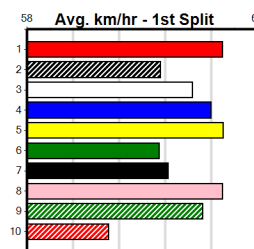

Sale
10
8:37PM
(VIC time)

CABINET CONNECTIONS

Distance: 435m, Race Type: Grade 5, Total Prizemoney: $2,925
1st: $1,950, 2nd: $600, 3rd: $300, 4th: $75

HOLDEN BALE (6) had little luck when resuming from a spell at Geelong and he is expected to make amends. RUBY'S SHOW (1) has been placed in both runs here and she is drawn to lead for a long way. TOP KADE (8) has solid claims

Watchdog Tips: **6** **1** **8** **3** **Bet:** **Win 6**

1

RUBY'S SHOW [5] **Consistent type, drawn to lead, main danger** **$4.00**
BK Bitch **Oct-22** **Sire: FERAL FRANKY** **Dam: HAPPY RUBY** **Trainer: Daniel Gibbons (Avalon)**
Owner(s): T Sinnott
Winning Distances: < 300m (0) 300 - 399m (2) 400 - 499m (3) 500 - 599m (0) 600 - 699m (0) > 700m (0)
Winning Weights: 26.0(1) 26.9(1) 27.2(1) 27.3(1) 27.4(1)

1st	2nd	3rd	4th	5th	6th	7th	8th
1st (1) 27.2 450 WBL R6 28-Nov-24 25.46 24.99 1.00L IMPEL (25.53) Q/111 . . . . . 6.52 $12.50 5							
3rd (2) 27.1 390 WBL R10 04-Dec-24 22.37 22.03 4.25L NATALIE BALE (22.08) M/54 . . . . . 8.65 $4.90 X45							
7th (1) 27.4 450 BAL R6 11-Dec-24 25.68 24.92 11.00 AEROPLANE MODE (24.92) M/344 . . . . . 6.63 $17.60 5							
3rd (7) 26.9 435 SLE R11 20-Dec-24 24.81 24.11 4.25L VALENCIA JIM (24.52) M/333 . . . . . 5.32 $5.30 5							
2nd (8) 26.8 425 BEN R11 27-Dec-24 24.33 23.73 3.75L CAROLYN'S JOY (24.06) M/322 . . . SW . 6.57 $4.60 5							
3rd (4) 27.5 435 SLE R9 05-Jan-25 25.13 24.30 10.00 LADY JULIA (24.45) M/754 . . . . . 5.40 $5.40 5							
7th (1) 27.2 400 GEL R12 14-Jan-25 23.65 22.48 17.00 EXTRADITED (22.48) M/87 . . . . . 8.64 $17.50 5							
3rd (3) 26.6 400 GEL R5 24-Jan-25 22.78 22.24 2.00L LEAP OF FAITH (22.64) M/42 . . . . . 8.43 $17.50 5							

Last 3 wins NOT included above

1st (3) 26.9 400 GEL R11 20-Sep-24 23.10 22.35 1.5L ESSENCE (23.20) Q/11 . . . . . 8.58 $14.90 X67H
1st (6) 27.3 390 BAL R3 23-Oct-24 22.50 21.71 3.25L TINKER BRUCE (22.72) Q/11 . . . . . 8.30 $2.70 RW
1st (5) 27.4 410 HOR R11 19-Nov-24 23.35 23.16 2.75L BLUE TICK NELSON (23.53) M/11 . . . SW . 10.31 $3.50 5

Box History

Bx	1st	2nd	3rd	4th	5th	6th	7th	8th
1	1							3
2			1		1			
3	1	1	2	1				
4		2	1					
5	1					1	1	
6	2							1
7			1					
8		1					1	

Prize Best Starts Trk/Dts APM $13435.00 24.81(7)-20/12/24 24-5-4-5 2-0-0-2 7642