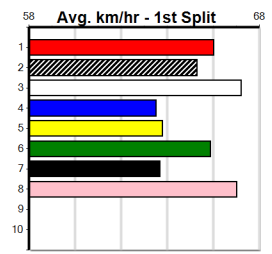

Sale
7
7:43PM
(VIC time)

ACCELL ANIMAL THERAPY - VIC

Distance: 435m, Race Type: Free For All, Total Prizemoney: $3,360
1st: $2,250, 2nd: $690, 3rd: $345, 4th: $75

DR. ASHER (2) owns a scorching 24.07 PB here and he just needs a clear crack at them mid race.
DR. YANNICK (1) has been dominant in his past three and he is drawn to lead for a long way. DR. UNITED (4) loves this circuit

Watchdog Tips: **2** **1** **4** **8** **Bet:** Box Quinella 1,2,4 ($10 for 333.33%)

1

DR. YANNICK [2] **Won three on the spin, drawn to lead, danger** **$4.60**
BK Dog Jan-22 Sire: BERNARDO Dam: SWEET DEMI Trainer: Marcus McMahon (Giffard West)
Owner(s): J McMahon
Winning Distances: < 300m (0) 300 - 399m (1) 400 - 499m (8) 500 - 599m (0) 600 - 699m (0) > 700m (0)
Winning Weights: 28.6(1) 28.8(1) 29.2(3) 29.3(1) 29.6(1) 29.9(1) 30.3(1)
2nd (3) 30.4 400 WGL R4 06-Sep-24 22.60 22.54 1.00L HUNTER FRED (22.54) M/22 . . . . . 8.26 $3.60 X45
7th (6) 29.6 435 SLE R11 01-Dec-24 24.78 24.25 6.00L ASTON CORLEONE (24.38) M/435 . . . . . 5.35 $13.60 FFA
3rd (8) 30.0 435 SLE R10 08-Dec-24 24.48 24.13 4.25L BLAZING DINO (24.20) M/112 . . . . . 5.13 $4.00 5
5th (8) 29.9 435 SLE R9 15-Dec-24 24.67 24.27 5.50L BETTER LIGHT UP (24.29) M/234 . . . . . 5.25 $1.90 5
3rd (3) 29.9 435 SLE R5 22-Dec-24 24.53 24.14 6.00L MY NAME'S EDEN (24.14) M/233 . . . . . 5.18 $3.30 X45
1st (6) 29.9 435 SLE R10 05-Jan-25 24.33 24.30 6.00L SANTORINI BALE (24.75) M/111 . . . . . 5.18 $1.80 5
1st (1) 29.6 435 SLE R4 12-Jan-25 24.26 24.26 1.5L WINKING WILLIE (24.36) Q/111 . . . . . 5.15 $6.50 FFA
1st (8) 29.2 435 SLE R6 24-Jan-25 24.27 24.22 5.00L DR. ASHER (24.62) M/111 . . . . . 5.19 $5.30 FFA
Last 3 wins NOT included above
1st (3) 29.2 435 SLE R9 17-Mar-24 24.45 24.32 2.00L AUDACIOUS LIVVY (24.58) M/111 . . . . . 5.25 $4.70 5
1st (2) 29.2 460 WGL R4 16-Apr-24 26.15 25.63 1.75L HIS SPECIAL (26.26) M/221 . . . . . 6.63 $3.10 5
1st (1) 30.3 300 HVL R1 01-Sep-24 16.63 16.40 0.50L RAPIDFIRE GIRL (16.66) S/6 . . . . . 4.05 $6.10 X45

Box History

Bx	1st	2nd	3rd	4th	5th	6th	7th	8th
1	2							
2	2	1	1					
3	2	1	1	1				
4	1		1					1
5						2		
6	1			3				1
7		1			1			1
8	1	2	1	2	2			1

Prize Best $23205.00
Starts 24.26(1)-12/1/25
Trk/Dts 32-9-5-4
APM 15-6-2-3 10474