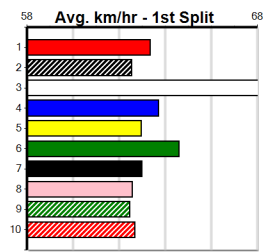

Sale
2
6:06PM
(VIC time)

RANFORD'S FAMILY BUTCHER

Distance: 435m, Race Type: Mixed 6/7, Total Prizemoney: $2,925
1st: $1,950, 2nd: $600, 3rd: $300, 4th: $75

LAMBRICK ROAD (3) has been simply brilliant in her two runs at Warragul to date and she will prove hard to reel in again. OMEGA PENNIE (1) was a strong 24.94 debut winner here and she will be even better for the run. DERMOTT ROSE (8) has solid claims

Watchdog Tips: **3** **1** **8** **7** **Bet:** **Win 3**

1

OMEGA PENNIE [7] **$4.60**

BD Bitch Feb-23 **Strong debut winner, well drawn, danger**

Sire: FERAL FRANKY Dam: PANKHURST **Trainer: Barry Harper (Longford)**

Owner(s): B Harper

Winning Distances: < 300m (0) 300 - 399m (0) 400 - 499m (1) 500 - 599m (0) 600 - 699m (0) > 700m (0)

Winning Weights: 28.3(1)

1st	2nd	3rd	4th	5th	6th	7th	8th	9th	10th	11th	12th	13th	14th	15th	16th	17th	18th	19th	20th			
1st (5)	28.3	435	SLE	R1	24-Jan-25	24.94	24.22	0.50L	LAKEVIEW JUDE (24.97)	M/222										5.29	$4.70	M

Last 3 wins NOT included above

Bx	1st	2nd	3rd	4th	5th	6th	7th	8th
1								
2								
3								
4								
5	1							
6								
7								
8								

Prize Best	$1680.00
Starts	24.94(5)-24/1/25
Trk/Dts	1-1-0-0
APM	1-1-0-0
APM	1680

2

DR. KATARINA [6] **$16.00**

BEED Bitch Feb-21 **Poor strike rate, needs to lead, tough ask**

Sire: FERNANDO BALE Dam: DR. MINO **Trainer: Emily McMahon (Giffard West)**

Owner(s): DOCTORS KENNELS (SYN), J McMahon, J Gill

Winning Distances: < 300m (0) 300 - 399m (1) 400 - 499m (1) 500 - 599m (0) 600 - 699m (0) > 700m (0)

Winning Weights: 24.2(1) 24.3(1)

2nd	3rd	4th	5th	6th	7th	8th	9th	10th	11th	12th	13th	14th	15th	16th	17th	18th	19th	20th			
2nd (2)	24.3	435	SLE	R10	30-Oct-24	25.12	24.81	2.00L	ROLLING COAL (25.00)	Q/322									5.33	$1.90	X67
7th (6)	23.9	435	SLE	R3	03-Nov-24	25.25	24.26	9.50L	DR. YELLOWSTONE (24.61)	M/245									5.27	$60.40	X67
7th (5)	24.0	435	SLE	R10	10-Nov-24	25.28	24.30	13.00	ROYAL PRIDE (24.44)	M/556									5.44	$78.40	X67H
8th (3)	24.0	435	SLE	R9	22-Dec-24	25.24	24.14	6.50L	WARRIOR JACK (24.82)	S/112									5.26	$111.70	6G
6th (7)	24.5	435	SLE	R9	01-Jan-25	25.47	24.63	3.5L	DR. DUCKY (25.23)	M/756									5.46	$6.80	T3-6
3rd (2)	24.2	435	SLE	R10	08-Jan-25	25.26	24.66	7.50L	ARCHER EIGHT (24.75)	M/233									5.25	$9.50	6G
2nd (3)	24.0	435	SLE	R7	15-Jan-25	25.19	24.57	2.25L	JOCELYN WILL DO (25.04)	Q/111									5.28	$7.00	T3-6
3rd (5)	24.6	435	SLE	R3	26-Jan-25	25.05	24.31	1.00L	WITCH OF NOVA (24.99)	M/222									5.34	$26.30	X67

Last 3 wins NOT included above

1st	2nd	3rd	4th	5th	6th	7th	8th	9th	10th	11th	12th	13th	14th	15th	16th	17th	18th	19th	20th			
1st (2)	24.3	435	SLE	R1	14-Jan-24	25.04	24.33	2.75L	ARCHER TWO (25.23)	M/111										5.32	$14.10	M
1st (6)	24.2	395	TRA	R9	29-Jan-24	22.35	22.06	2.50L	HARRY THE HOOD (22.52)	M/211										3.78	$4.10	T3-7

Bx	1st	2nd	3rd	4th	5th	6th	7th	8th
1								
2	1	1	1	1	1			1
3		1				1		1
4				1				1
5			2			1		1
6	1		1					1
7				1		1		1
8			1		1			1

Prize Best	$4775.00
Starts	25.04(2)-14/1/24
Trk/Dts	23-2-2-5
APM	19-1-2-4
APM	1147

3

LAMBRICK ROAD [7] **$1.90**

BD Bitch Jun-23 **Brilliant in her two runs to date, go close**

Sire: AUSSIE INFRARED Dam: SHE'S A BLAZIN' **Trainer: Shayne Jarvis (Tvers)**

Owner(s): RSJ RACING (SYN), R Jarvis, S Jarvis

Winning Distances: < 300m (0) 300 - 399m (0) 400 - 499m (1) 500 - 599m (0) 600 - 699m (0) > 700m (0)

Winning Weights: 28.7(1)

2nd	3rd	4th	5th	6th	7th	8th	9th	10th	11th	12th	13th	14th	15th	16th	17th	18th	19th	20th			
2nd (5)	28.9	400	WGL	R3	21-Jan-25	22.45	22.41	0.50L	FADE TO BLACK (22.41)	Q/11									8.27	$2.90	MH
1st (2)	28.7	400	WGL	R2	28-Jan-25	22.67	22.45	3.00L	ARKA AIR (22.87)	Q/11									8.25	$2.80	MF

Last 3 wins NOT included above

Bx	1st	2nd	3rd	4th	5th	6th	7th	8th
1								
2	1							
3								
4								
5		1						
6								
7								
8								

Prize Best	$3470.00
Starts	FSH
Trk/Dts	2-1-1-0
APM	0-0-0-0
APM	2470