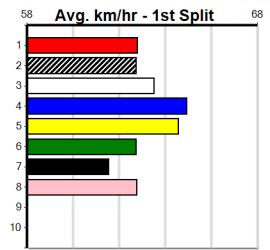

Sale

4

6:39PM

(VIC time)

SPORTSBET HT2 (1-4 WINS)

Distance: 510m, Race Type: Restricted Win Heat, Total Prizemoney: $3,340
1st: $2,230, 2nd: $690, 3rd: $345, 4th: $75

EVOLVE (5) is armed with impressive pace once balanced and she can break up the field through the bend. GO MICKY (4) is better than his past three runs and he just needs a little room early on. HOLLY ROSE (2) may be the value runner

Watchdog Tips: **5** **4** **2** **1** **Bet:** **Win 5**

DR. ZEEKA [6] **Drawn to be prominent throughout, respect** **$4.20**

BD Bitch **Aug-22** **Sire: FERAL FRANKY** **Dam: PAYTON** **Trainer: Kimberley McMahon (Giffard Wes)**

Owner(s): DOCTORS KENNELS (SYN), J McMahon, J Gill

Winning Distances: < 300m (0) 300 - 399m (0) 400 - 499m (2) 500 - 599m (0) 600 - 699m (0) > 700m (0)

Winning Weights: 25.8(1) 26.1(1)

Run	Pos	Dist	Track	Age	Time	Margin	1st/2nd (Time)	PIR	Checked	Comment	WR	Split 1	S/P	Grade
8th	(8)	25.0	510	SLE	R6	01-Dec-24	29.54 28.48	11.00	COSMIC REWARD (28.78)	M/777	.	.	.	9.38 $39.10 RWH
3rd	(1)	25.6	435	SLE	R4	04-Dec-24	24.87 24.43	2.00L	JAIRON BALE (24.75)	Q/133	.	.	.	5.30 $2.40 T3-RW
3rd	(1)	25.6	510	SLE	R4	08-Dec-24	29.14 28.42	3.75L	WARRIOR ETHAN (28.89)	M/222	.	VO	.	9.24 $23.70 X67
5th	(4)	26.3	435	SLE	R2	22-Dec-24	25.03 24.14	9.50L	GOLDEN TOP (24.39)	M/545	.	.	.	5.40 $11.40 T
1st	(1)	26.1	435	SLE	R3	26-Dec-24	24.51 23.93	0.75L	ASTON ALIGHT (24.56)	Q/222	.	SW	.	5.21 $5.40 T
4th	(7)	26.0	435	SLE	R2	05-Jan-25	24.99 24.30	7.50L	MR. THOMAS (24.48)	M/455	.	.	.	5.36 $29.50 6G
3rd	(3)	25.4	510	SLE	R5	12-Jan-25	29.21 28.73	3.25L	ROYAL MAGPIE (28.99)	M/233	.	.	.	9.28 $8.30 X67
6th	(5)	25.9	510	SLE	R5	24-Jan-25	29.37 28.59	3.00L	ROYAL MAGPIE (29.18)	M/223	.	.	.	9.28 $10.10 X67

Last 3 wins NOT included above

Run	Pos	Dist	Track	Age	Time	Margin	1st/2nd (Time)	PIR	Checked	Comment	WR	Split 1	S/P	Grade
1st	(2)	25.8	435	SLE	R2	13-Oct-24	24.78 24.07	2.25L	UNDERCOVER GUY (24.94)	M/221	.	.	.	5.29 $6.80 M

Box History

Bx	1st	2nd	3rd	4th	5th	6th	7th	8th
1	1	2						
2	1							
3			2	1				
4				1	1			
5						1	1	
6								
7			1	1				
8			1					1

Prize Best Starts Trk/Dts APM $5485.00 29.14(1)-8/12/24 15-2-0-6 4-0-0-2 3898