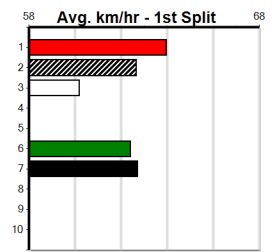

Sale
1
5:44PM
(VIC time)

MAFFRA POLY & PUMPS

Distance: 435m, Race Type: Maiden, Total Prizemoney: $2,535
1st: $1,680, 2nd: $520, 3rd: $260, 4th: $75

The well bred ZINGING HOT (8) is a member of a strong kennel and he is sure to have plenty of support. DAY ME GUAVA (1) showed improvement when placed last time and she is drawn to be prominent throughout. COLLINDA DOUGIE (2) has claims

Watchdog Tips: **8** **1** **2** **7** **Bet:** **Win 8**

Form Box	Wgt	Dist	Track	Date	Time	BON	Margin	1st/2nd (Time)	PIR	Checked	Comment	W/R	Split 1	S/P	Grade	
1	DAY ME GUAVA [M] $4.60															
	WBK Bitch May-23 Sire: NEED MY MONEYNOW Dam: USAIN SPOLLY															
	Owner(s): S Spoljaric Trainer: Steven Spoljaric (Bundalaguah)															
	Winning Distances: < 300m (0) 300 - 399m (0) 400 - 499m (0) 500 - 599m (0) 600 - 699m (0) > 700m (0)															
	Winning Weights:															
	6th (2) 26.4 435 SLE R2 19-Jan-25 25.77 24.33 17.00 WENDY'S JOY (24.58) Q/256 5.29 $21.80 MH															
	3rd (2) 26.3 435 SLE R1 24-Jan-25 24.99 24.22 0.75L OMEGA PENNIE (24.94) Q/111 5.24 $25.20 M															
	Last 3 wins NOT included above															
	Box History															
	<table border="1"> <thead> <tr> <th>Bx</th> <th>1st</th> <th>2nd</th> <th>3rd</th> <th>4th</th> <th>5th</th> <th>6th</th> <th>7th</th> <th>8th</th> </tr> </thead> <tbody> <tr><td>1</td><td></td><td></td><td></td><td></td><td></td><td></td><td></td><td></td></tr> <tr><td>2</td><td></td><td></td><td></td><td></td><td></td><td></td><td></td><td></td></tr> <tr><td>3</td><td></td><td></td><td></td><td></td><td></td><td></td><td></td><td></td></tr> <tr><td>4</td><td></td><td></td><td></td><td></td><td></td><td></td><td></td><td></td></tr> <tr><td>5</td><td></td><td></td><td></td><td></td><td></td><td></td><td></td><td></td></tr> <tr><td>6</td><td></td><td></td><td></td><td></td><td></td><td></td><td></td><td></td></tr> <tr><td>7</td><td></td><td></td><td></td><td></td><td></td><td></td><td></td><td></td></tr> <tr><td>8</td><td></td><td></td><td></td><td></td><td></td><td></td><td></td><td></td></tr> </tbody> </table>															

2	COLLINDA DOUGIE [M] $6.00															
	WBK Dog Feb-23 Sire: TOMMY SHELBY Dam: TRUE COLLINDA															
	Owner(s): S Tyler Trainer: Stephanie Tyler (Boisdale)															
	Winning Distances: < 300m (0) 300 - 399m (0) 400 - 499m (0) 500 - 599m (0) 600 - 699m (0) > 700m (0)															
	Winning Weights:															
	7th (3) 31.6 435 SLE R1 20-Dec-24 25.05 24.11 6.00L ASTON ALIGHT (24.64) M/377 5.31 $23.50 M															
	2nd (1) 31.5 510 SLE R2 26-Dec-24 29.11 28.22 1.00L AMRON TOMMY (29.04) M/222 9.25 $4.10 MH															
	6th (6) 31.8 510 SLE R4 05-Jan-25 29.87 28.88 13.00 COME FIND ME (29.03) M/454 9.34 $19.80 MF															
	4th (1) 31.8 435 SLE R1 15-Jan-25 25.04 24.57 7.00L CHANCE O'LEARY (24.57) Q/244 5.37 $2.50 T3-M															
	2nd (8) 31.2 460 WGL R1 23-Jan-25 26.33 25.75 2.50L IRISH PADDY (26.16) M/322 6.70 $3.60 T3-M															

3	LADY'S MANTLE [M] $10.00															
	BK Bitch Oct-22 Sire: ASTON RUPEE Dam: BESSIE'S DAISY															
	Owner(s): S Stockdale Trainer: Billy Stockdale (Fulham)															
	Winning Distances: < 300m (0) 300 - 399m (0) 400 - 499m (0) 500 - 599m (0) 600 - 699m (0) > 700m (0)															
	Winning Weights:															
	3rd (1) 26.8 435 SLE R2 24-Jan-25 25.29 24.22 4.75L JUMBUK BUBBLES (24.97) M/233 5.45 $5.70 M															
	Last 3 wins NOT included above															
	Box History															
	<table border="1"> <thead> <tr> <th>Bx</th> <th>1st</th> <th>2nd</th> <th>3rd</th> <th>4th</th> <th>5th</th> <th>6th</th> <th>7th</th> <th>8th</th> </tr> </thead> <tbody> <tr><td>1</td><td></td><td></td><td></td><td></td><td></td><td></td><td></td><td></td></tr> <tr><td>2</td><td></td><td></td><td></td><td></td><td></td><td></td><td></td><td></td></tr> <tr><td>3</td><td></td><td></td><td></td><td></td><td></td><td></td><td></td><td></td></tr> <tr><td>4</td><td></td><td></td><td></td><td></td><td></td><td></td><td></td><td></td></tr> <tr><td>5</td><td></td><td></td><td></td><td></td><td></td><td></td><td></td><td></td></tr> <tr><td>6</td><td></td><td></td><td></td><td></td><td></td><td></td><td></td><td></td></tr> <tr><td>7</td><td></td><td></td><td></td><td></td><td></td><td></td><td></td><td></td></tr> <tr><td>8</td><td></td><td></td><td></td><td></td><td></td><td></td><td></td><td></td></tr> </tbody> </table>															

4	SPIGE LADY [M] $99.00															
	BK Bitch May-23 Sire: WALK HARD Dam: BLUEGRASS ICON															
	Owner(s): G Scott-smith Trainer: Geoffrey Scott-smith (Pakenham)															
	Winning Distances: < 300m (0) 300 - 399m (0) 400 - 499m (0) 500 - 599m (0) 600 - 699m (0) > 700m (0)															
	Winning Weights:															
	Last 3 wins NOT included above															
	Box History															
	<table border="1"> <thead> <tr> <th>Bx</th> <th>1st</th> <th>2nd</th> <th>3rd</th> <th>4th</th> <th>5th</th> <th>6th</th> <th>7th</th> <th>8th</th> </tr> </thead> <tbody> <tr><td>1</td><td></td><td></td><td></td><td></td><td></td><td></td><td></td><td></td></tr> <tr><td>2</td><td></td><td></td><td></td><td></td><td></td><td></td><td></td><td></td></tr> <tr><td>3</td><td></td><td></td><td></td><td></td><td></td><td></td><td></td><td></td></tr> <tr><td>4</td><td></td><td></td><td></td><td></td><td></td><td></td><td></td><td></td></tr> <tr><td>5</td><td></td><td></td><td></td><td></td><td></td><td></td><td></td><td></td></tr> <tr><td>6</td><td></td><td></td><td></td><td></td><td></td><td></td><td></td><td></td></tr> <tr><td>7</td><td></td><td></td><td></td><td></td><td></td><td></td><td></td><td></td></tr> <tr><td>8</td><td></td><td></td><td></td><td></td><td></td><td></td><td></td><td></td></tr> </tbody> </table>															

5	PAW XANTIPPE (NSW)[M] $4.60															
	BK Bitch Feb-23 Sire: CHRISTO BALE Dam: WINNIE ALLEN															
	Owner(s): B Wheeler Trainer: Daniel Gibbons (Avalon)															
	Winning Distances: < 300m (0) 300 - 399m (0) 400 - 499m (0) 500 - 599m (0) 600 - 699m (0) > 700m (0)															
	Winning Weights:															
	Last 3 wins NOT included above															
	Box History															
	<table border="1"> <thead> <tr> <th>Bx</th> <th>1st</th> <th>2nd</th> <th>3rd</th> <th>4th</th> <th>5th</th> <th>6th</th> <th>7th</th> <th>8th</th> </tr> </thead> <tbody> <tr><td>1</td><td></td><td></td><td></td><td></td><td></td><td></td><td></td><td></td></tr> <tr><td>2</td><td></td><td></td><td></td><td></td><td></td><td></td><td></td><td></td></tr> <tr><td>3</td><td></td><td></td><td></td><td></td><td></td><td></td><td></td><td></td></tr> <tr><td>4</td><td></td><td></td><td></td><td></td><td></td><td></td><td></td><td></td></tr> <tr><td>5</td><td></td><td></td><td></td><td></td><td></td><td></td><td></td><td></td></tr> <tr><td>6</td><td></td><td></td><td></td><td></td><td></td><td></td><td></td><td></td></tr> <tr><td>7</td><td></td><td></td><td></td><td></td><td></td><td></td><td></td><td></td></tr> <tr><td>8</td><td></td><td></td><td></td><td></td><td></td><td></td><td></td><td></td></tr> </tbody> </table>