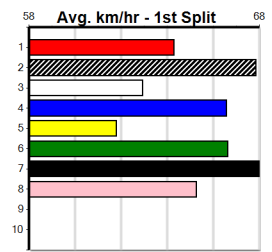

RSN GREY AREAS - WEDNESDAY & FRIDAY

Distance: 640m, Race Type: Mixed 4/5, Total Prizemoney: $4,445
1st: $2,990, 2nd: $920, 3rd: $460, 4th: $75

SHAKE IT OFF (7) has been flying in town of late and she should make light work of this line-up.
DOUBLE DENIM (2) was a strong 36.83 winner here recently and she should be in the mix once
again. GOOD VIBES ONLY (8) won't be too far away

Watchdog Tips: **7** **2** **8** **3** **Bet:**

1	MADALIA ZOOM [5]	Steady record here, draw helps, can run a drum	$12.00
	WBK Dog Nov-20	Sire: BANJO BOY Dam: ZIPPING SCARLET	Trainer: Peter Mckenzie (Tinamba)
	Owner(s): P Mckenzie		
	Winning Distances: < 300m (0) 300 - 399m (0) 400 - 499m (3) 500 - 599m (6) 600 - 699m (0) > 700m (0)		
	Winning Weights: 34.7(1) 34.8(1) 35.3(2) 35.4(1) 35.6(2) 35.7(1) 35.9(1)		
	4th (8) 36.0 640 SLE R9 24-Nov-24 37.03 36.34 10.00 NAVARINO (36.34) M/4555 . . . 6.21 $32.80 S		
	5th (1) 36.0 640 SLE R8 01-Dec-24 37.23 36.46 12.00 RAYA STAR (36.46) M/5455 . . . 6.18 $56.70 S		
	6th (3) 35.3 595 SAN R9 12-Dec-24 34.99 34.27 11.00 TULLY LUNA (34.27) M/4355 . . . 9.45 $59.20 S		
	6th (4) 35.8 640 SLE R6 20-Dec-24 37.23 36.19 12.00 TROOPER TEARS (36.42) M/4355 . . . 6.20 $71.00 SH		
	6th (1) 35.0 640 SLE R8 05-Jan-25 37.22 36.83 5.50L DOUBLE DENIM (36.83) Q/1125 . . . 6.12 $21.40 5		

2	DOUBLE DENIM [4]	Strong 36.83 winner here, danger with luck	$3.40
	BE Bitch Dec-21	Sire: BERNARDO Dam: ON THE RUNWAY	Trainer: Matthew Clark (Briagolong)
	Owner(s): L Smith		
	Winning Distances: < 300m (0) 300 - 399m (0) 400 - 499m (0) 500 - 599m (7) 600 - 699m (1) > 700m (0)		
	Winning Weights: 25.7(2) 26.0(3) 26.1(1) 26.3(1) 26.5(1)		
	7th (2) 26.0 500 BEN R5 08-Nov-24 28.66 28.25 6.00L GO FOR GOLD (28.25) M/568 . . . 6.72 $3.40 5		
	3rd (1) 26.7 680 WGL R8 26-Nov-24 39.53 39.26 3.75L CASHING OUT (39.26) Q/1111 . . . 18.25 $6.50 5		
	2nd (4) 26.5 650 SHP R8 02-Dec-24 37.26 37.21 0.75L HE SHINES (37.21) Q/2222 . . . 17.34 $3.10 5		
	3rd (8) 26.5 660 BAL R7 11-Dec-24 38.27 38.03 3.5L RAYA STAR (38.03) M/3333 . . . SW 12.94 $4.50 X45		
	3rd (1) 26.8 595 SAN R8 19-Dec-24 34.54 34.41 2.00L PAW LOU LOU (34.41) Q/2223 . . . 9.25 $7.50 X45		

3	MY SLICK RICK [4]	Far from disgraced in his past two, keep safe	$8.00
	F Dog Nov-21	Sire: FERAL FRANKY Dam: BELT UP LIBBA	Trainer: Debra Cumes (Drouin West)
	Owner(s): K Towt		
	Winning Distances: < 300m (0) 300 - 399m (2) 400 - 499m (0) 500 - 599m (2) 600 - 699m (1) > 700m (0)		
	Winning Weights: 33.2(2) 33.6(1) 33.9(1) 34.1(1)		
	4th (4) 35.2 515 SAP R11 09-Dec-24 30.05 29.54 4.75L PERFECT SOUL (29.72) M/8444 . . . 5.23 $7.60 5NP		
	3rd (4) 34.9 510 SLE R6 18-Dec-24 29.11 29.05 0.25L SIR NATHAN (29.10) M/643 . . . 9.48 $5.50 T3-5		
	4th (3) 34.4 595 SAP R6 23-Dec-24 34.93 34.02 14.00 CASHING OUT (34.02) M/4443 . . . 9.43 $38.20 RWH		
	7th (7) 34.5 595 SAN R7 02-Jan-25 35.23 34.27 11.00 CASHING OUT (34.27) M/5556 . . . 9.60 $64.00 RWF		
	2nd (6) 34.2 510 SLE R8 08-Jan-25 29.45 29.06 6.00L DUSTY OLD ROAD (29.06) M/532 . . . 9.74 $3.10 5