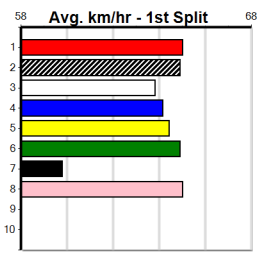

Distance: 510m, Race Type: Restricted Win Heat, Total Prizemoney: \$3,340
 1st: \$2,230, 2nd: \$690, 3rd: \$345, 4th: \$75

MY NAME'S EVELYN (6) has been placed in two of three here and she just needs to step on terms.
 LIBERTY KELTON (5) was a dominant 29.66 Sandown winner and she will be on the pace
 throughout. JUMBUK DAMIEN (8) can come out running