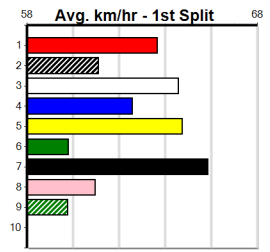

Sale

6

7:17PM

(VIC time)

ED FOUNTAIN REMOVALS

Distance: 510m, Race Type: Mixed 4/5, Total Prizemoney: $3,875
1st: $2,600, 2nd: $800, 3rd: $400, 4th: $75

DR. DYLAN (8) was a brilliant 28.59 winner here last time and a similar performance can see him score again. JOHNSON STREET (4) was far from disgraced here last time and she can settle on the speed. PAW CHEYENNE (1) is drawn to get the breaks

Watchdog Tips: **8** **4** **1** **6** **Bet:** Trifecta 8/1,4,6/1,3,4,6 ($10 - 111.11%)

1

PAW CHEYENNE (NSW)[5] Drawn to be prominent throughout, can threaten **$4.60**

BK Bitch Jul-22 Sire: CHRISTO BALE Dam: DYNA GERTIE Trainer: Robert Camilleri (Lara)

Owner(s): B Wheeler

Winning Distances: < 300m (0) 300 - 399m (0) 400 - 499m (5) 500 - 599m (0) 600 - 699m (0) > 700m (0)

Winning Weights: 27.0(1) 27.2(2) 27.3(1) 27.4(1)

4th (2) 27.0 410 HOR R12 05-Nov-24 23.84 22.93 7.00L SEATS TWO (23.36) M/85 . . . 10.89 $3.50 5

1st (4) 27.0 410 HOR R11 09-Nov-24 23.33 22.98 2.00L BROOMBRAE FRITZ (23.45) M/21 . . . 10.45 $4.00 T3-5

5th (6) 27.2 435 SLE R11 29-Dec-24 25.24 24.09 5.50L VALVE BOUNCE (24.87) M/655 . . . 5.45 $6.50 5

3rd (8) 27.5 435 SLE R12 05-Jan-25 24.79 24.30 1.75L BLACK TYCOON (24.67) M/433 . . . 5.31 $7.20 5

1st (1) 27.4 450 WBL R7 09-Jan-25 25.41 24.90 2.50L HOME TOWN (25.57) M/222 . . . 6.75 $4.90 5

2nd (4) 27.7 425 BEN R9 17-Jan-25 24.20 23.55 0.10L FOUR PIES SAINT (24.19) M/532 . . . 6.64 $4.10 5NP

6th (7) 27.7 410 HOR R9 21-Jan-25 23.65 22.87 6.50L PAW ROXY (23.20) M/66 . . . 10.51 $11.90 5

3rd (8) 27.6 435 SLE R9 26-Jan-25 24.73 24.31 3.75L SPENCER (24.48) S/545 . . . 5.31 $5.10 5

Last 3 wins NOT included above

1st (1) 27.2 435 SLE R2 09-Jun-24 25.13 24.34 2.00L DAINTREE ASTER (25.26) Q/111 . . . 5.39 $7.10 M

1st (6) 27.2 400 GEL R3 22-Jun-24 22.88 22.83 7.00L MY BRO WHO (23.35) M/11 . . . 8.55 $4.00 7

1st (5) 27.3 435 SLE R3 26-Jun-24 24.65 24.20 0.50L ABUNDANT LUMENS (24.67) M/211 . . . SW 5.35 $4.80 6G

Box History

Bx	1st	2nd	3rd	4th	5th	6th	7th	8th
1	2	2						
2				1	1			2
3								
4	1	1					1	
5	1		1		1			
6	1			1	1			
7	1		3	2	2	1		
8					1			

Prize Best Starts Trk/Dts APM $12100.00 FSTD 27-5-4-4 0-0-0-0 5966