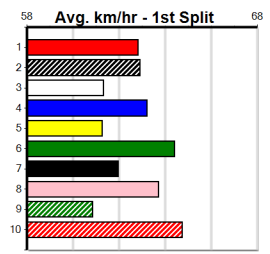

Sale
12
9:18PM
(VIC time)

GIPPSLANDS GOLD 98.3

Distance: 435m, Race Type: Grade 5, Total Prizemoney: $2,925
1st: $1,950, 2nd: $600, 3rd: $300, 4th: $75

PAW KATTIA (8) has been placed in two of four here and she will appreciate the drop in class. HE'S GOT SWAG (1) is racing with confidence and he will be very strong in the run home. DR. DOT (3) can run a cheeky race

Watchdog Tips: **8** **1** **3** **4** **Bet:** Box Quinella 1,3,8 ($10 for 333.33%)

1

HE'S GOT SWAG [5] **Racing with confidence, powerful type, danger** **$3.60**
BK Dog Nov-20 Sire: FERNANDO BALE Dam: DREAMY EYES Trainer: Kate Gorman (Tanjil South)
Owner(s): R Kenworthy
Winning Distances: < 300m (0) 300 - 399m (3) 400 - 499m (5) 500 - 599m (1) 600 - 699m (0) > 700m (0)
Winning Weights: 29.2(1) 29.5(1) 29.7(1) 30.0(1) 30.1(1) 30.3(2) 30.4(1) 30.5(1)

Box	1st	2nd	3rd	4th	5th	6th	7th	8th
1	2	4	3	2	1	1		
2	3	4	1	2	2			
3	2	2		3	1	2	1	
4	1	2	2	1	2	1		
5	2	2	3	1	2	1		
6	1	4	2	1	3			
7	1	2	1		2			
8		4	2	5	2		1	2

Prize Best Starts Trk/Dts APM: $37290.00 FSH 91-9-19-16 0-0-0-0 8520

2

DR. ERICA [5] **Solid record here but down on best form, place** **$8.00**
BK Bitch Jan-22 Sire: BERNARDO Dam: SWEET DEMI Trainer: Judith McMahon (Darriman)
Owner(s): DOCTORS KENNELS (SYN), J McMahon, J Gill
Winning Distances: < 300m (0) 300 - 399m (1) 400 - 499m (3) 500 - 599m (0) 600 - 699m (0) > 700m (0)
Winning Weights: 24.3(1) 24.4(2) 24.5(1)

Box	1st	2nd	3rd	4th	5th	6th	7th	8th
1	1	1	1	1	1			
2	1	1	1	1	1	2		
3								1
4				1	2			
5	1		4		1		2	
6		2		1	1	1		
7	1	1	1	1	1		2	
8	1	1	1	1	1			

Prize Best Starts Trk/Dts APM: $12225.63 24.60(8)-26/5/24 36-4-5-8 27-3-4-7 3957

3

DR. DOT [5] **Solidly placed in her past four, can threaten** **$7.50**
BK Bitch May-20 Sire: BERNARDO Dam: DR. JEZABEL Trainer: Emily McMahon (Giffard West)
Owner(s): DOCTORS KENNELS (SYN), J McMahon, J Gill
Winning Distances: < 300m (0) 300 - 399m (3) 400 - 499m (5) 500 - 599m (0) 600 - 699m (0) > 700m (0)
Winning Weights: 24.1(1) 24.2(1) 24.4(1) 24.7(1) 25.1(2) 25.2(1) 25.7(1)

Box	1st	2nd	3rd	4th	5th	6th	7th	8th
1	3	2	2	3	1			
2	1	2	1	1	1	4	1	
3	1	2	1	1	1	1	1	
4	1	1	3	2		2	1	
5	1	1	3		3	3	1	
6	1	1	1	1	1	1		
7	2	3	3	1	1	2		
8		2	5	1	2	1	1	

Prize Best Starts Trk/Dts APM: $27025.00 24.37(8)-11/2/24 77-8-11-15 29-4-4-7 5022

4

MICK SAYS SO [5] **Tough draw but has good muster, keep safe** **$6.00**
BK Dog Aug-20 Sire: ORSON ALLEN Dam: ZIPPY ZURI Trainer: Sean Lithgow (Devon Meadows)
Owner(s): At The Nugget (SYN), T Welsh, D Fagan
Winning Distances: < 300m (0) 300 - 399m (9) 400 - 499m (7) 500 - 599m (0) 600 - 699m (0) > 700m (0)
Winning Weights: 29.8(1) 30.0(1) 30.1(1) 30.5(1) 30.6(1) 30.7(4) 30.8(1) 30.9(1) 31.0(1) 31.1(2) 31.3(1) 31.5(1)

Box	1st	2nd	3rd	4th	5th	6th	7th	8th
1	5		2	1	1		2	1
2		1	1	1	1	4		
3	4	1	2	1	3	1	1	2
4	1		4		2	3	2	1
5	2	4	2	1	4	2		
6		1	2		1	1		
7	4	2	1	1				
8		2	4		1	2	3	2

Prize Best Starts Trk/Dts APM: $35030.00 24.69(1)-15/12/24 88-16-11-16 11-0-0-4 10021

5

DR. GILLIAN [5] **Soundly beaten of late, tough draw, tested** **$16.00**
BK Bitch Jan-22 Sire: BERNARDO Dam: SWEET DEMI Trainer: Kimberley McMahon (Giffard Wes)
Owner(s): DOCTORS KENNELS (SYN), J McMahon, J Gill
Winning Distances: < 300m (0) 300 - 399m (0) 400 - 499m (3) 500 - 599m (1) 600 - 699m (0) > 700m (0)
Winning Weights: 24.4(1) 24.7(1) 25.0(2)

Box	1st	2nd	3rd	4th	5th	6th	7th	8th
1	1	1		1	1			
2	1	1			1	1		
3	1		2	1	1	1		
4		1		1	1			
5	1							1
6					1			
7			1		1	1		
8							1	

Prize Best Starts Trk/Dts APM: $9870.00 24.47(4)-20/10/24 23-4-2-3 16-3-2-1 3802