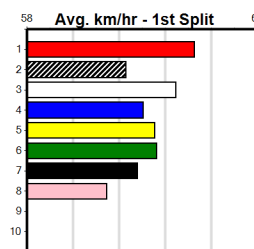

Sale

3

6:22PM

(VIC time)

SPORTSBET HT1 (1-4 WINS)

Distance: 510m, Race Type: Restricted Win Heat, Total Prizemoney: $3,340
1st: $2,230, 2nd: $690, 3rd: $345, 4th: $75

DR. REESE (3) can be hard to follow but she does have a fair bit on these class and talent wise.
DUNDEE DIXIE (5) has been racing in consistent style and she can work into the mix mid race.
GALLOPING RED (1) has the good draw.

Watchdog Tips: **3** **5** **1** **2** **Bet:** Box Quinella 1,3,5 ($10 for 333.33%)

1 GALLOPING RED [5] **Drawn to be prominent throughout, big threat** **$4.60**

RF Dog Sep-22 Sire: BERNARDO Dam: IN ORBIT Trainer: Robert Conway (Bunyip)

Owner(s): R Conway

Winning Distances: < 300m (0) 300 - 399m (0) 400 - 499m (1) 500 - 599m (2) 600 - 699m (0) > 700m (0)

Winning Weights: 29.0(1) 29.5(1) 30.4(1)

1st	2nd	3rd	4th	5th	6th	7th	8th					
1st (3)	30.4	460	WGL	R7	05-Dec-24	25.97	25.97	0.75L BLINKED (26.01)	Q/111	6.53	$3.40	X67
3rd (3)	30.2	515	SAP	R12	09-Dec-24	30.22	29.54	1.00L OUR JOJO (30.17)	M/4333	5.17	$4.30	5NP
5th (6)	30.8	525	MEP	R12	18-Dec-24	30.68	29.94	11.00 CHEAP RED WINE (29.94)	M/5555	5.24	$40.10	5H
7th (3)	30.8	515	SAP	R12	23-Dec-24	30.59	29.71	11.00 KENZIE KID (29.86)	M/3677	5.17	$4.70	5
6th (4)	30.8	515	SAN	R3	26-Dec-24	30.38	28.94	7.00L TARGET RANGE (29.89)	M/5766	5.26	$5.20	5
4th (2)	31.3	595	SAN	R4	09-Jan-25	35.03	34.01	14.00 PAW QUINBY (34.07)	M/4444	9.35	$26.80	5
8th (7)	31.5	460	WGL	R7	17-Jan-25	26.94	25.49	17.00 AUDACIOUS PADDY (25.77)	M/688	6.71	$14.30	5
6th (6)	31.5	525	MEA	R12	25-Jan-25	30.97	29.76	7.00L JAZZY BELLE (30.49)	M/4456	5.28	$19.80	5

Last 3 wins NOT included above

1st (2)	29.0	515	SAP	R1	12-Aug-24	29.94	29.27	1.00L VISTA CADMIUM (30.00)	Q/1111	5.16	$6.70	M
1st (2)	29.5	515	SAP	R7	21-Oct-24	29.84	29.38	2.00L RHUBARB (29.97)	M/2111	5.18	$6.30	X67

Box History

Bx	1st	2nd	3rd	4th	5th	6th	7th	8th
1				1	1			
2	2			1	1	1		
3	1		1				2	
4					1	1	1	
5			1					1
6				1	1	2		
7		2	1			1	1	1
8				1	1			

Prize Best Starts Trk/Dts APM: $9375.00, 29.46(7)-4/8/24, 30-3-2-4, 2-0-1-0, 4650

2 STORMY SECRET [5] **Strong Warragul winner, good muster, respect** **$6.50**

BK Dog Sep-22 Sire: AUSSIE SECRET Dam: DYNA SARAH Trainer: Bryan Sykes (Beaconsfield Upper)

Owner(s): L Bean

Winning Distances: < 300m (0) 300 - 399m (0) 400 - 499m (3) 500 - 599m (0) 600 - 699m (0) > 700m (0)

Winning Weights: 29.6(1) 30.4(1) 31.3(1)

1st	2nd	3rd	4th	5th	6th	7th	8th					
1st (5)	29.6	400	WGL	R9	03-Oct-24	22.97	22.58	2.00L ASTONISHING LADY (23.11)	M/11	8.50	$2.60	T3-7
5th (3)	29.5	435	SLE	R9	09-Oct-24	25.18	24.13	8.50L MAKE IT POP (24.61)	M/444	5.44	$7.60	X67
3rd (1)	29.9	435	SLE	R5	16-Oct-24	25.17	24.34	6.00L SOMERTON KAREN (24.78)	M/545	5.44	$5.70	6G
7th (4)	30.3	435	SLE	R2	27-Oct-24	25.40	24.09	9.50L TOMMY THE HOOD (24.75)	M/577	5.28	$11.30	X67
5th (1)	31.5	390	BAL	R11	30-Dec-24	22.68	22.30	5.00L PAW WAITARA (22.33)	S/54	8.66	$3.60	T3-6
6th (3)	31.5	400	GEL	R2	03-Jan-25	23.65	22.38	13.00 HONEY BUNNY (22.80)	S/66	8.93	$36.70	X67
1st (1)	31.3	460	WGL	R7	23-Jan-25	26.20	25.75	1.5L ASTON EMBER (26.30)	M/332	6.66	$6.30	T3-RW
5th (5)	31.2	460	WGL	R7	28-Jan-25	26.32	25.88	5.00L BRUCE'S SHOUT (25.98)	M/654	6.77	$37.20	5

Last 3 wins NOT included above

1st (7)	30.4	435	SLE	R1	17-Jul-24	25.05	24.54	2.00L I'M A TREASURE (25.19)	S/511	5.38	$7.50	M

Box History

Bx	1st	2nd	3rd	4th	5th	6th	7th	8th
1	1		1		1			
2								
3				1	1	1		
4								1
5	1				1	1		
6		1				1		
7	1			1				
8								

Prize Best Starts Trk/Dts APM: $4730.00, FSTD, 14-3-1-1, 0-0-0-0, 2281