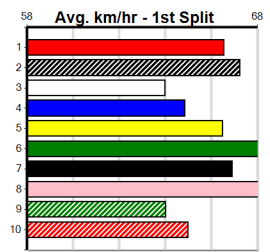

GORSKI ENGINEERING

Distance: 350m, Race Type: Grade 5, Total Prizemoney: $2,925
1st: $1,950, 2nd: $600, 3rd: $300, 4th: $75

Watchdog Tips:

Bet:

Table with columns: Form Box, Wgt, Dist, Track, Date, Time, BON, Margin, 1st/2nd (Time), PIR, Checked, Comment, W/R, Split 1, S/P, Grade

THORKILDSEN [5]
BK Dog Jan-23 Sire: ASTON RUPEE Dam: SHOES MISTRESS
Owner(s): L Smith
Trainer: Luke Smith (Drouin)
Winning Distances: < 300m (0) 300 - 399m (0) 400 - 499m (3) 500 - 599m (4) 600 - 699m (0) > 700m (0)
Winning Weights: 29.8(1) 29.9(1) 30.1(1) 30.3(2) 30.5(1) 30.6(1)
Race results table with columns: Rank, Box, Wgt, Dist, Track, Date, Time, BON, Margin, 1st/2nd (Time), PIR, Checked, Comment, W/R, Split 1, S/P, Grade

Box History table for THORKILDSEN
Prize Best Starts Trk/Dts APM

BAMERA (NSW)[5]
RBD Dog May-22 Sire: WOW Dam: LET'S WIN MEISHA
Owner(s): Family Business (SYN), K Reid, G Reid, T Reid
Trainer: Terrence Reid (Yuroke)
Winning Distances: < 300m (0) 300 - 399m (8) 400 - 499m (1) 500 - 599m (0) 600 - 699m (0) > 700m (0)
Winning Weights: 34.3(1) 34.5(2) 34.6(1) 34.9(2) 35.3(1) 35.4(1) 35.6(1)
Race results table with columns: Rank, Box, Wgt, Dist, Track, Date, Time, BON, Margin, 1st/2nd (Time), PIR, Checked, Comment, W/R, Split 1, S/P, Grade

Box History table for BAMERA
Prize Best Starts Trk/Dts APM

MIGHTY HERCULES [5]
RF Dog Feb-21 Sire: BERNARDO Dam: MIGHTY MATILDA
Owner(s): J Brown
Trainer: John Brown (Nyora)
ENG WGL 2025-01-31
Winning Distances: < 300m (0) 300 - 399m (2) 400 - 499m (5) 500 - 599m (1) 600 - 699m (0) > 700m (0)
Winning Weights: 37.8(1) 38.2(2) 38.3(1) 38.5(1) 38.8(1) 38.9(1) 40.4(1)
Race results table with columns: Rank, Box, Wgt, Dist, Track, Date, Time, BON, Margin, 1st/2nd (Time), PIR, Checked, Comment, W/R, Split 1, S/P, Grade

Box History table for MIGHTY HERCULES
Prize Best Starts Trk/Dts APM

VINNIE'S CAMEL [5]
DKBD Dog Nov-21 Sire: FERNANDO BALE Dam: UNTIL DAWN
Owner(s): J Daffy
Trainer: Vincent Daffy (Eumemmerring)
Winning Distances: < 300m (0) 300 - 399m (1) 400 - 499m (2) 500 - 599m (0) 600 - 699m (0) > 700m (0)
Winning Weights: 27.1(1) 28.3(1) 29.2(1)
Race results table with columns: Rank, Box, Wgt, Dist, Track, Date, Time, BON, Margin, 1st/2nd (Time), PIR, Checked, Comment, W/R, Split 1, S/P, Grade

Box History table for VINNIE'S CAMEL
Prize Best Starts Trk/Dts APM

SURF'S UP [5]
BE Dog Sep-21 Sire: FERNANDO BALE Dam: AMELIA CHRISTA
Owner(s): R Moore
Trainer: Christian Schmidt (Devon Meado)
Winning Distances: < 300m (0) 300 - 399m (0) 400 - 499m (4) 500 - 599m (2) 600 - 699m (0) > 700m (0)
Winning Weights: 31.9(1) 32.1(1) 32.2(2) 32.6(1) 32.8(1)
Race results table with columns: Rank, Box, Wgt, Dist, Track, Date, Time, BON, Margin, 1st/2nd (Time), PIR, Checked, Comment, W/R, Split 1, S/P, Grade

Box History table for SURF'S UP
Prize Best Starts Trk/Dts APM