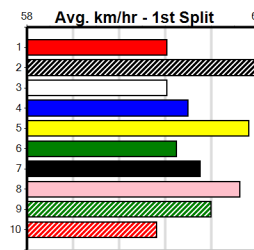

CENTRAL SCAFFOLDS DAMSELS DASH

4

10:25AM

(VIC time)

Distance: 350m, Race Type: Grade 5, Total Prizemoney: $2,925
1st: $1,950, 2nd: $600, 3rd: $300, 4th: $75

Watchdog Tips:

Bet:

Form Box	Wgt	Dist	Track	Date	Time	BON	Margin	1st/2nd (Time)	PIR	Checked	Comment	WR	Split 1	S/P	Grade

1 SAILAWAY GIN [5]

BK Bitch Aug-22 Sire: ASTON DEE BEE Dam: SAILAWAY JACKIE
Owner(s): AS TIME GOES BY (SYN), J D'altorio, R Francis, G Barbara, E Barbara Trainer: Rohan Gladman (Delacombe)
Winning Distances: < 300m (0) 300 - 399m (4) 400 - 499m (0) 500 - 599m (0) 600 - 699m (0) > 700m (0)
Winning Weights: 26.3(1) 27.0(1) 27.2(1) 27.5(1)

2nd (8)	27.9	350	HVL	R6	17-Nov-24	19.59	19.04	0.10L SHIMA STRIPE (19.58)	Q/1	.	.	.	6.49	$3.20	5
3rd (8)	28.4	350	HVL	R6	24-Nov-24	19.43	19.03	2.25L READY TO STING (19.28)	Q/1	.	.	.	6.40	$8.30	5
8th (5)	28.6	300	HVL	R11	01-Dec-24	16.96	16.23	7.00L CHEAP RED WINE (16.48)	M/6	.	.	.	4.04	$12.80	FFA
2nd (6)	28.3	350	HVL	R4	08-Dec-24	19.46	18.90	1.00L NOVEMBER RAIN (19.41)	M/1	.	.	V14	6.43	$9.70	5
3rd (8)	28.1	350	HVL	R6	22-Dec-24	19.51	19.02	1.25L IMANI (19.43)	M/1	.	.	.	6.44	$12.70	5
3rd (7)	28.3	350	HVL	R11	29-Dec-24	19.69	19.12	5.50L GOT FLAIR (19.34)	M/2	.	.	.	6.61	$3.10	RWH
2nd (6)	28.2	350	HVL	R6	05-Jan-25	19.19	19.08	1.00L TALK IS CHEAP (19.14)	M/1	.	.	.	6.42	$27.50	RWF
2nd (4)	27.4	350	HVL	R7	19-Jan-25	19.33	19.09	0.75L HOCUS POCUS (19.29)	M/2	.	.	.	6.50	$2.00	5

Last 3 wins NOT included above

1st (1)	27.2	390	BAL	R3	28-Jul-24	22.75	22.75	4.50L WISDOM BALE (23.06)	Q/11	.	.	.	8.42	$2.90	T3-7
1st (6)	26.3	300	HVL	R4	04-Oct-24	16.84	16.70	3.00L PAW GLORY (17.05)	Q/1	.	.	.	3.90	$5.70	T3-RW
1st (6)	27.0	300	HVL	R11	20-Oct-24	16.83	16.76	2.25L POSH PAWS (16.97)	Q/1	.	.	.	3.85	$11.20	5

Box History

Bx	1st	2nd	3rd	4th	5th	6th	7th	8th
1	1							
2		1			1			
3			1					
4		2				1		
5			1					2
6	3	3						
7				2				
8		1	2					

Prize Best Starts Trk/Dts APM $12293.48 19.19(6)-5/1/25 23-4-9-4 9-0-5-3 6559