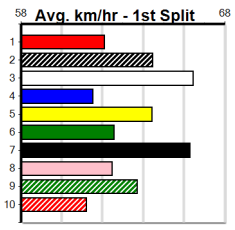

PAUA OF BUDDY AT STUD

Distance: 460m, Race Type: Mixed 6/7, Total Prizemoney: $2,925
1st: $1,950, 2nd: $600, 3rd: $300, 4th: $75

7

8:52PM
(VIC time)

Watchdog Tips: **0 0 0 0** Bet: **0**