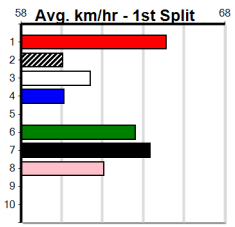

Warragul

SHIMA SHINE AT STUD

Distance: 460m, Race Type: Maiden, Total Prizemoney: $2,535
1st: $1,680, 2nd: $520, 3rd: $260, 4th: $75

4

7:44PM

(VIC time)

Watchdog Tips:

0 0 0 0

Bet:

Form	Box	Weight	Dist	Track	Date	Time	BON	Margin	1st/2nd (Time)	PIR	Checked	Comment	W/R	Split 1	S/P	Grade

1	SPICY LA VIDA [M]															
BE	B	Jul-23	ASTON RUPEE						LAVISH DIAMOND							
Trainer: Rosalie Kerr (Caldermeade)																
3rd	(2)	28.6	400	WGL	R3	21-Jan-25	22.86	22.41	6.50LFADE TO BLACK (22.41)	M/43	.	.	.	8.64	$20.20	MH
6th	(8)	28.6	400	WGL	R2	28-Jan-25	23.27	22.45	9.00LLAMBRICK ROAD (22.67)	M/46	.	.	.	8.44	$50.10	MF
Owner(s): D Kerr																

Winning Boxes							
1	2	3	4	5	6	7	8
Prize							
Best							
Starts							
Trk/Dst							
APM							

2	DARNUM DIXIE [M]															
F	B	Oct-21	BERNARDO						DARNUM DASHER							
Trainer: Peter Handley (Darnum)																
5th	(1)	32.8	460	WGL	R1	28-Jan-25	26.61	25.88	11.00ULTIMATE WARRIOR (25.90)	M/555	.	.	.	6.90	$28.00	M
Owner(s): P Handley																

Winning Boxes							
1	2	3	4	5	6	7	8
Prize							
Best							
Starts							
Trk/Dst							
APM							

3	BLACKFOOT DAISY [M]															
BK	D	Oct-22	ASTON RUPEE						BESSIE'S DAISY							
Trainer: Billy Stockdale (Fulham)																
6th	(8)	29.9	435	SLE	R1	24-Jan-25	25.71	24.22	12.00LOMEGA PENNIE (24.94)	M/687	.	.	.	5.39	$7.40	M
Owner(s): S Stockdale																

Winning Boxes							
1	2	3	4	5	6	7	8
Prize							
Best							
Starts							
Trk/Dst							
APM							

4	RITA STAFF [M]															
BK	B	Oct-22	ASTON RUPEE						BESSIE'S DAISY							
Trainer: Billy Stockdale (Fulham)																
2nd	(3)	27.0	435	SLE	R2	24-Jan-25	25.00	24.22	0.50LJUMBUB BUBBLES (24.97)	M/622	.	.	.	5.49	$11.10	M
4th	(2)	26.8	460	WGL	R1	28-Jan-25	26.35	25.88	6.50ULTIMATE WARRIOR (25.90)	S/444	.	.	.	6.85	$11.70	M
Owner(s): S Stockdale																

Winning Boxes							
1	2	3	4	5	6	7	8
Prize							
Best							
Starts							
Trk/Dst							
APM							

5	DARNUM ROCKET [M]															
BK	B	Sep-22	FERNANDO BALE						DARNUM DASHER							
Trainer: Peter Handley (Darnum)																
Owner(s): P Handley																

Winning Boxes							
1	2	3	4	5	6	7	8
Prize							
Best							
Starts							
Trk/Dst							
APM							

6	LITTLE CHATTER [M]															
BK	B	Feb-23	LOTS OF CHATTER						YOU BUG ME							
Trainer: Graeme Jose (Catani)																
2nd	(6)	25.3	460	WGL	R3	09-Jan-25	26.06	25.74	4.75LEMP TINESS (25.74)	M/222	.	.	.	6.57	$1.90	T3-M
2nd	(1)	25.4	460	WGL	R1	14-Jan-25	26.36	25.78	7.50LINNER VISION (25.85)	Q/123	.	.	.	6.54	$1.50	M
3rd	(7)	25.5	435	SLE	R2	19-Jan-25	25.13	24.33	8.00LWENDY'S JOY (24.58)	M/544	.	.	.	5.45	$3.20	MH
3rd	(7)	25.5	435	SLE	R1	26-Jan-25	24.77	24.31	2.50LWENDY'S JOY (24.61)	Q/333	.	.	.	5.36	$8.60	MF
Owner(s): T Jose																

Winning Boxes							
1	2	3	4	5	6	7	8
Prize							
Best							
Starts							
Trk/Dst							
APM							

7	ASTON NELSON [M]															
BK	D	Apr-23	HOOKED ON SCOTCH						ASTON SUZETTE							
Trainer: Vicki Wisener (Devon Meadows)																
7th	(7)	34.3	450	SHP	R3	21-Oct-24	26.01	25.01	14.00LELITE INTENTION (25.09)	M/336	.	.	.	6.66	$8.70	MH
8th	(8)	34.2	450	SHP	R1	28-Oct-24	26.48	25.13	12.00LTOO COLD (25.65)	S/688	.	.	.	6.72	$2.00	M
4th	(5)	34.0	400	GEL	R1	02-Nov-24	23.49	22.24	11.00LMY BOY PARKER (22.75)	M/87	.	.	.	8.91	$3.60	M
5th	(4)	33.8	450	BAL	R1	13-Nov-24	26.15	25.03	12.00LCRACKERJACK LES (25.38)	M/445	.	.	.	6.76	$6.80	M
Owner(s): R Borda																

Winning Boxes							
1	2	3	4	5	6	7	8
Prize							
Best							
Starts							
Trk/Dst							
APM