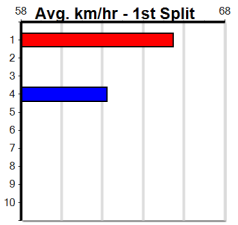

Warragul

G'DAY CHEF CATERERS

Distance: 400m, Race Type: Maiden, Total Prizemoney: $2,535
1st: $1,680, 2nd: $520, 3rd: $260, 4th: $75

3

7:28PM

(VIC time)

Watchdog Tips:

0 0 0 0

Bet:

Form	Box	Weight	Dist	Track	Date	Time	BON	Margin	1st/2nd (Time)	PIR	Checked	Comment	W/R	Split 1	S/P	Grade

1 SHADY LADY [M]	BK	B	Apr-23	FERAL FRANKY	QUEEN KATHLEEN												
Trainer: Matthew Height (Yarragon)																	
3rd (4) 27.8 400 WGL R1 31-Dec-24 23.25 22.38 2.00DOUBLE DAICOS (23.12) Q/22 8.51 $33.70 M																	
Owner(s): M Height																	
<table border="1"> <thead> <tr><th colspan="8">Winning Boxes</th></tr> <tr><th>1</th><th>2</th><th>3</th><th>4</th><th>5</th><th>6</th><th>7</th><th>8</th></tr> </thead> <tbody> <tr><td>Prize</td><td></td><td></td><td></td><td></td><td>$260.00</td><td></td><td></td></tr> <tr><td>Best</td><td></td><td></td><td></td><td></td><td>23.25</td><td></td><td></td></tr> <tr><td>Starts</td><td></td><td></td><td></td><td></td><td>1-0-0-1</td><td></td><td></td></tr> <tr><td>Trk/Dst</td><td></td><td></td><td></td><td></td><td>1-0-0-1</td><td></td><td></td></tr> <tr><td>APM</td><td></td><td></td><td></td><td></td><td>$208</td><td></td><td></td></tr> </tbody> </table>																	

2 JAMS DONUTS [M]	BK	B	Nov-22	BARCIA BALE	FERNANDO CAZZ												
Trainer: John Bosnich (Devon Meadows)																	
Owner(s): J Bosnich																	
<table border="1"> <thead> <tr><th colspan="8">Winning Boxes</th></tr> <tr><th>1</th><th>2</th><th>3</th><th>4</th><th>5</th><th>6</th><th>7</th><th>8</th></tr> </thead> <tbody> <tr><td>Prize</td><td></td><td></td><td></td><td></td><td>$0</td><td></td><td></td></tr> <tr><td>Best</td><td></td><td></td><td></td><td></td><td>FSH</td><td></td><td></td></tr> <tr><td>Starts</td><td></td><td></td><td></td><td></td><td>0-0-0-0</td><td></td><td></td></tr> <tr><td>Trk/Dst</td><td></td><td></td><td></td><td></td><td>0-0-0-0</td><td></td><td></td></tr> <tr><td>APM</td><td></td><td></td><td></td><td></td><td>$0</td><td></td><td></td></tr> </tbody> </table>																	

3 BALLET MISTRESS [M]	BE	B	Jun-23	WHISKEY RIOT	SPANDAU BALLET												
Trainer: Dylan Sharp (Lara)																	
Owner(s): Vi Alskar Hundar (SYN), A Lie, J Sharp																	
<table border="1"> <thead> <tr><th colspan="8">Winning Boxes</th></tr> <tr><th>1</th><th>2</th><th>3</th><th>4</th><th>5</th><th>6</th><th>7</th><th>8</th></tr> </thead> <tbody> <tr><td>Prize</td><td></td><td></td><td></td><td></td><td>$0</td><td></td><td></td></tr> <tr><td>Best</td><td></td><td></td><td></td><td></td><td>FSH</td><td></td><td></td></tr> <tr><td>Starts</td><td></td><td></td><td></td><td></td><td>0-0-0-0</td><td></td><td></td></tr> <tr><td>Trk/Dst</td><td></td><td></td><td></td><td></td><td>0-0-0-0</td><td></td><td></td></tr> <tr><td>APM</td><td></td><td></td><td></td><td></td><td>$0</td><td></td><td></td></tr> </tbody> </table>																	

4 JUMBUK RUPERT [M]	BK	D	Jun-23	ASTON RUPEE	PUNK LASS ROCKS												
Trainer: Ben Joske (Yinnar South)																	
7th (7) 29.3 435 SLE R1 24-Jan-25 25.72 24.22 12.00LOMEGA PENNIE (24.94) Q/468 5.35 $5.90 M																	
Owner(s): B Joske																	
<table border="1"> <thead> <tr><th colspan="8">Winning Boxes</th></tr> <tr><th>1</th><th>2</th><th>3</th><th>4</th><th>5</th><th>6</th><th>7</th><th>8</th></tr> </thead> <tbody> <tr><td>Prize</td><td></td><td></td><td></td><td></td><td>$0.00</td><td></td><td></td></tr> <tr><td>Best</td><td></td><td></td><td></td><td></td><td>FSH</td><td></td><td></td></tr> <tr><td>Starts</td><td></td><td></td><td></td><td></td><td>1-0-0-0</td><td></td><td></td></tr> <tr><td>Trk/Dst</td><td></td><td></td><td></td><td></td><td>0-0-0-0</td><td></td><td></td></tr> <tr><td>APM</td><td></td><td></td><td></td><td></td><td>$0</td><td></td><td></td></tr> </tbody> </table>																	

5 ALLIE [M]	RF	B	Dec-22	HARD STYLE RICO	STRADA												
Trainer: Susan Richards (Devon Meadows)																	
Owner(s): Z Gao																	
<table border="1"> <thead> <tr><th colspan="8">Winning Boxes</th></tr> <tr><th>1</th><th>2</th><th>3</th><th>4</th><th>5</th><th>6</th><th>7</th><th>8</th></tr> </thead> <tbody> <tr><td>Prize</td><td></td><td></td><td></td><td></td><td>$0</td><td></td><td></td></tr> <tr><td>Best</td><td></td><td></td><td></td><td></td><td>FSH</td><td></td><td></td></tr> <tr><td>Starts</td><td></td><td></td><td></td><td></td><td>0-0-0-0</td><td></td><td></td></tr> <tr><td>Trk/Dst</td><td></td><td></td><td></td><td></td><td>0-0-0-0</td><td></td><td></td></tr> <tr><td>APM</td><td></td><td></td><td></td><td></td><td>$0</td><td></td><td></td></tr> </tbody> </table>																	

6 ANGRY ELLIE [M]	BKW	B	Dec-22	AUSSIE INFRARED	MORTICIA												
Trainer: Aaron Campbell (Drouin)																	
Owner(s): CASHINO (SYN), A Campbell, A Campbell																	
<table border="1"> <thead> <tr><th colspan="8">Winning Boxes</th></tr> <tr><th>1</th><th>2</th><th>3</th><th>4</th><th>5</th><th>6</th><th>7</th><th>8</th></tr> </thead> <tbody> <tr><td>Prize</td><td></td><td></td><td></td><td></td><td>$0</td><td></td><td></td></tr> <tr><td>Best</td><td></td><td></td><td></td><td></td><td>FSH</td><td></td><td></td></tr> <tr><td>Starts</td><td></td><td></td><td></td><td></td><td>0-0-0-0</td><td></td><td></td></tr> <tr><td>Trk/Dst</td><td></td><td></td><td></td><td></td><td>0-0-0-0</td><td></td><td></td></tr> <tr><td>APM</td><td></td><td></td><td></td><td></td><td>$0</td><td></td><td></td></tr> </tbody> </table>																	

7 FLYING PETRUS [M]	F	D	May-23	BERNARDO	CLASSY BLAZE												
Trainer: Graeme Jose (Catani)																	
Owner(s): FOUR FROTHYS (SYN), G Pask, G Pask																	
<table border="1"> <thead> <tr><th colspan="8">Winning Boxes</th></tr> <tr><th>1</th><th>2</th><th>3</th><th>4</th><th>5</th><th>6</th><th>7</th><th>8</th></tr> </thead> <tbody> <tr><td>Prize</td><td></td><td></td><td></td><td></td><td>$0</td><td></td><td></td></tr> <tr><td>Best</td><td></td><td></td><td></td><td></td><td>FSH</td><td></td><td></td></tr> <tr><td>Starts</td><td></td><td></td><td></td><td></td><td>0-0-0-0</td><td></td><td></td></tr> <tr><td>Trk/Dst</td><td></td><td></td><td></td><td></td><td>0-0-0-0</td><td></td><td></td></tr> <tr><td>APM</td><td></td><td></td><td></td><td></td><td>$0</td><td></td><td></td></tr> </tbody> </table>																	

8 SARILDA (NSW)[M]	BD	B	Jan-23	ASTON RUPEE	DISTANT STAR												
Trainer: Matthew Clark (Briagolong)																	
Owner(s): A Lewis																	
<table border="1"> <thead> <tr><th colspan="8">Winning Boxes</th></tr> <tr><th>1</th><th>2</th><th>3</th><th>4</th><th>5</th><th>6</th><th>7</th><th>8</th></tr> </thead> <tbody> <tr><td>Prize</td><td></td><td></td><td></td><td></td><td>$0</td><td></td><td></td></tr> <tr><td>Best</td><td></td><td></td><td></td><td></td><td>FSH</td><td></td><td></td></tr> <tr><td>Starts</td><td></td><td></td><td></td><td></td><td>0-0-0-0</td><td></td><td></td></tr> <tr><td>Trk/Dst</td><td></td><td></td><td></td><td></td><td>0-0-0-0</td><td></td><td></td></tr> <tr><td>APM</td><td></td><td></td><td></td><td></td><td>$0</td><td></td><td></td></tr> </tbody> </table>																	

9 *** NO RESERVE ***																
Trainer:																
Owner(s):																

10 *** NO RESERVE ***																
Trainer:																
Owner(s):