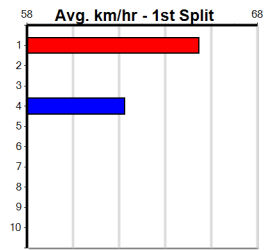

Warragul

3

7:28PM

(VIC time)

G'DAY CHEF CATERERS

Distance: 400m, Race Type: Maiden, Total Prizemoney: $2,535
1st: $1,680, 2nd: $520, 3rd: $260, 4th: $75

Watchdog Tips: ☐ ☐ ☐ ☐ ☐ Bet:

Form Box	Wgt	Dist	Track	Date	Time	BON	Margin	1st/2nd (Time)	PIR	Checked	Comment	WR	Split 1	S/P	Grade

1

SHADY LADY [M]
BK Bitch Apr-23 Sire: FERAL FRANKY Dam: QUEEN KATHLEEN Trainer: Matthew Height (Yarragon)
Owner(s): M Height
Winning Distances: < 300m (0) 300 - 399m (0) 400 - 499m (0) 500 - 599m (0) 600 - 699m (0) > 700m (0)
Winning Weights:
3rd (4) 27.8 400 WGL R1 31-Dec-24 23.25 22.38 2.00L DOUBLE DAICOS (23.12) Q/22 8.51 $33.70 M

Box History

Bx	1st	2nd	3rd	4th	5th	6th	7th	8th
1								
2								
3								
4			1					
5								
6								
7								
8								

Prize Best $260.00
Starts 23.25(4)-31/12/24
Trk/Dts 1-0-0-1
APM 1-0-0-1 208

Last 3 wins NOT included above

2

JAMS DONUTS [M]
BK Bitch Nov-22 Sire: BARCIA BALE Dam: FERNANDO CAZZ Trainer: John Bosnich (Devon Meadows)
Owner(s): J Bosnich
Winning Distances: < 300m (0) 300 - 399m (0) 400 - 499m (0) 500 - 599m (0) 600 - 699m (0) > 700m (0)
Winning Weights:

Box History

Bx	1st	2nd	3rd	4th	5th	6th	7th	8th
1								
2								
3								
4								
5								
6								
7								
8								

Prize Best $0
Starts FSH
Trk/Dts 0-0-0-0
APM 0-0-0-0 0

Last 3 wins NOT included above

3

BALLET MISTRESS [M]
BE Bitch Jun-23 Sire: WHISKEY RIOT Dam: SPANAU BALLET Trainer: Dylan Sharp (Lara)
Owner(s): Vi Alskar Hundar (SYN), A Lie, J Sharp
Winning Distances: < 300m (0) 300 - 399m (0) 400 - 499m (0) 500 - 599m (0) 600 - 699m (0) > 700m (0)
Winning Weights:

Box History

Bx	1st	2nd	3rd	4th	5th	6th	7th	8th
1								
2								
3								
4								
5								
6								
7								
8								

Prize Best $0
Starts FSH
Trk/Dts 0-0-0-0
APM 0-0-0-0 0

Last 3 wins NOT included above

4

JUMBUK RUPERT [M]
BK Dog Jun-23 Sire: ASTON RUPEE Dam: PUNK LASS ROCKS Trainer: Ben Joske (Yinnar South)
Owner(s): B Joske
Winning Distances: < 300m (0) 300 - 399m (0) 400 - 499m (0) 500 - 599m (0) 600 - 699m (0) > 700m (0)
Winning Weights:
7th (7) 29.3 435 SLE R1 24-Jan-25 25.72 24.22 12.00 OMEGA PENNIE (24.94) Q/468 5.35 $5.90 M

Box History

Bx	1st	2nd	3rd	4th	5th	6th	7th	8th
1								
2								
3								
4								
5								
6								
7							1	
8								

Prize Best $0.00
Starts FSH
Trk/Dts 1-0-0-0
APM 0-0-0-0 0

Last 3 wins NOT included above

5

ALLIE [M]
RF Bitch Dec-22 Sire: HARD STYLE RICO Dam: STRADA Trainer: Susan Richards (Devon Meadows)
Owner(s): Z Gao
Winning Distances: < 300m (0) 300 - 399m (0) 400 - 499m (0) 500 - 599m (0) 600 - 699m (0) > 700m (0)
Winning Weights:

Box History

Bx	1st	2nd	3rd	4th	5th	6th	7th	8th
1								
2								
3								
4								
5								
6								
7								
8								

Prize Best $0
Starts FSH
Trk/Dts 0-0-0-0
APM 0-0-0-0 0

Last 3 wins NOT included above