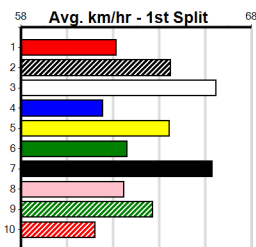

PAUA OF BUDDY AT STUD

Distance: 460m, Race Type: Mixed 6/7, Total Prizemoney: $2,925
1st: $1,950, 2nd: $600, 3rd: $300, 4th: $75

Watchdog Tips:

Bet:

Table with columns: Form Box, Wgt, Dist, Track, Date, Time, BON, Margin, 1st/2nd (Time), PIR, Checked, Comment, W/R, Split 1, S/P, Grade

PAW QUEBEC (NSW)[7]
BK Dog Mar-23 Sire: YOZO BALE Dam: QUINA BALE
Owner(s): B Wheeler
Trainer: Robert Camilleri (Lara)
Winning Distances: < 300m (0) 300 - 399m (1) 400 - 499m (0) 500 - 599m (0) 600 - 699m (0) > 700m (0)
Winning Weights: 34.4(1)
Race results table with columns: Rank, Wgt, Dog, Track, Date, Time, Margin, Sire, Dam, PIR, Checked, Comment, W/R, Split 1, S/P, Grade, Prize, Best, Starts, Trk/Dts, APM

ULTIMATE WARRIOR [7]
BK Dog Jul-23 Sire: AUSSIE INFRARED Dam: HOOK ALONG BOOK
Owner(s): Belinda Connolly and Shane Connolly (SYN), S Connolly, B Connolly
Trainer: David Kerr (Caldermeade)
Winning Distances: < 300m (0) 300 - 399m (0) 400 - 499m (1) 500 - 599m (0) 600 - 699m (0) > 700m (0)
Winning Weights: 32.3(1)
Race results table with columns: Rank, Wgt, Dog, Track, Date, Time, Margin, Sire, Dam, PIR, Checked, Comment, W/R, Split 1, S/P, Grade, Prize, Best, Starts, Trk/Dts, APM

FIRE UP MARK (NSW)[7]
RF Dog Nov-22 Sire: AUSSIE INFRARED Dam: ICE GAMBLER
Owner(s): P Cusack
Trainer: Paul Cusack (Mount Cottrell)
Winning Distances: < 300m (0) 300 - 399m (0) 400 - 499m (1) 500 - 599m (0) 600 - 699m (0) > 700m (0)
Winning Weights: 35.5(1)
Race results table with columns: Rank, Wgt, Dog, Track, Date, Time, Margin, Sire, Dam, PIR, Checked, Comment, W/R, Split 1, S/P, Grade, Prize, Best, Starts, Trk/Dts, APM

JUMBUK BUBBLES [7]
BK Dog May-23 Sire: HOOKED ON SCOTCH Dam: ASTON CHAMPAGN
Owner(s): B Joske
Trainer: Ben Joske (Yinnar South)
ENG WGL 2025-01-31
Winning Distances: < 300m (0) 300 - 399m (0) 400 - 499m (1) 500 - 599m (0) 600 - 699m (0) > 700m (0)
Winning Weights: 31.9(1)
Race results table with columns: Rank, Wgt, Dog, Track, Date, Time, Margin, Sire, Dam, PIR, Checked, Comment, W/R, Split 1, S/P, Grade, Prize, Best, Starts, Trk/Dts, APM

KILL YOUR SMILE [7]
BK Dog Feb-23 Sire: EL GRAND SENOR Dam: PRETTY BOMB
Owner(s): SPARKLE AND FADE (SYN), J Paraskevas, A Paraskevas
Trainer: Andrew Paraskevas (Pearcedale)
Winning Distances: < 300m (0) 300 - 399m (0) 400 - 499m (1) 500 - 599m (0) 600 - 699m (0) > 700m (0)
Winning Weights: 39.0(1)
Race results table with columns: Rank, Wgt, Dog, Track, Date, Time, Margin, Sire, Dam, PIR, Checked, Comment, W/R, Split 1, S/P, Grade, Prize, Best, Starts, Trk/Dts, APM