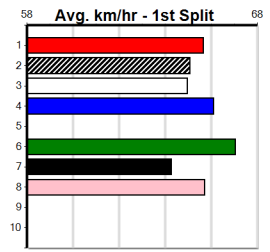

M C GRAFIX & SIGNS

Distance: 400m, Race Type: Free For All, Total Prizemoney: $3,360
1st: $2,250, 2nd: $690, 3rd: $345, 4th: $75

Watchdog Tips: ☐ ☐ ☐ ☐ ☐ ☐

Bet: ☐

Form Box	Wgt	Dist	Track	Date	Time	BON	Margin	1st/2nd (Time)	PIR	Checked	Comment	WR	Split 1	S/P	Grade

1

BLACK VIPER [3]
BK Dog Jun-21 Sire: ASTON DEE BEE Dam: LADY PANDORA
Owner(s): D Peckham
Trainer: Matthew Clark (Briagolong)
Winning Distances: < 300m (0) 300 - 399m (4) 400 - 499m (13) 500 - 599m (3) 600 - 699m (0) > 700m (0)
Winning Weights: 32.6(1) 32.7(1) 33.0(1) 33.1(2) 33.4(3) 33.5(5) 33.6(3) 33.7(1) 33.8(1) 33.9(2)

3rd (3)	32.6	400	WGL	R10	22-Oct-24	22.98	22.73	3.75L ASTON SPRITZ (22.73)	Q/23	.	SW	.	8.45	$2.10	X45
4th (2)	33.4	400	WGL	R6	01-Nov-24	22.91	22.49	6.50L BURN ALONG (22.49)	M/44	.	.	.	8.43	$4.10	X45
3rd (3)	33.1	425	BEN	R3	08-Nov-24	23.89	23.76	2.00L PAW FREDRICK (23.76)	M/333	.	.	.	6.58	$6.10	5
2nd (1)	33.2	460	GEL	R11	15-Nov-24	26.09	25.85	3.00L NO RESTRICTIONS (25.89)	Q/122	.	.	.	6.46	$16.20	X45
1st (3)	33.8	450	BAL	R7	20-Nov-24	25.27	25.27	2.00L PAW FREDRICK (25.40)	M/111	.	.	.	6.52	$4.10	5
5th (7)	34.1	450	BAL	R8	11-Dec-24	25.50	24.92	6.50L BORACAY STORM (25.06)	M/433	.	.	.	6.65	$11.00	X45
1st (3)	33.9	400	WGL	R10	07-Jan-25	22.55	22.55	3.00L JOROGUMO (22.75)	Q/11	.	.	.	8.37	$3.00	X45
2nd (2)	34.0	460	WGL	R8	14-Jan-25	26.12	25.78	5.00L MOTION SENSOR (25.78)	Q/222	.	.	.	6.61	$8.00	FFA

Last 3 wins NOT included above

1st (1)	33.7	510	SLE	R6	28-Jul-24	28.91	28.91	3.00L DUNDEE REBEL (29.11)	Q/111	.	.	.	9.11	$1.90	5
1st (7)	33.4	510	SLE	R8	04-Aug-24	28.78	28.78	5.50L MADALIA TIPPER (29.14)	M/111	.	.	.	9.13	$1.50	X45
1st (1)	32.6	390	BAL	R12	16-Oct-24	22.05	21.97	2.00L TINKER DOT (22.19)	Q/11	.	.	.	8.39	$2.40	X45

Box History

Bx	1st	2nd	3rd	4th	5th	6th	7th	8th
1	3	3	5		2			
2	4	3		2		1		
3	2	3	3				1	
4	3		2	1	2	3		
5	1	1	1				1	
6	5	1	2		2			
7	1		1	2	1	2	1	
8	1	2				1		

Prize Best Starts Trk/Dts APM: $61675.00, 22.55(3)-7/1/25, 70-20-13-13, 7-2-0-3, 13342