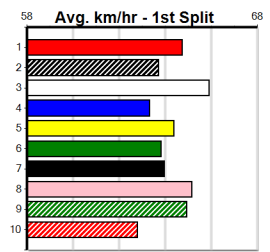

Warragul
12
10:43PM
(VIC time)

SPORTSBET MAKE IT A MULTI

Distance: 400m, Race Type: Grade 5, Total Prizemoney: $2,925
1st: $1,950, 2nd: $600, 3rd: $300, 4th: $75

Watchdog Tips:

Bet:

Form Box	Wgt	Dist	Track	Date	Time	BON	Margin	1st/2nd (Time)	PIR	Checked	Comment	WR	Split 1	S/P	Grade

1 CELTIC BOUY [5]

BK Dog May-20 Sire: KEYBOW Dam: BOGIE CLASSIC Trainer: Steven Van oirschot (Moe South)

Owner(s): S Van oirschot
Winning Distances: < 300m (0) 300 - 399m (4) 400 - 499m (6) 500 - 599m (0) 600 - 699m (0) > 700m (0)
Winning Weights: 26.7(1) 26.8(1) 27.1(1) 27.7(1) 27.8(1) 27.9(1) 28.1(1) 28.3(2) 28.4(1)

7th (4)	28.0	400	WGL	R9	04-Nov-24	23.13	22.45	10.00	BETTER BANJO (22.45)	Q/67	. . . . .	8.53	$62.80	FFA
4th (5)	27.8	390	SHP	R12	11-Nov-24	22.44	21.77	8.50L	HUNTER FRED (21.85)	M/44	. . . . .	8.56	$18.90	5
7th (7)	27.6	390	BAL	R12	20-Nov-24	23.10	21.84	17.00	DANE MULLANE (21.98)	M/87	. . . . .	8.60	$24.30	5
5th (3)	28.3	400	WGL	R7	29-Nov-24	23.30	22.61	7.50L	PEACOCK (22.81)	Q/76	. . . . .	8.71	$13.00	X45
5th (3)	28.2	400	WGL	R12	06-Dec-24	22.86	22.44	2.25L	MICK SAYS SO (22.72)	M/66	. . . . .	8.63	$16.40	VET
3rd (5)	28.2	400	WGL	R11	19-Dec-24	22.85	22.68	0.25L	BROCKY SANDS (22.83)	M/22	. . . . .	8.45	$8.80	X45
7th (6)	28.4	400	WGL	R12	24-Dec-24	23.30	22.19	6.00L	MICK SAYS SO (22.88)	S/76	. . . . .	8.81	$18.10	5
1st (1)	28.4	390	SHP	R10	30-Jan-25	22.30	22.30	7.50L	SASSY SPICE (22.80)	M/11	. . . . .	8.37	$3.80	5

Last 3 wins NOT included above

1st (4)	28.3	400	WGL	R11	25-Jun-24	22.90	22.51	0.25L	RYDER'S MAGIC (22.91)	M/22	. . . . .	8.45	$20.40	5
1st (4)	28.1	400	WGL	R12	13-Sep-24	22.70	22.67	3.00L	STEEL LADY (22.90)	M/11	. . . . .	8.24	$5.30	5
1st (8)	28.3	400	WGL	R3	17-Sep-24	23.20	22.38	0.05L	HARLEY (23.20)	M/22	. . . SW .	8.55	$4.50	5

Box History

Bx	1st	2nd	3rd	4th	5th	6th	7th	8th
1	3	2	3	1	2	1		
2	1	3	3	4	2			
3	1	2	1	1	3	2	2	
4	2		1	1	3	2	4	2
5		1	2	5	1			1
6		4	3	1				1
7		2	2	3	2	1	3	
8	3	1	3	1	1	1		1

Prize Best Starts Trk/Dts APM: $27775.00, 22.57(3)-12/1/24, 96-10-15-18, 43-6-5-7, 4661