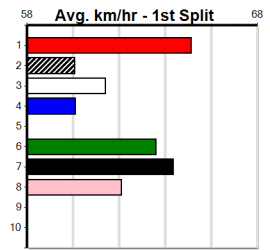

SHIMA SHINE AT STUD

Distance: 460m, Race Type: Maiden, Total Prizemoney: $2,535
1st: $1,680, 2nd: $520, 3rd: $260, 4th: $75

Watchdog Tips: ☐ ☐ ☐ ☐ ☐ Bet:

1

SPICY LA VIDA [M]
BE Bitch Jul-23 Sire: ASTON RUPEE Dam: LAVISH DIAMOND Trainer: Rosalie Kerr (Caldermeade)
Owner(s): D Kerr
Winning Distances: < 300m (0) 300 - 399m (0) 400 - 499m (0) 500 - 599m (0) 600 - 699m (0) > 700m (0)
Winning Weights:
3rd (2) 28.6 400 WGL R3 21-Jan-25 22.86 22.41 6.50L FADE TO BLACK (22.41) M/43 8.64 $20.20 MH
6th (8) 28.6 400 WGL R2 28-Jan-25 23.27 22.45 9.00L LAMBRICK ROAD (22.67) M/46 8.44 $50.10 MF

Box History

Bx	1st	2nd	3rd	4th	5th	6th	7th	8th
1								
2			1					
3								
4								
5								
6								
7								
8						1		

Prize Best $260.00
Starts FSTD
Trk/Dts 2-0-0-1
APM 0-0-0-0
260

Last 3 wins NOT included above

2

DARNUM DIXIE [M]
F Bitch Oct-21 Sire: BERNARDO Dam: DARNUM DASHER Trainer: Peter Handley (Darnum)
Owner(s): P Handley
Winning Distances: < 300m (0) 300 - 399m (0) 400 - 499m (0) 500 - 599m (0) 600 - 699m (0) > 700m (0)
Winning Weights:
5th (1) 32.8 460 WGL R1 28-Jan-25 26.61 25.88 11.00 ULTIMATE WARRIOR (25.90) M/555 6.90 $28.00 M

Box History

Bx	1st	2nd	3rd	4th	5th	6th	7th	8th
1					1			
2								
3								
4								
5								
6								
7								
8								

Prize Best $0.00
Starts 26.61(1)-28/1/25
Trk/Dts 1-0-0-0
APM 1-0-0-0
0

Last 3 wins NOT included above

3

BLACKFOOT DAISY [M]
BK Dog Oct-22 Sire: ASTON RUPEE Dam: BESSIE'S DAISY Trainer: Billy Stockdale (Fulham)
Owner(s): S Stockdale
Winning Distances: < 300m (0) 300 - 399m (0) 400 - 499m (0) 500 - 599m (0) 600 - 699m (0) > 700m (0)
Winning Weights:
6th (8) 29.9 435 SLE R1 24-Jan-25 25.71 24.22 12.00 OMEGA PENNIE (24.94) M/687 5.39 $7.40 M

Box History

Bx	1st	2nd	3rd	4th	5th	6th	7th	8th
1								
2								
3								
4								
5								
6								
7								
8						1		

Prize Best $0.00
Starts FSH
Trk/Dts 1-0-0-0
APM 0-0-0-0
0

Last 3 wins NOT included above

4

RITA STAFF [M]
BK Bitch Oct-22 Sire: ASTON RUPEE Dam: BESSIE'S DAISY Trainer: Billy Stockdale (Fulham)
Owner(s): S Stockdale
Winning Distances: < 300m (0) 300 - 399m (0) 400 - 499m (0) 500 - 599m (0) 600 - 699m (0) > 700m (0)
Winning Weights:
2nd (3) 27.0 435 SLE R2 24-Jan-25 25.00 24.22 0.50L JUMBUK BUBBLES (24.97) M/622 5.49 $11.10 M
4th (2) 26.8 460 WGL R1 28-Jan-25 26.35 25.88 6.50L ULTIMATE WARRIOR (25.90) S/444 6.85 $11.70 M

Box History

Bx	1st	2nd	3rd	4th	5th	6th	7th	8th
1								
2				1				
3		1						
4								
5								
6								
7								
8								

Prize Best $595.00
Starts 26.35(2)-28/1/25
Trk/Dts 2-0-1-0
APM 1-0-0-0
595

Last 3 wins NOT included above

5

DARNUM ROCKET [M]
BK Bitch Sep-22 Sire: FERNANDO BALE Dam: DARNUM DASHER Trainer: Peter Handley (Darnum)
Owner(s): P Handley
Winning Distances: < 300m (0) 300 - 399m (0) 400 - 499m (0) 500 - 599m (0) 600 - 699m (0) > 700m (0)
Winning Weights:

Box History

Bx	1st	2nd	3rd	4th	5th	6th	7th	8th
1								
2								
3								
4								
5								
6								
7								
8								

Prize Best $0
Starts FSH
Trk/Dts 0-0-0-0
APM 0-0-0-0
0

Last 3 wins NOT included above