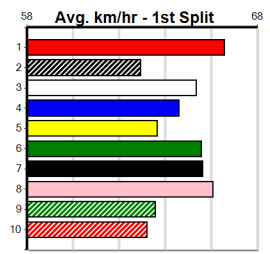

RSN GREY AREAS - WEDNESDAY & FRIDAY

Distance: 460m, Race Type: Mixed 4/5, Total Prizemoney: $3,360
1st: $2,250, 2nd: $690, 3rd: $345, 4th: $75

Watchdog Tips:

Bet:

Table with columns: Form Box, Wgt, Dist, Track, Date, Time, BON, Margin, 1st/2nd (Time), PIR, Checked, Comment, WR, Split 1, S/P, Grade

KISAUNI [4]
BK Dog Mar-22 Sire: FERNANDO BALE Dam: MOMBASA
Owner(s): Worldly (SYN), W Macpherson, P Campbell
Trainer: Ben Joske (Yinnar South)
Box History table and Prize Best Starts table included.

FOLLOW THE SUN [5]
BK Dog Feb-22 Sire: BERNARDO Dam: JUNIPER PEARL
Owner(s): B Mackie
Trainer: Brett Mackie (Tooradin)
Box History table and Prize Best Starts table included.

RYDER'S MAGIC [5]
RF Dog Jun-22 Sire: ASTON DEE BEE Dam: SHARNI'S MY GIRL
Owner(s): C Langley
Trainer: Dennis Langley (Pakenham)
Box History table and Prize Best Starts table included.

BANKRUPT [5]
BK Dog Dec-20 Sire: KONOMI Dam: CALL ME BUBBLES
Owner(s): J Rennie
Trainer: Ian Dann (Korumburra)
Box History table and Prize Best Starts table included.

ACACIA ROCKET (WA)[5]
RBD Dog Dec-21 Sire: MY REDEEMER Dam: WESTDALE ANNE
Owner(s): R Green
Trainer: David Kerr (Caldermeade)
Box History table and Prize Best Starts table included.

1

2

3

4

5