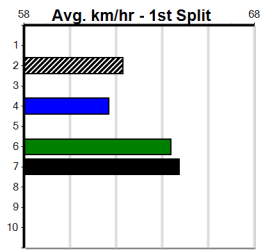

Distance: 400m, Race Type: Maiden, Total Prizemoney: $2,535
1st: $1,680, 2nd: $520, 3rd: $260, 4th: $75

Watchdog Tips: ☐ ☐ ☐ ☐ ☐ Bet:

Form Box	Wgt	Dist	Track	Date	Time	BON	Margin	1st/2nd (Time)	PIR	Checked	Comment	WR	Split 1	S/P	Grade

1

TERRITORY ROSE [M]
F Bitch Feb-23 Sire: BERNARDO Dam: AEROPLANE ROSE
Owner(s): Barking Mad (SYN), I Dyrting, J Kelly, A Poulter
Winning Distances: < 300m (0) 300 - 399m (0) 400 - 499m (0) 500 - 599m (0) 600 - 699m (0) > 700m (0)
Winning Weights: . . . . .
Last 3 wins NOT included above
Trainer: Jodie Selleck (Tooradin)

Box History

Bx	1st	2nd	3rd	4th	5th	6th	7th	8th
1								
2								
3								
4								
5								
6								
7								
8								

Prize Best		$0
Starts	0-0-0-0	FSH
Trk/Dts	0-0-0-0	
APM		0

2

SPICY SEDUCTION [M]
BK Bitch Jul-23 Sire: ASTON RUPEE Dam: LAVISH DIAMOND
Owner(s): D Kerr
Winning Distances: < 300m (0) 300 - 399m (0) 400 - 499m (0) 500 - 599m (0) 600 - 699m (0) > 700m (0)
Winning Weights: 4th (3) 28.8 400 WGL R1 21-Jan-25 23.11 22.41 2.25L CANYA ONSLAUGHT (22.95) S/54 . . . . . 8.76 $21.50 MH
Last 3 wins NOT included above
Trainer: Rosalie Kerr (Caldermeade) ENG WGL 2025-01-31

Box History

Bx	1st	2nd	3rd	4th	5th	6th	7th	8th
1								
2								
3								
4				1				
5								
6								
7								
8								

Prize Best	23.11(3)-21/1/25	$75.00
Starts	1-0-0-0	
Trk/Dts	1-0-0-0	
APM		75

3

HOW DELIGHTFUL [M]
BK Bitch Jul-23 Sire: SHIMA SHINE Dam: LOVE HEART
Owner(s): J Sharp
Winning Distances: < 300m (0) 300 - 399m (0) 400 - 499m (0) 500 - 599m (0) 600 - 699m (0) > 700m (0)
Winning Weights: . . . . .
Last 3 wins NOT included above
Trainer: Jason Sharp (Lara)

Box History

Bx	1st	2nd	3rd	4th	5th	6th	7th	8th
1								
2								
3								
4								
5								
6								
7								
8								

Prize Best		$0
Starts	0-0-0-0	FSH
Trk/Dts	0-0-0-0	
APM		0

4

DOONGALLA BAGGER [M]
BK Dog Nov-22 Sire: BERNARDO Dam: ASHBY MAYHEM
Owner(s): J Daffy
Winning Distances: < 300m (0) 300 - 399m (0) 400 - 499m (0) 500 - 599m (0) 600 - 699m (0) > 700m (0)
Winning Weights: 7th (7) 33.4 400 WGL R1 08-Oct-24 23.55 22.58 11.00 VODKA AND ICE (22.83) S/77 . . . . . 8.81 $14.00 M
Last 3 wins NOT included above
Trainer: Lorraine Langley (Pakenham)

Box History

Bx	1st	2nd	3rd	4th	5th	6th	7th	8th
1								
2								
3								
4								
5								
6								
7							1	
8								

Prize Best	23.55(7)-8/10/24	$0.00
Starts	1-0-0-0	
Trk/Dts	1-0-0-0	
APM		0

5

*** VACANT BOX ***
Sire: Dam:
Owner(s):
Winning Distances: < 300m (0) 300 - 399m (0) 400 - 499m (0) 500 - 599m (0) 600 - 699m (0) > 700m (0)
Winning Weights:
Trainer:
Box History