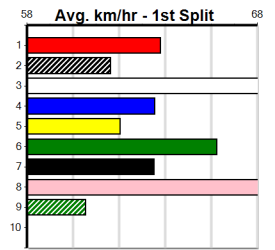

OAKS SUPER BOX

Distance: 400m, Race Type: Mixed 6/7, Total Prizemoney: $2,925
1st: $1,950, 2nd: $600, 3rd: $300, 4th: $75

Watchdog Tips: [ ] [ ] [ ] [ ] [ ] Bet: [ ]

Form Box Wgt Dist Track Date Time BON Margin 1st/2nd (Time) PIR Checked Comment WR Split 1 S/P Grade

JUMBUK GERHARD [6]
F Dog Mar-23 Sire: BERNARDO Dam: CRIMSON VIXEN
Owner(s): B Joske
Trainer: Ben Joske (Yinnar South)
ENG WGL 2025-01-31
Winning Distances: < 300m (0) 300 - 399m (0) 400 - 499m (2) 500 - 599m (0) 600 - 699m (0) > 700m (0)
Winning Weights: 33.6(1) 33.9(1)
5th (2) 34.2 390 BAL R1 18-Dec-24 22.81 22.07 9.00L JUMBUK JOZEF (22.19) M/66 . . . 8.79 $3.90 M
2nd (1) 33.9 435 SLE R1 29-Dec-24 24.71 24.09 0.25L PAW NEVADA (24.70) M/111 . . . 5.25 $2.50 M
3rd (8) 33.6 390 BAL R2 01-Jan-25 22.62 21.97 1.75L ARKSTORM (22.50) M/33 . . . 8.52 $1.60 M
1st (2) 33.9 400 WGL R1 07-Jan-25 22.80 22.55 5.50L HOOKED ON JING (23.17) M/11 . . SW . 8.52 $1.80 M
7th (1) 33.9 435 SLE R2 12-Jan-25 26.18 24.26 21.00 ESSENCE (24.75) M/577 . . . 5.31 $8.10 X67
3rd (1) 33.9 400 WGL R2 17-Jan-25 23.07 22.40 4.00L BEST DRESSED (22.81) M/34 . . . 8.48 $6.30 X67
1st (6) 33.6 410 HOR R3 21-Jan-25 23.51 22.87 1.25L GRAVY GIRL (23.59) M/11 . . SW . 10.39 $3.40 X67
4th (4) 33.5 435 SLE R3 26-Jan-25 25.18 24.31 2.75L WITCH OF NOVA (24.99) M/666 . . . 5.50 $2.30 X67
Last 3 wins NOT included above
Prize Best $6085.00
Starts 22.80(2)-7/1/25
Trk/Dts 13-2-3-3
APM 5-1-1-2 5669

EDINBURGH BALE (NSW)[7]
FBD Dog Mar-22 Sire: FERNANDO BALE Dam: IDRIA BALE
Owner(s): L Harris
Trainer: Tammy Kennedy-harris (Devon M)
ENG MEA 2025-02-01
Winning Distances: < 300m (0) 300 - 399m (0) 400 - 499m (1) 500 - 599m (0) 600 - 699m (0) > 700m (0)
Winning Weights: 29.9(1)
T (8) 31.5 400 GEL R9 15-Nov-24 0.00 22.35 . JUMBUK DENNIS (22.64) S/55 . V14 . 8.91 $14.10 X67
ST (-) 29.7 390 BAL 30-Dec-24 22.39 3.75L Trial Cleared M/33 . 3of5 . 8.63 . ST
6th (3) 29.8 400 WGL R3 07-Jan-25 23.43 22.55 13.00 ZONNEKEYN (22.57) M/55 . . . 8.74 $72.50 X67
2nd (2) 30.7 390 SHP R2 11-Jan-25 22.30 22.09 0.25L JAICOS (22.28) Q/32 . . . 8.81 $7.10 7
5th (2) 30.6 390 BAL R1 15-Jan-25 23.16 21.99 10.00 SUNNY BOY (22.47) M/55 . . . 8.89 $13.80 X67
2nd (5) 30.8 435 SLE R9 19-Jan-25 24.80 24.33 1.00L SOMERTON JUNE (24.75) M/454 . . . 5.34 $52.70 X67
3rd (8) 31.0 390 BAL R4 22-Jan-25 22.57 21.93 7.50L AUSSIE FRED (22.05) M/44 . . . 8.59 $12.40 X67
2nd (7) 31.0 435 SLE R3 26-Jan-25 25.05 24.31 1.00L WITCH OF NOVA (24.99) M/777 . . . 5.51 $5.70 X67
Last 3 wins NOT included above
1st (8) 29.9 450 BAL R2 30-Jun-24 25.92 25.54 8.00L DEAL BREAKER (26.46) M/411 . . SW . 6.85 $1.60 T3-M
Prize Best $7210.00
Starts 23.43(3)-7/1/25
Trk/Dts 37-1-10-5
APM 1-0-0-0 3179

ASTON RAYNER [7]
BD Dog Apr-23 Sire: TOMMY SHELBY Dam: ASTON MIRAGE
Owner(s): R Borda
Trainer: Vicki Wisener (Devon Meadows)
ENG WGL 2025-01-31
Winning Distances: < 300m (0) 300 - 399m (0) 400 - 499m (1) 500 - 599m (0) 600 - 699m (0) > 700m (0)
Winning Weights: 32.8(1)
1st (8) 32.8 400 WGL R1 24-Dec-24 22.62 22.19 4.50L ROCK ON BUB (22.93) M/11 . . . 8.28 $1.80 M
Last 3 wins NOT included above
Prize Best $1680.00
Starts 22.62(8)-24/12/24
Trk/Dts 1-1-0-0
APM 1-1-0-0 1344