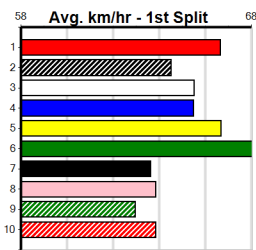

Watchdog Tips: ☐ ☐ ☐ ☐ ☐ ☐ **Bet:** ☐

ON THE COIN [5]
BK Dog Feb-21 Sire: FERNANDO BALE Dam: MISS VANE Trainer: Susan Richards (Devon Meadows) ENG WGL 2025-01-31
Owner(s): B Stephens
Winning Distances: < 300m (0) 300 - 399m (4) 400 - 499m (3) 500 - 599m (0) 600 - 699m (0) > 700m (0)
Winning Weights: 34.2(2) 34.8(1) 35.0(1) 35.4(2) 35.6(1)

Box	1st	2nd	3rd	4th	5th	6th	7th	8th
1	1	1	1	1	2			1
2	4							
3				1				
4			1		2			1
5	1	1	1	1	1	1		
6		1	2			3		
7			1	1				1
8	1	1	1	1	2			

Last 3 wins NOT included above

Box	1st	2nd	3rd	4th	5th	6th	7th	8th
1	2	1	1					
2	8							
3	7							
4	1							
5	1							
6	1							
7	1							
8	1							

Prize Best Starts Trk/Dts APM
$12875.00
22.46(2)-23/1/25
33-7-3-5
5-1-0-1
3393

RADEBE [5]
BK Dog Nov-20 Sire: ZAMBORA BROCKIE Dam: MISS DEE MEADOWS Trainer: Steven Van oirschot (Moe South) ENG WGL 2025-01-31
Owner(s): S Van oirschot
Winning Distances: < 300m (0) 300 - 399m (4) 400 - 499m (8) 500 - 599m (0) 600 - 699m (0) > 700m (0)
Winning Weights: 31.2(1) 31.6(1) 31.7(1) 31.8(1) 32.0(1) 32.6(1) 32.8(1) 33.1(1) 33.3(1) 33.4(1) 33.5(1) 33.8(1)

Box	1st	2nd	3rd	4th	5th	6th	7th	8th
1	3	2	2	2		1	1	
2	2	3			2			2
3	2		1			2	2	1
4	2	1	1	1	1			1
5	2	1	2			3	3	1
6	1		5	3				
7	1			1	3	4	2	
8	1	1	1	1				1

Last 3 wins NOT included above

Box	1st	2nd	3rd	4th	5th	6th	7th	8th
1	6							
2	1							
3	1							
4	1							
5	1							
6	1							
7	1							
8	1							

Prize Best Starts Trk/Dts APM
$28100.00
22.56(4)-13/2/24
70-12-9-9
29-7-1-6
5331

ASTON MASSIMO [5]
BD Dog Apr-22 Sire: TOMMY SHELBY Dam: ASTON MEILLEUR Trainer: David Condon (Devon Meadows)
Owner(s): R Borda
Winning Distances: < 300m (0) 300 - 399m (2) 400 - 499m (7) 500 - 599m (1) 600 - 699m (0) > 700m (0)
Winning Weights: 33.4(1) 33.5(1) 33.6(1) 33.7(1) 33.8(2) 33.9(1) 34.0(2) 34.2(1)

Box	1st	2nd	3rd	4th	5th	6th	7th	8th
1	1	2	1		1			
2	1	1	1			1	2	
3	1	2		2			1	2
4	1	2		2		2		
5	1			1	1	2		
6	1	1	1					
7	2	1	1	2	1	1		
8	2					1		

Last 3 wins NOT included above

Box	1st	2nd	3rd	4th	5th	6th	7th	8th
1	8							
2	8							
3	7							
4	1							
5	1							
6	1							
7	1							
8	1							

Prize Best Starts Trk/Dts APM
$24100.00
22.62(2)-6/12/24
45-10-7-4
17-3-4-2
6800

ZIPPING VELMA (NSW)[5]
RF Bitch Dec-22 Sire: ASTON RUPEE Dam: ZIPPING MAGDA Trainer: Robert Camilleri (Lara)
Owner(s): Hallinan Hallinan (SYN), M Hallinan, F Hallinan
Winning Distances: < 300m (0) 300 - 399m (3) 400 - 499m (0) 500 - 599m (0) 600 - 699m (0) > 700m (0)
Winning Weights: 27.2(1) 27.7(2)

Box	1st	2nd	3rd	4th	5th	6th	7th	8th
1	2	1						
2	1							
3		1		1	1	1		
4							2	
5			1					
6			2		1			
7					2	1		
8				1				

Last 3 wins NOT included above

Box	1st	2nd	3rd	4th	5th	6th	7th	8th
1	1							
2	1							
3	1							
4	1							
5	1							
6	1							
7	1							
8	1							

Prize Best Starts Trk/Dts APM
$4545.00
23.36(3)-27/9/24
18-3-3-2
2-0-0-0
3132

SEARCH HISTORY [5]
BK Dog Nov-21 Sire: ZIPPING GARTH Dam: BUNNING SNAG Trainer: Steve Kaltsis (Shady Creek) ENG HVL 2025-01-31
Owner(s): V Johnson
Winning Distances: < 300m (0) 300 - 399m (3) 400 - 499m (6) 500 - 599m (0) 600 - 699m (0) > 700m (0)
Winning Weights: 36.0(3) 36.2(1) 36.8(1) 37.0(1) 37.4(1) 37.5(2)

Box	1st	2nd	3rd	4th	5th	6th	7th	8th
1	2	1		1	1		1	
2	1		2			1		
3	1							
4					1		1	
5		1	1	1	1		2	2
6	3		2					
7					1			
8	2					1		

Last 3 wins NOT included above

Box	1st	2nd	3rd	4th	5th	6th	7th	8th
1	8							
2	1							
3	1							
4	1							
5	1							
6	1							
7	1							
8	1							

Prize Best Starts Trk/Dts APM
$17759.00
22.58(6)-24/12/23
30-9-2-3
6-3-0-0
5026