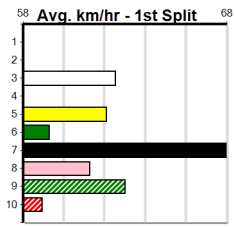

GRV VICBRED MAIDEN SERIES HT3

Distance: 525m, Race Type: Maiden Heat, Total Prizemoney: $2,860
1st: $1,900, 2nd: $590, 3rd: $295, 4th: $75

3

7:38PM

(VIC time)

SHAQ IN BLACK (3) was placed behind a very promising youngster on debut and looks suited to a race of this nature. SMOOTH BLAST (6) shows some talent and will appreciate the rise in distance. STAR SIXTY SEVEN (7) was a solid placing on debut.

Watchdog Tips:

3

6

7

8

Bet:

Box Trifecta 3,6,7,8 ($10 for 41.67%)