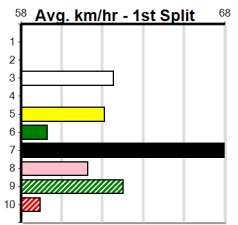

Meadows (MEP)

GRV VICBRED MAIDEN SERIES HT3

Distance: 525m, Race Type: Maiden Heat, Total Prizemoney: $2,860

1st: $1,900, 2nd: $590, 3rd: $295, 4th: $75

3

7:38PM

(VIC time)

Watchdog Tips:

0 0 0 0

Bet:

Form	Box	Weight	Dist	Track	Date	Time	BON	Margin	1st/2nd (Time)	PIR	Checked	Comment	W/R	Split 1	S/P	Grade

1 GOLD CLASS COOL [M]	BD	D	May-23	FERAL FRANKY	PRETTY MOUSE
Trainer: Patrick Burley (Wattle Glen)					
Owner(s): P Burley					

Winning Boxes							
1	2	3	4	5	6	7	8
Prize							$0
Best							FSH
Starts							0-0-0-0
Trk/Dst							0-0-0-0
APM							$0

2 WARREGO RAIN [M]	BK	D	May-23	BARCIA BALE	SUNTORY ROSE
Trainer: Angela Langton (Anakie)					
Owner(s): CHAMPAGNE PTN (SYN), S Smith, A Langton					

Winning Boxes							
1	2	3	4	5	6	7	8
Prize							$0
Best							FSH
Starts							0-0-0-0
Trk/Dst							0-0-0-0
APM							$0

3 SHAQ IN BLACK [M]	BK	D	Jun-23	AUSSIE INFRARED	SHE'S A BLAZIN'
Trainer: Adam Hunter (Tanjil South)					
Owner(s): A Hunter					

Winning Boxes							
1	2	3	4	5	6	7	8
Prize							$520.00
Best							FSH
Starts							2-0-1-0
Trk/Dst							0-0-0-0
APM							$520

4 ASTON BONDI [M]	BD	B	Apr-23	TOMMY SHELBY	ASTON MIRAGE
Trainer: Craig Treherne (Lara)					
Owner(s): R Borda					

Winning Boxes							
1	2	3	4	5	6	7	8
Prize							$0
Best							FSH
Starts							0-0-0-0
Trk/Dst							0-0-0-0
APM							$0

5 FAST KNOCKDOWN [M]	BK	B	Apr-23	AUSSIE INFRARED	FRANK'S GIRL
Trainer: Matthew Lanigan (Rowsley)					
Owner(s): G Skene					

Winning Boxes							
1	2	3	4	5	6	7	8
Prize							$235.00
Best							FSH
Starts							5-0-1-2
Trk/Dst							0-0-0-0
APM							$235

6 SMOOTH BLAST [M]	BK	D	Apr-23	GOOD NEWS	SMOOTH BOURBSKI
Trainer: Thomas Dailly (Anakie)					
Owner(s): DAILLY GREYHOUND FARMS (SYN), G Dailly, T Dailly					

Winning Boxes							
1	2	3	4	5	6	7	8
Prize							$1,115.00
Best							FSH
Starts							5-0-1-2
Trk/Dst							0-0-0-0
APM							$1048

7 STAR SIXTY SEVEN [M]	BD	D	May-23	TOMMY SHELBY	STARLIGHT AMY
Trainer: Jason Sharp (Lara)					
Owner(s): Vi Alskar Hundar (SYN), A Lie, J Sharp					

Winning Boxes							
1	2	3	4	5	6	7	8
Prize							$520.00
Best							FSH
Starts							1-0-1-0
Trk/Dst							0-0-0-0
APM							$520

8 DESIRED RANGE [M]	F	D	May-23	KOBLENZ	VALLETTA MIST
Trainer: Dylan Sharp (Lara)					
Owner(s): J Calyk					

Winning Boxes							
1	2	3	4	5	6	7	8
Prize							$665.00
Best							30.52
Starts							2-0-1-0
Trk/Dst							2-0-1-0
APM							$665

9 COSTUME PARTY [M] Res.	BK	B	Jan-23	FERNANDO BALE	IT'S MY PARTY
Trainer: Angela Langton (Anakie)					
Owner(s): CHAMPAGNE PTN (SYN), S Smith, A Langton					

Winning Boxes							
1	2	3	4	5	6	7	8
Prize							$420.00
Best							FSH
Starts							9-0-0-2
Trk/Dst							0-0-0-0
APM							$272

10 SMOOTH HEAT [M] Res.	WF	B	Apr-23	GOOD NEWS	SMOOTH BOURBSKI
Trainer: Thomas Dailly (Anakie)					
Owner(s): Lyne Davidson (SYN), J Lyne, R Davidson					

Winning Boxes							
1	2	3	4	5	6	7	8
Prize							$0.00
Best							FSH
Starts							6-0-0-0
Trk/Dst							0-0-0-0
APM							$0