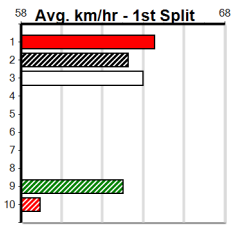

Meadows (MEP)

GRV VICBRED MAIDEN SERIES HT4

Distance: 525m, Race Type: Maiden Heat, Total Prizemoney: \$2,860
1st: \$1,900, 2nd: \$590, 3rd: \$295, 4th: \$75

4

8:00PM

(VIC time)

Watchdog Tips:

0 0 0 0