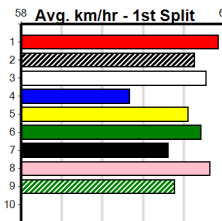

6 BUN QUAKE [4] Back to a more suitable trip, major player.
BD D Jun-22 DROOPYS SYDNEY
GYPSY BUN \$3.50

7 UPSET SUNSET (NSW)[5] Has the speed to cross and lead, go close.
BEBD B Feb-23 FERAL FRANKY
SUNSET BOURBSKI \$4.00

8 TAPPET (SA)[5] Rarely runs a bad race, each way.
BK D Jun-22 TOMMY SHELBY
KISSES FOR CHLOE \$4.50

9 *** NO RESERVE ***
Trainer:
Owner(s):

10 *** NO RESERVE ***
Trainer:
Owner(s):

HOME OF THE PHOENIX

Distance: 525m, Race Type: Mixed 4/5, Total Prizemoney: \$3,875
1st: \$2,600, 2nd: \$800, 3rd: \$400, 4th: \$75