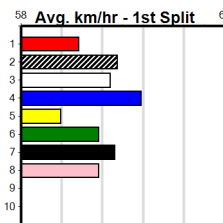

9

9:44PM

(VIC time)

DISPLAY (7) produced an explosive debut win 2 starts back and he may only need to step cleanly to salute again here. OUTSIDES (8) looks well suited drawn out wide and he has shown enough talent to challenge.

Watchdog Tips: 7 8 2 4 Bet: Box Trifecta 2,4,7,8 ($10 for 41.67%)

Table with 10 race entries. Each entry includes race number, name, trainer, date, track, time, BONA, Margin, 1st/2nd (Time), PIR, Checked, Comment, W/R, Split 1, S/P, Grade, and a 'Winning Boxes' table. Race 1: REV PIRATE [7] vs JD REVELATION, $12.00. Race 2: ONE WORD ANSWER [7] vs MEPUNGA SPECTRE, $5.00. Race 3: JODIE'S ANGEL [7] vs KARISE FUSILEER, $26.00. Race 4: NEW HEIGHTS [7] vs RIVIERA CRUZ, $7.00. Race 5: DARK MIRACLE [7] vs STAR OF JASMINE, $14.00. Race 6: TURBO TERROR [7] vs KARISE FUSILEER, $41.00. Race 7: DISPLAY [7] vs ASTON DAIQUIRI, $2.00. Race 8: OUTSIDES [7] vs FRANK'S GIRL, $5.00. Race 9: NO RESERVE. Race 10: NO RESERVE.