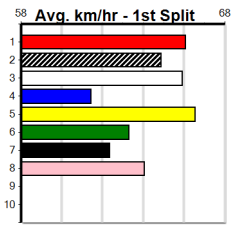

Meadows (MEP)

SPORTSBET (1-6 WINS) HT1

Distance: 600m, Race Type: Restricted Win Heat, Total Prizemoney: $3,940
1st: $2,640, 2nd: $815, 3rd: $410, 4th: $75

5

8:18PM

(VIC time)

Watchdog Tips: **0 0 0 0** Bet: **0**