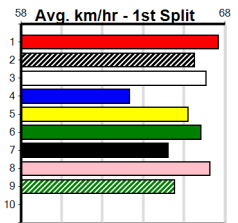

HOME OF THE PHOENIX

Distance: 525m, Race Type: Mixed 4/5, Total Prizemoney: $3,875
1st: $2,600, 2nd: $800, 3rd: $400, 4th: $75

8

9:18PM

(VIC time)

Watchdog Tips: **0 0 0 0** Bet: **.**