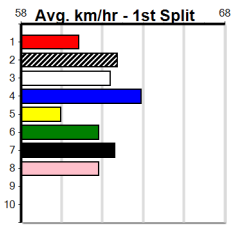

9

9:44PM

(VIC time)

Watchdog Tips:

0 0 0 0

Bet: