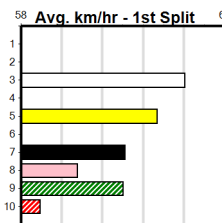

Distance	Grade	Avg. Time
525m	Mixed 4/5	30.08
525m	Grade 5	30.24
525m	Grade 6	30.31
525m	Grade 7	30.32
525m	Maiden Heat	30.39
525m	Grade 5 T3	30.50
600m	Restricted Win Heat	34.66

Track Record:

Distance	Time	Greyhound	Date Set
525m	29.376	ALLEN DEED	03-Jan-15
600m	33.911	DYNA DOUBLE ONE	06-Feb-16
730m	41.933	SPACE STAR	28-Feb-15

Mobile Form Guide

The Meadows

GRV VICBRED MAIDEN SERIES HT1

Distance: 525m, Race Type: Maiden Heat, Total Prizemoney: \$2,860

1st: \$1,900, 2nd: \$590, 3rd: \$295, 4th: \$75

1
6:53PM
(VIC time)

Watchdog Tips: 0 0 0 0 **Bet:** .

Meadows (MEP)

GRV VICBRED MAIDEN SERIES HT2

Distance: 525m, Race Type: Maiden Heat, Total Prizemoney: \$2,860

1st: \$1,900, 2nd: \$590, 3rd: \$295, 4th: \$75

2

7:18PM

(VIC time)

Watchdog Tips: