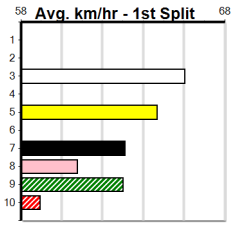

Suggested Quaddie:

- 1st Leg: 1,2,3,5 2nd Leg: 4,6,8
- 3rd Leg: 5,6,7 4th Leg: 1
- Cost: \$50 for 138.89%

Download Now
The NEW WATCHDOG

Mobile Form Guide

Average Winning Time:

Distance	Grade	Avg. Time
525m	Mixed 4/5	30.08
525m	Grade 5	30.24
525m	Grade 6	30.31
525m	Grade 7	30.32
525m	Maiden Heat	30.39
525m	Grade 5 T3	30.50
600m	Restricted Win Heat	34.66

Track Record:

Distance	Time	Greyhound	Date Set
525m	29.376	ALLEN DEED	03-Jan-15
600m	33.911	DYNA DOUBLE ONE	06-Feb-16
730m	41.933	SPACE STAR	28-Feb-15

The Meadows

GRV VICBRED MAIDEN SERIES HT1

Distance: 525m, Race Type: Maiden Heat, Total Prizemoney: \$2,860
1st: \$1,900, 2nd: \$590, 3rd: \$295, 4th: \$75