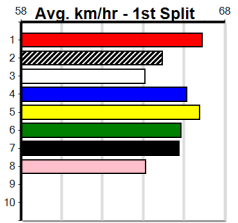

Meadows (MEP)

SPORTSBET (1-6 WINS) HT2

Distance: 600m, Race Type: Restricted Win Heat, Total Prizemoney: $3,940
1st: $2,640, 2nd: $815, 3rd: $410, 4th: $75

7

9:00PM

(VIC time)

UPSET SUNSET (7) has the required early speed to cross and lead and looks suited to a race of this nature. PAW IMPERIAL (5) can race on the speed and handles this circuit. BUN QUAKE (6) drops back to a more suitable distance.

Watchdog Tips: 7 5 6 1 Bet: Box Quinella 5,6,7 ($10 for 333.33%)

Form Box Weight Dist Track Date Time BON Margin 1st/2nd (Time) PIR Checked Comment W/R Split 1 S/P Grade

1 BUNDY PARADISE [5] Rising in class and distance, draw helps, place.
BK D Feb-22 SHIMA SHINE
MOPUNGA MOLLY $12.00

2 ESPRESSO BABE [5] On speed runner, may need to lead, risky.
BK B Oct-21 MY REDEEMER
MISS CAITLYN $15.00

3 SIR DODGE [5] Can produce a big run at times, keep safe
BK D Apr-22 SH AVATAR
SETTLED $8.50

4 BLACK THUMB [5] Handy win record but tested this box and class.
BK B Jan-22 BERNARDO
MANILA ROSE $41.00

5 PAW IMPERIAL (NSW)[5] Can settle on the speed, up to this, danger.
RBD D Jan-23 CHRISTO BALE
DYNA UNI $5.50

6 BUN QUAKE [4] Back to a more suitable trip, major player.
BD D Jun-22 DROOPYS SYDNEY
GYPSY BUN $3.50

7 UPSET SUNSET (NSW)[5] Has the speed to cross and lead, go close.
BEBD B Feb-23 FERAL FRANKY
SUNSET BOURBSKI $4.00

8 TAPPET (SA)[5] Rarely runs a bad race, each way.
BK D Jun-22 TOMMY SHELBY
KISSES FOR CHLOE $4.50

9 *** NO RESERVE ***
Trainer:
Owner(s):

10 *** NO RESERVE ***
Trainer:
Owner(s):