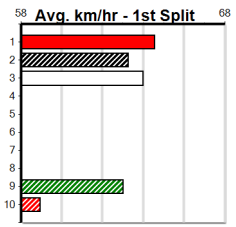

Meadows (MEP)

GRV VICBRED MAIDEN SERIES HT4

Distance: 525m, Race Type: Maiden Heat, Total Prizemoney: $2,860
1st: $1,900, 2nd: $590, 3rd: $295, 4th: $75

4

8:00PM

(VIC time)

Fair assumption that LEGACY (8) will be a fast type hailing from the powerful Thompson kennels. WITHOUT A TRACE (4) is a well bred type in good hands. TAKE WHATEVER (1) continues to improve with more racing.

Watchdog Tips: 8 4 1 3 Bet: Trifecta 8/1,3,4/1,3,4 ($10 - 166.67%)

Main race card table with 9 rows of race details, including horse numbers, names, trainers, owners, and betting odds.