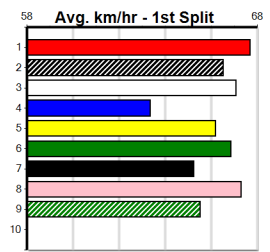

HOME OF THE PHOENIX

Distance: 525m, Race Type: Mixed 4/5, Total Prizemoney: $3,875
1st: $2,600, 2nd: $800, 3rd: $400, 4th: $75

Watchdog Tips:

Bet:

Table with columns: Form Box, Wgt, Dist, Track, Date, Time, BON, Margin, 1st/2nd (Time), PIR, Checked, Comment, WR, Split 1, S/P, Grade

SPRITELY SIAN (NSW)[4]
Owner(s): T Ginn
Sire: FERAL FRANKY, Dam: ARMATREE KAYCEE
Trainer: David Geall (Lara)
Winning Distances: < 300m (0) 300 - 399m (2) 400 - 499m (6) 500 - 599m (1) 600 - 699m (0) > 700m (0)
Box History table and Prize Best Starts table included.

NIZHONI [5]
Owner(s): R Nicholls
Sire: FERNANDO BALE, Dam: DELTA RHODE
Trainer: Roselyn Nicholls (Eaglehawk)
Winning Distances: < 300m (0) 300 - 399m (1) 400 - 499m (8) 500 - 599m (1) 600 - 699m (0) > 700m (0)
Box History table and Prize Best Starts table included.

LURE OF KILKENNY [5]
Owner(s): HUNTER RACING (SYN), A Hunter, B Hunter, C Hunter
Sire: FERNANDO BALE, Dam: NAUGHTY CAZZA
Trainer: Lyn Smith (Nambrok)
Winning Distances: < 300m (0) 300 - 399m (0) 400 - 499m (0) 500 - 599m (9) 600 - 699m (1) > 700m (0)
Box History table and Prize Best Starts table included.

BLUE VENDETTA [5]
Owner(s): A Lamarca
Sire: TOMMY SHELBY, Dam: ZIANNA ROSE
Trainer: Anthony Lamarca (Burwood East)
Winning Distances: < 300m (0) 300 - 399m (1) 400 - 499m (7) 500 - 599m (2) 600 - 699m (0) > 700m (0)
Box History table and Prize Best Starts table included.

GO GO EVIE [5]
Owner(s): R Le sueur
Sire: TOMMY SHELBY, Dam: GOLD VEIN
Trainer: Robert Le sueur (Mulwala)
Winning Distances: < 300m (0) 300 - 399m (2) 400 - 499m (4) 500 - 599m (3) 600 - 699m (0) > 700m (0)
Box History table and Prize Best Starts table included.

1

2

3

4

5