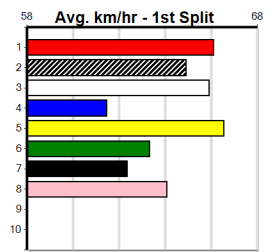

5

8:18PM

(VIC time)

Distance: 600m, Race Type: Restricted Win Heat, Total Prizemoney: $3,940
1st: $2,640, 2nd: $815, 3rd: $410, 4th: $75

Watchdog Tips:

Bet:

Table with columns: Form Box, Wgt, Dist, Track, Date, Time, BON, Margin, 1st/2nd (Time), PIR, Checked, Comment, WR, Split 1, S/P, Grade

Race 1: PAYBACK [4]. Details include Owner(s): Quaddie Boys (SYN), C Payne, C Hockey, P Joice, A Northridge; Sire: HANDSOME PRINCE; Dam: PAY CALL; Trainer: Terrence Reid (Yuroke). Includes box history and prize details.

Race 2: POCKET MOUSE [5]. Details include Owner(s): SCOTLAND (SYN), D Ireland, A Scott; Sire: FERAL FRANKY; Dam: SEVILLA; Trainer: Jason Formosa (Heathcote). Includes box history and prize details.

Race 3: CROCODILE ROLL [5]. Details include Owner(s): M Marshall; Sire: ASTON RUPEE; Dam: MARGIE IRENE; Trainer: Matthew Marshall (Darley). Includes box history and prize details.

Race 4: PALDRON BALE (NSW)[5]. Details include Owner(s): B Wheeler; Sire: FERNANDO BALE; Dam: HOUSTON BALE; Trainer: Samantha Grenfell (Anakie). Includes box history and prize details.

Race 5: SUNSET WISP (NSW)[5]. Details include Owner(s): DAILLY GREYHOUND FARMS (SYN), G Dailly, T Dailly; Sire: FERAL FRANKY; Dam: SUNSET BOURBSKI; Trainer: Thomas Dailly (Anakie). Includes box history and prize details.