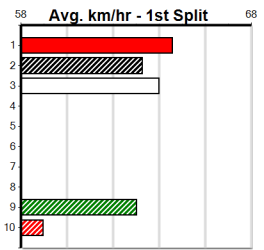

GRV VICBRED MAIDEN SERIES HT4

4

8:00PM

(VIC time)

Distance: 525m, Race Type: Maiden Heat, Total Prizemoney: \$2,860
1st: \$1,900, 2nd: \$590, 3rd: \$295, 4th: \$75

Watchdog Tips:

Bet:

Form	Box	Wgt	Dist	Track	Date	Time	BON	Margin	1st/2nd (Time)	PIR	Checked	Comment	WR	Split 1	S/P	Grade
------	-----	-----	------	-------	------	------	-----	--------	----------------	-----	---------	---------	----	---------	-----	-------