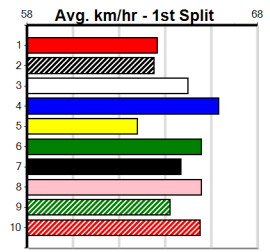

VALE PETER WISHART

Distance: 525m, Race Type: Grade 5, Total Prizemoney: $3,340
1st: $2,230, 2nd: $690, 3rd: $345, 4th: $75

AVIATION (4) can mix his form but his best is well up to this class. LUCKY LISA (6) exploded soon after box rise to win in handy time at Sandown Park recently. JAME'S ENTIY (8) can fill a minor placing.

Watchdog Tips: 4 6 8 10 Bet: Win 4

1 LITTLE DARL [5] New here, can show early speed, keep safe $7.00
BK Bitch Sep-22 Sire: ASTON RUPEE Dam: STAR OF JASMINE
Owner(s): MALLEE RACING (SYN), S Jardine, N Monaghan
Trainer: Donna Robertson (Bald Hills)
Winning Distances: < 300m (0) 300 - 399m (2) 400 - 499m (1) 500 - 599m (0) 600 - 699m (0) > 700m (0)
Winning Weights: 27.6(1) 27.7(1) 28.0(1)
1st (2) 28.0 390 BAL R12 24-Oct-24 22.26 22.08 2.25L TOUCH OF SIN (22.42) Q/11 . . . 8.37 $18.50 7
3rd (5) 27.8 390 BAL R14 31-Oct-24 22.56 22.23 4.75L PAW XENA (22.23) Q/33 . . . SW . 8.46 $4.60 6G
5th (7) 27.7 390 BAL R4 06-Nov-24 22.98 21.76 9.50L PAW WHITLEY (22.34) M/54 . . . . 8.55 $14.10 X67
3rd (2) 27.7 390 BAL R11 21-Nov-24 22.31 21.93 4.25L DAYS OF ROSES (22.02) M/44 . . . . 8.48 $4.50 6G
4th (6) 27.6 425 BEN R10 29-Nov-24 24.43 23.63 8.00L MISS PATSY (23.87) M/744 . . . . 6.73 $61.30 6G
1st (1) 27.6 410 HOR R10 07-Dec-24 23.40 23.34 1.25L PAW KATTIA (23.49) Q/11 . . . . 10.32 $2.10 6G
6th (1) 27.8 425 BEN R12 13-Dec-24 24.59 23.66 7.00L ASTON AURELIA (24.10) Q/336 . . . . 6.56 $11.60 5
4th (1) 27.5 390 WBL R5 19-Dec-24 22.51 21.82 4.25L MAKE THE CUT (22.21) M/44 . . . . 8.84 $6.80 RWH
Last 3 wins NOT included above
1st (1) 27.7 300 HVL R1 13-Oct-24 17.04 16.51 1.75L BULL INDEED (17.16) M/4 . . . . 4.06 $1.50 M
Prize Best $7630.00 FSH
Starts 14-3-1-5
Trk/Dts 0-0-0-0
APM 4723

2 YOU'RE IN LUCK [5] *** SCRATCHED *** $23.00
BD Bitch Mar-21 Sire: MOREIRA Dam: DASH TA FAME
Owner(s): L Repici
Trainer: Phillip Repici (Hampton Park)
Winning Distances: < 300m (0) 300 - 399m (2) 400 - 499m (2) 500 - 599m (3) 600 - 699m (0) > 700m (0)
Winning Weights: 23.9(1) 24.2(1) 24.3(1) 24.4(2) 24.6(2)
4th (8) 24.5 510 SLE R8 11-Dec-24 29.60 29.27 4.75L MADALIA TIPPER (29.27) S/564 . . . . 9.49 $15.60 5
7th (2) 23.7 300 HVL R12 27-Dec-24 17.42 16.90 3.25L LAKEVIEW JACK (17.20) M/8 . . . . 4.07 $11.60 T3-5
5th (4) 23.9 515 SAP R6 30-Dec-24 30.56 29.30 16.00 THIS TRAIN (29.45) M/4586 . . . . 5.30 $64.00 5H
2= (4) 24.2 300 HVL R12 13-Jan-25 17.28 16.95 1.00L REDGUM FLYER (17.23) M/4 . . . . 4.03 $6.50 5
2nd (8) 24.2 400 WGL R7 16-Jan-25 22.84 22.72 1.75L JUST LIKE AUDREY (22.72) Q/23 . . . . 8.42 $12.20 5
5th (8) 24.4 400 WGL R12 21-Jan-25 23.09 22.41 8.00L CATCH SOME RAYS (22.56) M/67 . . . . 8.67 $21.20 5
6th (4) 24.0 600 MEP R8 29-Jan-25 35.54 34.68 13.00 PAW LOUIS (34.68) M/6666 . . . . 9.36 $47.60 X45
7th (4) 24.2 400 WGL R10 04-Feb-25 23.34 22.36 9.00L JUMBUK JOHNNY (22.72) M/77 . . . . 8.81 $77.50 5
Last 3 wins NOT included above
1st (8) 23.9 515 SAP R2 05-May-24 30.33 29.71 1.25L MICROSCOPIC (30.40) M/2221 . . . SW . 5.23 $20.60 5NP
1st (6) 24.2 510 SLE R8 27-May-24 29.29 29.29 0.75L UNCONTESTED (29.32) M/111 . . . SW . 9.23 $14.90 5
1st (4) 24.3 400 WGL R4 10-Oct-24 22.95 22.67 1.5L LOCKED AND READY (23.05) M/3 . . . SW . 8.54 $6.10 T3-5
Prize Best $20560.00
Starts 30.79(1)-6/11/24
Trk/Dts 133-7-16-24
APM 4-0-0-0 3081