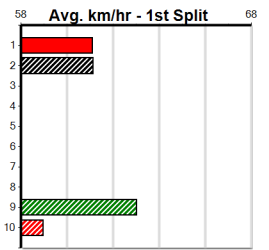

GRV VICBRED MAIDEN SERIES HT2

2

7:18PM

(VIC time)

Distance: 525m, Race Type: Maiden Heat, Total Prizemoney: $2,860
1st: $1,900, 2nd: $590, 3rd: $295, 4th: $75

Watchdog Tips: ☐ ☐ ☐ ☐ ☐ Bet:

Form Box	Wgt	Dist	Track	Date	Time	BON	Margin	1st/2nd (Time)	PIR	Checked	Comment	WR	Split 1	S/P	Grade			
1	OSPREY CHRONOS [M]																	
	BK Dog		Mar-23		Sire: ASTON RUPEE				Dam: MEPUNGA KATIE				Trainer: Angela Langton (Anakie)					
	Owner(s): CHAMPAGNE PTN (SYN), S Smith, A Langton																	
	Winning Distances: < 300m (0) 300 - 399m (0) 400 - 499m (0) 500 - 599m (0) 600 - 699m (0) > 700m (0)																	
	Winning Weights:																	
	2nd (7)	31.6	460	GEL	R9	09-Dec-24	26.05	25.77	0.50L STATUE OF TIME (26.02)	Q/111	.	.	.	6.64	$65.20	M		
	6th (6)	31.7	525	MEP	R1	18-Dec-24	31.30	29.94	5.50L ROGUE CHOICE (30.95)	M/8566	.	.	.	5.44	$11.60	M		
	7th (5)	31.9	460	GEL	R1	24-Dec-24	26.72	26.05	7.50L TEXAS PRESIDENT (26.23)	M/677	.	.	.	6.89	$10.40	M		
	5th (7)	31.8	525	MEP	R4	01-Jan-25	30.77	29.85	10.00 BLACK BUSINESS (30.08)	S/5666	.	.	.	5.31	$25.20	MH		
	2nd (2)	32.2	460	GEL	R2	07-Jan-25	26.61	25.93	4.50L BORN TO PARTY (26.30)	M/433	.	.	.	6.98	$3.40	RW		
3rd (1)	31.8	515	SAP	R1	13-Jan-25	30.51	29.43	4.00L PAW TONK (30.24)	S/5443	.	.	.	5.38	$7.70	MH			
6th (2)	31.9	515	SAN	R1	23-Jan-25	30.40	28.84	9.50L OUTSIDES (29.76)	M/8776	.	.	.	5.34	$26.60	MF			
3rd (5)	31.9	460	GEL	R3	28-Jan-25	26.26	25.81	4.75L WYONG EL PASO (25.93)	M/553	.	.	.	6.77	$25.60	M			
Last 3 wins NOT included above																		
<table border="1"> <tr><td>Prize</td><td></td><td>$1295.00</td></tr> <tr><td>Best</td><td>30.77(7)-1/1/25</td><td></td></tr> <tr><td>Starts</td><td>10-0-2-2</td><td></td></tr> <tr><td>Trk/Dts</td><td>3-0-0-0</td><td></td></tr> <tr><td>APM</td><td></td><td>1191</td></tr> </table>																		

2	WYONG JAMESON [M]																	
	WBD Bitch		May-23		Sire: FERNANDO BALE				Dam: GYPSY WYONG				Trainer: Thomas Dailly (Anakie)					
	Owner(s): G Dailly																	
	Winning Distances: < 300m (0) 300 - 399m (0) 400 - 499m (0) 500 - 599m (0) 600 - 699m (0) > 700m (0)																	
	Winning Weights:																	
	5th (7)	27.2	525	MEP	R1	01-Jan-25	31.08	29.85	12.00 OREGON JANET (30.24)	S/7444	.	.	.	5.33	$12.50	MH		
	4th (8)	27.3	450	BAL	R3	08-Jan-25	26.03	24.66	11.00 DELICIOUS (25.26)	M/444	.	.	.	6.91	$13.50	M		
	8th (2)	27.5	460	GEL	R2	14-Jan-25	26.47	25.58	13.00 SHIMA SAND (25.58)	M/688	.	.	.	6.78	$27.70	M		
	4th (3)	27.3	460	GEL	R7	21-Jan-25	26.47	25.92	4.00L OREGON INDRAH (26.20)	Q/253	.	.	.	6.75	$6.50	M		
	5th (2)	27.2	460	GEL	R3	28-Jan-25	26.69	25.81	11.00 WYONG EL PASO (25.93)	M/666	.	SW	.	6.82	$17.50	M		
Last 3 wins NOT included above																		
<table border="1"> <tr><td>Prize</td><td></td><td>$125.00</td></tr> <tr><td>Best</td><td>31.08(7)-1/1/25</td><td></td></tr> <tr><td>Starts</td><td>5-0-0-0</td><td></td></tr> <tr><td>Trk/Dts</td><td>1-0-0-0</td><td></td></tr> <tr><td>APM</td><td></td><td>125</td></tr> </table>																		

3	MY RULES [M]																	
	BK Dog		Dec-22		Sire: MY REDEEMER				Dam: HIGHTAN				Trainer: Justin Nolan (Devon Meadows)					
	Owner(s): M Nolan																	
	Winning Distances: < 300m (0) 300 - 399m (0) 400 - 499m (0) 500 - 599m (0) 600 - 699m (0) > 700m (0)																	
	Winning Weights:																	
	<table border="1"> <tr><td>Bx</td><td>1st</td><td>2nd</td><td>3rd</td><td>4th</td><td>5th</td><td>6th</td><td>7th</td><td>8th</td></tr> <tr><td>1</td><td></td><td></td><td></td><td></td><td></td><td></td><td></td><td></td></tr> <tr><td>2</td><td></td><td></td><td></td><td></td><td></td><td></td><td></td><td></td></tr> <tr><td>3</td><td></td><td></td><td></td><td></td><td></td><td></td><td></td><td></td></tr> <tr><td>4</td><td></td><td></td><td></td><td></td><td></td><td></td><td></td><td></td></tr> <tr><td>5</td><td></td><td></td><td></td><td></td><td></td><td></td><td></td><td></td></tr> <tr><td>6</td><td></td><td></td><td></td><td></td><td></td><td></td><td></td><td></td></tr> <tr><td>7</td><td></td><td></td><td></td><td></td><td></td><td></td><td></td><td></td></tr> <tr><td>8</td><td></td><td></td><td></td><td></td><td></td><td></td><td></td><td></td></tr> </table>																	
	Last 3 wins NOT included above																	
	<table border="1"> <tr><td>Prize</td><td></td><td>$0</td></tr> <tr><td>Best</td><td></td><td>FSH</td></tr> <tr><td>Starts</td><td></td><td>0-0-0-0</td></tr> <tr><td>Trk/Dts</td><td></td><td>0-0-0-0</td></tr> <tr><td>APM</td><td></td><td>0</td></tr> </table>																	

4	HOT NANU [M]																	
	WF Dog		May-23		Sire: FERNANDO BALE				Dam: JS MAKIN WAVES				Trainer: Jason Sharp (Lara)					
	Owner(s): N Powell																	
	Winning Distances: < 300m (0) 300 - 399m (0) 400 - 499m (0) 500 - 599m (0) 600 - 699m (0) > 700m (0)																	
	Winning Weights:																	
	<table border="1"> <tr><td>Bx</td><td>1st</td><td>2nd</td><td>3rd</td><td>4th</td><td>5th</td><td>6th</td><td>7th</td><td>8th</td></tr> <tr><td>1</td><td></td><td></td><td></td><td></td><td></td><td></td><td></td><td></td></tr> <tr><td>2</td><td></td><td></td><td></td><td></td><td></td><td></td><td></td><td></td></tr> <tr><td>3</td><td></td><td></td><td></td><td></td><td></td><td></td><td></td><td></td></tr> <tr><td>4</td><td></td><td></td><td></td><td></td><td></td><td></td><td></td><td></td></tr> <tr><td>5</td><td></td><td></td><td></td><td></td><td></td><td></td><td></td><td></td></tr> <tr><td>6</td><td></td><td></td><td></td><td></td><td></td><td></td><td></td><td></td></tr> <tr><td>7</td><td></td><td></td><td></td><td></td><td></td><td></td><td></td><td></td></tr> <tr><td>8</td><td></td><td></td><td></td><td></td><td></td><td></td><td></td><td></td></tr> </table>																	
	Last 3 wins NOT included above																	
	<table border="1"> <tr><td>Prize</td><td></td><td>$0</td></tr> <tr><td>Best</td><td></td><td>FSH</td></tr> <tr><td>Starts</td><td></td><td>0-0-0-0</td></tr> <tr><td>Trk/Dts</td><td></td><td>0-0-0-0</td></tr> <tr><td>APM</td><td></td><td>0</td></tr> </table>