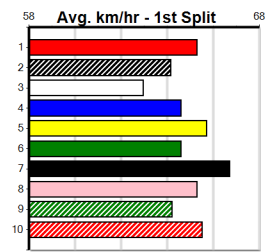

GORSKI TRUCK & TRAILER

Distance: 525m, Race Type: Grade 5, Total Prizemoney: $3,340
1st: $2,230, 2nd: $690, 3rd: $345, 4th: $75

ZIPPING KERR (1) showed speed in her top win 2 starts back and she looks hard to hold out from her gun draw tonight. DIVINE NATURE (5) is much better than his form may read and he could be the danger with even luck here.

Watchdog Tips: 1 5 2 3 Bet: Win 1

ZIPPER KERR (NSW)[5] $5.50
Owner(s): Hallinan Hallinan (SYN), M Hallinan, F Hallinan
Trainer: David Geall (Lara)
Box History table and Prize Best Starts table included.

BRONELLY STRIKER [5] $3.40
Owner(s): T Trengove
Trainer: Mark Johnson (Ross Creek)
Box History table and Prize Best Starts table included.

PRINCE PIERRE [5] $8.00
Owner(s): C Brett
Trainer: Cole Brett (Kurunjang)
Box History table and Prize Best Starts table included.

NAVY BLUE BUZZ (WA)[5] $21.00
Owner(s): D Bewley
Trainer: Michael Bewley (Pentland Hills)
Box History table and Prize Best Starts table included.

DIVINE NATURE (SA)[5] $3.00
Owner(s): Bartholomew Bartholomew (SYN), L Bartholomew, S Bartholomew, E Bartholomew
Trainer: Matthew Lanigan (Rowsley)
Box History table and Prize Best Starts table included.