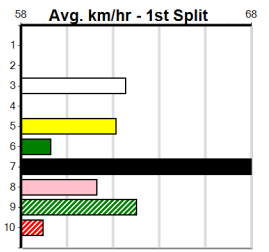

Last 3 wins NOT included above

Prize Best	\$0.00
Starts	FSH
Trk/Dts	6-0-0-0
APM	0

10

GRV VICBRED MAIDEN SERIES HT3

3

7:38PM

(VIC time)

Distance: 525m, Race Type: Maiden Heat, Total Prizemoney: \$2,860
 1st: \$1,900, 2nd: \$590, 3rd: \$295, 4th: \$75