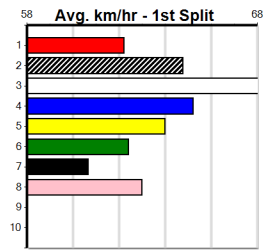

WESTLINK CONTAINER SALES

Distance: 525m, Race Type: Grade 6, Total Prizemoney: $3,340
1st: $2,230, 2nd: $690, 3rd: $345, 4th: $75

Watchdog Tips:

Bet:

Form Box	Wgt	Dist	Track	Date	Time	BON	Margin	1st/2nd (Time)	PIR	Checked	Comment	WR	Split 1	S/P	Grade

1

CARUGGI [6]

F Dog Oct-22 Sire: FERAL FRANKY Dam: NORDEGREN Trainer: Korie-lee Heinrich (Anakie)

Owner(s): J Ennis

Winning Distances: < 300m (0) 300 - 399m (0) 400 - 499m (2) 500 - 599m (0) 600 - 699m (0) > 700m (0)

Winning Weights: 34.9(1) 35.6(1)

3rd (2)	35.3	525	MEP	R10	13-Nov-24	31.11	29.96	14.00 COPPER RUSH (30.17)	M/2444				5.24	$6.40	7
3rd (3)	35.3	525	MEA	R2	14-Dec-24	30.51	29.70	1.75L SAINT NIFTY (30.40)	M/7323				5.30	$14.20	7
8th (4)	35.2	525	MEA	R1	21-Dec-24	30.89	29.62	12.00 MEPUNGA SCARLETT (30.11)	M/5888				5.31	$25.40	X67
4th (8)	35.1	450	BAL	R5	01-Jan-25	25.63	25.18	3.00L PAW BARTON (25.42)	M/544				6.73	$14.80	X67
5th (7)	35.1	450	BAL	R9	08-Jan-25	25.50	24.66	2.25L DAD'S TARIPIA/REIKO	M/765				6.88	$18.00	X67
2nd (7)	35.6	460	GEL	R5	14-Jan-25	25.75	25.58	1.5L HURRICANE BERT (25.66)	M/522				6.71	$5.50	X67
1st (4)	35.6	460	GEL	R9	21-Jan-25	26.04	25.92	0.75L KIRKY STORM (26.09)	M/222				6.71	$2.80	7
2nd (8)	35.0	460	GEL	R5	28-Jan-25	26.03	25.81	2.25L CHATTANOOGA (25.89)	M/222				6.64	$2.60	6G

Last 3 wins NOT included above

1st (5)	34.9	450	BAL	R3	02-Oct-24	25.37	25.12	4.25L KIWI JAY (25.66)	Q/111				6.69	$3.10	M

Box History

Bx	1st	2nd	3rd	4th	5th	6th	7th	8th
1								
2								
3								
4								
5								
6								
7								
8								

Prize Best Starts Trk/Dts APM

2

FLYING ROCCO [6]

BK Dog Jul-22 Sire: FLYING RICCIARDO Dam: KARISE FUSILEER Trainer: Glen Davies (Bolinda)

Owner(s): G Davies

Winning Distances: < 300m (0) 300 - 399m (1) 400 - 499m (0) 500 - 599m (1) 600 - 699m (0) > 700m (0)

Winning Weights: 34.8(1) 35.5(1)

1st (6)	34.8	390	SHP	R2	11-Nov-24	22.65	21.77	1.5L BLACK FALCON (22.75)	Q/11				8.60	$16.10	M
8th (5)	35.5	515	SAN	R2	19-Dec-24	31.53	29.48	22.00 DIFFERENT HERE (30.04)	S/6888		SW		5.31	$38.50	X67
7th (3)	36.2	450	BAL	R5	01-Jan-25	26.22	25.18	12.00 PAW BARTON (25.42)	S/455				6.72	$23.40	X67
7th (3)	36.4	450	SHP	R10	06-Jan-25	26.26	25.15	13.00 PAW OLLIE (25.40)	M/856				6.90	$78.10	X67
6th (4)	36.2	450	SHP	R6	09-Jan-25	25.89	25.57	3.25L ASTON RYAN (25.66)	M/234				6.78	$12.10	7
1st (4)	35.5	500	BEN	R7	15-Jan-25	28.65	28.39	3.00L VISTA VANADIUM (28.85)	Q/111				6.63	$9.80	7
7th (8)	35.7	525	MEP	R2	22-Jan-25	31.17	29.86	12.00 QUEEN AVENGER (30.33)	S/3556				5.21	$65.40	X67H
5th (7)	35.2	525	MEP	R3	29-Jan-25	30.94	30.07	7.50L PAW TONK (30.42)	Q/2222				5.22	$25.30	X67

Last 3 wins NOT included above

Box History

Bx	1st	2nd	3rd	4th	5th	6th	7th	8th
1								
2								
3								
4								
5								
6								
7								
8								

Prize Best Starts Trk/Dts APM