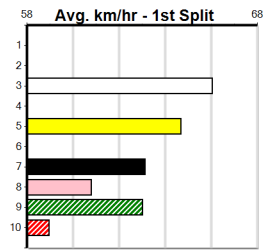

GRV VICBRED MAIDEN SERIES HT1

1
6:53PM

(VIC time)

Distance: 525m, Race Type: Maiden Heat, Total Prizemoney: $2,860
1st: $1,900, 2nd: $590, 3rd: $295, 4th: $75

Watchdog Tips: ☐ ☐ ☐ ☐ ☐ Bet:

Form Box	Wgt	Dist	Track	Date	Time	BON	Margin	1st/2nd (Time)	PIR	Checked	Comment	W/R	Split 1	S/P	Grade

1

ASTON YAMATO [M]
WBK Dog Jul-23 Sire: ASTON KIMETTO Dam: ASTON KOMUNI
Owner(s): R Borda
Winning Distances: < 300m (0) 300 - 399m (0) 400 - 499m (0) 500 - 599m (0) 600 - 699m (0) > 700m (0)
Winning Weights:

Bx	1st	2nd	3rd	4th	5th	6th	7th	8th
1								
2								
3								
4								
5								
6								
7								
8								

Last 3 wins NOT included above

Prize Best	$0
Starts	0-0-0-0
Trk/Dts	0-0-0-0
APM	0

Trainer: Craig Treherne (Lara)

2

MONKEY RIOT [M]
F Dog Jun-23 Sire: WHISKEY RIOT Dam: SPANAU BALLET
Owner(s): Vi Alskar Hundar (SYN), A Lie, J Sharp
Winning Distances: < 300m (0) 300 - 399m (0) 400 - 499m (0) 500 - 599m (0) 600 - 699m (0) > 700m (0)
Winning Weights:

Bx	1st	2nd	3rd	4th	5th	6th	7th	8th
1								
2								
3								
4								
5								
6								
7								
8								

Last 3 wins NOT included above

Prize Best	$0
Starts	0-0-0-0
Trk/Dts	0-0-0-0
APM	0

Trainer: Dylan Sharp (Lara)

3

TRIBECA [M]
BK Dog Jan-23 Sire: ASTON RUPEE Dam: ELEVATED
Owner(s): A Manolitsis
Winning Distances: < 300m (0) 300 - 399m (0) 400 - 499m (0) 500 - 599m (0) 600 - 699m (0) > 700m (0)
Winning Weights:

Bx	1st	2nd	3rd	4th	5th	6th	7th	8th
1								
2		1						
3								
4								
5								
6			1					
7								
8								

Last 3 wins NOT included above

Prize Best	$3620.00
Starts	2-0-2-0
Trk/Dts	0-0-0-0
APM	3620

Trainer: Brooke Ennis (Avalon)

4

WESTAR LEO [M]
RF Dog May-23 Sire: BARCIA BALE Dam: SUNTORY ROSE
Owner(s): Westar (SYN), S Hynes, W Weigl, A Perry
Winning Distances: < 300m (0) 300 - 399m (0) 400 - 499m (0) 500 - 599m (0) 600 - 699m (0) > 700m (0)
Winning Weights:

Bx	1st	2nd	3rd	4th	5th	6th	7th	8th
1								
2								
3								
4								
5								
6								
7								
8								

Last 3 wins NOT included above

Prize Best	$0
Starts	0-0-0-0
Trk/Dts	0-0-0-0
APM	0

Trainer: Jeffrey Britton (Anakie)

5

STRUCK THE LOT [M]
WBK Bitch Apr-23 Sire: BIG GINGER BOY Dam: SUNSTRUCK
Owner(s): R Le sueur
Winning Distances: < 300m (0) 300 - 399m (0) 400 - 499m (0) 500 - 599m (0) 600 - 699m (0) > 700m (0)
Winning Weights:

Bx	1st	2nd	3rd	4th	5th	6th	7th	8th
1		1						
2								
3								
4								
5								
6			1					
7								
8								

Last 3 wins NOT included above

Prize Best	$820.00
Starts	2-0-1-1
Trk/Dts	0-0-0-0
APM	656

Trainer: Robert Le sueur (Mulwala)