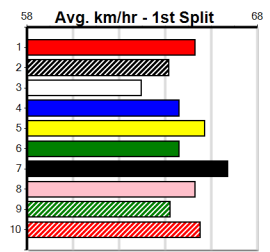

11
10:23PM

(VIC time)

GORSKI TRUCK & TRAILER

Distance: 525m, Race Type: Grade 5, Total Prizemoney: $3,340
1st: $2,230, 2nd: $690, 3rd: $345, 4th: $75

Watchdog Tips:

Bet:

Form Box Wgt Dist Track Date Time BON Margin 1st/2nd (Time) PIR Checked Comment W/R Split 1 S/P Grade

ZIPPING KERR (NSW)[5]

F Bitch Apr-22 Sire: ZACK MONELLI Dam: ZIPPING FLEUR

Owner(s): Hallinan Hallinan (SYN), M Hallinan, F Hallinan Trainer: David Geall (Lara)

Winning Distances: < 300m (0) 300 - 399m (0) 400 - 499m (2) 500 - 599m (6) 600 - 699m (0) > 700m (0)

Winning Weights: 29.2(3) 29.4(1) 29.6(1) 29.8(1) 29.9(1) 30.5(1)

Box	1st	2nd	3rd	4th	5th	6th	7th	8th
1								
2								
3								
4								
5								
6								
7								
8								

Last 3 wins NOT included above

Box History								
Bx	1st	2nd	3rd	4th	5th	6th	7th	8th
1								
2								
3								
4								
5								
6								
7								
8								

Prize Best Starts Trk/Dts APM $32205.00 30.57(7)-11/1/25 35-8-2-3 2-0-0-0 9036

BRONELLY STRIKER [5]

BK Dog Mar-22 Sire: FERNANDO BALE Dam: STRIKER LIGHT

Owner(s): T Trengove Trainer: Mark Johnson (Ross Creek)

Winning Distances: < 300m (0) 300 - 399m (0) 400 - 499m (3) 500 - 599m (7) 600 - 699m (0) > 700m (0)

Winning Weights: 35.0(1) 35.4(3) 35.6(4) 35.7(1) 36.0(1)

Box	1st	2nd	3rd	4th	5th	6th	7th	8th
1								
2								
3								
4								
5								
6								
7								
8								

Last 3 wins NOT included above

Box History								
Bx	1st	2nd	3rd	4th	5th	6th	7th	8th
1								
2								
3								
4								
5								
6								
7								
8								

Prize Best Starts Trk/Dts APM $43787.50 30.11(1)-1/5/24 35-10-3-5 10-2-2-1 10729

PRINCE PIERRE [5]

BK Dog Apr-22 Sire: ORSON ALLEN Dam: CULLQUIN CERSEI

Owner(s): C Brett Trainer: Cole Brett (Kurunjang)

Winning Distances: < 300m (0) 300 - 399m (0) 400 - 499m (7) 500 - 599m (0) 600 - 699m (0) > 700m (0)

Winning Weights: 30.6(1) 30.7(2) 30.8(1) 30.9(1) 31.6(1) 32.0(1)

Box	1st	2nd	3rd	4th	5th	6th	7th	8th
1								
2								
3								
4								
5								
6								
7								
8								

Last 3 wins NOT included above

Box History								
Bx	1st	2nd	3rd	4th	5th	6th	7th	8th
1								
2								
3								
4								
5								
6								
7								
8								

Prize Best Starts Trk/Dts APM $10050.00 31.10(4)-3/1/24 33-7-2-4 3-0-0-0 6229

NAVY BLUE BUZZ (WA)[5]

BE Dog Sep-20 Sire: AUSSIE INFRARED Dam: MISS AMERICA

Owner(s): D Bewley Trainer: Michael Bewley (Pentland Hills)

Winning Distances: < 300m (0) 300 - 399m (0) 400 - 499m (5) 500 - 599m (7) 600 - 699m (3) > 700m (0)

Winning Weights: 35.0(1) 36.9(2) 37.0(1) 37.1(3) 37.2(3) 37.3(2) 37.5(2) 37.6(1)

Box	1st	2nd	3rd	4th	5th	6th	7th	8th
1								
2								
3								
4								
5								
6								
7								
8								

Last 3 wins NOT included above

Box History								
Bx	1st	2nd	3rd	4th	5th	6th	7th	8th
1								
2								
3								
4								
5								
6								
7								
8								

Prize Best Starts Trk/Dts APM $53986.00 30.17(1)-30/12/23 46-11-11-8 6-0-1-1 2485

DIVINE NATURE (SA)[5]

BK Dog Apr-21 Sire: BLUE MOON RISING Dam: GALACTIC DESTINY

Owner(s): Bartholomew Bartholomew (SYN), L Bartholomew, S Bartholomew, E Bartholomew Trainer: Matthew Lanigan (Rowsley)

Winning Distances: < 300m (0) 300 - 399m (0) 400 - 499m (7) 500 - 599m (5) 600 - 699m (0) > 700m (0)

Winning Weights: 32.5(1) 32.6(1) 32.8(1) 33.0(1) 33.1(1) 33.4(1) 33.5(2) 33.6(3) 34.0(1)

Box	1st	2nd	3rd	4th	5th	6th	7th	8th
1								
2								
3								
4								
5								
6								
7								
8								

Last 3 wins NOT included above

Box History								
Bx	1st	2nd	3rd	4th	5th	6th	7th	8th
1								
2								
3								
4								
5								
6								
7								
8								

Prize Best Starts Trk/Dts APM $42225.00 30.14(4)-15/7/23 42-12-3-8 7-0-1-0 4110