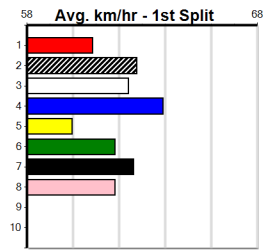

9

9:44PM

(VIC time)

Distance: 525m, Race Type: Grade 7, Total Prizemoney: $3,340
1st: $2,230, 2nd: $690, 3rd: $345, 4th: $75

Watchdog Tips:

Bet:

Table with columns: Form Box, Wgt, Dist, Track, Date, Time, BON, Margin, 1st/2nd (Time), PIR, Checked, Comment, WR, Split 1, S/P, Grade

REV PIRATE [7]
RF Dog Feb-23 Sire: FERAL FRANKY Dam: JD REVELATION
Owner(s): DAILLY GREYHOUND FARMS (SYN), G Dailly, T Dailly
Trainer: Thomas Dailly (Anakie)
Winning Distances: < 300m (0) 300 - 399m (0) 400 - 499m (1) 500 - 599m (0) 600 - 699m (0) > 700m (0)
Winning Weights: 34.3(1)
Box History table and Prize Best info.

ONE WORD ANSWER [7]
WBK Dog Mar-23 Sire: FERNANDO BALE Dam: MEPUNGA SPECTRE
Owner(s): A Haines
Trainer: James Shaw (Northwood)
Winning Distances: < 300m (0) 300 - 399m (0) 400 - 499m (1) 500 - 599m (0) 600 - 699m (0) > 700m (0)
Winning Weights: 32.9(1)
Box History table and Prize Best info.

JODIE'S ANGEL [7]
BK Bitch Jul-22 Sire: FLYING RICCIARDO Dam: KARISE FUSILEER
Owner(s): G Davies
Trainer: Glen Davies (Bolinda)
Winning Distances: < 300m (0) 300 - 399m (0) 400 - 499m (1) 500 - 599m (0) 600 - 699m (0) > 700m (0)
Winning Weights: 30.0(1)
Box History table and Prize Best info.

NEW HEIGHTS [7]
BK Dog May-23 Sire: KURO KISMET Dam: RIVIERA CRUZ
Owner(s): M Clark
Trainer: Matthew Clark (Briagolong)
Winning Distances: < 300m (0) 300 - 399m (0) 400 - 499m (0) 500 - 599m (1) 600 - 699m (0) > 700m (0)
Winning Weights: 31.6(1)
Box History table and Prize Best info.

DARK MIRACLE [7]
BK Dog Sep-22 Sire: ASTON RUPEE Dam: STAR OF JASMINE
Owner(s): S Jardine
Trainer: Donna Robertson (Bald Hills)
Winning Distances: < 300m (0) 300 - 399m (0) 400 - 499m (0) 500 - 599m (1) 600 - 699m (0) > 700m (0)
Winning Weights: 31.9(1)
Box History table and Prize Best info.

1

2

3

4

5