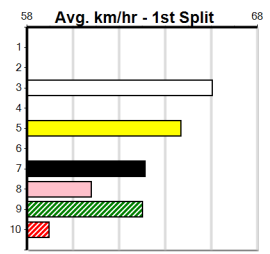

GRV VICBRED MAIDEN SERIES HT1

1
6:53PM

(VIC time)

Distance: 525m, **Race Type:** Maiden Heat, **Total Prizemoney:** $2,860
1st: $1,900, **2nd:** $590, **3rd:** $295, **4th:** $75

TRIBECA (3) is coming off two top placings and looks primed for this. TOMMY SPARKLE (7) continues to get faster with more racing and should be in the finish. STRUCK THE LOT (5) is coming off two strong placings in a tough maiden series at Bendigo.

Watchdog Tips: **3** **7** **5** **1** **Bet:** Box Quinella 3,5,7 ($10 for 333.33%)

Form Box	Wgt	Dist	Track	Date	Time	BON	Margin	1st/2nd (Time)	PIR	Checked	Comment	W/R	Split 1	S/P	Grade
1	ASTON YAMATO [M] $6.00														
	Bred to have plenty of speed, watch betting.														
	WBK Dog Jul-23 Sire: ASTON KIMETTO Dam: ASTON KOMUNI														
	Owner(s): R Borda Trainer: Craig Treherne (Lara)														
	Winning Distances: < 300m (0) 300 - 399m (0) 400 - 499m (0) 500 - 599m (0) 600 - 699m (0) > 700m (0)														
	Winning Weights:														
	<table border="1"> <thead> <tr> <th>Bx</th> <th>1st</th> <th>2nd</th> <th>3rd</th> <th>4th</th> <th>5th</th> <th>6th</th> <th>7th</th> <th>8th</th> </tr> </thead> <tbody> <tr><td>1</td><td></td><td></td><td></td><td></td><td></td><td></td><td></td><td></td></tr> <tr><td>2</td><td></td><td></td><td></td><td></td><td></td><td></td><td></td><td></td></tr> <tr><td>3</td><td></td><td></td><td></td><td></td><td></td><td></td><td></td><td></td></tr> <tr><td>4</td><td></td><td></td><td></td><td></td><td></td><td></td><td></td><td></td></tr> <tr><td>5</td><td></td><td></td><td></td><td></td><td></td><td></td><td></td><td></td></tr> <tr><td>6</td><td></td><td></td><td></td><td></td><td></td><td></td><td></td><td></td></tr> <tr><td>7</td><td></td><td></td><td></td><td></td><td></td><td></td><td></td><td></td></tr> <tr><td>8</td><td></td><td></td><td></td><td></td><td></td><td></td><td></td><td></td></tr> </tbody> </table>														
	Last 3 wins NOT included above														
	<table border="1"> <tr><td>Prize Best</td><td></td><td></td><td></td><td></td><td></td><td></td><td></td><td>$0</td></tr> <tr><td>Starts</td><td></td><td></td><td></td><td></td><td></td><td></td><td></td><td>FSH</td></tr> <tr><td>Trk/Dts</td><td></td><td></td><td></td><td></td><td></td><td></td><td></td><td>0-0-0-0</td></tr> <tr><td>APM</td><td></td><td></td><td></td><td></td><td></td><td></td><td></td><td>0-0-0-0</td></tr> <tr><td></td><td></td><td></td><td></td><td></td><td></td><td></td><td></td><td>0</td></tr> </table>														

2	MONKEY RIOT [M] $7.00														
	Nicely bred type, in capable hands, watch betting														
	F Dog Jun-23 Sire: WHISKEY RIOT Dam: SPANAU BALLET														
	Owner(s): Vi Alskar Hundar (SYN), A Lie, J Sharp Trainer: Dylan Sharp (Lara)														
	Winning Distances: < 300m (0) 300 - 399m (0) 400 - 499m (0) 500 - 599m (0) 600 - 699m (0) > 700m (0)														
	Winning Weights:														
	<table border="1"> <thead> <tr> <th>Bx</th> <th>1st</th> <th>2nd</th> <th>3rd</th> <th>4th</th> <th>5th</th> <th>6th</th> <th>7th</th> <th>8th</th> </tr> </thead> <tbody> <tr><td>1</td><td></td><td></td><td></td><td></td><td></td><td></td><td></td><td></td></tr> <tr><td>2</td><td></td><td></td><td></td><td></td><td></td><td></td><td></td><td></td></tr> <tr><td>3</td><td></td><td></td><td></td><td></td><td></td><td></td><td></td><td></td></tr> <tr><td>4</td><td></td><td></td><td></td><td></td><td></td><td></td><td></td><td></td></tr> <tr><td>5</td><td></td><td></td><td></td><td></td><td></td><td></td><td></td><td></td></tr> <tr><td>6</td><td></td><td></td><td></td><td></td><td></td><td></td><td></td><td></td></tr> <tr><td>7</td><td></td><td></td><td></td><td></td><td></td><td></td><td></td><td></td></tr> <tr><td>8</td><td></td><td></td><td></td><td></td><td></td><td></td><td></td><td></td></tr> </tbody> </table>														
	Last 3 wins NOT included above														
	<table border="1"> <tr><td>Prize Best</td><td></td><td></td><td></td><td></td><td></td><td></td><td></td><td>$0</td></tr> <tr><td>Starts</td><td></td><td></td><td></td><td></td><td></td><td></td><td></td><td>FSH</td></tr> <tr><td>Trk/Dts</td><td></td><td></td><td></td><td></td><td></td><td></td><td></td><td>0-0-0-0</td></tr> <tr><td>APM</td><td></td><td></td><td></td><td></td><td></td><td></td><td></td><td>0-0-0-0</td></tr> <tr><td></td><td></td><td></td><td></td><td></td><td></td><td></td><td></td><td>0</td></tr> </table>														

3	TRIBECA [M] $3.80														
	Shows enormous promise, in top kennel, go close.														
	BK Dog Jan-23 Sire: ASTON RUPEE Dam: ELEVATED														
	Owner(s): A Manolitsis Trainer: Brooke Ennis (Avalon)														
	Winning Distances: < 300m (0) 300 - 399m (0) 400 - 499m (0) 500 - 599m (0) 600 - 699m (0) > 700m (0)														
	Winning Weights:														
	<table border="1"> <tr><td>2nd (6)</td><td>35.2</td><td>450</td><td>BAL</td><td>R4</td><td>15-Jan-25</td><td>25.50</td><td>24.96</td><td>3.5L WYONG DALLAS (25.27)</td><td>M/222</td><td></td><td></td><td></td><td></td><td>6.58</td><td>$2.10</td><td>MH</td></tr> <tr><td>2nd (2)</td><td>35.1</td><td>450</td><td>BAL</td><td>R1</td><td>22-Jan-25</td><td>25.44</td><td>25.06</td><td>1.75L WATCH ME EXPLODE (25.33)</td><td>M/223</td><td></td><td></td><td></td><td></td><td>6.55</td><td>$7.10</td><td>MF</td></tr> </table>														
	Last 3 wins NOT included above														
	<table border="1"> <thead> <tr> <th>Bx</th> <th>1st</th> <th>2nd</th> <th>3rd</th> <th>4th</th> <th>5th</th> <th>6th</th> <th>7th</th> <th>8th</th> </tr> </thead> <tbody> <tr><td>1</td><td></td><td></td><td></td><td></td><td></td><td></td><td></td><td></td></tr> <tr><td>2</td><td></td><td>1</td><td></td><td></td><td></td><td></td><td></td><td></td></tr> <tr><td>3</td><td></td><td></td><td></td><td></td><td></td><td></td><td></td><td></td></tr> <tr><td>4</td><td></td><td></td><td></td><td></td><td></td><td></td><td></td><td></td></tr> <tr><td>5</td><td></td><td></td><td></td><td></td><td></td><td></td><td></td><td></td></tr> <tr><td>6</td><td></td><td></td><td>1</td><td></td><td></td><td></td><td></td><td></td></tr> <tr><td>7</td><td></td><td></td><td></td><td></td><td></td><td></td><td></td><td></td></tr> <tr><td>8</td><td></td><td></td><td></td><td></td><td></td><td></td><td></td><td></td></tr> </tbody> </table>														
	<table border="1"> <tr><td>Prize Best</td><td></td><td></td><td></td><td></td><td></td><td></td><td></td><td>$3620.00</td></tr> <tr><td>Starts</td><td></td><td></td><td></td><td></td><td></td><td></td><td></td><td>FSH</td></tr> <tr><td>Trk/Dts</td><td></td><td></td><td></td><td></td><td></td><td></td><td></td><td>2-0-2-0</td></tr> <tr><td>APM</td><td></td><td></td><td></td><td></td><td></td><td></td><td></td><td>0-0-0-0</td></tr> <tr><td></td><td></td><td></td><td></td><td></td><td></td><td></td><td></td><td>3620</td></tr> </table>														

4	WESTAR LEO [M] $9.00														
	Well bred type, in good hands, betting best guide														
	RF Dog May-23 Sire: BARCIA BALE Dam: SUNTORY ROSE														
	Owner(s): Westar (SYN), S Hynes, W Weigl, A Perry Trainer: Jeffrey Britton (Anakie)														
	Winning Distances: < 300m (0) 300 - 399m (0) 400 - 499m (0) 500 - 599m (0) 600 - 699m (0) > 700m (0)														
	Winning Weights:														
	<table border="1"> <thead> <tr> <th>Bx</th> <th>1st</th> <th>2nd</th> <th>3rd</th> <th>4th</th> <th>5th</th> <th>6th</th> <th>7th</th> <th>8th</th> </tr> </thead> <tbody> <tr><td>1</td><td></td><td></td><td></td><td></td><td></td><td></td><td></td><td></td></tr> <tr><td>2</td><td></td><td></td><td></td><td></td><td></td><td></td><td></td><td></td></tr> <tr><td>3</td><td></td><td></td><td></td><td></td><td></td><td></td><td></td><td></td></tr> <tr><td>4</td><td></td><td></td><td></td><td></td><td></td><td></td><td></td><td></td></tr> <tr><td>5</td><td></td><td></td><td></td><td></td><td></td><td></td><td></td><td></td></tr> <tr><td>6</td><td></td><td></td><td></td><td></td><td></td><td></td><td></td><td></td></tr> <tr><td>7</td><td></td><td></td><td></td><td></td><td></td><td></td><td></td><td></td></tr> <tr><td>8</td><td></td><td></td><td></td><td></td><td></td><td></td><td></td><td></td></tr> </tbody> </table>														
	Last 3 wins NOT included above														
	<table border="1"> <tr><td>Prize Best</td><td></td><td></td><td></td><td></td><td></td><td></td><td></td><td>$0</td></tr> <tr><td>Starts</td><td></td><td></td><td></td><td></td><td></td><td></td><td></td><td>FSH</td></tr> <tr><td>Trk/Dts</td><td></td><td></td><td></td><td></td><td></td><td></td><td></td><td>0-0-0-0</td></tr> <tr><td>APM</td><td></td><td></td><td></td><td></td><td></td><td></td><td></td><td>0-0-0-0</td></tr> <tr><td></td><td></td><td></td><td></td><td></td><td></td><td></td><td></td><td>0</td></tr> </table>														

5	STRUCK THE LOT [M] $5.00														
	Impressive in recent maiden series at Bendigo.														
	WBK Bitch Apr-23 Sire: BIG GINGER BOY Dam: SUNSTRUCK														
	Owner(s): R Le sueur Trainer: Robert Le sueur (Mulwala)														
	Winning Distances: < 300m (0) 300 - 399m (0) 400 - 499m (0) 500 - 599m (0) 600 - 699m (0) > 700m (0)														
	Winning Weights:														
	<table border="1"> <tr><td>2nd (1)</td><td>28.1</td><td>425</td><td>BEN</td><td>R3</td><td>27-Dec-24</td><td>24.47</td><td>23.73</td><td>3.25L PAW TORRIE (24.26)</td><td>M/112</td><td></td><td></td><td></td><td></td><td>6.58</td><td>$4.40</td><td>MH</td></tr> <tr><td>3rd (6)</td><td>28.0</td><td>425</td><td>BEN</td><td>R2</td><td>03-Jan-25</td><td>23.92</td><td>23.56</td><td>1.75L GUNAI HURRICANE (23.80)</td><td>M/222</td><td></td><td></td><td></td><td></td><td>6.60</td><td>$17.00</td><td>MF</td></tr> </table>														
	Last 3 wins NOT included above														
	<table border="1"> <thead> <tr> <th>Bx</th> <th>1st</th> <th>2nd</th> <th>3rd</th> <th>4th</th> <th>5th</th> <th>6th</th> <th>7th</th> <th>8th</th> </tr> </thead> <tbody> <tr><td>1</td><td></td><td>1</td><td></td><td></td><td></td><td></td><td></td><td></td></tr> <tr><td>2</td><td></td><td></td><td></td><td></td><td></td><td></td><td></td><td></td></tr> <tr><td>3</td><td></td><td></td><td></td><td></td><td></td><td></td><td></td><td></td></tr> <tr><td>4</td><td></td><td></td><td></td><td></td><td></td><td></td><td></td><td></td></tr> <tr><td>5</td><td></td><td></td><td></td><td></td><td></td><td></td><td></td><td></td></tr> <tr><td>6</td><td></td><td></td><td></td><td>1</td><td></td><td></td><td></td><td></td></tr> <tr><td>7</td><td></td><td></td><td></td><td></td><td></td><td></td><td></td><td></td></tr> <tr><td>8</td><td></td><td></td><td></td><td></td><td></td><td></td><td></td><td></td></tr> </tbody> </table>														
	<table border="1"> <tr><td>Prize Best</td><td></td><td></td><td></td><td></td><td></td><td></td><td></td><td>$820.00</td></tr> <tr><td>Starts</td><td></td><td></td><td></td><td></td><td></td><td></td><td></td><td>FSH</td></tr> <tr><td>Trk/Dts</td><td></td><td></td><td></td><td></td><td></td><td></td><td></td><td>2-0-1-1</td></tr> <tr><td>APM</td><td></td><td></td><td></td><td></td><td></td><td></td><td></td><td>0-0-0-0</td></tr> <tr><td></td><td></td><td></td><td></td><td></td><td></td><td></td><td></td><td>656</td></tr> </table>