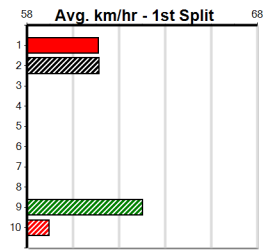

GRV VICBRED MAIDEN SERIES HT2

2

7:18PM

(VIC time)

Distance: 525m, **Race Type:** Maiden Heat, **Total Prizemoney:** $2,860
1st: $1,900, **2nd:** $590, **3rd:** $295, **4th:** $75

Race jam packed with a host of well bred first starters and UNIVERSITY (7) hails from the elite Ennis kennels and is expected to fire on debut. BRING IT (8) is bred to have speed and also hails from a strong kennel.

Watchdog Tips: **7** **8** **4** **1** **Bet:** **Win 7**

Form Box	Wgt	Dist	Track	Date	Time	BON	Margin	1st/2nd (Time)	PIR	Checked	Comment	W/R	Split 1	S/P	Grade	
1	OSPREY CHRONOS [M] $9.50															
	Race experience, a must for any multiples.															
	BK Dog Mar-23 Sire: ASTON RUPEE Dam: MEPUNGA KATIE															
	Owner(s): CHAMPAGNE PTN (SYN), S Smith, A Langton															
	Trainer: Angela Langton (Anakie)															
	Winning Distances: < 300m (0) 300 - 399m (0) 400 - 499m (0) 500 - 599m (0) 600 - 699m (0) > 700m (0)															
	Winning Weights:															
	2nd (7) 31.6 460 GEL R9 09-Dec-24 26.05 25.77 0.50L STATUE OF TIME (26.02) Q/111 . . . . . 6.64 $65.20 M															
	6th (6) 31.7 525 MEP R1 18-Dec-24 31.30 29.94 5.50L ROGUE CHOICE (30.95) M/8566 . . . . . 5.44 $11.60 M															
	7th (5) 31.9 460 GEL R1 24-Dec-24 26.72 26.05 7.50L TEXAS PRESIDENT (26.23) M/677 . . . . . 6.89 $10.40 M															

Form Box	Wgt	Dist	Track	Date	Time	BON	Margin	1st/2nd (Time)	PIR	Checked	Comment	W/R	Split 1	S/P	Grade	
2	WYONG JAMESON [M] $18.00															
	Unplaced in all 5 runs, may need more time.															
	WBD Bitch May-23 Sire: FERNANDO BALE Dam: GYPSY WYONG															
	Owner(s): G Dailly															
	Trainer: Thomas Dailly (Anakie)															
	Winning Distances: < 300m (0) 300 - 399m (0) 400 - 499m (0) 500 - 599m (0) 600 - 699m (0) > 700m (0)															
	Winning Weights:															
	5th (7) 27.2 525 MEP R1 01-Jan-25 31.08 29.85 12.00 OREGON JANET (30.24) S/7444 . . . . . 5.33 $12.50 MH															
	4th (8) 27.3 450 BAL R3 08-Jan-25 26.03 24.66 11.00 DELICIOUS (25.26) M/444 . . . . . 6.91 $13.50 M															
	8th (2) 27.5 460 GEL R2 14-Jan-25 26.47 25.58 13.00 SHIMA SAND (25.58) M/688 . . . . . 6.78 $27.70 M															

Form Box	Wgt	Dist	Track	Date	Time	BON	Margin	1st/2nd (Time)	PIR	Checked	Comment	W/R	Split 1	S/P	Grade	
3	MY RULES [M] $6.00															
	Nicely bred type, betting best guide.															
	BK Dog Dec-22 Sire: MY REDEEMER Dam: HIGHTAN															
	Owner(s): M Nolan															
	Trainer: Justin Nolan (Devon Meadows)															
	Winning Distances: < 300m (0) 300 - 399m (0) 400 - 499m (0) 500 - 599m (0) 600 - 699m (0) > 700m (0)															
	Winning Weights:															
	Last 3 wins NOT included above															
	Prize Best Starts Trk/Dts APM															
	Prize Best Starts Trk/Dts APM															

Form Box	Wgt	Dist	Track	Date	Time	BON	Margin	1st/2nd (Time)	PIR	Checked	Comment	W/R	Split 1	S/P	Grade	
4	HOT NANU [M] $6.50															
	Out of boom sire Fernando Bale, watch betting.															
	WF Dog May-23 Sire: FERNANDO BALE Dam: JS MAKIN WAVES															
	Owner(s): N Powell															
	Trainer: Jason Sharp (Lara)															
	Winning Distances: < 300m (0) 300 - 399m (0) 400 - 499m (0) 500 - 599m (0) 600 - 699m (0) > 700m (0)															
	Winning Weights:															
	Last 3 wins NOT included above															
	Prize Best Starts Trk/Dts APM															
	Prize Best Starts Trk/Dts APM															

Form Box	Wgt	Dist	Track	Date	Time	BON	Margin	1st/2nd (Time)	PIR	Checked	Comment	W/R	Split 1	S/P	Grade	
5	ASTON VICTORIA [M] $8.00															
	Nicely bred type, getting best guide.															
	BK Bitch Feb-23 Sire: ASTON FASTNET Dam: ASTON ULTRA															
	Owner(s): R Borda															
	Trainer: Craig Treherne (Lara)															
	Winning Distances: < 300m (0) 300 - 399m (0) 400 - 499m (0) 500 - 599m (0) 600 - 699m (0) > 700m (0)															
	Winning Weights:															
	Last 3 wins NOT included above															
	Prize Best Starts Trk/Dts APM															
	Prize Best Starts Trk/Dts APM