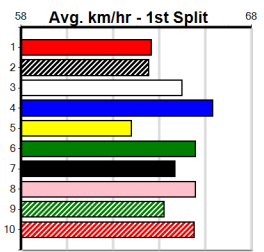

Distance: 525m, Race Type: Grade 5, Total Prizemoney: $3,340
1st: $2,230, 2nd: $690, 3rd: $345, 4th: $75

Watchdog Tips: [ ] [ ] [ ] [ ] Bet: [ ]

Race 1: LITTLE DARL [5]
BK Bitch Sep-22 Sire: ASTON RUPEE Dam: STAR OF JASMINE
Owner(s): MALLEE RACING (SYN), S Jardine, N Monaghan
Trainer: Donna Robertson (Bald Hills)
Winning Distances: < 300m (0) 300 - 399m (2) 400 - 499m (1) 500 - 599m (0) 600 - 699m (0) > 700m (0)
Winning Weights: 27.6(1) 27.7(1) 28.0(1)
1st (2) 28.0 390 BAL R12 24-Oct-24 22.26 22.08 2.25L TOUCH OF SIN (22.42) Q/11 . . . 8.37 $18.50 7
3rd (5) 27.8 390 BAL R14 31-Oct-24 22.56 22.23 4.75L PAW XENA (22.23) Q/33 . . . SW . . . 8.46 $4.60 6G
5th (7) 27.7 390 BAL R4 06-Nov-24 22.98 21.76 9.50L PAW WHITLEY (22.34) M/54 . . . . . 8.55 $14.10 X67
3rd (2) 27.7 390 BAL R11 21-Nov-24 22.31 21.93 4.25L DAYS OF ROSES (22.02) M/44 . . . . . 8.48 $4.50 6G
4th (6) 27.6 425 BEN R10 29-Nov-24 24.43 23.63 8.00L MISS PATSY (23.87) M/744 . . . . . 6.73 $61.30 6G
1st (1) 27.6 410 HOR R10 07-Dec-24 23.40 23.34 1.25L PAW KATTIA (23.49) Q/11 . . . . . 10.32 $2.10 6G
6th (1) 27.8 425 BEN R12 13-Dec-24 24.59 23.66 7.00L ASTON AURELIA (24.10) Q/336 . . . . . 6.56 $11.60 5
4th (1) 27.5 390 WBL R5 19-Dec-24 22.51 21.82 4.25L MAKE THE CUT (22.21) M/44 . . . . . 8.84 $6.80 RWH
Last 3 wins NOT included above
1st (1) 27.7 300 HVL R1 13-Oct-24 17.04 16.51 1.75L BULL INDEED (17.16) M/4 . . . . . 4.06 $1.50 M

Race 2: YOU'RE IN LUCK [5]
BD Bitch Mar-21 Sire: MOREIRA Dam: DASH TA FAME
Owner(s): L Repici
Trainer: Phillip Repici (Hampton Park)
Winning Distances: < 300m (0) 300 - 399m (2) 400 - 499m (2) 500 - 599m (3) 600 - 699m (0) > 700m (0)
Winning Weights: 23.9(1) 24.2(1) 24.3(1) 24.4(2) 24.6(2)
3rd (6) 24.1 510 SLE R8 04-Dec-24 29.26 29.08 2.50L BRINDLE CHIC (29.10) M/343 . . . . . V5 . . . 9.40 $12.50 T3-5
4th (8) 24.5 510 SLE R8 11-Dec-24 29.60 29.27 4.75L MADALIA TIPPER (29.27) S/564 . . . . 9.49 $15.60 5
7th (2) 23.7 300 HVL R12 27-Dec-24 17.42 16.90 3.25L LAKEVIEW JACK (17.20) M/8 . . . . 4.07 $11.60 T3-5
5th (4) 23.9 515 SAP R6 30-Dec-24 30.56 29.30 16.00 THIS TRAIN (29.45) M/4586 . . . . 5.30 $64.00 5H
2= (4) 24.2 300 HVL R12 13-Jan-25 17.28 16.95 1.00L REDGUM FLYER (17.23) M/4 . . . . 4.03 $6.50 5
2nd (8) 24.2 400 WGL R7 16-Jan-25 22.84 22.72 1.75L JUST LIKE AUDREY (22.72) Q/23 . . . . 8.42 $12.20 5
5th (8) 24.4 400 WGL R12 21-Jan-25 23.09 22.41 8.00L CATCH SOME RAYS (22.56) M/67 . . . . 8.67 $21.20 5
6th (4) 24.0 600 MEP R8 29-Jan-25 35.54 34.68 13.00 PAW LOUIS (34.68) M/6666 . . . . 9.36 $47.60 X45
Last 3 wins NOT included above
1st (8) 23.9 515 SAP R2 05-May-24 30.33 29.71 1.25L MICROSCOPIC (30.40) M/2221 . . . . . SW . . . 5.23 $20.60 5NP
1st (6) 24.2 510 SLE R8 27-May-24 29.29 29.29 0.75L UNCONTESTED (29.32) M/111 . . . . . SW . . . 9.23 $14.90 5
1st (4) 24.3 400 WGL R4 10-Oct-24 22.95 22.67 1.5L LOCKED AND READY (23.05) M/3 . . . . . SW . . . 8.54 $6.10 T3-5