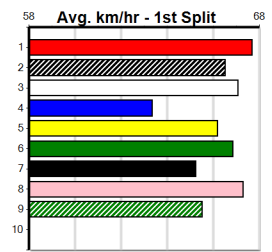

HOME OF THE PHOENIX

Distance: 525m, Race Type: Mixed 4/5, Total Prizemoney: $3,875
1st: $2,600, 2nd: $800, 3rd: $400, 4th: $75

SPRITELY SIAN (1) is much better than her form reads and she only needs to hold out the speedy LURE OF KILKENNY (3) going into the first bend and she can lead throughout. GO FOR GOLD (8) once fully balanced has a good early motor.

Watchdog Tips: 1 3 8 5 Bet: Win 1

SPRITELY SIAN (NSW)[4] Better than form reads, drawn to show best, get on $2.40
Owner(s): T Ginn
Winning Distances: < 300m (0) 300 - 399m (2) 400 - 499m (6) 500 - 599m (1) 600 - 699m (0) > 700m (0)
Box History table and Prize Best Starts Trk/Dts APM

NIZHONI [5] Front runner, speed drawn either side is a worry. $9.50
Owner(s): R Nicholls
Winning Distances: < 300m (0) 300 - 399m (1) 400 - 499m (8) 500 - 599m (1) 600 - 699m (0) > 700m (0)
Box History table and Prize Best Starts Trk/Dts APM

LURE OF KILKENNY [5] Class edge, early burn, danger. $3.40
Owner(s): HUNTER RACING (SYN), A Hunter, B Hunter, C Hunter
Winning Distances: < 300m (0) 300 - 399m (0) 400 - 499m (0) 500 - 599m (9) 600 - 699m (1) > 700m (0)
Box History table and Prize Best Starts Trk/Dts APM

BLUE VENDETTA [5] Hard to follow but is very fast on his day. $7.00
Owner(s): A Lamarca
Winning Distances: < 300m (0) 300 - 399m (1) 400 - 499m (7) 500 - 599m (2) 600 - 699m (0) > 700m (0)
Box History table and Prize Best Starts Trk/Dts APM

GO GO EVIE [5] Capable of running a cheeky race at odds. $8.50
Owner(s): R Le sueur
Winning Distances: < 300m (0) 300 - 399m (2) 400 - 499m (4) 500 - 599m (3) 600 - 699m (0) > 700m (0)
Box History table and Prize Best Starts Trk/Dts APM