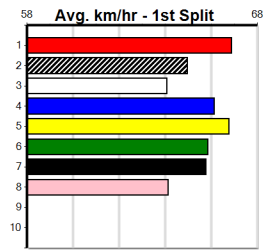

7

9:00PM

(VIC time)

Distance: 600m, Race Type: Restricted Win Heat, Total Prizemoney: $3,940
1st: $2,640, 2nd: $815, 3rd: $410, 4th: $75

Watchdog Tips:

Bet:

Table with columns: Form Box, Wgt, Dist, Track, Date, Time, BON, Margin, 1st/2nd (Time), PIR, Checked, Comment, WR, Split 1, S/P, Grade

BUNDY PARADISE [5]
BK Dog Feb-22 Sire: SHIMA SHINE Dam: MEPUNGA MOLLY
Owner(s): W Rudd
Trainer: William Rudd (Heathcote)
Winning Distances: < 300m (0) 300 - 399m (2) 400 - 499m (1) 500 - 599m (3) 600 - 699m (0) > 700m (0)
Winning Weights: 31.1(2) 31.4(1) 31.8(1) 32.0(1) 32.1(1)
Race results table with columns: Rank, Dog, Date, Time, Margin, Sire, Dam, PIR, Checked, Comment, WR, Split 1, S/P, Grade

Box History table for Bundy Paradise with columns: Bx, 1st, 2nd, 3rd, 4th, 5th, 6th, 7th, 8th
Prize Best Starts Trk/Dts APM

ESPRESSO BABE [5]
BK Bitch Oct-21 Sire: MY REDEEMER Dam: MISS CAITLYN
Owner(s): I Feher
Trainer: David Keanelly (Shelbourne)
Winning Distances: < 300m (0) 300 - 399m (0) 400 - 499m (1) 500 - 599m (2) 600 - 699m (0) > 700m (0)
Winning Weights: 25.4(2) 25.7(1)
Race results table with columns: Rank, Dog, Date, Time, Margin, Sire, Dam, PIR, Checked, Comment, WR, Split 1, S/P, Grade

Box History table for Espresso Babe with columns: Bx, 1st, 2nd, 3rd, 4th, 5th, 6th, 7th, 8th
Prize Best Starts Trk/Dts APM

SIR DODGE [5]
BK Dog Apr-22 Sire: SH AVATAR Dam: SETTLED
Owner(s): S Hamilton
Trainer: Brendan Pursell (Lara)
Winning Distances: < 300m (0) 300 - 399m (0) 400 - 499m (1) 500 - 599m (2) 600 - 699m (0) > 700m (0)
Winning Weights: 33.9(1) 34.1(1) 34.3(1)
Race results table with columns: Rank, Dog, Date, Time, Margin, Sire, Dam, PIR, Checked, Comment, WR, Split 1, S/P, Grade

Box History table for Sir Dodge with columns: Bx, 1st, 2nd, 3rd, 4th, 5th, 6th, 7th, 8th
Prize Best Starts Trk/Dts APM

BLACK THUMB [5]
BK Bitch Jan-22 Sire: BERNARDO Dam: MANILA ROSE
Owner(s): A Debattista
Trainer: Jye Formosa (Heathcote)
Winning Distances: < 300m (0) 300 - 399m (0) 400 - 499m (1) 500 - 599m (4) 600 - 699m (0) > 700m (0)
Winning Weights: 30.0(1) 30.5(1) 30.7(1) 31.0(1) 31.1(1)
Race results table with columns: Rank, Dog, Date, Time, Margin, Sire, Dam, PIR, Checked, Comment, WR, Split 1, S/P, Grade

Box History table for Black Thumb with columns: Bx, 1st, 2nd, 3rd, 4th, 5th, 6th, 7th, 8th
Prize Best Starts Trk/Dts APM

PAW IMPERIAL (NSW)[5]
RBD Dog Jan-23 Sire: CHRISTO BALE Dam: DYNA UNI
Owner(s): B Wheeler
Trainer: Samantha Grenfell (Anakie)
Winning Distances: < 300m (0) 300 - 399m (0) 400 - 499m (2) 500 - 599m (3) 600 - 699m (1) > 700m (0)
Winning Weights: 31.1(1) 31.3(1) 31.4(1) 31.5(1) 31.6(1) 31.7(1)
Race results table with columns: Rank, Dog, Date, Time, Margin, Sire, Dam, PIR, Checked, Comment, WR, Split 1, S/P, Grade

Box History table for Paw Imperial with columns: Bx, 1st, 2nd, 3rd, 4th, 5th, 6th, 7th, 8th
Prize Best Starts Trk/Dts APM