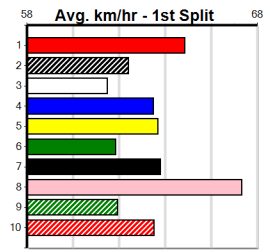

TOTAL CONTAINER SOLUTIONS

Distance: 525m, Race Type: Grade 5 T3, Total Prizemoney: $3,340
1st: $2,230, 2nd: $690, 3rd: $345, 4th: $75

Watchdog Tips:

Bet:

Form Box	Wgt	Dist	Track	Date	Time	BON	Margin	1st/2nd (Time)	PIR	Checked	Comment	WR	Split 1	S/P	Grade

1

SHAKA BIG CHIEF [5]

RBD Dog Jul-22 Sire: FERAL FRANKY Dam: GAZER BALE Trainer: Michael Bewley (Pentland Hills)

Owner(s): M Bewley
Winning Distances: < 300m (0) 300 - 399m (0) 400 - 499m (3) 500 - 599m (1) 600 - 699m (0) > 700m (0)

Winning Weights: 30.6(1) 30.8(1) 30.9(1) 31.3(1)

4th (2)	31.7	450	BAL	R5	09-Dec-24	26.21	25.56	6.50L SAM'S BOY (25.76)	M/676				6.87	$7.20	T3-5
1st (1)	30.8	500	BEN	R6	14-Dec-24	28.57	28.54	2.00L CRIMSON KIT (28.70)	Q/111				6.61	$5.70	RW
2nd (3)	31.1	450	WBL	R8	23-Dec-24	25.82	25.79	0.50L LEKTRA LAYLA (25.79)	Q/111				6.68	$8.70	5
3rd (3)	31.2	525	MEP	R5	01-Jan-25	30.92	29.85	1.75L JETSON EXPRESS (30.81)	M/5322				5.33	$6.00	T3-5
2nd (6)	31.4	525	MEP	R4	08-Jan-25	30.94	29.63	9.50L SUMMER SPRITZ (30.31)	M/4443				5.24	$12.80	T3-5
2nd (7)	31.9	500	BEN	R8	16-Jan-25	28.80	28.76	0.75L INSUBORDINATE (28.76)	Q/222				6.66	$17.70	T3-5
6th (5)	31.6	525	MEP	R11	22-Jan-25	31.22	29.86	14.00 THORKILDSEN (30.28)	M/4666				5.26	$29.00	T3-5
2nd (7)	31.6	525	MEP	R12	29-Jan-25	30.86	30.07	0.025 PENNY'S JADE (30.86)	M/3332		SW		5.29	$19.80	T3-5

Last 3 wins NOT included above

1st (3)	30.9	400	GEL	R2	04-Jun-24	23.60	22.69	1.25L MOUNT EVEREST (23.67)	M/43		VO		8.98	$12.30	M
1st (1)	30.6	425	BEN	R4	24-Jul-24	24.51	24.31	0.50L BOULDER DASH (24.53)	M/322				6.81	$2.70	7
1st (2)	31.3	450	BAL	R7	14-Oct-24	25.91	25.41	1.25L KID CARNAGE (25.99)	Q/111		SW		6.69	$2.60	T3-RW

Box History

Bx	1st	2nd	3rd	4th	5th	6th	7th	8th
1	2		1	2				
2	1			1		1		
3	1	1	1	1	1	2		
4			1	1	1	1		
5			1				1	1
6		2	1		1	2		
7		2		1	1	1	1	
8		1		2		1	1	1

Prize Best Starts: $8420.00
30.86(7)-29/1/25
Trk/Dts: 41-4-6-5
APM: 4-0-2-1
5064