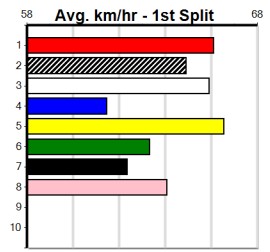

SPORTSBET (1-6 WINS) HT1

Distance: 600m, Race Type: Restricted Win Heat, Total Prizemoney: $3,940
1st: $2,640, 2nd: $815, 3rd: $410, 4th: $75

POCKET MOUSE (2) blew her chances with an uncharacteristic poor start last start and is expected to perform much better tonight. SUNSET WISP (5) mixes her form but is undoubtable the fastest dog in this race when she is at her best.

Watchdog Tips: **2** **5** **1** **3** **Bet:** **Trifecta 2,5/1,2,5/1,2,3,5 ($10 - 125%)**

Form Box	Wgt	Dist	Track	Date	Time	BON	Margin	1st/2nd (Time)	PIR	Checked	Comment	WR	Split 1	S/P	Grade	
1	PAYBACK [4] $8.00															
	BD Bitch Jun-22 Sire: HANDSOME PRINCE Dam: PAY CALL															
	Owner(s): Quaddie Boys (SYN), C Payne, C Hockey, P Joice, A Northridge															
	Trainer: Terrence Reid (Yuroke)															
	Winning Distances: < 300m (0) 300 - 399m (0) 400 - 499m (0) 500 - 599m (2) 600 - 699m (3) > 700m (1)															
	Winning Weights: 26.9(1) 27.2(1) 27.3(1) 27.4(3)															
	2nd (5)	26.9	600	MEA	R5	26-Oct-24	34.97	34.60	2.00L LANFRANCO (34.84)	S/7542	.	.	.	9.58	$4.20	RWF
	3rd (7)	27.3	595	SAN	R4	31-Oct-24	34.56	34.30	2.25L WILD CASH (34.42)	S/7754	.	.	.	9.48	$13.70	X45
	4th (4)	27.3	730	MEA	R9	04-Nov-24	43.29	42.40	13.00 CANYA AMY (42.40)	M/5554	.	.	.	5.18	$7.10	X45
	5th (7)	27.1	730	MEA	R4	09-Nov-24	42.92	42.63	4.25L SHAKE AND BAKE (42.63)	M/4665	.	.	.	5.10	$17.10	X45
	3rd (1)	27.2	715	SAN	R1	23-Nov-24	42.15	41.55	6.50L ETHANOL WATER (41.71)	S/5555	.	.	.	6.28	$25.80	SH
	5th (5)	27.2	715	SAN	R6	30-Nov-24	42.21	41.67	3.75L WILD CASH (41.96)	S/6655	.	.	.	6.40	$6.80	GL
	6th (3)	27.7	600	MEA	R4	25-Jan-25	34.92	34.56	5.50L GARRY STUN ON (34.56)	Q/5555	.	.	.	9.30	$35.10	X45
	5th (8)	27.9	600	MEA	R8	01-Feb-25	34.88	34.59	4.25L BLUE GOOSE BOY (34.59)	S/6665	.	.	.	9.40	$29.50	X45
	Last 3 wins NOT included above															
1st (1)	27.4	730	MEP	R5	31-Jul-24	43.19	43.19	1.25L LANFRANCO (43.27)	M/2111	.	SW	.	5.08	$2.60	RW	
1st (1)	27.3	640	SLE	R5	11-Aug-24	37.11	37.11	1.25L FLYING DINAR (37.18)	M/3211	.	SW	.	6.29	$3.50	RW	
1st (6)	27.4	600	MEP	R6	16-Oct-24	34.72	34.58	6.00L PAW ERINA (35.11)	M/6331	.	.	.	9.36	$3.80	RWH	

Box History

Bx	1st	2nd	3rd	4th	5th	6th	7th	8th
1	3	1	1					
2	1	2				1		
3					2	1		
4		1		1				
5		1	1		1	1		
6	1	3	1	1				
7	1		2		1			
8			1	1	1	1		

Prize Best Starts Trk/Dts APM: $36410.00, 34.66(1)-26/6/24, 34-6-8-6, 6-2-1-0, 10568

2	POCKET MOUSE [5] $4.20															
	BE Bitch Dec-22 Sire: FERAL FRANKY Dam: SEVILLA															
	Owner(s): SCOTLAND (SYN), D Ireland, A Scott															
	Trainer: Jason Formosa (Heathcote)															
	Winning Distances: < 300m (0) 300 - 399m (1) 400 - 499m (1) 500 - 599m (3) 600 - 699m (0) > 700m (0)															
	Winning Weights: 28.5(1) 28.8(1) 29.0(2) 29.4(1)															
	3rd (5)	28.7	450	WBL	R7	23-Dec-24	26.37	25.79	3.75L BUILT FOR GLORY (26.11)	M/762	.	.	.	7.16	$2.30	X67
	3rd (3)	29.1	500	BEN	R7	27-Dec-24	28.45	27.87	1.25L TALK BACKS BACK (28.38)	M/533	.	.	.	6.77	$5.10	X67
	1st (2)	29.0	525	MEP	R9	01-Jan-25	30.17	29.85	3.5L NO IRON TEAM (30.40)	M/1111	.	.	.	5.17	$6.50	X67
	1st (1)	29.0	525	MEA	R12	04-Jan-25	30.42	29.78	0.10L FLEETWOOD EROS (30.43)	M/2222	.	.	.	5.18	$3.00	5
	3rd (3)	28.8	515	SAN	R11	09-Jan-25	29.66	29.18	3.25L PAW PHELPS (29.44)	M/5333	.	.	.	5.16	$18.10	5
	6th (3)	28.8	525	MEP	R5	15-Jan-25	30.61	29.93	7.00L PAW WHITLEY (30.14)	M/5666	.	.	.	5.24	$35.20	5H
	1st (1)	28.8	515	SAP	R11	20-Jan-25	29.51	29.40	0.50L BREAKDOWN (29.54)	M/2222	.	SW	.	5.11	$2.10	5
	6th (2)	28.9	595	SAP	R8	27-Jan-25	34.86	34.46	6.00L EL CRIMP ADORE (34.46)	M/5777	.	.	.	9.51	$4.90	X45
	Last 3 wins NOT included above															
1st (1)	29.4	390	SHP	R9	02-Sep-24	22.37	21.92	5.50L AEROSMITH (22.74)	M/11	.	.	.	8.56	$12.30	M	
1st (3)	28.5	450	SHP	R5	12-Dec-24	25.33	25.33	2.25L TALK BACKS BACK (25.48)	Q/111	.	SW	.	6.58	$22.20	X67