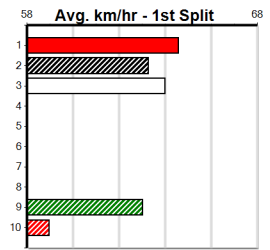

GRV VICBRED MAIDEN SERIES HT4

4

8:00PM

(VIC time)

Distance: 525m, Race Type: Maiden Heat, Total Prizemoney: $2,860
1st: $1,900, 2nd: $590, 3rd: $295, 4th: $75

Fair assumption that LEGACY (8) will be a fast type hailing from the powerful Thompson kennels.
WITHOUT A TRACE (4) is a well bred type in good hands. TAKE WHATEVER (1) continues to improve with more racing.

Watchdog Tips: **8** **4** **1** **3** **Bet:** Trifecta 8/1,3,4/1,3,4 ($10 - 166.67%)

Form Box	Wgt	Dist	Track	Date	Time	BON	Margin	1st/2nd (Time)	PIR	Checked	Comment	WR	Split 1	S/P	Grade	
1	TAKE WHATEVER [M] Continues to improve with more racing, value. $12.00															
	BK	Bitch		Feb-23		Sire: ASTON RUPEE		Dam: WHATEVER I WANT		Trainer: Adam Hellenen (Blind Bight)						
	Owner(s): A Hellenen															
	Winning Distances: < 300m (0) 300 - 399m (0) 400 - 499m (0) 500 - 599m (0) 600 - 699m (0) > 700m (0)															
	Winning Weights:															
	6th (6)	28.4	515	SAP	R1	06-Jan-25	30.64	29.37	9.50L WHATEVER JACK (29.99)	S/5655				5.31	$10.60	M
	5th (8)	28.2	515	SAP	R1	13-Jan-25	31.06	29.43	12.00 PAW TONK (30.24)	M/3335		V0		5.24	$18.60	MH
	3rd (6)	27.8	515	SAP	R1	20-Jan-25	30.05	29.40	4.75L REPOSITION (29.73)	M/1111				5.16	$22.50	M
	Last 3 wins NOT included above															
	Box History															

2	REGENCY BOY [M] Has some ability, better draw here, place. $12.00															
	BK	Dog		May-23		Sire: BARCIA BALE		Dam: SUNTORY ROSE		Trainer: Angela Langton (Anakie)						
	Owner(s): CHAMPAGNE PTN (SYN), S Smith, A Langton															
	Winning Distances: < 300m (0) 300 - 399m (0) 400 - 499m (0) 500 - 599m (0) 600 - 699m (0) > 700m (0)															
	Winning Weights:															
	3rd (8)	32.6	515	SAP	R2	13-Jan-25	30.50	29.43	4.00L WINNING STEPS (30.23)	M/5544				5.30	$5.10	MH
	4th (4)	32.7	515	SAN	R1	23-Jan-25	30.30	28.84	8.00L OUTSIDES (29.76)	Q/7555				5.30	$11.20	MF
	Last 3 wins NOT included above															
	Box History															

3	ETHANOL SECRET [M] Will win his fair share of races, respect. $5.00															
	BD	Dog		Feb-23		Sire: FERNANDO BALE		Dam: MY ETHANOL		Trainer: Thomas Dailly (Anakie)						
	Owner(s): DAILLY GREYHOUND FARMS (SYN), G Dailly, T Dailly															
	Winning Distances: < 300m (0) 300 - 399m (0) 400 - 499m (0) 500 - 599m (0) 600 - 699m (0) > 700m (0)															
	Winning Weights:															
	3rd (1)	32.0	525	MEP	R4	01-Jan-25	30.29	29.85	3.25L BLACK BUSINESS (30.08)	M/3333		SW		5.23	$3.40	MH
	5= (5)	32.3	525	MEA	R1	11-Jan-25	30.51	29.78	9.50L RAINING FIRE (29.87)	M/6555				5.28	$11.80	MF
	2nd (3)	32.2	450	BAL	R2	15-Jan-25	25.42	24.96	3.00L WATCH ME EXPLODE (25.21)	M/3333				6.62	$2.50	MH
	5th (7)	32.2	450	BAL	R1	22-Jan-25	25.48	25.06	2.25L WATCH ME EXPLODE (25.33)	S/665				6.77	$17.00	MF
	Last 3 wins NOT included above															
Box History																

4	WITHOUT A TRACE [M] Well bred, in good hands, major player. $5.50															
	WBK	Bitch		Apr-23		Sire: HOUDINI BOY		Dam: MY REFLECTION		Trainer: Peter Presutto (Devon Meadows)						
	Owner(s): DARREN AND MICHAEL PULEIO (SYN), D Puleio, M Puleio															
	Winning Distances: < 300m (0) 300 - 399m (0) 400 - 499m (0) 500 - 599m (0) 600 - 699m (0) > 700m (0)															
	Winning Weights:															
	Last 3 wins NOT included above															
	Box History															

5	DOONGALLA DON [M] Nicely bred type, watch betting activity. $8.00															
	BK	Dog		Jun-23		Sire: HOOKED ON SCOTCH		Dam: JOE'S DOLLY		Trainer: Correy Grenfell (Anakie)						
	Owner(s): P Onley															
	Winning Distances: < 300m (0) 300 - 399m (0) 400 - 499m (0) 500 - 599m (0) 600 - 699m (0) > 700m (0)															
	Winning Weights:															
	Last 3 wins NOT included above															
	Box History