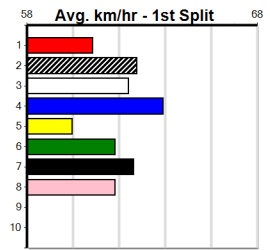

9

9:44PM

(VIC time)

Distance: 525m, Race Type: Grade 7, Total Prizemoney: $3,340
1st: $2,230, 2nd: $690, 3rd: $345, 4th: $75

DISPLAY (7) produced an explosive debut win 2 starts back and he may only need to step cleanly to salute again here. OUTSIDES (8) looks well suited drawn out wide and he has shown enough talent to challenge.

Watchdog Tips: **7** **8** **2** **4** **Bet:** **Box Trifecta 2,4,7,8 ($10 for 41.67%)**

Form Box	Wgt	Dist	Track	Date	Time	BON	Margin	1st/2nd (Time)	PIR	Checked	Comment	WR	Split 1	S/P	Grade

1

REV PIRATE [7] **$12.00**

RF Dog Feb-23 **Sire: FERAL FRANKY Dam: JD REVELATION**

Owner(s): DAILLY GREYHOUND FARMS (SYN), G Dailly, T Dailly **Trainer: Thomas Dailly (Anakie)**

Winning Distances: < 300m (0) 300 - 399m (0) 400 - 499m (1) 500 - 599m (0) 600 - 699m (0) > 700m (0)

Winning Weights: 34.3(1)

6th (8)	34.5	525	MEP	R3	04-Dec-24	31.26	29.74	16.00 VALENZUELA (30.17)	S/6665				5.40	$15.40	MH
7th (2)	34.5	450	BAL	R1	11-Dec-24	26.42	24.92	18.00 SHIMA STAN (25.19)	M/876				6.95	$7.20	M
4th (2)	34.6	460	GEL	R2	27-Dec-24	26.45	25.77	3.75L LALA EFFIE (26.20)	M/553				6.98	$3.00	M
3rd (7)	34.4	525	MEP	R3	01-Jan-25	30.69	29.85	11.00 RAINING FIRE (29.94)	S/5533				5.38	$26.90	MH
7th (3)	34.5	460	GEL	R2	14-Jan-25	26.42	25.58	12.00 SHIMA SAND (25.58)	M/333				6.70	$6.80	M
8th (8)	34.5	460	GEL	R6	21-Jan-25	26.93	25.92	13.00 PHOENIX AMELIA (26.07)	S/746				6.81	$3.50	M
1st (5)	34.3	460	GEL	R2	28-Jan-25	26.51	25.81	2.25L RUGRAT TOMMY (26.66)	Q/121				6.68	$9.80	M

Last 3 wins NOT included above

Box History

Bx	1st	2nd	3rd	4th	5th	6th	7th	8th
1								
2								
3								
4								
5	1							
6								
7								
8								

Prize Best $1370.00
Starts 30.69(7)-1/1/25
Trk/Dts 7-1-0-1
APM 2-0-0-1
1296

2

ONE WORD ANSWER [7] **$5.00**

WBK Dog Mar-23 **Sire: FERNANDO BALE Dam: MEPUNGA SPECTRE**

Owner(s): A Haines **Trainer: James Shaw (Northwood)**

Winning Distances: < 300m (0) 300 - 399m (0) 400 - 499m (1) 500 - 599m (0) 600 - 699m (0) > 700m (0)

Winning Weights: 32.9(1)

6th (7)	33.4	525	MEP	R2	27-Nov-24	30.79	30.02	8.50L FAGES (30.19)	S/6777				5.37	$29.10	M
2nd (2)	33.1	515	SAP	R2	02-Dec-24	30.04	29.53	1.00L SO YOU ASSUME (29.97)	S/5333				5.32	$7.60	M
4th (7)	32.8	595	SAP	R3	09-Dec-24	34.94	34.19	11.00 CRUTCHING TOMMY (34.19)	M/4444				9.47	$13.40	RW
2nd (7)	33.0	600	MEP	R4	18-Dec-24	35.61	34.59	0.50L SPEEDY BEAR (35.58)	S/4332				9.48	$3.00	RW
3rd (2)	32.8	515	SAP	R1	23-Dec-24	30.62	29.71	7.50L SOUTH THAILAND (30.12)	S/8644				5.39	$2.00	M
3rd (1)	32.8	350	HVL	R2	27-Dec-24	20.02	19.51	1.25L MIA MASTER (19.93)	M/5				6.82	$3.20	T3-M
1st (2)	32.9	450	SHP	R1	02-Jan-25	25.51	25.51	3.75L TRIGGERFISH (25.77)	M/421				6.91	$2.60	T3-M
2nd (5)	32.6	525	MEP	R3	29-Jan-25	30.72	30.07	4.50L PAW TONK (30.42)	M/4553				5.33	$8.10	X67

Last 3 wins NOT included above

Box History

Bx	1st	2nd	3rd	4th	5th	6th	7th	8th
1								
2	1	1	1	1	1			
3								
4								
5		1	1	1				
6								
7		1		1		1		
8								

Prize Best $4750.00
Starts 30.71(1)-20/11/24
Trk/Dts 12-1-3-3
APM 4-0-1-1
3731