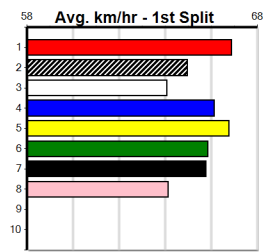

SPORTSBET (1-6 WINS) HT2

7

9:00PM

(VIC time)

Distance: 600m, Race Type: Restricted Win Heat, Total Prizemoney: $3,940
1st: $2,640, 2nd: $815, 3rd: $410, 4th: $75

UPSET SUNSET (7) has the required early speed to cross and lead and looks suited to a race of this nature. PAW IMPERIAL (5) can race on the speed and handles this circuit. BUN QUAKE (6) drops back to a more suitable distance.

Watchdog Tips: **7** **5** **6** **1** **Bet:** **Box Quinella 5,6,7 ($10 for 333.33%)**

Form Box	Wgt	Dist	Track	Date	Time	BON	Margin	1st/2nd (Time)	PIR	Checked	Comment	WR	Split 1	S/P	Grade
1															
BUNDY PARADISE [5] Rising in class and distance, draw helps, place. $12.00															
BK	Dog			Feb-22			Sire: SHIMA SHINE	Dam: MEPUNGA MOLLY		Trainer: William Rudd (Heathcote)					
Owner(s): W Rudd															
Winning Distances: < 300m (0) 300 - 399m (2) 400 - 499m (1) 500 - 599m (3) 600 - 699m (0) > 700m (0)															
Winning Weights: 31.1(2) 31.4(1) 31.8(1) 32.0(1) 32.1(1)															
8th (8)	32.4	350	HVL	R6	13-Oct-24	19.36	19.03	4.75L TASTE OF HELL (19.03)	M/5				6.58	$5.20	5
7th (5)	32.4	515	SAP	R6	21-Oct-24	30.41	29.38	15.00 PRETTY HOT (29.38)	M/7777				5.28	$5.80	5
7th (1)	32.6	435	SLE	R5	10-Nov-24	25.22	24.30	12.00 DR. ANGELO (24.44)	M/578				5.26	$4.10	5
7th (6)	32.1	425	BEN	R9	27-Dec-24	24.72	23.73	6.00L NO WORDS (24.33)	M/348				6.58	$9.30	5
1st (3)	32.1	450	SHP	R6	02-Jan-25	25.60	25.51	0.50L IVORY NARWHAL (25.62)	M/122		SW		6.62	$3.60	T3-5
2nd (8)	31.8	500	BEN	R8	17-Jan-25	28.44	28.24	1.00L COOPER SUMMER (28.37)	M/334				6.61	$4.40	5
4th (3)	31.8	510	SLE	R8	24-Jan-25	28.89	28.59	4.25L DR. DYLAN (28.59)	M/444				9.30	$10.40	X45
1st (7)	32.0	525	MEP	R11	29-Jan-25	30.63	30.07	3.5L WESTERLY BALE (30.86)	M/1111		VO		5.20	$2.80	5
Last 3 wins NOT included above															
1st (7)	31.1	350	HVL	R2	07-Jul-24	19.69	19.16	1.5L ASTON SPRITZ (19.78)	M/1				6.60	$7.30	X67
1st (6)	31.1	515	SAP	R7	12-Aug-24	29.89	29.27	0.50L RAVEN PETER (29.91)	M/1111		SW		5.12	$22.10	X67
1st (1)	31.8	515	SAN	R5	29-Aug-24	30.00	29.13	0.50L HASKO BALE (30.02)	Q/1111		SW		5.10	$10.90	5

Box History								
Bx	1st	2nd	3rd	4th	5th	6th	7th	8th
1	1	1						
2				1				
3	1	1				1		
4	1			1				
5				1	1			1
6	1	1	1					1
7	2							
8		2						1

Prize Best	$20947.50
Starts	FSTD
Trk/Dts	22-6-5-1
APM	0-0-0-0
	9501

Form Box	Wgt	Dist	Track	Date	Time	BON	Margin	1st/2nd (Time)	PIR	Checked	Comment	WR	Split 1	S/P	Grade
2															
ESPRESSO BABE [5] On speed runner, may need to lead, risky. $15.00															
BK	Bitch			Oct-21			Sire: MY REDEEMER	Dam: MISS CAITLYN		Trainer: David Keanelly (Shelbourne)					
Owner(s): I Feher															
Winning Distances: < 300m (0) 300 - 399m (0) 400 - 499m (1) 500 - 599m (2) 600 - 699m (0) > 700m (0)															
Winning Weights: 25.4(2) 25.7(1)															
7th (6)	25.6	500	BEN	R4	13-Sep-24	29.01	28.20	5.50L CAN'T PARK THERE (28.65)	M/676				6.80	$9.10	X67
3rd (3)	25.7	410	HOR	R4	10-Dec-24	23.71	23.06	2.00L ZIPPING SCOOBY (23.58)	Q/34				10.43	$39.40	6G
3rd (8)	25.7	500	BEN	R5	13-Dec-24	28.52	27.93	4.50L COPPER RUSH (28.22)	M/344				6.74	$42.90	X67
4th (6)	25.5	410	HOR	R4	23-Dec-24	24.35	23.13	17.00 DESIRED (23.21)	S/77		SW		11.00	$23.40	X67
4th (7)	25.6	500	BEN	R7	27-Dec-24	28.57	27.87	3.00L TALK BACKS BACK (28.38)	M/344				6.70	$7.40	X67
4th (4)	25.9	485	HOR	R6	31-Dec-24	27.76	27.51	3.75L PAW FARINA (27.51)	Q/444				6.79	$10.20	X67
1st (4)	25.7	500	BEN	R7	08-Jan-25	28.42	28.42	1.25L MAXIMUM REED (28.49)	M/111				6.65	$3.50	T3-RW
5th (2)	25.8	600	MEA	R5	25-Jan-25	35.66	34.56	9.50L PIXIE TRIXIE (35.00)	M/3333				9.56	$25.00	5
Last 3 wins NOT included above															
1st (2)	25.4	425	BEN	R1	26-Jun-24	24.45	23.91	2.00L DALE'S CORNER (24.58)	Q/211				6.77	$1.80	T3-M
1st (2)	25.4	500	BEN	R5	14-Aug-24	28.51	28.07	6.00L WARDAN JILUNGIN (28.93)	Q/211				6.63	$3.50	T3-RW