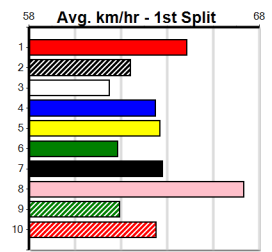

TOTAL CONTAINER SOLUTIONS

Distance: 525m, Race Type: Grade 5 T3, Total Prizemoney: $3,340
1st: $2,230, 2nd: $690, 3rd: $345, 4th: $75

ASTON BAMFORD (4) can explode soon after box rise in his races and he may prove hard to hold out in this. OAKLYN BALE (2) can wind up mid race in her races and she could make her presence felt in the run home.

Watchdog Tips: 4 2 1 7 **Bet:** Win 4

1

SHAKA BIG CHIEF [5] **Drawn to race on the speed throughout, chance.** **$7.50**

RBD Dog Jul-22 Sire: FERAL FRANKY Dam: GAZER BALE Trainer: Michael Bewley (Pentland Hills)

Owner(s): M Bewley
Winning Distances: < 300m (0) 300 - 399m (0) 400 - 499m (3) 500 - 599m (1) 600 - 699m (0) > 700m (0)

Winning Weights: 30.6(1) 30.8(1) 30.9(1) 31.3(1)

4th	(2)	31.7	450	BAL	R5	09-Dec-24	26.21	25.56	6.50L SAM'S BOY (25.76)	M/676	.	.	.	6.87	$7.20	T3-5
1st	(1)	30.8	500	BEN	R6	14-Dec-24	28.57	28.54	2.00L CRIMSON KIT (28.70)	Q/111	.	.	.	6.61	$5.70	RW
2nd	(3)	31.1	450	WBL	R8	23-Dec-24	25.82	25.79	0.50L LEKTRA LAYLA (25.79)	Q/111	.	.	.	6.68	$8.70	5
3rd	(3)	31.2	525	MEP	R5	01-Jan-25	30.92	29.85	1.75L JETSON EXPRESS (30.81)	M/5322	.	.	.	5.33	$6.00	T3-5
2nd	(6)	31.4	525	MEP	R4	08-Jan-25	30.94	29.63	9.50L SUMMER SPRITZ (30.31)	M/4443	.	.	.	5.24	$12.80	T3-5
2nd	(7)	31.9	500	BEN	R8	16-Jan-25	28.80	28.76	0.75L INSUBORDINATE (28.76)	Q/222	.	.	.	6.66	$17.70	T3-5
6th	(5)	31.6	525	MEP	R11	22-Jan-25	31.22	29.86	14.00 THORKILDSEN (30.28)	M/4666	.	.	.	5.26	$29.00	T3-5
2nd	(7)	31.6	525	MEP	R12	29-Jan-25	30.86	30.07	0.025 PENNY'S JADE (30.86)	M/3332	.	SW	.	5.29	$19.80	T3-5

Last 3 wins NOT included above

1st	(3)	30.9	400	GEL	R2	04-Jun-24	23.60	22.69	1.25L MOUNT EVEREST (23.67)	M/43	.	VO	.	8.98	$12.30	M
1st	(1)	30.6	425	BEN	R4	24-Jul-24	24.51	24.31	0.50L BOULDER DASH (24.53)	M/322	.	.	.	6.81	$2.70	7
1st	(2)	31.3	450	BAL	R7	14-Oct-24	25.91	25.41	1.25L KID CARNAGE (25.99)	Q/111	.	SW	.	6.69	$2.60	T3-RW

Box History

Bx	1st	2nd	3rd	4th	5th	6th	7th	8th
1	2	1	2	1	2	1	1	1
2	1	1	1	1	1	1	1	1
3	1	1	1	1	1	1	1	1
4	1	1	1	1	1	1	1	1
5	1	1	1	1	1	1	1	1
6	2	1	1	1	2	1	1	1
7	2	1	1	1	1	1	1	1
8	1	1	2	1	1	1	1	1

Prize Best Starts Trk/Dts APM $8420.00 30.86(7)-29/1/25 41-4-6-5 4-0-2-1 5064