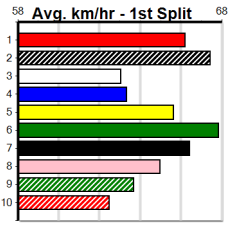

BENDIGO TO SANDOWN (1-4 WINS) FINAL

Distance: 515m, Race Type: Restricted Win Final, Total Prizemoney: $9,055
1st: $6,100, 2nd: $1,870, 3rd: $935, 4th: $150

2

7:25PM
(VIC time)

CANYA ALL UP (6) carved out a scorching 27.78 at Bendigo last time and he is a star on the rise. RIVERSDALE MICK (7) continues to impress and he was a smart 29.54 winner here two runs back. MICHIGAN GIRL (8) can charge late.

Watchdog Tips: **6** **7** **8** **2** **Bet:** **Box Quinella 6,7,8 ($10 for 333.33%)**