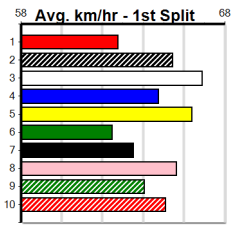

SPORTSBET FINAL

Distance: 515m, Race Type: Grade 5 Final, Total Prizemoney: $9,055
1st: $6,100, 2nd: $1,870, 3rd: $935, 4th: $150

4
8:04PM
(VIC time)

OUR REGARDS (3) was never headed in his handy 29.62 heat win and he will prove hard to reel in again. DOCHERTY (2) has a nice turn of foot and he will make the three work hard throughout.
BEST FOR LAST (6) has solid claims.

Watchdog Tips: **3** **2** **6** **5** **Bet:** **Win 3**