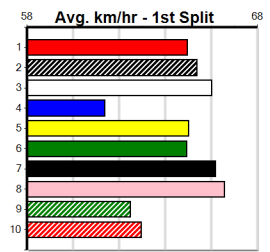

FAST MINARDI AT STUD

Distance: 595m, Race Type: Grade 5, Total Prizemoney: $10,095
1st: $6,800, 2nd: $2,095, 3rd: $1,050, 4th: $150

PAW OCTAVIA (1) powered to the line in her 30.07 Meadows win and she has a good record here.
ASTON GAGA (2) was far from disgraced last time and she can settle on the speed. REALITY PIE
(4) is airborne at present.

Watchdog Tips: 1 2 4 7 Bet: Win 1

Race 1: PAW OCTAVIA (NSW)[5] Great record here, top win last time, yes $2.80
Owner(s): B Wheeler
Sire: FERNANDO BALE Dam: XAMIRA BALE
Trainer: Samantha Grenfell (Anakie)

Race 2: ASTON GAGA [5] Far from disgraced at The Meadows, danger $7.50
Owner(s): R Borda
Sire: ZIPPING GARTH Dam: ASTON TARA
Trainer: Rita Gatt (Bannockburn)

Race 3: ASTON MICHIGAN [5] Strong win last time, this is harder, place $4.80
Owner(s): R Borda
Sire: ASTON KIMETTO Dam: ASTON ADELE
Trainer: Ann Panetta (Melton West)

Race 4: REALITY PIE [5] Toughest test but is airborne, threat if steps $3.60
Owner(s): realitylodge (SYN), M Tharle, P Hartley
Sire: ASTON RUPEE Dam: WHAT A SURPRISE
Trainer: Karen Pitt (Pearcedale)

Race 5: PIXIE TRIXIE [5] Needs to lead, too much pace in this event $21.00
Owner(s): C Capuano
Sire: SH AVATAR Dam: FAIRYTALE WISH
Trainer: Clint Capuano (Anakie)