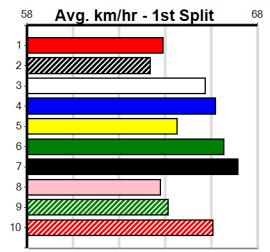

HAPPY 50TH BIRTHDAY ANDY

11

10:28PM

(VIC time)

Distance: 515m, Race Type: Grade 5, Total Prizemoney: $8,785
1st: $5,900, 2nd: $1,820, 3rd: $915, 4th: $150

SHIMA TIME (4) has won three of his past four in brilliant style and he should find the top soon after box rise. SHARNI'S SECRET (7) owns a slick 29.61 PB here and she can handle a wide draw. PAW GORDY (1) is drawn to get all the breaks

Watchdog Tips: **4** **7** **1** **2** **Bet:** **Win 4**

1

PAW GORDY [5] **Strong type, has the good draw, can threaten** **$6.00**
BD Dog Jan-23 Sire: YOZO BALE Dam: KNICKS BALE Trainer: Correy Grenfell (Anakie)
Owner(s): B Wheeler
Winning Distances: < 300m (0) 300 - 399m (0) 400 - 499m (3) 500 - 599m (0) 600 - 699m (0) > 700m (0)
Winning Weights: 34.9(1) 35.1(1) 35.2(1)

Box	1st	2nd	3rd	4th	5th	6th	7th	8th
1								
2		1	1					
3								
4								
5	1	1						
6	1	1	1	1	1			
7	1							
8		1				3		

Prize Best Starts Trk/Dts APM: $13930.00, 29.94(7)-25/11/24, 23-3-6-2, 4-0-0-0, 8062

2

RASHID [5] **Can unwind a powerful finish, must keep safe** **$7.50**
BK Dog Oct-22 Sire: ASTON RUPEE Dam: SLINKY INKY Trainer: James Shaw (Northwood)
Owner(s): M Haines
Winning Distances: < 300m (0) 300 - 399m (0) 400 - 499m (0) 500 - 599m (5) 600 - 699m (0) > 700m (0)
Winning Weights: 29.0(1) 29.2(1) 29.5(1) 29.7(1) 30.5(1)

Box	1st	2nd	3rd	4th	5th	6th	7th	8th
1	1							
2		3		2				
3	1							
4								
5	1							
6	1		1					
7	1							
8	1		1					2

Prize Best Starts Trk/Dts APM: $20020.00, 29.54(1)-9/12/24, 23-5-3-2, 9-3-1-0, 7979

3

THUNDERBOLT ROSS [5] **Every chance here last time, prefer to watch** **$21.00**
F Dog Jul-22 Sire: FERAL FRANKY Dam: MIYAZAKI Trainer: Jason Sharp (Lara)
Owner(s): A Lie
Winning Distances: < 300m (0) 300 - 399m (0) 400 - 499m (5) 500 - 599m (1) 600 - 699m (0) > 700m (0)
Winning Weights: 29.7(1) 30.0(2) 30.3(2) 30.5(1)

Box	1st	2nd	3rd	4th	5th	6th	7th	8th
1		2	1					
2	2	1	1	1				1
3		2	2	2	1			
4							1	1
5	2		2					
6	1							2
7	1						1	1
8		1				1	2	2

Prize Best Starts Trk/Dts APM: $20895.00, 30.10(3)-3/3/24, 38-6-6-6, 4-0-1-0, 9137

4

SHIMA TIME [5] **Won three of his past four, can cross early, yes** **$2.40**
BD Dog Apr-23 Sire: FERAL FRANKY Dam: SHIMA PEARL Trainer: Thomas Dailly (Anakie)
Owner(s): CGC SYN (SYN), D Gleeson, R Cummings, S Cummings
Winning Distances: < 300m (0) 300 - 399m (0) 400 - 499m (1) 500 - 599m (2) 600 - 699m (0) > 700m (0)
Winning Weights: 34.0(1) 34.1(1) 34.5(1)

Box	1st	2nd	3rd	4th	5th	6th	7th	8th
1								
2		1						
3								
4								
5	2							
6								
7								
8	1		1					

Prize Best Starts Trk/Dts APM: $15405.00, 29.64(5)-30/1/25, 7-3-1-1, 1-1-0-0, 14117

5

PAW BERRY (NSW)[5] **Placed in six of eight here, place hope again** **$10.00**
BEF Bitch Dec-22 Sire: BERNARDO Dam: HADARAH BALE Trainer: Mark Delbridge (Balliang)
Owner(s): B Wheeler
Winning Distances: < 300m (0) 300 - 399m (0) 400 - 499m (3) 500 - 599m (1) 600 - 699m (0) > 700m (0)
Winning Weights: 28.4(2) 28.8(2)

Box	1st	2nd	3rd	4th	5th	6th	7th	8th
1								
2	2	1						
3		1	4	2				
4			1	1				
5	1					1	1	
6		1			1	1	2	
7						1		1
8	1	1	1					1

Prize Best Starts Trk/Dts APM: $18527.14, 29.78(1)-9/1/25, 29-4-7-6, 8-0-4-2, 11208