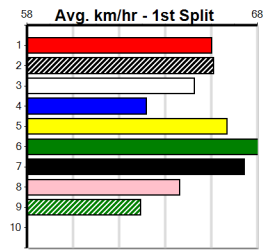

2025 LAUNCHING PAD APRIL 17

Distance: 595m, Race Type: Mixed 4/5, Total Prizemoney: $10,375
1st: $7,000, 2nd: $2,150, 3rd: $1,075, 4th: $150

TULLY LUNA (6) was colossal in defeat here last week and an ounce of luck early can see her atone. PAW FREDRICK (8) is a powerful type and he will be better for the run here last week. BLUE GOOSE BOY (3) is more than capable

Watchdog Tips: 6 8 3 4 Bet: Win 6

MAHOGANY [4] Capable but can push up the track, risky $4.60
BD Dog Jun-22 Sire: HANDSOME PRINCE Dam: PAY CALL Trainer: Kayla Cottrell (Pearcedale)
Winning Distances: < 300m (0) 300 - 399m (0) 400 - 499m (5) 500 - 599m (4) 600 - 699m (3) > 700m (0)
Winning Weights: 32.4(2) 32.5(5) 32.6(3) 32.7(1) 32.8(1)
2nd (3) 32.7 595 SAP R4 23-Dec-24 34.51 34.02 3.75L STOMPING (34.26) M/2222 . . . 9.39 $2.90 X45
6th (8) 32.7 600 MEA R4 28-Dec-24 35.22 34.62 9.00L TULLY LUNA (34.62) M/6666 . . . W 9.25 $10.50 X34
4th (4) 32.6 595 SAN R6 02-Jan-25 34.71 34.27 4.50L SHAKE IT OFF (34.40) M/6554 . . . W 9.53 $8.10 X45
6th (1) 32.7 595 SAP R8 13-Jan-25 34.55 34.13 6.00L FERGUS ZULU (34.13) M/6555 . . . . 9.54 $2.60 X45
4th (5) 32.7 600 MEA R4 18-Jan-25 34.88 34.46 6.50L PAW BODHI (34.46) M/6554 . . . . 9.31 $8.80 X45
1st (1) 32.5 600 MEP R8 22-Jan-25 34.47 34.47 2.50L UPSET SUNSET (34.65) Q/1111 . . . . 8.92 $4.40 X45
3rd (7) 32.3 595 SAP R8 27-Jan-25 34.62 34.46 2.50L EL CRIMP ADORE (34.46) S/4434 . . . . 9.46 $2.00 X45
4th (4) 32.3 600 MEA R8 01-Feb-25 34.86 34.59 4.00L BLUE GOOSE BOY (34.59) M/5544 . . . . 9.31 $7.40 X45
Last 3 wins NOT included above
1st (2) 32.5 600 MEA R7 29-Nov-24 34.53 34.34 1.5L BEAUTIFUL STORY (34.63) Q/1111 . . . SW . 8.92 $2.10 5
1st (3) 32.4 595 SAN R9 05-Dec-24 34.33 34.33 0.10L PIGWIDGEON (34.34) Q/1111 . . . W 9.27 $6.50 X45
1st (4) 32.5 595 SAP R8 09-Dec-24 34.42 34.19 4.75L DASHER BALE (34.75) M/3211 . . . W 9.41 $2.20 X45

FLED THE SCENE [4] Honest type, has early speed, place claims $8.00
BK Dog Dec-21 Sire: FERNANDO BALE Dam: ELUSIVE JEWEL Trainer: Graham Glass (Wyuna)
Winning Distances: < 300m (0) 300 - 399m (0) 400 - 499m (2) 500 - 599m (9) 600 - 699m (3) > 700m (0)
Winning Weights: 33.7(3) 33.8(1) 34.0(1) 34.2(1) 34.3(1) 34.4(1) 34.5(1) 34.6(3) 35.0(1) 35.1(1)
3rd (7) 34.3 460 WGL R8 29-Nov-24 26.07 25.62 6.50L JETSTREAM ICON (25.62) M/444 . . . . 6.79 $9.70 5
8th (8) 34.3 595 SAP R8 09-Dec-24 35.12 34.19 11.00L MAHOGANY (34.42) S/4545 . . . . 9.55 $3.10 X45
1st (4) 34.3 600 MEA R7 14-Dec-24 34.64 34.62 2.25L DISHEVELED (34.79) M/4221 . . . . 9.10 $11.30 5H
7th (7) 34.4 600 MEA R8 21-Dec-24 34.90 34.33 3.25L FRED ROSE (34.69) S/6666 . . . . 9.22 $6.40 5F
1st (4) 34.4 485 HOR R7 31-Dec-24 27.56 27.51 0.50L LYRICAL LASSY (27.58) S/523 . . . SW . 6.69 $1.70 X45
4th (7) 34.3 525 MEA R6 04-Jan-25 30.47 29.78 5.50L SPRING REGENCY (30.10) S/6554 . . . . 5.23 $3.70 5
4th (6) 34.7 595 SAN R7 23-Jan-25 34.78 34.00 10.00L SHAKE IT OFF (34.11) M/2334 . . . . 9.39 $6.30 X45
3rd (8) 34.4 595 SAN R8 30-Jan-25 34.39 34.07 2.25L UTRILLO BALE (34.23) M/3322 . . . . 9.25 $22.80 X45
Last 3 wins NOT included above
1st (3) 33.7 600 MEA R5 22-Jun-24 34.61 34.06 1.25L RAYA STAR (34.69) M/3211 . . . SW . 9.08 $4.50 5H
1st (6) 33.7 595 SAP R6 15-Jul-24 34.71 34.71 1.5L PIERRE BALE (34.82) M/2222 . . . . 9.33 $1.70 X45
1st (1) 34.0 485 HOR R8 12-Nov-24 27.08 27.08 1.5L CITY LIMIT (27.17) M/211 . . . . 6.59 $1.90 X45