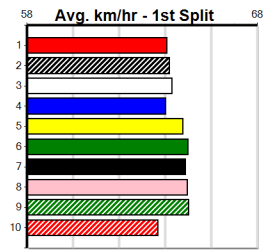

ADAM BAILEY 50 YEARS IN GREYHOUNDS

Distance: 515m, Race Type: Grade 5, Total Prizemoney: $8,785
1st: $5,900, 2nd: $1,820, 3rd: $915, 4th: $150

CERULEAN POPPY (3) has raced well here to date and she has the speed to make every post a winner. CABAO LAPIS (5) can unwind a powerful finish and he just needs a clear crack at them. HARVINGTON (8) is racing with confidence.

Watchdog Tips: 3 5 8 6 Bet: Win 3

PRETTY CAPRI [5] In good form but this is harder, prefer others $10.00
Owner(s): K Iles
Winning Distances: < 300m (0) 300 - 399m (0) 400 - 499m (6) 500 - 599m (4) 600 - 699m (0) > 700m (0)
Box History table and Prize Best Starts table included.

OUR JOJO [5] Better than his past two runs, can run a drum $7.50
Owner(s): M Haines
Winning Distances: < 300m (0) 300 - 399m (0) 400 - 499m (1) 500 - 599m (2) 600 - 699m (1) > 700m (0)
Box History table and Prize Best Starts table included.

CERULEAN POPPY [5] Impressive type, can cross and lead, yes $3.60
Owner(s): CHAMPAGNE PTN (SYN), S Smith, A Langton
Winning Distances: < 300m (0) 300 - 399m (0) 400 - 499m (2) 500 - 599m (1) 600 - 699m (0) > 700m (0)
Box History table and Prize Best Starts table included.

LYON BALE (NSW)[5] Placed in five of nine here, place hope again $8.00
Owner(s): L Harris
Winning Distances: < 300m (0) 300 - 399m (0) 400 - 499m (4) 500 - 599m (1) 600 - 699m (0) > 700m (0)
Box History table and Prize Best Starts table included.

CABAO LAPIS [5] Powerful type, big danger with a clear passage $6.50
Owner(s): DAILLY GREYHOUND FARMS (SYN), G Dailly, T Dailly
Winning Distances: < 300m (0) 300 - 399m (0) 400 - 499m (1) 500 - 599m (3) 600 - 699m (0) > 700m (0)
Box History table and Prize Best Starts table included.