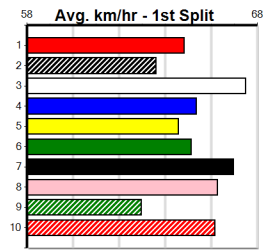

SPORTSBET MAKE IT A MULTI

Distance: 515m, Race Type: Grade 5, Total Prizemoney: $8,785
1st: $5,900, 2nd: $1,820, 3rd: $915, 4th: $150

BARTY CROUCH (1) has been racing well in stronger company of late and he is drawn to get every chance. BAKIS BALE (2) is a powerful type and he should get a nice run through behind the red. ASTON MONARCHY (7) has the speed to cross

Watchdog Tips: 1 2 7 3 Bet: Box Trifecta 1,2,3,7 ($10 for 41.67%)

Race card for BARTY CROUCH [5]. Includes details on sire (BEAST UNLEASHED), dam (ARABELLA FIGG), winning distances, and a box history table.

Race card for BAKIS BALE [5] Biks. Includes details on sire (CHRISTO BALE), dam (DYNA ROMY), winning distances, and a box history table.

Race card for BEACH BOURBSKI (NSW)[5]. Includes details on sire (BARCIA BALE), dam (SUNSET BOURBSKI), winning distances, and a box history table.

Race card for SLAY QUEEN MOLLY [5]. Includes details on sire (SHIMA SHINE), dam (MISS MALFUNCTION), winning distances, and a box history table.

Race card for FALLON BALE (NSW)[5]. Includes details on sire (JS FLAMIN ACE), dam (FAITHY BALE), winning distances, and a box history table.