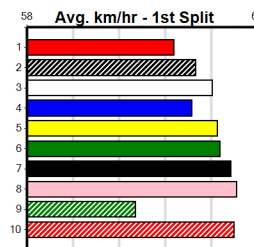

TOONGABBIE LODGE

Distance: 515m, Race Type: Grade 5, Total Prizemoney: $8,785
1st: $5,900, 2nd: $1,820, 3rd: $915, 4th: $150

MEPUNGA OLLIE (1) returned to form with a top 25.17 Ballarat win and he has a top record from this draw. PAW LARRY (3) is racing with confidence and he can pressure the red from the outset. PAW SUMMER (4) has solid claims

Watchdog Tips: 1 3 4 5 **Bet:** Win 1

Form Box	Wgt	Dist	Track	Date	Time	BON	Margin	1st/2nd (Time)	PIR	Checked	Comment	WR	Split 1	S/P	Grade	
1	MEPUNGA OLLIE [5] Top 25.17 Ballarat winner, well drawn, yes															
	BK Dog Oct-21 Sire: BARCIA BALE Dam: MEPUNGA ISLA $2.80															
	Owner(s): B Smith Trainer: Jeffrey Britton (Anakie)															
	Winning Distances: < 300m (0) 300 - 399m (0) 400 - 499m (9) 500 - 599m (4) 600 - 699m (0) > 700m (0)															
	Winning Weights: 32.4(1) 32.5(1) 32.6(1) 32.7(2) 32.8(2) 33.0(2) 33.2(1) 33.3(2) 33.9(1)															
	8th (8)	33.4	515	SAN	R8	19-Sep-24	30.17	29.57	6.50L	YACHI BALE (29.73)	S/7788	.	.	5.26	$24.90	X34
	1st (1)	33.2	460	GEL	R6	28-Sep-24	25.59	25.58	1.25L	CAMP FIRE (25.67)	Q/1111	.	.	6.58	$2.50	X45
	5th (2)	33.3	530	APK	R8	03-Oct-24	30.64	29.93	3.5L	ALPHA ZULU (30.40)	.	.	.	5.34	$12.00	SH
	4th (2)	33.1	515	SAP	R10	14-Oct-24	30.15	29.64	2.50L	MORAINÉ SOFIA (29.99)	M/6433	.	.	5.33	$1.40	5
	1st (1)	33.3	515	SAP	R8	21-Oct-24	29.53	29.38	0.75L	RUXTON FLAME (29.57)	M/2222	.	.	5.12	$1.20	X45
6th (2)	33.9	400	GEL	R11	14-Jan-25	22.83	22.48	5.00L	LADY JULIA (22.49)	M/57	.	.	8.56	$2.80	X34	
1st (5)	33.9	450	BAL	R12	22-Jan-25	25.17	25.06	1.75L	LORRAINE JACKY (25.28)	M/2111	.	.	6.58	$4.20	5	
7th (2)	33.8	515	SAN	R5	30-Jan-25	29.91	29.11	4.50L	WHATEVER TESS (29.61)	M/3233	.	.	5.19	$4.90	X45	
Last 3 wins NOT included above																
1st (2)	32.4	515	SAN	R4	18-Jul-24	29.68	29.29	0.25L	WHERE IT BEGAN (29.69)	M/3222	.	.	5.13	$2.40	5	
1st (4)	32.8	525	MEA	R5	27-Jul-24	30.55	30.09	1.25L	GUNAI WIZARD (30.63)	M/2222	.	SW	5.21	$3.90	5	
1st (6)	33.0	525	MEP	R6	14-Aug-24	30.17	29.83	4.50L	ASTON PING (30.48)	M/1111	.	.	5.07	$3.10	5	

Box History								
Bx	1st	2nd	3rd	4th	5th	6th	7th	8th
1	5	1	1	1				1
2	1	1	1	2	1	1		1
3	1	2		3				
4	2		1					
5	1					1	1	
6	1	1			1			
7	1							
8	2	2		1				1
Prize Best Starts	$51095.00 29.53(1)-21/10/24							
Trk/Dts APM	39-13-8-2 7-2-1-0 9562							

Form Box	Wgt	Dist	Track	Date	Time	BON	Margin	1st/2nd (Time)	PIR	Checked	Comment	WR	Split 1	S/P	Grade	
2	MY AMBER [5] Better for the run here last week, place claims															
	BK Bitch Sep-22 Sire: MY REDEEMER Dam: HARPER'S GIRL $10.00															
	Owner(s): L Bean Trainer: Brian Selleck (Tooradin)															
	Winning Distances: < 300m (0) 300 - 399m (0) 400 - 499m (4) 500 - 599m (0) 600 - 699m (0) > 700m (0)															
	Winning Weights: 25.9(1) 27.6(1) 27.7(1) 27.9(1)															
	1st (7)	25.9	435	SLE	R2	22-Sep-24	24.94	24.32	2.25L	MINTER ENVY (25.10)	M/221	.	.	5.38	$13.80	M
	2nd (1)	26.8	435	SLE	R9	16-Oct-24	24.76	24.34	3.25L	CORINTHIAN (24.54)	M/222	.	.	5.26	$10.20	7
	6th (7)	28.7	400	WGL	R2	24-Dec-24	23.24	22.19	4.50L	TIPSY TURTLE (22.94)	M/67	.	.	8.58	$7.10	7
	1st (1)	27.9	400	WGL	R2	31-Dec-24	22.50	22.38	1.5L	ROYAL MAGPIE (22.61)	Q/11	.	SW	8.34	$3.60	7
	2nd (4)	27.7	400	WGL	R3	07-Jan-25	22.96	22.55	6.00L	ZONNEKEYN (22.57)	M/23	.	.	8.60	$3.40	X67
1st (6)	27.6	460	WGL	R5	14-Jan-25	25.95	25.78	1.75L	LOCHINVAR CHAOS (26.05)	M/211	.	.	6.63	$4.70	X67	
1st (6)	27.7	460	WGL	R6	21-Jan-25	25.79	25.31	4.00L	MIA NEO (26.06)	Q/1111	.	.	6.50	$2.10	RWH	
5th (4)	27.6	515	SAN	R4	30-Jan-25	30.06	29.11	9.00L	RUTHLESS SECRET (29.43)	M/1133	.	.	5.05	$11.90	RWF	
Last 3 wins NOT included above																
Prize Best Starts	$8730.00 30.06(4)-30/1/25															
Trk/Dts APM	8-4-2-0 1-0-0-0 7092