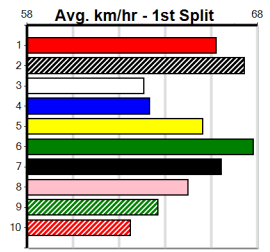

BENDIGO TO SANDOWN (1-4 WINS) FINAL

Distance: 515m, Race Type: Restricted Win Final, Total Prizemoney: $9,055
1st: $6,100, 2nd: $1,870, 3rd: $935, 4th: $150

CANYA ALL UP (6) carved out a scorching 27.78 at Bendigo last time and he is a star on the rise.
RIVERSDALE MICK (7) continues to impress and he was a smart 29.54 winner here two runs back.
MICHIGAN GIRL (8) can charge late.

Watchdog Tips: 6 7 8 2 Bet: Box Quinella 6,7,8 ($10 for 333.33%)

ASTON AMISHA [5] Needs to lead, pressure in two, place best $11.00
Owner(s): R Borda
Winning Distances: < 300m (0) 300 - 399m (2) 400 - 499m (1) 500 - 599m (1) 600 - 699m (0) > 700m (0)
Box History table and Prize Best Starts table included.

NANCY DEVERE [5] Impressive type, can burn early, keep safe $4.60
Owner(s): BEV AND DANIEL (SYN), B Pell, D Pell
Winning Distances: < 300m (0) 300 - 399m (0) 400 - 499m (2) 500 - 599m (2) 600 - 699m (0) > 700m (0)
Box History table and Prize Best Starts table included.

HUMBLE ETHICS (NSW)[5] Find this harder than his recent racing, tested $21.00
Owner(s): M Pitman
Winning Distances: < 300m (0) 300 - 399m (1) 400 - 499m (1) 500 - 599m (2) 600 - 699m (0) > 700m (0)
Box History table and Prize Best Starts table included.

RIPPING IT UP [6] Another who rises in class, prefer to watch $21.00
Owner(s): S Stefanos
Winning Distances: < 300m (0) 300 - 399m (0) 400 - 499m (1) 500 - 599m (1) 600 - 699m (0) > 700m (0)
Box History table and Prize Best Starts table included.

IVORY NARWHAL [5] Hit or miss early, may get crowded, tough ask $12.00
Owner(s): D Knight
Winning Distances: < 300m (0) 300 - 399m (0) 400 - 499m (3) 500 - 599m (1) 600 - 699m (0) > 700m (0)
Box History table and Prize Best Starts table included.