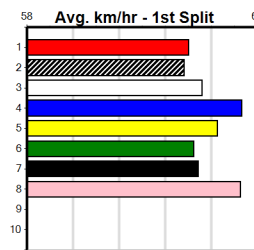

LAUNCHING PAD TICKETS NOW ON SALE

Distance: 515m, Race Type: Mixed 3/4, Total Prizemoney: $9,055
1st: $6,100, 2nd: $1,870, 3rd: $935, 4th: $150

ASTON GOZO (5) should get a nice cart across early and she can carve out serious time when on the arm. SILKY SAUCE (4) was never headed here two runs back and he will give a great sight once again. NAVARINO (1) just needs luck early on

Watchdog Tips: 5 4 1 3 Bet: Win 5

NAVARINO [4] Prefer over longer, draw may help, can threaten $3.60
Owner(s): J Connor
Winning Distances: < 300m (0) 300 - 399m (0) 400 - 499m (6) 500 - 599m (10) 600 - 699m (3) > 700m (0)
Box History table and Prize Best Starts Trk/Dts APM

XENI BALE (NSW)[4] Strong win two runs back, harder tonight, place $4.50
Owner(s): C Keith
Winning Distances: < 300m (0) 300 - 399m (1) 400 - 499m (3) 500 - 599m (4) 600 - 699m (0) > 700m (0)
Box History table and Prize Best Starts Trk/Dts APM

SPRING REGENCY (NSW)[4] Good muster, quick PB here, must keep safe $8.00
Owner(s): Board Racing (SYN), G Board, S Board, J Board, J Opetaia, H Board
Winning Distances: < 300m (0) 300 - 399m (0) 400 - 499m (3) 500 - 599m (3) 600 - 699m (0) > 700m (0)
Box History table and Prize Best Starts Trk/Dts APM

SILKY SAUCE [4] Never headed two runs back, danger again $6.00
Owner(s): Twice as quick (SYN), D Johnston, D Johnston
Winning Distances: < 300m (0) 300 - 399m (2) 400 - 499m (5) 500 - 599m (9) 600 - 699m (0) > 700m (0)
Box History table and Prize Best Starts Trk/Dts APM

ASTON GOZO [4] Excels here, gets a cart across, go close $3.60
Owner(s): R Borda
Winning Distances: < 300m (0) 300 - 399m (1) 400 - 499m (6) 500 - 599m (3) 600 - 699m (0) > 700m (0)
Box History table and Prize Best Starts Trk/Dts APM