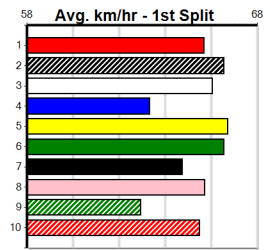

GOLF SIMULATOR AT GE

9

9:47PM

(VIC time)

Distance: 515m, Race Type: Mixed 4/5, Total Prizemoney: $9,055
1st: $6,100, 2nd: $1,870, 3rd: $935, 4th: $150

BORACAY STORM (5) carved out blistering sectionals here last week and he can go one better tonight. HI THERE FRANK (1) returned to form here last time and he is drawn to get the breaks again. DEDALUS DIGGLE (2) may be value.

Watchdog Tips: **5** **1** **2** **8** **Bet:** **Win 5**

1

HI THERE FRANK [4] **Returned to form last week, gun draw, danger** **$3.40**
BD Dog Feb-22 Sire: LIGHTNING FRANK Dam: NAYLA SWIFT
Owner(s): AGSS Cranbourne (SYN), G Farrugia, A Fennell
Winning Distances: < 300m (0) 300 - 399m (1) 400 - 499m (6) 500 - 599m (8) 600 - 699m (0) > 700m (0)
Winning Weights: 32.4(1) 32.6(2) 32.7(2) 32.9(2) 33.0(3) 33.1(3) 33.2(1) 33.7(1)
2nd (7) 33.8 510 SLE R7 15-Dec-24 28.88 28.77 1.75L AYLA ROSE (28.77) S/422 . . . . 9.30 $1.60 X45
2nd (8) 33.7 510 SLE R4 22-Dec-24 28.79 28.35 3.75L KNOCKOUT NORM (28.53) M/322 . . . . 9.17 $4.00 SH
6th (6) 33.7 510 SLE R6 26-Dec-24 28.95 28.22 11.00 NANGAR JIM (28.22) M/655 . . . . 9.34 $11.50 SF
2nd (7) 33.2 460 WGL R11 03-Jan-25 25.93 25.39 1.25L OLIVER KELTON (25.85) M/222 . . . . 6.61 $2.20 5
5th (1) 33.5 460 WGL R10 10-Jan-25 26.01 25.49 6.00L ZIPPING GRYLLIS (25.62) M/555 . . . . 6.65 $15.60 X45
5th (8) 33.6 460 WGL R8 17-Jan-25 25.89 25.49 6.00L CHAVERO (25.49) S/445 . . . . 6.60 $16.00 X45
8th (3) 33.8 515 SAN R10 23-Jan-25 29.96 28.84 6.00L RIVERSDALE MICK (29.54) S/7547 . . . . 5.23 $7.40 5
1st (2) 33.7 515 SAN R10 30-Jan-25 29.59 29.11 7.00L JAZZY BELLE (30.07) S/2111 . . . . SW . 5.20 $2.30 5
Last 3 wins NOT included above
1st (3) 33.0 450 WBL R7 22-Aug-24 25.38 24.98 1.75L LEKTRA TRIGGER (25.50) M/111 . . . . 6.65 $2.00 5H
1st (2) 33.0 500 BEN R11 05-Oct-24 28.32 28.32 4.75L TWILIGHT JET (28.64) M/311 . . . . 6.63 $3.60 X45
1st (1) 33.2 525 MEA R6 16-Nov-24 29.98 29.66 0.75L ZIPPING KAI (30.02) M/2111 . . . . 5.00 $6.10 X45
Trainer: David Geall (Lara)