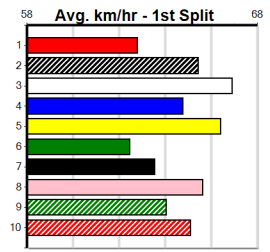

SPORTSBET FINAL

Distance: 515m, Race Type: Grade 5 Final, Total Prizemoney: $9,055
1st: $6,100, 2nd: $1,870, 3rd: $935, 4th: $150

OUR REGARDS (3) was never headed in his handy 29.62 heat win and he will prove hard to reel in again. DOCHERTY (2) has a nice turn of foot and he will make the three work hard throughout. BEST FOR LAST (6) has solid claims.

Watchdog Tips: 3 2 6 5 Bet: Win 3

TOMMY THE HOOD [5] Racing well but this is harder, place preferred $12.00
BK Dog Dec-22 Sire: SHIMA SHINE Dam: BABY TALK
Owner(s): WE'RE ALL MATES (SYN), G Clifton, D Mckenzie
Trainer: Gavin Clifton (Tynong North)

DOCHERTY [5] Explodes soon after box rise, main danger $3.60
BK Dog Jun-22 Sire: TOMMY SHELBY Dam: GOLD VEIN
Owner(s): SHIRAZ RACING (SYN), S Holmes, L Holmes, D Holmes
Trainer: Daryl Holmes (Blind Bight)

OUR REGARDS (SA)[5] Never headed in his heat, hard to reel in $3.50
BK Dog Mar-22 Sire: AUSSIE INFRARED Dam: SCOTT SOMETHING
Owner(s): P Stephens
Trainer: Julia Creed (Graytown)

VALENCIA JIM [5] Great heat winner, slightly harder, place $7.00
BE Dog Oct-21 Sire: FERNANDO BALE Dam: COURTING
Owner(s): J Gieschen
Trainer: Jennifer Gieschen (Valencia Cree)

DYNAMITE DOUG [5] Good muster, will race mid track, keep safe $6.00
BK Dog Nov-22 Sire: ASTON RUPEE Dam: SILKY RIOT
Owner(s): F Spiteri
Trainer: Paul Galea (Melton West)

1

2

3

4

5