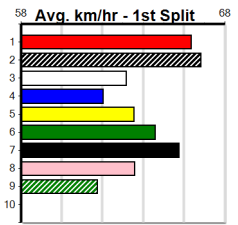

Geelong

3

7:49PM

(VIC time)

MILLERS MUZZLES

Distance: 460m, Race Type: Grade 5, Total Prizemoney: $2,925
1st: $1,950, 2nd: $600, 3rd: $300, 4th: $75

Watchdog Tips: **0 0 0 0** Bet: **0**