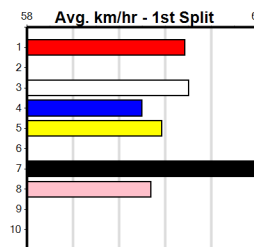

HAPPY 80TH WAYNE

Distance: 400m, Race Type: Maiden, Total Prizemoney: $2,535
1st: $1,680, 2nd: $520, 3rd: $260, 4th: $75

BRACE FOR KAOS (7) showed good early burn when placed here on debut and she will be much better for the run. COMEBACK CHARLIE (8) sizzled in a trial here recently and he should challenge the seven throughout. DOONGALLA FLASH (6) is a well bred type

Watchdog Tips: **7** **8** **6** **4** **Bet:** Box Quinella 6,7,8 ($10 for 333.33%)

Form	Box	Wgt	Dist	Track	Date	Time	BON	Margin	1st/2nd (Time)	PIR	Checked	Comment	WR	Split 1	S/P	Grade

STEEPLE [M]

Resuming, steady trial at Shepparton, place

$10.00

BK Dog Jul-22 Sire: MY BRO FABIO Dam: BIG SKINNY

Owner(s): P Newell

Winning Distances: < 300m (0) 300 - 399m (0) 400 - 499m (0) 500 - 599m (0) 600 - 699m (0) > 700m (0)

Trainer: Patrick Newell (Wallan)
ENG SHP 2025-02-10

Winning Weights:

ST (-)	30.3	390	SHP	07-Oct-24	22.61	1.00L	Trial Cleared	M/33	3of4	ST			
6th (7)	30.3	450	SHP	R2	21-Oct-24	26.09	25.01	15.00	PANADERO STAR (25.07)	M/666	6.95	$6.40	MH
3rd (4)	30.3	450	SHP	R1	28-Oct-24	26.14	25.13	7.00L	TOO COLD (25.65)	M/343	6.67	$13.00	M
6th (1)	30.5	450	SHP	R2	01-Nov-24	26.35	25.11	11.00	OUT THE WINDOW (25.61)	Q/235	6.64	$8.00	M
4th (1)	30.6	400	GEL	R1	15-Nov-24	23.41	22.35	7.50L	TIPSY TURTLE (22.90)	M/54	8.66	$3.80	M
6th (1)	31.1	460	GEL	R2	22-Nov-24	26.79	25.89	13.00	HONEY BUNNY (25.93)	M/555	6.76	$15.00	M
2nd (6)	31.1	390	SHP	R1	28-Nov-24	23.52	22.30	0.25L	TANZANIA ICON (23.51)	M/23	8.56	$1.90	M
ST (-)	30.1	390	SHP	23-Dec-24	22.50	0.50L	Trial Cleared	M/21	3of4	ST			

Last 3 wins NOT included above

Box History

Bx	1st	2nd	3rd	4th	5th	6th	7th	8th
1								
2								
3								
4								
5								
6								
7								
8								

Prize Best $1510.00
Starts 23.07(7)-12/7/24
Trk/Dts 13-0-2-2
APM 4-0-1-0
564

STARLIGHT KIYOKO [M]

Well bred, would have trialed here, watch betting

$8.00

BK Bitch May-23 Sire: TOMMY SHELBY Dam: STARLIGHT AMY

Owner(s): Vi Alskar Hundar (SYN), A Lie, J Sharp

Trainer: Jason Sharp (Lara)

Winning Distances: < 300m (0) 300 - 399m (0) 400 - 499m (0) 500 - 599m (0) 600 - 699m (0) > 700m (0)

Winning Weights:

ST (-)	30.3	390	SHP	07-Oct-24	22.61	1.00L	Trial Cleared	M/33	3of4	ST			
6th (7)	30.3	450	SHP	R2	21-Oct-24	26.09	25.01	15.00	PANADERO STAR (25.07)	M/666	6.95	$6.40	MH
3rd (4)	30.3	450	SHP	R1	28-Oct-24	26.14	25.13	7.00L	TOO COLD (25.65)	M/343	6.67	$13.00	M
6th (1)	30.5	450	SHP	R2	01-Nov-24	26.35	25.11	11.00	OUT THE WINDOW (25.61)	Q/235	6.64	$8.00	M
4th (1)	30.6	400	GEL	R1	15-Nov-24	23.41	22.35	7.50L	TIPSY TURTLE (22.90)	M/54	8.66	$3.80	M
6th (1)	31.1	460	GEL	R2	22-Nov-24	26.79	25.89	13.00	HONEY BUNNY (25.93)	M/555	6.76	$15.00	M
2nd (6)	31.1	390	SHP	R1	28-Nov-24	23.52	22.30	0.25L	TANZANIA ICON (23.51)	M/23	8.56	$1.90	M
ST (-)	30.1	390	SHP	23-Dec-24	22.50	0.50L	Trial Cleared	M/21	3of4	ST			

Last 3 wins NOT included above

Box History

Bx	1st	2nd	3rd	4th	5th	6th	7th	8th
1								
2								
3								
4								
5								
6								
7								
8								

Prize Best $0
Starts FSH
Trk/Dts 0-0-0-0
APM 0-0-0-0
0