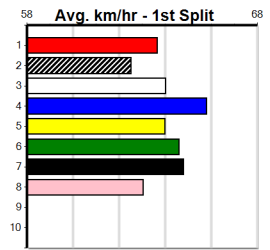

SPORTSBET HT4 (1-4 WINS)

Distance: 460m, Race Type: Restricted Win Heat, Total Prizemoney: $2,925
1st: $1,950, 2nd: $600, 3rd: $300, 4th: $75

ANGRY CHIEF (4) has been simply dominant in his past two here and he should be ready for this distance range. WYONG EL PASO (8) was luckless at the Meadows last time and he can make amends this time around. PAW DIMETRA (2) has solid claims

Watchdog Tips: 4 8 2 6 Bet: Win 4

Race 1: BIG REVEAL [7] - *** SCRATCHED *** $99.00. Dog: G Ebenezer, Sire: BEAST UNLEASHED, Dam: VEGAS TICKET. Includes winning distances, weights, and a detailed box history table.

Race 2: PAW DIMETRA (NSW)[5] - No luck in his past two, can atone, threat $6.00. Dog: B Wheeler, Sire: ALLEN DEED, Dam: FANTA BALE. Includes winning distances, weights, and a detailed box history table.

Race 3: COME ON MANGO [6] - Needs things her own way, may find bother $10.00. Dog: J Loveroso, Sire: FERNANDO BLUEY, Dam: MIDNIGHT SNOOZE. Includes winning distances, weights, and a detailed box history table.

Race 4: ANGRY CHIEF (NSW)[5] - Impressive type, can pounce on the arm, yes $2.80. Dog: S Brincat, Sire: ASTON RUPEE, Dam: EMMY'S SHARK. Includes winning distances, weights, and a detailed box history table.

Race 5: PAW XANTIPPE (NSW)[7] - Strong debut winner, this is harder, place best $10.00. Dog: B Wheeler, Sire: CHRISTO BALE, Dam: WINNIE ALLEN. Includes winning distances, weights, and a detailed box history table.