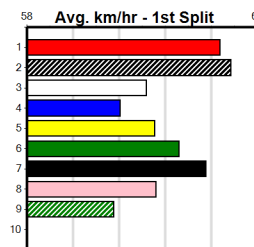

MILLERS MUZZLES

Distance: 460m, Race Type: Grade 5, Total Prizemoney: $2,925
1st: $1,950, 2nd: $600, 3rd: $300, 4th: $75

PAW YANELLE (7) is racing with tremendous confidence and she can break up the field through the bend. I'M WHAT'S NEXT (3) was a slashing 23.69 Bendigo winner and he will keep the pressure on from the outset. BALLYMAC WINKS (1) has claims

Watchdog Tips: [7] [3] [1] [6] Bet: Win 7

Race card for BALLYMAC WINKS (GA)[5]. Includes details on sire (BALLYMAC KINGDOM), dam (BALLYMAC MEENA), winning distances, and box history.

Race card for GAPING MARGIN [5]. Includes details on sire (ALLEN DEED), dam (RIXY YA PEST), winning distances, and box history.

Race card for I'M WHAT'S NEXT [5]. Includes details on sire (EXPLOSIVE BOY), dam (COCO NOVA), winning distances, and box history.

Race card for CIRCLE ROUND [5]. Includes details on sire (WOW), dam (GAMMA BALE), winning distances, and box history.

Race card for TRICKY DISCO [5]. Includes details on sire (SUPERIOR PANAMA), dam (ASH STAR), winning distances, and box history.