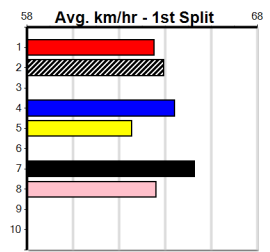

NP ELECTRICAL VETERANS

Distance: 460m, Race Type: S/E Veteran, Total Prizemoney: $2,925
1st: $1,950, 2nd: $600, 3rd: $300, 4th: $75

Watchdog Tips:

Bet:

Form	Box	Wgt	Dist	Track	Date	Time	BON	Margin	1st/2nd (Time)	PIR	Checked	Comment	WR	Split 1	S/P	Grade

1

TINKER CRYSTAL [5]

BK Bitch Jan-21
Owner(s): Burns Racing (SYN), C Burns, J Burns
Winning Distances: < 300m (0) 300 - 399m (1) 400 - 499m (7) 500 - 599m (4) 600 - 699m (0) > 700m (0)
Winning Weights: 27.4(1) 27.6(1) 27.8(1) 28.0(1) 28.2(1) 28.3(1) 28.5(2) 28.7(1) 28.8(1) 28.9(1) 29.5(1)

Sire: ASTON KIMETTO **Dam:** SLEW LEFT
Trainer: Jennifer Burns (Balliang)
ENG MEP 2025-02-05

Bx	1st	2nd	3rd	4th	5th	6th	7th	8th
1	4	2	4	2	2	2	1	
2	4	1	3	1	2	4	2	
3	1	1	2	1	3		2	
4		1		1	1	5	1	1
5			1	1	3	3	2	2
6	2		3	1	3	5	3	1
7		2	2	1	2	1	3	1
8	1		3	2	4	1	3	

Prize Best Starts Trk/Dts APM
$40182.50
26.10(1)-30/11/24
107-12-7-18
17-2-2-1
5311

Last 3 wins NOT included above

1st (2)	28.0	410	HOR	R11	19-Apr-24	23.44	23.40	2.25L MAKE IT THUNDER (23.58)	M/53					10.47	$3.00	T3-5
1st (1)	27.6	525	MEA	R11	25-May-24	30.17	29.89	2.75L SCOTT ME (30.35)	Q/1111					5.15	$3.30	5
1st (1)	28.9	460	GEL	R6	30-Nov-24	26.10	25.87	2.25L VELOX BALE (26.25)	Q/222			SW		6.69	$3.90	5

2

FIGHTING BOXER [5]

BK Dog Dec-19
Owner(s): C Hose
Winning Distances: < 300m (0) 300 - 399m (0) 400 - 499m (4) 500 - 599m (5) 600 - 699m (0) > 700m (0)
Winning Weights: 31.3(1) 31.4(1) 31.5(1) 31.8(1) 31.9(1) 32.0(1) 32.4(1) 32.6(2)

Sire: ASTON DEE BEE **Dam:** DYNA FAME
Trainer: Darren Kee (Lara)

Bx	1st	2nd	3rd	4th	5th	6th	7th	8th
1	2		5	5	2	3	1	1
2	4	1	3	1	1	1	1	2
3	2		2	4	2	1		
4		3	4	2	2	5	2	
5			1	3	2	1		
6			1	5	4	1	1	
7		1	1	1	3	1	1	
8	1	3	1	2	2	3	1	

Prize Best Starts Trk/Dts APM
$44620.00
25.95(2)-26/11/24
104-9-8-18
16-2-0-2
4708

Last 3 wins NOT included above

1st (2)	31.4	400	GEL	R11	21-Jul-23	22.61	22.39	1.5L SUMMER OWL (22.70)	M/33			SW		8.66	$22.70	5
1st (2)	31.8	525	MEA	R12	09-Sep-23	30.34	29.72	7.50L CYCLONE SOPHIE (30.84)	M/6111					5.23	$6.50	5
1st (3)	31.9	515	SAP	R10	14-Jan-24	29.59	29.37	1.00L LITTLE PEG (29.66)	M/4222					5.22	$6.50	5

3

*** VACANT BOX ***

Sire: **Dam:**
Owner(s):
Winning Distances: < 300m (0) 300 - 399m (0) 400 - 499m (0) 500 - 599m (0) 600 - 699m (0) > 700m (0)
Winning Weights:

Trainer:
Box History

4

BUTTERFLIES LAD [5]

BK Dog Feb-21
Owner(s): MILLIONAIRES (SYN), J Farrugia, A Farrugia
Winning Distances: < 300m (0) 300 - 399m (3) 400 - 499m (4) 500 - 599m (0) 600 - 699m (0) > 700m (0)
Winning Weights: 32.9(1) 33.3(2) 34.5(1) 34.9(1) 35.2(1) 35.4(1)

Sire: MY REDEEMER **Dam:** MADAM BUTTERFLY
Trainer: Keith Lloyd (Balliang)

Bx	1st	2nd	3rd	4th	5th	6th	7th	8th
1			1					
2		1					1	
3	2			1	2	1	1	1
4	2	3			2	2	1	
5	1	2	2		1	2	1	
6	1					1	1	
7		1	1	1				1
8	1	3	1	2				

Prize Best Starts Trk/Dts APM
$23085.00
25.94(4)-25/4/23
46-7-10-7
10-0-2-1
2170

Last 3 wins NOT included above

1st (4)	35.4	400	GEL	R4	02-Feb-24	22.91	22.41	0.50L GEORGIE BALE (22.94)	M/11					8.39	$12.20	5
1st (4)	34.5	390	WBL	R7	29-Feb-24	22.26	22.07	1.75L QUESTON BALE (22.37)	Q/11					8.59	$3.00	5
1st (3)	34.9	400	GEL	R10	19-Jul-24	22.61	22.49	1.5L LISSY FERNANDO (22.71)	Q/11			SW		8.39	$53.80	X45