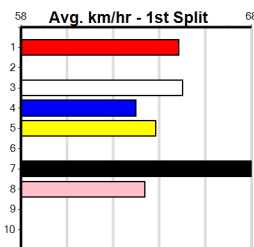

HAPPY 80TH WAYNE

Distance: 400m, Race Type: Maiden, Total Prizemoney: $2,535
1st: $1,680, 2nd: $520, 3rd: $260, 4th: $75

Watchdog Tips: ☐ ☐ ☐ ☐ ☐ **Bet:** ☐

Form	Box	Wgt	Dist	Track	Date	Time	BON	Margin	1st/2nd (Time)	PIR	Checked	Comment	WR	Split 1	S/P	Grade

1

STEEPLE [M]
BK Dog Jul-22 **Sire: MY BRO FABIO** **Dam: BIG SKINNY**
Owner(s): P Newell **Trainer: Patrick Newell (Wallan)**
Winning Distances: < 300m (0) 300 - 399m (0) 400 - 499m (0) 500 - 599m (0) 600 - 699m (0) > 700m (0)
Winning Weights:

ST (-)	30.3	390	SHP	07-Oct-24	22.61	1.00L	Trial Cleared	M/33	3of4	ST
6th (7)	30.3	450	SHP	R2 21-Oct-24	26.09	25.01	15.00 PANADERO STAR (25.07)	M/666		6.95 $6.40 MH
3rd (4)	30.3	450	SHP	R1 28-Oct-24	26.14	25.13	7.00L TOO COLD (25.65)	M/343		6.67 $13.00 M
6th (1)	30.5	450	SHP	R2 01-Nov-24	26.35	25.11	11.00 OUT THE WINDOW (25.61)	Q/235		6.64 $8.00 M
4th (1)	30.6	400	GEL	R1 15-Nov-24	23.41	22.35	7.50L TIPSY TURTLE (22.90)	M/54		8.66 $3.80 M
6th (1)	31.1	460	GEL	R2 22-Nov-24	26.79	25.89	13.00 HONEY BUNNY (25.93)	M/555		6.76 $15.00 M
2nd (6)	31.1	390	SHP	R1 28-Nov-24	23.52	22.30	0.25L TANZANIA ICON (23.51)	M/23	VO	8.56 $1.90 M
ST (-)	30.1	390	SHP	23-Dec-24	22.50		0.50L Trial Cleared	M/21	3of4	ST

Last 3 wins NOT included above

Box History

Bx	1st	2nd	3rd	4th	5th	6th	7th	8th
1				1		2		
2								
3								
4			1	1				1
5								1
6	1							
7	1			1	1			
8					1			

Prize Best	$1510.00
Starts	23.07(7)-12/7/24
Trk/Dts	13-0-2-2
APM	4-0-1-0
	564

2

STARLIGHT KIYOKO [M]
BK Bitch May-23 **Sire: TOMMY SHELBY** **Dam: STARLIGHT AMY**
Owner(s): Vi Alskar Hundar (SYN), A Lie, J Sharp **Trainer: Jason Sharp (Lara)**
Winning Distances: < 300m (0) 300 - 399m (0) 400 - 499m (0) 500 - 599m (0) 600 - 699m (0) > 700m (0)
Winning Weights:

ST (-)	30.3	390	SHP	07-Oct-24	22.61	1.00L	Trial Cleared	M/33	3of4	ST
6th (7)	30.3	450	SHP	R2 21-Oct-24	26.09	25.01	15.00 PANADERO STAR (25.07)	M/666		6.95 $6.40 MH
3rd (4)	30.3	450	SHP	R1 28-Oct-24	26.14	25.13	7.00L TOO COLD (25.65)	M/343		6.67 $13.00 M
6th (1)	30.5	450	SHP	R2 01-Nov-24	26.35	25.11	11.00 OUT THE WINDOW (25.61)	Q/235		6.64 $8.00 M
4th (1)	30.6	400	GEL	R1 15-Nov-24	23.41	22.35	7.50L TIPSY TURTLE (22.90)	M/54		8.66 $3.80 M
6th (1)	31.1	460	GEL	R2 22-Nov-24	26.79	25.89	13.00 HONEY BUNNY (25.93)	M/555		6.76 $15.00 M
2nd (6)	31.1	390	SHP	R1 28-Nov-24	23.52	22.30	0.25L TANZANIA ICON (23.51)	M/23	VO	8.56 $1.90 M
ST (-)	30.1	390	SHP	23-Dec-24	22.50		0.50L Trial Cleared	M/21	3of4	ST

Last 3 wins NOT included above

Box History

Bx	1st	2nd	3rd	4th	5th	6th	7th	8th
1								
2								
3								
4								
5								
6								
7								
8								

Prize Best	$0
Starts	FSH
Trk/Dts	0-0-0-0
APM	0-0-0-0
	0