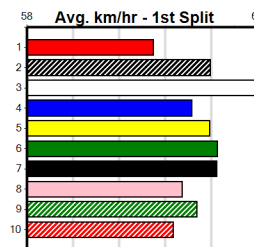

MELBOURNE CONTAINER PARK

Distance: 400m, Race Type: Mixed 6/7, Total Prizemoney: $2,925
1st: $1,950, 2nd: $600, 3rd: $300, 4th: $75

RHYTHM TO SPARE (3) comes here with strong NSW form and he is expected to fire for his powerful new kennel. HONEY BUNNY (8) trialled well here recently and she can come out running, while TINKER LEE (2) is never too far away

Watchdog Tips: **3** **8** **2** **9** Bet: **Win 3**

Detailed race card for SPIKE SPIEGEL [6], Capable, but prefer over slightly longer, place $8.00. Includes owner, sire, dam, winning distances, and box history table.

Detailed race card for TINKER LEE [6], Consistent speedster, good muster, can threaten $6.50. Includes owner, sire, dam, winning distances, and box history table.

Detailed race card for RHYTHM TO SPARE (NSW)[7], Resuming, strong NSW form, should fire $2.90. Includes owner, sire, dam, winning distances, and box history table.

Detailed race card for WAITING FOR YOU [6], Continues to improve, toughest test, place $10.00. Includes owner, sire, dam, winning distances, and box history table.

Detailed race card for LADY TEQUILA [7], *** SCRATCHED *** $99.00. Includes owner, sire, dam, winning distances, and box history table.