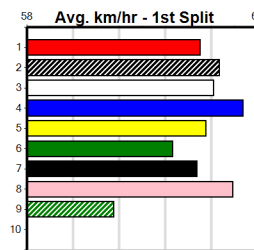

BEACHSIDE SECURITY

Distance: 460m, Race Type: Mixed 4/5, Total Prizemoney: $3,360
1st: $2,250, 2nd: $690, 3rd: $345, 4th: $75

MEPUNGA ROCKY (8) was a gutsy 26.03 winner here last week and he exits a similar draw tonight.
ASTON PING (7) owns a smart 25.75 PB here and she can work into the mix mid race. ASTON ZOOM (4) won't be too far away

Watchdog Tips: **8** **7** **4** **1** **Bet:** Box Quinella 4,7,8 ($10 for 333.33%)

1

AMRON BOBBY [4] **Won two of three here, draw suits, keep safe** **$3.60**
DKBD Dog Jan-23 **Sire: FERAL FRANKY** **Dam: BLOCK STAR** **Trainer: Lisa Delbridge (Balliang)**
Owner(s): G Black
Winning Distances: < 300m (0) 300 - 399m (1) 400 - 499m (4) 500 - 599m (0) 600 - 699m (0) > 700m (0)
Winning Weights: 32.6(1) 32.7(1) 33.5(1) 33.7(1) 33.8(1)

Box	1st	2nd	3rd	4th	5th	6th	7th	8th
1	1							
2								
3								
4								
5								
6								
7								
8								

Prize Best Starts Trk/Dts APM
$11205.00
25.90(6)-27/9/24
15-5-2-1
3-2-0-0
7707

2

VOSS ALI [5] **Resuming, may need a run or two, tested** **$10.00**
BK Dog Feb-22 **Sire: BARCIA BALE** **Dam: SWEET AS EMM** **Trainer: Brendan Pursell (Lara)**
Owner(s): N Mugavin
Winning Distances: < 300m (0) 300 - 399m (0) 400 - 499m (1) 500 - 599m (3) 600 - 699m (4) > 700m (0)
Winning Weights: 32.1(3) 32.2(1) 32.3(1) 32.5(1) 32.8(1) 33.8(1)

Box	1st	2nd	3rd	4th	5th	6th	7th	8th
1	1	1	1					
2								
3								
4								
5								
6								
7								
8								

Prize Best Starts Trk/Dts APM
$47635.00
25.93(8)-19/11/23
34-8-5-3
1-1-0-0
9402

3

PRETTY HOT [5] **Back in distance but has the talent, place hope** **$10.00**
RF Bitch Feb-22 **Sire: ORSON ALLEN** **Dam: TINK** **Trainer: Brendan Pursell (Lara)**
Owner(s): G O'keeffe
Winning Distances: < 300m (0) 300 - 399m (1) 400 - 499m (6) 500 - 599m (2) 600 - 699m (1) > 700m (0)
Winning Weights: 28.3(1) 28.5(1) 28.6(1) 28.7(1) 28.8(1) 28.9(1) 29.0(2) 29.2(1) 29.3(1)

Box	1st	2nd	3rd	4th	5th	6th	7th	8th
1	1	1	1					
2								
3								
4								
5								
6								
7								
8								

Prize Best Starts Trk/Dts APM
$47139.00
FSTD
54-10-12-4
0-0-0-0
16438

4

ASTON ZOOM [4] **Tough draw but has good muster, threat** **$7.50**
BEBD Bitch Jan-22 **Sire: FERNANDO BALE** **Dam: ZOOM OUT** **Trainer: Rita Gatt (Bannockburn)**
Owner(s): R Borda
Winning Distances: < 300m (0) 300 - 399m (7) 400 - 499m (5) 500 - 599m (0) 600 - 699m (0) > 700m (0)
Winning Weights: 24.2(1) 24.4(2) 24.5(1) 24.6(3) 24.7(1) 24.9(2) 25.0(1) 25.3(1)

Box	1st	2nd	3rd	4th	5th	6th	7th	8th
1	1	1	1					
2								
3								
4								
5								
6								
7								
8								

Prize Best Starts Trk/Dts APM
$38605.00
25.85(2)-15/11/24
53-12-12-7
8-1-2-2
8549

5

SPRING COIN (SA)[5] **Down on confidence, draw is a worry, tough ask** **$21.00**
BK Dog Jan-22 **Sire: SPRING BRIDGE** **Dam: SPRING HALO** **Trainer: Mark Delbridge (Balliang)**
Owner(s): G Black
Winning Distances: < 300m (0) 300 - 399m (0) 400 - 499m (2) 500 - 599m (5) 600 - 699m (0) > 700m (0)
Winning Weights: 32.2(1) 32.3(1) 32.9(1) 33.1(2) 33.2(1) 33.9(1)

Box	1st	2nd	3rd	4th	5th	6th	7th	8th
1	5	1	1					
2								
3								
4								
5								
6								
7								
8								

Prize Best Starts Trk/Dts APM
$33905.00
26.23(3)-17/1/25
40-7-8-6
2-0-0-0
14809