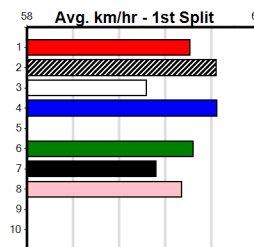

SPORTSBET HT2 (1-4 WINS)

Distance: 460m, Race Type: Restricted Win Heat, Total Prizemoney: $2,925
1st: $1,950, 2nd: $600, 3rd: $300, 4th: $75

CHATTANOOGA (7) is racing with tremendous confidence and she will be carving out slick sectionals in front. MILTON CRANBERRY (2) has been impressive since moving to Vic and he just needs a little room early on. PAW RIVAL (6) is more than capable

Watchdog Tips: [7] [2] [6] [4] Bet: Win 7

PAW UCARTY (NSW)[6] Needs to lead, will cop pressure mid race, no $12.00
DKBD Dog Mar-23 Sire: FERNANDO BALE Dam: MCKEON BALE
Owner(s): B Wheeler
Winning Distances: < 300m (0) 300 - 399m (0) 400 - 499m (2) 500 - 599m (0) 600 - 699m (0) > 700m (0)
Winning Weights: 29.3(1) 29.7(1)
6th (1) 30.0 400 GEL R3 09-Dec-24 23.40 22.41 8.50L LADY TEQUILA (22.81) S/76 . . . 8.83 $2.30 M
6th (4) 29.8 400 GEL R2 20-Dec-24 23.43 22.43 5.50L SUNNY BOY (23.07) S/67 . . . 8.64 $8.00 M
1st (8) 29.7 400 GEL R1 31-Dec-24 23.08 22.76 1.00L TIPSY BLUEBIRD (23.13) M/21 . . . 8.55 $1.90 M
1st (8) 29.3 425 BEN R9 08-Jan-25 24.15 23.64 5.50L HIGHLAND JILL (24.53) M/111 . . . 6.57 $1.80 T3-7
3rd (1) 28.8 425 BEN R2 17-Jan-25 24.71 23.55 7.50L SPIRITED OLIVER (24.19) M/566 . . . 6.62 $6.00 X67
3rd (4) 28.7 425 BEN R2 24-Jan-25 24.47 23.70 1.00L ARKSTORM (24.42) M/553 . . . 6.67 $7.50 RW
4th (7) 29.4 500 BEN R8 29-Jan-25 28.86 28.46 2.50L AMRON BUSTER (28.68) M/111 . . . 6.61 $2.00 T3-RW
Last 3 wins NOT included above
Box History
Bx 1st 2nd 3rd 4th 5th 6th 7th 8th
1 1 1 1 1 1 1 1
2 1 1 1 1 1 1 1
3 1 1 1 1 1 1 1
4 1 1 1 1 1 1 1
5 1 1 1 1 1 1 1
6 1 1 1 1 1 1 1
7 1 1 1 1 1 1 1
8 1 1 1 1 1 1 1
Prize Best $2650.00
Starts FSTD
Trk/Dts 7-2-0-2
APM 0-0-0-0 2450

MILTON CRANBERRY [5] Impressive since moving to Vic, danger if steps $3.60
WBE Dog May-22 Sire: AUSSIE INFRARED Dam: JOKARE
Owner(s): S Perry
Winning Distances: < 300m (0) 300 - 399m (0) 400 - 499m (2) 500 - 599m (1) 600 - 699m (0) > 700m (0)
Winning Weights: 31.7(1) 31.8(1) 32.2(1)
8th (8) 32.3 520 IPS R7 10-Sep-24 32.10 30.65 21.00 SAGAI MISS (30.65) 58 58 5.38 $4.60 5F
4th (4) 32.0 520 IPS R7 17-Sep-24 30.87 30.57 3.75L SPECIAL BAZ (30.61) 54 54 5.51 $3.80 RW
7th (6) 31.8 520 IPS R7 12-Oct-24 31.31 30.32 11.00 FAST EDDIE (30.56) 57 57 5.39 $13.00 X45
7th (8) 31.9 520 IPS R8 19-Oct-24 31.17 30.01 7.00L RUIN ART (30.67) 78 78 5.39 $15.00 O
5th (4) 31.4 520 IPS R8 05-Nov-24 31.24 30.55 10.00 STEEL GUNN (30.55) 55 55 5.51 $6.50 5H
3rd (3) 32.1 366 CAP R4 24-Nov-24 20.43 19.69 3.75L STATIC (20.17) 87 87 . $3.60 5
2nd (7) 30.6 450 BAL R13 22-Jan-25 25.48 25.06 2.50L PAW YANELLE (25.32) S/222 . . . 6.65 $3.50 5
3rd (4) 30.8 450 BAL R10 29-Jan-25 25.57 25.08 0.50L RUAPUKE ROCKS (25.54) M/544 . . . 6.69 $7.00 5
Last 3 wins NOT included above
Box History
Bx 1st 2nd 3rd 4th 5th 6th 7th 8th
1 1 1 1 1 1 1 1
2 1 1 1 1 1 1 1
3 1 1 1 1 1 1 1
4 1 1 1 1 1 1 1
5 1 1 1 1 1 1 1
6 1 1 1 1 1 1 1
7 1 1 1 1 1 1 1
8 1 1 1 1 1 1 1
Prize Best $10680.00
Starts FSH
Trk/Dts 22-3-1-6
APM 0-0-0-0 3500