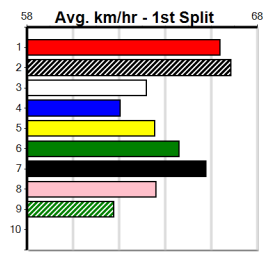

Geelong

3

7:49PM

(VIC time)

MILLERS MUZZLES

Distance: 460m, Race Type: Grade 5, Total Prizemoney: $2,925
1st: $1,950, 2nd: $600, 3rd: $300, 4th: $75

Watchdog Tips:

Bet:

Form Box Wgt Dist Track Date Time BON Margin 1st/2nd (Time) PIR Checked Comment WR Split 1 S/P Grade

BALLYMAC WINKS (GA)[5]

BE Bitch Oct-21 Sire: BALLYMAC KINGDOM Dam: BALLYMAC MEENA

Trainer: Thomas Dailly (Anakie)

Owner(s): G Dailly
Winning Distances: < 300m (0) 300 - 399m (5) 400 - 499m (0) 500 - 599m (6) 600 - 699m (0) > 700m (0)

Winning Weights: 28.1(1) 28.5(1) 28.6(1) 29.0(4) 29.5(2) 29.9(1) 30.4(1)

Table with columns for race number, position, weight, sex, breed, date, time, margin, and odds. Includes race 6th, 3rd, 5th, ST, 1st, 4th, 2nd, and 5th.

Last 3 wins NOT included above

Table with columns for race number, position, weight, sex, breed, date, time, margin, and odds. Includes 1st (1), 1st (5), and 1st (5).

Box History

Box History table with columns Bx, 1st, 2nd, 3rd, 4th, 5th, 6th, 7th, 8th and Prize Best Starts Trk/Dts APM.

GAPING MARGIN [5]

BK Bitch Jan-22 Sire: ALLEN DEED Dam: RIXY YA PEST

Trainer: Brendan Pursell (Lara)

Owner(s): G Hirst
Winning Distances: < 300m (0) 300 - 399m (0) 400 - 499m (2) 500 - 599m (7) 600 - 699m (1) > 700m (0)

Winning Weights: 26.2(1) 26.4(2) 26.5(1) 26.7(1) 26.8(1) 27.2(3) 27.3(1)

Table with columns for race number, position, weight, sex, breed, date, time, margin, and odds. Includes 2nd (1), 5th (8), 1st (3), 1st (8), 5th (3), 5th (8), 4th (7), and 5th (7).

Last 3 wins NOT included above

Table with columns for race number, position, weight, sex, breed, date, time, margin, and odds. Includes 1st (3), 1st (1), and 1st (1).

Box History

Box History table with columns Bx, 1st, 2nd, 3rd, 4th, 5th, 6th, 7th, 8th and Prize Best Starts Trk/Dts APM.

I'M WHAT'S NEXT [5]

BK Dog Nov-22 Sire: EXPLOSIVE BOY Dam: COCO NOVA

Trainer: Chris Darmanin (Kurunjang)

Owner(s): L Edgerton
Winning Distances: < 300m (0) 300 - 399m (4) 400 - 499m (1) 500 - 599m (0) 600 - 699m (0) > 700m (0)

Winning Weights: 31.9(1) 32.1(1) 32.2(2) 32.5(1)

Table with columns for race number, position, weight, sex, breed, date, time, margin, and odds. Includes 5th (2), 2nd (5), 4th (8), 3rd (6), 4th (1), 1st (5), 5th (2), and 2nd (2).

Last 3 wins NOT included above

Table with columns for race number, position, weight, sex, breed, date, time, margin, and odds. Includes 1st (7), 1st (6), and 1st (5).

Box History

Box History table with columns Bx, 1st, 2nd, 3rd, 4th, 5th, 6th, 7th, 8th and Prize Best Starts Trk/Dts APM.

CIRCLE ROUND [5]

WDKBD Bitch Jan-22 Sire: WOW Dam: GAMMA BALE

Trainer: Brendan Middling (Rockbank)

Owner(s): K Muscat
Winning Distances: < 300m (0) 300 - 399m (0) 400 - 499m (3) 500 - 599m (0) 600 - 699m (0) > 700m (0)

Winning Weights: 27.4(2) 28.1(1)

Table with columns for race number, position, weight, sex, breed, date, time, margin, and odds. Includes 2nd (1), 5th (4), 1st (4), 8th (5), 8th (4), 5th (6), 3rd (3), and 7th (6).

Last 3 wins NOT included above

Table with columns for race number, position, weight, sex, breed, date, time, margin, and odds. Includes 1st (8) and 1st (1).

Box History