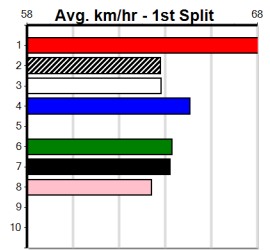

SPORTSBET HT3 (1-4 WINS)

Distance: 460m, Race Type: Restricted Win Heat, Total Prizemoney: $2,925
1st: $1,950, 2nd: $600, 3rd: $300, 4th: $75

DAD'S TARPJA (7) should have more than enough pace to cross and she will continue to get stronger with more racing. HOT SAKI (3) has a good record here and he can get into the clear mid race. DOONGALLA NOMES (1) is showing promise

Watchdog Tips: **7** **3** **1** **8** **Bet:** Win 7

1

DOONGALLA NOMES [7] **Impressive on debut, drawn to lead, threat** **$4.60**
BEF Bitch Apr-23 Sire: BERNARDO Dam: MISS YOU EMMA Trainer: Correy Grenfell (Anakie)
Owner(s): P Onley
Winning Distances: < 300m (0) 300 - 399m (0) 400 - 499m (1) 500 - 599m (0) 600 - 699m (0) > 700m (0)
Winning Weights: 26.9(1)
1st (2) 26.9 400 GEL R2 31-Jan-25 22.91 22.51 1.75L BRACE FOR KAOS (23.03) Q/11 8.25 $3.60 M

Bx	1st	2nd	3rd	4th	5th	6th	7th	8th
1								
2	1							
3								
4								
5								
6								
7								
8								

Prize Best $1680.00
Starts FSTD
Trk/Dts 1-1-0-0
APM 0-0-0-0 1680

2

IOWA LASS [6] **Talented but very hit or miss early, place claims** **$9.00**
RF Bitch May-22 Sire: ORSON ALLEN Dam: MILLY MAC Trainer: Darren Kee (Lara)
Owner(s): D Kee
Winning Distances: < 300m (0) 300 - 399m (0) 400 - 499m (2) 500 - 599m (0) 600 - 699m (0) > 700m (0)
Winning Weights: 27.9(1) 28.6(1)
7th (7) 28.6 450 BAL R10 06-Nov-24 26.50 25.30 13.00 SIZZLE JACK (25.60) Q/347 6.74 $113.60 X67H
7th (3) 28.9 425 BEN R10 15-Nov-24 24.63 23.97 8.50L SPIRITED OLIVER (24.05) M/577 6.77 $47.40 X67
7th (7) 29.0 400 GEL R9 19-Nov-24 24.00 22.65 20.00 EAT YOUR SPINACH (22.65) M/56 9.02 $20.40 7
3rd (7) 29.0 390 SHP R10 28-Nov-24 22.50 22.30 1.5L ASTON PRESIDENT (22.40) M/33 8.63 $2.80 7
2nd (7) 28.6 390 SHP R11 05-Dec-24 22.47 22.18 1.00L BREE CABANG (22.42) M/32 8.70 $2.20 T3-7
1st (1) 28.6 400 GEL R9 10-Dec-24 22.51 22.51 3.5L PAW VELDROON (22.75) Q/11 8.36 $4.90 7
6th (5) 28.6 515 SAN R3 23-Jan-25 30.09 28.84 6.00L TEXAS PRESIDENT (29.67) M/6566 5.30 $38.30 6G
3rd (6) 28.9 515 SAN R2 30-Jan-25 30.42 29.11 12.00 SHIMA TIME (29.64) M/6733 5.26 $40.30 6G

Bx	1st	2nd	3rd	4th	5th	6th	7th	8th
1	1	1	1	1	1	1		
2								
3	1						1	
4					1	1		
5	1					1	1	
6			1			1	2	
7	1	1				1	2	
8	1	1					1	

Prize Best $6175.00
Starts 26.37(3)-3/8/24
Trk/Dts 24-2-5-3
APM 2-0-1-0 3509

3

HOT SAKI [5] **Excels here, gets into the clear mid race, danger** **$6.50**
BK Dog May-22 Sire: FERNANDO BALE Dam: MA'S PLUM JAM Trainer: Marcus Lloyd (Balliang)
Owner(s): D Burnett
Winning Distances: < 300m (0) 300 - 399m (1) 400 - 499m (3) 500 - 599m (0) 600 - 699m (0) > 700m (0)
Winning Weights: 30.0(1) 30.7(1) 30.8(1) 30.9(1)
1st (6) 30.9 460 GEL R9 10-Sep-24 25.68 25.68 3.75L EDINBURGH BALE (25.93) Q/111 6.54 $1.20 7
1st (3) 30.7 390 BAL R11 18-Sep-24 22.26 21.78 0.75L ASTON KING (22.30) Q/22 8.43 $4.70 X67
2nd (4) 30.8 390 BAL R5 25-Sep-24 22.52 22.31 3.00L LET'S WIN OLLIE (22.31) Q/54 8.62 $6.20 5
7th (8) 30.9 460 GEL R10 04-Oct-24 26.59 25.69 10.00 XOEL BALE (25.90) M/678 6.76 $2.60 5
4th (8) 30.4 390 BAL R13 20-Nov-24 22.83 21.84 11.00 PAW VARNER (22.09) M/44 8.55 $3.70 5
6th (7) 29.5 390 WBL R4 19-Dec-24 22.88 21.82 10.00 ALL TALKER (22.19) M/55 8.83 $9.90 RWH
1st (8) 30.8 400 GEL R11 17-Jan-25 22.76 22.51 1.5L CRUISING JAMIE (22.86) M/11 8.40 $13.10 5
3rd (5) 30.6 400 GEL R5 31-Jan-25 22.77 22.51 3.00L SERIAL STICKER (22.56) M/33 8.43 $27.40 X34

Bx	1st	2nd	3rd	4th	5th	6th	7th	8th
1		1						
2		1			1		2	
3	1			1				
4		2		1				
5		1	2		1		1	
6	1	1						
7			2	1		1		
8	2		2				1	

Prize Best $10440.00
Starts 25.68(6)-10/9/24
Trk/Dts 26-4-6-4
APM 7-2-3-0 4818