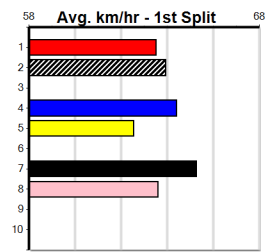

NP ELECTRICAL VETERANS

Distance: 460m, Race Type: S/E Veteran, Total Prizemoney: $2,925
1st: $1,950, 2nd: $600, 3rd: $300, 4th: $75

CHAPPY'S THIEF (7) is still racing with confidence and she can assume control soon after box rise.
BUTTERFLIES LAD (4) is better than his past two runs and he can settle on the speed. ZIPPING
CRUSADER (5) will be strong late

Watchdog Tips: [7] [4] [5] [8] Bet: Win 7

TINKER CRYSTAL [5] Just not racing well enough at present, no $12.00
BK Bitch Jan-21 Sire: ASTON KIMETTO Dam: SLEW LEFT
Owner(s): Burns Racing (SYN), C Burns, J Burns
Trainer: Jennifer Burns (Balliang)

FIGHTING BOXER [5] Down on confidence, steady record here, risky $7.50
BK Dog Dec-19 Sire: ASTON DEE BEE Dam: DYNA FAME
Owner(s): C Hose
Trainer: Darren Kee (Lara)

*** VACANT BOX ***
Sire: Dam:
Owner(s):
Trainer:
Winning Distances: < 300m (0) 300 - 399m (0) 400 - 499m (0) 500 - 599m (0) 600 - 699m (0) > 700m (0)

BUTTERFLIES LAD [5] No luck in his past two, can atone, danger $6.00
BK Dog Feb-21 Sire: MY REDEEMER Dam: MADAM BUTTERFLY
Owner(s): MILLIONAIRES (SYN), J Farrugia, A Farrugia
Trainer: Keith Lloyd (Balliang)

ZIPPING CRUSADER (NSW)[5] Strong type, small field suits, can threaten $3.40
BK Dog Feb-20 Sire: GOODESY Dam: ZIPPING ABBY
Owner(s): D Webber
Trainer: Daniel Webber (Melton West)