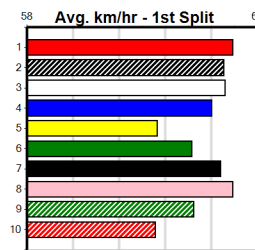

SPORTSBET AUSTRALIAN CUP HT5

Distance: 525m, Race Type: Special Event, Total Prizemoney: $9,055
1st: $6,100, 2nd: $1,870, 3rd: $935, 4th: $150

Watchdog Tips: [ ] [ ] [ ] [ ] Bet: [ ]

Form Box Wgt Dist Track Date Time BON Margin 1st/2nd (Time) PIR Checked Comment W/R Split 1 S/P Grade

1 IRISH LUCY [5]
BD Bitch Mar-22 Sire: SUPERIOR PANAMA Dam: IMMINENT
Owner(s): N Powell
Winning Distances: < 300m (0) 300 - 399m (0) 400 - 499m (1) 500 - 599m (6) 600 - 699m (0) > 700m (0)
Winning Weights: 25.9(1) 26.6(1) 26.8(1) 26.9(1) 27.0(3)
3rd (5) 27.5 525 MEP R10 11-Dec-24 30.47 29.83 9.50L WHITE CREST (29.83) M/3444 . . . . . 5.16 $11.40 X45
2nd (1) 27.2 515 SAN R6 19-Dec-24 29.68 29.48 1.5L PAW VORTEX (29.58) Q/2112 . . . . . 5.08 $19.40 X45
2nd (2) 27.0 525 MEA R12 28-Dec-24 30.56 30.09 2.25L MR. MIYAGI (30.41) Q/2443 . . . . . 5.14 $4.70 5
1st (1) 26.8 525 MEA R11 04-Jan-25 29.96 29.78 1.00L COSMIC REWARD (30.03) M/2222 . . . . . 5.12 $3.10 5
5= (4) 26.7 525 MEA R7 11-Jan-25 31.18 29.78 16.00 URIEL BALE (30.07) M/6666 . . . . . 5.20 $14.10 FFA
5th (6) 26.8 525 MEA R8 18-Jan-25 30.12 29.41 11.00 VINCENT BALE (29.41) Q/1355 . . . . . 5.13 $25.00 FFA
6th (3) 27.0 525 MEA R7 25-Jan-25 30.43 29.76 2.50L CRUISING DEBBIE (30.27) M/7777 . . . . . 5.21 $10.50 X45
7th (7) 27.2 525 MEA R10 01-Feb-25 30.69 29.85 13.00 NANGAR JIM (29.85) S/5888 . . . . . 5.14 $20.60 5
Last 3 wins NOT included above
1st (7) 27.0 525 MEA R12 20-Jul-24 30.16 29.73 5.50L BURN ALONG (30.54) M/1111 . . . . . 5.05 $4.50 5
1st (2) 26.9 525 MEP R10 31-Jul-24 30.15 29.92 1.5L ZIPPING KAI (30.24) Q/1111 . . . . . 5.10 $3.10 5H
1st (2) 27.0 515 SAN R10 22-Aug-24 29.58 29.31 0.05L ASTON LORD (29.59) M/1222 . . . . . 5.12 $3.60 5

Trainer: Jason Sharp (Lara)
Box History
Bx 1st 2nd 3rd 4th 5th 6th 7th 8th
1 1 2 2 2
2 3 2 1 2 1 1
3 2 2 1 2 1
4 1 1 2 1 1 1
5 2 1 2 1 2 1 2
6 1 1 1 1 1
7 2 1 1 1 2 1
8 1 1 3 2 1
Prize Best $51200.00
Starts 29.96(1)-4/1/25
Trk/Dts 56-7-9-8
APM 31-5-3-4
15122