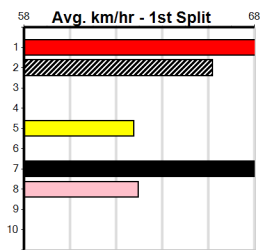

The Meadows

TRACK INFO

Track Circumference: 450m
 Back to Top Turn: 31.5m
 Track Width: 7m
 Back to Home Turn: 31.5m

VALE MORGAN SMITH

1
6:40PM

Distance: 600m, Race Type: Mixed 4/5, Total Prizemoney: \$10,375
1st: \$7,000, 2nd: \$2,150, 3rd: \$1,075, 4th: \$150