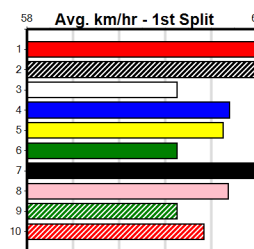

SPORTSBET AUSTRALIAN CUP HT2

Distance: 525m, Race Type: Special Event, Total Prizemoney: $9,055
1st: $6,100, 2nd: $1,870, 3rd: $935, 4th: $150

Watchdog Tips:

Bet:

Table with columns: Form Box, Wgt, Dist, Track, Date, Time, BON, Margin, 1st/2nd (Time), PIR, Checked, Comment, WR, Split 1, S/P, Grade

WHERE'S POPPY (SA)[3]
Owner(s): K Corby
Sire: SENNACHIE Dam: FABWIK
Trainer: Steven bruce White (Buln Buln Ea)
Winning Distances: < 300m (0) 300 - 399m (2) 400 - 499m (1) 500 - 599m (20) 600 - 699m (0) > 700m (0)
Box History table and Prize Best Starts table included.

HONEY ZEN [5]
Owner(s): DAILLY GREYHOUND FARMS (SYN), G Dailly, T Dailly
Sire: BARCIA BALE Dam: INDY HONEY
Trainer: Thomas Dailly (Anakie)
Winning Distances: < 300m (0) 300 - 399m (0) 400 - 499m (2) 500 - 599m (4) 600 - 699m (0) > 700m (0)
Box History table and Prize Best Starts table included.

AMRON TIGER [2]
Owner(s): B Nye
Sire: FERNANDO BALE Dam: ROTHWELL GAL
Trainer: Brooke Ennis (Avalon)
Winning Distances: < 300m (0) 300 - 399m (0) 400 - 499m (2) 500 - 599m (10) 600 - 699m (0) > 700m (0)
Box History table and Prize Best Starts table included.

REALITY BEST [5]
Owner(s): M Tharle
Sire: BEAST UNLEASHED Dam: TWILIGHT FLAME
Trainer: Karen Pitt (Pearcedale)
Winning Distances: < 300m (0) 300 - 399m (0) 400 - 499m (2) 500 - 599m (5) 600 - 699m (0) > 700m (0)
Box History table and Prize Best Starts table included.

MISTER EASY [4]
Owner(s): J Portelli
Sire: HOOKED ON SCOTCH Dam: NICE AND EASY
Trainer: Jason Thompson (Pearcedale)
Winning Distances: < 300m (0) 300 - 399m (2) 400 - 499m (7) 500 - 599m (7) 600 - 699m (2) > 700m (0)
Box History table and Prize Best Starts table included.

1

2

3

4

5