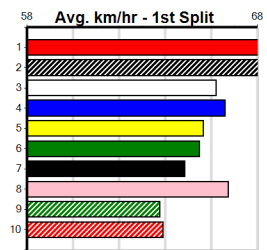

SPORTSBET AUSTRALIAN CUP HT3

Distance: 525m, Race Type: Special Event, Total Prizemoney: $9,055
1st: $6,100, 2nd: $1,870, 3rd: $935, 4th: $150

Watchdog Tips:

Bet:

Form Box Wgt Dist Track Date Time BON Margin 1st/2nd (Time) PIR Checked Comment W/R Split 1 S/P Grade

UTRILLO BALE (NSW)[5]
BD Bitch May-22 Sire: CHRISTO BALE Dam: HELGA BALE Trainer: Samantha Grenfell (Anakie)
Winning Distances: < 300m (0) 300 - 399m (0) 400 - 499m (2) 500 - 599m (9) 600 - 699m (0) > 700m (0)
Winning Weights: 26.9(1) 27.1(1) 27.3(1) 27.4(1) 27.6(1) 27.9(2) 28.0(2) 28.1(2)
Race results table with columns for rank, weight, sex, age, date, time, BON, margin, 1st/2nd, PIR, checked, comment, W/R, split 1, S/P, grade.

Box History table for UTRILLO BALE showing performance across different box positions (1-8) and splits (1st-8th).

MORTON [2]
BK Dog Dec-21 Sire: TOMMY SHELBY Dam: CHLOE LOUISE Trainer: Jason Sharp (Lara)
Winning Distances: < 300m (0) 300 - 399m (0) 400 - 499m (1) 500 - 599m (17) 600 - 699m (0) > 700m (0)
Winning Weights: 30.5(1) 30.6(1) 30.8(2) 30.9(1) 31.0(1) 31.1(1) 31.2(1) 31.3(4) 31.4(3) 31.5(2) 31.6(1)
Race results table with columns for rank, weight, sex, age, date, time, BON, margin, 1st/2nd, PIR, checked, comment, W/R, split 1, S/P, grade.

Box History table for MORTON showing performance across different box positions (1-8) and splits (1st-8th).

FERNANDO PHIL [4]
WBEBD Dog Jan-22 Sire: FERNANDO BALE Dam: ZOOM OUT Trainer: Michelle Mallia (Avalon)
Winning Distances: < 300m (0) 300 - 399m (0) 400 - 499m (6) 500 - 599m (9) 600 - 699m (0) > 700m (0)
Winning Weights: 32.2(1) 32.3(1) 32.4(3) 32.5(5) 32.6(1) 32.7(1) 32.8(3)
Race results table with columns for rank, weight, sex, age, date, time, BON, margin, 1st/2nd, PIR, checked, comment, W/R, split 1, S/P, grade.

Box History table for FERNANDO PHIL showing performance across different box positions (1-8) and splits (1st-8th).

EXTRADITED [5]
BK Dog Dec-22 Sire: FERNANDO BALE Dam: SUBMISSION Trainer: Daniel Gibbons (Avalon)
Winning Distances: < 300m (0) 300 - 399m (0) 400 - 499m (6) 500 - 599m (1) 600 - 699m (0) > 700m (0)
Winning Weights: 28.1(1) 28.3(1) 28.6(2) 28.7(1) 28.8(1) 28.9(1)
Race results table with columns for rank, weight, sex, age, date, time, BON, margin, 1st/2nd, PIR, checked, comment, W/R, split 1, S/P, grade.

Box History table for EXTRADITED showing performance across different box positions (1-8) and splits (1st-8th).

PAW VINCE (NSW)[4]
BK Dog Sep-22 Sire: FERNANDO BALE Dam: HELMA BALE Trainer: Samantha Grenfell (Anakie)
Winning Distances: < 300m (0) 300 - 399m (1) 400 - 499m (2) 500 - 599m (3) 600 - 699m (0) > 700m (0)
Winning Weights: 29.5(1) 29.9(1) 30.2(1) 30.3(1) 30.9(1) 31.1(1)
Race results table with columns for rank, weight, sex, age, date, time, BON, margin, 1st/2nd, PIR, checked, comment, W/R, split 1, S/P, grade.

Box History table for PAW VINCE showing performance across different box positions (1-8) and splits (1st-8th).

1

2

3

4

5