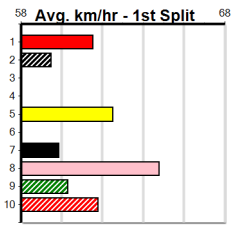

Sale

JOHN ELLIMAN REAL ESTATE

Distance: 435m, Race Type: Maiden, Total Prizemoney: $2,535
1st: $1,680, 2nd: $520, 3rd: $260, 4th: $75

2
6:04PM
(VIC time)

Watchdog Tips: **0** **0** **0** **0** **Bet:** .

Form	Box	Weight	Dist	Track	Date	Time	BON	Margin	1st/2nd (Time)	PIR	Checked	Comment	W/R	Split 1	S/P	Grade
1	BOMBER'S ROCKIN' [M]															
BK	D		Apr-23	BARCIA BLUE BOY					BOMBER'S WONDER							
Trainer: Geoffrey Green (Woodside)																
8th	(6)	29.9	435	SLE	R1	24-Jan-25	25.77	24.22	12.00	LOMEGA PENNIE (24.94)	M/544			5.38	$86.70	M
Owner(s): BOMBERS LODGE (SYN), G Green, M Read																
<table border="1"> <thead> <tr><th colspan="8">Winning Boxes</th></tr> <tr><th>1</th><th>2</th><th>3</th><th>4</th><th>5</th><th>6</th><th>7</th><th>8</th></tr> </thead> <tbody> <tr><td>Prize</td><td></td><td></td><td></td><td></td><td></td><td></td><td></td></tr> <tr><td>Best</td><td></td><td></td><td></td><td></td><td>$0.00</td><td></td><td></td></tr> <tr><td>Starts</td><td></td><td></td><td></td><td></td><td>25.77</td><td></td><td></td></tr> <tr><td>Trk/Dst</td><td></td><td></td><td></td><td></td><td>1-0-0-0</td><td></td><td></td></tr> <tr><td>APM</td><td></td><td></td><td></td><td></td><td>1-0-0-0</td><td></td><td></td></tr> <tr><td></td><td></td><td></td><td></td><td></td><td>$0</td><td></td><td></td></tr> </tbody> </table>																
2	AUNTY ALEX [M]															
F	B		Feb-23	FERAL FRANKY					PANKHURST							
Trainer: Barry Harper (Longford)																
6th	(8)	29.2	435	SLE	R2	24-Jan-25	25.71	24.22	11.00	JUMBUK BUBBLES (24.97)	S/556			5.49	$2.40	M
Owner(s): B Hooper																
<table border="1"> <thead> <tr><th colspan="8">Winning Boxes</th></tr> <tr><th>1</th><th>2</th><th>3</th><th>4</th><th>5</th><th>6</th><th>7</th><th>8</th></tr> </thead> <tbody> <tr><td>Prize</td><td></td><td></td><td></td><td></td><td></td><td></td><td></td></tr> <tr><td>Best</td><td></td><td></td><td></td><td></td><td>$0.00</td><td></td><td></td></tr> <tr><td>Starts</td><td></td><td></td><td></td><td></td><td>25.71</td><td></td><td></td></tr> <tr><td>Trk/Dst</td><td></td><td></td><td></td><td></td><td>1-0-0-0</td><td></td><td></td></tr> <tr><td>APM</td><td></td><td></td><td></td><td></td><td>1-0-0-0</td><td></td><td></td></tr> <tr><td></td><td></td><td></td><td></td><td></td><td>$0</td><td></td><td></td></tr> </tbody> </table>																
3	TAILOR'S CHALK [M]															
BK	D		May-23	BERNARDO					CLASSY BLAZE							
Trainer: Dawn Johnston (Toongabbie)																
Owner(s): S Beattie																
<table border="1"> <thead> <tr><th colspan="8">Winning Boxes</th></tr> <tr><th>1</th><th>2</th><th>3</th><th>4</th><th>5</th><th>6</th><th>7</th><th>8</th></tr> </thead> <tbody> <tr><td>Prize</td><td></td><td></td><td></td><td></td><td></td><td></td><td></td></tr> <tr><td>Best</td><td></td><td></td><td></td><td></td><td></td><td></td><td></td></tr> <tr><td>Starts</td><td></td><td></td><td></td><td></td><td></td><td></td><td></td></tr> <tr><td>Trk/Dst</td><td></td><td></td><td></td><td></td><td></td><td></td><td></td></tr> <tr><td>APM</td><td></td><td></td><td></td><td></td><td></td><td></td><td></td></tr> <tr><td></td><td></td><td></td><td></td><td></td><td></td><td></td><td></td></tr> </tbody> </table>																
4	MINTER THRILL [M]															
BD	B		Jun-23	FERAL FRANKY					JAZZY MINTER							
Trainer: Robert Reinke (Johnsonville)																
Owner(s): MASH (SYN), R Reinke, S Reinke, M Reinke																
<table border="1"> <thead> <tr><th colspan="8">Winning Boxes</th></tr> <tr><th>1</th><th>2</th><th>3</th><th>4</th><th>5</th><th>6</th><th>7</th><th>8</th></tr> </thead> <tbody> <tr><td>Prize</td><td></td><td></td><td></td><td></td><td></td><td></td><td></td></tr> <tr><td>Best</td><td></td><td></td><td></td><td></td><td></td><td></td><td></td></tr> <tr><td>Starts</td><td></td><td></td><td></td><td></td><td></td><td></td><td></td></tr> <tr><td>Trk/Dst</td><td></td><td></td><td></td><td></td><td></td><td></td><td></td></tr> <tr><td>APM</td><td></td><td></td><td></td><td></td><td></td><td></td><td></td></tr> <tr><td></td><td></td><td></td><td></td><td></td><td></td><td></td><td></td></tr> </tbody> </table>																
5	ZINGING HOT [M]															
BD	D		Jun-23	AUSSIE INFRARED					SHE'S A BLAZIN'							
Trainer: Harley Whelan (Metung)																
3rd	(8)	36.4	435	SLE	R1	02-Feb-25	25.18	23.85	4.75	PAW XANTIPPE (24.86)	M/433			5.33	$1.80	M
Owner(s): A Hunter