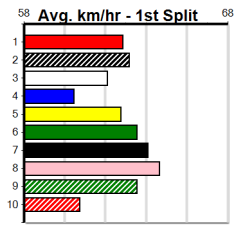

Sale

BCS ACCOUNTING DAMSELS DASH (1-4)

Distance: 435m, Race Type: Restricted Win, Total Prizemoney: $2,925
1st: $1,950, 2nd: $600, 3rd: $300, 4th: $75

9
8:27PM
(VIC time)

Watchdog Tips: **0 0 0 0** Bet: **0**