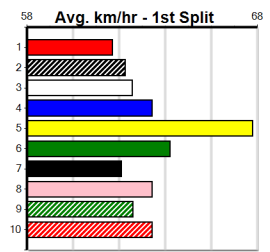

Sale
3
6:22PM
(VIC time)

HILLROSS RIVIERA FINANCIAL/CARMODY

Distance: 435m, Race Type: Mixed 6/7, Total Prizemoney: $2,925
1st: $1,950, 2nd: $600, 3rd: $300, 4th: $75

Watchdog Tips: ☐ ☐ ☐ ☐ ☐ Bet: ☐

Form Box Wgt Dist Track Date Time BON Margin 1st/2nd (Time) PIR Checked Comment W/R Split 1 S/P Grade

1

EDINBURGH BALE (NSW)[7]
FBD Dog Mar-22 Sire: FERNANDO BALE Dam: IDRIA BALE Trainer: Tammy Kennedy-harris (Devon M)
Owner(s): L Harris
Winning Distances: < 300m (0) 300 - 399m (0) 400 - 499m (1) 500 - 599m (0) 600 - 699m (0) > 700m (0)
Winning Weights: 29.9(1)

6th (3)	29.8	400	WGL	R3	07-Jan-25	23.43	22.55	13.00	ZONNEKEYN (22.57)	M/55			8.74	$72.50	X67
2nd (2)	30.7	390	SHP	R2	11-Jan-25	22.30	22.09	0.25L	JAICOS (22.28)	Q/32			8.81	$7.10	7
5th (2)	30.6	390	BAL	R1	15-Jan-25	23.16	21.99	10.00	SUNNY BOY (22.47)	M/55			8.89	$13.80	X67
2nd (5)	30.8	435	SLE	R9	19-Jan-25	24.80	24.33	1.00L	SOMERTON JUNE (24.75)	M/454			5.34	$52.70	X67
3rd (8)	31.0	390	BAL	R4	22-Jan-25	22.57	21.93	7.50L	AUSSIE FRED (22.05)	M/44			8.59	$12.40	X67
2nd (7)	31.0	435	SLE	R3	26-Jan-25	25.05	24.31	1.00L	WITCH OF NOVA (24.99)	M/777			5.51	$5.70	X67
6th (7)	31.0	525	MEA	R2	01-Feb-25	30.69	29.85	10.00	WYONG DALLAS (30.02)	S/8566			5.31	$58.00	X67
6th (2)	31.1	400	WGL	R5	04-Feb-25	23.03	22.36	10.00	ASTON RAYNER (22.36)	M/67			8.66	$34.70	X67

Last 3 wins NOT included above

1st (8)	29.9	450	BAL	R2	30-Jun-24	25.92	25.54	8.00L	DEAL BREAKER (26.46)	M/411		SW	6.85	$1.60	T3-M

Box History

Bx	1st	2nd	3rd	4th	5th	6th	7th	8th
1		2			1		1	
2		1			1	1		
3			1	1	1	1		
4			1	2	2			1
5						1		
6		1		1	2			
7		4	1			2		
8	1		2		3			

Prize Best Starts Trk/Dts APM $7210.00 24.80(5)-19/1/25 39-1-10-5 2-0-2-0 3100

2

PAW QUEBEC (NSW)[7]
BK Dog Mar-23 Sire: YOZO BALE Dam: QUINA BALE Trainer: Robert Camilleri (Lara)
Owner(s): B Wheeler
Winning Distances: < 300m (0) 300 - 399m (1) 400 - 499m (0) 500 - 599m (0) 600 - 699m (0) > 700m (0)
Winning Weights: 34.4(1)

3rd (8)	35.9	410	HOR	R1	23-Dec-24	23.77	23.13	1.5L	PANADERO RUBY (23.68)	M/33			10.68	$7.90	M
3rd (1)	34.9	435	SLE	R2	29-Dec-24	25.10	24.09	8.00L	ASTON ELIJAH (24.55)	S/766		SW	5.56	$3.50	M
3rd (3)	35.2	450	SHP	R1	02-Jan-25	25.93	25.51	6.50L	ONE WORD ANSWER (25.51)	S/664			7.03	$4.10	T3-M
2nd (4)	34.8	435	SLE	R1	15-Jan-25	24.69	24.57	1.75L	CHANCE O'LEARY (24.57)	M/532			5.48	$5.90	T3-M
2nd (7)	34.6	425	BEN	R1	25-Jan-25	24.39	23.86	2.25L	FENELLA (24.24)	M/622			6.74	$3.20	M
1st (6)	34.4	390	WBL	R1	30-Jan-25	22.41	22.03	2.25L	PAW NEBRASKA (22.56)	S/41			8.77	$3.60	M
4th (1)	34.3	460	WGL	R7	04-Feb-25	26.27	25.56	11.00	MAKE ME KING (25.56)	S/455			6.70	$21.90	X67

Last 3 wins NOT included above

Box History

Bx	1st	2nd	3rd	4th	5th	6th	7th	8th
1			1	1				
2								
3			1					
4		1						
5								
6	1							
7		1						
8			1					

Prize Best Starts Trk/Dts APM $3175.00 24.69(4)-15/1/25 7-1-2-3 2-0-1-1 3019