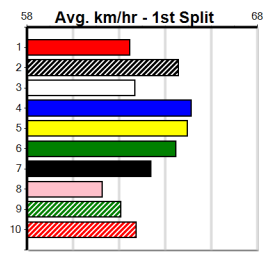

RANDFORD'S MEATS DAMSELS DASH (1-4)

Distance: 435m, Race Type: Restricted Win, Total Prizemoney: $2,925
1st: $1,950, 2nd: $600, 3rd: $300, 4th: $75

Watchdog Tips:

Bet:

Form Box	Wgt	Dist	Track	Date	Time	BON	Margin	1st/2nd (Time)	PIR	Checked	Comment	WR	Split 1	S/P	Grade

1

BOWIE SUNNY [5]
BK Bitch Dec-22 Sire: MY REDEEMER Dam: SOMERTON ROSE
Owner(s): D Johnston
Winning Distances: < 300m (0) 300 - 399m (0) 400 - 499m (3) 500 - 599m (0) 600 - 699m (0) > 700m (0)
Winning Weights: 24.7(2) 25.3(1)

1st (3)	25.3	435	SLE	R2	10-Nov-24	24.79	24.30	1.5L PAW FARINA (24.88)	M/111	.	.	.	5.28	$41.70	M
8th (6)	25.5	435	SLE	R1	17-Nov-24	26.24	24.27	25.00 TALK THAT TALK (24.50)	S/678	.	VO	.	5.40	$20.10	X67
7th (1)	25.4	435	SLE	R9	27-Nov-24	25.34	24.44	13.00 RECKLESS (24.44)	S/577	.	.	.	5.43	$13.70	7
7th (8)	25.3	435	SLE	R2	04-Dec-24	25.55	24.43	12.00 DR. ANNE (24.76)	S/567	.	.	.	5.38	$2.60	T3-7
6th (8)	25.3	435	SLE	R3	01-Jan-25	25.37	24.63	6.50L DERMOTT ROSE (24.94)	S/576	.	.	.	5.47	$8.80	T3-7
1st (6)	24.7	435	SLE	R4	08-Jan-25	24.82	24.66	2.50L SHE'S OUR ART (24.98)	M/322	.	SW	.	5.36	$2.40	7
1st (5)	24.7	400	WGL	R9	16-Jan-25	22.77	22.72	6.50L LILY LALA (23.20)	M/111	.	.	.	8.41	$3.40	6G
3rd (1)	25.1	435	SLE	R11	26-Jan-25	24.72	24.31	2.75L FABIO GIBLET (24.53)	M/233	.	.	.	5.25	$4.80	5

Last 3 wins NOT included above

Box History

Bx	1st	2nd	3rd	4th	5th	6th	7th	8th
1			1					1
2								
3	1							
4								
5	1							
6	1							1
7								
8							1	1

Prize Best $3980.00
Starts 24.72(1)-26/1/25
Trk/Dts 8-3-0-1
APM 7-2-0-1 3308

2

EVOLVE [5]
BK Bitch Nov-22 Sire: BERNARDO Dam: UTOPIA
Owner(s): SEE THE DREAM (SYN), S Buccilli, B Buccilli
Winning Distances: < 300m (0) 300 - 399m (1) 400 - 499m (2) 500 - 599m (0) 600 - 699m (0) > 700m (0)
Winning Weights: 28.7(1) 29.5(2)

5th (3)	29.3	400	WGL	R3	19-Dec-24	23.18	22.68	7.50L BIT COOL (22.68)	M/33	.	.	.	8.46	$12.30	7
6th (8)	29.0	400	GEL	R9	24-Dec-24	23.52	22.49	8.50L ARCADIA BELLE (22.94)	S/37	.	.	.	8.48	$18.80	7
1st (7)	29.5	300	HVL	R10	03-Jan-25	16.78	16.64	2.00L MAY BE REAL (16.91)	M/2	.	.	.	3.96	$2.50	T3-7
1st (8)	29.5	450	SHP	R8	09-Jan-25	25.57	25.57	0.50L GOLD HARADA (25.59)	M/222	.	.	.	6.82	$4.50	6G
7th (4)	29.2	400	WGL	R10	14-Jan-25	23.21	22.54	8.00L SHANK'S PONY (22.67)	M/47	.	.	.	8.79	$5.60	5
3rd (3)	28.6	425	BEN	R12	17-Jan-25	24.19	23.55	4.75L ROSS STREET PETE (23.87)	M/434	.	.	.	6.61	$26.40	5NP
5th (4)	29.5	460	WGL	R9	28-Jan-25	26.65	25.88	11.00 PAW XENA (25.89)	S/433	.	.	.	6.70	$34.50	5
6th (5)	29.2	510	SLE	R4	02-Feb-25	29.42	28.68	9.50L DR. ZEEKA (28.77)	M/445	.	.	.	9.44	$18.50	RWH

Last 3 wins NOT included above

Box History

Bx	1st	2nd	3rd	4th	5th	6th	7th	8th
1		1						
2							1	
3		1	1	1	1			1
4	1				2		1	
5				1		1	1	
6			1			1	1	1
7	1	2	2				1	
8	1					1		

Prize Best $5785.00
Starts 24.94(4)-23/10/24
Trk/Dts 28-3-5-4
APM 4-1-0-1 4031