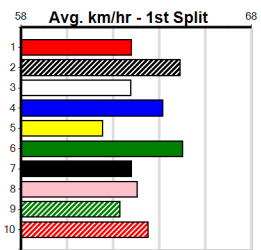

Sale

5

7:02PM

(VIC time)

SPORTSBET FINAL (1-4 WINS)

Distance: 510m, Race Type: Restricted Win Final, Total Prizemoney: $3,875
1st: $2,600, 2nd: $800, 3rd: $400, 4th: $75

Watchdog Tips: ☐ ☐ ☐ ☐ ☐ ☐ Bet: ☐

DR. ZEEKA [5]
BD Bitch Aug-22 Sire: FERAL FRANKY Dam: PAYTON
Owner(s): DOCTORS KENNELS (SYN), J McMahon, J Gill Trainer: Kimberley McMahon (Giffard Wes)
Winning Distances: < 300m (0) 300 - 399m (0) 400 - 499m (2) 500 - 599m (1) 600 - 699m (0) > 700m (0)
Winning Weights: 25.8(1) 26.0(1) 26.1(1)

Rank	Dist	Sex	Age	Date	Time	Margin	1st/2nd (Time)	PIR	Checked	Comment	WR	Split 1	S/P	Grade	
3rd (1)	25.6	435	SLE	R4	04-Dec-24	24.87	24.43	2.00L	JAIRON BALE (24.75)	Q/133	.	.	.	5.30	$2.40 T3-RW
3rd (1)	25.6	510	SLE	R4	08-Dec-24	29.14	28.42	3.75L	WARRIOR ETHAN (28.89)	M/222	.	VO	.	9.24	$23.70 X67
5th (4)	26.3	435	SLE	R2	22-Dec-24	25.03	24.14	9.50L	GOLDEN TOP (24.39)	M/545	.	.	.	5.40	$11.40 7
1st (1)	26.1	435	SLE	R3	26-Dec-24	24.51	23.93	0.75L	ASTON ALIGHT (24.56)	Q/222	.	SW	.	5.21	$5.40 7
4th (7)	26.0	435	SLE	R2	05-Jan-25	24.99	24.30	7.50L	MR. THOMAS (24.48)	M/455	.	.	.	5.36	$29.50 6G
3rd (3)	25.4	510	SLE	R5	12-Jan-25	29.21	28.73	3.25L	ROYAL MAGPIE (28.99)	M/233	.	.	.	9.28	$8.30 X67
6th (5)	25.9	510	SLE	R5	24-Jan-25	29.37	28.59	3.00L	ROYAL MAGPIE (29.18)	M/223	.	.	.	9.28	$10.10 X67
1st (1)	26.0	510	SLE	R4	02-Feb-25	28.77	28.68	3.25L	SHE'S VERSACE (28.99)	Q/111	.	.	.	9.16	$4.50 RWH

Last 3 wins NOT included above

Rank	Dist	Sex	Age	Date	Time	Margin	1st/2nd (Time)	PIR	Checked	Comment	WR	Split 1	S/P	Grade	
1st (2)	25.8	435	SLE	R2	13-Oct-24	24.78	24.07	2.25L	UNDERCOVER GUY (24.94)	M/221	.	.	.	5.29	$6.80 M

Box History

Bx	1st	2nd	3rd	4th	5th	6th	7th	8th
1	2	2						
2	1							
3			2	1				
4				1	1			
5						1	1	
6								
7			1	1				
8			1					1

Prize Best Starts Trk/Dts APM: $7715.00, 28.77(1)-2/2/25, 16-3-0-6, 5-1-0-2, 6029

AMRON SAMMY [5]
BK Dog May-23 Sire: BERNARDO Dam: TROJAN PACKAGE
Owner(s): B Nye Trainer: Davide Fasoli (Heyfield)
Winning Distances: < 300m (0) 300 - 399m (0) 400 - 499m (1) 500 - 599m (2) 600 - 699m (0) > 700m (0)
Winning Weights: 33.1(1) 33.5(2)

Rank	Dist	Sex	Age	Date	Time	Margin	1st/2nd (Time)	PIR	Checked	Comment	WR	Split 1	S/P	Grade	
5th (7)	33.3	510	SLE	R7	01-Dec-24	29.20	28.48	7.00L	RHYTHMIC ENERGY (28.74)	Q/345	.	.	.	9.13	$14.30 RWH
8th (6)	33.4	510	SLE	R4	08-Dec-24	29.88	28.42	15.00L	WARRIOR ETHAN (28.89)	M/446	.	.	.	9.45	$8.60 X67
6th (7)	33.1	435	SLE	R2	20-Dec-24	25.32	24.11	12.00L	FLYING DOORMAT (24.50)	M/476	.	.	.	9.40	$11.10 X67
3rd (4)	33.3	400	WGL	R2	31-Dec-24	22.91	22.38	6.00L	MY AMBER (22.50)	M/33	.	.	.	8.46	$13.50 7
1st (1)	33.5	460	WGL	R4	07-Jan-25	26.09	25.65	2.50L	PAW VELDORON (26.25)	Q/111	.	SW	.	6.59	$5.40 7
3rd (7)	33.4	460	WGL	R4	17-Jan-25	26.22	25.49	2.50L	BIG DUKE (26.05)	Q/122	.	.	.	6.47	$6.90 X67
7th (1)	33.3	300	HVL	R2	26-Jan-25	17.37	16.52	7.00L	MY OPIE (16.89)	M/6	.	.	.	4.14	$7.60 X67H
1st (2)	33.5	510	SLE	R5	02-Feb-25	28.99	28.68	0.75L	TOUGH TAZ (29.03)	Q/111	.	.	.	9.07	$7.10 RWH

Last 3 wins NOT included above

Rank	Dist	Sex	Age	Date	Time	Margin	1st/2nd (Time)	PIR	Checked	Comment	WR	Split 1	S/P	Grade	
1st (1)	33.1	510	SLE	R3	24-Nov-24	29.12	29.02	4.25L	MY ATHENA (29.41)	M/111	.	SW	.	9.17	$3.50 M

Box History

Bx	1st	2nd	3rd	4th	5th	6th	7th	8th
1	2							1
2	1							1
3								
4			1					
5								
6								1
7			1	1	1			
8								

Prize Best Starts Trk/Dts APM: $8010.00, 28.99(2)-2/2/25, 10-3-0-2, 4-2-0-0, 6058