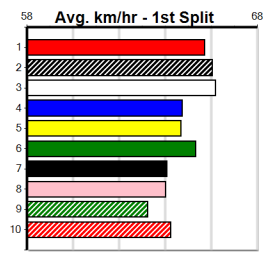

Sale
10
8:48PM
(VIC time)

MARATHON ELECTRICAL

Distance: 435m, Race Type: Grade 5, Total Prizemoney: $2,925
1st: $1,950, 2nd: $600, 3rd: $300, 4th: $75

Watchdog Tips:

Bet:

Form Box Wgt Dist Track Date Time BON Margin 1st/2nd (Time) PIR Checked Comment W/R Split 1 S/P Grade

BLACK FRIDAY [5]

BK Dog Aug-22 Sire: ASTON RUPEE Dam: LADY CAULET Trainer: Pasquale Derubeis (Cape Woola)

Owner(s): P Derubeis
Winning Distances: < 300m (0) 300 - 399m (2) 400 - 499m (1) 500 - 599m (0) 600 - 699m (0) > 700m (0)
Winning Weights: 31.0(1) 31.7(1) 31.9(1)

Box	1st	2nd	3rd	4th	5th	6th	7th	8th
1								
2	1	1						
3								
4								
5								
6					1		1	
7				1				
8	2					1	2	

Prize Best Starts Trk/Dts APM: $4120.00, 25.31(8)-20/10/24, 17-3-2-3, 1-0-0-0, 3558

MAVIS TOLMIE [5]

BK Bitch Mar-22 Sire: CHRISTO BALE Dam: ROSE ROYCE Trainer: Lisa Delbridge (Balliang)

Owner(s): M Delbridge
Winning Distances: < 300m (0) 300 - 399m (1) 400 - 499m (7) 500 - 599m (1) 600 - 699m (0) > 700m (0)
Winning Weights: 32.2(1) 32.5(1) 32.7(1) 32.8(1) 33.0(1) 33.1(1) 33.2(2) 33.4(1)

Box	1st	2nd	3rd	4th	5th	6th	7th	8th
1								
2	1	1	3	2	1			
3								
4	2	1	1	1				
5								
6	1	2	2	2	1		1	
7	2	1	1	1	1	2		
8	2	1	2	1	1	1		

Prize Best Starts Trk/Dts APM: $30390.00, 25.05(8)-8/9/24, 54-9-9-6, 1-0-0-0, 10032

HIGH FINANCE [5]

BK Bitch Jan-22 Sire: BEWILDERING Dam: HOW HIGH JAZZ Trainer: Corey Fulford (Maffra)

Owner(s): C Fulford
Winning Distances: < 300m (0) 300 - 399m (0) 400 - 499m (5) 500 - 599m (0) 600 - 699m (0) > 700m (0)
Winning Weights: 25.0(1) 25.2(1) 25.3(1) 25.5(1) 25.6(1)

Box	1st	2nd	3rd	4th	5th	6th	7th	8th
1								
2	2	1						1
3								
4	2	1	1					
5								
6	1	1	2	1				
7								
8								

Prize Best Starts Trk/Dts APM: $10095.00, 24.70(1)-19/1/25, 32-5-6-2, 11-1-2-0, 5360

BANDARI [5]

BD Dog Mar-22 Sire: FERNANDO BALE Dam: MOMBASA Trainer: John Musselwhite (Lindenow)

Owner(s): P Fiske
Winning Distances: < 300m (0) 300 - 399m (1) 400 - 499m (4) 500 - 599m (0) 600 - 699m (0) > 700m (0)
Winning Weights: 29.5(1) 29.8(1) 29.9(1) 30.2(1) 30.4(1)

Box	1st	2nd	3rd	4th	5th	6th	7th	8th
1								
2	1	1	1	1	1			
3	1	1	1	2		1	1	1
4								
5	1	2						
6								
7	1	1	2	1		1	1	1
8	1	3	1		3	2		

Prize Best Starts Trk/Dts APM: $12306.25, 24.69(7)-23/10/24, 47-5-9-6, 17-1-4-4, 5684

FANTASTIC ZOHAN (NSW)[5]

BK Dog Jan-23 Sire: ASTON RUPEE Dam: FANTASTIC FLOSSY Trainer: Brian Alford (Yarram)

Owner(s): B Alford
Winning Distances: < 300m (0) 300 - 399m (1) 400 - 499m (2) 500 - 599m (0) 600 - 699m (0) > 700m (0)
Winning Weights: 34.8(1) 35.0(2)

Box	1st	2nd	3rd	4th	5th	6th	7th	8th
1								
2	1	1						1
3								
4								
5								
6	1	1						
7								
8	1							

Prize Best Starts Trk/Dts APM: $5260.00, FSH, 6-3-1-0, 0-0-0-0, 2526