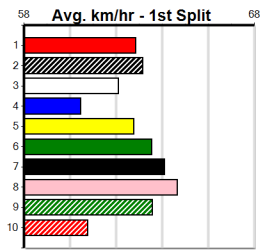

Sale

9

8:27PM

(VIC time)

BCS ACCOUNTING DAMSELS DASH (1-4 WINS)

Distance: 435m, Race Type: Restricted Win, Total Prizemoney: $2,925
1st: $1,950, 2nd: $600, 3rd: $300, 4th: $75

Watchdog Tips: ☐ ☐ ☐ ☐ ☐ ☐ ☐ ☐ ☐ ☐ ☐ ☐ ☐ ☐ ☐ ☐ ☐ ☐ ☐ ☐ ☐

Bet: ☐ ☐ ☐ ☐ ☐ ☐ ☐ ☐ ☐ ☐ ☐ ☐ ☐ ☐ ☐ ☐ ☐ ☐ ☐ ☐ ☐

1

Form Box	Wgt	Dist	Track	Date	Time	BON	Margin	1st/2nd (Time)	PIR	Checked	Comment	WR	Split 1	S/P	Grade
KEY PILLARS [6]															
BK		Bitch		Nov-22		Sire: BERNARDO		Dam: UTOPIA		Trainer: Kate Gorman (Tanjil South)					
Owner(s): SEE THE DREAM (SYN), S Buccilli, B Buccilli															
Winning Distances: < 300m (0) 300 - 399m (1) 400 - 499m (1) 500 - 599m (0) 600 - 699m (0) > 700m (0)															
Winning Weights: 27.9(1) 28.1(1)															
2nd (3)	26.8	435	SLE	R1	04-Sep-24	25.00	24.62	0.50L OPETAIA (24.98)	M/111				5.22	$2.40	T3-M
6th (8)	26.9	435	SLE	R3	11-Sep-24	26.57	24.22	29.00 ESSENCE (24.56)	M/466		V14		5.51	$5.70	M
T (7)	27.7	400	GEL	R2	11-Oct-24	0.00	22.58	ROMANTIC CITY (23.22)	M/88		V28		10.04	$28.80	M
1st (1)	28.1	390	SHP	R2	02-Jan-25	22.41	22.20	0.75L ULARA BALE (22.45)	M/11				8.48	$6.60	T3-M
5th (5)	28.2	390	SHP	R9	09-Jan-25	22.66	22.20	2.00L SUGAR SHINE (22.53)	M/66				8.91	$5.50	7
1st (8)	27.9	425	BEN	R9	15-Jan-25	24.24	24.09	2.75L GOOSEBUMPS RICO (24.42)	M/411		SW		6.68	$7.50	7
3rd (1)	28.3	435	SLE	R4	24-Jan-25	24.72	24.22	3.75L ASTON SHEKEL (24.47)	M/111				5.22	$5.50	RW
3rd (8)	28.4	400	WGL	R10	31-Jan-25	23.09	22.29	7.50L ARKA NOBLE (22.57)	S/53				8.59	$3.00	6G
Last 3 wins NOT included above															
Prize Best Starts Trk/Dts APM															

2

Form Box	Wgt	Dist	Track	Date	Time	BON	Margin	1st/2nd (Time)	PIR	Checked	Comment	WR	Split 1	S/P	Grade
DR. ANNE [6]															
BK		Bitch		Mar-21		Sire: ASTON KIMETTO		Dam: TANSY		Trainer: Judith McMahon (Darriman)					
Owner(s): DOCTORS KENNELS (SYN), J McMahon, J Gill															
Winning Distances: < 300m (0) 300 - 399m (0) 400 - 499m (2) 500 - 599m (0) 600 - 699m (0) > 700m (0)															
Winning Weights: 24.5(1) 25.0(1)															
4= (5)	25.3	435	SLE	R4	11-Dec-24	25.36	24.66	2.50L I'M A TREASURE (25.19)	M/411				5.36	$5.60	X67
6th (4)	25.3	435	SLE	R4	18-Dec-24	25.26	24.38	9.50L TERRORISING TOM (24.62)	M/555				5.32	$7.80	T3-6
2nd (6)	25.9	435	SLE	R9	01-Jan-25	25.33	24.63	1.5L DR. DUCKY (25.23)	M/211				5.35	$3.40	T3-6
2nd (5)	25.8	435	SLE	R2	05-Jan-25	24.78	24.30	4.25L MR. THOMAS (24.48)	M/112				5.25	$44.70	6G
5th (4)	25.8	435	SLE	R2	12-Jan-25	25.57	24.26	12.00 ESSENCE (24.75)	Q/133				5.27	$23.60	X67
4th (6)	25.5	435	SLE	R9	19-Jan-25	24.92	24.33	2.50L SOMERTON JUNE (24.75)	M/322				5.34	$10.70	X67
5th (6)	25.8	435	SLE	R4	24-Jan-25	24.98	24.22	7.50L ASTON SHEKEL (24.47)	M/344				5.29	$25.60	RW
5th (1)	25.4	435	SLE	R5	05-Feb-25	25.34	24.64	2.50L ARE YOU OKAY (25.17)	M/221				5.27	$3.00	T3-6
Last 3 wins NOT included above															
1st (6)	24.5	435	SLE	R1	28-Jan-24	24.83	24.22	2.75L OUR YOGI (25.02)	M/111				5.25	$3.90	M
1st (7)	25.0	435	SLE	R2	04-Dec-24	24.76	24.43	5.00L CATCH DOT (25.10)	M/111				5.31	$5.90	T3-7
Prize Best Starts Trk/Dts APM