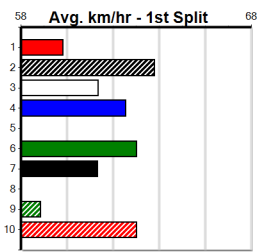

Sale
1
5:42PM
(VIC time)

FINDLAY & WEYMOUTH PHARMACY

Distance: 435m, Race Type: Maiden, Total Prizemoney: $2,535
1st: $1,680, 2nd: $520, 3rd: $260, 4th: $75

Watchdog Tips: ☐ ☐ ☐ ☐ ☐ Bet:

Form Box Wgt Dist Track Date Time BON Margin 1st/2nd (Time) PIR Checked Comment W/R Split 1 S/P Grade

1

INDI BEAR [M]
BK Bitch Dec-22 Sire: MY REDEEMER Dam: SOMERTON ROSE Trainer: Dawn Johnston (Toongabbie)
Owner(s): D Johnston
Winning Distances: < 300m (0) 300 - 399m (0) 400 - 499m (0) 500 - 599m (0) 600 - 699m (0) > 700m (0)
Winning Weights:
2nd (8) 27.8 435 SLE R3 27-Nov-24 25.13 24.44 2.25L BLUE MARGUERITE (24.98) S/222 . . . . . 5.47 $7.90 M

Bx	1st	2nd	3rd	4th	5th	6th	7th	8th
1								
2								
3								
4								
5								
6								
7								
8		1						

Prize Best $520.00
Starts 25.13(8)-27/11/24
Trk/Dts 1-0-1-0
APM 1-0-1-0 312

Last 3 wins NOT included above

2

GUSTO [M]
BK Dog Mar-22 Sire: EQUALIZER Dam: UTOPIA Trainer: Glynn Wood (Warragul)
Owner(s): M Wood
Winning Distances: < 300m (0) 300 - 399m (0) 400 - 499m (0) 500 - 599m (0) 600 - 699m (0) > 700m (0)
Winning Weights:
F (1) 33.8 390 SHP R1 01-Jul-24 0.00 22.00 . FORETOPMAN (22.40) . . . . . V0 . . . . . $10.00 M
5th (1) 33.6 390 SHP R1 19-Aug-24 22.91 21.94 7.00L RHOSWEN (22.43) M/54 . . . . . 8.75 $19.50 M
4th (4) 33.5 390 BAL R2 25-Aug-24 22.63 22.06 1.5L COLOURFUL MAGIC (22.53) M/44 . . . . . 8.71 $5.50 T3-M
2nd (2) 33.4 390 SHP R2 05-Sep-24 22.69 22.17 0.75L SUPER POTATO (22.65) M/63 . . . . . 8.82 $4.80 T3-M
6th (7) 33.1 350 HVL R1 19-Sep-24 20.08 19.49 5.50L AUDITION (19.72) S/6 . . . . . 6.76 $2.30 T3-M
5th (7) 33.0 350 HVL R1 23-Sep-24 20.00 19.25 4.75L GONE FOR GOOD (19.68) Q/5 . . . . . 6.69 $6.80 T3-M
2nd (6) 33.5 390 BAL R1 07-Oct-24 22.86 22.52 0.75L BONA VISTA (22.82) M/22 . . . . . 8.70 $8.50 T3-M

Bx	1st	2nd	3rd	4th	5th	6th	7th	8th
1					1			
2		1						
3								
4				1				
5								
6		1						
7					1	1		
8								

Prize Best $890.00
Starts . . . . . FSH
Trk/Dts 7-0-2-0
APM 0-0-0-0 356

Last 3 wins NOT included above

3

ESTHER'S JAKIT (NSW)[M]
BK Bitch May-22 Sire: FERNANDO BALE Dam: BOOK OF LUCK Trainer: Andrew Wood (Nambrok)
Owner(s): J Dihm
Winning Distances: < 300m (0) 300 - 399m (0) 400 - 499m (0) 500 - 599m (0) 600 - 699m (0) > 700m (0)
Winning Weights:
2nd (2) 25.7 435 SLE R3 05-Nov-24 25.01 24.54 2.75L SELECT JEALOUS (24.83) Q/333 . . . . . 5.35 $4.90 T3-RW
4th (5) 25.4 435 SLE R1 13-Nov-24 25.20 24.42 4.25L TERRORISING TOM (24.90) M/244 . . . . . 5.41 $2.10 T3-M
2nd (2) 25.2 460 WGL R2 21-Nov-24 26.56 25.98 1.00L MORAINÉ MAX (26.49) M/233 . . . . . 6.75 $5.00 T3-M
ST (-) 25.5 460 WGL 19-Dec-24 26.57 0.01L Trial Cleared M . . . . . 1of1 . . . . . ST . . . . .
3rd (7) 25.5 435 SLE R2 01-Jan-25 25.46 24.63 6.00L MY BLUE ROSE (25.05) M/345 . . . . . 5.42 $2.30 T3-M
3rd (2) 25.3 460 WGL R3 09-Jan-25 26.18 25.74 6.50L EMPTINESS (25.74) M/333 . . . . . SW 6.58 $7.10 T3-M
3rd (6) 25.1 435 SLE R4 19-Jan-25 25.39 24.33 5.50L ACE GEM (25.02) M/544 . . . . . SW . . . . . 5.46 $14.70 MH
3rd (7) 25.1 435 SLE R2 26-Jan-25 25.32 24.31 1.75L QUANTUM (25.21) M/343 . . . . . SW . . . . . 5.46 $6.00 M

Bx	1st	2nd	3rd	4th	5th	6th	7th	8th
1								
2		2	2					
3			1			1		
4					1			
5					1			
6			1					
7			2					
8								

Prize Best $1850.00
Starts 25.01(2)-5/1/24
Trk/Dts 11-0-2-6
APM 9-0-1-5 1414

Last 3 wins NOT included above