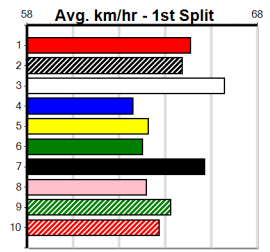

Sale
12
9:37PM
(VIC time)

SPORTSBET SAME RACE MULTI

Distance: 435m, Race Type: Grade 5, Total Prizemoney: $2,925
1st: $1,950, 2nd: $600, 3rd: $300, 4th: $75

Watchdog Tips: ☐ ☐ ☐ ☐ ☐ Bet: ☐

Form Box Wgt Dist Track Date Time BON Margin 1st/2nd (Time) PIR Checked Comment W/R Split 1 S/P Grade

1

CHILI HORIZON (NSW)[5]

RF Dog Jan-21 Sire: ZIPPING GARTH Dam: SMILEY SAM
Owner(s): W Rudd Trainer: Susan Richards (Devon Meadows)
Winning Distances: < 300m (0) 300 - 399m (8) 400 - 499m (0) 500 - 599m (0) 600 - 699m (0) > 700m (0)
Winning Weights: 34.1(2) 34.2(1) 34.7(2) 34.8(1) 34.9(1) 35.1(1)

3rd (1)	34.9	460	WGL	R8	07-Nov-24	26.31	26.02	0.25L SHINY NEW TOY (26.30)	M/211	.	.	.	6.61	$7.50	T3-5
4th (6)	35.2	435	SLE	R3	17-Nov-24	24.97	24.27	4.00L AKINA JAZZ (24.70)	M/433	.	.	.	5.36	$26.70	5
5th (4)	35.5	460	WGL	R5	29-Nov-24	26.56	25.62	7.00L SODA APACHE (26.09)	M/543	.	.	.	6.70	$22.80	5NP
4th (1)	35.8	300	HVL	R8	12-Dec-24	17.15	16.63	2.25L ZIPPI MUSTANG (17.00)	S/8	.	.	.	4.16	$5.30	T3-5
4th (4)	35.2	350	HVL	R8	20-Dec-24	19.85	19.36	1.75L SAPPHIRE SPEED (19.73)	S/7	.	.	.	6.70	$3.60	T3-5
4th (7)	35.3	350	HVL	R6	03-Jan-25	19.90	19.51	0.75L AYIA THE SLAYER (19.85)	M/4	.	.	.	6.81	$4.40	T3-5
3rd (2)	34.8	435	SLE	R12	24-Jan-25	24.97	24.22	4.75L JESSICA PEARSON (24.65)	M/532	.	.	.	5.34	$12.50	5
4th (4)	35.3	400	WGL	R11	30-Jan-25	23.29	22.75	7.00L MAKE IT THUNDER (22.81)	M/75	.	.	.	8.71	$11.70	T3-5

Last 3 wins NOT included above

1st (6)	35.1	395	TRA	R5	22-Jan-24	22.51	22.13	1.5L WHISKEY ROAD (22.60)	M/432	.	.	.	3.83	$11.00	SH
1st (3)	34.9	395	TRA	R12	21-Feb-24	22.38	21.77	1.00L HOWE PIE (22.44)	M/621	.	.	.	3.85	$5.90	T3-5
1st (6)	34.7	350	HVL	R8	05-Jul-24	19.78	19.67	1.75L GOLDEN COAST (19.89)	M/2	.	.	SW	6.70	$1.60	T3-5

Box History								
Bx	1st	2nd	3rd	4th	5th	6th	7th	8th
1		1	2		1			
2	1	3	1	2	3	1		
3	1	1	1	1		2	1	1
4		2	1	2	3		1	1
5	2	1				3	1	1
6	3	1	1	5	1			2
7	1	2	2	3	1			
8		2		2	2			1

Prize Best	$16942.50
Starts	24.78(6)-14/2/24
Trk/Dts	73-8-12-7
APM	4-0-1-1
	2242