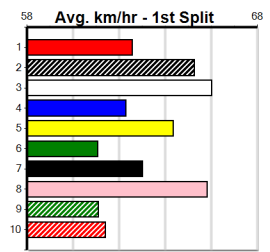

ONTRAC MORTGAGE BROKING

Distance: 510m, Race Type: Mixed 4/5, Total Prizemoney: $3,875
1st: $2,600, 2nd: $800, 3rd: $400, 4th: $75

Watchdog Tips:

Bet:

Form Box	Wgt	Dist	Track	Date	Time	BON	Margin	1st/2nd (Time)	PIR	Checked	Comment	WR	Split 1	S/P	Grade

JOHNSON STREET [4]

BK Bitch Jun-22 Sire: BERNARDO Dam: SUFFRAGETTE Trainer: William McMahon (Darriman)

Owner(s): G Slattery
Winning Distances: < 300m (0) 300 - 399m (1) 400 - 499m (5) 500 - 599m (1) 600 - 699m (0) > 700m (0)

Winning Weights: 28.0(1) 28.6(1) 28.7(1) 28.9(1) 29.3(2) 29.4(1)

6th (2)	29.6	435	SLE	R2	15-Dec-24	24.86	24.27	4.75L MIA MIGHTY (24.53)	Q/255	.	.	.	5.25	$29.50	RW
5th (1)	29.8	435	SLE	R8	18-Dec-24	25.00	24.38	9.00L DISHY DI (24.38)	Q/887	.	.	.	5.56	$2.70	T3-5
1st (7)	29.4	435	SLE	R9	26-Dec-24	24.29	23.93	3.5L AKINA JAZZ (24.53)	M/311	.	.	.	5.21	$14.30	5H
1st (6)	28.9	435	SLE	R5	05-Jan-25	24.77	24.30	1.00L AYLA ROSE (24.84)	M/321	.	SW	.	5.27	$17.20	5F
1st (4)	28.0	510	SLE	R7	12-Jan-25	28.73	28.73	4.00L MADDIE ODD SOCK (29.00)	Q/111	.	.	.	9.09	$1.90	5
4th (4)	27.5	510	SLE	R8	19-Jan-25	28.93	28.76	2.50L LOVELY LAINEY (28.76)	Q/333	.	.	.	9.28	$5.00	X45
2nd (4)	27.6	510	SLE	R8	26-Jan-25	28.87	28.81	1.00L DONITA BALE (28.81)	M/233	.	.	.	9.20	$6.20	X45
2nd (4)	27.5	510	SLE	R6	02-Feb-25	28.81	28.68	2.00L DR. DYLAN (28.68)	Q/222	.	.	.	9.10	$4.40	X45

Last 3 wins NOT included above

1st (7)	28.7	435	SLE	R3	02-Jun-24	24.68	24.37	0.75L XOEL BALE (24.73)	M/311	.	.	.	5.36	$2.40	7
1st (6)	29.3	395	TRA	R9	08-Jul-24	22.41	22.32	2.00L PARIS CALLING (22.53)	M/431	.	.	.	3.83	$2.50	6G
1st (3)	29.3	435	SLE	R11	28-Jul-24	24.76	24.46	0.50L WHERE'S FIFTY (24.78)	M/222	.	.	.	5.37	$2.90	5

Bx	1st	2nd	3rd	4th	5th	6th	7th	8th
1								
2								
3	1							
4	1	2						
5				1				1
6								
7	2							1
8								

Prize Best Starts Trk/Dts APM: $17025.63, 28.73(4)-12/1/25, 26-7-2-2, 5-1-2-0, 8849