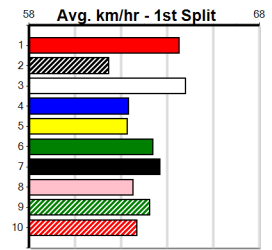

Box History table for Are You Okay showing performance across 8 boxes with columns for 1st, 2nd, 3rd, 4th, 5th, 6th, 7th, 8th.

Sale

11 9:15PM

(VIC time)

GARRON HOMES

Distance: 435m, Race Type: Grade 5, Total Prizemoney: \$2,925
1st: \$1,950, 2nd: \$600, 3rd: \$300, 4th: \$75