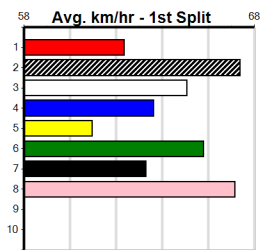

Sale
7
7:49PM

(VIC time)

KCR CONVEYANCING

Distance: 435m, Race Type: Free For All, Total Prizemoney: $3,360
1st: $2,250, 2nd: $690, 3rd: $345, 4th: $75

Watchdog Tips:

Bet:

Form Box	Wgt	Dist	Track	Date	Time	BON	Margin	1st/2nd (Time)	PIR	Checked	Comment	WR	Split 1	S/P	Grade

DR. QUEENIE [4]

BD Bitch May-22 Sire: FERAL FRANKY Dam: DR. MUMMA
Owner(s): DOCTORS KENNELS (SYN), J McMahon, J Gill Trainer: Emily McMahon (Giffard West)

Winning Distances: < 300m (0) 300 - 399m (3) 400 - 499m (7) 500 - 599m (4) 600 - 699m (0) > 700m (0)

Winning Weights: 30.0(1) 30.1(1) 30.5(1) 30.6(2) 30.8(1) 31.1(1) 31.5(1) 31.6(2) 32.2(1) 32.9(1) 33.3(1) 33.4(1)

4th (2)	31.4	435	SLE	R7	08-Dec-24	24.64	24.13	7.50L DR. UNITED (24.13)	M/356	.	.	.	5.29	$13.00	FFA
4th (6)	31.6	435	SLE	R6	15-Dec-24	24.69	24.27	3.75L GO STEVIE (24.44)	M/655	.	.	.	5.28	$53.90	FFA
1st (7)	31.5	435	SLE	R10	26-Dec-24	24.15	23.93	5.00L PRETTY FOLLIE (24.50)	M/311	.	.	.	5.27	$1.70	5H
3rd (8)	31.3	435	SLE	R5	05-Jan-25	24.87	24.30	1.5L JOHNSON STREET (24.77)	S/466	.	.	.	5.31	$1.50	5F
7th (2)	30.7	435	SLE	R4	12-Jan-25	24.85	24.26	8.50L DR. YANNICK (24.26)	S/688	.	.	.	5.33	$8.10	FFA
7th (6)	31.0	435	SLE	R7	19-Jan-25	24.80	24.33	7.00L DEROGATIVE (24.33)	S/877	.	.	.	5.50	$4.80	X45
2nd (5)	31.5	435	SLE	R10	26-Jan-25	24.46	24.31	1.00L JUMBUK JOHNNY (24.41)	M/222	.	.	.	5.31	$2.00	5
1st (7)	31.1	435	SLE	R11	02-Feb-25	24.15	23.85	2.50L ROMP TIN (24.31)	M/211	.	VO	.	5.27	$1.70	5

Last 3 wins NOT included above

1st (3)	31.6	515	SAN	R11	19-Sep-24	29.82	29.57	1.75L ZIPPING OSTI (29.93)	M/1111	.	.	.	5.15	$4.80	5
1st (4)	32.2	435	SLE	R11	22-Sep-24	24.32	24.32	5.50L AYLA ROSE (24.67)	M/621	.	.	.	5.41	$4.30	5
1st (6)	31.6	435	SLE	R6	06-Oct-24	24.16	24.16	7.00L RIBERO (24.64)	M/111	.	SW	.	5.21	$3.10	4

Box History

Bx	1st	2nd	3rd	4th	5th	6th	7th	8th
1	3		1	1		2		
2				3				1
3	1	2		1				2
4	1		1	2	1			1
5		1			1	1		1
6	2			1	2	2		1
7	2	1	3					1
8	5		1	1	1	2		

Prize Best Starts Trk/Dts APM
$38735.00
24.15(7)-26/12/24
54-14-4-6
29-6-3-5
12732

MAN OF COURAGE [4]

BD Dog Jan-22 Sire: FERNANDO BALE Dam: SMOKIN' CINDY
Owner(s): S Coulson Trainer: Shaun Coulson (Balliang)

Winning Distances: < 300m (0) 300 - 399m (6) 400 - 499m (6) 500 - 599m (0) 600 - 699m (0) > 700m (0)

Winning Weights: 26.8(1) 26.9(1) 27.0(2) 27.1(1) 27.2(2) 27.3(1) 27.4(2) 27.5(1) 27.6(1)

4th (3)	26.9	390	BAL	R13	11-Dec-24	22.36	22.02	5.00L SPEEDY EASY (22.02)	Q/34	.	.	W	8.43	$15.80	5
3rd (4)	27.4	390	BAL	R10	18-Dec-24	22.20	22.07	0.75L KENSINGTON FLYER (22.15)	Q/11	.	.	.	8.31	$20.50	X45
3rd (4)	27.4	400	GEL	R4	27-Dec-24	23.05	22.48	4.00L PAW LEON (22.77)	M/33	.	.	.	8.59	$4.00	5
1st (2)	27.4	400	WGL	R4	31-Dec-24	22.67	22.38	0.10L BEGGIN' (22.68)	Q/11	.	.	.	8.22	$4.40	5H
2nd (5)	27.5	400	WGL	R9	07-Jan-25	22.64	22.55	0.10L BEGGIN' (22.63)	Q/11	.	.	.	8.34	$26.50	5F
1st (4)	27.2	390	BAL	R12	15-Jan-25	22.00	21.99	1.25L WHERE'S WALTER (22.08)	Q/11	.	.	.	8.21	$5.20	X45
4th (3)	27.2	390	WBL	R6	23-Jan-25	22.40	21.97	5.50L SHOW CAUSE (22.05)	M/34	.	.	.	8.66	$2.50	X34
1st (5)	27.4	390	WBL	R9	30-Jan-25	22.37	22.03	0.75L ASTON CAYENNE (22.41)	M/12	.	.	.	8.55	$3.90	4

Last 3 wins NOT included above