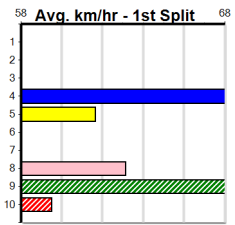

Distance: 300m, Race Type: Maiden, Total Prizemoney: $2,535
1st: $1,680, 2nd: $520, 3rd: $260, 4th: $75

1

12:07PM
(VIC time)

Watchdog Tips: **0 0 0 0** Bet: .

Form	Box	Weight	Dist	Track	Date	Time	BON	Margin	1st/2nd (Time)	PIR	Checked	Comment	W/R	Split 1	S/P	Grade
1																
ALCATRAZ BIRDMAN [M]																
BK	D				Oct-22											
Trainer: Donna Knight (Talbot) LIZZIE'S ENTITY																
Owner(s): D Knight																
<table border="1"> <thead> <tr><th colspan="8">Winning Boxes</th></tr> <tr><th>1</th><th>2</th><th>3</th><th>4</th><th>5</th><th>6</th><th>7</th><th>8</th></tr> </thead> <tbody> <tr><td>Prize</td><td></td><td></td><td></td><td></td><td></td><td></td><td>$0</td></tr> <tr><td>Best</td><td></td><td></td><td></td><td></td><td></td><td></td><td>FSH</td></tr> <tr><td>Starts</td><td></td><td></td><td></td><td></td><td></td><td></td><td>0-0-0-0</td></tr> <tr><td>Trk/Dst</td><td></td><td></td><td></td><td></td><td></td><td></td><td>0-0-0-0</td></tr> <tr><td>APM</td><td></td><td></td><td></td><td></td><td></td><td></td><td>$0</td></tr> </tbody> </table>																
2																
SERRATUS [M]																
BK	B				Mar-22											
Trainer: Mathew Tabb (Lara) TEMPORALIS																
Owner(s): TABB FAMILY (SYN), M Tabb, S Tabb, K Tabb																
<table border="1"> <thead> <tr><th colspan="8">Winning Boxes</th></tr> <tr><th>1</th><th>2</th><th>3</th><th>4</th><th>5</th><th>6</th><th>7</th><th>8</th></tr> </thead> <tbody> <tr><td>Prize</td><td></td><td></td><td></td><td></td><td></td><td></td><td>$0</td></tr> <tr><td>Best</td><td></td><td></td><td></td><td></td><td></td><td></td><td>FSH</td></tr> <tr><td>Starts</td><td></td><td></td><td></td><td></td><td></td><td></td><td>0-0-0-0</td></tr> <tr><td>Trk/Dst</td><td></td><td></td><td></td><td></td><td></td><td></td><td>0-0-0-0</td></tr> <tr><td>APM</td><td></td><td></td><td></td><td></td><td></td><td></td><td>$0</td></tr> </tbody> </table>																
3																
MADE UP STORIES [M]																
BK	B				Jun-23											
Trainer: David Condon (Devon Meadows) CAROLINE																
Owner(s): K Osborne																
<table border="1"> <thead> <tr><th colspan="8">Winning Boxes</th></tr> <tr><th>1</th><th>2</th><th>3</th><th>4</th><th>5</th><th>6</th><th>7</th><th>8</th></tr> </thead> <tbody> <tr><td>Prize</td><td></td><td></td><td></td><td></td><td></td><td></td><td>$0</td></tr> <tr><td>Best</td><td></td><td></td><td></td><td></td><td></td><td></td><td>FSH</td></tr> <tr><td>Starts</td><td></td><td></td><td></td><td></td><td></td><td></td><td>0-0-0-0</td></tr> <tr><td>Trk/Dst</td><td></td><td></td><td></td><td></td><td></td><td></td><td>0-0-0-0</td></tr> <tr><td>APM</td><td></td><td></td><td></td><td></td><td></td><td></td><td>$0</td></tr> </tbody> </table>																
4																
CANYA SPARKLE (NSW)[M]																
BK	B				Nov-22											
Trainer: Karen Pitt (Pearcedale) WYNBURN AVA																
Owner(s): Lalli Cremona (SYN), F Cremona, N Lalli																
<table border="1"> <thead> <tr><th colspan="8">Winning Boxes</th></tr> <tr><th>1</th><th>2</th><th>3</th><th>4</th><th>5</th><th>6</th><th>7</th><th>8</th></tr> </thead> <tbody> <tr><td>Prize</td><td></td><td></td><td></td><td></td><td></td><td></td><td>$260.00</td></tr> <tr><td>Best</td><td></td><td></td><td></td><td></td><td></td><td></td><td>FSTD</td></tr> <tr><td>Starts</td><td></td><td></td><td></td><td></td><td></td><td></td><td>1-0-0-1</td></tr> <tr><td>Trk/Dst</td><td></td><td></td><td></td><td></td><td></td><td></td><td>0-0-0-0</td></tr> <tr><td>APM</td><td></td><td></td><td></td><td></td><td></td><td></td><td>$260</td></tr> </tbody> </table>																
5																
NIGHT CAP [M]																
BK	B				Jan-23											
Trainer: Heather Collins (Pearcedale) ZHENG																
Owner(s): H Collins																
<table border="1"> <thead> <tr><th colspan="8">Winning Boxes</th></tr> <tr><th>1</th><th>2</th><th>3</th><th>4</th><th>5</th><th>6</th><th>7</th><th>8</th></tr> </thead> <tbody> <tr><td>Prize</td><td></td><td></td><td></td><td></td><td></td><td></td><td>$320.00</td></tr> <tr><td>Best</td><td></td><td></td><td></td><td></td><td></td><td></td><td>FSH</td></tr> <tr><td>Starts</td><td></td><td></td><td></td><td></td><td></td><td></td><td>7-0-1-0</td></tr> <tr><td>Trk/Dst</td><td></td><td></td><td></td><td></td><td></td><td></td><td>0-0-0-0</td></tr> <tr><td>APM</td><td></td><td></td><td></td><td></td><td></td><td></td><td>$320</td></tr> </tbody> </table>																
6																
KING BRUNO [M]																
BK	D				Apr-23											
Trainer: Jason Wickham (Lara) FAIR OF FACE