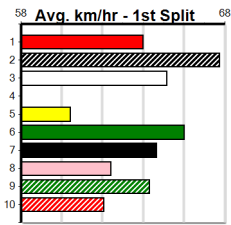

3
12:40PM
(VIC time)

Watchdog Tips: **0 0 0 0** Bet: **0**