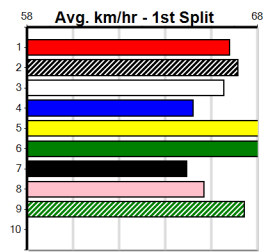

"THE SHED" @ Healesville Greys

8

Distance: 350m, Race Type: Mixed 4/5, Total Prizemoney: $3,360

2:19PM

1st: $2,250, 2nd: $690, 3rd: $345, 4th: $75

(VIC time)

Watchdog Tips:

Bet:

Form Box	Wgt	Dist	Track	Date	Time	BON	Margin	1st/2nd (Time)	PIR	Checked	Comment	WR	Split 1	S/P	Grade

1

SHA TIN KING [5]

WBK Dog Jan-22 Sire: **ORSON ALLEN** Dam: **OUR MAGIC TURBO** Trainer: **Thomas Wark (Rushworth)**

Owner(s): **SPIKEY (SYN), T Wark, S Evans**

Winning Distances: **< 300m (0) 300 - 399m (5) 400 - 499m (3) 500 - 599m (0) 600 - 699m (0) > 700m (0)**

Winning Weights: **26.7(1) 26.9(2) 27.0(1) 27.2(1) 27.3(2) 27.5(1)**

1st (1)	27.5	390	SHP	R12	25-Nov-24	22.02	22.02	4.50L TROPIC MAN (22.32)	Q/11	.	.	.	8.24	$2.00	X45
2nd (4)	27.2	500	BEN	R6	29-Nov-24	28.71	28.05	1.00L OVER ACHIEVER (28.64)	M/411	.	.	.	6.63	$4.20	5H
7th (4)	27.5	500	BEN	R7	06-Dec-24	28.77	28.10	6.50L BEAR HAND (28.32)	M/114	.	V5	.	6.46	$6.30	5F
1st (2)	27.3	390	BAL	R12	18-Dec-24	22.37	22.07	1.00L BLACK STATESMAN (22.44)	Q/11	.	SW	.	8.44	$3.10	5
3rd (6)	27.5	390	SHP	R10	23-Dec-24	22.30	22.17	2.00L TINKER DOT (22.17)	M/33	.	.	.	8.52	$3.70	X45
6th (4)	27.6	425	BEN	R4	10-Jan-25	24.50	23.58	12.00L IDYLLIC JAMES (23.73)	M/367	.	.	.	6.54	$20.30	5
3rd (5)	27.6	390	SHP	R12	20-Jan-25	22.68	21.60	7.50L KNEE DEEP (22.17)	M/33	.	.	.	8.74	$10.00	FFA
6th (3)	27.7	390	SHP	R8	27-Jan-25	23.04	22.23	12.00L EXPELLED (22.23)	M/55	.	.	.	8.84	$8.50	X45

Last 3 wins NOT included above

1st (1)	26.9	450	SHP	R6	11-Apr-24	25.40	25.34	0.50L FASCINATE BLAZE (25.42)	M/212	.	.	.	6.58	$5.50	5
1st (8)	27.2	450	SHP	R8	30-May-24	25.65	25.51	3.25L DOLLAR SIGNS (25.87)	M/111	.	.	.	6.72	$3.20	X45
1st (6)	27.3	300	HVL	R10	16-Jun-24	16.85	16.69	2.75L DO THAT EASY (17.03)	M/2	.	.	.	3.95	$3.10	5

Box History

Bx	1st	2nd	3rd	4th	5th	6th	7th	8th
1	2	2	1					1
2	1	3	2					
3	1	4	1	2			1	1
4	1	1	1	1	1	1	2	1
5				1	1			
6	1		2	1		1	1	
7	1		1	1				1
8	1	1	2		1			

Prize Best	$21707.50
Starts	FSTD
Trk/Dts	47-8-11-11
APM	0-0-0-0
	7181