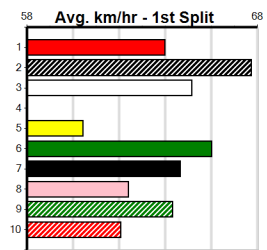

GORSKI ENGINEERING

Distance: 300m, Race Type: Mixed 6/7, Total Prizemoney: $2,925
1st: $1,950, 2nd: $600, 3rd: $300, 4th: $75

Watchdog Tips:

Bet:

Table with columns: Form Box, Wgt, Dist, Track, Date, Time, BON, Margin, 1st/2nd (Time), PIR, Checked, Comment, WR, Split 1, S/P, Grade

AKASHIC [7]
BD Bitch Mar-21 Sire: FERNANDO BALE Dam: LADY CEECEE
Owner(s): J Leek
Trainer: Jodie Leek (Warrantdyte)
Winning Distances: < 300m (0) 300 - 399m (1) 400 - 499m (0) 500 - 599m (0) 600 - 699m (0) > 700m (0)
Winning Weights: 26.6(1)
Box History table and Prize Best Starts Trk/Dts APM

SIDRA HOLLAND [7]
RBD Bitch Sep-21 Sire: BARCIA BALE Dam: DUTCH AUDREY
Owner(s): D Taylor
Trainer: Ian Hopper (Werribee)
Winning Distances: < 300m (0) 300 - 399m (0) 400 - 499m (1) 500 - 599m (0) 600 - 699m (0) > 700m (0)
Winning Weights: 29.4(1)
Box History table and Prize Best Starts Trk/Dts APM

CAPED CRUSADER [6]
WBK Dog Oct-22 Sire: RAZOR'S EDGE Dam: IT'S A DIVA
Owner(s): N Johnston
Trainer: Nicholas Johnston (Tooborac)
Winning Distances: < 300m (0) 300 - 399m (1) 400 - 499m (1) 500 - 599m (0) 600 - 699m (0) > 700m (0)
Winning Weights: 31.4(1) 32.6(1)
Box History table and Prize Best Starts Trk/Dts APM

VOLTAGE [7]
BK Dog Jan-22 Sire: FARLEY TURBO Dam: PRINCESS MARJEN
Owner(s): BELLE ZAC AND CHARLIE (SYN), M Tabb, S Tabb
Trainer: Mathew Tabb (Lara)
Winning Distances: < 300m (0) 300 - 399m (1) 400 - 499m (0) 500 - 599m (0) 600 - 699m (0) > 700m (0)
Winning Weights: 35.4(1)
Box History table and Prize Best Starts Trk/Dts APM

ZERO PREDATOR [6]
RBD Bitch Oct-22 Sire: FERNANDO BALE Dam: FABRIOLA ZERO
Owner(s): D Knight
Trainer: Donna Knight (Talbot)
Winning Distances: < 300m (0) 300 - 399m (0) 400 - 499m (2) 500 - 599m (0) 600 - 699m (0) > 700m (0)
Winning Weights: 24.6(1) 26.1(1)
Box History table and Prize Best Starts Trk/Dts APM

1

2

3

4

5