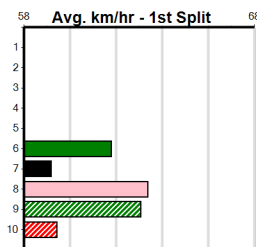

Watchdog Tips: ☐ ☐ ☐ ☐ ☐ Bet:

Form Box	Wgt	Dist	Track	Date	Time	BON	Margin	1st/2nd (Time)	PIR	Checked	Comment	WR	Split 1	S/P	Grade

1

WHY NOT AVA [M]
BD Bitch Feb-23 Sire: MY REDEEMER Dam: WHY NOT LUV Trainer: Gregory Carter (Devon Meadows)
Owner(s): G Carter
Winning Distances: < 300m (0) 300 - 399m (0) 400 - 499m (0) 500 - 599m (0) 600 - 699m (0) > 700m (0)
Winning Weights:
6th (5) 25.4 300 HVL R1 12-Jan-25 17.85 16.68 9.50L MAJOR MISTAKE (17.19) S/8 . . . . . 4.33 $7.00 MH

Bx	1st	2nd	3rd	4th	5th	6th	7th	8th
1								
2								
3								
4								
5						1		
6								
7								
8								

Prize Best $0.00
Starts 17.85(5)-12/1/25
Trk/Dts 1-0-0-0
APM 1-0-0-0
0

Last 3 wins NOT included above

2

SWEET RETURN [M]
BK Bitch May-22 Sire: AUSSIE INFRARED Dam: QUICK PAWS Trainer: Kellie Morrison (Kilmany)
Owner(s): DODGE N BOOKS (SYN), J Booker, K Morrison
Winning Distances: < 300m (0) 300 - 399m (0) 400 - 499m (0) 500 - 599m (0) 600 - 699m (0) > 700m (0)
Winning Weights:
6th (8) 27.5 300 HVL R2 12-Jan-25 17.62 16.68 6.00L MANDOLIN WIND (17.21) M/6 . . . . . 4.20 $2.80 MH

Bx	1st	2nd	3rd	4th	5th	6th	7th	8th
1								
2								
3								
4								
5								
6								
7						1		
8								

Prize Best $0.00
Starts 17.62(8)-12/1/25
Trk/Dts 1-0-0-0
APM 1-0-0-0
0

Last 3 wins NOT included above

3

FEEL THE RAGE (NSW)[M]
RF Dog Jan-23 Sire: WHISKEY RIOT Dam: SUSTAIN THE RAGE Trainer: David Condon (Devon Meadows)
Owner(s): M Whelan
Winning Distances: < 300m (0) 300 - 399m (0) 400 - 499m (0) 500 - 599m (0) 600 - 699m (0) > 700m (0)
Winning Weights:

Bx	1st	2nd	3rd	4th	5th	6th	7th	8th
1								
2								
3								
4								
5								
6								
7								
8								

Prize Best $0
Starts FSH
Trk/Dts 0-0-0-0
APM 0-0-0-0
0

Last 3 wins NOT included above

4

GOLF TRIP [M]
BK Bitch Feb-23 Sire: COSMIC RUMBLE Dam: HARDAWAY WINNIE Trainer: Adam Oakley (Dixons Creek)
Owner(s): A Oakley
Winning Distances: < 300m (0) 300 - 399m (0) 400 - 499m (0) 500 - 599m (0) 600 - 699m (0) > 700m (0)
Winning Weights:

Bx	1st	2nd	3rd	4th	5th	6th	7th	8th
1								
2								
3								
4								
5								
6								
7								
8								

Prize Best $0
Starts FSH
Trk/Dts 0-0-0-0
APM 0-0-0-0
0

Last 3 wins NOT included above

5

SHERANNA LASS [M]
BK Bitch Aug-21 Sire: ORSON ALLEN Dam: SPYFECTION Trainer: Peter Norton (Buln Buln)
Owner(s): P Norton
Winning Distances: < 300m (0) 300 - 399m (0) 400 - 499m (0) 500 - 599m (0) 600 - 699m (0) > 700m (0)
Winning Weights:

Bx	1st	2nd	3rd	4th	5th	6th	7th	8th
1								
2								
3								
4								
5								
6								
7								
8								

Prize Best $0
Starts FSH
Trk/Dts 0-0-0-0
APM 0-0-0-0
0

Last 3 wins NOT included above