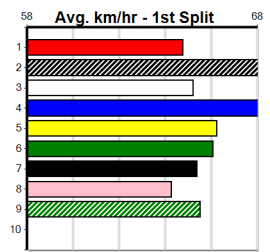

GRV VICBRED SERIES HT3

Distance: 350m, Race Type: Grade 5 Heat, Total Prizemoney: $2,925
1st: $1,950, 2nd: $600, 3rd: $300, 4th: $75

Watchdog Tips: [ ] [ ] [ ] [ ] Bet: [ ]

CHEMICAL EROSION [5]
BK Dog Jan-23 Sire: BERNARDO Dam: SLINGSHOT GYPSY
Owner(s): J Ferguson
Trainer: Brian Hodgson (Smythesdale)
Winning Distances: < 300m (0) 300 - 399m (4) 400 - 499m (3) 500 - 599m (0) 600 - 699m (0) > 700m (0)
Winning Weights: 31.0(1) 31.1(3) 31.2(2) 31.8(1)
Box History table and Prize Best Starts Trk/Dts APM

HARD PRESS [5]
BEBD Bitch Nov-21 Sire: FERNANDO BALE Dam: HOT CHARMOLA
Owner(s): D Bourke
Trainer: David Bourke (The Basin)
Winning Distances: < 300m (0) 300 - 399m (8) 400 - 499m (1) 500 - 599m (3) 600 - 699m (0) > 700m (0)
Winning Weights: 26.4(1) 27.0(1) 27.2(1) 27.5(2) 27.6(2) 27.7(1) 27.8(2) 28.0(1) 28.1(1)
Box History table and Prize Best Starts Trk/Dts APM

HERE COMES BLUE [5]
BE Dog Jan-22 Sire: BERNARDO Dam: BRUEGHELINO
Owner(s): B Stockdale J Stockdale (SYN), B Stockdale, J Stockdale
Trainer: Des Douch (Maffra)
Winning Distances: < 300m (0) 300 - 399m (0) 400 - 499m (7) 500 - 599m (4) 600 - 699m (0) > 700m (0)
Winning Weights: 33.1(1) 33.3(2) 33.6(1) 33.7(1) 33.8(1) 33.9(3) 34.0(1) 34.2(1)
Box History table and Prize Best Starts Trk/Dts APM

HEAD HUNTER [5]
BK Dog Dec-21 Sire: ALLEN DEED Dam: BLACK MUSTANG
Owner(s): B Ender
Trainer: Bernie Ender (St Albans)
Winning Distances: < 300m (0) 300 - 399m (8) 400 - 499m (1) 500 - 599m (0) 600 - 699m (0) > 700m (0)
Winning Weights: 32.5(2) 32.6(2) 32.7(1) 32.9(1) 33.1(1) 33.2(1) 33.3(1)
Box History table and Prize Best Starts Trk/Dts APM

FLYING HELLCAT [5]
BK Dog Oct-22 Sire: MY REDEEMER Dam: FLYING UNICORN
Owner(s): T Erenshaw
Trainer: Kim Erenshaw (Junction Village)
Winning Distances: < 300m (0) 300 - 399m (0) 400 - 499m (6) 500 - 599m (0) 600 - 699m (0) > 700m (0)
Winning Weights: 31.9(1) 32.1(1) 32.2(2) 32.3(1) 32.5(1)
Box History table and Prize Best Starts Trk/Dts APM

1

2

3

4

5