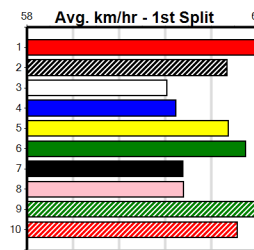

PITSTOP MOWER REPAIRS

11

3:19PM

(VIC time)

Distance: 300m, Race Type: Grade 5, Total Prizemoney: $2,925
1st: $1,950, 2nd: $600, 3rd: $300, 4th: $75

Watchdog Tips:

Bet:

Form Box	Wgt	Dist	Track	Date	Time	BON	Margin	1st/2nd (Time)	PIR	Checked	Comment	WR	Split 1	S/P	Grade

OUR BOY SHANNON (NSW)[5]

F Dog Dec-22 Sire: SUPERIOR PANAMA Dam: RITZA RED HEAD
Owner(s): S Latimer
Winning Distances: < 300m (0) 300 - 399m (0) 400 - 499m (5) 500 - 599m (0) 600 - 699m (0) > 700m (0)
Winning Weights: 33.6(1) 33.7(3) 33.9(1)
1st (8) 33.7 400 WGL R1 24-Sep-24 22.61 22.39 0.025 ZIPPING MUFASA (22.61) M/11 . . . . . $1.30 M
1st (5) 33.9 400 WGL R2 04-Nov-24 22.52 22.45 3.75L WINTER GOES (22.78) M/11 . . . . . 8.28 $3.60 X67
1st (7) 33.7 400 WGL R2 08-Nov-24 22.52 22.38 4.75L SWEET CANNELLONI (22.85) M/11 . . . . . 8.18 $1.60 X67
1st (6) 33.7 400 WGL R10 12-Nov-24 22.66 22.37 2.25L LUCKY (22.81) M/21 . . . . . 8.38 $2.00 6G
1st (7) 33.6 400 WGL R10 19-Nov-24 22.56 22.27 1.75L URANA PANDA (22.68) M/11 . . . . . 8.28 $1.10 RWH
F (4) 34.2 400 WGL R4 26-Nov-24 0.00 22.27 . . . . . ELENA'S JEBRYNAH (22.82) . . . . . VO . . . . . $3.90 RWF
3rd (7) 35.5 300 HVL R9 26-Jan-25 16.78 16.52 2.75L BETTER BANJO (16.60) M/5 . . . . . 3.98 $4.70 X45
2nd (1) 35.3 300 HVL R10 02-Feb-25 16.54 16.28 3.75L HIGHLY ABRASIVE (16.29) M/4 . . . . . 3.93 $4.50 X45

Last 3 wins NOT included above

Box History

Bx	1st	2nd	3rd	4th	5th	6th	7th	8th
1	1							
2		1						
3			1					
4				1				
5	1							
6	1							
7	2		1					
8	1							

Prize Best $11555.00
Starts 16.53(3)-8/9/24
Trk/Dts 10-5-3-1
APM 4-0-3-1 6803

TAKE NOTICE [5]

BD Dog Jan-23 Sire: ASTON DEE BEE Dam: UPTOWN TRIXIE
Owner(s): J Hopper
Winning Distances: < 300m (0) 300 - 399m (2) 400 - 499m (1) 500 - 599m (0) 600 - 699m (0) > 700m (0)
Winning Weights: 30.5(1) 31.0(1) 31.4(1)
7th (1) 30.9 425 BEN R1 08-Nov-24 24.83 23.76 11.00 REPRESENT (24.13) M/257 . . . . . 6.58 $5.90 X67
1st (7) 31.0 300 HVL R9 12-Dec-24 16.71 16.63 3.00L CAPED CRUSADER (16.91) M/2 . . . . . 3.97 $2.10 7
2nd (8) 30.7 350 HVL R9 26-Dec-24 19.55 19.02 1.5L SODA DUKE (19.44) M/2 . . . . . 6.54 $1.30 X67
2nd (3) 30.4 390 WBL R9 28-Dec-24 22.36 22.02 4.75L SHAKE THE DUST (22.03) Q/12 . . . . . 8.58 $4.10 X67
3rd (6) 30.4 350 HVL R4 05-Jan-25 19.59 19.08 0.75L WHO ME (19.54) M/3 . . . . . 6.71 $1.50 X67
3rd (8) 30.1 390 WBL R9 09-Jan-25 22.36 21.75 3.75L WALTZING BUSTER (22.11) M/22 . . . . . 8.57 $6.30 6G
4th (3) 30.1 390 WBL R4 23-Jan-25 22.75 21.97 6.00L BOURNE LICKETY (22.35) Q/34 . . . . . 8.67 $2.90 X67H
1st (3) 30.5 350 HVL R2 02-Feb-25 19.20 19.03 2.25L MENAGE (19.35) Q/1 . . . . . 6.41 $4.80 X67

Last 3 wins NOT included above

1st (6) 31.4 425 BEN R2 26-Oct-24 24.23 24.08 0.75L OUT THE WINDOW (24.27) Q/111 . . . . . 6.62 $3.30 M

Box History

Bx	1st	2nd	3rd	4th	5th	6th	7th	8th
1		1						1
2					1			
3	1	2		1				
4								
5								
6	1		1					
7	1							
8		1	1					

Prize Best $7895.00
Starts 16.71(7)-12/12/24
Trk/Dts 12-3-4-2
APM 1-1-0-0 6253