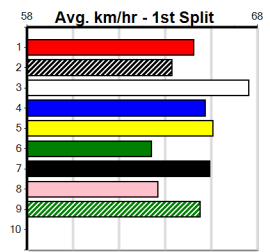

GRV VICBRED SERIES HT1

Distance: 350m, Race Type: Grade 5 Heat, Total Prizemoney: $2,925
1st: $1,950, 2nd: $600, 3rd: $300, 4th: $75

Watchdog Tips:

Bet:

Table with columns: Form Box, Wgt, Dist, Track, Date, Time, BON, Margin, 1st/2nd (Time), PIR, Checked, Comment, WR, Split 1, S/P, Grade

CHEAP RED WINE [5]
WBK Dog Apr-22 Sire: FERNANDO BALE Dam: MY AMERICAN GIRL
Owner(s): SPARKLE AND FADE (SYN), J Paraskevas, A Paraskevas
Trainer: John Paraskevas (Pearcedale)
Winning Distances: < 300m (0) 300 - 399m (5) 400 - 499m (6) 500 - 599m (2) 600 - 699m (0) > 700m (0)
Winning Weights: 35.2(2) 35.4(2) 35.5(2) 35.6(1) 35.7(3) 35.8(2) 35.9(1)
Box History table and Prize Best Starts Trk/Dts APM

VAN ROOYEN [5]
BEED Dog Apr-22 Sire: TOMMY SHELBY Dam: WHARFIES GIRL
Owner(s): C Feltham
Trainer: Carly Feltham (Devon Meadows)
Winning Distances: < 300m (0) 300 - 399m (2) 400 - 499m (2) 500 - 599m (0) 600 - 699m (0) > 700m (0)
Winning Weights: 31.4(1) 31.5(1) 32.3(1) 32.5(1)
Box History table and Prize Best Starts Trk/Dts APM

SHORT STRAW TREV [5]
BKW Dog Aug-22 Sire: BEAST UNLEASHED Dam: TAKERS TO VEGAS
Owner(s): D Rhodes
Trainer: Donald Rhodes (Heyfield)
Winning Distances: < 300m (0) 300 - 399m (1) 400 - 499m (5) 500 - 599m (0) 600 - 699m (0) > 700m (0)
Winning Weights: 30.0(1) 30.2(2) 30.4(1) 30.5(1) 31.6(1)
Box History table and Prize Best Starts Trk/Dts APM

LUXFORD [5]
BK Dog May-22 Sire: SHIMA SHINE Dam: ITA LOUISA
Owner(s): S Toner
Trainer: Stephen Toner (Bunyip)
Winning Distances: < 300m (0) 300 - 399m (3) 400 - 499m (1) 500 - 599m (0) 600 - 699m (0) > 700m (0)
Winning Weights: 35.6(1) 35.8(1) 36.2(1) 36.6(1)
Box History table and Prize Best Starts Trk/Dts APM

BLACK VIPER [5]
BK Dog Jun-21 Sire: ASTON DEE BEE Dam: LADY PANDORA
Owner(s): D Peckham
Trainer: Matthew Clark (Briagolong)
Winning Distances: < 300m (0) 300 - 399m (4) 400 - 499m (13) 500 - 599m (3) 600 - 699m (0) > 700m (0)
Winning Weights: 32.6(1) 32.7(1) 33.0(1) 33.1(2) 33.4(3) 33.5(5) 33.6(3) 33.7(1) 33.8(1) 33.9(2)
Box History table and Prize Best Starts Trk/Dts APM