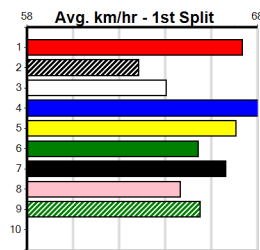

GRV VICBRED SERIES HT2

Distance: 350m, Race Type: Grade 5 Heat, Total Prizemoney: $2,925
1st: $1,950, 2nd: $600, 3rd: $300, 4th: $75

Watchdog Tips: [ ] [ ] [ ] [ ] Bet: [ ]

Race 1: LEAP OF FAITH [5]. BK Bitch Aug-22. Sire: ASTON DEE BEE, Dam: SAILAWAY JACKIE. Trainer: Luke Spargo (Seymour). Includes winning distances, weights, and a box history table.

Race 2: REEL INFRARED [5]. WBK Dog Aug-22. Sire: AUSSIE INFRARED, Dam: SWEET WATERLOO. Trainer: Barry Harper (Longford). Includes winning distances, weights, and a box history table.

Race 3: CHESTER CAMPBELL [5]. BK Dog Mar-22. Sire: TOMMY SHELBY, Dam: IN BLUE JEANS. Trainer: Peter Craig (Langwarrin). Includes winning distances, weights, and a box history table.

Race 4: WHO MADE YOU [5]. BE Dog Dec-22. Sire: ASTON RUPEE, Dam: AYIA SOPHIA. Trainer: Jeff Gorgioski (Stanhope). Includes winning distances, weights, and a box history table.

Race 5: BANK ROBBER [5]. BEBD Dog Feb-22. Sire: BERNARDO, Dam: SILVER SALUTE. Trainer: Donald Rhodes (Heyfield). Includes winning distances, weights, and a box history table.