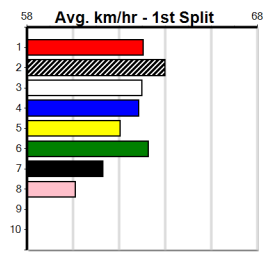

Geelong
13 (E1)
7:15PM
(VIC time)

GEELONG RACE 13(250+ RANK)

Distance: 400m, Race Type: Grade 5, Total Prizemoney: $1,530
1st: $1,000, 2nd: $320, 3rd: $160, 4th: $50

Watchdog Tips: ☐ ☐ ☐ ☐ ☐

Bet:

Form Box	Wgt	Dist	Track	Date	Time	BON	Margin	1st/2nd (Time)	PIR	Checked	Comment	WR	Split 1	S/P	Grade

1

SHRAPNEL [5]

BK Dog May-22 **Sire: MAGIC SPRITE** **Dam: PRETTY BOMB**
Owner(s): W Green **Trainer: Wade Green (Parwan)**
Winning Distances: < 300m (0) 300 - 399m (1) 400 - 499m (2) 500 - 599m (0) 600 - 699m (0) > 700m (0)
Winning Weights: 31.8(1) 32.0(1) 32.3(1)

Bx	1st	2nd	3rd	4th	5th	6th	7th	8th
1	1				1			
2	1				1			1
3	1	1				1		1
4				2	1	1		
5			2	1				1
6				1				1
7		2	1					1
8				1	1			

Prize Best Starts Trk/Dts APM: $4360.00, 22.43(2)-22/10/24, 26-3-1-4, 6-1-0-0, 2500

1st (3) 31.8 300 HVL R1 04-Oct-24 16.92 16.70 2.25L ZIPPING SCOOBY (17.07) M/2 . . . . . 4.04 $21.50 T3-M
1st (2) 32.0 400 GEL R9 22-Oct-24 22.43 22.43 5.50L LIONESS EYES (22.81) Q/11 . . . . . 8.42 $4.50 T3-7
1st (1) 32.3 460 GEL R9 30-Nov-24 25.87 25.87 3.25L TALK BACKS BACK (26.09) Q/111 . . . . . 6.66 $5.20 RW

2

MAX KANE [5]

BK Dog Jul-22 **Sire: AUSSIE INFRARED** **Dam: KAELA STAR**
Owner(s): G Mitchell **Trainer: Donna Knight (Talbot)**
Winning Distances: < 300m (0) 300 - 399m (0) 400 - 499m (4) 500 - 599m (0) 600 - 699m (0) > 700m (0)
Winning Weights: 31.8(1) 31.9(1) 32.0(1) 32.2(1)

Bx	1st	2nd	3rd	4th	5th	6th	7th	8th
1	1				1			
2			2	1				
3			1					
4						2		
5	1						1	1
6	2							
7		1	1					
8							1	

Prize Best Starts Trk/Dts APM: $5375.00, 23.22(7)-22/10/24, 16-4-1-4, 3-0-1-0, 3014

1st (6) 32.2 450 BAL R2 16-Sep-24 25.81 25.34 1.75L CRACKERJACK COOK Q/111 . . . . . 6.71 $3.90 T3-M
1st (1) 31.9 425 BEN R4 26-Sep-24 24.47 24.09 0.25L CINDY'S FIRE (24.48) M/212 . . . . . 6.63 $3.60 T3-7

3

OH CRIKEY (NSW)[5]

BK Dog Nov-21 **Sire: FLYING RICCIARDO** **Dam: FANTASTIC DAISY**
Owner(s): W Green **Trainer: Wade Green (Parwan)**
Winning Distances: < 300m (0) 300 - 399m (1) 400 - 499m (4) 500 - 599m (0) 600 - 699m (0) > 700m (0)
Winning Weights: 30.5(1) 31.1(1) 31.3(1) 31.5(1) 31.6(1)

Bx	1st	2nd	3rd	4th	5th	6th	7th	8th
1		2	1	2	1			3
2		1						2
3			2	1		2	1	
4	1	1	1					3
5	1			1		2		2
6	2		1			2		
7					2	2	1	
8	1	1		3				1

Prize Best Starts Trk/Dts APM: $8610.00, 22.71(6)-23/4/24, 51-5-7-4, 12-1-2-2, 1770

1st (6) 31.3 400 GEL R11 23-Apr-24 22.71 22.56 2.75L SIN CITY MARV (22.89) M/11 . . . . . 8.45 $9.10 X67
1st (5) 31.5 460 GEL R6 27-Aug-24 26.28 25.87 1.00L SACRIFICIAL (26.34) M/211 . . . . . 6.74 $16.20 S5
1st (6) 31.6 460 GEL R7 17-Sep-24 26.31 26.06 3.75L OUR BOY ROO (26.57) M/111 . . . . . 6.68 $4.40 S5

4

SOLAR TOBY [5]

BKW Dog May-20 **Sire: MY REDEEMER** **Dam: SOLAR ON**
Owner(s): C Baker **Trainer: Colin Baker (Lara)**
Winning Distances: < 300m (0) 300 - 399m (0) 400 - 499m (7) 500 - 599m (0) 600 - 699m (0) > 700m (0)
Winning Weights: 32.6(1) 33.2(1) 33.3(1) 33.7(1) 33.8(2) 35.7(1)

Bx	1st	2nd	3rd	4th	5th	6th	7th	8th
1	1	2	2	3	2	5		3
2	1	3	4	2	2	1		2
3	1	3	2	2	5	1	2	1
4	1	1	1	3	2	2	2	1
5	1	1	4	1	3		4	2
6		2	1	3	6	3	2	
7	2	1	1	5	2	5	2	1
8				3	1			1

Prize Best Starts Trk/Dts APM: $22765.00, 22.95(6)-7/6/24, 122-7-13-15, 21-1-3-3, 2023

1st (7) 32.6 450 BAL R6 16-Oct-23 26.07 25.99 1.00L JOLLY JOHNNY (26.13) M/643 . . . . . 6.83 $17.20 T3-5
1st (4) 33.7 450 WBL R8 05-Feb-24 25.98 25.68 2.25L WHITE BREW (26.13) M/433 . . . . . 6.85 $24.60 S5
1st (2) 35.7 400 GEL R13 12-Nov-24 23.20 22.54 0.10L ABLETT FLYER (23.20) M/33 . . . . . 8.67 $21.50 S5