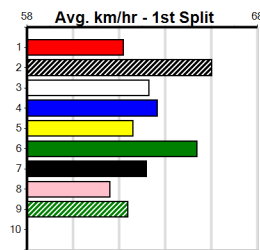

RSN GREY AREAS WEDNESDAY & FRIDAY

Distance: 400m, Race Type: Grade 7, Total Prizemoney: $1,530
1st: $1,000, 2nd: $320, 3rd: $160, 4th: $50

Watchdog Tips: ☐ ☐ ☐ ☐ ☐ **Bet:** ☐

Form Box	Wgt	Dist	Track	Date	Time	BON	Margin	1st/2nd (Time)	PIR	Checked	Comment	WR	Split 1	S/P	Grade

PAW YALE (NSW)[7]

RF Dog Jan-23 **Sire: BERNARDO** **Dam: FAITHY BALE**

Owner(s): B Wheeler **Trainer: Correy Grenfell (Anakie)**

Winning Distances: < 300m (0) 300 - 399m (0) 400 - 499m (1) 500 - 599m (0) 600 - 699m (0) > 700m (0)

Winning Weights: 30.7(1)

2nd (4)	31.9	460	GEL	R3	20-Sep-24	26.15	25.75	0.75L GLISTENING (26.11)	M/643	.	.	.	6.80	$17.00	M
4th (1)	31.8	525	MEP	R2	25-Sep-24	30.66	29.64	1.00L ASTON KOPECK (30.60)	M/3222	.	.	.	5.31	$2.60	M
3rd (1)	31.5	450	BAL	R2	02-Oct-24	25.92	25.12	1.5L COBBLE GIBLET (25.82)	S/322	.	.	.	6.86	$1.90	M
4th (6)	31.3	400	GEL	R1	03-Dec-24	23.31	22.66	6.50L MINH CINDY (22.87)	M/44	.	.	.	8.90	$2.10	T3-M
4th (8)	31.5	450	BAL	R2	09-Dec-24	26.35	25.56	4.50L PAW TRINNY (26.03)	M/346	.	.	.	6.74	$1.40	T3-M
1st (3)	30.7	400	WGL	R2	19-Dec-24	22.70	22.68	3.00L TOLD YOU SO (22.90)	M/32	.	SW	.	8.53	$1.70	M
3rd (2)	30.8	460	GEL	R7	24-Dec-24	26.18	26.05	2.00L PAW RIVAL (26.05)	S/555	.	.	.	6.74	$5.60	7
7th (2)	31.0	400	GEL	R2	03-Jan-25	23.72	22.38	14.00L HONEY BUNNY (22.80)	S/77	.	.	.	8.93	$2.20	X67

Last 3 wins NOT included above

Box History

Bx	1st	2nd	3rd	4th	5th	6th	7th	8th
1			1	1				
2				1	1			1
3	1							
4		1						
5								
6					1			
7								
8				1				

Prize Best $2190.00
Starts 23.31(6)-3/12/24
Trk/Dts 9-1-1-2
APM 2-0-0-0
1370

NOAH DEAR [7]

BK Dog Oct-22 **Sire: MY REDEEMER** **Dam: PHILADELPHIA PIP**

Owner(s): G Collis **Trainer: Jason Sharp (Lara)**

Winning Distances: < 300m (0) 300 - 399m (1) 400 - 499m (0) 500 - 599m (0) 600 - 699m (0) > 700m (0)

Winning Weights: 33.2(1)

2nd (5)	33.6	300	HVL	R2	06-Dec-24	17.00	16.89	1.75L ZINZAN CHARLIE (16.89)	M/1	.	.	.	3.95	$2.20	T3-M
2nd (6)	33.0	400	WGL	R3	12-Dec-24	23.28	22.69	5.00L CORDOVA (22.94)	M/22	.	.	.	0.00	$4.80	T3-M
2nd (7)	33.2	400	WGL	R1	19-Dec-24	23.19	22.68	2.00L REIGNING MONARCH (23.05)	M/31	.	.	.	8.52	$9.30	M
1st (5)	33.2	390	BAL	R11	24-Dec-24	22.46	22.09	0.25L PAW VALENTINA (22.47)	Q/11	.	.	.	8.41	$4.20	T3-M
4th (1)	32.9	400	GEL	R2	03-Jan-25	23.06	22.38	4.00L HONEY BUNNY (22.80)	Q/22	.	.	.	8.48	$15.50	X67
2nd (6)	32.9	390	BAL	R3	13-Jan-25	22.50	22.08	3.75L JUICY GOSSIP (22.25)	M/11	.	.	.	8.44	$3.50	T3-7
4th (8)	33.2	390	SHP	R4	20-Jan-25	22.70	21.60	5.00L JOSH'S JET (22.36)	Q/33	.	.	.	8.54	$6.00	X67
4th (5)	33.8	390	BAL	R9	03-Feb-25	22.83	22.23	6.00L SPECIAL PLAYS (22.44)	M/22	.	.	.	8.61	$5.40	T3-7

Last 3 wins NOT included above

Box History

Bx	1st	2nd	3rd	4th	5th	6th	7th	8th
1				1	2			
2		1						
3								
4		1	1		1			
5	1	2		1				
6		3		1				
7		1						
8		3		1	1			

Prize Best $4955.00
Starts 23.06(1)-3/1/25
Trk/Dts 21-1-11-1
APM 9-0-3-1
3336