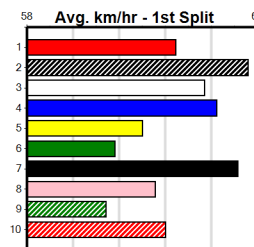

NP ELECTRICAL (250+ RANK)

Distance: 460m, Race Type: Grade 5, Total Prizemoney: $1,530
1st: $1,000, 2nd: $320, 3rd: $160, 4th: $50

Watchdog Tips:

Bet:

Form Box	Wgt	Dist	Track	Date	Time	BON	Margin	1st/2nd (Time)	PIR	Checked	Comment	WR	Split 1	S/P	Grade

1

ROWDY'S BEAST [5]

BK Bitch Jun-22 Sire: BEAST UNLEASHED Dam: RUBY GIRL
Owner(s): M Kennedy Trainer: David Plumridge (Scoresby)
Winning Distances: < 300m (0) 300 - 399m (2) 400 - 499m (2) 500 - 599m (0) 600 - 699m (0) > 700m (0)
Winning Weights: 26.8(2) 27.0(1) 27.2(1)

6th (7)	26.7	300	HVL	R12	22-Dec-24	16.93	16.54	4.50L PAW YONDER (16.62)	M/4	.	.	.	3.93	$5.50	5
4th (7)	26.0	425	BEN	R8	27-Dec-24	24.55	23.73	9.00L PAW LAUREN (23.94)	M/765	.	.	.	6.77	$28.40	5
3rd (8)	26.1	400	WGL	R11	31-Dec-24	23.02	22.38	9.00L MR. KIA ORA (22.41)	M/42	.	.	.	8.69	$14.40	5H
2nd (7)	26.4	460	WGL	R7	07-Jan-25	26.40	25.65	0.75L SODA DUKE (26.36)	Q/333	.	SW	.	6.71	$11.70	5
6th (1)	27.1	350	HVL	R6	17-Jan-25	19.96	19.68	4.00L HARD PRESS (19.68)	M/5	.	.	.	6.71	$8.70	T3-5
4th (2)	27.2	350	HVL	R6	24-Jan-25	19.75	19.52	3.25L SEARCH HISTORY (19.52)	M/4	.	SW	.	6.67	$7.10	T3-5
2nd (2)	26.9	400	WGL	R6	30-Jan-25	22.98	22.75	0.50L HARAJUKU LASS (22.95)	M/31	.	.	.	8.53	$2.90	T3-5
1st (4)	27.0	460	WGL	R7	06-Feb-25	26.21	26.07	1.5L DUSTY OLD ROAD (26.30)	M/211	.	.	.	6.65	$9.20	5

Last 3 wins NOT included above

1st (8)	27.2	300	HVL	R1	09-Aug-24	17.03	16.90	0.05L WINA WINGS (17.03)	M/2	.	.	.	4.00	$2.50	T3-M
1st (3)	26.8	350	HVL	R9	01-Nov-24	19.69	19.69	4.75L METAL BENDER (20.00)	Q/1	.	SW	.	6.59	$1.40	T3-7
1st (7)	26.8	425	BEN	R5	06-Nov-24	23.88	23.88	4.50L GRANNIE MAY (24.19)	Q/111	.	.	.	6.54	$5.00	6G

Box History

Bx	1st	2nd	3rd	4th	5th	6th	7th	8th
1					1	1		
2		1		1				
3	1	1			1	1		
4	1	1	1			1		
5		1						1
6				2				
7	1	1	1	1		1		
8	1	1	1	1				

Prize Best Starts Trk/Dts APM: $7885.00, 26.31(6)-31/8/24, 24-4-6-2, 1-0-0-0, 4701