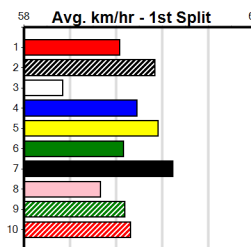

13 RACES TODAY (250+ RANK)

Distance: 400m, Race Type: Maiden, Total Prizemoney: $1,530
1st: $1,000, 2nd: $320, 3rd: $160, 4th: $50

Watchdog Tips:

Bet:

Table with columns: Form Box, Wgt, Dist, Track, Date, Time, BON, Margin, 1st/2nd (Time), PIR, Checked, Comment, W/R, Split 1, S/P, Grade

ASTON ACTION [M]
BD Dog Nov-22 Sire: ASTON DEE BEE Dam: ASTON SAVANNAH
Owner(s): R Borda
Trainer: Stephen Brincat (Albanvale)
Winning Distances: < 300m (0) 300 - 399m (0) 400 - 499m (0) 500 - 599m (0) 600 - 699m (0) > 700m (0)
Box History table and Prize Best Starts Trk/Dts APM summary.

VOLTS [M]
BK Dog Oct-22 Sire: ASTON RUPEE Dam: VOLTAGE SPIKE
Owner(s): T Deglaitis
Trainer: Tracey Deglaitis (Moolap)
Winning Distances: < 300m (0) 300 - 399m (0) 400 - 499m (0) 500 - 599m (0) 600 - 699m (0) > 700m (0)
Box History table and Prize Best Starts Trk/Dts APM summary.

FLAKES OF GOLD [M]
F Bitch Feb-23 Sire: ASTON RUPEE Dam: GO SEEK HEIDI
Owner(s): CHAMPAGNE PTN (SYN), S Smith, A Langton
Trainer: Angela Langton (Anakie)
Winning Distances: < 300m (0) 300 - 399m (0) 400 - 499m (0) 500 - 599m (0) 600 - 699m (0) > 700m (0)
Box History table and Prize Best Starts Trk/Dts APM summary.

NEWHAVEN ELSIE [M]
BD Bitch Dec-22 Sire: KINLOCH BRAE Dam: BUFFET DESTROYER
Owner(s): C Verde
Trainer: Crystal Verde (Parwan)
Winning Distances: < 300m (0) 300 - 399m (0) 400 - 499m (0) 500 - 599m (0) 600 - 699m (0) > 700m (0)
Box History table and Prize Best Starts Trk/Dts APM summary.

LEGALLY BLONDE [M]
BD Bitch Nov-21 Sire: HARD STYLE RICO Dam: JOSEPHINE
Owner(s): MILLIONAIRES (SYN), J Farrugia, A Farrugia
Trainer: Keith Lloyd (Balliang)
Winning Distances: < 300m (0) 300 - 399m (0) 400 - 499m (0) 500 - 599m (0) 600 - 699m (0) > 700m (0)
Box History table and Prize Best Starts Trk/Dts APM summary.

1

2

3

4

5