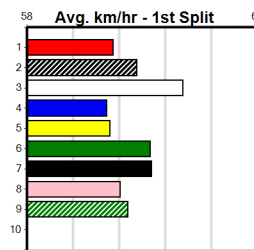

THE BECKLEY CENTRE GEELONG (250+

Distance: 400m, Race Type: Grade 7, Total Prizemoney: $1,530
1st: $1,000, 2nd: $320, 3rd: $160, 4th: $50

Watchdog Tips: [ ] [ ] [ ] [ ] Bet: [ ]

Form Box Wgt Dist Track Date Time BON Margin 1st/2nd (Time) PIR Checked Comment WR Split 1 S/P Grade

ASTON CAPER [7]
F Bitch Apr-23 Sire: ASTON DEE BEE Dam: ASTON GENEVE
Owner(s): R Borda
Trainer: Chris Reynolds (Little River)
Box History table and Prize Best Starts table included.

SETH SONIC [7]
WBK Dog Apr-22 Sire: KEYBOW Dam: ALVIRA
Owner(s): J Farrugia
Trainer: Marcus Lloyd (Balliang)
Box History table and Prize Best Starts table included.

SHARON'S LASS [7]
BD Bitch May-21 Sire: MY REDEEMER Dam: MIMSTAR
Owner(s): K Lloyd
Trainer: Marcus Lloyd (Balliang)
Box History table and Prize Best Starts table included.

SHANLYN ROVER [7] BIKs
BK Dog May-20 Sire: BARCIA BALE Dam: SHANLYN VIOLET
Owner(s): C Baker
Trainer: Colin Baker (Lara)
Box History table and Prize Best Starts table included.

LISBURN [7]
BK Bitch Oct-22 Sire: TOMMY SHELBY Dam: LIZZIE'S ENTITY
Owner(s): D Knight
Trainer: Donna Knight (Talbot)
Box History table and Prize Best Starts table included.

1

2

3

4

5