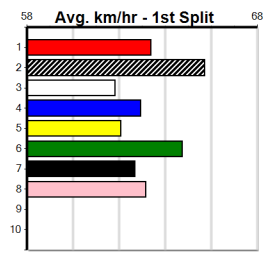

Prize Best Starts Trk/Dts APM \$38260.00 26.08(4)-8/8/23 73-11-8-9 13-1-0-0 5162

Geelong
12
6:54PM
(VIC time)

ONE MORE RACE TO GO (250+ RANK)

Distance: 400m, Race Type: Grade 5, Total Prizemoney: \$1,530
1st: \$1,000, 2nd: \$320, 3rd: \$160, 4th: \$50