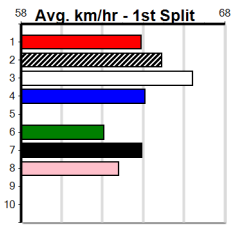

Horsham

CRYMELON KENNELS

Distance: 410m, Race Type: Grade 7, Total Prizemoney: $2,925
1st: $1,950, 2nd: $600, 3rd: $300, 4th: $75

2

2:57PM
(VIC time)

Watchdog Tips: **0 0 0 0** Bet: **0**