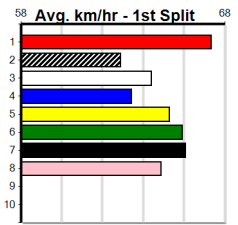

ON-SITE ENGINEERING

Distance: 410m, Race Type: Grade 5, Total Prizemoney: $2,925
1st: $1,950, 2nd: $600, 3rd: $300, 4th: $75

6

4:17PM
(VIC time)

Watchdog Tips: **0 0 0 0** Bet: **0**