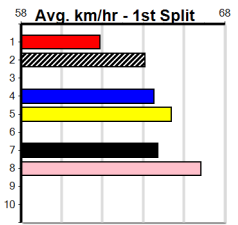

4

3:39PM

(VIC time)

Watchdog Tips:

0 0 0 0

Bet:

Form	Box	Weight	Dist	Track	Date	Time	BON	Margin	1st/2nd (Time)	PIR	Checked	Comment	W/R	Split 1	S/P	Grade

1 PAW ILLABO (NSW)[6]																	Winning Boxes								
BK	B	Feb-23					CHRISTO BALE	WANNA ALLEN										1	2	3	4	5	6	7	8
Trainer: Robert Camilleri (Lara)																	1 2 3 4 5 6 7 8								
1st (8) 30.6 435 SLE R2 15-Jan-25 24.59 24.57 4.00LMARJORIE MAUDE (24.87) M/221 . . . 5.35 $2.60 T3-7																	Prize Best $4,630.00								
3rd (1) 30.8 425 BEN R6 25-Jan-25 24.56 23.86 5.50LBLACK SKY (24.21) M/643 . . . 6.78 $1.60 RW																	Best 23.79								
2nd (8) 30.5 390 WBL R2 30-Jan-25 22.57 22.03 2.25LCINDY'S FIRE (22.41) S/54 . . . 9.04 $4.30 X67																	Starts 11-2-2-3								
5th (5) 30.8 400 WGL R5 04-Feb-25 23.03 22.36 9.50LASTON RAYNER (22.36) M/76 . . . 8.67 $13.90 X67																	Trk/Dst 2-0-1-0								
Owner(s): B Wheeler																	APM $3527								

2 PAW JENNEKE (NSW)[6]																	Winning Boxes								
RBD	D	Feb-23					CHRISTO BALE	WANNA ALLEN										1	2	3	4	5	6	7	8
Trainer: Robert Camilleri (Lara)																	1 2 3 4 5 6 7 8								
1st (8) 34.1 390 WBL R1 04-Dec-24 22.56 22.03 6.00LNOVA MIA (22.95) M/11 . . . SW . 8.60 $2.80 M																	Prize Best $2,755.00								
6th (7) 34.2 390 BAL R11 13-Dec-24 22.71 22.19 6.50LJUMBURK QUEEN (22.27) M/67 . . . . 8.64 $7.50 7																	Best 24.70								
1st (5) 33.2 350 HVL R9 20-Dec-24 19.39 19.36 2.00LPUT IT TOGETHER (19.52) M/3 . . . . 6.68 $1.70 T3-7																	Starts 5-2-0-1								
3rd (1) 33.3 410 HOR R10 07-Feb-25 24.70 23.09 22.00LSHAKE THE DUST (23.17) M/43 . . . . 11.38 $3.40 6G																	Trk/Dst 1-0-0-1								
Owner(s): B Wheeler																	APM $1853								
																	ENG HOR 2025-02-07								

3 *** VACANT BOX ***																	Winning Boxes							
Trainer:																	1 2 3 4 5 6 7 8							
Owner(s):																	2							

4 GOLD HARADA (NSW)[6]																	Winning Boxes								
BEED	D	Mar-22					GOOD ODDS HARADA	ZIPPING CIA										1	2	3	4	5	6	7	8
Trainer: Darryl Fullerton (Long Gully)																	1 2 3 4 5 6 7 8								
3rd (2) 34.0 390 SHP R9 23-Dec-24 22.51 22.17 2.00LNO WORDS (22.38) M/64 . . . . 8.57 $3.60 RW																	Prize Best $5,410.00								
7th (2) 33.8 390 BAL R9 01-Jan-25 22.76 21.97 8.00LSUNNY BOY (22.21) M/88 . . . . 8.80 $10.30 X67H																	Best FSH								
2nd (3) 33.9 450 SHP R8 09-Jan-25 25.59 25.57 0.50LLEVVOLVE (25.57) M/111 . . . . 6.57 $3.10 6G																	Starts 16-2-3-5								
3rd (1) 33.9 450 SHP R6 20-Jan-25 25.62 25.19 1.00LFOLLOW THE SUN (25.56) M/111 . . . . 6.57 $8.90 RW																	Trk/Dst 0-0-0-0								
Owner(s): PAW A COLD ONE (SYN), G Fullerton, N Fullerton, K Fullerton, D Fullerton, C Parish, J Rice, J Thurwood, L Thurwood, W Ennor, A Oneill, P Rice, J Climas																	APM $2486								

5 THUNDERSTONE (NSW)[6]																	Winning Boxes								
BK	D	Feb-23					ALLEN DEED	ELANDA BALE										1	2	3	4	5	6	7	8
Trainer: Daniel Gibbons (Avalon)																	1 2 3 4 5 6 7 8								
5th (6) 30.4 400 GEL R4 17-Jan-25 23.05 22.51 6.00LFIRST TRAIN OUT (22.65) M/55 . . . . 8.64 $20.30 X67F																	Prize Best $4,475.00								
4th (5) 30.4 390 WBL R3 23-Jan-25 22.46 21.97 3.75LRESIGN THE PLOW (22.20) M/55 . . . . 8.77 $11.30 X67H																	Best 23.45								
1st (1) 30.9 390 BAL R10 27-Jan-25 22.32 22.25 2.50LCANYA KELSEY (22.50) M/11 . . . . 8.58 $1.20 T3-7																	Starts 9-2-2-2								
3rd (6) 30.8 390 BAL R3 05-Feb-25 22.60 21.80 8.00LHEAVY HAULAGE (22.06) M/65 . . . . 8.70 $4.00 X67																	Trk/Dst 4-1-1-1								
Owner(s): F Herbert																	APM $3871								

6 *** VACANT BOX ***																	Winning Boxes							
Trainer:																	1 2 3 4 5 6 7 8							
Owner(s):																	2