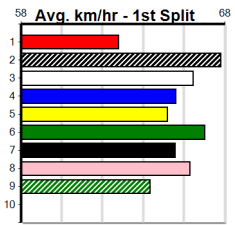

Horsham

BILL POWELL CLASSIC HT2

Distance: 410m, Race Type: S/E Heat, Total Prizemoney: $3,360
1st: $2,250, 2nd: $690, 3rd: $345, 4th: $75

10

5:42PM

(VIC time)

Watchdog Tips: 0 0 0 0 **Bet:** .