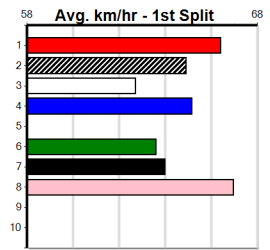

WEBBCON MARINE

Distance: 410m, Race Type: Grade 5, Total Prizemoney: $2,925
1st: $1,950, 2nd: $600, 3rd: $300, 4th: $75

Watchdog Tips:

Bet:

Table with columns: Form Box, Wgt, Dist, Track, Date, Time, BON, Margin, 1st/2nd (Time), PIR, Checked, Comment, W/R, Split 1, S/P, Grade

STOJANOVIC [5]
BK Dog Sep-22 Sire: AUSSIE SECRET Dam: DYNA SARAH
Owner(s): A Gurry
Trainer: Chloe Dew (Anakie)
Winning Distances: < 300m (0) 300 - 399m (1) 400 - 499m (3) 500 - 599m (0) 600 - 699m (0) > 700m (0)
Winning Weights: 29.1(1) 29.9(1) 30.7(2)
Race results table with columns: Rank, Wgt, Dist, Track, Date, Time, BON, Margin, 1st/2nd (Time), PIR, Checked, Comment, W/R, Split 1, S/P, Grade, Prize

SPEEDY RIOT [5]
BD Dog Dec-20 Sire: WHISKEY RIOT Dam: CAWBOURNE REV
Owner(s): GLENORE (SYN), G Fullerton, N Fullerton, K Fullerton, D Fullerton, J Somerville
Trainer: Darryl Fullerton (Long Gully)
Winning Distances: < 300m (0) 300 - 399m (0) 400 - 499m (7) 500 - 599m (0) 600 - 699m (0) > 700m (0)
Winning Weights: 30.5(1) 31.0(2) 31.4(1) 32.8(1) 32.9(1) 33.4(1)
Race results table with columns: Rank, Wgt, Dist, Track, Date, Time, BON, Margin, 1st/2nd (Time), PIR, Checked, Comment, W/R, Split 1, S/P, Grade, Prize

LANKY LARRY [5]
BD Dog Jul-22 Sire: SH AVATAR Dam: FAIRYTALE WISH
Owner(s): C Capuano
Trainer: Clint Capuano (Anakie)
Winning Distances: < 300m (0) 300 - 399m (0) 400 - 499m (3) 500 - 599m (0) 600 - 699m (0) > 700m (0)
Winning Weights: 32.6(2) 33.3(1)
Race results table with columns: Rank, Wgt, Dist, Track, Date, Time, BON, Margin, 1st/2nd (Time), PIR, Checked, Comment, W/R, Split 1, S/P, Grade, Prize

ECO BALE [5] Biks
BD Dog Mar-22 Sire: JS FLAMIN ACE Dam: FAITHY BALE
Owner(s): B Wheeler
Trainer: Correy Grenfell (Anakie)
Winning Distances: < 300m (0) 300 - 399m (3) 400 - 499m (1) 500 - 599m (2) 600 - 699m (0) > 700m (0)
Winning Weights: 32.1(1) 32.2(1) 32.7(1) 32.9(1) 33.2(1) 33.4(1)
Race results table with columns: Rank, Wgt, Dist, Track, Date, Time, BON, Margin, 1st/2nd (Time), PIR, Checked, Comment, W/R, Split 1, S/P, Grade, Prize

*** VACANT BOX ***
Sire: Dam:
Owner(s):
Trainer:
Winning Distances: < 300m (0) 300 - 399m (0) 400 - 499m (0) 500 - 599m (0) 600 - 699m (0) > 700m (0)
Winning Weights: