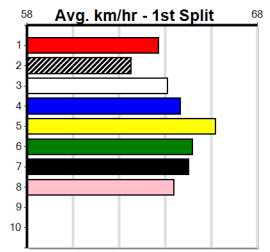

SPORTSBET SAME RACE MULTI

Distance: 410m, Race Type: Grade 5, Total Prizemoney: $2,925
1st: $1,950, 2nd: $600, 3rd: $300, 4th: $75

Watchdog Tips:

Bet:

Form Box Wgt Dist Track Date Time BON Margin 1st/2nd (Time) PIR Checked Comment W/R Split 1 S/P Grade

MANDOLIN STORM [5]
BK Bitch Feb-23 Sire: ASTON FASTNET Dam: PRETTY MUCH
Owner(s): M Katsiris
Trainer: Michael Katsiris (Thomastown)
Winning Distances: < 300m (0) 300 - 399m (0) 400 - 499m (3) 500 - 599m (0) 600 - 699m (0) > 700m (0)
Winning Weights: 29.5(1) 29.6(1) 30.4(1)
Box History table and Prize Best info.

SQUIGGLY PAPA [5]
BK Dog Feb-21 Sire: MEPUNGA BLAZER Dam: HEADSPACE
Owner(s): BELLE ZAC AND CHARLIE (SYN), M Tabb, S Tabb
Trainer: Mathew Tabb (Lara)
Winning Distances: < 300m (0) 300 - 399m (3) 400 - 499m (6) 500 - 599m (0) 600 - 699m (0) > 700m (0)
Winning Weights: 29.8(1) 29.9(1) 30.2(2) 30.4(2) 31.2(1) 31.5(1) 31.9(1)
Box History table and Prize Best info.

SALMON SPRAY [5]
BK Bitch Mar-22 Sire: ASTON DUKE Dam: STARLIGHT JILL
Owner(s): A Mooney
Trainer: Andrew Mooney (Amherst)
Winning Distances: < 300m (0) 300 - 399m (5) 400 - 499m (0) 500 - 599m (0) 600 - 699m (0) > 700m (0)
Winning Weights: 27.5(2) 27.7(1) 27.8(1) 28.1(1)
Box History table and Prize Best info.

RABADA [5]
BK Dog Dec-21 Sire: TOMMY SHELBY Dam: CHLOE LOUISE
Owner(s): FISHOUNDS (SYN), D Fisher, S Fisher
Trainer: Simone Fisher (Lara)
Winning Distances: < 300m (0) 300 - 399m (2) 400 - 499m (7) 500 - 599m (0) 600 - 699m (0) > 700m (0)
Winning Weights: 31.6(1) 31.7(1) 31.8(1) 32.0(2) 32.2(2) 32.3(1) 33.0(1)
Box History table and Prize Best info.

BLAZING RIOT [5]
BK Dog Jul-21 Sire: FERNANDO BALE Dam: MYSTIC RIOT
Owner(s): S Camden-bermingham
Trainer: Colin Bermingham (Mount Mercer)
Winning Distances: < 300m (0) 300 - 399m (1) 400 - 499m (2) 500 - 599m (0) 600 - 699m (0) > 700m (0)
Winning Weights: 26.8(1) 27.3(1) 27.6(1)
Box History table and Prize Best info.

1

2

3

4

5