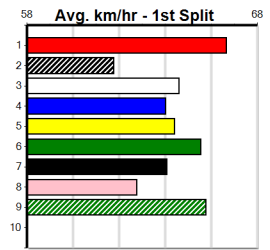

WATTS PRICE ACCOUNTANTS

Distance: 485m, Race Type: Mixed 4/5, Total Prizemoney: $3,875
1st: $2,600, 2nd: $800, 3rd: $400, 4th: $75

Watchdog Tips:

Bet:

Form Box Wgt Dist Track Date Time BON Margin 1st/2nd (Time) PIR Checked Comment WR Split 1 S/P Grade

NIZHONI [4] RBD Dog Jul-21 Sire: FERNANDO BALE Dam: DELTA RHODE Trainer: Roselyn Nicholls (Eaglehawk)
Winning Distances: < 300m (0) 300 - 399m (1) 400 - 499m (8) 500 - 599m (2) 600 - 699m (0) > 700m (0)
Winning Weights: 33.2(1) 33.3(2) 33.4(1) 33.6(3) 33.7(2) 33.8(2)
Box History table and Prize Best Starts table included.

LALA RAPID [5] BD Dog May-21 Sire: KC AND ALL Dam: LALA SHIM Trainer: Helen Hartigan (Haven)
Winning Distances: < 300m (0) 300 - 399m (0) 400 - 499m (5) 500 - 599m (0) 600 - 699m (0) > 700m (0)
Winning Weights: 41.9(1) 42.0(1) 42.1(1) 43.0(1) 43.8(1)
Box History table and Prize Best Starts table included.

PENGUIN PAT (NSW)[4] WBK Dog Oct-21 Sire: RITZA LENNY Dam: IT'S A SHAME Trainer: Andrew Mooney (Amherst)
Winning Distances: < 300m (0) 300 - 399m (2) 400 - 499m (6) 500 - 599m (2) 600 - 699m (2) > 700m (0)
Winning Weights: 29.4(1) 29.9(1) 30.0(1) 30.3(1) 30.6(1) 30.7(1) 30.8(1) 30.9(2) 31.0(1) 31.2(1) 31.5(1)
Box History table and Prize Best Starts table included.

PRETTY CAPRI [5] BE Bitch Oct-21 Sire: HOOKED ON SCOTCH Dam: PRETTY MUCH Trainer: Michael Katsiris (Thomastown)
Winning Distances: < 300m (0) 300 - 399m (0) 400 - 499m (6) 500 - 599m (4) 600 - 699m (0) > 700m (0)
Winning Weights: 27.8(1) 28.1(4) 28.4(1) 28.5(1) 28.8(1) 29.1(2)
Box History table and Prize Best Starts table included.

ORSON FURY [5] BD Dog Apr-21 Sire: ORSON ALLEN Dam: COME ON CHARLIZE Trainer: Ian Bibby (Warracknabeal)
Winning Distances: < 300m (0) 300 - 399m (0) 400 - 499m (6) 500 - 599m (0) 600 - 699m (0) > 700m (0)
Winning Weights: 29.7(1) 29.8(1) 30.0(1) 30.2(1) 30.6(2)
Box History table and Prize Best Starts table included.