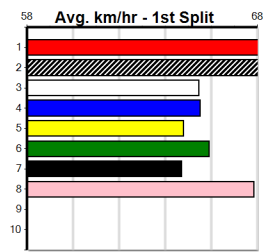

LOCKS CONSTRUCTIONS

Distance: 410m, Race Type: Mixed 3/4, Total Prizemoney: $3,360
1st: $2,250, 2nd: $690, 3rd: $345, 4th: $75

Watchdog Tips:

Bet:

Form	Box	Wgt	Dist	Track	Date	Time	BON	Margin	1st/2nd (Time)	PIR	Checked	Comment	WR	Split 1	S/P	Grade

MIKE ANGELO ZEAL [4]

BK Dog Jun-22 Sire: SUPERIOR PANAMA Dam: ZEAL SENSATION
Owner(s): Cabo (SYN), R Montgomery, C Balaburova
Trainer: Stephen Tabb (Lara) ENG HOR 2025-02-07
Winning Distances: < 300m (0) 300 - 399m (10) 400 - 499m (2) 500 - 599m (0) 600 - 699m (0) > 700m (0)
Winning Weights: 31.3(1) 31.5(1) 31.6(1) 31.7(1) 31.8(1) 32.0(1) 32.1(2) 32.3(2) 32.5(1) 32.8(1)

1st (5)	32.0	390	SHF	R11	23-Dec-24	22.19	22.17	3.5L	LADY REPLICAS (22.42)	Q/11	.	.	.	8.25	$4.00 5
3rd (2)	31.9	390	WBL	R5	28-Dec-24	22.49	22.02	7.00L	DESTRUCTIVELY (22.02)	S/33	.	.	.	8.94	$5.90 X45
8th (2)	31.7	400	GEL	R4	03-Jan-25	23.75	22.38	17.00	ROCK IT QUEEN (22.58)	M/48	.	VO	.	8.64	$8.70 X45
6th (1)	31.7	390	BAL	R13	08-Jan-25	22.65	21.88	11.00	PAW QUARK (21.90)	M/35	.	SW	.	8.41	$10.20 5
3rd (2)	32.1	300	HVL	R11	12-Jan-25	16.89	16.68	3.00L	MYALL JACK (16.68)	M/1	.	SW	.	3.92	$3.50 5
2nd (8)	32.5	300	HVL	R11	19-Jan-25	16.77	16.50	2.50L	MR. OTTO (16.60)	M/3	.	.	.	3.96	$1.80 5
1st (7)	32.5	410	HOR	R10	28-Jan-25	23.10	22.92	3.75L	TOMMY'S HITMAN (23.36)	Q/11	.	SW	.	10.04	$25.20 5H
1st (7)	32.8	410	HOR	R8	07-Feb-25	23.34	23.09	0.25L	FOR PETE'S SAKE (23.36)	M/11	.	.	.	10.19	$8.70 5F

Last 3 wins NOT included above

1st (1)	32.1	350	HVL	R6	27-Oct-24	19.14	19.12	1.00L	SONIC DIESEL (19.19)	Q/1	.	.	.	6.31	$3.60 X34
1st (5)	32.3	300	MBS	R7	26-Nov-24	16.71	16.71	0.25L	YARRAMUNDI OPAL (16.73)	0	.	SAMP	.	4.41	$3.30 X45
1st (3)	31.5	390	WBL	R11	19-Dec-24	22.11	21.82	1.00L	SANTORINI BALE (22.18)	Q/11	.	.	.	8.43	$6.80 5

Box History

Box	1st	2nd	3rd	4th	5th	6th	7th	8th
1	1	1	1	1	1	1	1	
2	1	1	2					1
3	3	1		1	1	1	1	
4		1		1				2 1
5	2	1	5					1
6	1	1	1	1				1
7	4	1						
8		1	1		1			

Prize Best Starts Trk/Dts APM
$25160.00
23.10(7)-28/1/25
44-12-8-9
2-2-0-0
13113