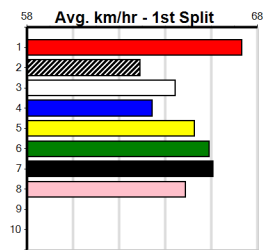

ON-SITE ENGINEERING

Distance: 410m, Race Type: Grade 5, Total Prizemoney: $2,925
1st: $1,950, 2nd: $600, 3rd: $300, 4th: $75

Watchdog Tips:

Bet:

Form	Box	Wgt	Dist	Track	Date	Time	BON	Margin	1st/2nd (Time)	PIR	Checked	Comment	WR	Split 1	S/P	Grade

SEATS TWO [5]

BK Bitch Jan-22 Sire: FERAL FRANKY Dam: PICTOR LUCY
Owner(s): D Mckenna
Winning Distances: < 300m (0) 300 - 399m (6) 400 - 499m (3) 500 - 599m (0) 600 - 699m (0) > 700m (0)
Winning Weights: 27.2(1) 27.3(1) 27.6(1) 27.8(1) 28.0(1) 28.2(3) 28.4(1)

3rd (3)	28.3	390	WBL	R12	19-Dec-24	22.39	21.82	5.00L	NIMBLE TOMMY (22.04)	M/33	.	.	.	8.74	$8.80	5
5th (3)	28.4	390	WBL	R12	26-Dec-24	22.57	21.98	8.50L	SKETCHY DEMOS (21.98)	Q/45	.	.	.	8.84	$16.60	X45
1st (2)	28.4	390	WBL	R10	04-Jan-25	22.11	22.03	2.50L	ASTON CAYENNE (22.29)	Q/11	.	.	.	8.55	$24.80	X45
6th (2)	28.1	400	GEL	R5	10-Jan-25	23.21	22.42	12.00	SOLAR SPECTRUM (22.44)	Q/57	.	.	.	8.45	$18.60	5
3rd (6)	28.4	450	WBL	R9	16-Jan-25	25.69	25.14	3.25L	ASPERITAS (25.46)	Q/222	.	.	.	6.63	$16.60	5
5th (8)	28.4	410	HOR	R8	21-Jan-25	23.63	22.87	5.50L	GAS LANTERN (23.27)	M/33	.	.	.	10.31	$21.20	X34
5th (1)	28.1	390	WBL	R9	30-Jan-25	22.91	22.03	8.00L	MAN OF COURAGE (22.37)	M/55	.	.	.	8.96	$14.60	4
7th (5)	28.0	390	WBL	R9	06-Feb-25	22.81	21.86	9.00L	ASTON KING (22.20)	M/86	.	.	.	8.99	$22.50	X45

Last 3 wins NOT included above

1st (8)	28.2	410	HOR	R2	09-Jul-24	23.54	22.97	3.25L	ZIPPING SWAZI (23.76)	Q/11	.	SW	.	10.30	$3.90	5
1st (1)	28.2	390	WBL	R4	12-Sep-24	22.45	21.89	2.50L	CORTEZ BALE (22.61)	Q/11	.	.	.	8.67	$2.70	5
1st (8)	28.2	410	HOR	R12	05-Nov-24	23.36	22.93	0.50L	MOTOR HEAD MAXIM (23.40)	Q/11	.	.	.	10.38	$2.60	5

Trainer: Gary Hunt (Cudgee)

Box History

Bx	1st	2nd	3rd	4th	5th	6th	7th	8th
1	2	1	2	1	1			
2	1	3			1			
3		1	2	1	3	1		
4	1		2	1	1	1	1	
5			1	1	2			2
6	1		1	3		3		
7	1	3	1	3	2	1		1
8	3	2		1	2	1		

Prize Best Starts Trk/Dts APM: $23385.00, 23.30(8)-9/11/24, 63-9-6-11, 19-3-2-4, 7671