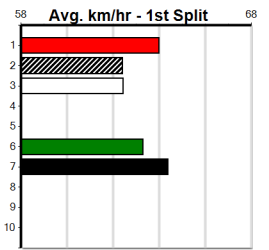

SPORTSBET SET A DEPOSIT LIMIT

1
2:35PM

(VIC time)

Distance: 410m, Race Type: Maiden, Total Prizemoney: $2,535
1st: $1,680, 2nd: $520, 3rd: $260, 4th: $75

Watchdog Tips: ☐ ☐ ☐ ☐ ☐ Bet:

Form Box	Wgt	Dist	Track	Date	Time	BON	Margin	1st/2nd (Time)	PIR	Checked	Comment	WR	Split 1	S/P	Grade

1

SOLAR GOLD [M]
RF Dog Dec-22 Sire: FERAL FRANKY Dam: SOLAR LIFE
Owner(s): V Millington Trainer: Victor Millington (Mt Cole)
Winning Distances: < 300m (0) 300 - 399m (0) 400 - 499m (0) 500 - 599m (0) 600 - 699m (0) > 700m (0)
ENG HOR 2025-02-07

Winning Weights:
5th (1) 34.0 410 HOR R2 07-Feb-25 24.40 23.09 8.00L RUN BINDI RUN (23.86) M/64 10.78 $17.80 M

Last 3 wins NOT included above

Box History

Bx	1st	2nd	3rd	4th	5th	6th	7th	8th
1					1			
2								
3								
4								
5								
6								
7								
8								
Prize Best					$0			
Starts					24.40(1)-7/2/25			
Trk/Dts					1-0-0-0			
APM					1-0-0-0			

2

CHERRY EMINEM [M]
BD Dog Jan-23 Sire: FERAL FRANKY Dam: BLOCK STAR
Owner(s): Chery M and M (SYN), A Xerri, M Zammit, S Xerri Trainer: Michael Niele (Berringa)
Winning Distances: < 300m (0) 300 - 399m (0) 400 - 499m (0) 500 - 599m (0) 600 - 699m (0) > 700m (0)

Winning Weights:
6th (2) 32.2 400 GEL R1 01-Nov-24 23.75 22.44 13.00 WARM HUGS (22.90) M/67 8.86 $39.10 M
2nd (5) 32.1 305 MTG R2 16-Jan-25 18.64 18.00 2.00L SHADOWS TO BURN (18.49) 6.23 $2.80 M
3rd (4) 32.2 305 MTG R1 23-Jan-25 18.56 18.00 3.00L COMPTON LILY (18.34) 6.12 $3.40 M
2nd (5) 32.2 305 MTG R2 30-Jan-25 18.35 17.90 6.50L SAINT BREE (17.90) 5.97 $7.00 M

Last 3 wins NOT included above

Box History

Bx	1st	2nd	3rd	4th	5th	6th	7th	8th
1								
2						1		
3								
4			1					
5	2							
6								
7								
8								
Prize Best					$505.00			
Starts					FSH			
Trk/Dts					4-0-2-1			
APM					0-0-0-0			

3

ASTON FORBES [M]
WBK Dog Nov-22 Sire: HOOKED ON SCOTCH Dam: ASTON CHA CHA
Owner(s): R Borda Trainer: Natasha Fullerton (Long Gully)
Winning Distances: < 300m (0) 300 - 399m (0) 400 - 499m (0) 500 - 599m (0) 600 - 699m (0) > 700m (0)

Winning Weights:
5th (4) 34.3 450 SHP R2 21-Oct-24 25.92 25.01 13.00 PANADERO STAR (25.07) M/755 7.01 $60.30 MH
2nd (1) 35.0 390 SHP R2 18-Nov-24 22.38 21.87 3.25L ASTON WALKER (22.15) Q/22 8.60 $2.60 M
F (6) 35.2 390 SHP R2 25-Nov-24 0.00 22.02 . FORGIVENESS (22.15) V5 . $7.00 M
4th (7) 34.8 425 BEN R1 06-Dec-24 24.64 23.79 7.00L NEO DEVERE (24.18) M/334 6.71 $5.10 M
3rd (6) 34.3 425 BEN R2 20-Dec-24 24.73 23.75 1.25L HOT ROCKER (24.66) M/664 6.80 $2.90 M
6th (3) 34.6 425 BEN R1 27-Dec-24 25.18 23.73 14.00 GUNAI CYCLONE (24.21) M/666 6.80 $7.20 MH

Last 3 wins NOT included above

Box History

Bx	1st	2nd	3rd	4th	5th	6th	7th	8th
1		1						
2								
3							1	
4					1			
5								
6			1					
7								
8					1			
Prize Best					$855.00			
Starts					FSH			
Trk/Dts					6-0-1-1			
APM					0-0-0-0			

4

SPUD BUG [M]
BK Dog Mar-23 Sire: JACKSLITTLETHING Dam: STAY STRONG
Owner(s): J Condon Trainer: Matthew Lanigan (Rowsley)
Winning Distances: < 300m (0) 300 - 399m (0) 400 - 499m (0) 500 - 599m (0) 600 - 699m (0) > 700m (0)

Winning Weights:
. . . . .

Last 3 wins NOT included above

Box History

Bx	1st	2nd	3rd	4th	5th	6th	7th	8th
1								
2								
3								
4								
5								
6								
7								
8								
Prize Best					$0			
Starts					FSH			
Trk/Dts					0-0-0-0			
APM					0-0-0-0			

5

*** VACANT BOX ***
Sire: Dam:
Owner(s): Trainer:
Winning Distances: < 300m (0) 300 - 399m (0) 400 - 499m (0) 500 - 599m (0) 600 - 699m (0) > 700m (0)
Winning Weights:
Box History