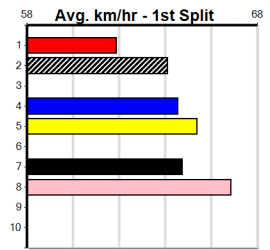

CHS GROUP

Distance: 410m, Race Type: Grade 6, Total Prizemoney: $2,925
1st: $1,950, 2nd: $600, 3rd: $300, 4th: $75

Watchdog Tips:

Bet:

Form Box	Wgt	Dist	Track	Date	Time	BON	Margin	1st/2nd (Time)	PIR	Checked	Comment	WR	Split 1	S/P	Grade

1 PAW ILLABO (NSW)[6]
BK Bitch Feb-23 Sire: CHRISTO BALE Dam: WANNA ALLEN
Owner(s): B Wheeler Trainer: Robert Camilleri (Lara)
Winning Distances: < 300m (0) 300 - 399m (1) 400 - 499m (1) 500 - 599m (0) 600 - 699m (0) > 700m (0)
Winning Weights: 30.6(2)

1st (1)	30.6	390	SHP	R1	05-Dec-24	23.01	22.18	1.5L SINALOA ICON (23.10)	S/86	.	SW	.	9.18	$1.40	T3-M
5th (8)	31.1	450	BAL	R6	13-Dec-24	25.72	25.26	4.75L MAV REIKO (25.39)	M/665	.	.	.	6.89	$36.90	7
4th (5)	30.9	410	HOR	R3	23-Dec-24	24.07	23.13	8.00L FLEETWOOD ODIN (23.52)	M/46	.	.	.	10.62	$5.00	7
4th (6)	30.9	435	SLE	R2	12-Jan-25	25.57	24.26	12.00 ESSENCE (24.75)	M/744	.	.	.	5.40	$18.00	X67
1st (8)	30.6	435	SLE	R2	15-Jan-25	24.59	24.57	4.00L MARJORIE MAUDE (24.87)	M/221	.	.	.	5.35	$2.60	T3-7
3rd (1)	30.8	425	BEN	R6	25-Jan-25	24.56	23.86	5.50L BLACK SKY (24.21)	M/643	.	.	.	6.78	$1.60	RW
2nd (8)	30.5	390	WBL	R2	30-Jan-25	22.57	22.03	2.25L CINDY'S FIRE (22.41)	S/54	.	.	.	9.04	$4.30	X67
5th (5)	30.8	400	WGL	R5	04-Feb-25	23.03	22.36	9.50L ASTON RAYNER (22.36)	M/76	.	.	.	8.67	$13.90	X67

Last 3 wins NOT included above

Bx	1st	2nd	3rd	4th	5th	6th	7th	8th
1	1		1					
2								
3			1					
4			1					
5		1		1	1			
6				1				
7								
8	1	1			1			

Prize Best	$4630.00
Starts	23.79(5)-19/11/24
Trk/Dts	11-2-2-3
APM	2-0-1-0
	3527

2 PAW JENNEKE (NSW)[6]
RBD Dog Feb-23 Sire: CHRISTO BALE Dam: WANNA ALLEN
Owner(s): B Wheeler Trainer: Robert Camilleri (Lara)
Winning Distances: < 300m (0) 300 - 399m (2) 400 - 499m (0) 500 - 599m (0) 600 - 699m (0) > 700m (0)
Winning Weights: 33.2(1) 34.1(1)

4th (2)	33.5	390	WBL	R1	21-Nov-24	22.82	21.81	6.00L LITTLE NARLA (22.41)	M/54	.	.	.	9.00	$2.90	M
1st (8)	34.1	390	WBL	R1	04-Dec-24	22.56	22.03	6.00L NOVA MIA (22.95)	M/11	.	SW	.	8.60	$2.80	M
6th (7)	34.2	390	BAL	R11	13-Dec-24	22.71	22.19	6.50L JUMBUK QUEEN (22.27)	M/67	.	.	.	8.64	$7.50	7
1st (5)	33.2	350	HVL	R9	20-Dec-24	19.39	19.36	2.00L PUT IT TOGETHER (19.52)	M/3	.	.	.	6.68	$1.70	T3-7
3rd (1)	33.3	410	HOR	R10	07-Feb-25	24.70	23.09	22.00 SHAKE THE DUST (23.17)	M/43	.	.	.	11.38	$3.40	6G

Last 3 wins NOT included above

Bx	1st	2nd	3rd	4th	5th	6th	7th	8th
1			1					
2				1				
3								
4								
5	1							
6								
7						1		
8	1							

Prize Best	$2755.00
Starts	24.70(1)-7/2/25
Trk/Dts	5-2-0-1
APM	1-0-0-1
	1853

3 *** VACANT BOX ***
Sire: Dam:
Owner(s): Trainer:
Winning Distances: < 300m (0) 300 - 399m (0) 400 - 499m (0) 500 - 599m (0) 600 - 699m (0) > 700m (0)
Winning Weights:

Bx	1st	2nd	3rd	4th	5th	6th	7th	8th

Prize Best	
Starts	
Trk/Dts	
APM